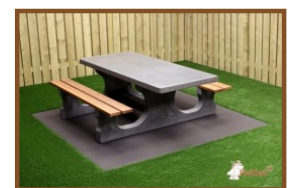

PS.DLAB.RT

Our products are delivered from our factory in the Netherlands.