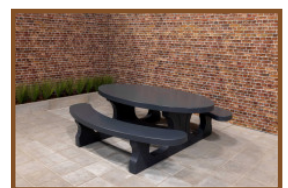

PS.STA.OV

Our products are delivered from our factory in the Netherlands.