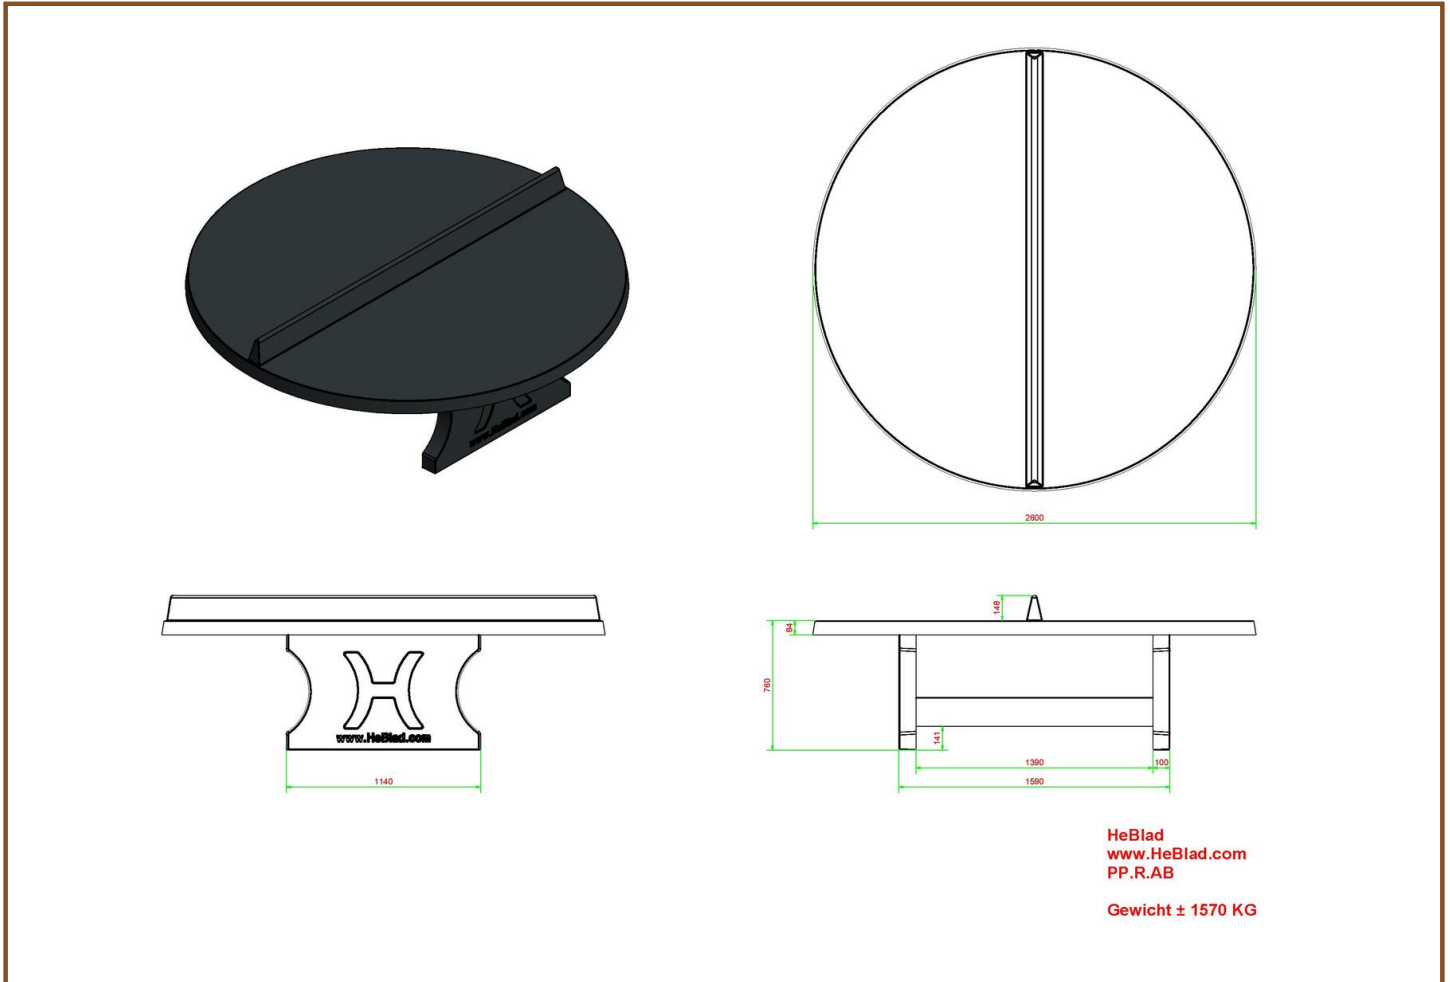

Specifications Round Ping-Pong table Anthracite-Concrete

Product code	PP.R.AB	Height tabletop	76 cm
Colour	Anthracite concrete	Height of the net	14,75 cm
Dimensions tabletop	∅ 260 cm	Weight	1570 kg
Dimensions underside tabletop	∅ 264 cm	Distance legs	149 cm (center to center)
Tabletop thickness	8,4 cm		

Related products

Our products are delivered from our factory in the Netherlands.