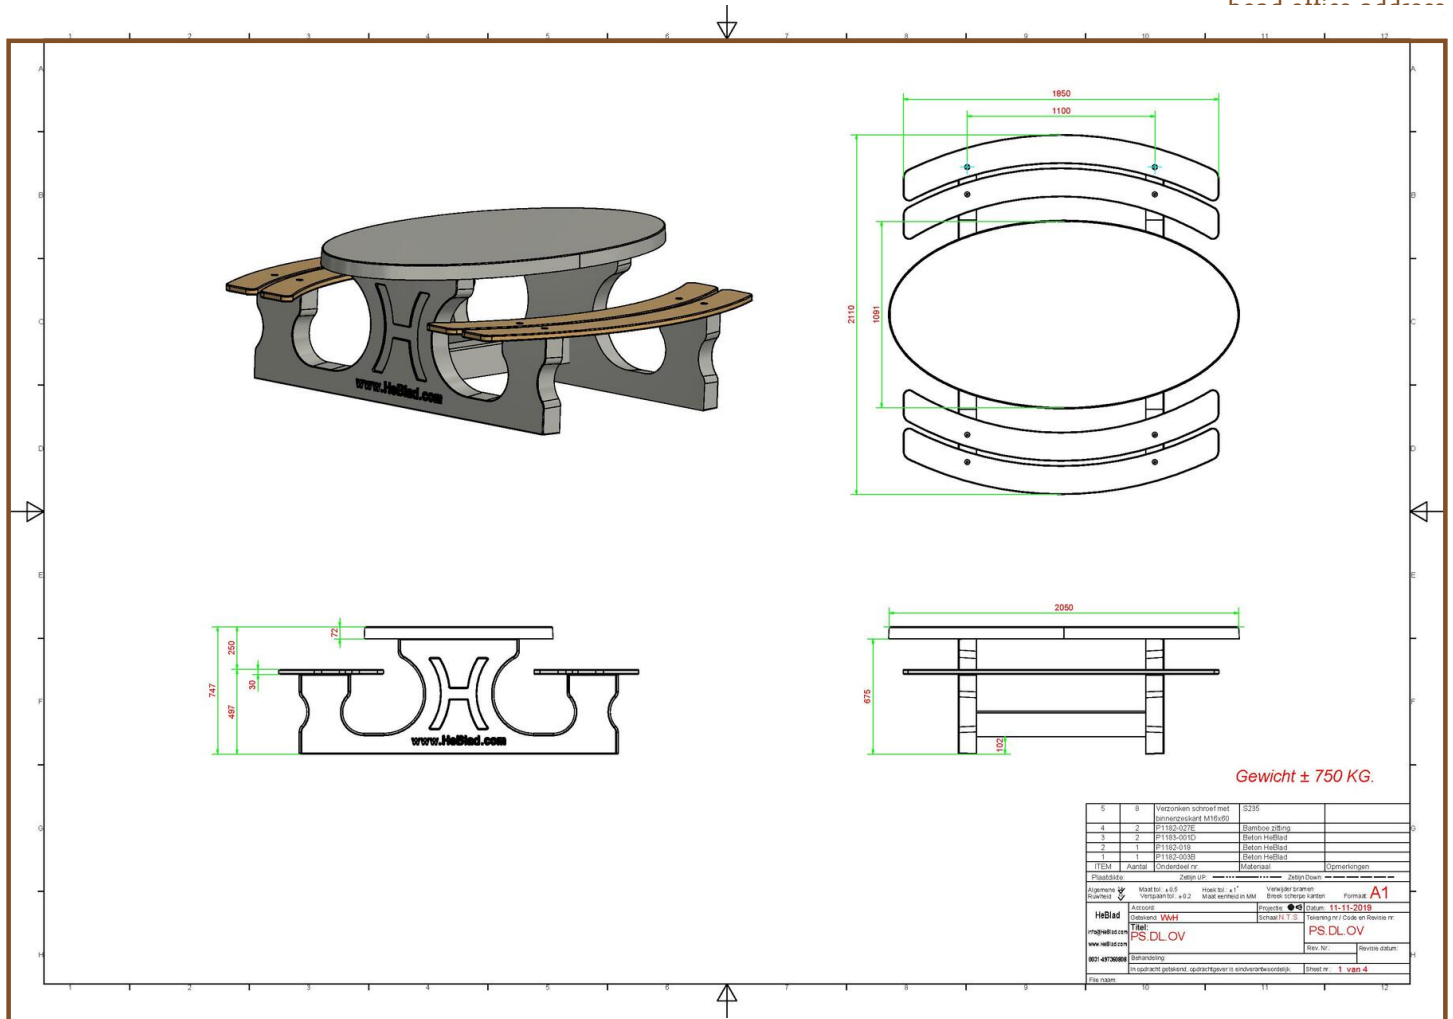

Specifications Picnic table DeLuxe Oval Natural Concrete

Product code	PS.DL.OV	Tabletop thickness	7.2 cm
Colour	Natural concrete	Seat height	49.7 cm
Dimensions (L x W x H)	211 x 205 x 75 cm	Weight	750 kg
Dimensions tabletop (L x W)	205 x 110 cm	Material seat	Bamboo
Height tabletop	74.7 cm	Distance legs	110 cm (center to center)

Related products

Our products are delivered from our factory in the Netherlands.