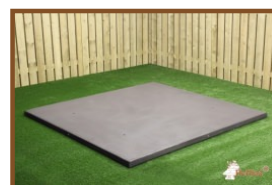

Specifications Picnic table DeLuxe Anthracite-Concrete Wheelchair accessible

Product code	PS.DLAB.RT	Tabletop thickness	7.2 cm
Colour	Anthracite concrete	Seat height	52.7 cm
Dimensions (L x W x H)	210 x 187 x 78 cm	Weight	790 kg
Dimensions tabletop (L x W)	210 x 90 cm	Material seat	Bamboo
Height tabletop	77.7 cm	Distance legs	111 cm (center to center)

Related products

OP.PS.AB

Our products are delivered from our factory in the Netherlands.