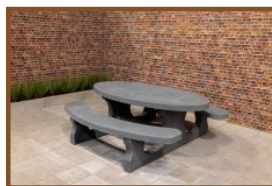

PS.STAB.OV