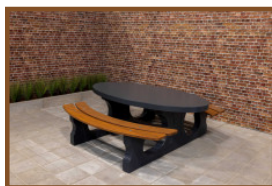

Specifications Picnic table DeLuxe Oval Natural Concrete

Product code	PS.DL.OV	Tabletop thickness	7.2 cm
Colour	Natural concrete	Seat height	49.7 cm
Dimensions (L x W x H)	211 x 205 x 75 cm	Weight	750 kg
Dimensions tabletop (L x W)	205 x 110 cm	Material seat	Bamboo
Height tabletop	74.7 cm	Distance legs	110 cm (center to center)

Related products

PS.DLA.OV

Our products are delivered from our factory in the Netherlands.