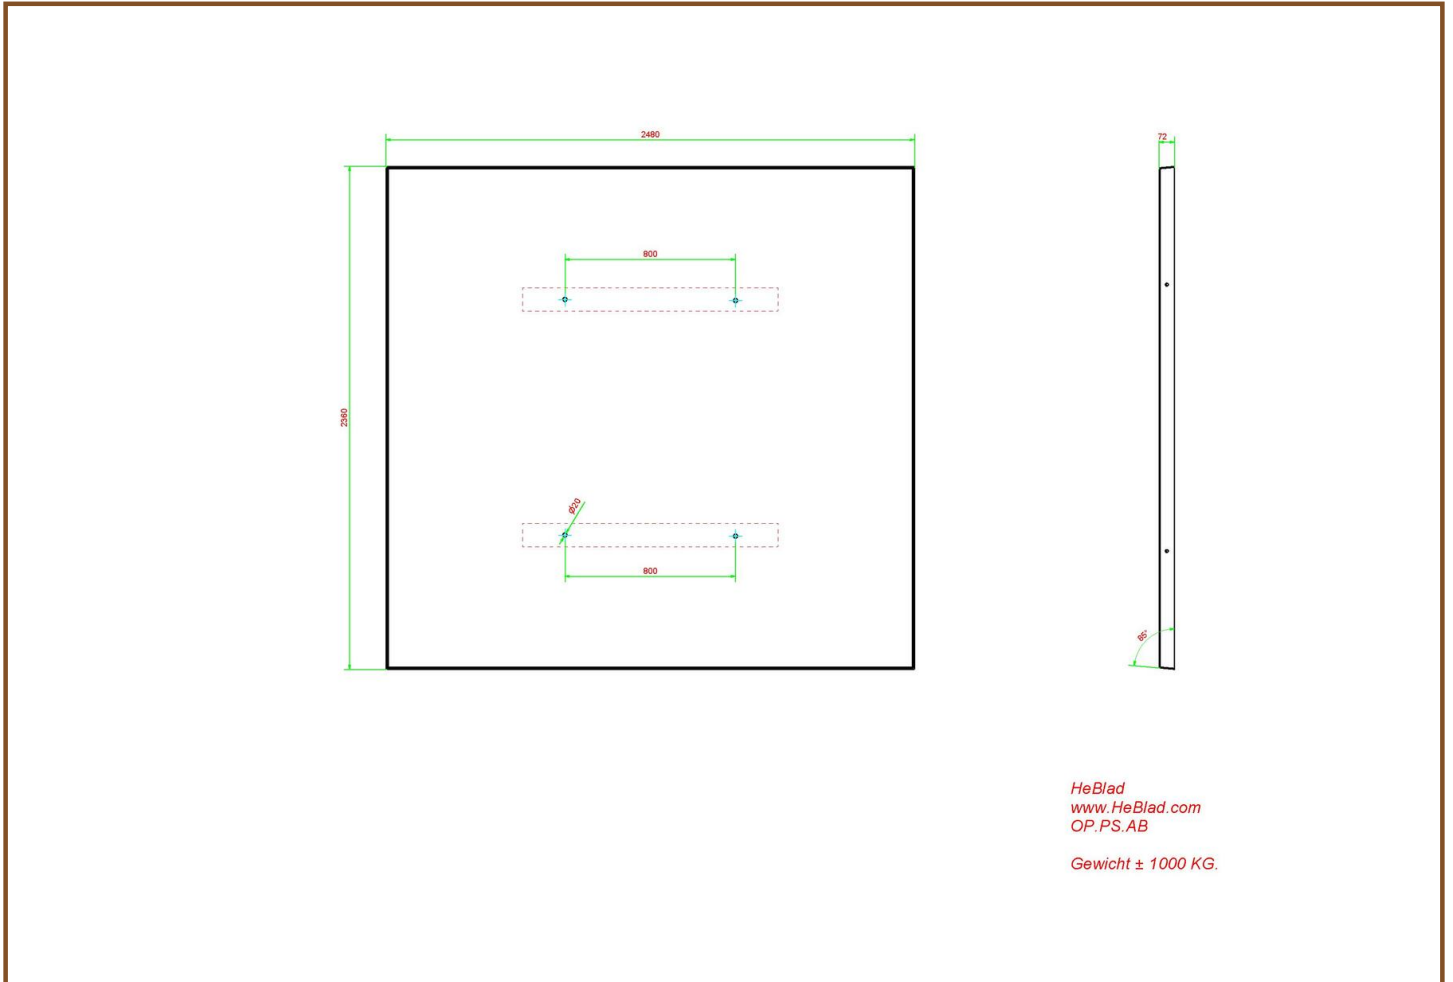

Our products are delivered from our factory in the Netherlands. 17 May 2024 - Prices subject to change

Specifications Bottom plate Picnic table Anthracite-Concrete

Product code	OP.PS.AB	Finishing surface	Anti-slip (window) profile
Colour	Anthracite concrete	lifting device	Concrete screw sleeve M16
Dimensions (L x W x H)	248 x 236 x 7,2 cm	preparation attachment	Holes for bolts M16
Weight	1000 kg		