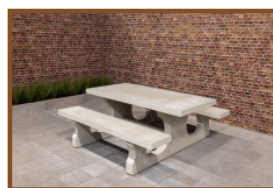

Specifications Picnic table DeLuxe

Product code	PS.DL	Tabletop thickness	7.2 cm
Colour	Natural concrete	Seat height	49.7 cm
Dimensions (L x W x H)	180 x 187 x 75 cm	Weight	720 kg
Dimensions tabletop (L x W)	180 x 90 cm	Material seat	Bamboo
Height tabletop	74.7 cm	Distance legs	111 cm (center to center)

Related products

PS.ST

Our products are delivered from our factory in the Netherlands.