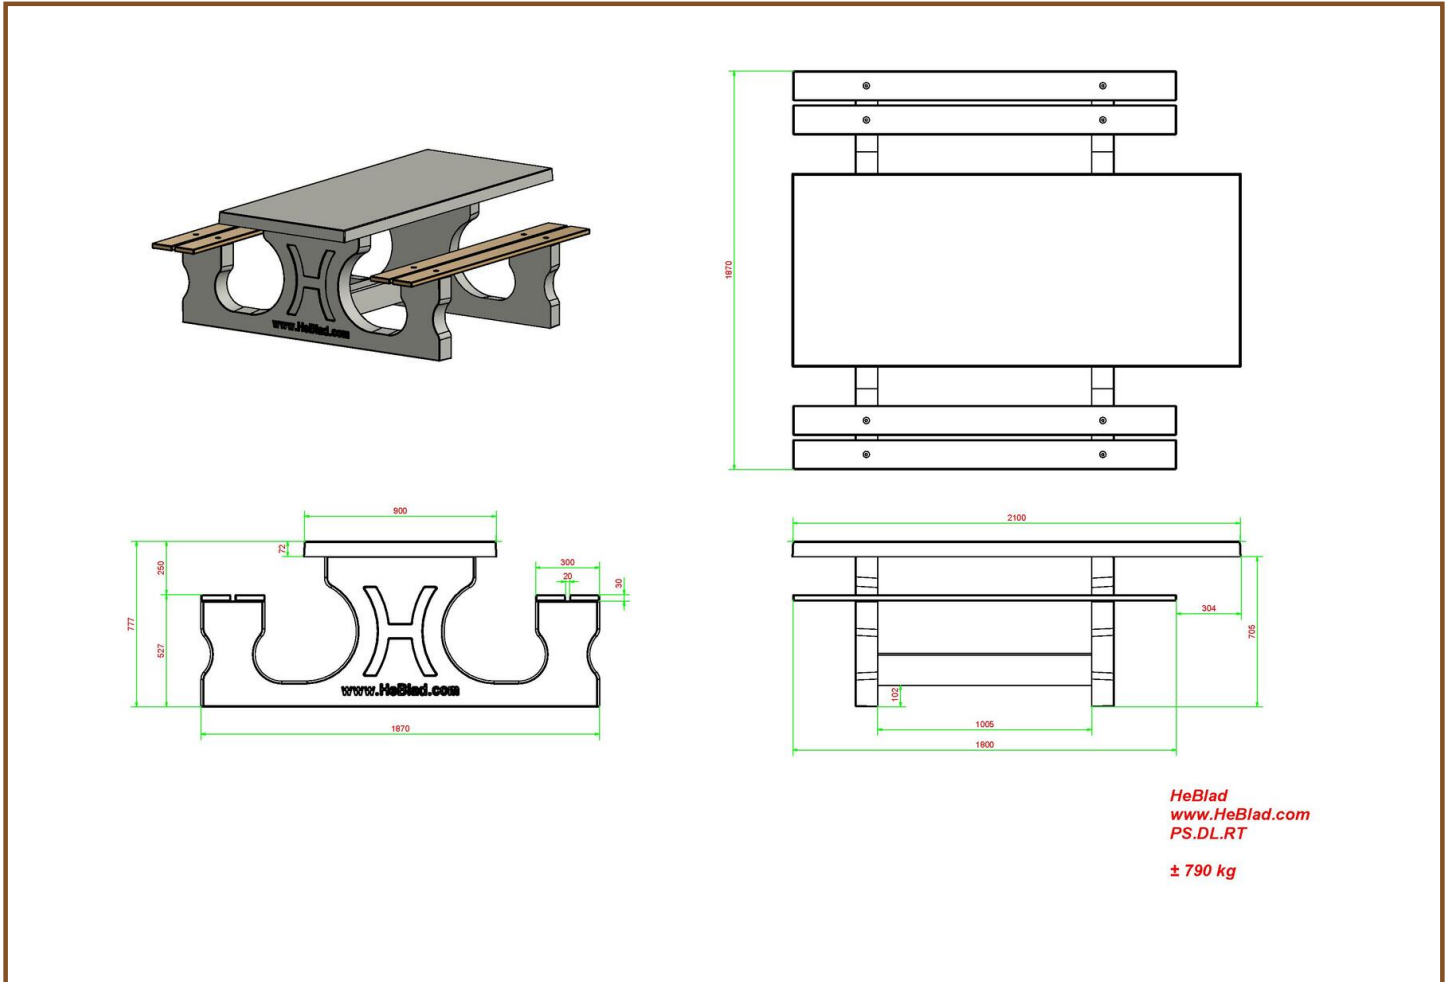

Specifications Picnic table DeLuxe Natural Concrete Wheelchair accessible

Product code	PS.DL.RT	Tabletop thickness	7.2 cm
Colour	Natural concrete	Seat height	52.7 cm
Dimensions (L x W x H)	210 x 187 x 78 cm	Weight	790 kg
Dimensions tabletop (L x W)	210 x 90 cm	Material seat	Bamboo
Height tabletop	77.7 cm	Distance legs	111 cm (center to center)

Related products