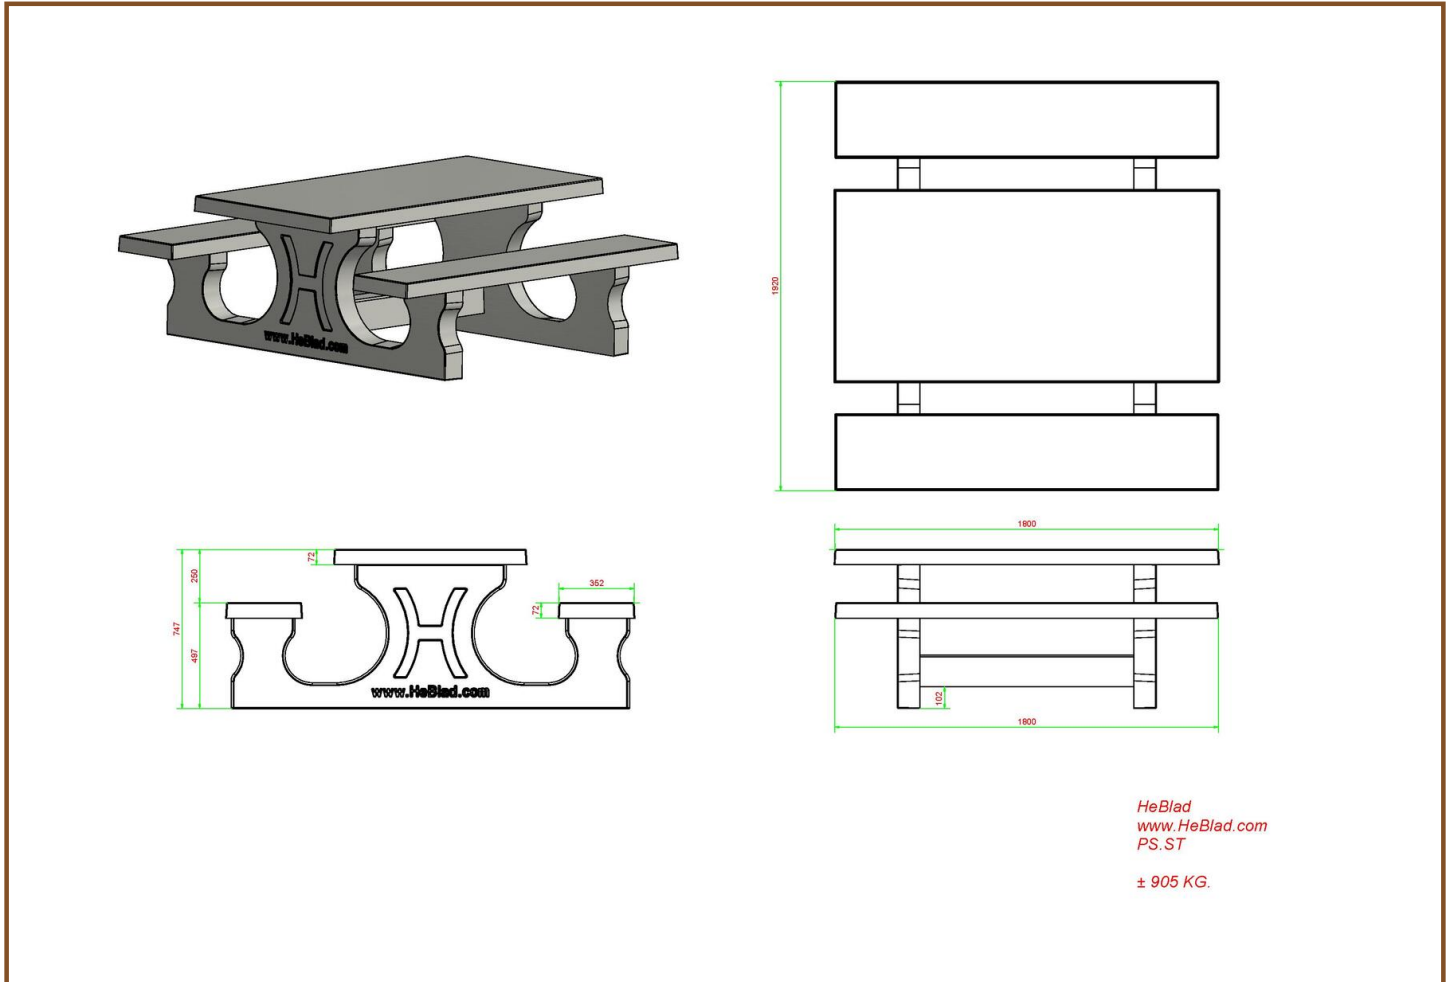

Specifications Picnic table Standard Natural Concrete

Product code	PS.ST	Tabletop thickness	7.2 cm
Colour	Natural concrete	Seat height	49.7 cm
Dimensions (L x W x H)	180 x 192 x 75 cm	Weight	905 kg
Dimensions tabletop (L x W)	180 x 90 cm	Material seat	Beton
Height tabletop	74.7 cm	Distance legs	111 cm (center to center)

Related products

Our products are delivered from our factory in the Netherlands.