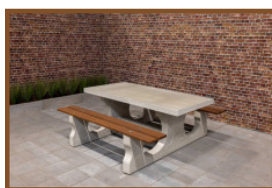

Specifications Bench DeLuxe Natural Concrete

Product code	BB.DL	Weight	475 kg
Colour	Natural concrete	Material seat	Bamboo
Dimensions (L x W x H)	180 x 45 x 50 cm	Number of seats	4
Seat height	50 cm		

Related products

PS.DL

Our products are delivered from our factory in the Netherlands.