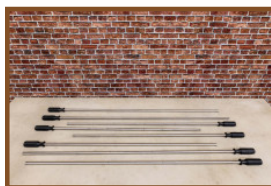

HB.FB.Rodset