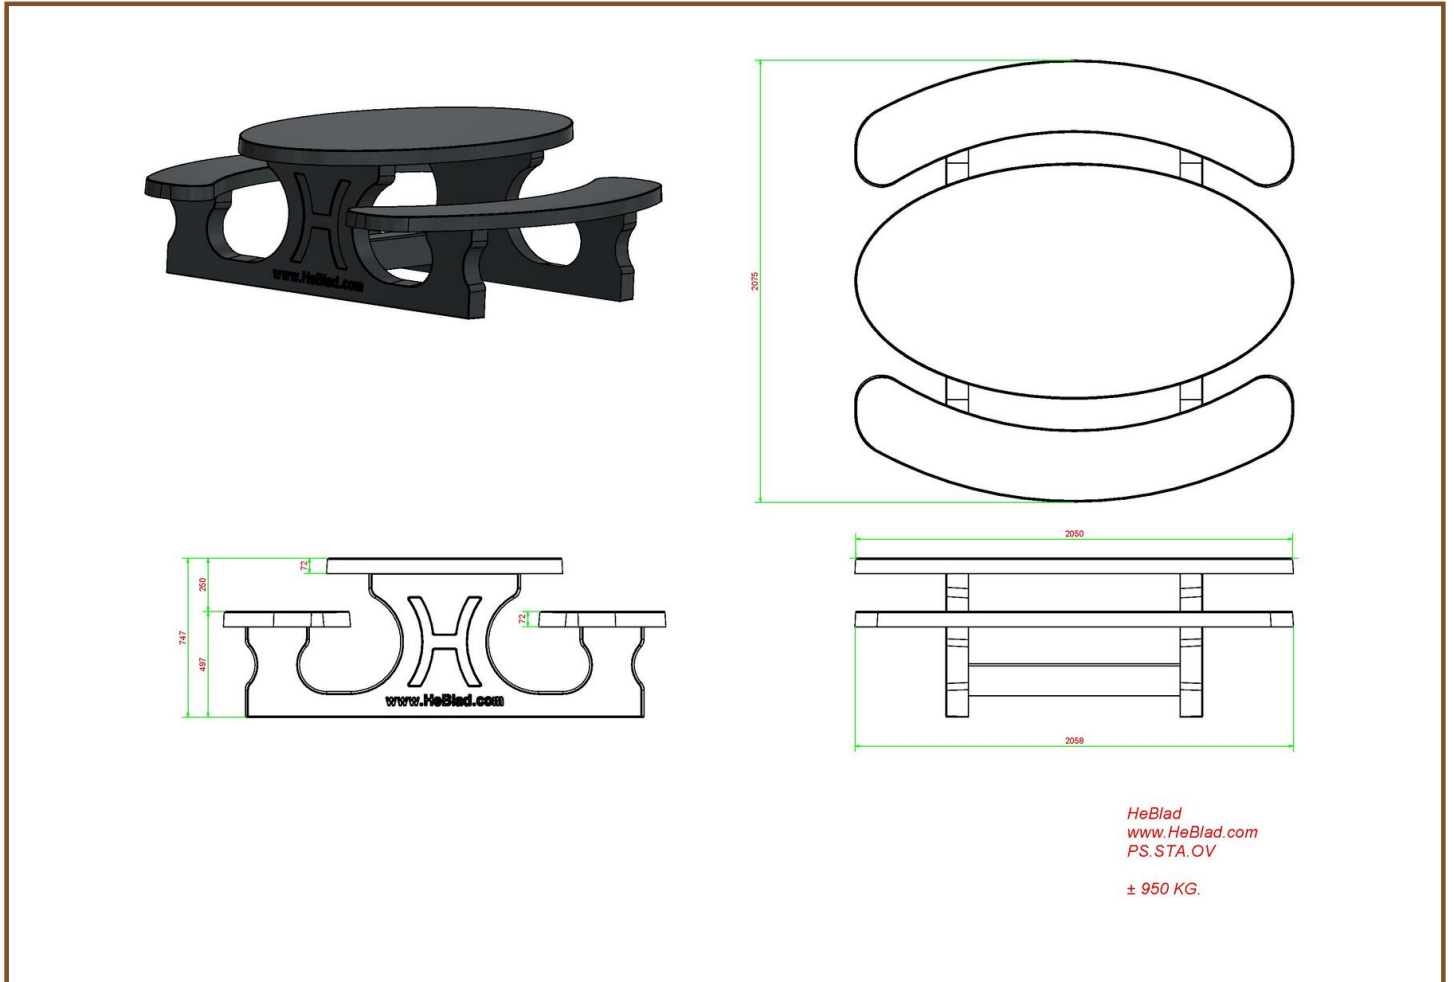

Specifications Concrete Picnic table Standard Oval Anthracite

Product code	PS.STA.OV	Tabletop thickness	7.2 cm
Colour	Anthracite lacquered, RAL 7016	Seat height	49.7 cm
Dimensions (L x W x H)	211 x 205 x 75 cm	Weight	950 kg
Dimensions tabletop (L x W)	205 x 110 cm	Material seat	Beton
Height tabletop	74.7 cm	Distance legs	110 cm (center to center)

Related products