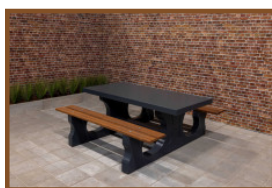

Specifications Picnic table DeLuxe

Product code	PS.DL	Tabletop thickness	7.2 cm
Colour	Natural concrete	Seat height	49.7 cm
Dimensions (L x W x H)	180 x 187 x 75 cm	Weight	720 kg
Dimensions tabletop (L x W)	180 x 90 cm	Material seat	Bamboo
Height tabletop	74.7 cm	Distance legs	111 cm (center to center)

Related products

PS.DL.A

Our products are delivered from our factory in the Netherlands.