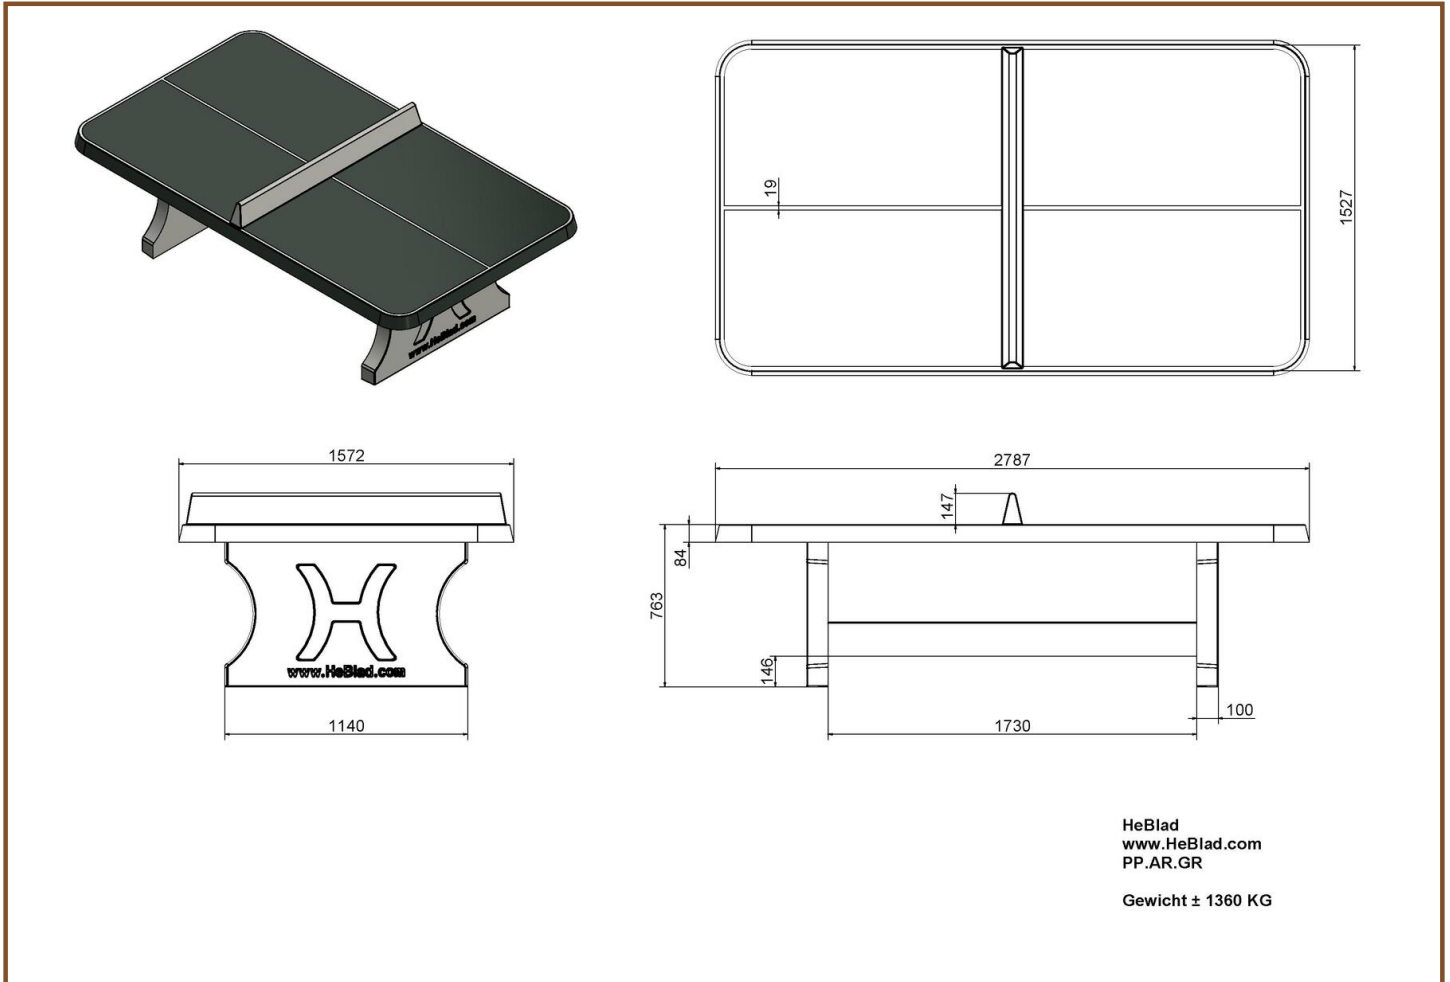

Specifications Concrete Ping-pong table green, rounded

Product code	PP.AR.GR	Height tabletop	76 cm
Colour	Groen - RAL 6009	Height of the net	14,75 cm
Dimensions tabletop	274 x 152 cm	Weight	1360 kg
Dimensions underside tabletop	279 x 157 cm	Distance legs	183 cm (center to center)
Tabletop thickness	8,4 cm		

Related products

Our products are delivered from our factory in the Netherlands.