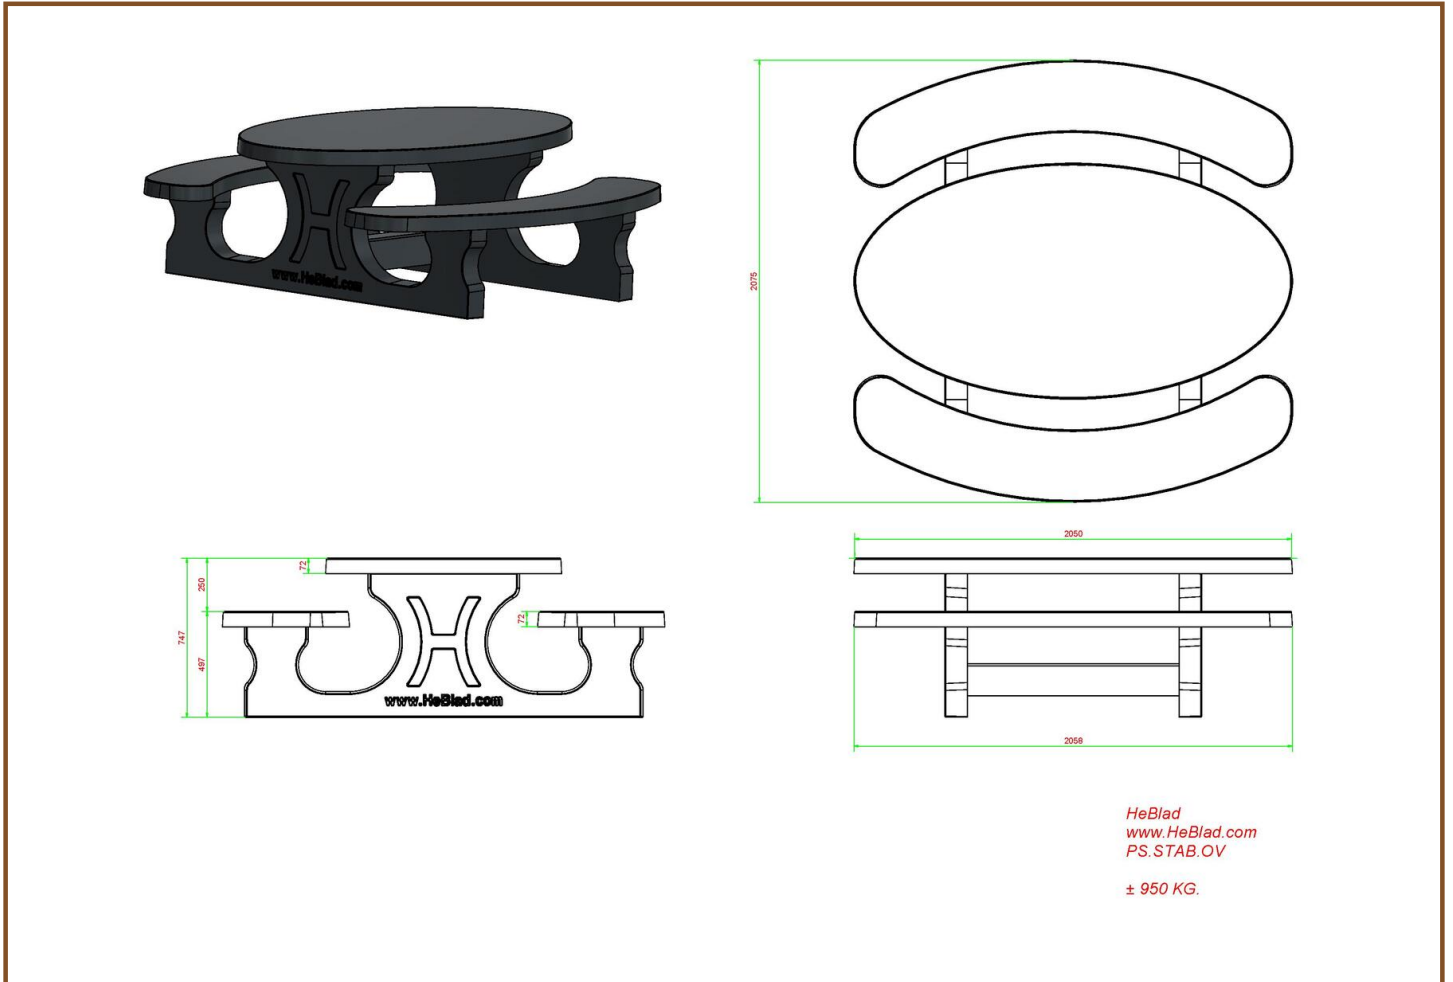

Our products are delivered from our factory in the Netherlands. 17 May 2024 - Prices subject to change

Specifications Picnic table Standard Oval Anthracite-Concrete

Product code	PS.STAB.OV	Tabletop thickness	7.2 cm
Colour	Anthracite concrete	Seat height	49.7 cm
Dimensions (L x W x H)	211 x 205 x 75 cm	Weight	950 kg
Dimensions tabletop (L x W)	205 x 110 cm	Material seat	Beton
Height tabletop	74.7 cm	Distance legs	110 cm (center to center)