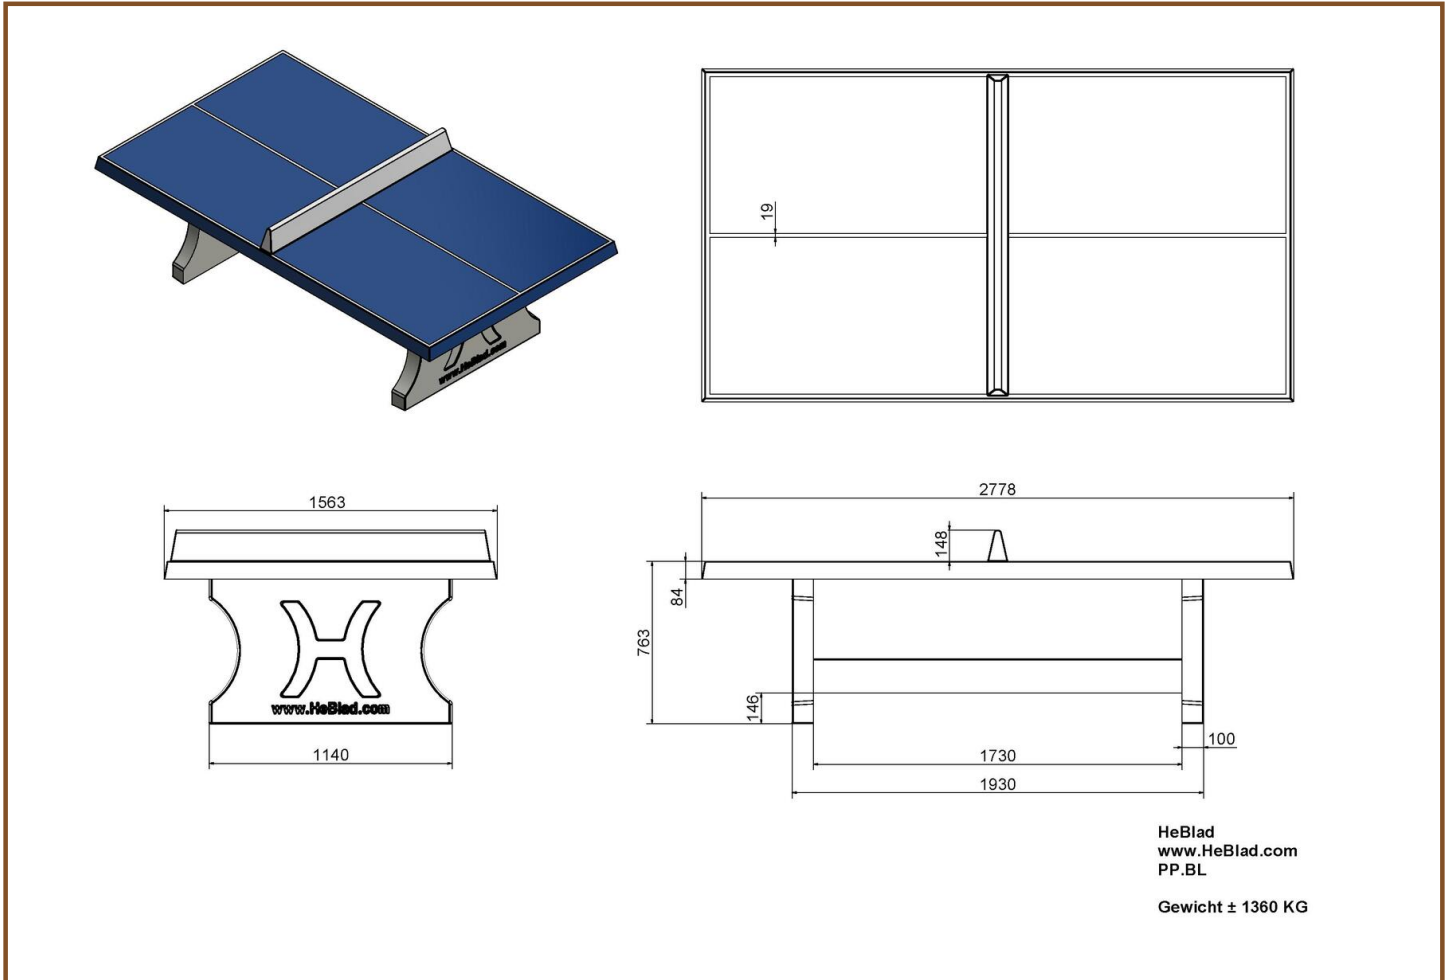

Specifications Concrete Ping-pong table blue

Product code	PP.BL	Height tabletop	76 cm
Colour	Blauw - RAL 5005	Height of the net	14,75 cm
Dimensions tabletop	274 x 152 cm	Weight	1360 kg
Dimensions underside tabletop	278 x 156 cm	Distance legs	183 cm (center to center)
Tabletop thickness	8,4 cm		

Related products

Our products are delivered from our factory in the Netherlands.