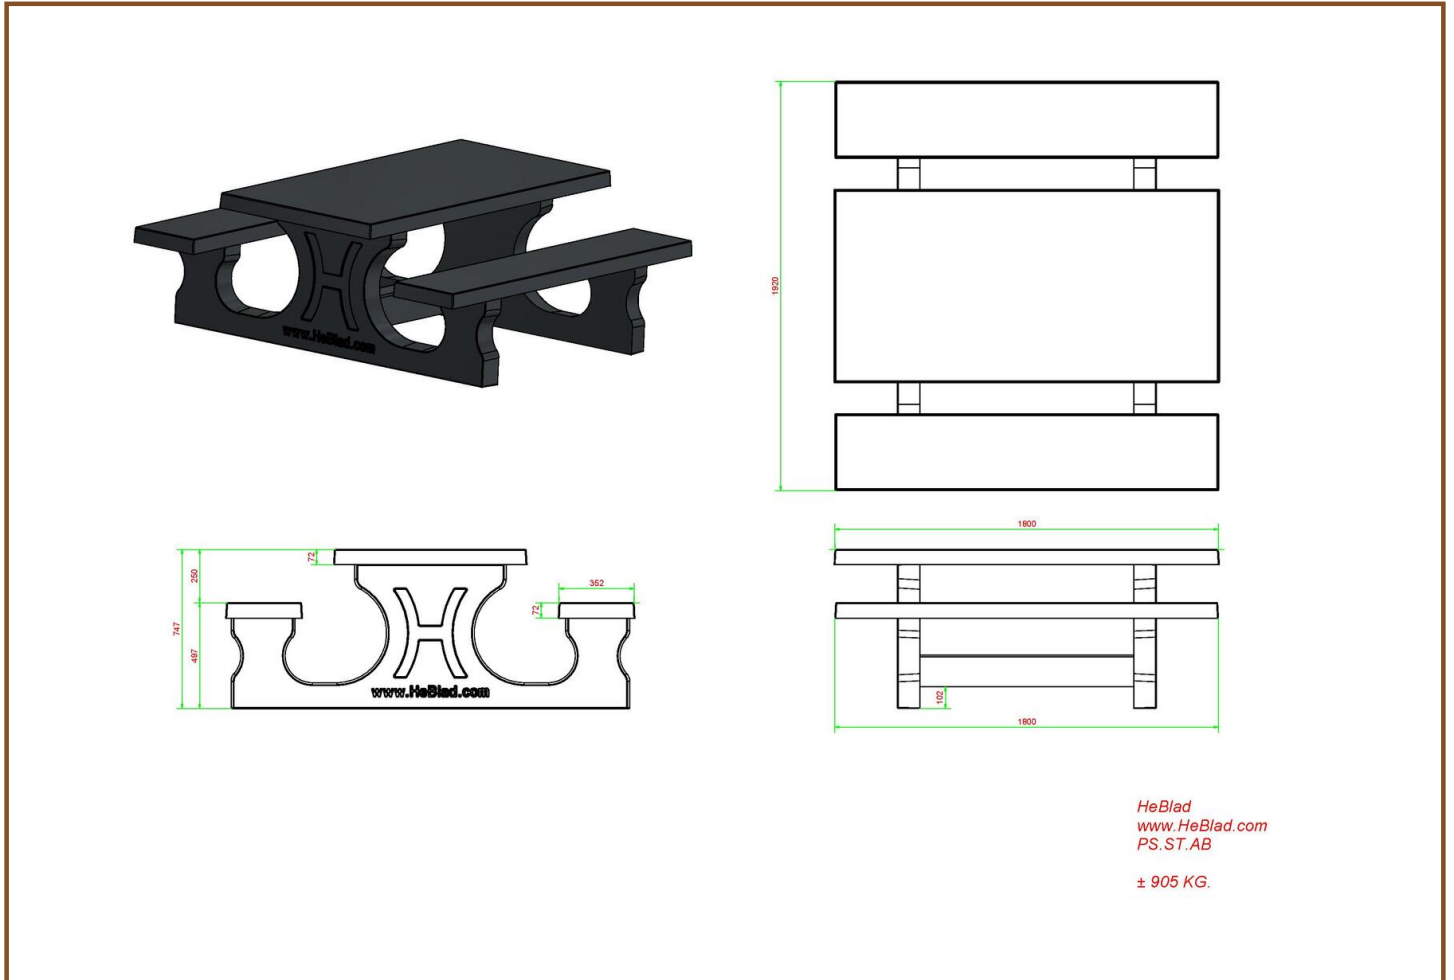

Our products are delivered from our factory in the Netherlands. 17 May 2024 - Prices subject to change

Specifications Picnic table Standard Anthracite-Concrete

Product code	PS.ST.AB	Tabletop thickness	7.2 cm
Colour	Anthracite concrete	Seat height	49.7 cm
Dimensions (L x W x H)	180 x 192 x 75 cm	Weight	905 kg
Dimensions tabletop (L x W)	180 x 90 cm	Material seat	Beton
Height tabletop	74.7 cm	Distance legs	111 cm (center to center)