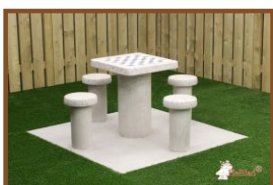

Related products

GT.CH.G4