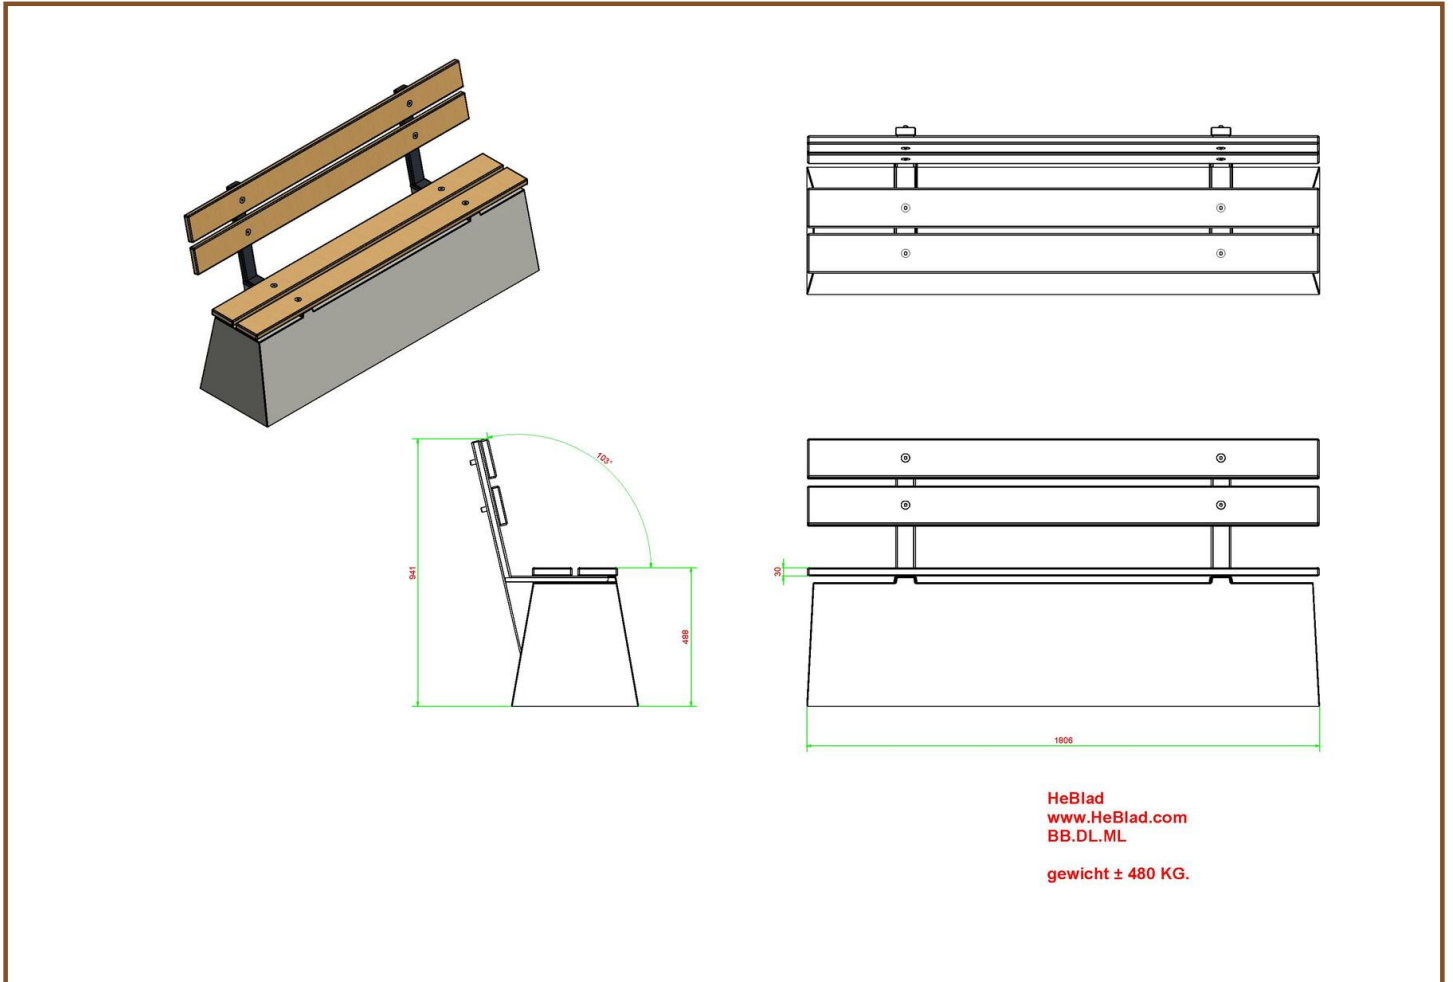

Specifications Bench DeLuxe with backrest Natural Concrete

Product code	BB.DL.ML	Seating corner	103 degrees
Colour	Natural concrete	Weight	480 kg
Dimensions (L X W)	180 x 45 cm	Material seat	Bamboo
Seat height	50 cm	Number of seats	4

Related products

Our products are delivered from our factory in the Netherlands.