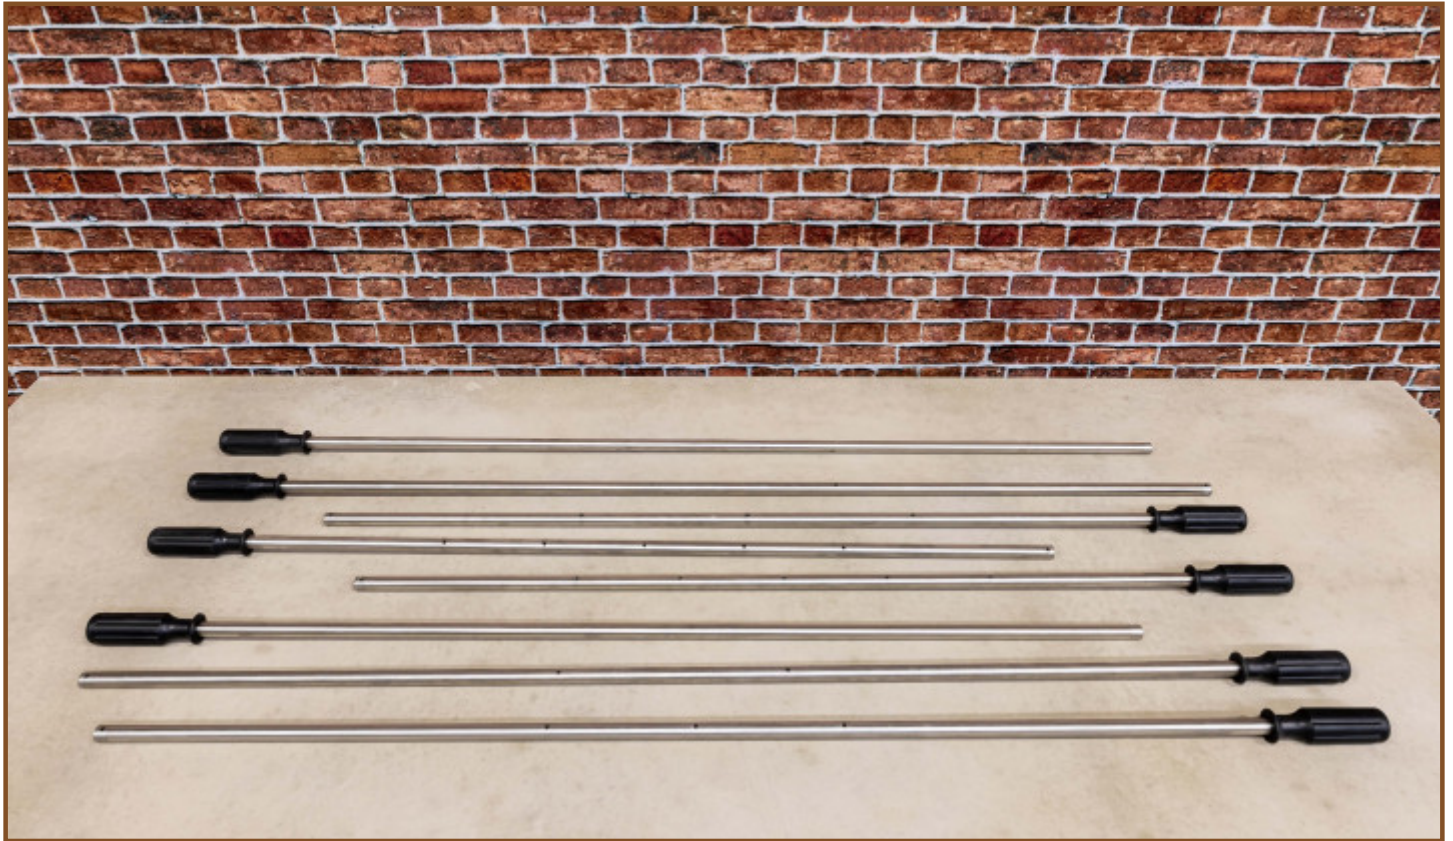

HB.FB.A

PP.R.BL

GT.CK.G4

HB.FB.Ball6

HB.FBSC.set

Our products are delivered from our factory in the Netherlands.

Stainless steel rods for football game, set of 8.

Product code: HB.FB.Rodset