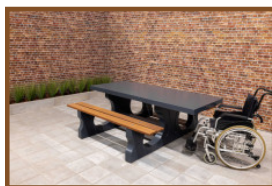

Specifications Concrete bench DeLuxe with bottom plate without backrest Anthracite

Product code	BB.DLA.OP.ZL	Weight	1200 kg
Colour	Anthracite lacquered, RAL 7016	Material seat	Bamboo
Dimensions (L X W)	220 x 120 cm	Number of seats	4
Seat height	47,5 cm		

Related products

PS.DLA.RT

Our products are delivered from our factory in the Netherlands.