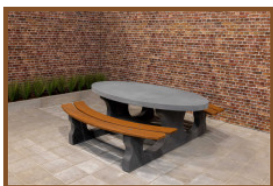

Related products

PS.DLAB.OV