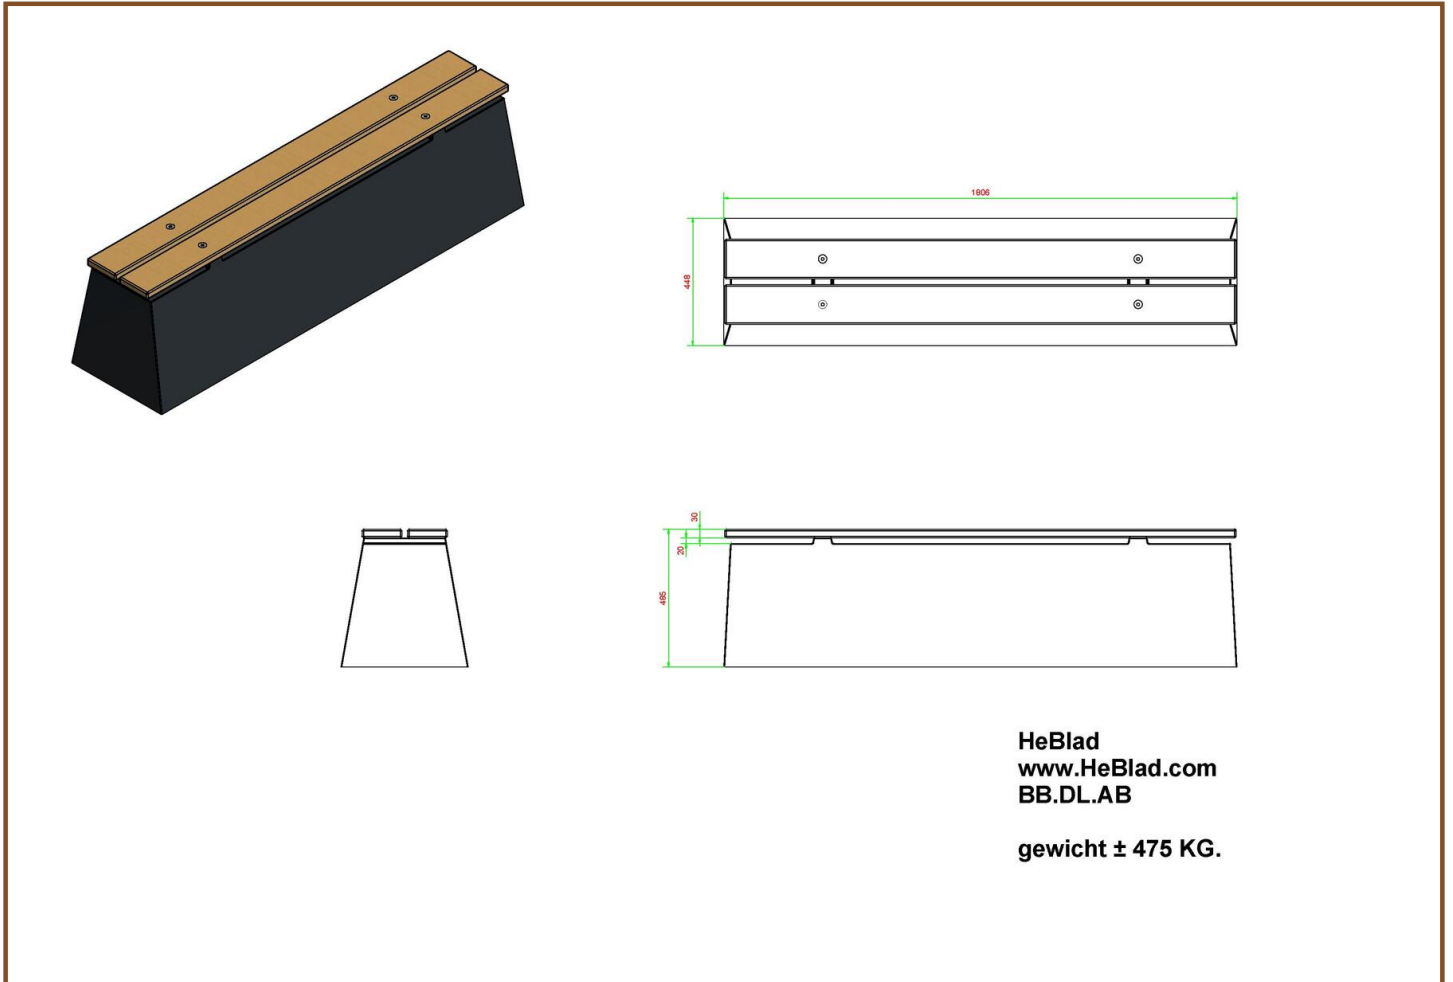

Our products are delivered from our factory in the Netherlands. 17 May 2024 - Prices subject to change

Specifications Bench DeLuxe Anthracite-Concrete

Product code	BB.DL.AB	Weight	475 kg
Colour	Anthracite concrete	Material seat	Bamboo
Dimensions (L x W x H)	180 x 45 x 50 cm	Number of seats	4
Seat height	50 cm		