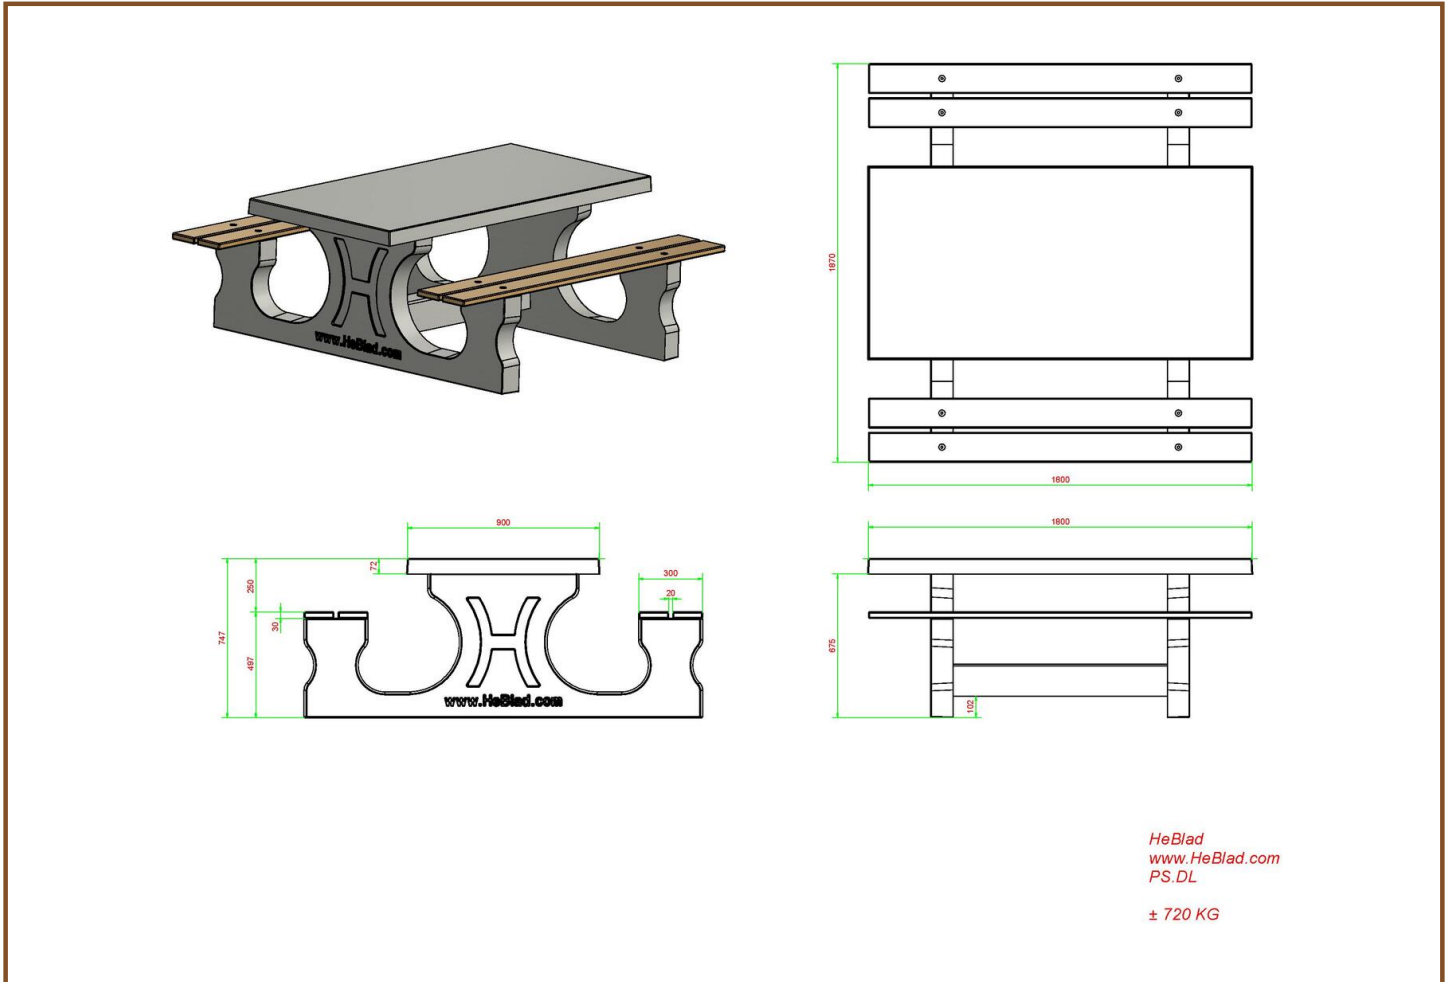

Specifications Picnic table DeLuxe

Product code	PS.DL	Tabletop thickness	7.2 cm
Colour	Natural concrete	Seat height	49.7 cm
Dimensions (L x W x H)	180 x 187 x 75 cm	Weight	720 kg
Dimensions tabletop (L x W)	180 x 90 cm	Material seat	Bamboo
Height tabletop	74.7 cm	Distance legs	111 cm (center to center)

Related products