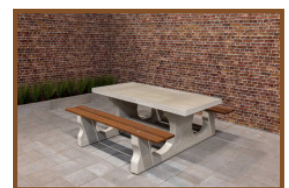

PS.DL

Our products are delivered from our factory in the Netherlands.