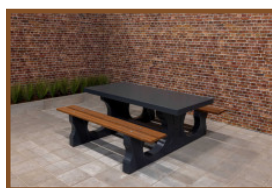

Specifications Picnic table DeLuxe Oval Anthracite-Concrete

Product code	PS.DLAB.OV	Tabletop thickness	7.2 cm
Colour	Anthracite concrete	Seat height	49.7 cm
Dimensions (L x W x H)	211 x 205 x 75 cm	Weight	750 kg
Dimensions tabletop (L x W)	205 x 110 cm	Material seat	Bamboo
Height tabletop	74.7 cm	Distance legs	110 cm (center to center)

Related products

PS.DL.A

Our products are delivered from our factory in the Netherlands.