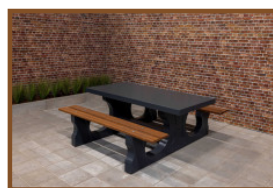

Specifications Concrete Picnic table Standard Anthracite

Product code	PS.ST.A	Tabletop thickness	7.2 cm
Colour	Anthracite lacquered, RAL 7016	Seat height	49.7 cm
Dimensions (L x W x H)	180 x 192 x 75 cm	Weight	905 kg
Dimensions tabletop (L x W)	180 x 90 cm	Material seat	Beton
Height tabletop	74.7 cm	Distance legs	111 cm (center to center)

Related products

PS.DL.A

Our products are delivered from our factory in the Netherlands.