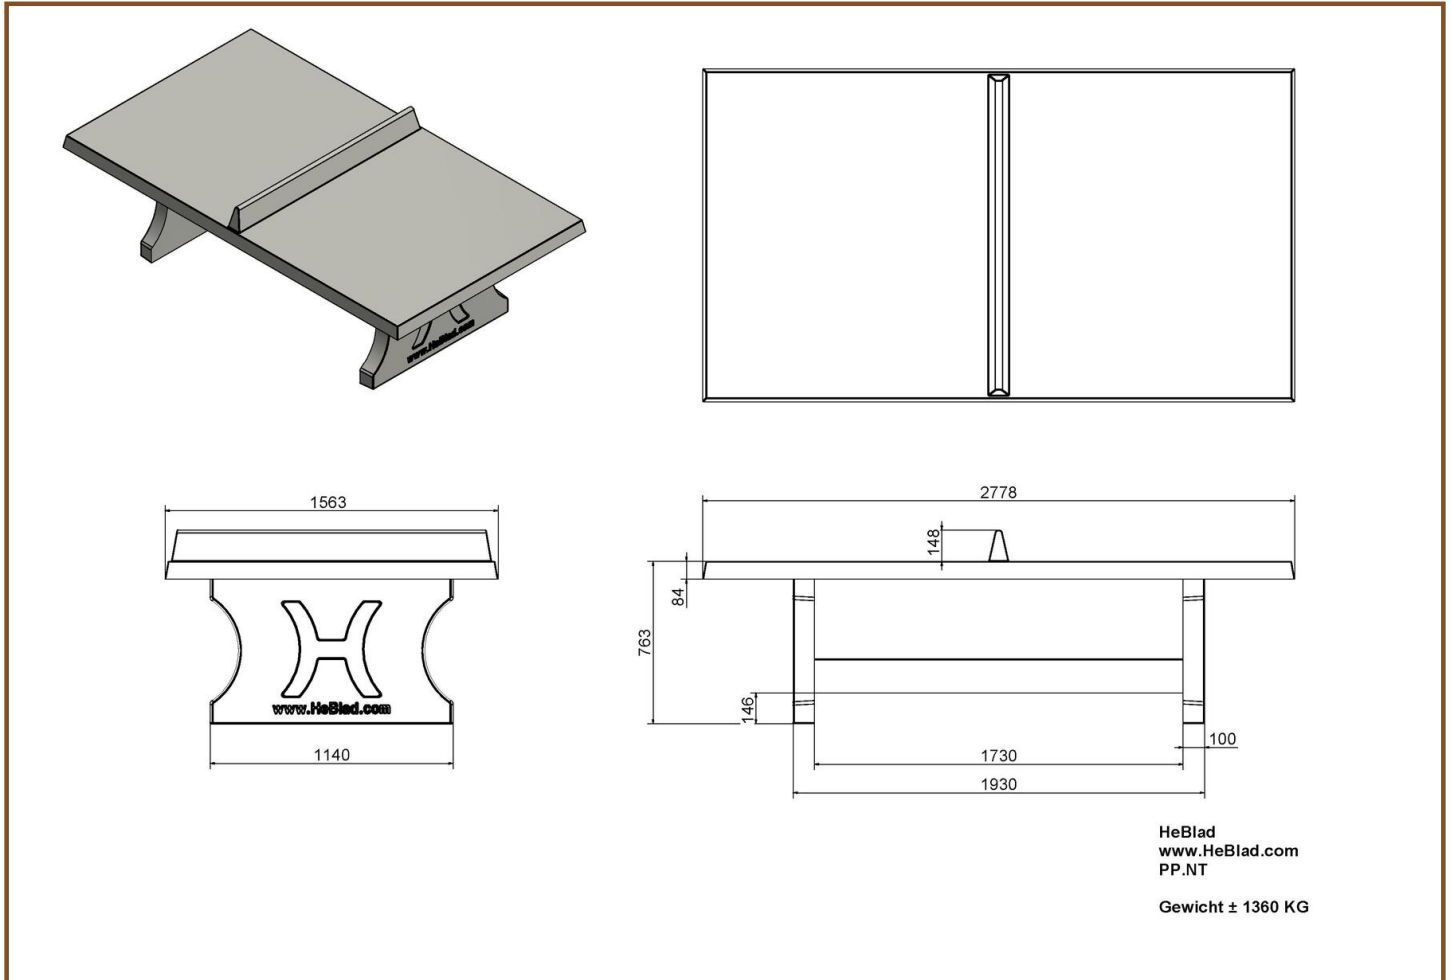

Specifications Ping-pong table in natural concrete

Product code	PP.NT	Height tabletop	76 cm
Colour	Natural concrete	Height of the net	14,75 cm
Dimensions tabletop	274 x 152 cm	Weight	1360 kg
Dimensions underside tabletop	278 x 156 cm	Distance legs	183 cm (center to center)
Tabletop thickness	8,4 cm		

Related products

Our products are delivered from our factory in the Netherlands.