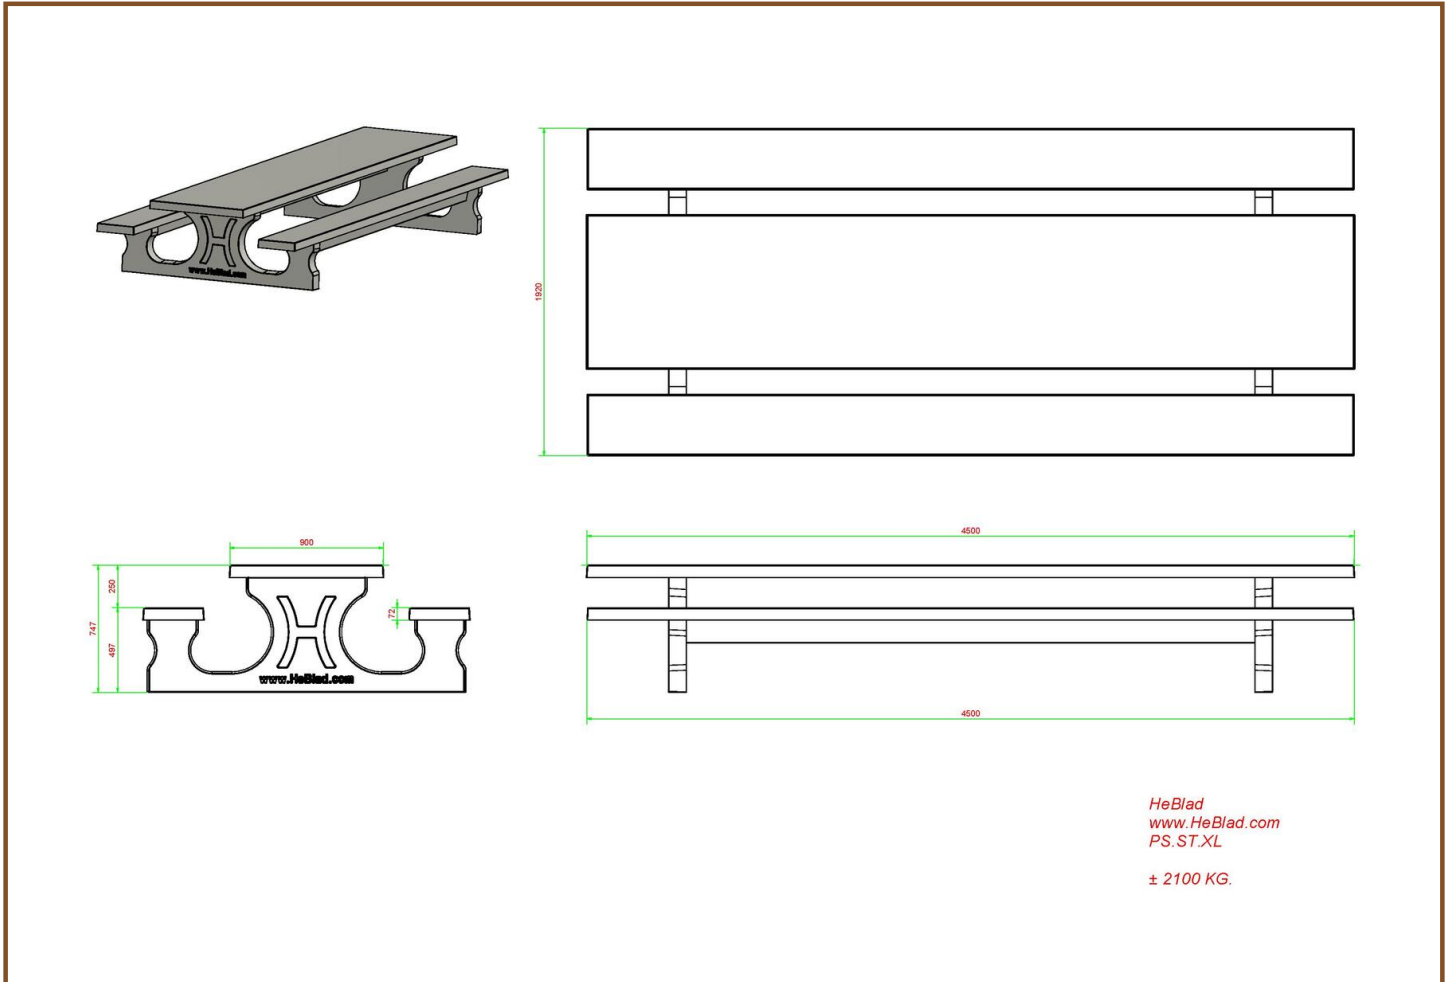

Our products are delivered from our factory in the Netherlands. 17 May 2024 - Prices subject to change

Specifications Picnic table Standard XL Natural Concrete

Product code	PS.ST.XL	Tabletop thickness	7.2 cm
Colour	Natural concrete	Seat height	49.7 cm
Dimensions (L x W x H)	450 x 192 x 75 cm	Weight	2100 kg
Dimensions tabletop (L x W)	450 x 90 cm	Material seat	Beton
Height tabletop	74.7 cm	Distance legs	354,5 cm (center to center)