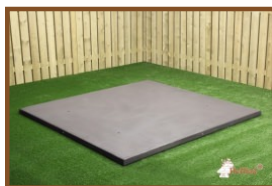

Specifications Concrete base plate for tennis table Anthracite-Concrete

Product code	OP.PP.AB	Finishing surface	Smooth concrete
Colour	Anthracite concrete	lifting device	139 x 87 x 99 cm
Dimensions (L x W x H)	299 x 179 x 10 cm	preparation attachment	Holes for bolts M16
Weight	1270 Kg		

Related products

OP.PS.AB

Our products are delivered from our factory in the Netherlands.