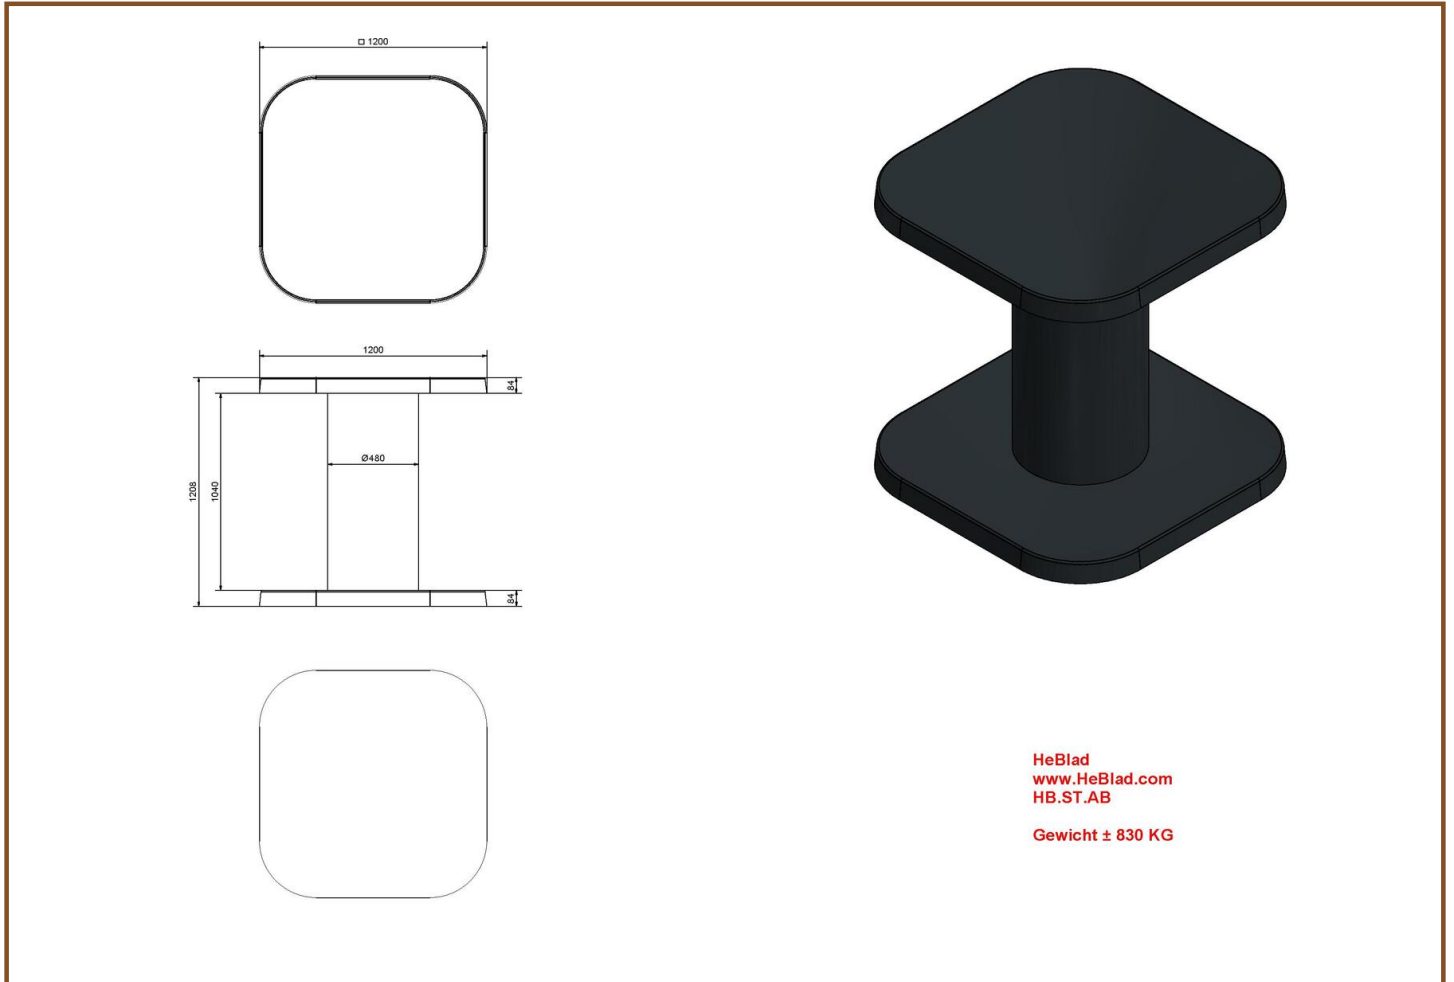

Our products are delivered from our factory in the Netherlands. 17 May 2024 - Prices subject to change

Specifications High Table Anthracite-Concrete

Product code	HB.ST.AB	Height tabletop	113 cm
Colour	Anthracite concrete	Tabletop thickness	8.4 cm
Dimensions (L x W x H)	120 x 120 x 113 cm	Weight	985 kg
Dimensions tabletop (L x W)	120 x 120 cm		