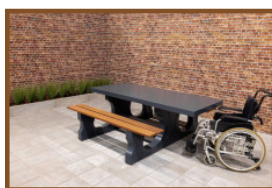

Specifications Picnic table DeLuxe Natural Concrete Wheelchair accessible

Product code	PS.DL.RT	Tabletop thickness	7.2 cm
Colour	Natural concrete	Seat height	52.7 cm
Dimensions (L x W x H)	210 x 187 x 78 cm	Weight	790 kg
Dimensions tabletop (L x W)	210 x 90 cm	Material seat	Bamboo
Height tabletop	77.7 cm	Distance legs	111 cm (center to center)

Related products

PS.DLA.RT

Our products are delivered from our factory in the Netherlands.