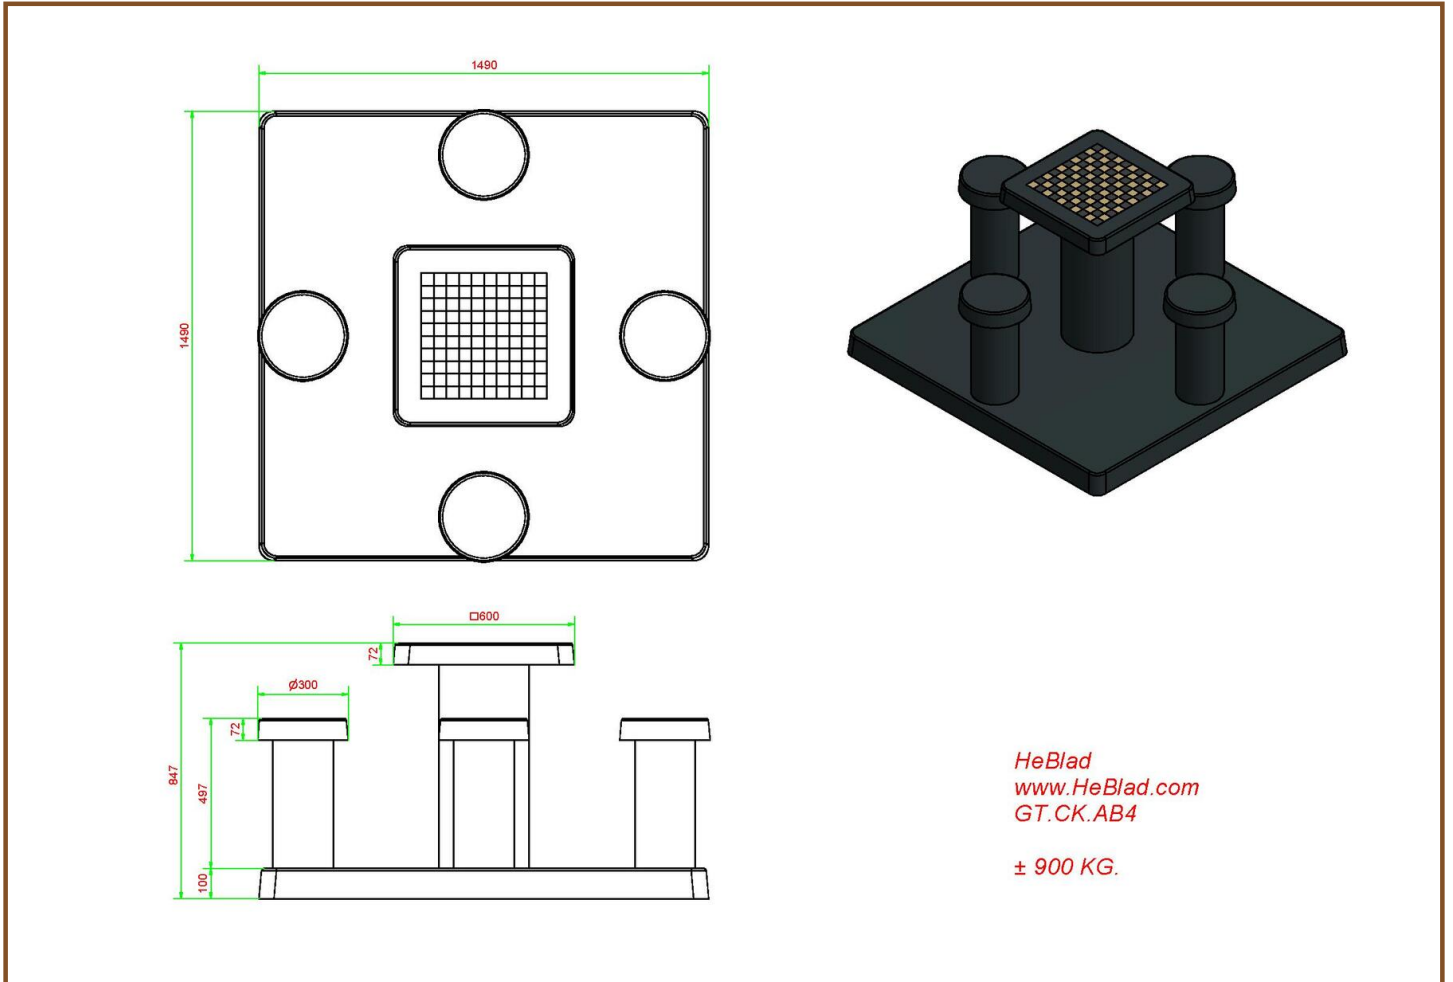

HeBlad
www.HeBlad.com
GT.CK.AB4

± 900 KG.

Specifications Checkers/Drafts Table Anthracite-Concrete (4P)

Product code	GT.CK.AB4	Dimensions tabletop	60 x 60 cm
Colour	Anthracite concrete	Tabletop thickness	7,2 cm
Dimensions (L X W)	149 x 149 cm	Weight	900 kg
Height tabletop	75 cm	Thickness bottom plate	10 cm
Seat height	50 cm		

Related products