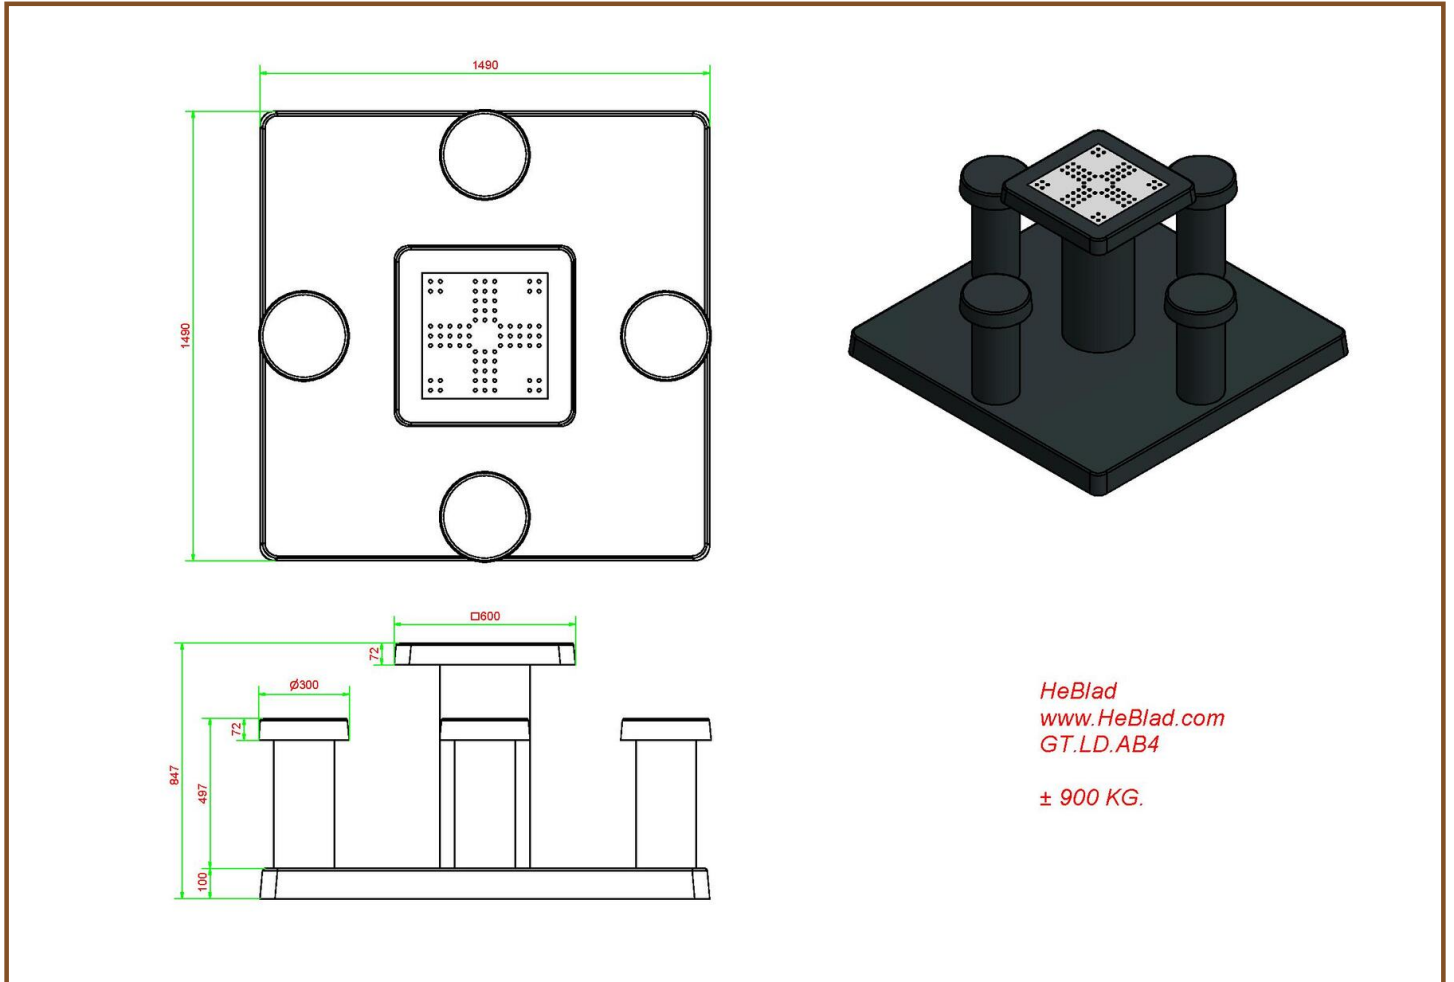

Specifications Ludo Game Table Anthracite-Concrete (4P)

Product code	GT.LD.AB4	Dimensions tabletop (L x W)	60 x 60 cm
Colour	Anthracite concrete	Tabletop thickness	7,2 cm
Dimensions (L X W)	149 x 149 cm	Weight	900 kg
Height tabletop	75 cm	Thickness bottom plate	10 cm
Seat height	50 cm		

Related products

Our products are delivered from our factory in the Netherlands.