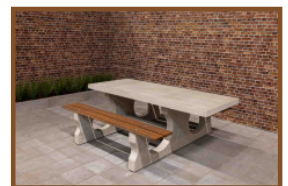

PS.DL.RT

Our products are delivered from our factory in the Netherlands.