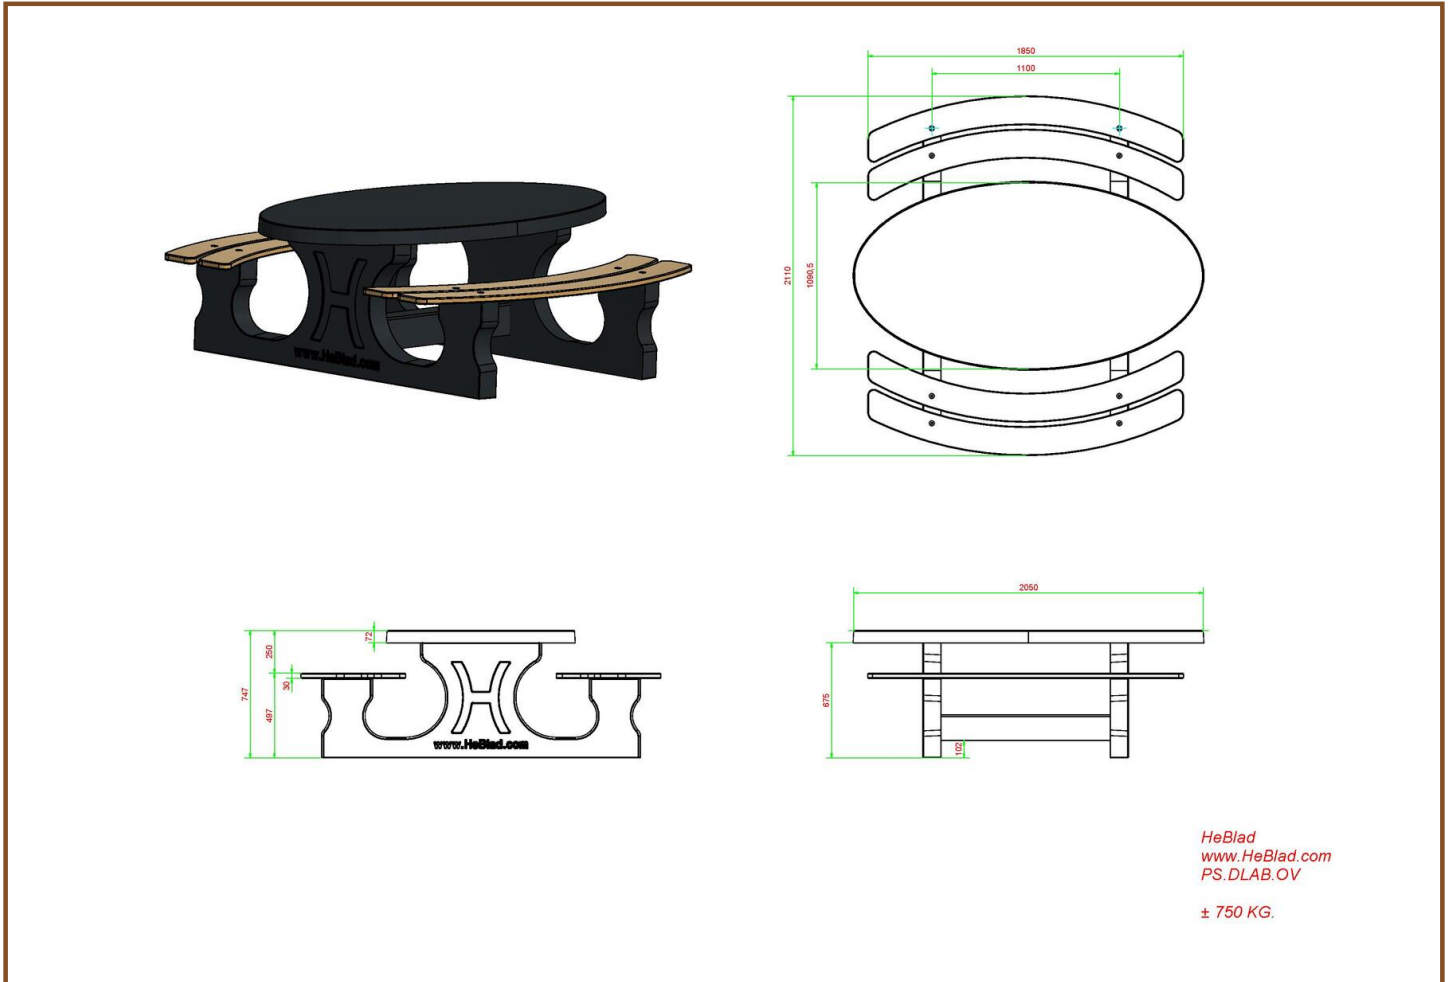

Our products are delivered from our factory in the Netherlands. 17 May 2024 - Prices subject to change

Specifications Picnic table DeLuxe Oval Anthracite-Concrete

Product code	PS.DLAB.OV	Tabletop thickness	7.2 cm
Colour	Anthracite concrete	Seat height	49.7 cm
Dimensions (L x W x H)	211 x 205 x 75 cm	Weight	750 kg
Dimensions tabletop (L x W)	205 x 110 cm	Material seat	Bamboo
Height tabletop	74.7 cm	Distance legs	110 cm (center to center)