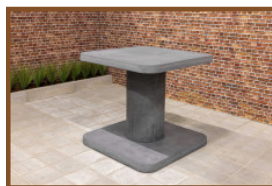

HB.ST.AB

Our products are delivered from our factory in the Netherlands.