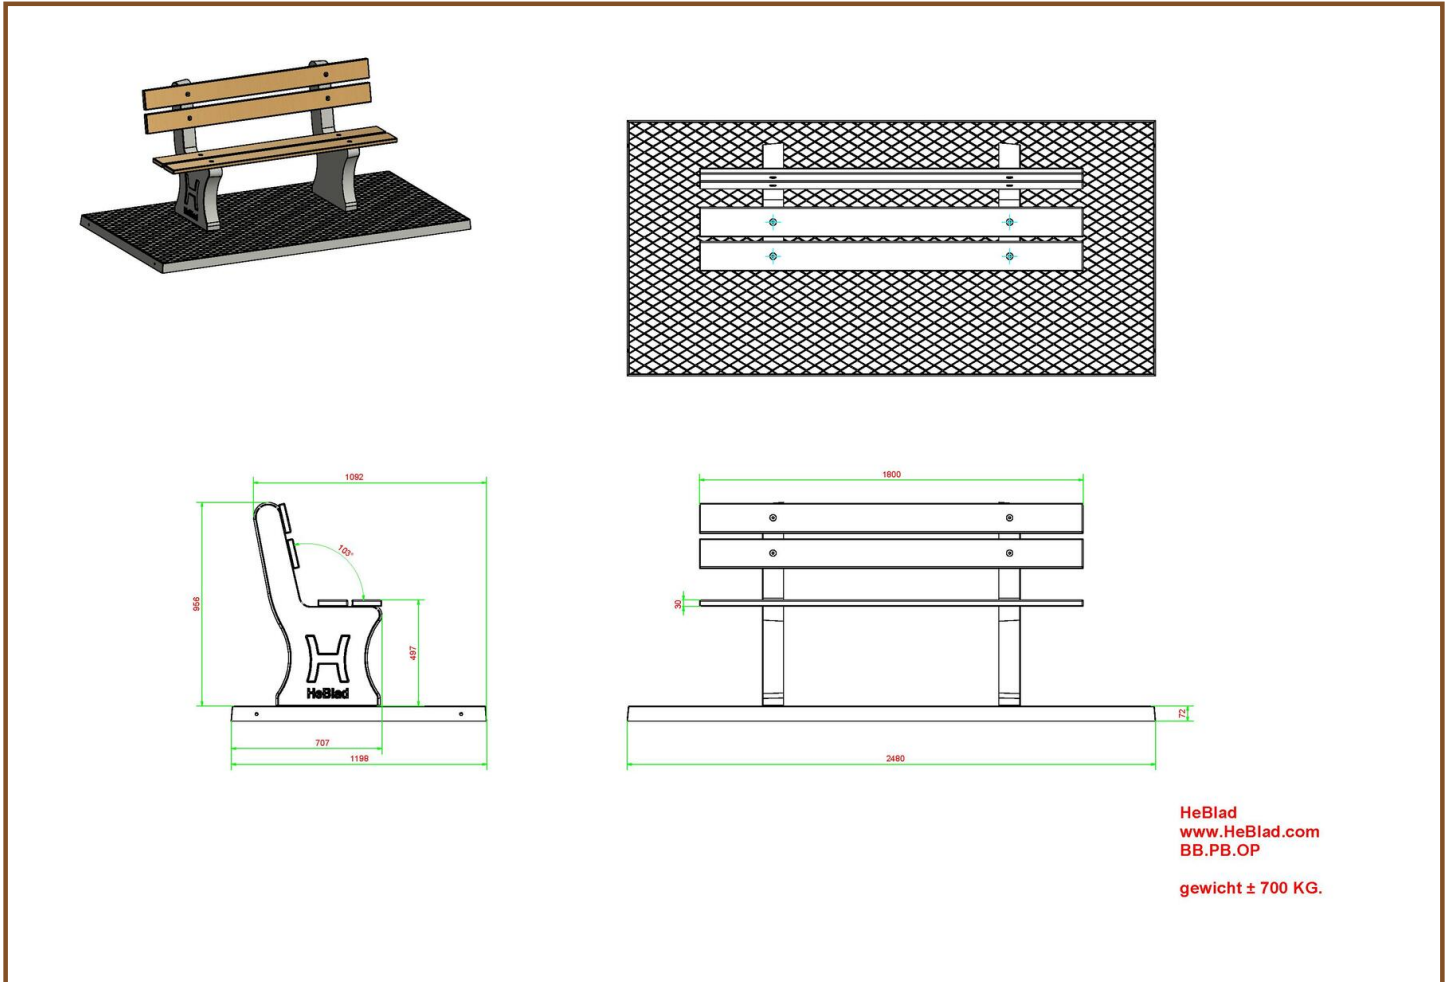

Specifications Park Bench with bottom plate Natural Concrete

Product code	BB.PB.OP	Weight	650 kg
Colour	Natural concrete	Material seat	Bamboo
Dimensions (L X W)	248 x 120 cm	Number of seats	4
Seat height	50 cm	Thickness bottom plate	72 mm
Seating corner	103 degrees		

Related products

Our products are delivered from our factory in the Netherlands.