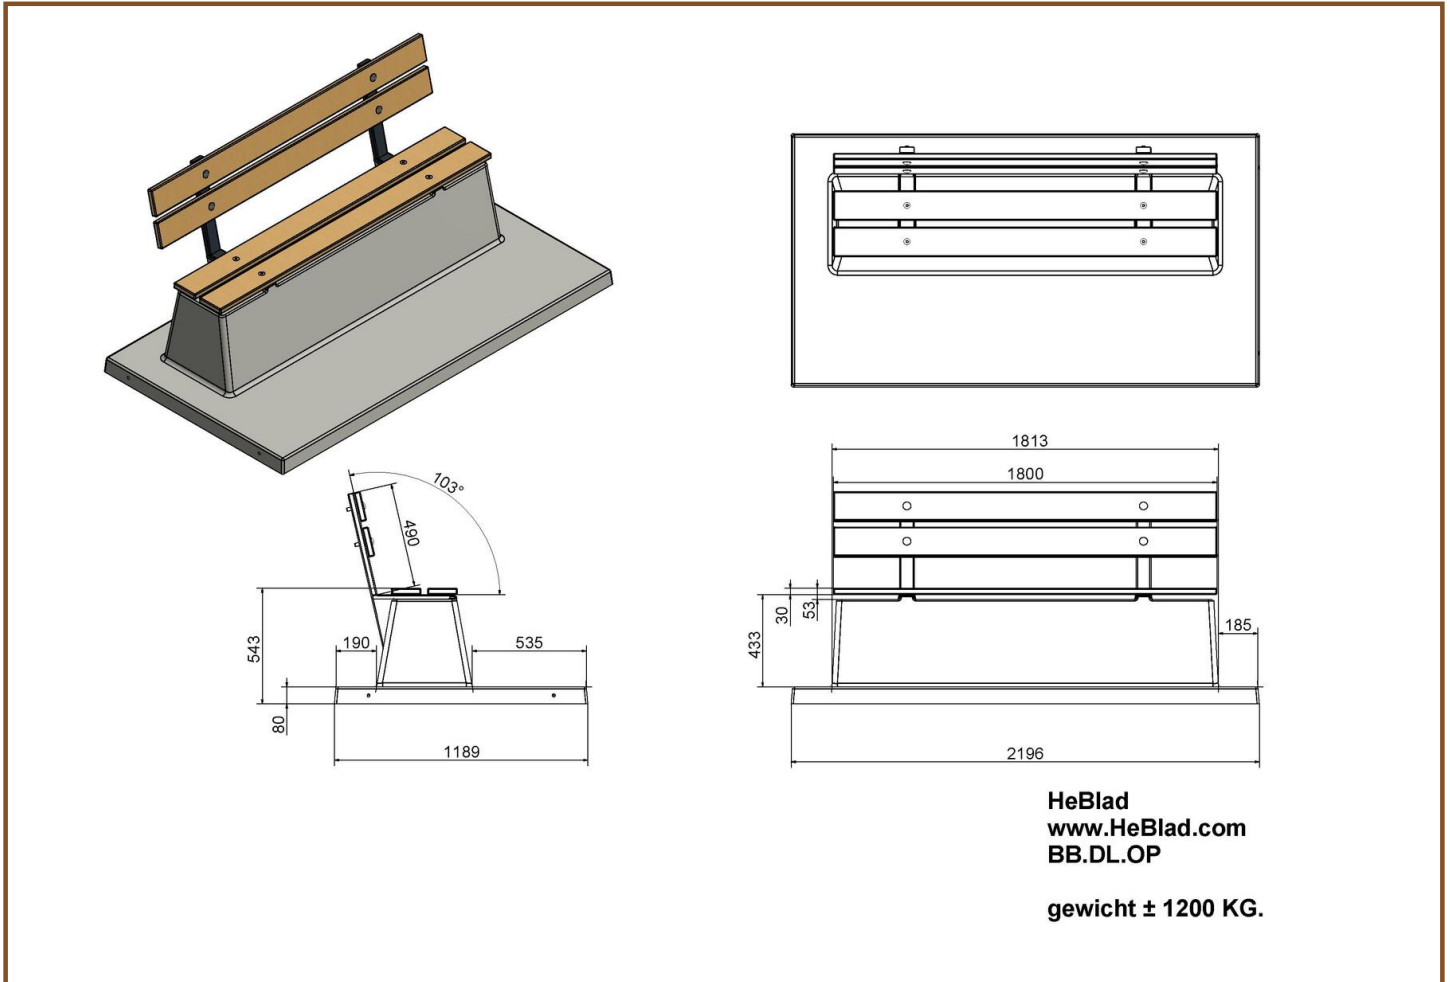

Specifications Bench DeLuxe with bottom plate and backrest Naural Concrete

Product code	BB.DL.OP	Seating corner	103 degrees
Colour	Natural concrete	Weight	1200 kg
Dimensions (L X W)	220 x 120 cm	Material seat	Bamboo
Seat height	47,5 cm	Number of seats	4

Related products

Our products are delivered from our factory in the Netherlands.