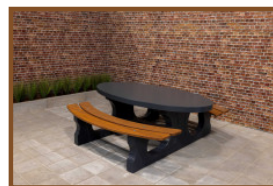

Specifications Concrete Picnic table Standard Oval Anthracite

Product code	PS.STA.OV	Tabletop thickness	7.2 cm
Colour	Anthracite lacquered, RAL 7016	Seat height	49.7 cm
Dimensions (L x W x H)	211 x 205 x 75 cm	Weight	950 kg
Dimensions tabletop (L x W)	205 x 110 cm	Material seat	Beton
Height tabletop	74.7 cm	Distance legs	110 cm (center to center)

Related products

PS.DLA.OV

Our products are delivered from our factory in the Netherlands.