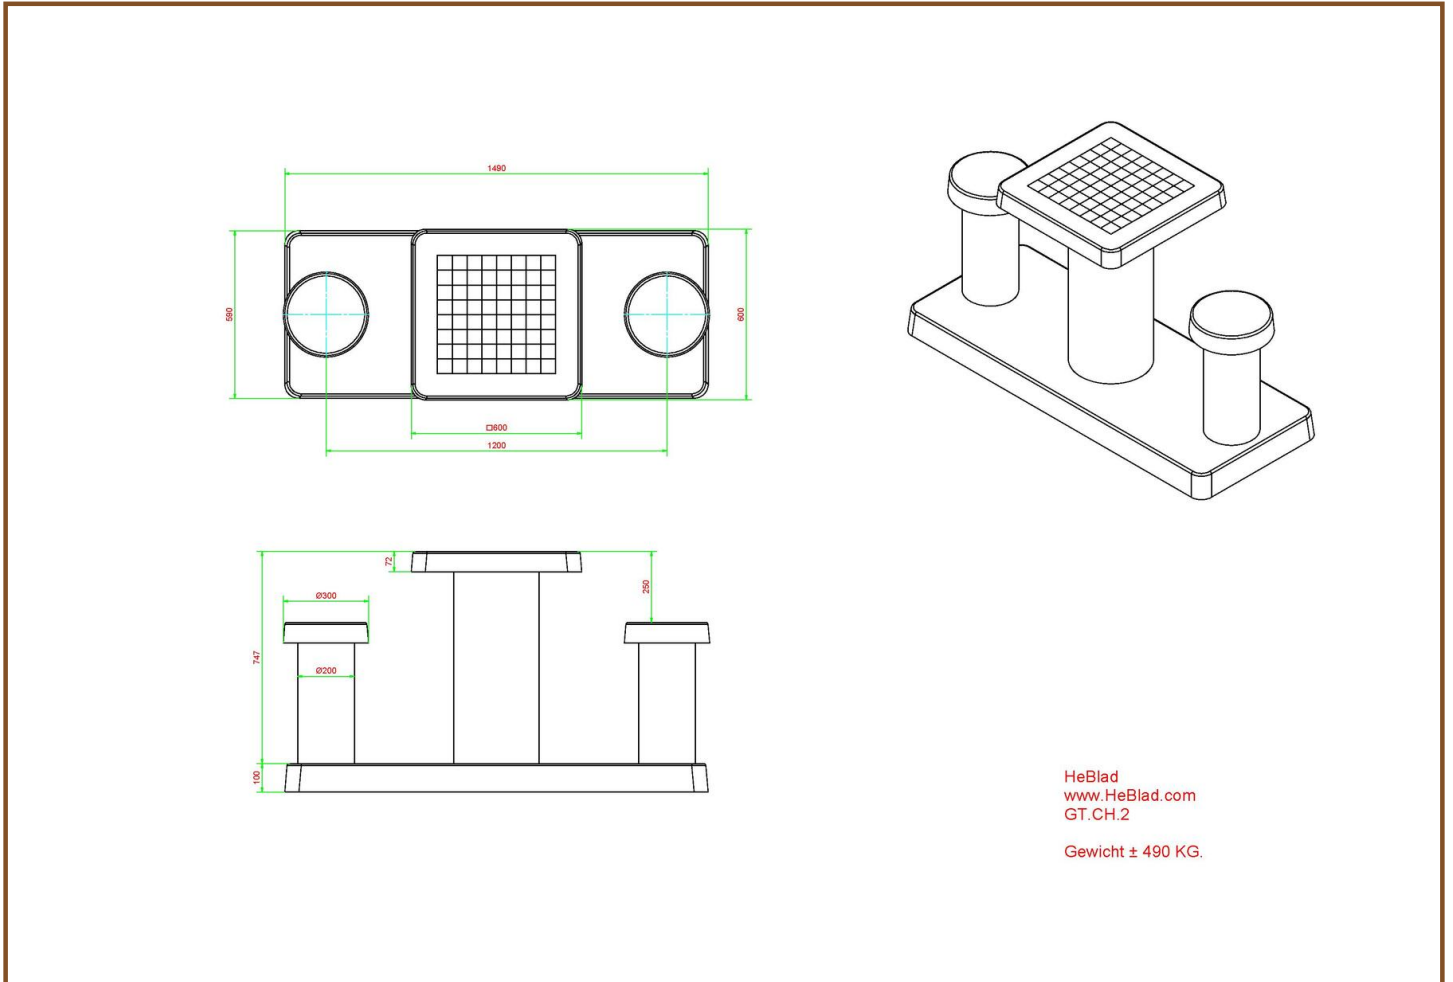

Specifications Chess Table Natural Concrete (2P)

Product code	GT.CH.2	Dimensions tabletop	60 x 60 cm
Colour	Natural concrete	Tabletop thickness	7,2 cm
Dimensions (L X W)	149 x 59 cm	Weight	425 kg
Height tabletop	75 cm	Thickness bottom plate	10 cm
Seat height	50 cm		

Related products

Our products are delivered from our factory in the Netherlands.