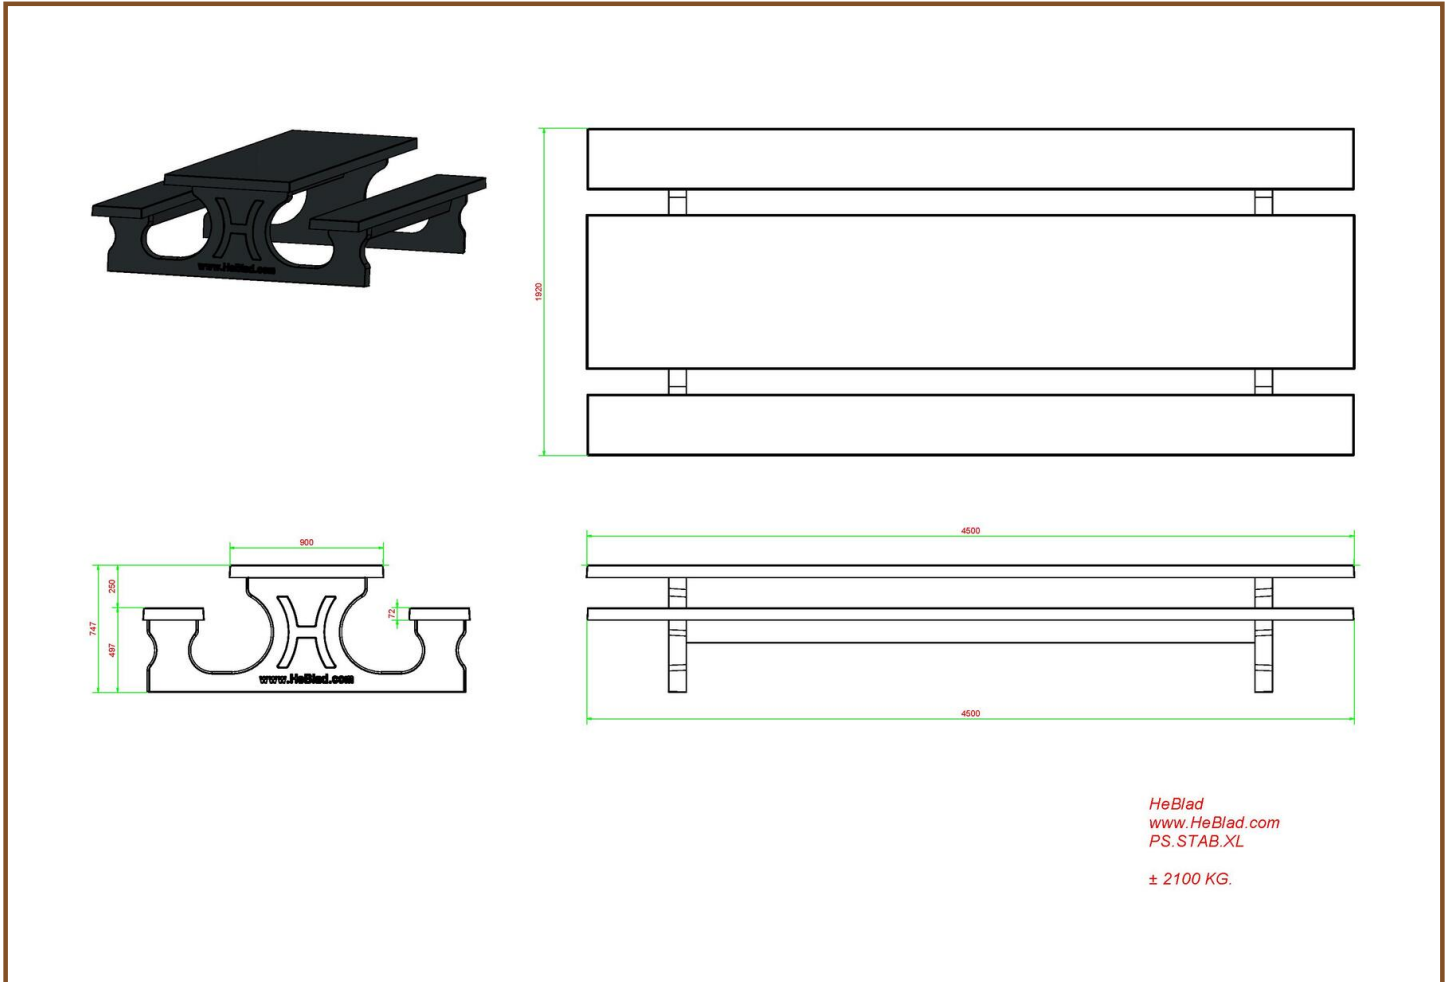

Our products are delivered from our factory in the Netherlands. 17 May 2024 - Prices subject to change

Specifications Picnic table Standard XL Anthracite-Concrete

Product code	PS.STAB.XL	Tabletop thickness	7.2 cm
Colour	Anthracite concrete	Seat height	49.7 cm
Dimensions (L x W x H)	450 x 192 x 75 cm	Weight	2100 kg
Dimensions tabletop (L x W)	450 x 90 cm	Material seat	Beton
Height tabletop	74.7 cm	Distance legs	354,5 cm (center to center)