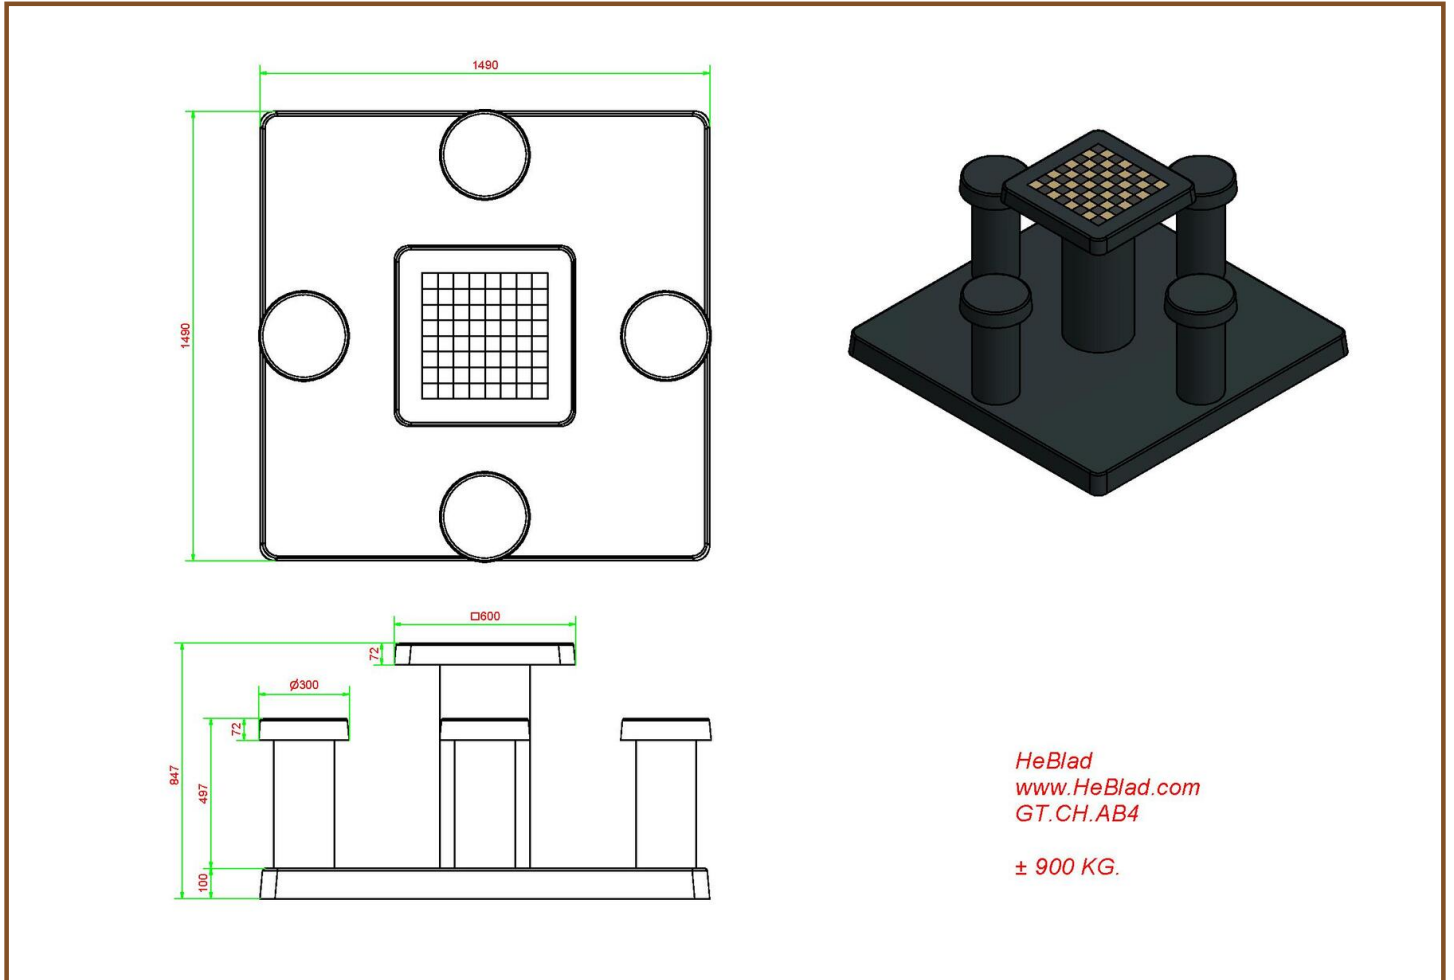

Specifications Chess Table Anthracite-Concrete (4P)

Product code	GT.CH.AB4	Dimensions tabletop	60 x 60 cm
Colour	Anthracite concrete	Tabletop thickness	7,2 cm
Dimensions tabletop (L x W)	149 x 149 cm	Weight	900 kg
Height tabletop	75 cm	Thickness bottom plate	10 cm
Seat height	50 cm		

Related products

Our products are delivered from our factory in the Netherlands.