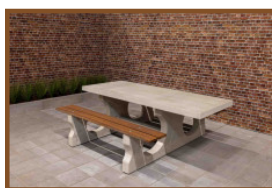

Specifications Bench DeLuxe with bottom plate without backrest Natural Concrete

Product code	BB.DL.OP.ZL	Weight	1200 kg
Colour	Natural concrete	Material seat	Bamboo
Dimensions (L X W)	220 x 120 cm	Number of seats	4
Seat height	47,5 cm		

Related products

PS.DL.RT

Our products are delivered from our factory in the Netherlands.