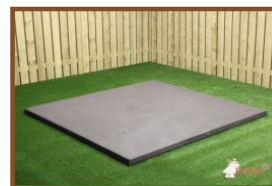

Specifications Concrete Picnic table Standard Oval Anthracite

Product code	PS.STA.OV	Tabletop thickness	7.2 cm
Colour	Anthracite lacquered, RAL 7016	Seat height	49.7 cm
Dimensions (L x W x H)	211 x 205 x 75 cm	Weight	950 kg
Dimensions tabletop (L x W)	205 x 110 cm	Material seat	Beton
Height tabletop	74.7 cm	Distance legs	110 cm (center to center)

Related products

OP.PS.AB

Our products are delivered from our factory in the Netherlands.