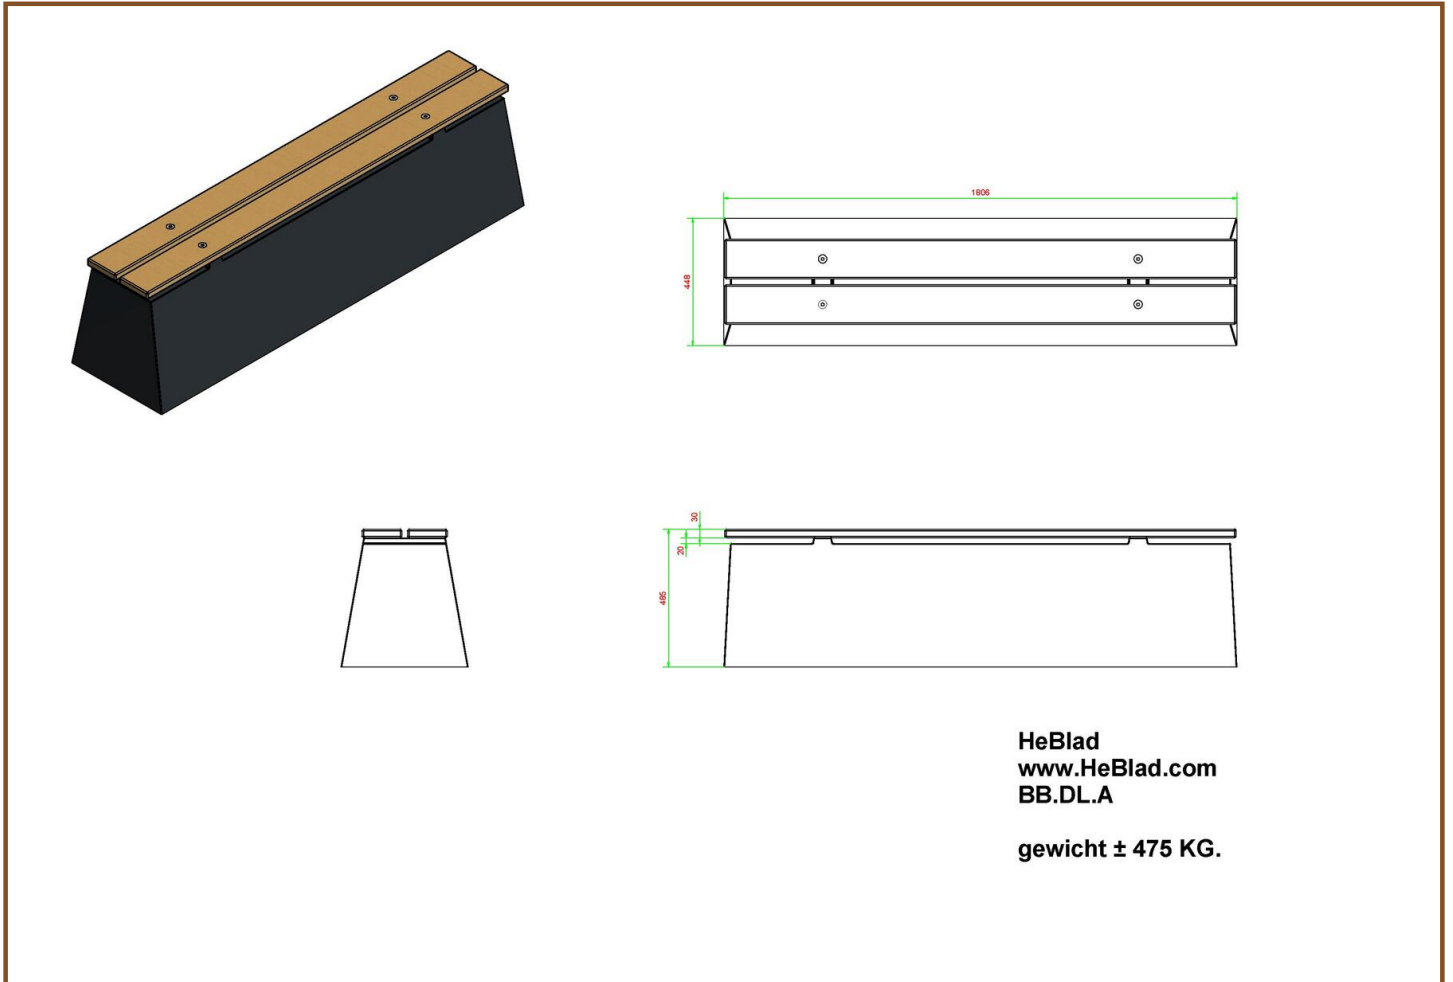

Our products are delivered from our factory in the Netherlands. 17 May 2024 - Prices subject to change

Specifications Concrete Bench DeLuxe Anthracite

Product code	BB.DL.A	Weight	475 kg
Colour	Anthracite lacquered, RAL 7016	Material seat	Bamboo
Dimensions (L x W x H)	180 x 45 x 50 cm	Number of seats	4
Seat height	50 cm		