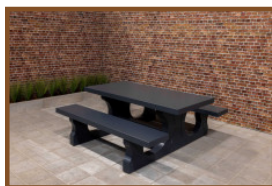

Specifications Bottom plate Picnic table Anthracite-Concrete

Product code	OP.PS.AB	Weight	1000 kg
Colour	Anthracite concrete	lifting device	Concrete screw sleeve M16
Afmeting (L x B x H)	248 x 236 x 7 cm	preparation attachment	Holes for bolts M16
Afwerking onderplaat	Anti-slip (window) profile		

Related products

PS.ST.A

Our products are delivered from our factory in the Netherlands.