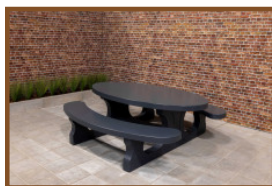

Specifications Picnic table Standard Oval Natural Concrete

Product code	PS.ST.OV	Seat height	50 cm
Colour	Natural concrete	Materiaal zitvlak	Beton
Afmeting (L x B x H)	211 x 205 x 75 cm	Distance legs	110 cm (center to center)
Dimensions tabletop	205 x 110 cm	Weight	950 kg
Tabletop thickness	7 cm	Number of seats	8
Height tabletop	75 cm		

Related products

PS.STA.OV

Our products are delivered from our factory in the Netherlands.