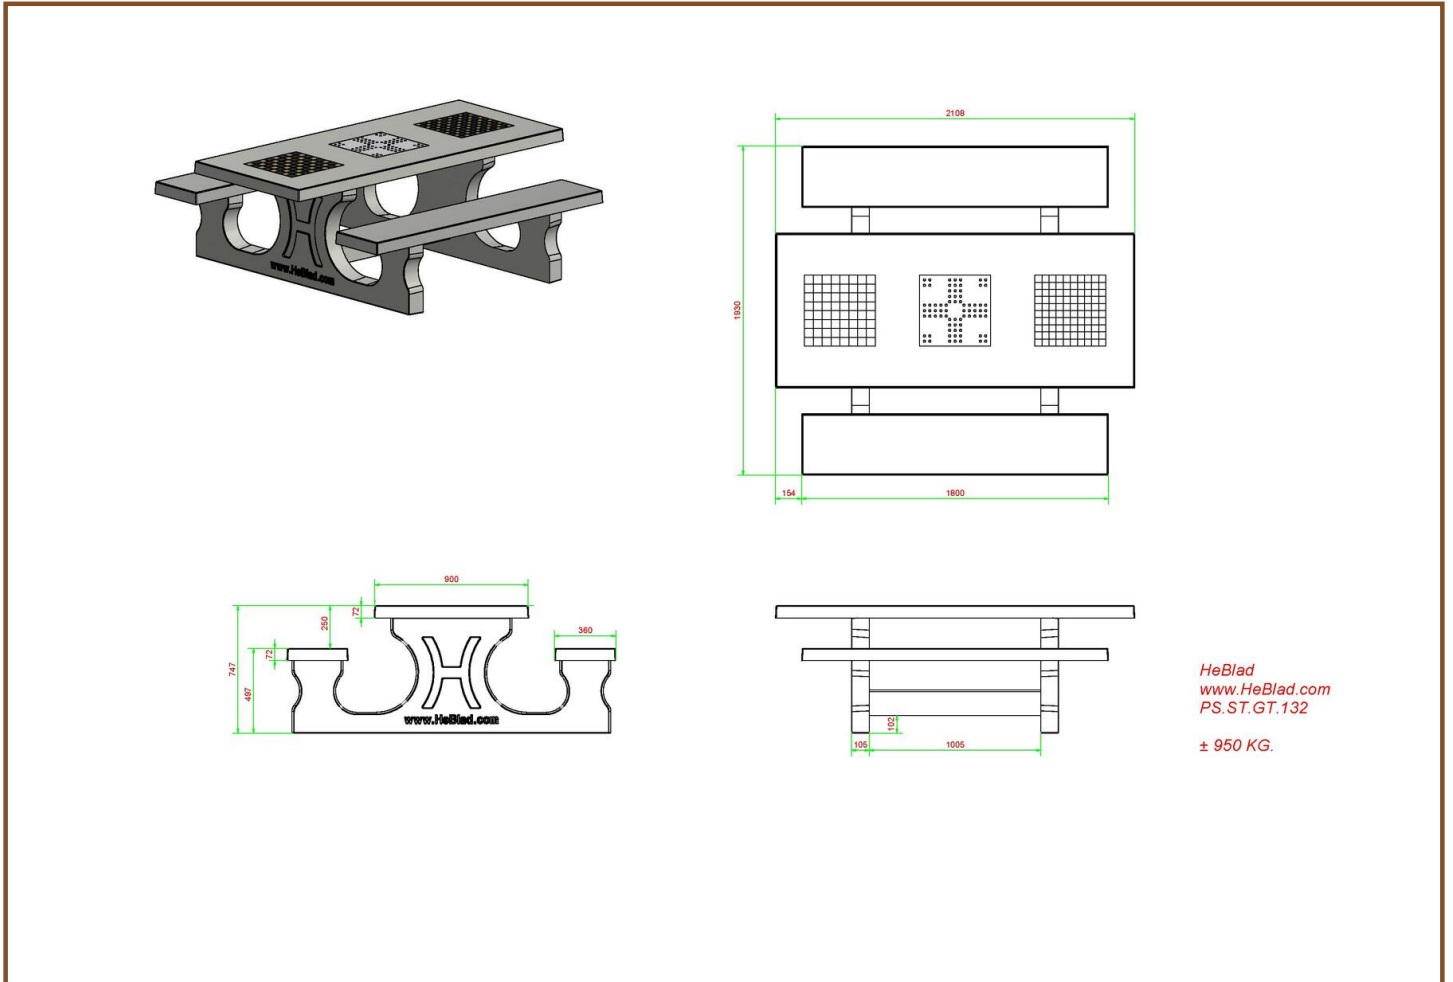

HeBlad
www.HeBlad.com
PS.ST.GT.132
± 950 KG.

Specifications Multi Gaming table (1-3-2) Standard

Product code	PS.ST.GT.132	Height tabletop	75 cm
Colour	Natural concrete	Seat height	50 cm
Afmeting (L x B x H)	210 x 193 x 75 cm	Materiaal zitvlak	Beton
Dimensions tabletop	210 x 90 cm	Distance legs	111 cm (center to center)
Tabletop thickness	7 cm	Weight	950 kg

Our products are delivered from our factory in the Netherlands.