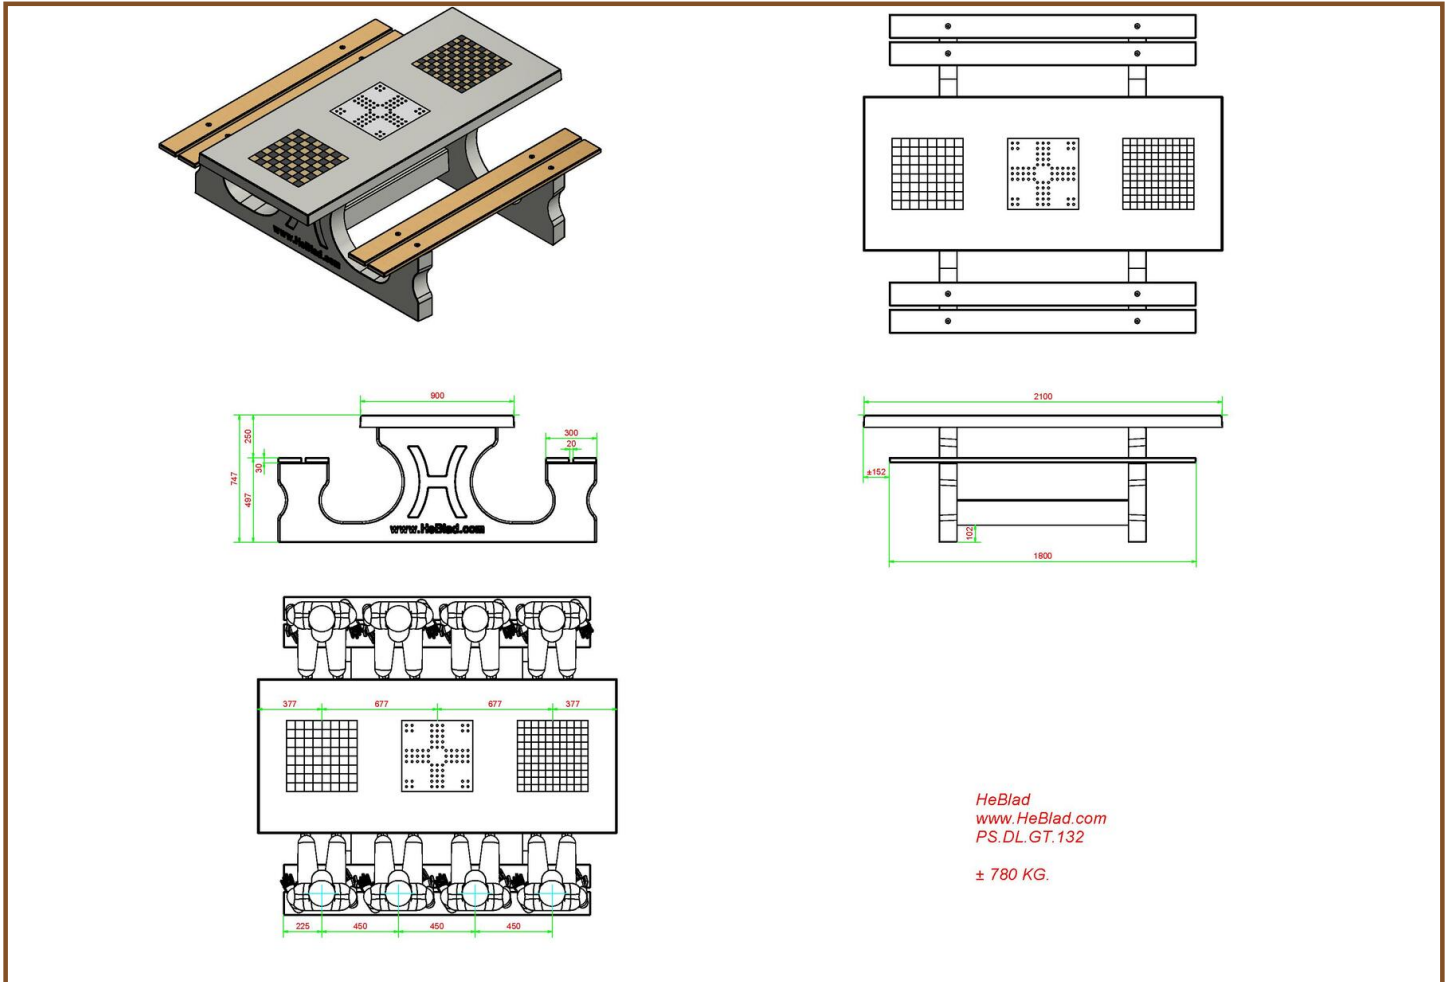

Specifications Multi Gaming table (1-3-2) DeLuxe

Product code	PS.DL.GT.132	Height tabletop	75 cm
Colour	Natural concrete	Seat height	50 cm
Afmeting (L x B x H)	210 x 193 x 75 cm	Materiaal zitvlak	Bamboo
Dimensions tabletop	210 x 90 cm	Distance legs	111 cm (center to center)
Tabletop thickness	7 cm	Weight	780 kg

Related products

Our products are delivered from our factory in the Netherlands.