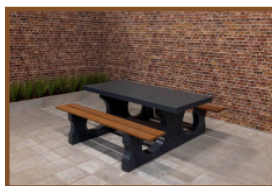

Specifications Picnic table DeLuxe

Product code	PS.DL	Seat height	50 cm
Colour	Natural concrete	Materiaal zitvlak	Bamboo
Afmeting (L x B x H)	180 x 187 x 75 cm	Distance legs	111 cm (center to center)
Dimensions tabletop	180 x 90 cm	Weight	720 kg
Tabletop thickness	7 cm	Number of seats	8
Height tabletop	75 cm		

Related products

PS.DL.A

Our products are delivered from our factory in the Netherlands.