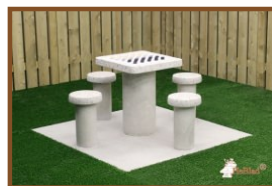

Specifications Set of rubber dampers for football table, 16 pcs.

Product code	HB.FB.Bumperset
Material	Rubber

Related products

HB.FB.A

PP.AR.BL

GT.CK.G4

HB.FB.Ball6

HB.FB.DOLL