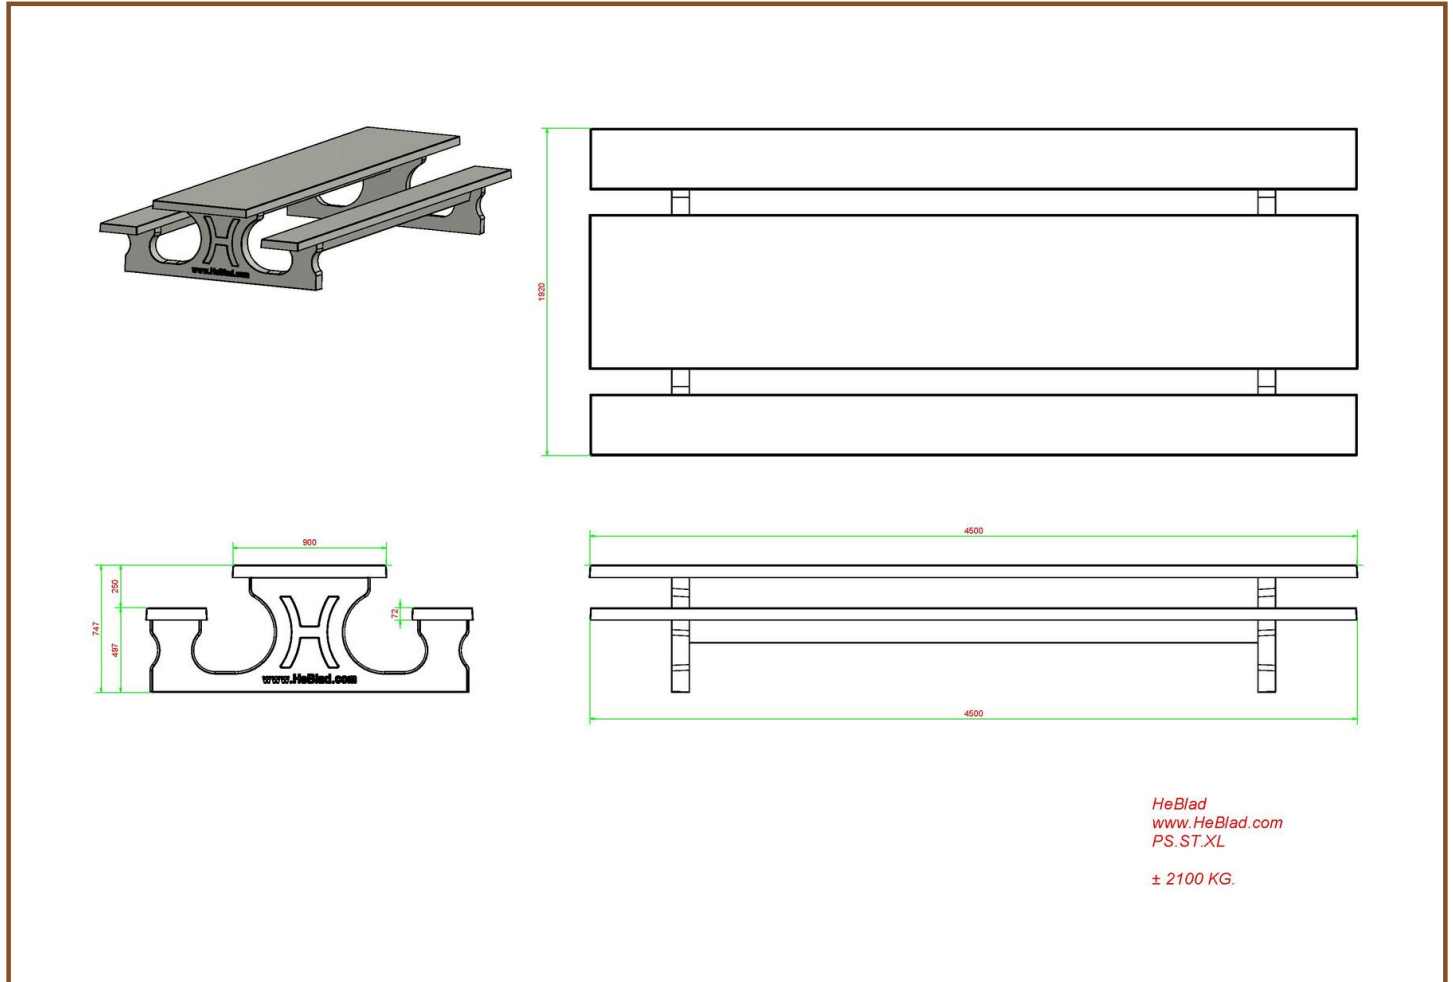

Specifications Picnic table Standard XL Natural Concrete

Product code	PS.ST.XL	Tabletop thickness	7 cm
Colour	Natural concrete	Seat height	50 cm
Afmeting (L x B x H)	450 x 192 x 75 cm	Weight	2100 kg
Dimensions tabletop	450 x 90 cm	Materiaal zitvlak	Beton
Height tabletop	75 cm	Distance legs	355 cm (hart op hart)

Related products

Our products are delivered from our factory in the Netherlands.