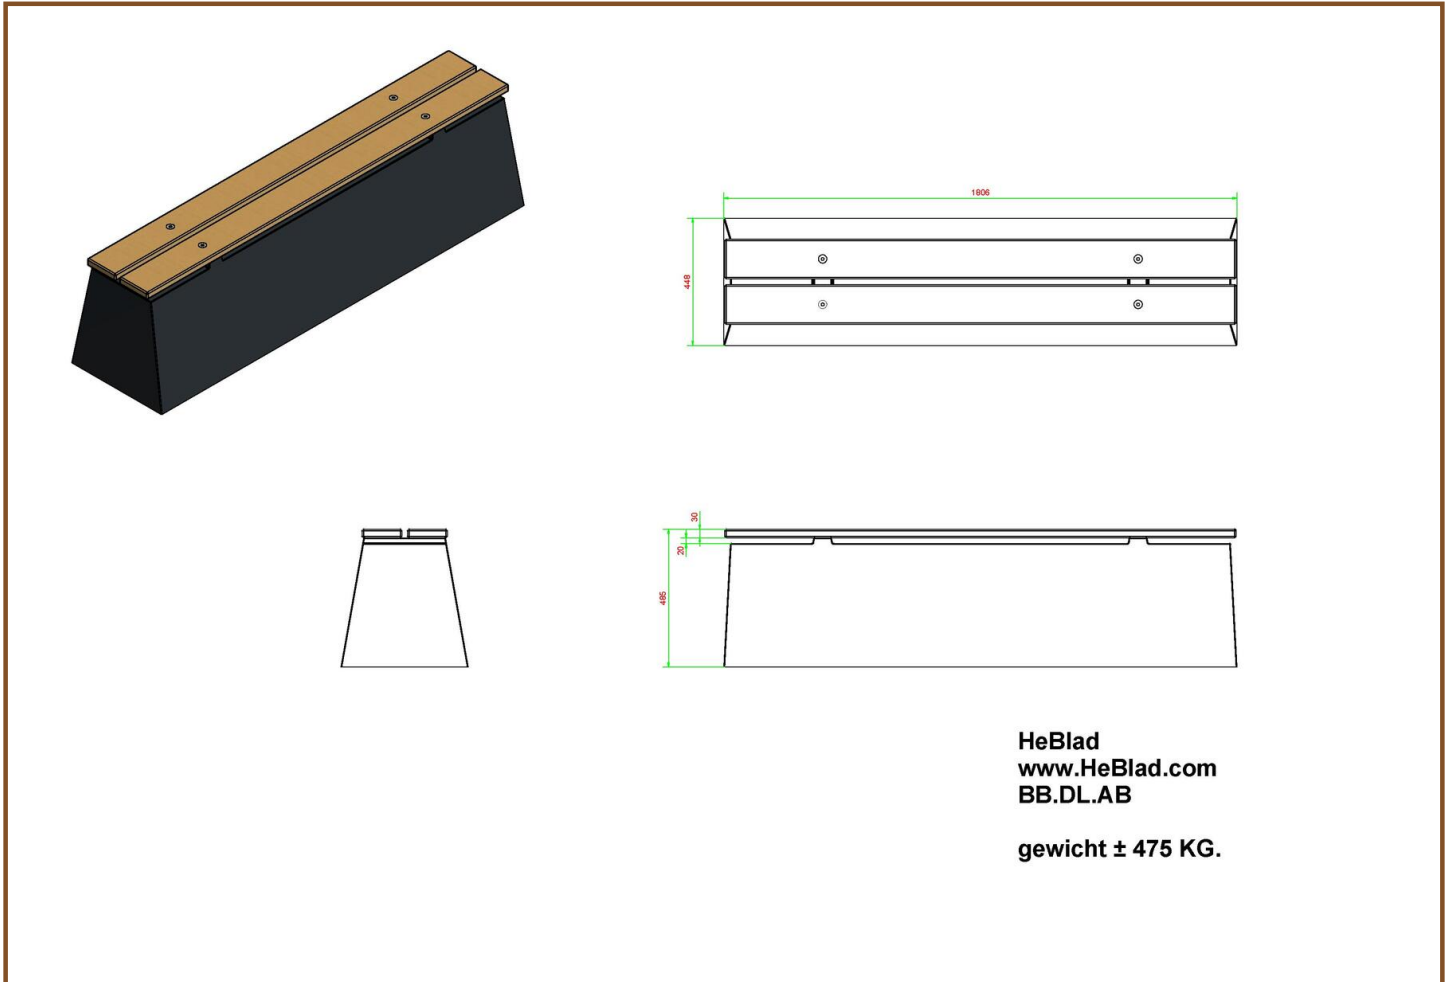

Specifications Bench DeLuxe Anthracite-Concrete

Product code	BB.DL.AB	Seat height	50 cm
Colour	Anthracite concrete	Materiaal zitvlak	Bamboo
Afmeting (L x B x H)	180 x 45 x 50 cm	Number of seats	4
Afmeting zitvlak	180 x 30 cm	Weight	475 kg

Related products