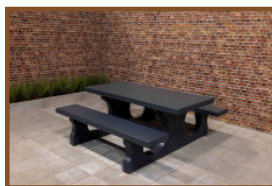

Specifications Picnic table Standard Anthracite-Concrete

Product code	PS.ST.AB	Seat height	50 cm
Colour	Anthracite concrete	Materiaal zitvlak	Beton
Afmeting (L x B x H)	180 x 192 x 75 cm	Distance legs	111 cm (center to center)
Dimensions tabletop	180 x 90 cm	Weight	905 kg
Tabletop thickness	7 cm	Number of seats	8
Height tabletop	75 cm		

Related products

PS.ST.A

Our products are delivered from our factory in the Netherlands.