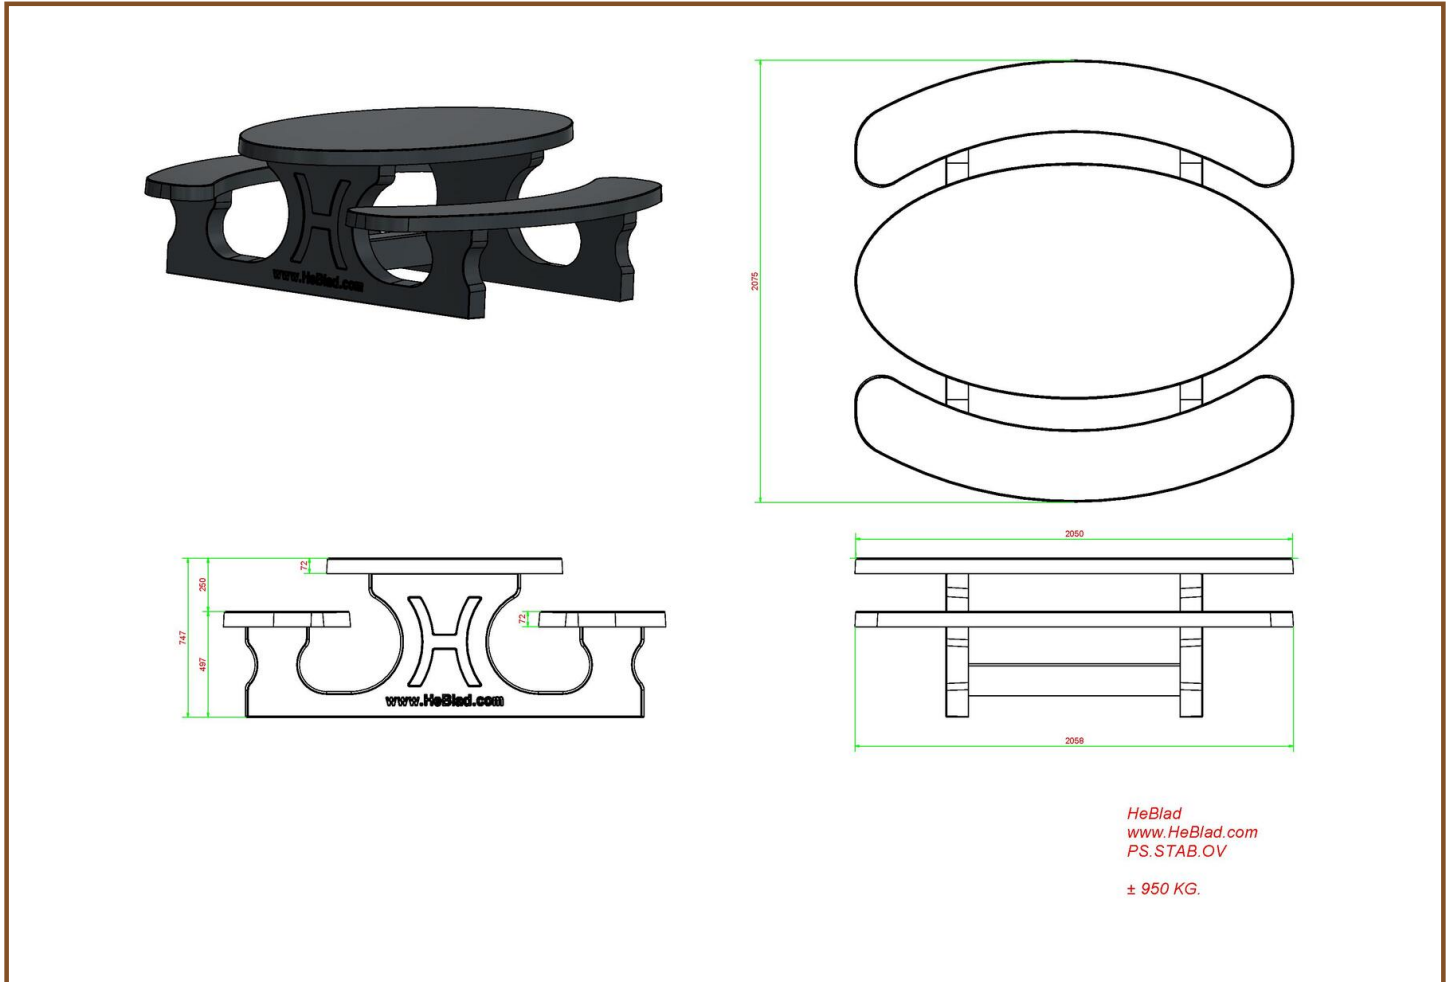

Our products are delivered from our factory in the Netherlands. 27 July 2024 - Prices subject to change

Specifications Picnic table Standard Oval Anthracite-Concrete

Product code	PS.STAB.OV	Seat height	50 cm
Colour	Anthracite concrete	Materiaal zitvlak	Beton
Afmeting (L x B x H)	211 x 205 x 75 cm	Distance legs	110 cm (center to center)
Dimensions tabletop	205 x 110 cm	Weight	950 kg
Tabletop thickness	7 cm	Number of seats	8
Height tabletop	75 cm		