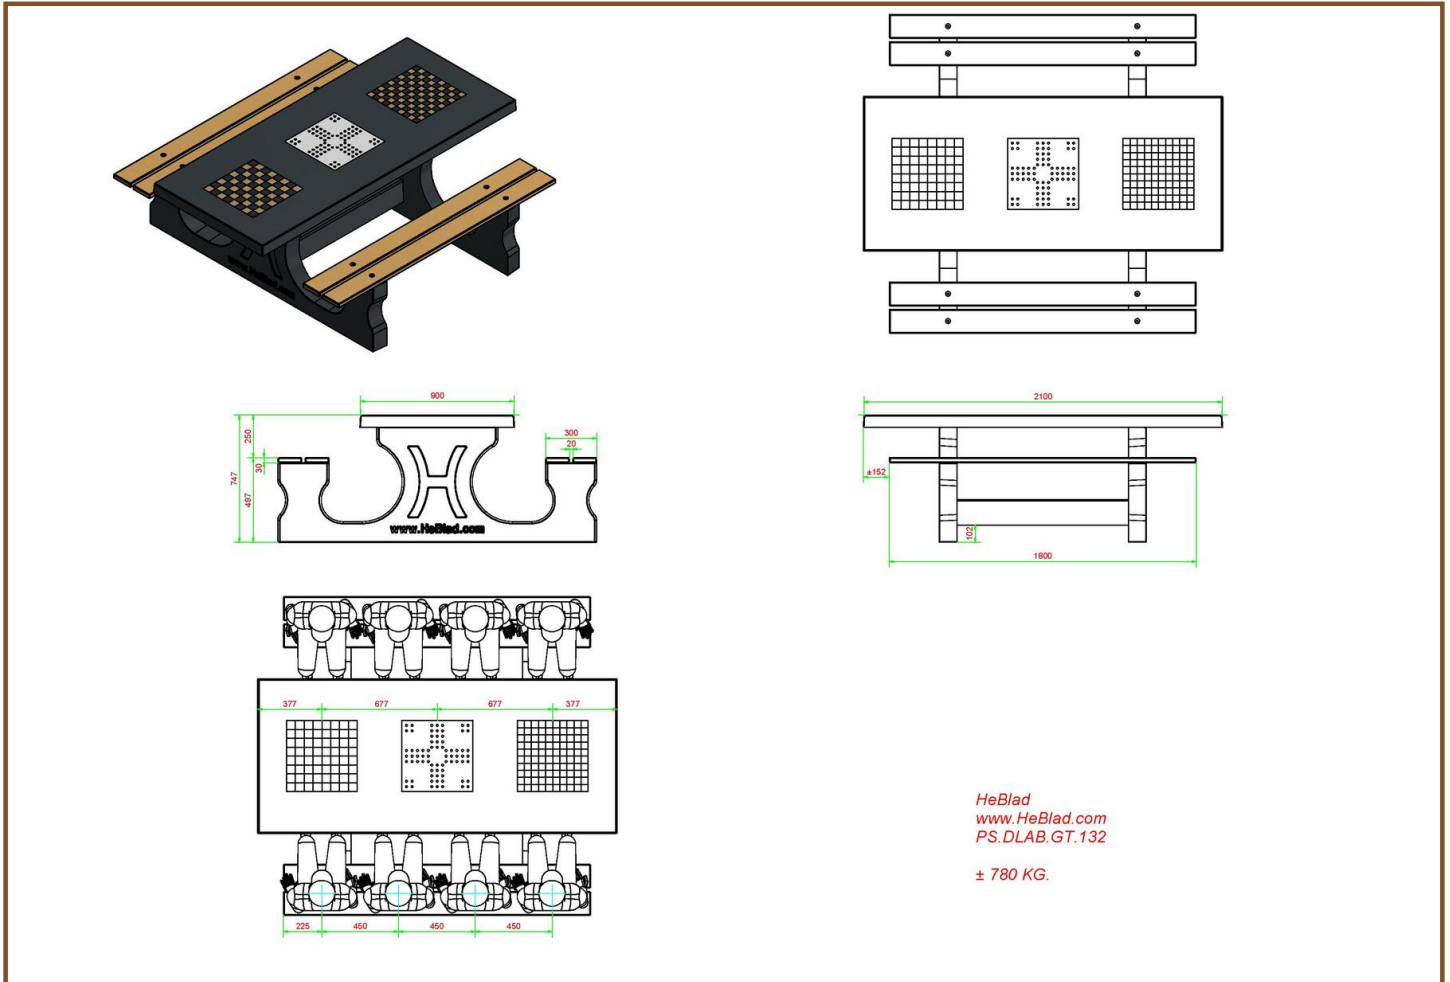

Specifications Multi Gaming table (1-3-2) DeLuxe Anthracite-Concrete

Product code	PS.DLAB.GT.132	Height tabletop	75 cm
Colour	Anthracite concrete	Seat height	50 cm
Afmeting (L x B x H)	210 x 193 x 75 cm	Materiaal zitvlak	Bamboo
Dimensions tabletop	210 x 90 cm	Distance legs	111 cm (center to center)
Tabletop thickness	7 cm	Weight	780 kg