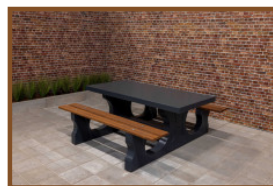

Specifications Bottom plate for all brands of Benches Natural Concrete

Product code	OP.BB	Weight	525 kg
Colour	Naturel beton	Afwerking onderplaat	Anti-slip (window) profile
Afmeting (L x B x H)	248 x 120 x 7 cm	lifting device	Concrete screw sleeve M16

Related products

PS.DL.A

Our products are delivered from our factory in the Netherlands.