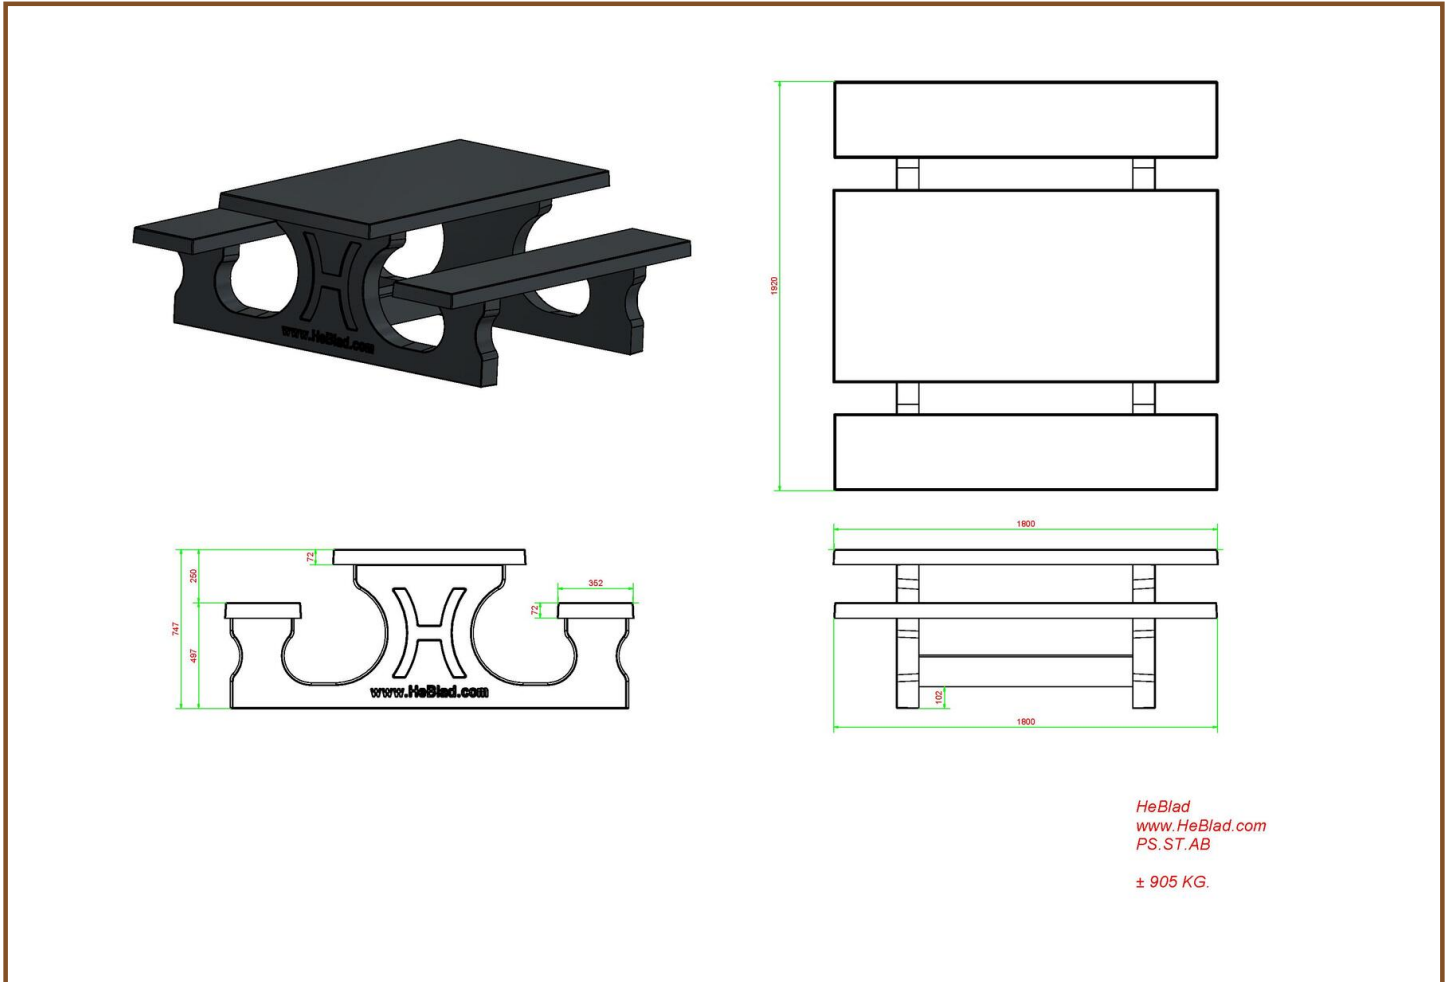

Our products are delivered from our factory in the Netherlands. 27 July 2024 - Prices subject to change

Specifications Picnic table Standard Anthracite-Concrete

Product code	PS.ST.AB	Seat height	50 cm
Colour	Anthracite concrete	Materiaal zitvlak	Beton
Afmeting (L x B x H)	180 x 192 x 75 cm	Distance legs	111 cm (center to center)
Dimensions tabletop	180 x 90 cm	Weight	905 kg
Tabletop thickness	7 cm	Number of seats	8
Height tabletop	75 cm		