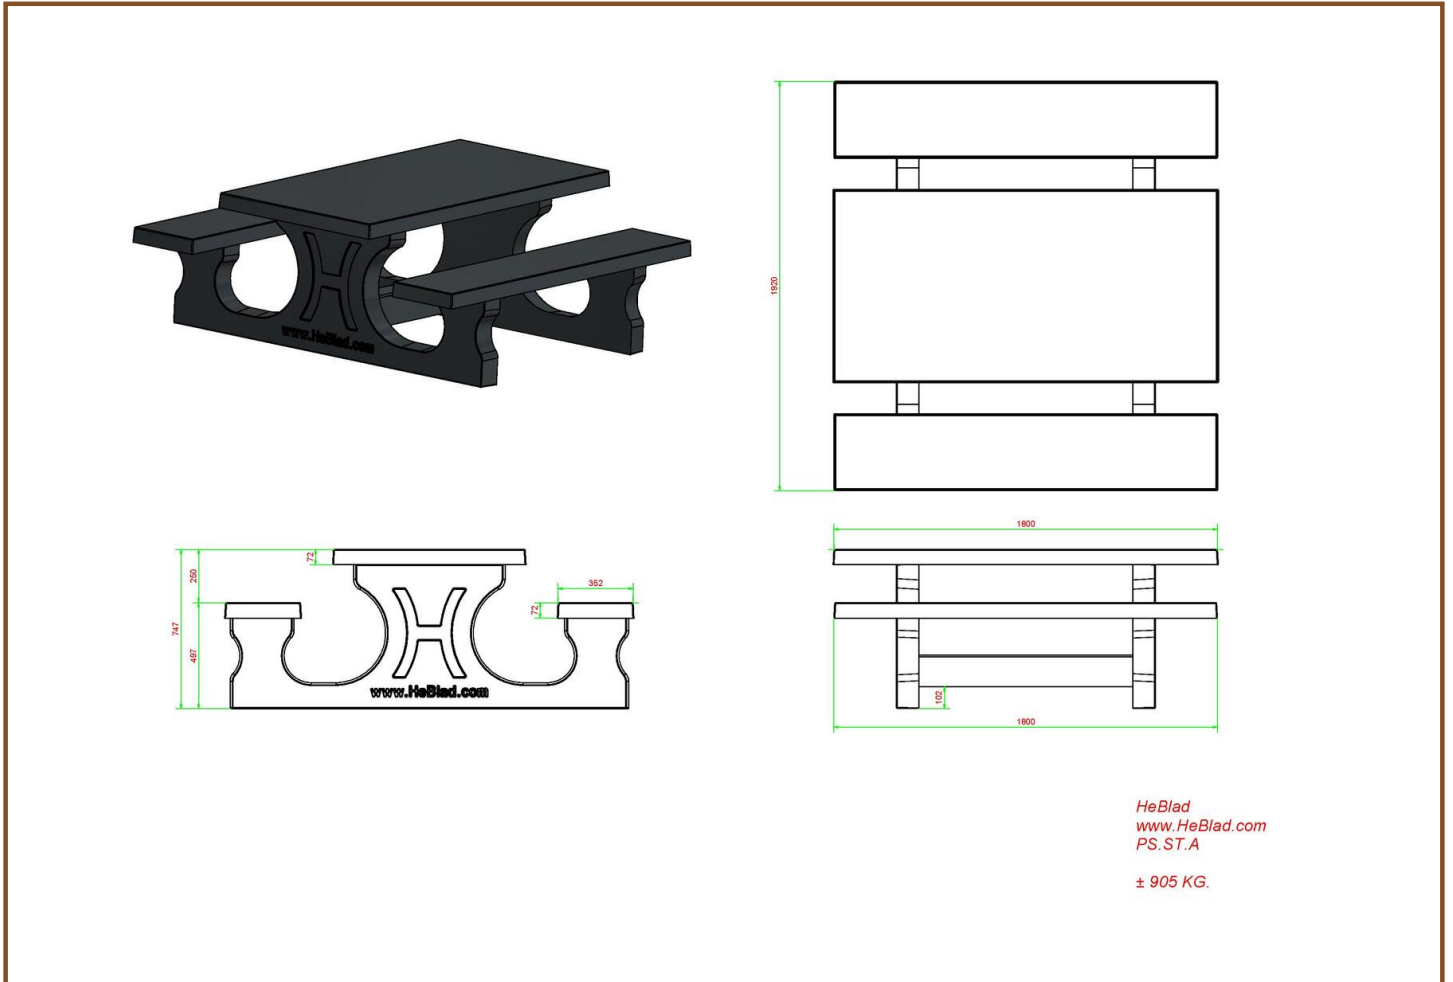

Specifications Concrete Picnic table Standard Anthracite

Product code	PS.ST.A	Seat height	50 cm
Colour	Anthracite lacquered, RAL 7016	Materiaal zitvlak	Beton
Afmeting (L x B x H)	180 x 192 x 75 cm	Distance legs	111 cm (center to center)
Dimensions tabletop	180 x 90 cm	Weight	905 kg
Tabletop thickness	7 cm	Number of seats	8
Height tabletop	75 cm		

Related products

Our products are delivered from our factory in the Netherlands.