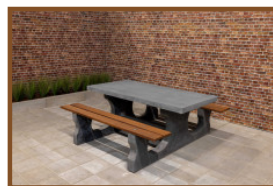

Specifications Picnic table Standard Anthracite-Concrete

Product code	PS.ST.AB	Seat height	50 cm
Colour	Anthracite concrete	Materiaal zitvlak	Beton
Afmeting (L x B x H)	180 x 192 x 75 cm	Distance legs	111 cm (center to center)
Dimensions tabletop	180 x 90 cm	Weight	905 kg
Tabletop thickness	7 cm	Number of seats	8
Height tabletop	75 cm		

Related products

PS.DLAB

Our products are delivered from our factory in the Netherlands.