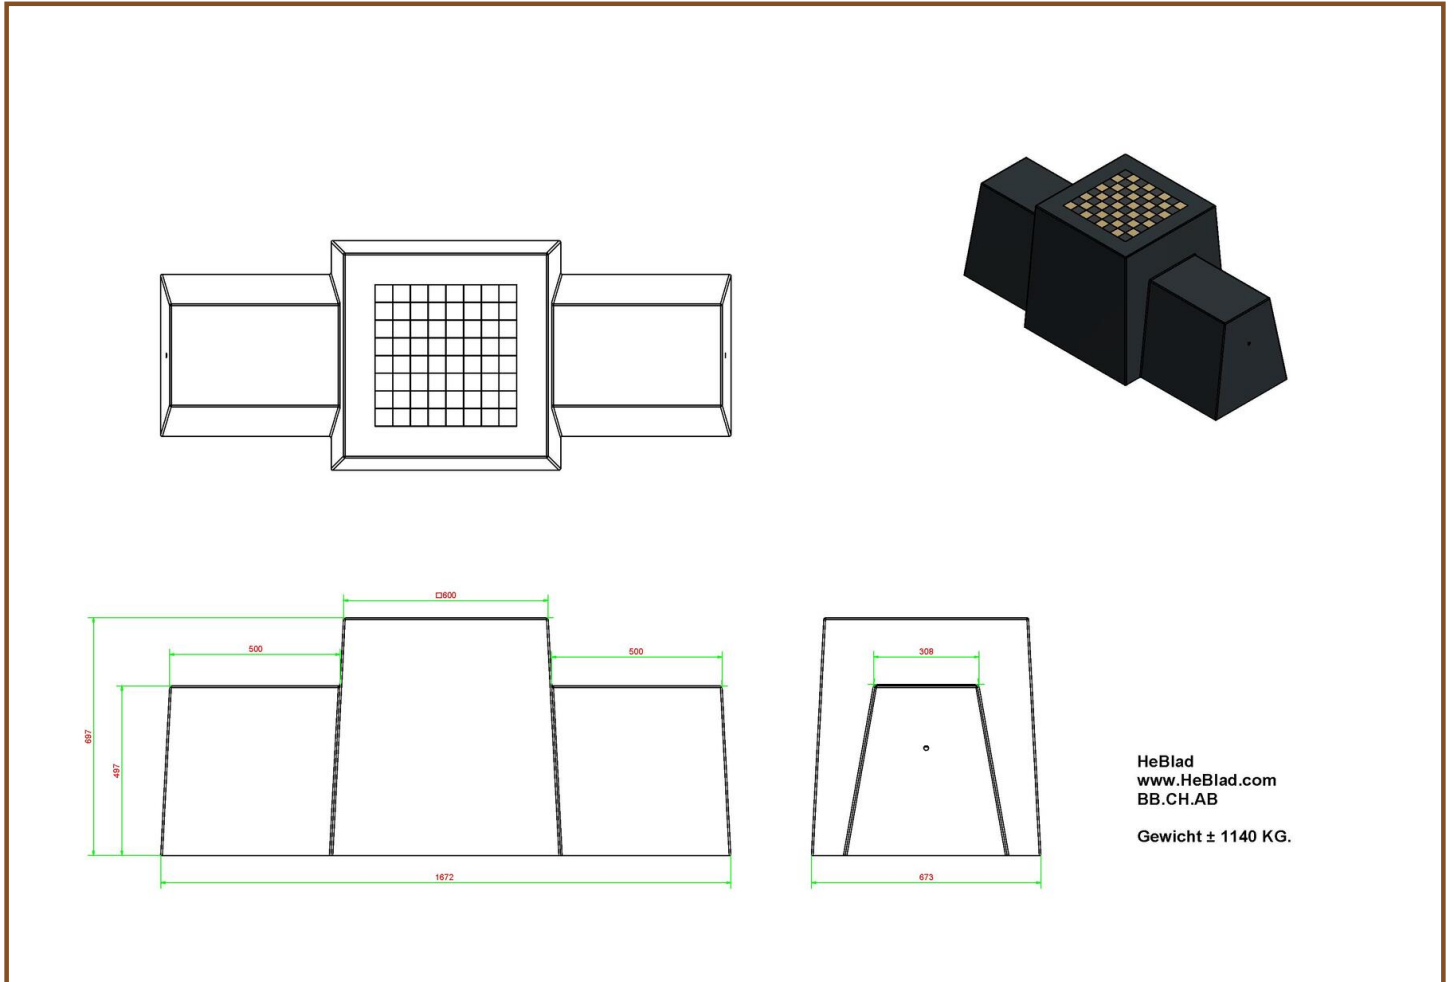

HeBlad
www.HeBlad.com
BB.CH.AB
Gewicht ± 1140 KG.

Specifications Chess Bench, Anthracite-Concrete

Product code	BB.CH.AB	Height tabletop	70 cm
Colour	Antraciet-beton	Weight	1140 kg
Afmeting (L x B x H)	167 x 67 x 70 cm	Number of seats	2
Seat height	50 cm		

Related products

Our products are delivered from our factory in the Netherlands.