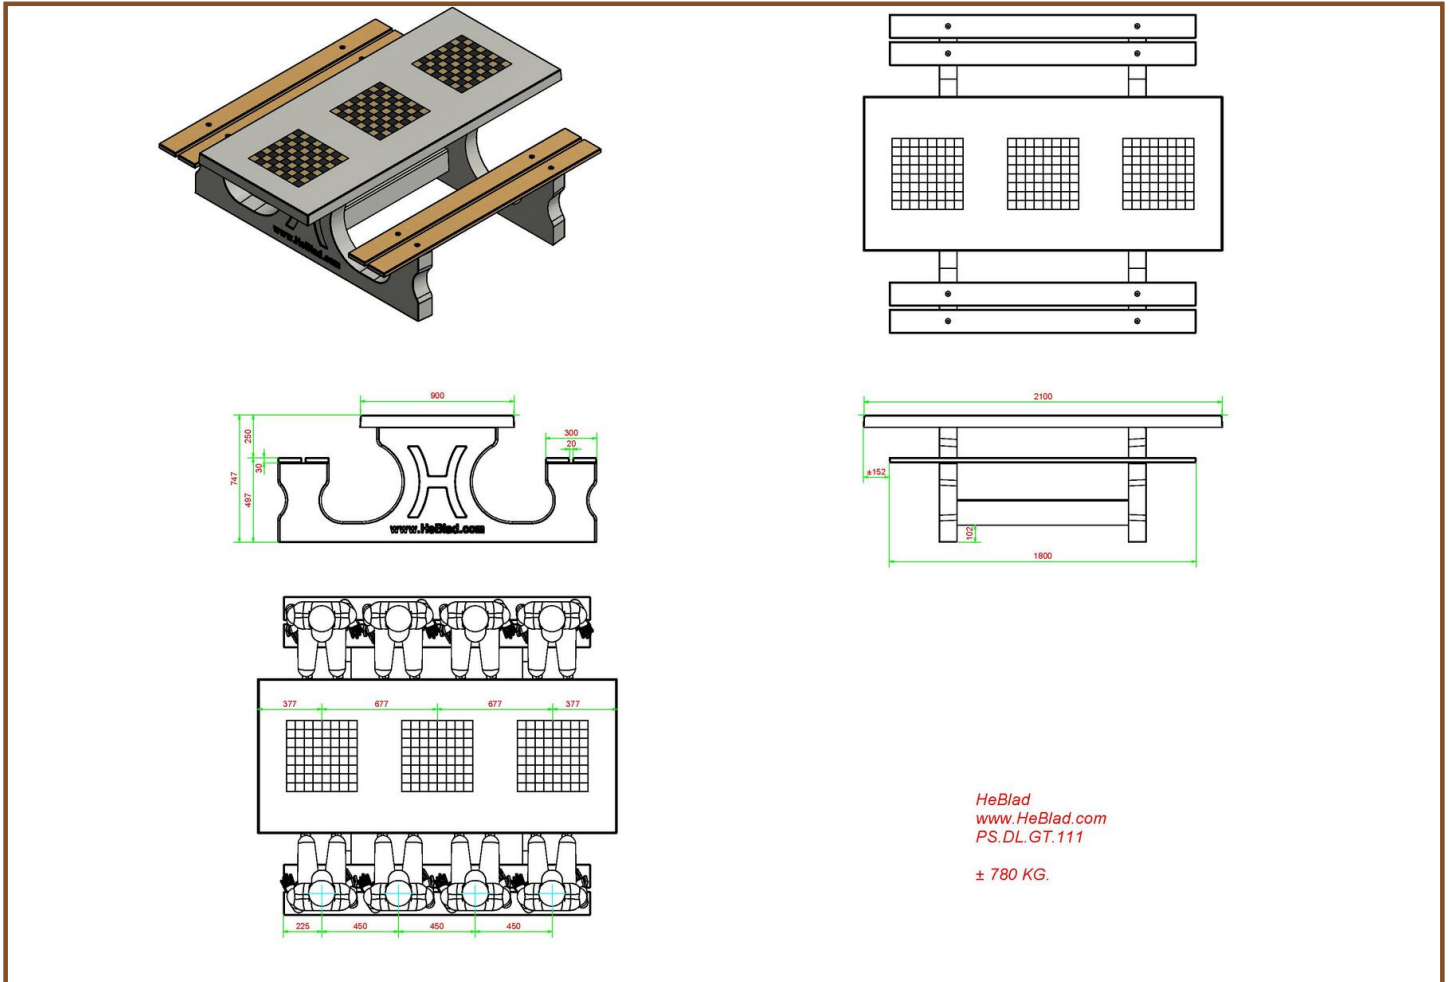

Specifications Multi Gaming table (1-1-1) DeLuxe

Product code	PS.DL.GT.111	Height tabletop	75 cm
Colour	Natural concrete	Seat height	50 cm
Afmeting (L x B x H)	210 x 193 x 75 cm	Materiaal zitvlak	Bamboo
Dimensions tabletop	210 x 90 cm	Distance legs	111 cm (center to center)
Tabletop thickness	7 cm	Weight	780 kg