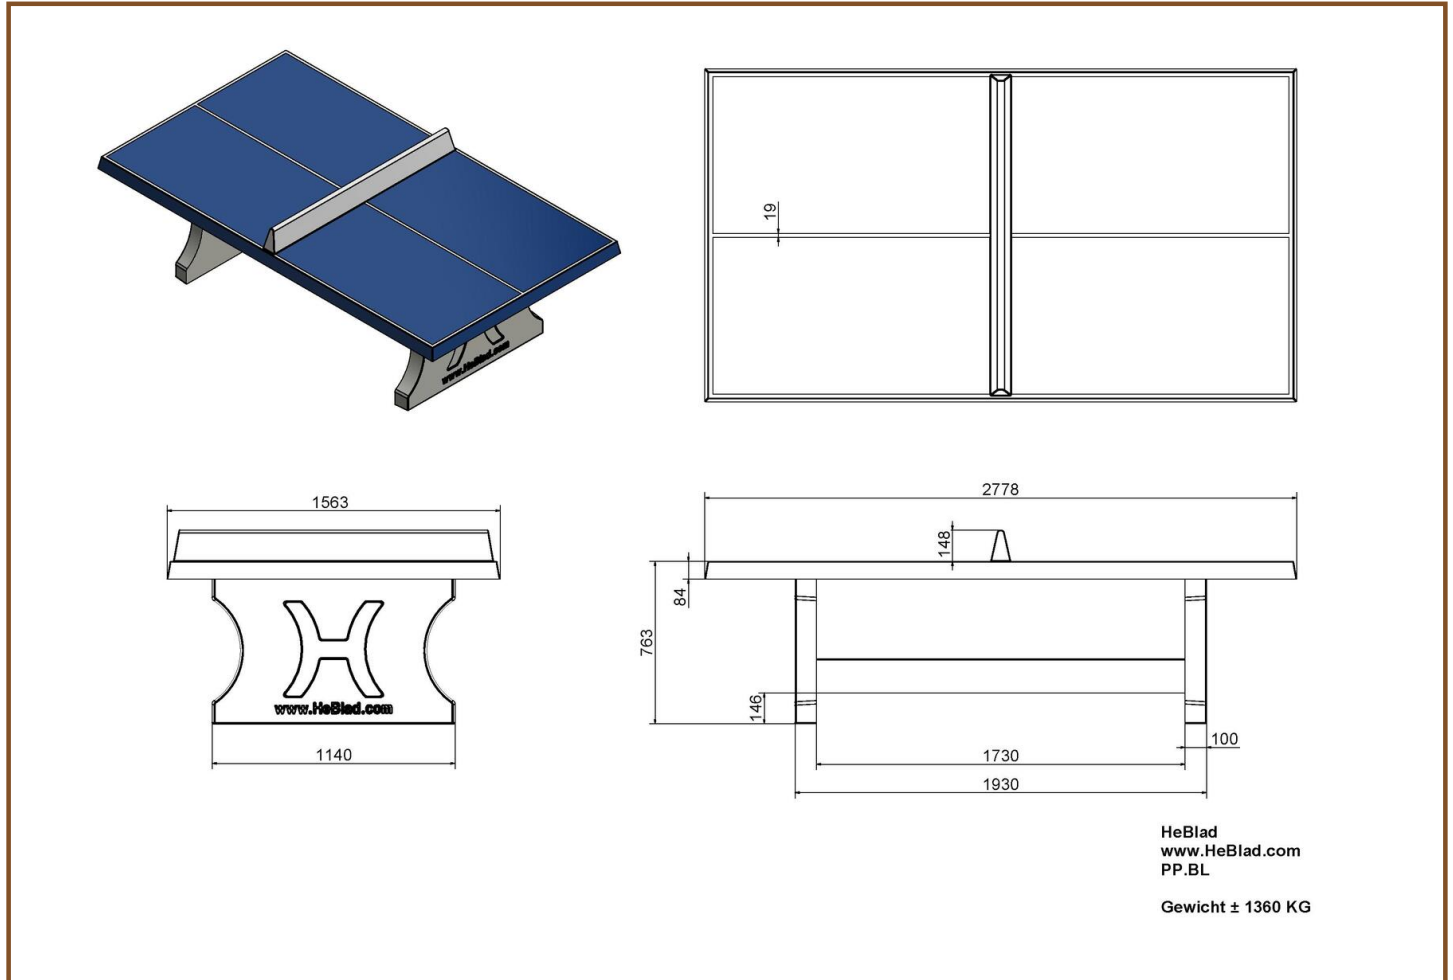

Specifications Concrete Ping-pong table blue

Product code	PP.BL	Height tabletop	76 cm
Colour	Blauw - RAL 5005	Height of the net	14,75 cm
Dimensions tabletop	274 x 152 cm	Weight	1360 kg
Dimensions underside tabletop	278 x 156 cm	Distance legs	183 cm (center to center)
Tabletop thickness	8,4 cm		

Related products

Our products are delivered from our factory in the Netherlands.