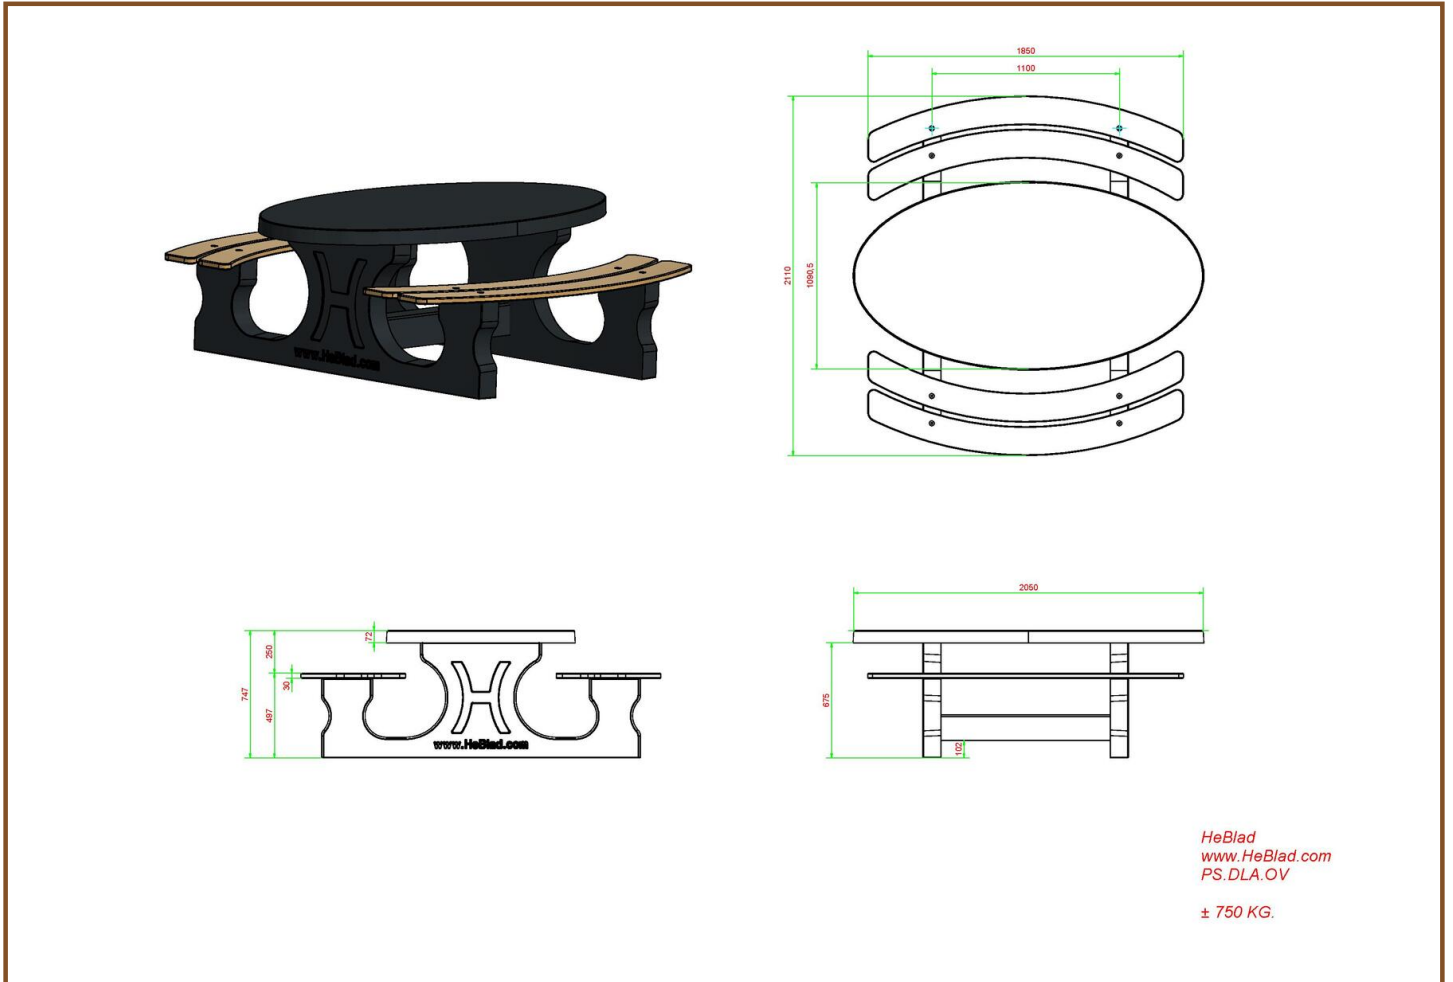

Specifications Concrete Picnic table DeLuxe Oval Anthracite

Product code	PS.DLA.OV	Seat height	50 cm
Colour	Anthracite lacquered, RAL 7016	Materiaal zitvlak	Bamboo
Afmeting (L x B x H)	211 x 205 x 75 cm	Distance legs	110 cm (center to center)
Dimensions tabletop	205 x 110 cm	Weight	750 kg
Tabletop thickness	7 cm	Number of seats	8
Height tabletop	75 cm		

Related products

Our products are delivered from our factory in the Netherlands.