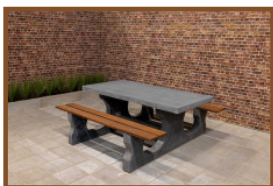

Related products

PS.DL.AB