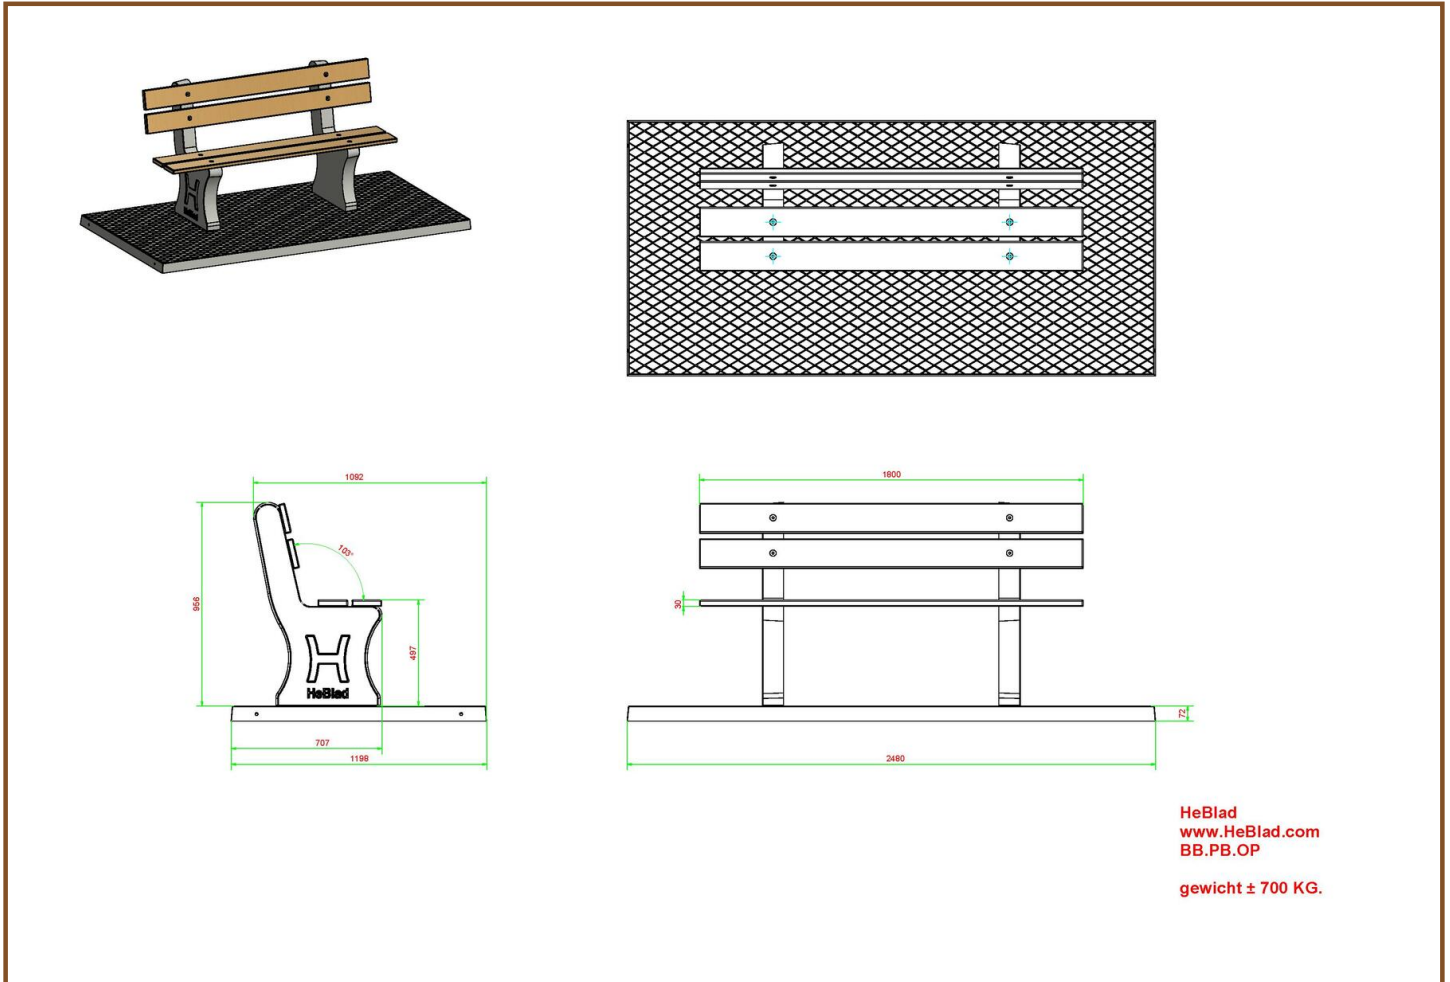

Specifications Park Bench with bottom plate Natural Concrete

Product code	BB.PB.OP	Materiaal zitvlak	Bamboo
Colour	Natural concrete	Number of seats	4
Afmeting (L x B x H)	248 x 120 x 103 cm	Afmeting onderplaat (L x B x H)	248 x 120 x 7 cm
Afmeting zitvlak	180 x 30 cm	Afwerking onderplaat	Anti-slip (window) profile
Seat height	49 cm	Weight	650 kg
Seating corner	103 degrees		

Related products

Our products are delivered from our factory in the Netherlands.