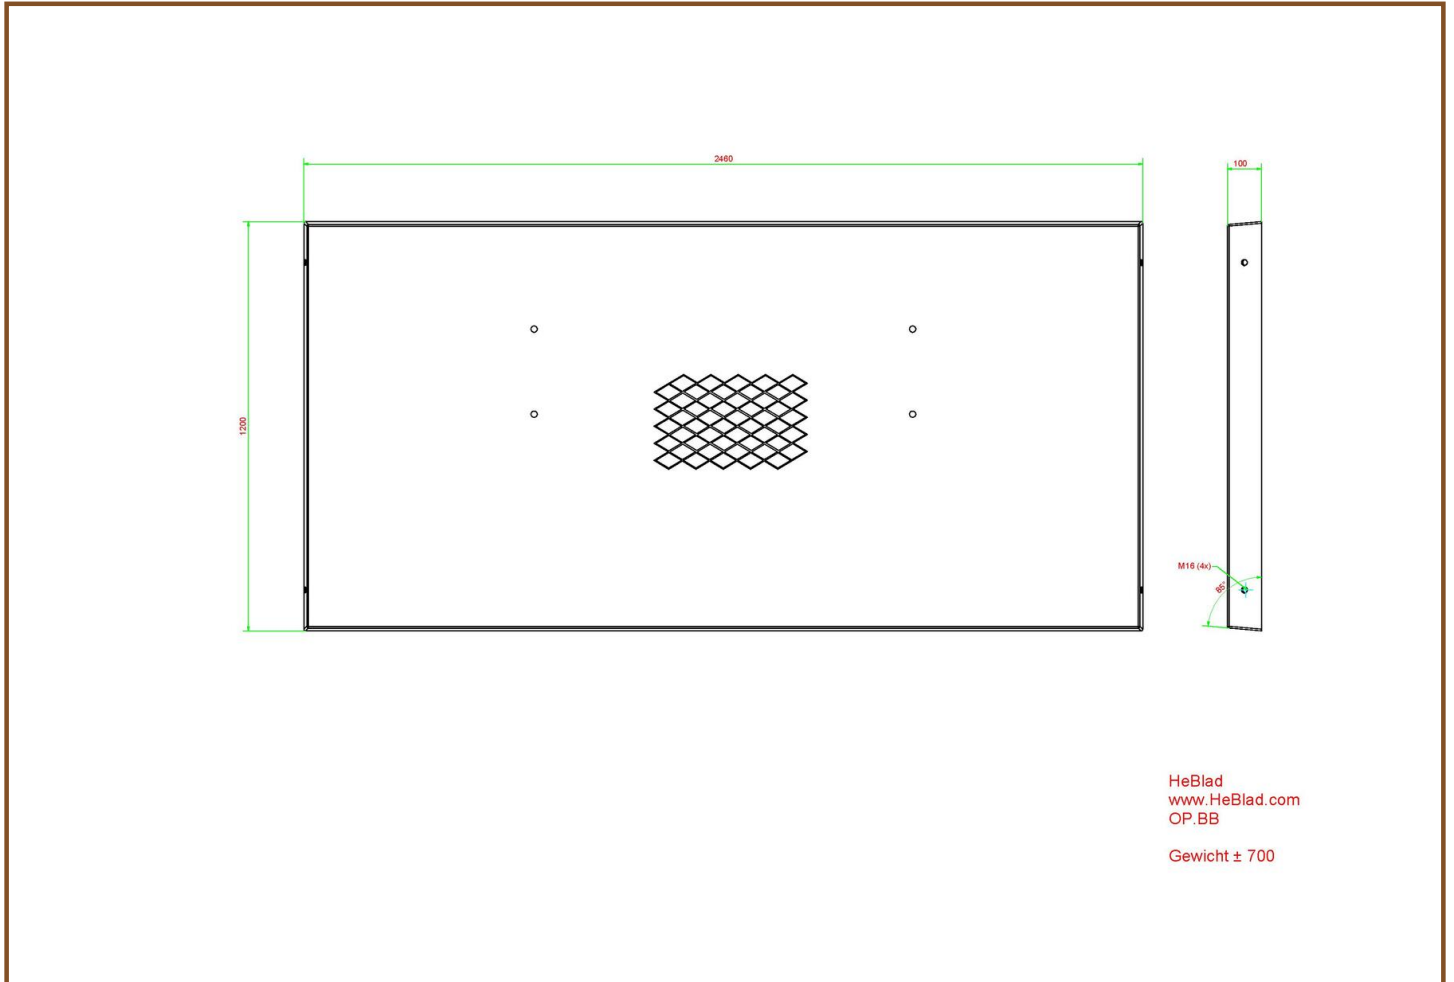

Specifications Bottom plate for all brands of Benches Natural Concrete

Product code	OP.BB	Weight	525 kg
Colour	Naturel beton	Afwerking onderplaat	Anti-slip (window) profile
Afmeting (L x B x H)	248 x 120 x 7 cm	lifting device	Concrete screw sleeve M16

Related products

Our products are delivered from our factory in the Netherlands.