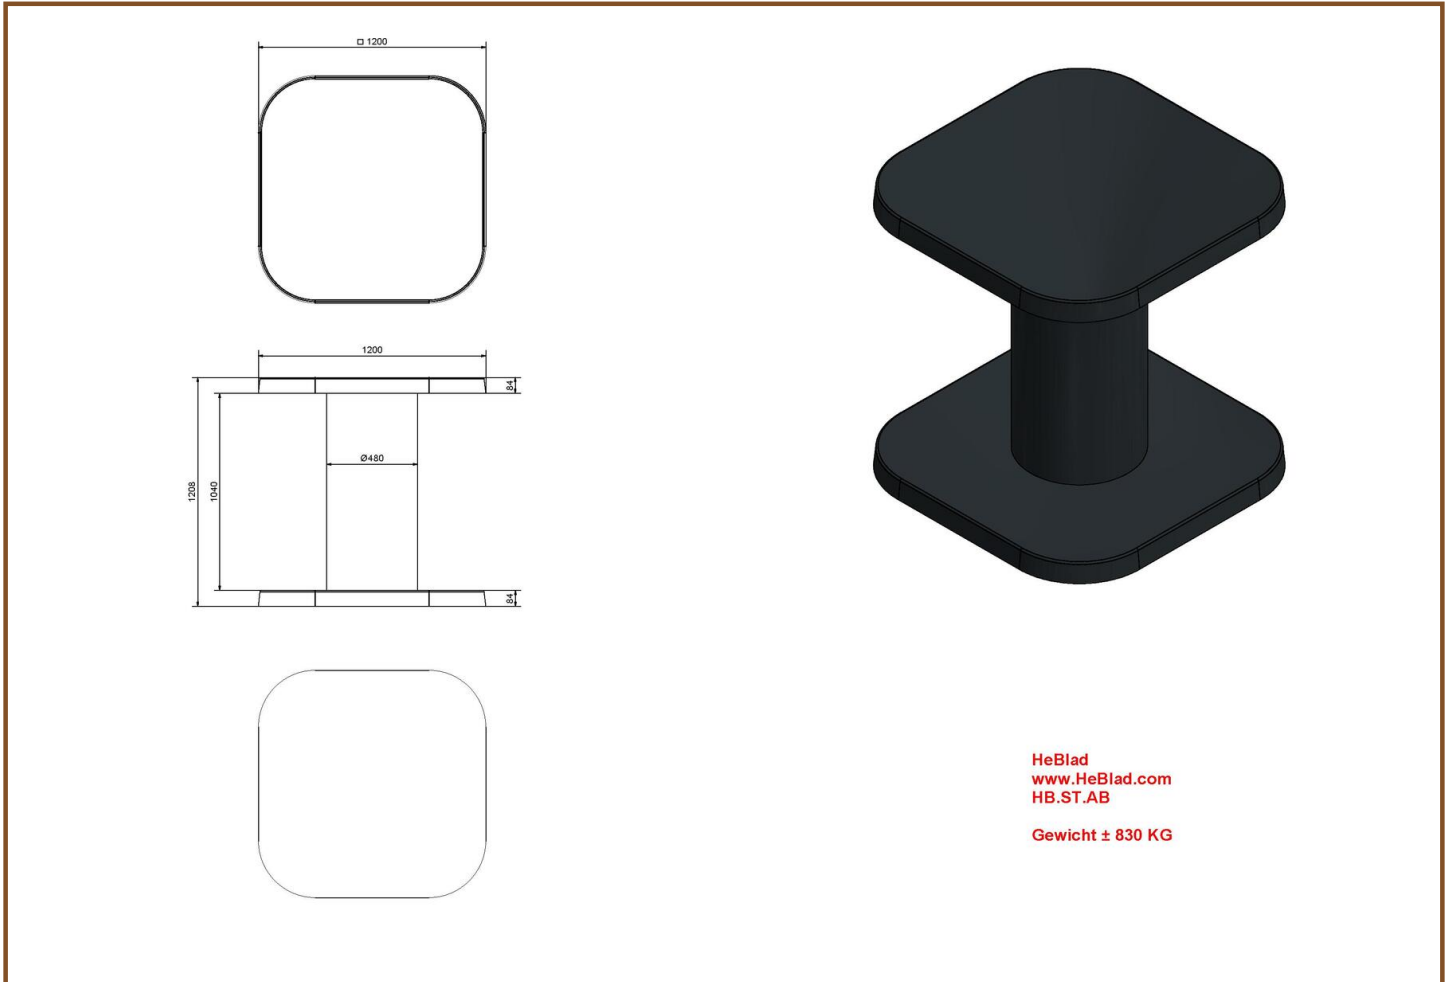

Our products are delivered from our factory in the Netherlands. 27 July 2024 - Prices subject to change

Specifications High Table Anthracite-Concrete

Product code	HB.ST.AB	Height tabletop	113 cm
Colour	Anthracite concrete	Tabletop thickness	8.4 cm
Afmeting (L x B x H)	120 x 120 x 113 cm	Weight	985 kg
Dimensions tabletop	120 x 120 cm		