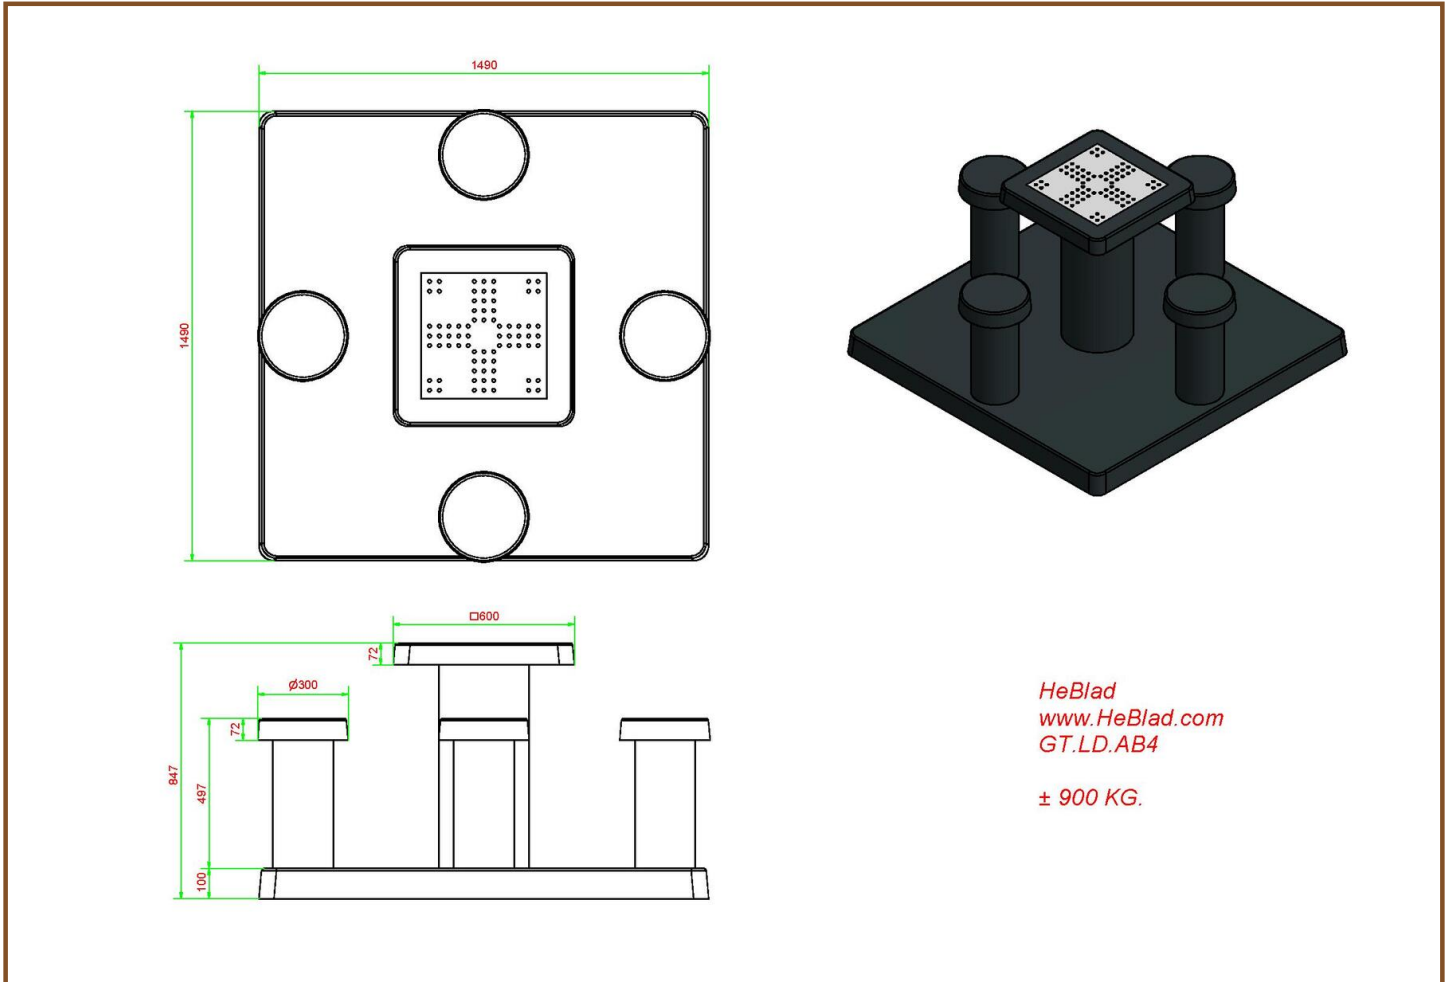

HeBlad
www.HeBlad.com
GT.LD.AB4

± 900 KG.

Specifications Ludo Game Table Anthracite-Concrete (4P)

Product code	GT.LD.AB4	Height tabletop	75 cm
Colour	Anthracite concrete	Seat height	50 cm
Afmeting (L x B x H)	149 x 149 x 85 cm	Afmeting onderplaat (L x B x H)	149 x 149 x 10 cm
Dimensions tabletop	60 x 60 cm	Weight	900 kg
Tabletop thickness	7 cm		

Related products

Our products are delivered from our factory in the Netherlands.