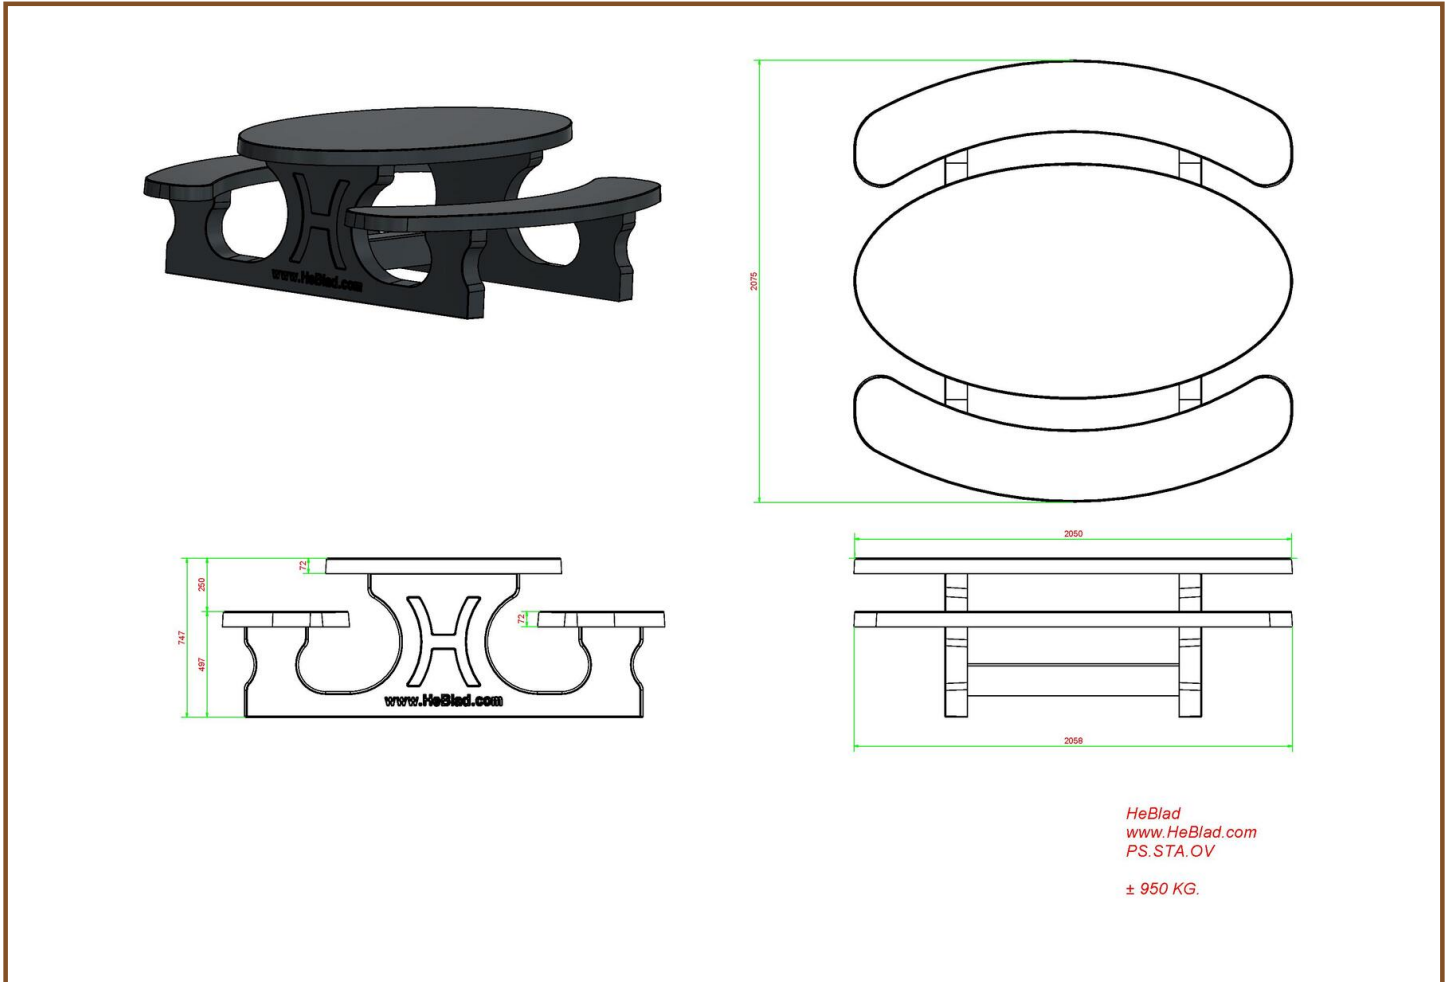

Specifications Concrete Picnic table Standard Oval Anthracite

Product code	PS.STA.OV	Seat height	50 cm
Colour	Anthracite lacquered, RAL 7016	Materiaal zitvlak	Beton
Afmeting (L x B x H)	211 x 205 x 75 cm	Distance legs	110 cm (center to center)
Dimensions tabletop	205 x 110 cm	Weight	950 kg
Tabletop thickness	7 cm	Number of seats	8
Height tabletop	75 cm		

Related products

Our products are delivered from our factory in the Netherlands.