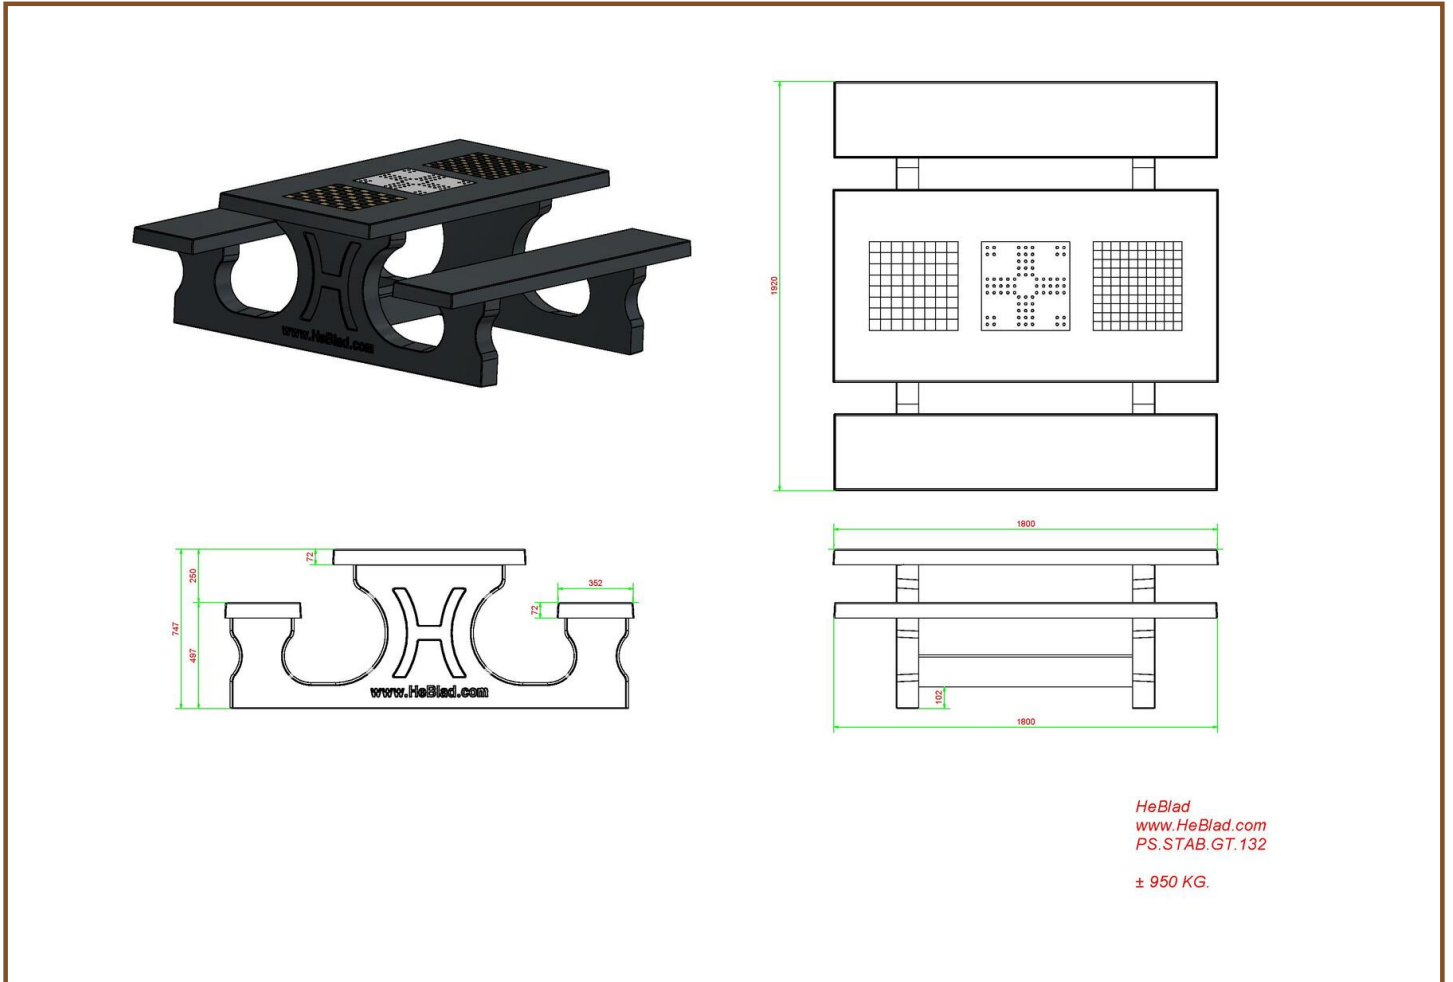

Specifications Multi Gaming table (1-3-2) Standard Anthracite-Concrete

Product code	PS.STAB.GT.132	Tabletop thickness	7 cm
Colour	Anthracite concrete	Seat height	50 cm
Afmeting (L x B x H)	210 x 193 x 75 cm	Weight	950 kg
Dimensions tabletop	210 x 90 cm	Materiaal zitvlak	Beton
Height tabletop	75 cm	Distance legs	111 cm (center to center)

Our products are delivered from our factory in the Netherlands.