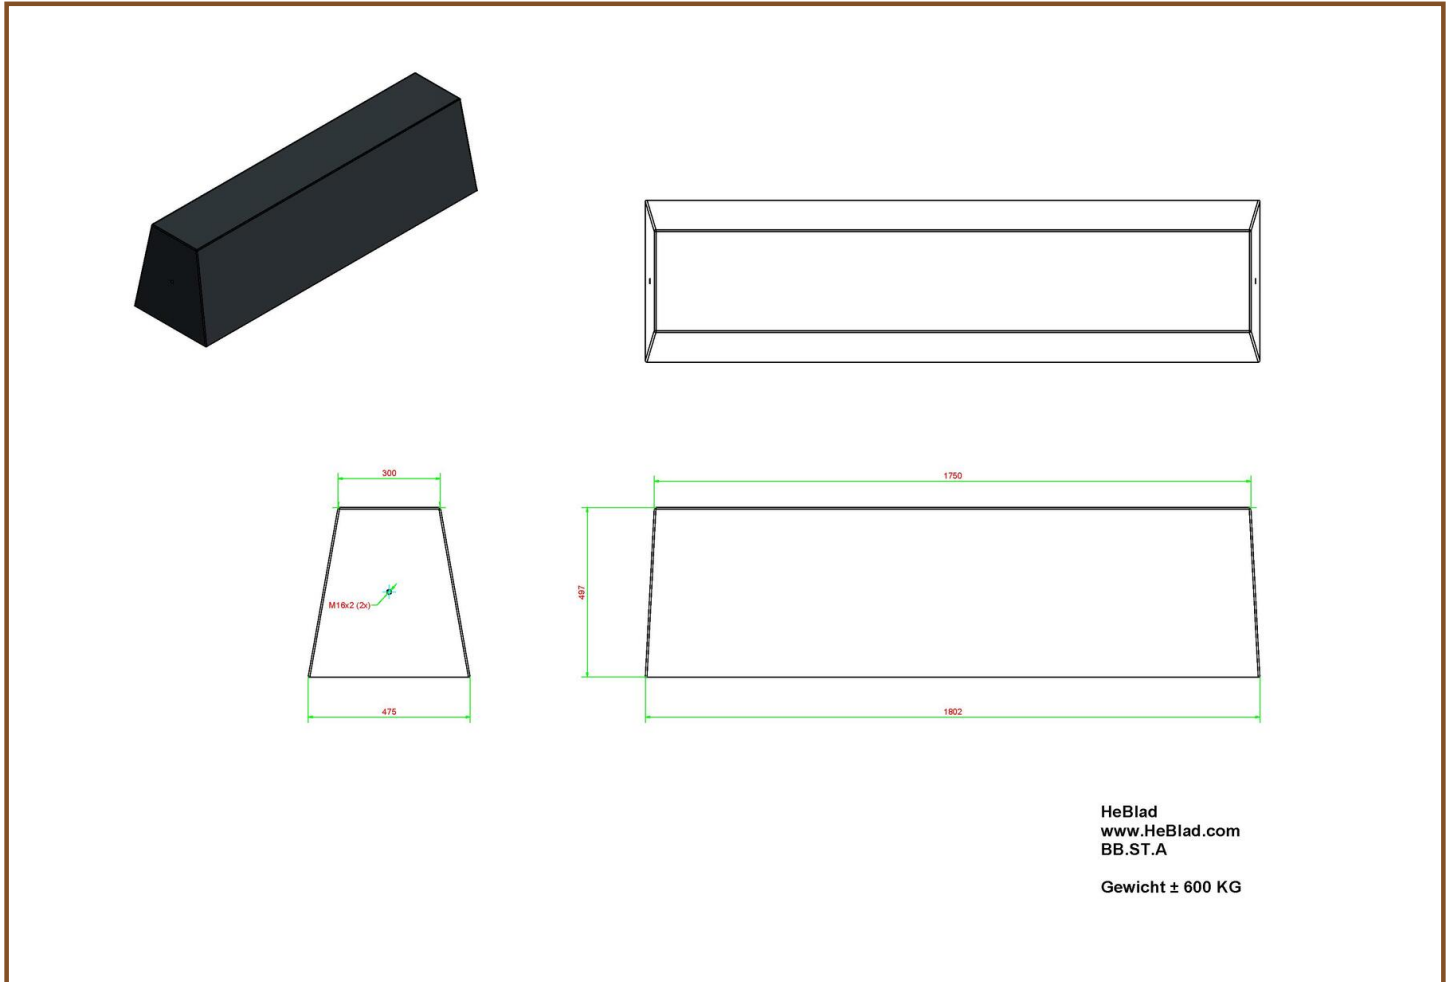

Specifications Concrete Bench Standard Anthracite

Product code	BB.ST.A	Seat height	50 cm
Colour	Anthracite lacquered, RAL 7016	Materiaal zitvlak	Beton
Afmeting (L x B x H)	180 x 47,5 x 50 cm	Number of seats	4
Afmeting zitvlak	175 x 30 cm	Weight	600 kg

Related products

Our products are delivered from our factory in the Netherlands.