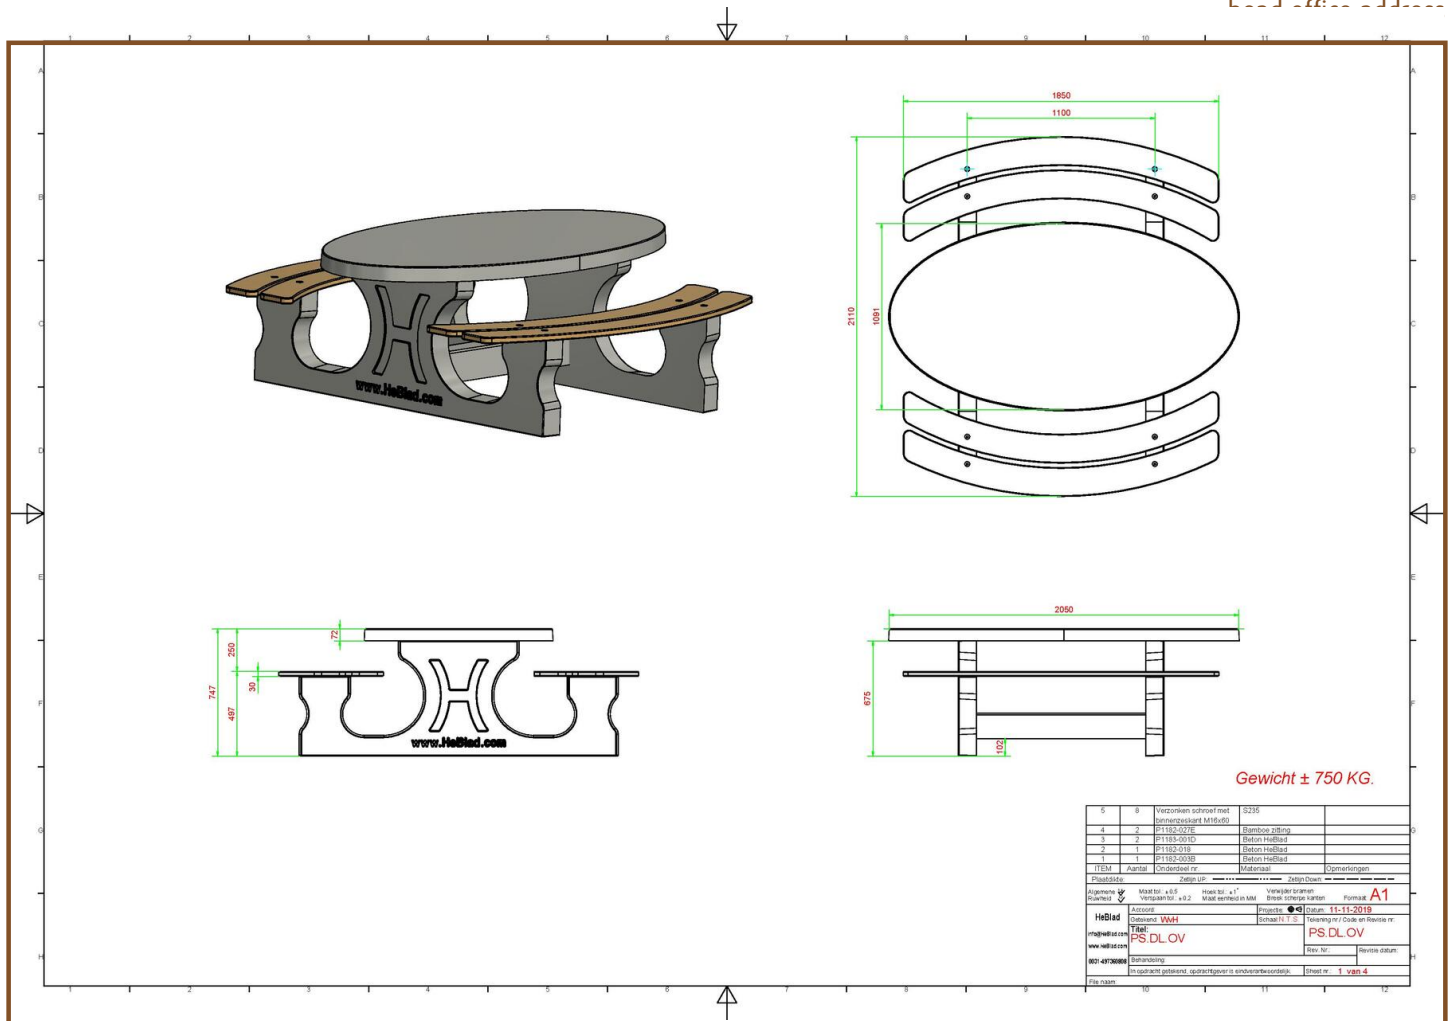

Specifications Picnic table DeLuxe Oval Natural Concrete

Product code	PS.DL.OV	Seat height	50 cm
Colour	Natural concrete	Materiaal zitvlak	Bamboo
Afmeting (L x B x H)	211 x 205 x 75 cm	Distance legs	110 cm (center to center)
Dimensions tabletop	205 x 110 cm	Weight	750 kg
Tabletop thickness	7 cm	Number of seats	8
Height tabletop	75 cm		

Related products

Our products are delivered from our factory in the Netherlands.