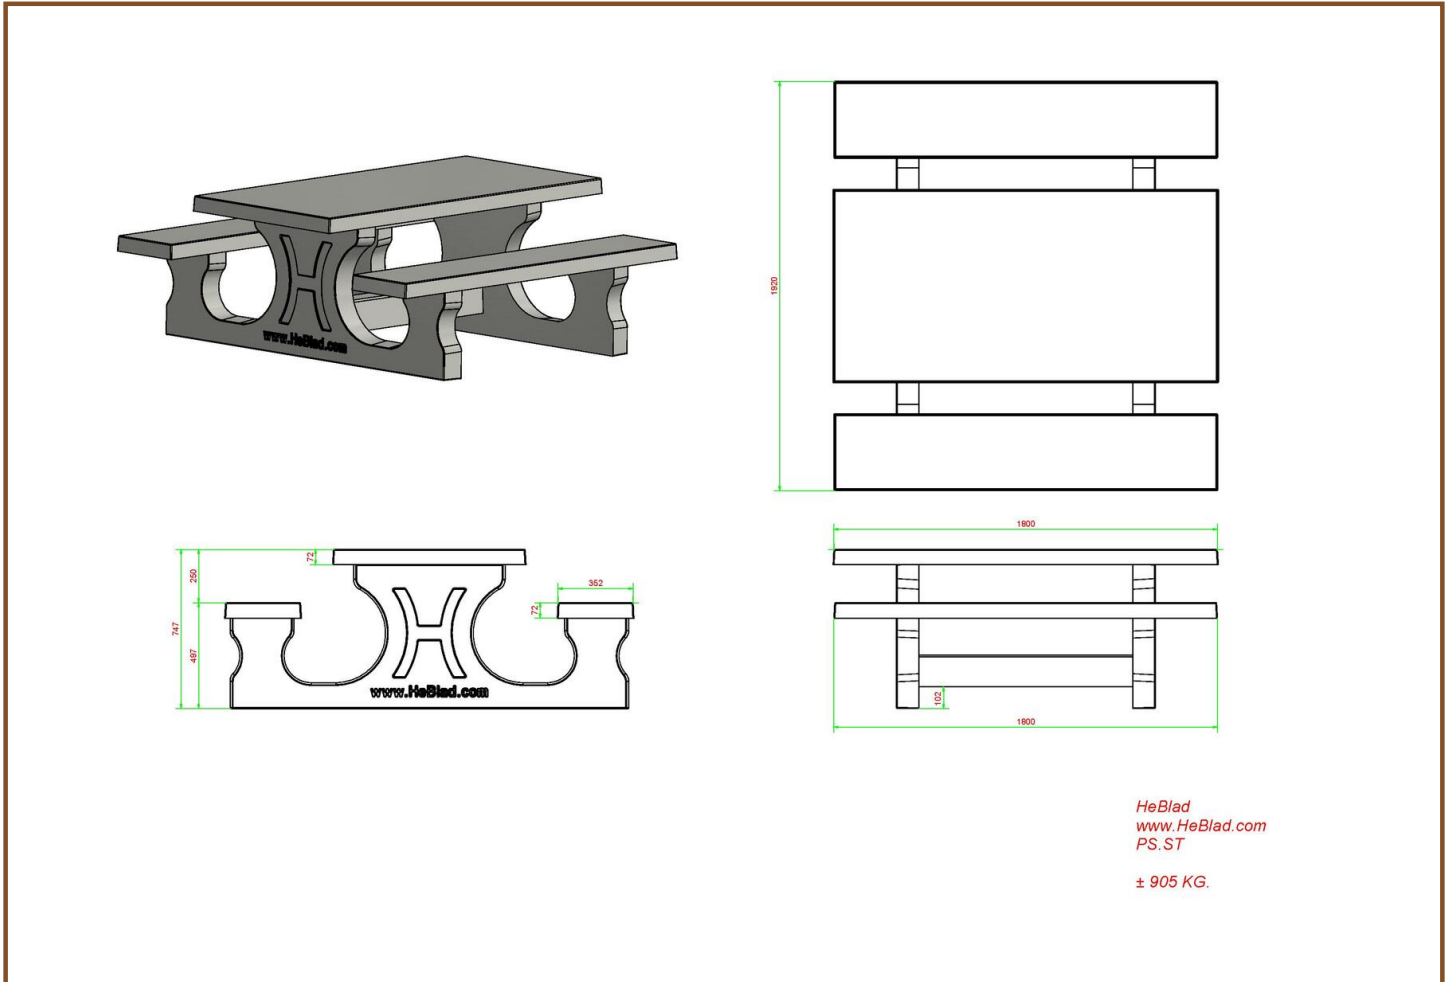

Specifications Picnic table Standard Natural Concrete

Product code	PS.ST	Seat height	50 cm
Colour	Natural concrete	Materiaal zitvlak	Beton
Afmeting (L x B x H)	180 x 192 x 75 cm	Distance legs	111 cm (center to center)
Dimensions tabletop	180 x 90 cm	Weight	905 kg
Tabletop thickness	7 cm	Number of seats	8
Height tabletop	75 cm		

Related products