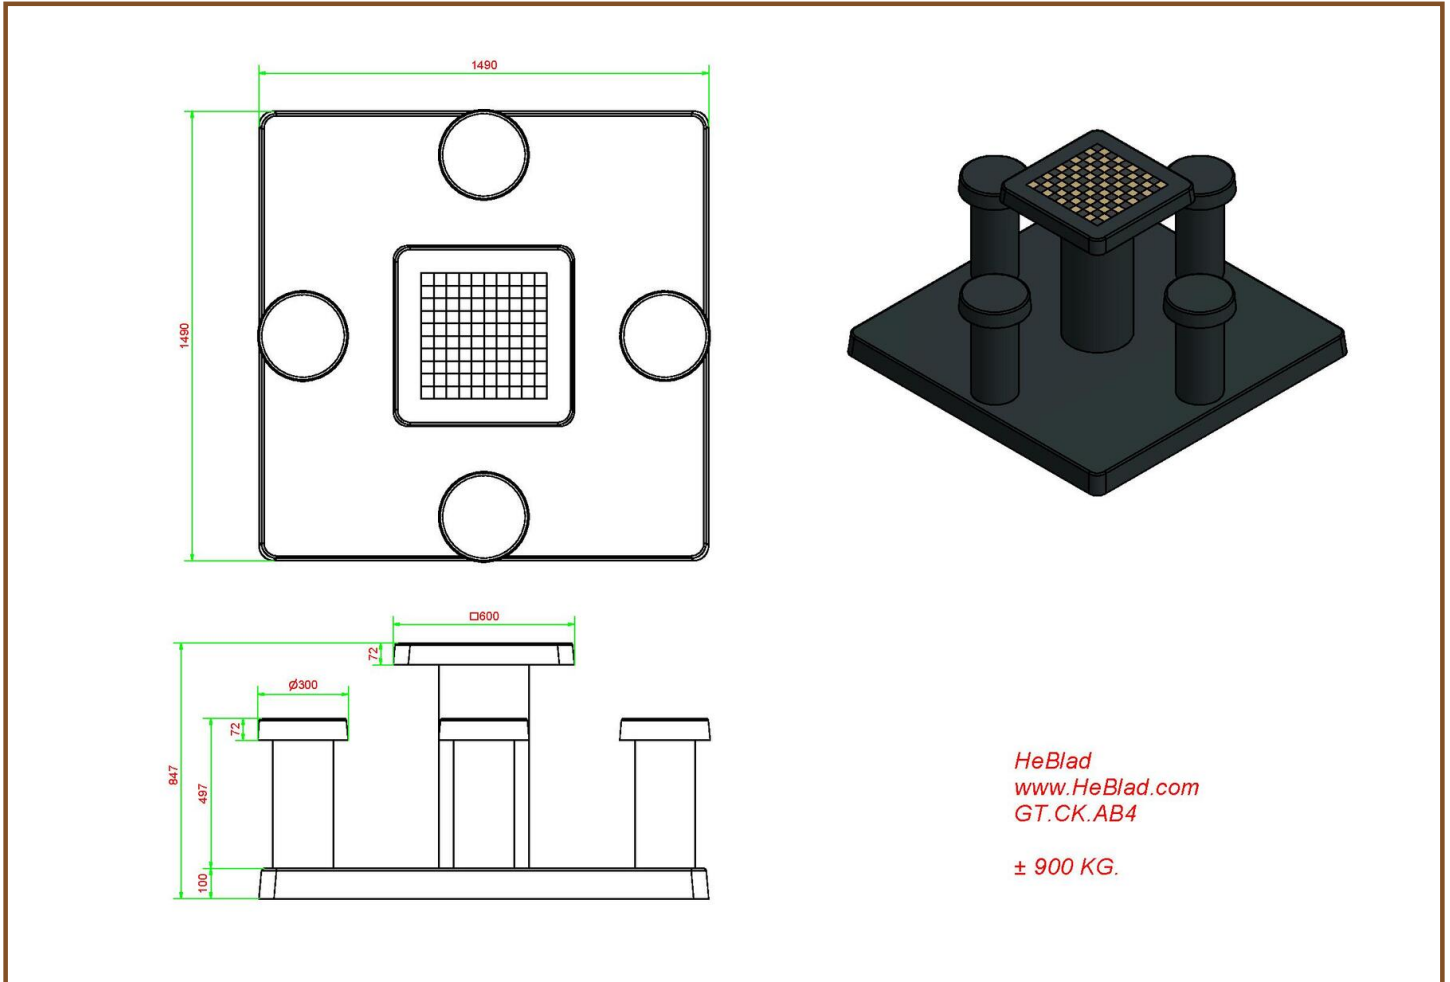

HeBlad
www.HeBlad.com
GT.CK.AB4

± 900 KG.

Specifications Checkers/Drafts Table Anthracite-Concrete (4P)

Product code	GT.CK.AB4	Height tabletop	75 cm
Colour	Anthracite concrete	Seat height	50 cm
Afmeting (L x B x H)	149 x 149 x 85 cm	Afmeting onderplaat (L x B x H)	149 x 149 x 10 cm
Dimensions tabletop	60 x 60 cm	Weight	900 kg
Tabletop thickness	7 cm		