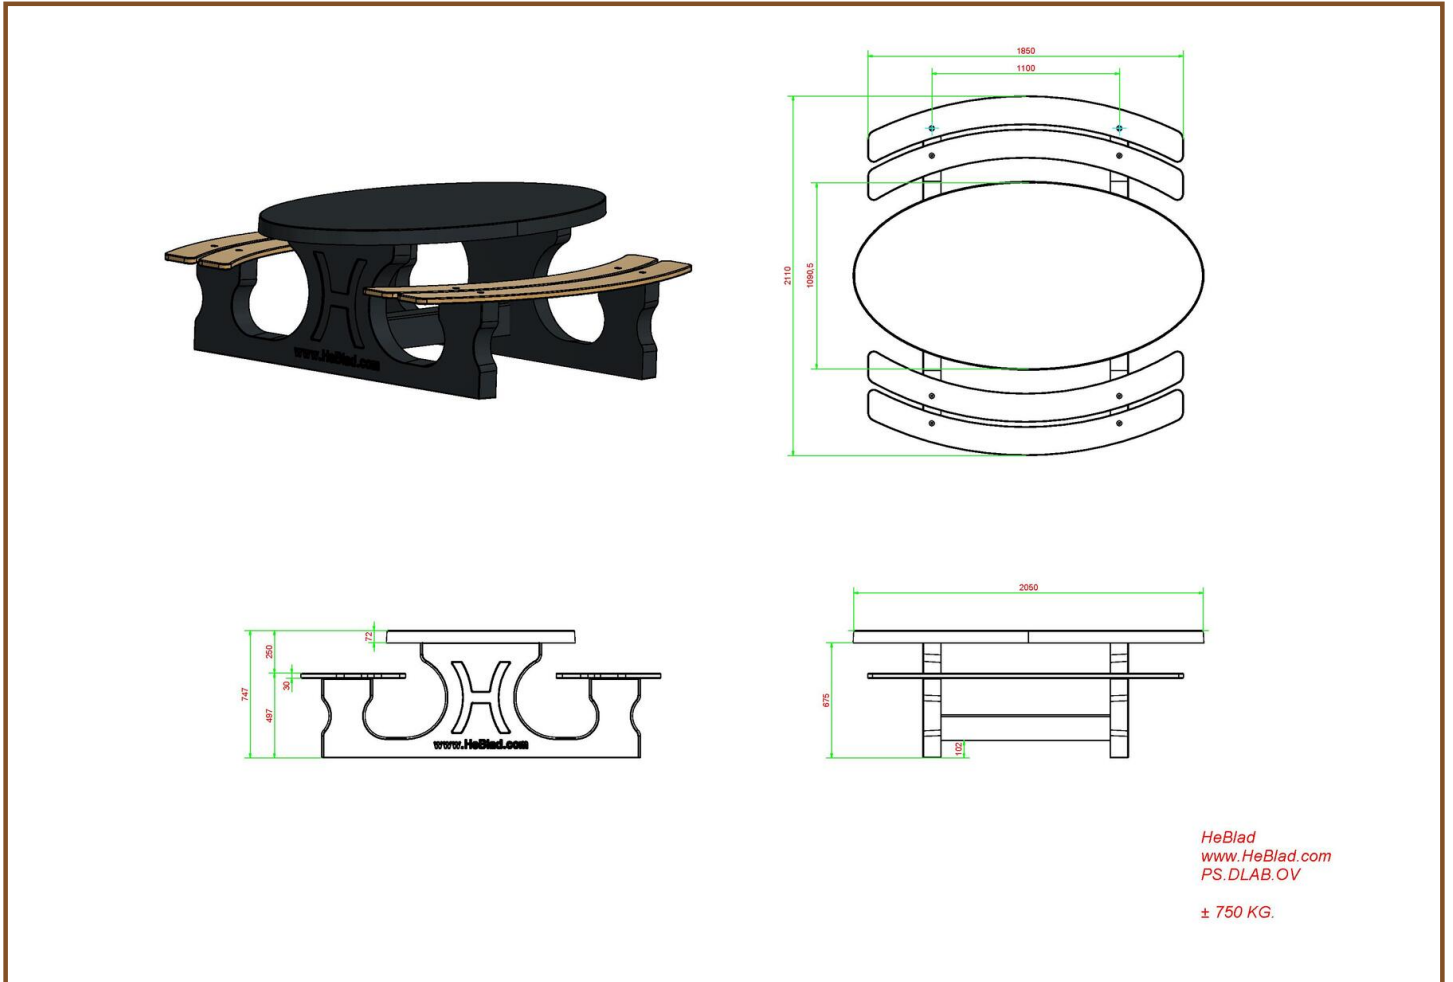

Our products are delivered from our factory in the Netherlands. 27 July 2024 - Prices subject to change

Specifications Picnic table DeLuxe Oval Anthracite-Concrete

Product code	PS.DLAB.OV	Seat height	50 cm
Colour	Anthracite concrete	Materiaal zitvlak	Bamboo
Afmeting (L x B x H)	211 x 205 x 75 cm	Distance legs	110 cm (center to center)
Dimensions tabletop	205 x 110 cm	Weight	750 kg
Tabletop thickness	7 cm	Number of seats	8
Height tabletop	75 cm		