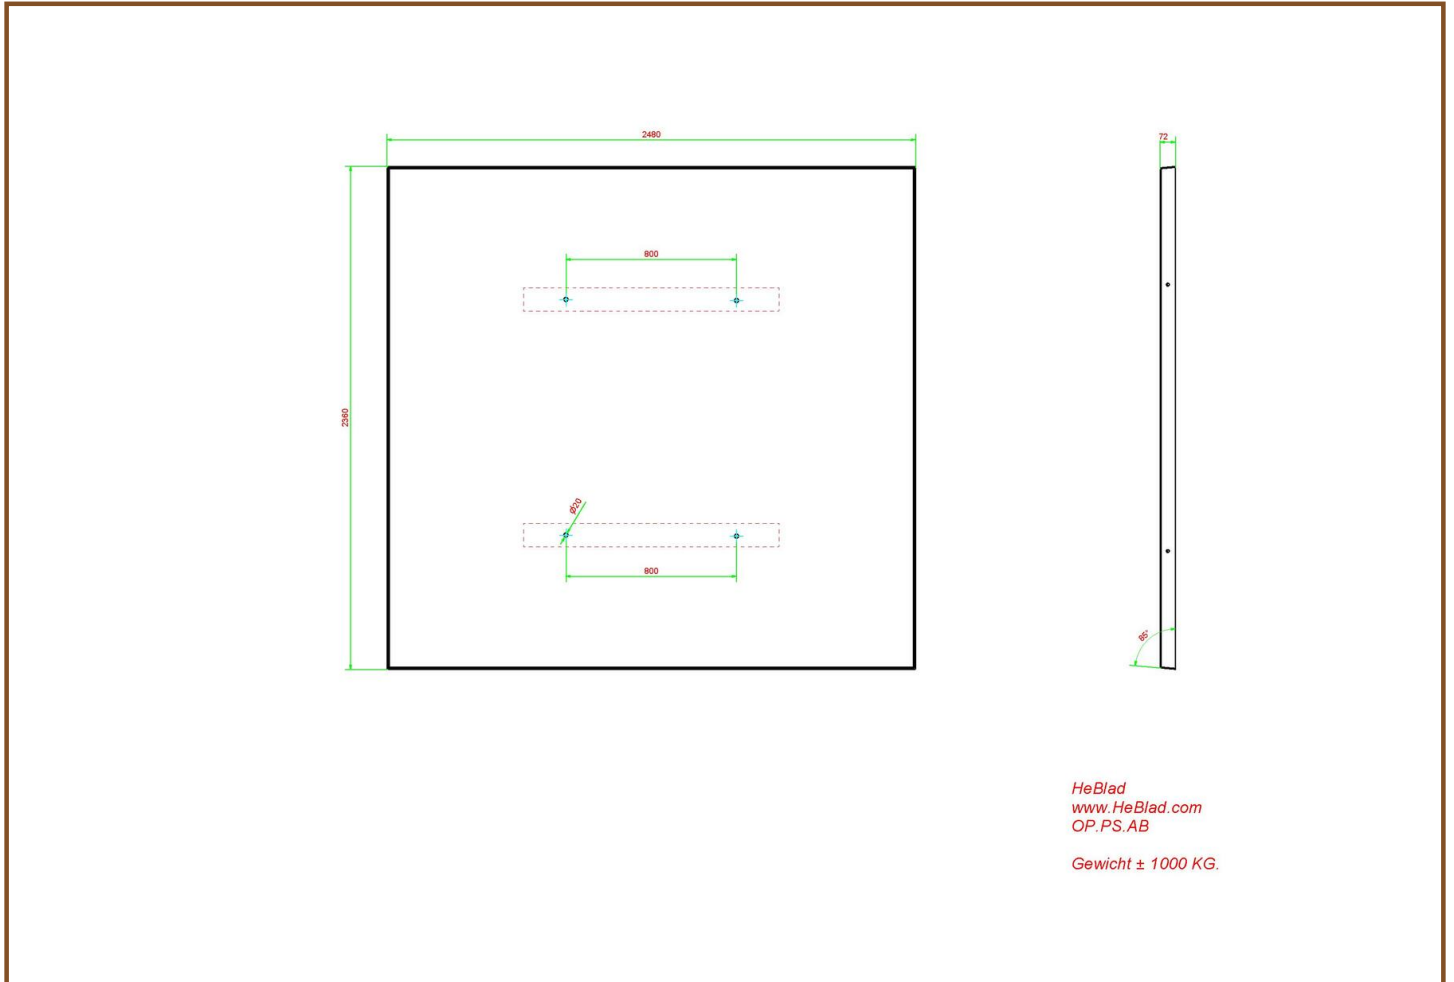

Specifications Bottom plate Picnic table Anthracite-Concrete

Product code	OP.PS.AB	Weight	1000 kg
Colour	Anthracite concrete	lifting device	Concrete screw sleeve M16
Afmeting (L x B x H)	248 x 236 x 7 cm	preparation attachment	Holes for bolts M16
Afwerking onderplaat	Anti-slip (window) profile		

Related products

Our products are delivered from our factory in the Netherlands.