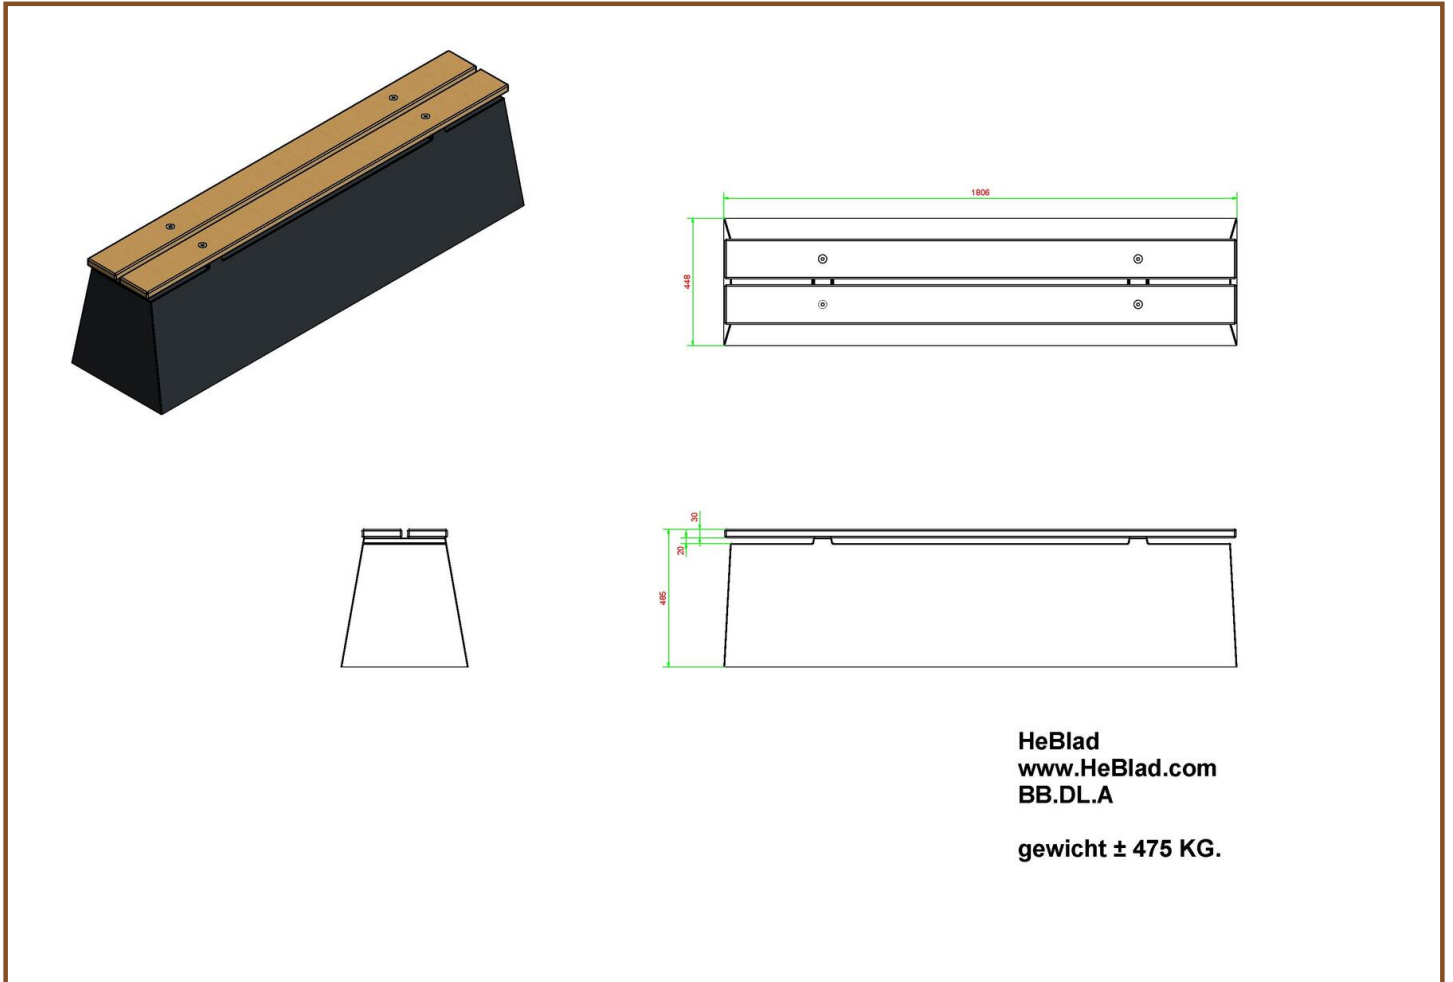

Our products are delivered from our factory in the Netherlands. 27 July 2024 - Prices subject to change

Specifications Concrete Bench DeLuxe Anthracite

Product code	BB.DL.A	Seat height	50 cm
Colour	Anthracite lacquered, RAL 7016	Materiaal zitvlak	Bamboo
Afmeting (L x B x H)	180 x 45 x 50 cm	Number of seats	4
Afmeting zitvlak	180 x 30 cm	Weight	475 kg