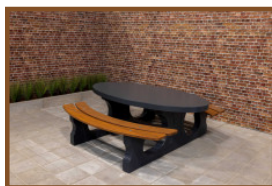

Specifications Bench standard oval anthracite

Product code	BB.STA.OV	Materiaal zitvlak	Beton
Colour	Anthracite	Number of seats	4
Afmeting (L x B x H)	185 x 70 x 50 cm	Weight	610 kg
Seat height	50 cm		

Related products

PS.DLA.OV

Our products are delivered from our factory in the Netherlands.