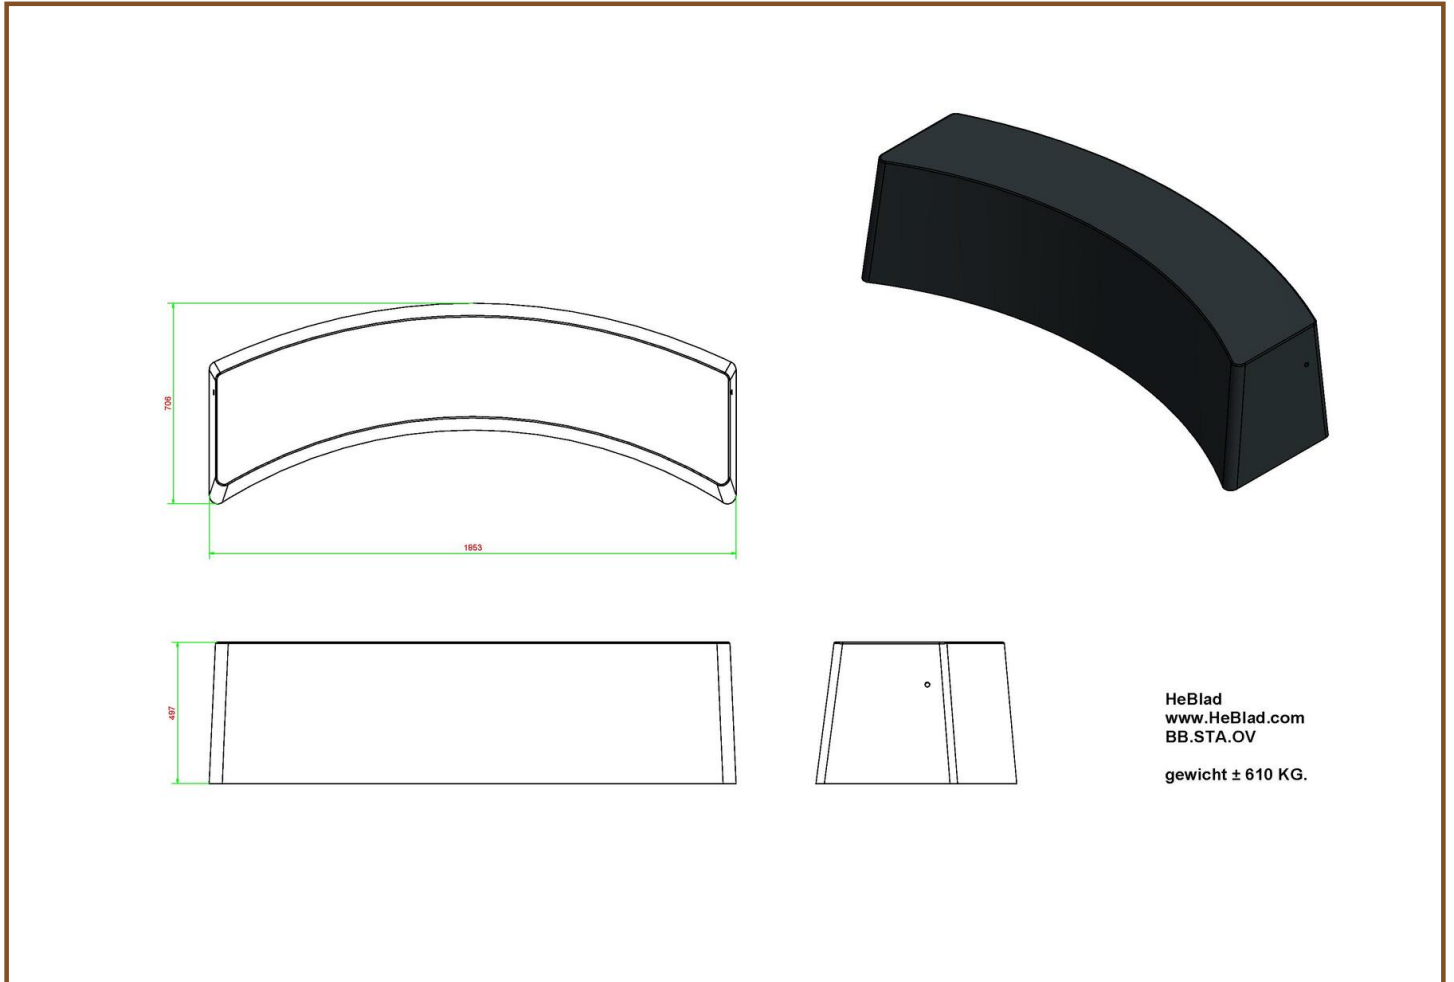

Specifications Bench standard oval anthracite

Product code	BB.STA.OV	Materiaal zitvlak	Beton
Colour	Anthracite	Number of seats	4
Afmeting (L x B x H)	185 x 70 x 50 cm	Weight	610 kg
Seat height	50 cm		

Related products

Our products are delivered from our factory in the Netherlands.