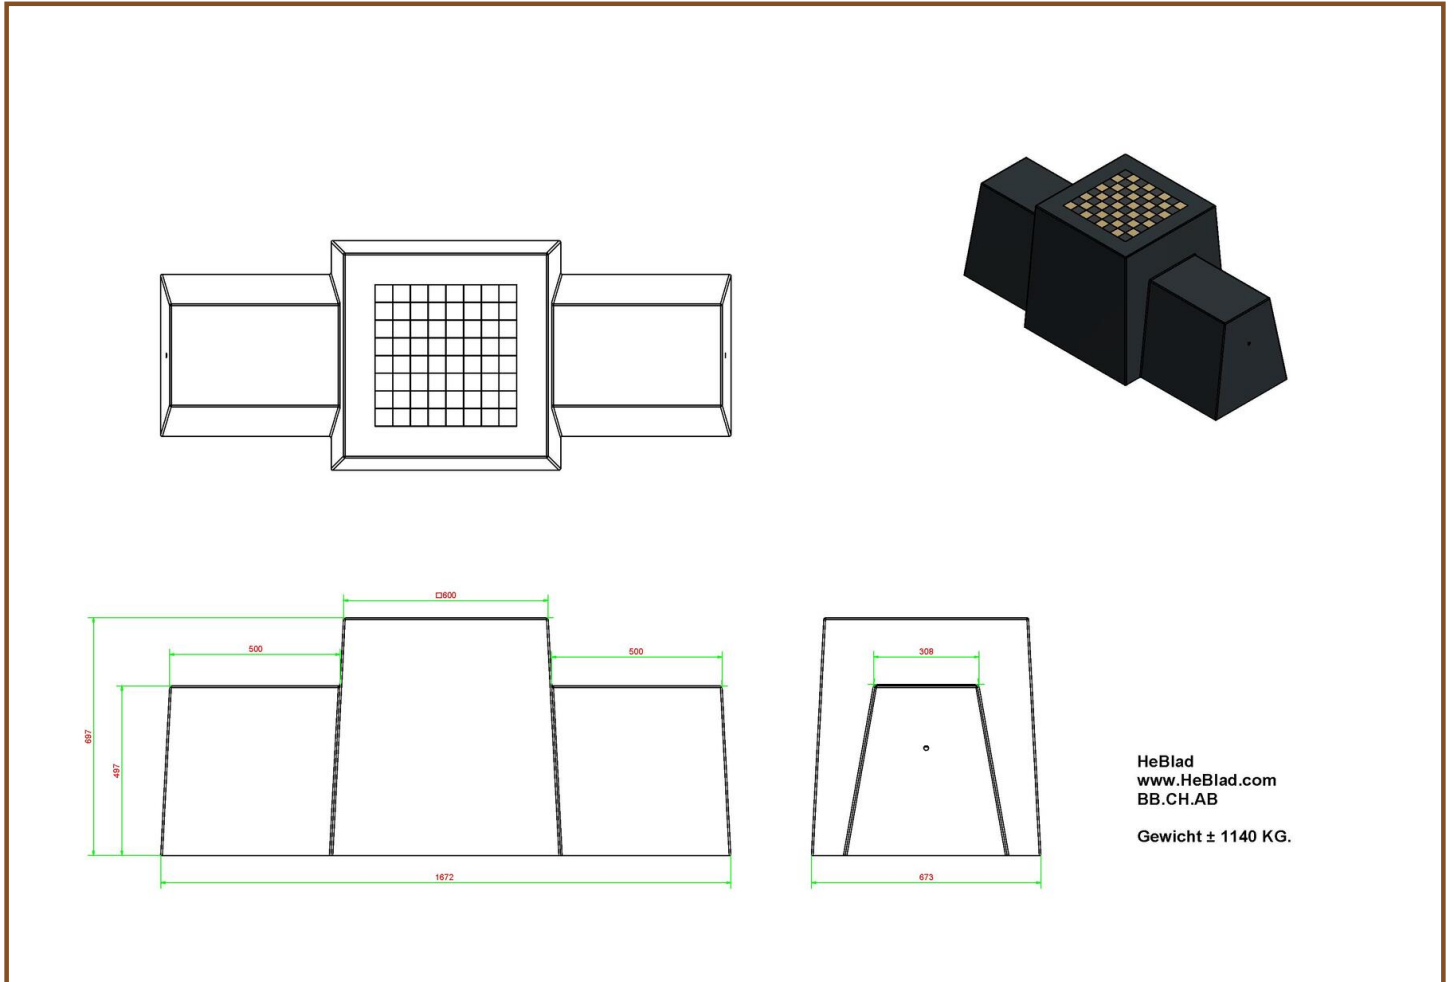

Specifications Chess Bench, Anthracite-Concrete

Product code	BB.CH.AB	Height tabletop	70 cm
Colour	Antraciet-beton	Weight	1140 kg
Afmeting (L x B x H)	167 x 67 x 70 cm	Number of seats	2
Seat height	50 cm		

Related products

Our products are delivered from our factory in the Netherlands.