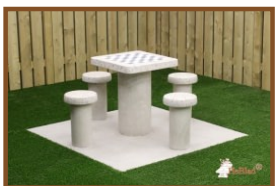

Our products are delivered from our factory in the Netherlands. 27 July 2024 - Prices subject to change

Specifications Set of chessmen

Product code	GT.CH.Pieces
Material	Hout
Hoogte koning	7,7 cm

Related products