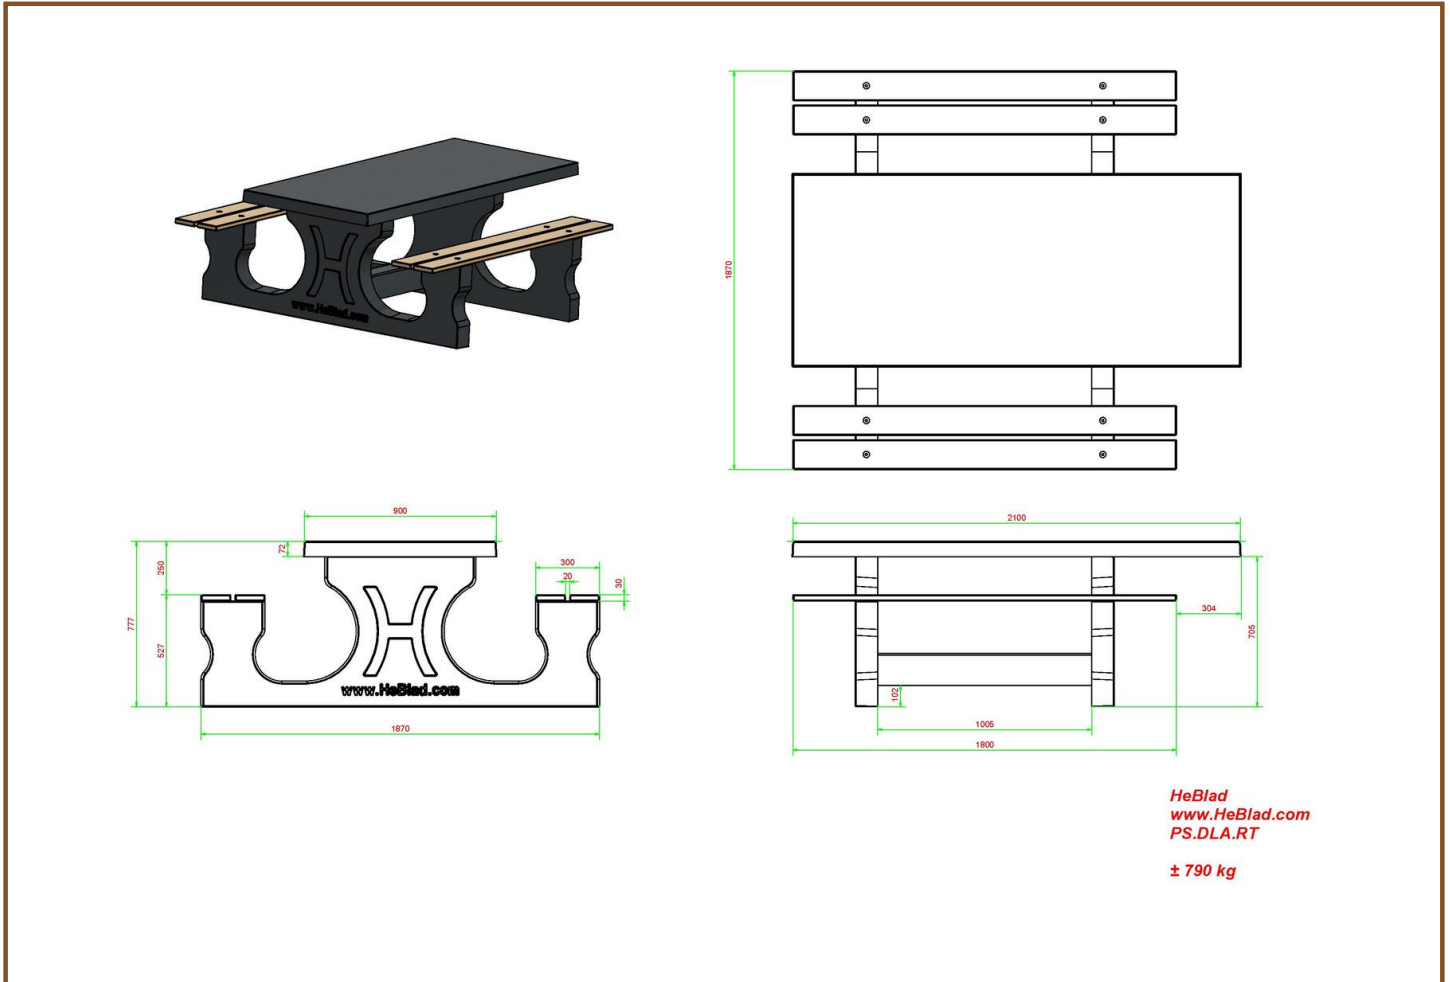

Specifications Concrete Picnic table DeLuxe Anthracite Wheelchair accessible

Product code	PS.DLA.RT	Seat height	50 cm
Colour	Anthracite lacquered, RAL 7001	Materiaal zitvlak	Bamboo
Afmeting (L x B x H)	210 x 187 x 77 cm	Distance legs	111 cm (center to center)
Dimensions tabletop	210 x 90 cm	Weight	790 kg
Tabletop thickness	7 cm	Number of seats	7
Height tabletop	77 cm		

Related products