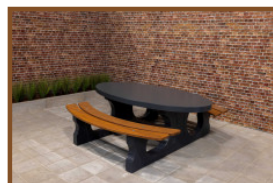

Specifications Concrete Picnic table Standard Oval Anthracite

Product code	PS.STA.OV	Seat height	50 cm
Colour	Anthracite lacquered, RAL 7016	Materiaal zitvlak	Beton
Afmeting (L x B x H)	211 x 205 x 75 cm	Distance legs	110 cm (center to center)
Dimensions tabletop	205 x 110 cm	Weight	950 kg
Tabletop thickness	7 cm	Number of seats	8
Height tabletop	75 cm		

Related products

PS.DLA.OV

Our products are delivered from our factory in the Netherlands.