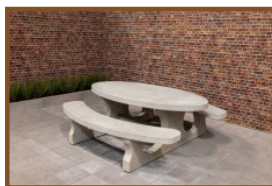

Specifications Bench standard oval anthracite-concrete

Product code	BB.STAB.OV	Materiaal zitvlak	Beton
Colour	Anthracite concrete	Number of seats	4
Afmeting (L x B x H)	185 x 70 x 50 cm	Weight	610 kg
Seat height	50 cm		

Related products

PS.ST.OV

Our products are delivered from our factory in the Netherlands.