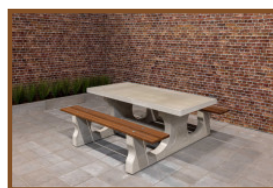

Specifications Picnic table Standard Natural Concrete

Product code	PS.ST	Seat height	50 cm
Colour	Natural concrete	Materiaal zitvlak	Beton
Afmeting (L x B x H)	180 x 192 x 75 cm	Distance legs	111 cm (center to center)
Dimensions tabletop	180 x 90 cm	Weight	905 kg
Tabletop thickness	7 cm	Number of seats	8
Height tabletop	75 cm		

Related products

PS.DL

Our products are delivered from our factory in the Netherlands.