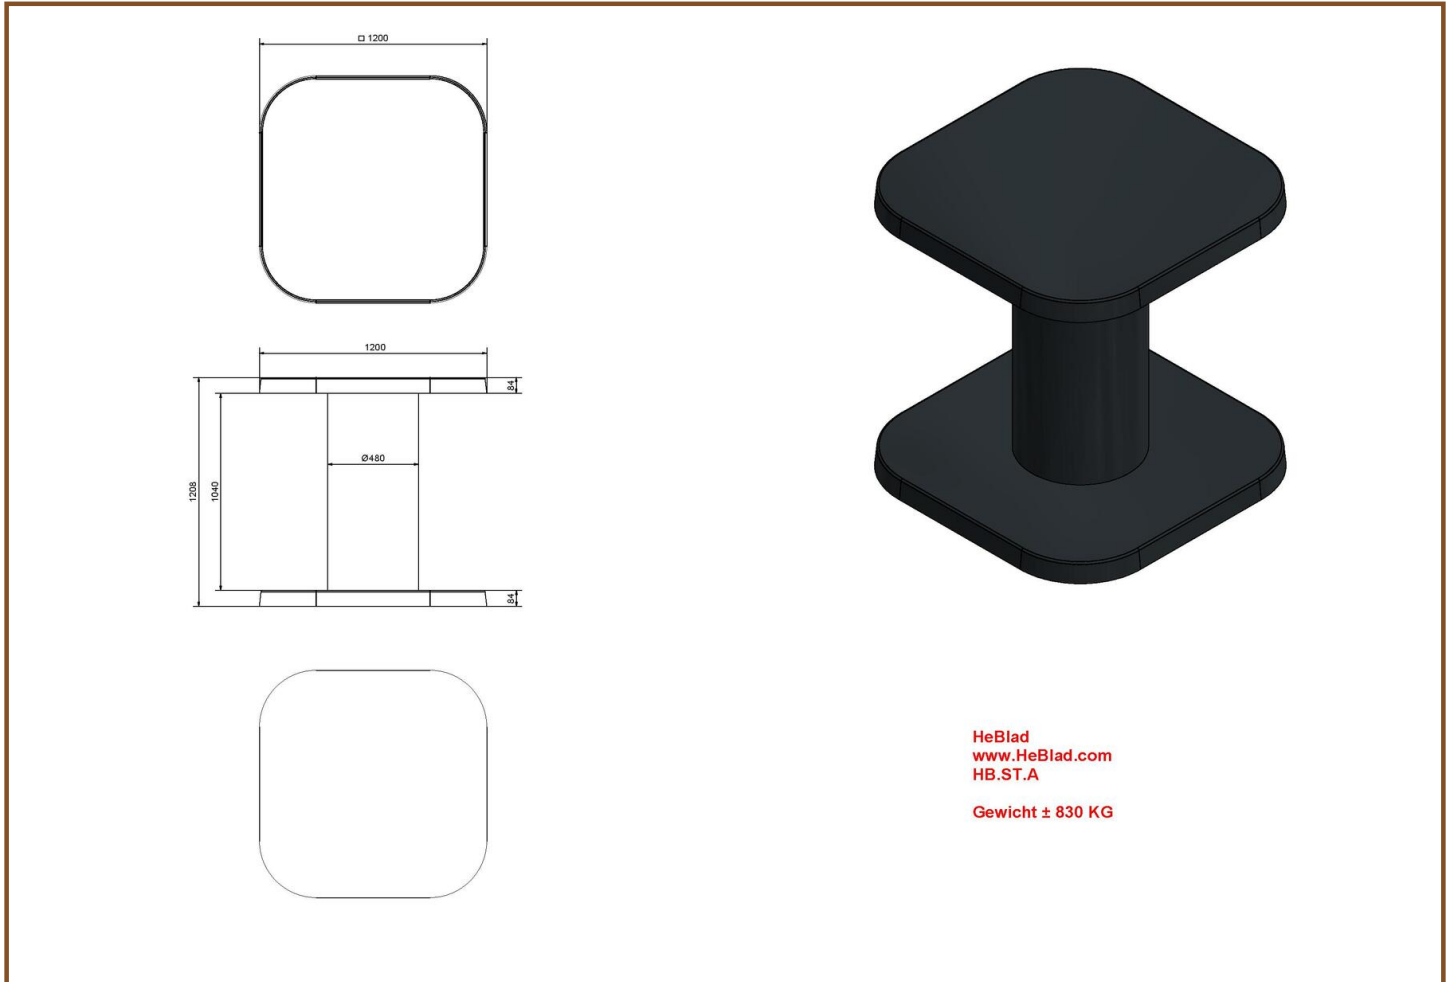

Specifications Concrete High Table Anthracite

Product code	HB.ST.A	Height tabletop	113 cm
Colour	Anthracite lacquered, RAL 7017	Tabletop thickness	8.4 cm
Afmeting (L x B x H)	120 x 120 x 113 cm	Weight	985 kg
Dimensions tabletop	120 x 120 cm		

Related products

Our products are delivered from our factory in the Netherlands.