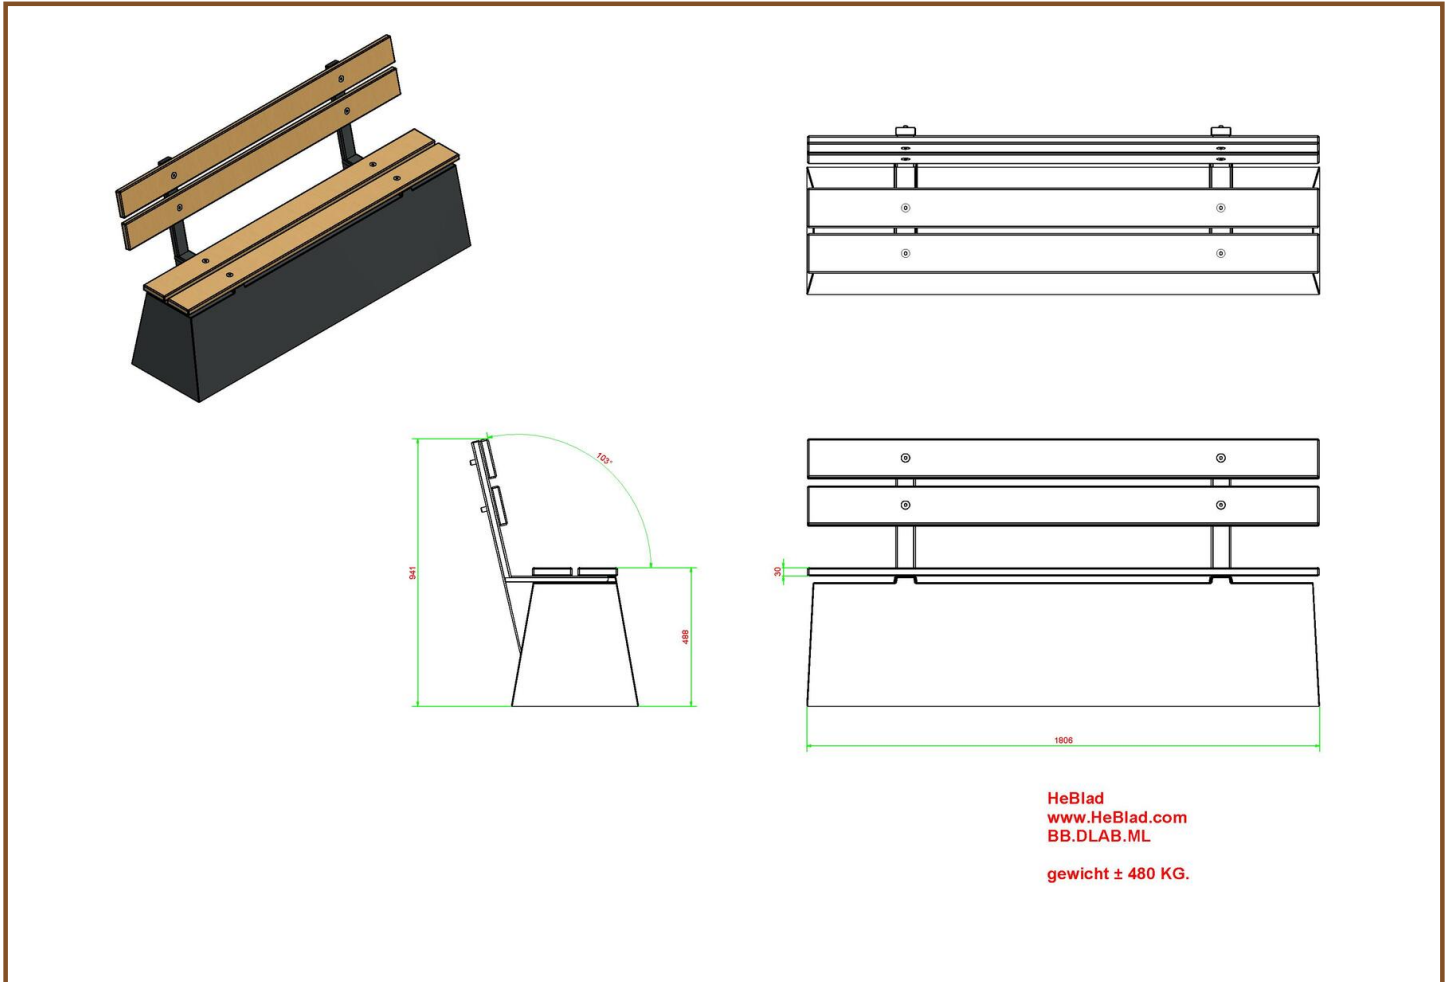

Specifications Bench DeLuxe with backrest Anthracite-Concrete

Product code	BB.DLAB.ML	Materiaal zitvlak	Bamboo
Colour	Anthracite concrete	Seating corner	103 degrees
Afmeting (L x B x H)	180 x 45 x 95 cm	Number of seats	4
Seat height	48,5 cm	Weight	630 kg
Afmeting zitvlak	180 x 30 cm		

Related products

Our products are delivered from our factory in the Netherlands.