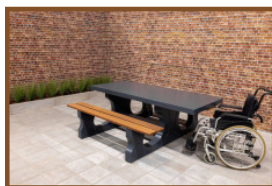

Specifications Picnic table DeLuxe Natural Concrete Wheelchair accessible

Product code	PS.DL.RT	Seat height	50 cm
Colour	Natural concrete	Materiaal zitvlak	Bamboo
Afmeting (L x B x H)	210 x 187 x 77 cm	Distance legs	111 cm (center to center)
Dimensions tabletop	210 x 90 cm	Weight	790 kg
Tabletop thickness	7 cm	Number of seats	7
Height tabletop	77 cm		

Related products

PS.DLA.RT

Our products are delivered from our factory in the Netherlands.