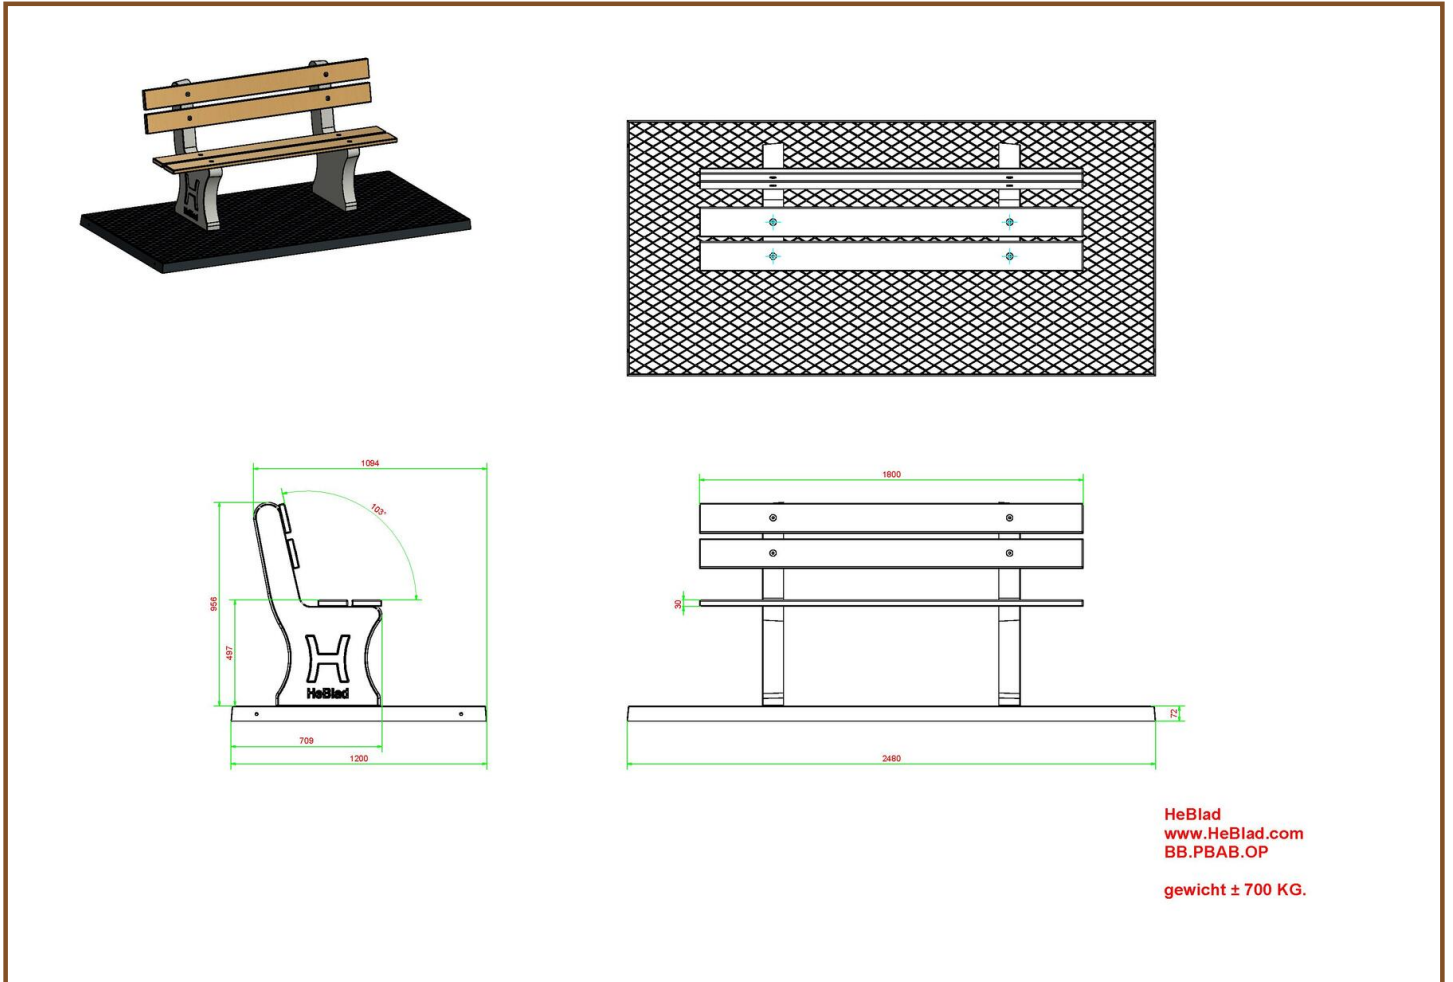

Specifications Park Bench with bottom plate Anthracite-Concrete

Product code	BB.PBAB.OP	Materiaal zitvlak	Bamboo
Colour	Anthracite concrete	Number of seats	4
Afmeting (L x B x H)	248 x 120 x 103 cm	Afmeting onderplaat (L x B x H)	248 x 120 x 7 cm
Afmeting zitvlak	180 x 30 cm	Afwerking onderplaat	Anti-slip (window) profile
Seat height	49 cm	Weight	650 kg
Seating corner	103 degrees		

Related products

Our products are delivered from our factory in the Netherlands.