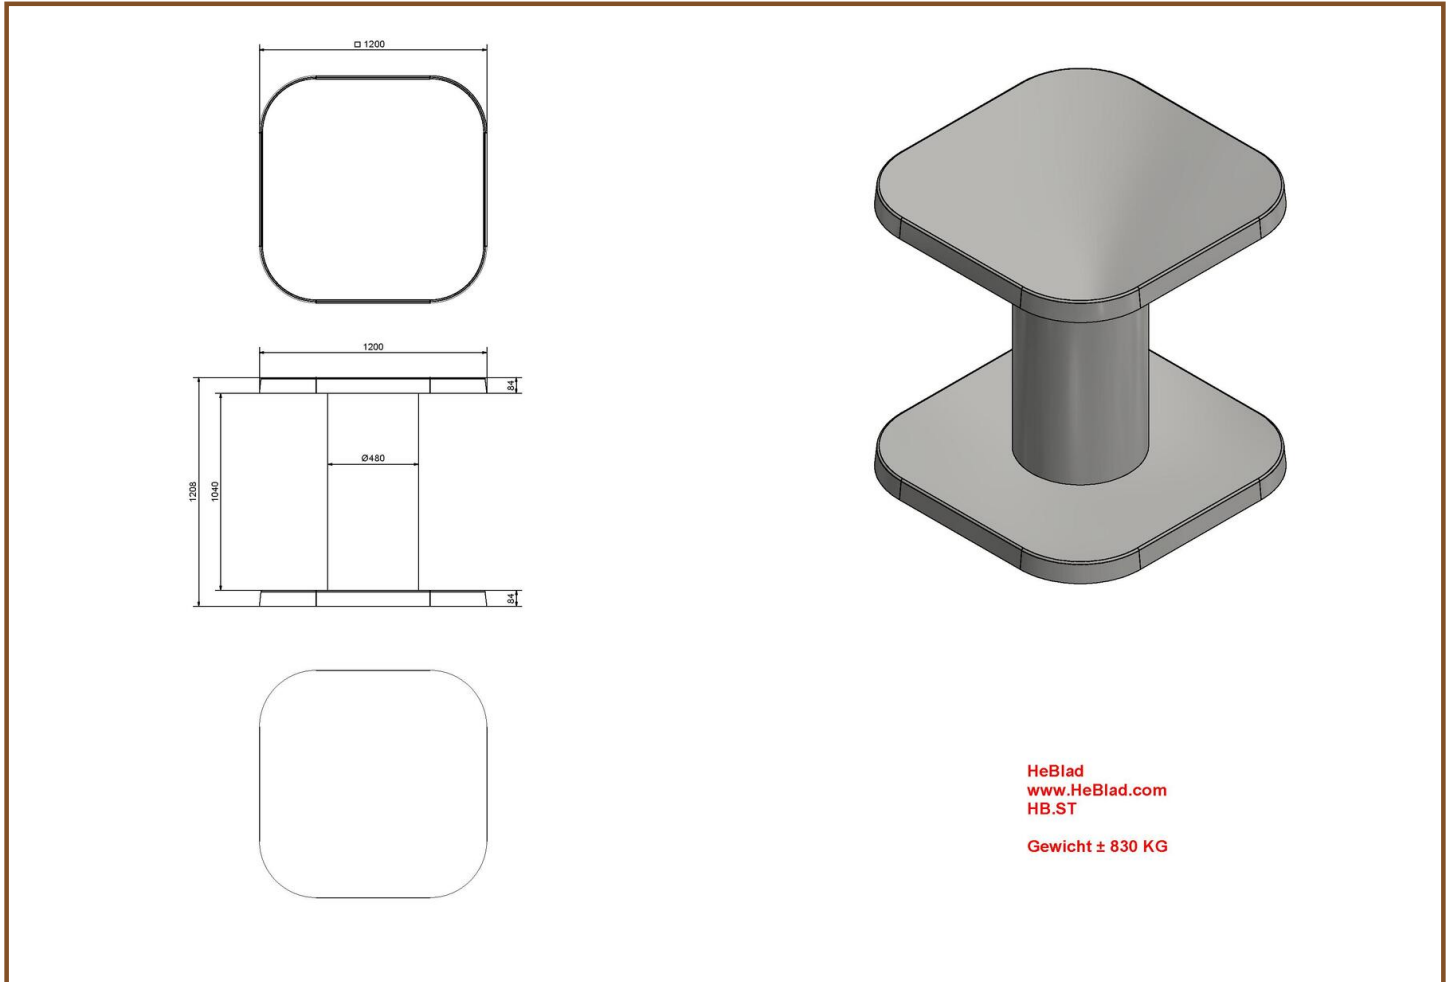

Specifications High Table Natural Concrete

Product code	HB.ST	Height tabletop	113 cm
Colour	Natural concrete	Tabletop thickness	8,5 cm
Afmeting (L x B x H)	120 x 120 x 113 cm	Weight	985 kg
Dimensions tabletop	120 x 120 cm		

Related products

Our products are delivered from our factory in the Netherlands.