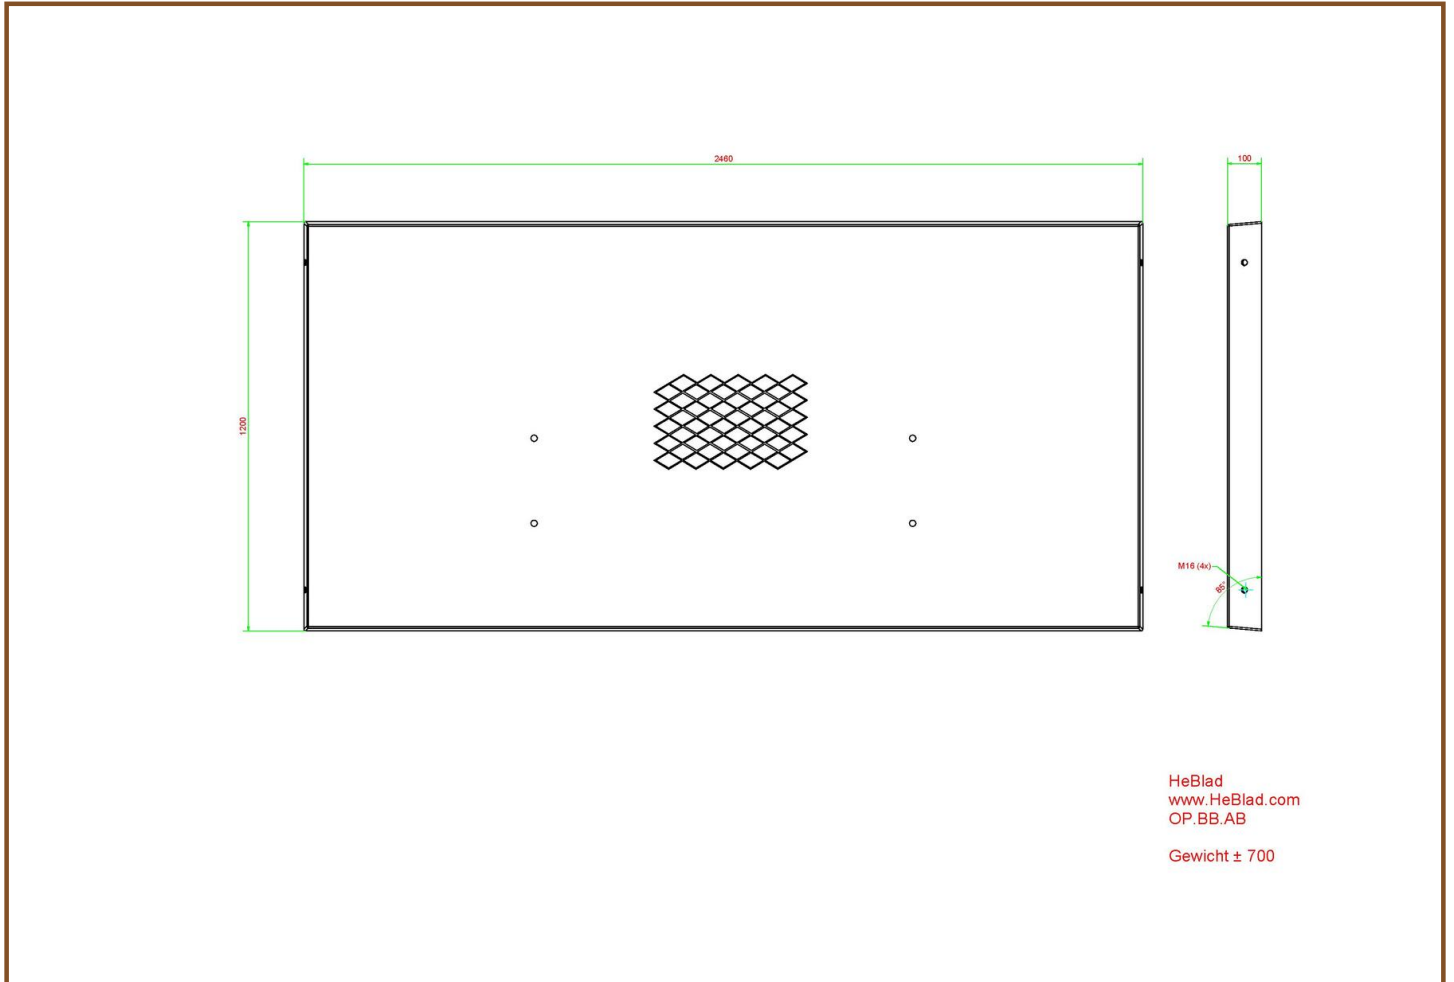

Specifications Bottom plate for all brands of Benches Anthracite-Concrete

Product code	OP.BB.AB	Weight	525 kg
Colour	Anthracite concrete	Afwerking onderplaat	Anti-slip (window) profile
Afmeting (L x B x H)	248 x 120 x 7,2 cm	lifting device	Concrete screw sleeve M16

Related products

Our products are delivered from our factory in the Netherlands.