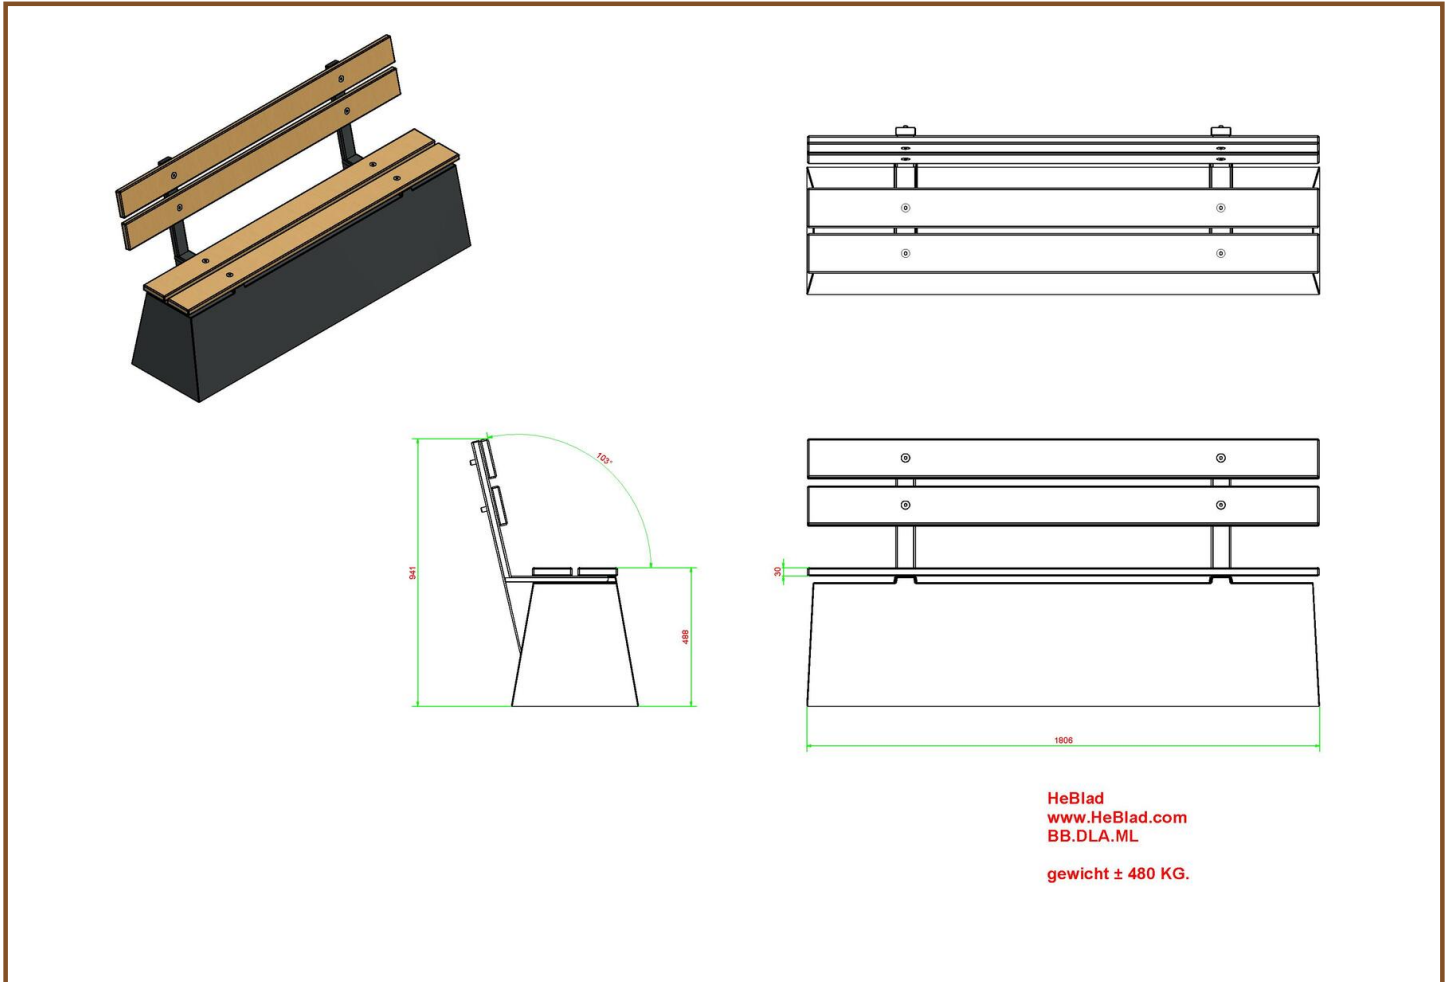

Specifications Concrete bench DeLuxe with backrest Anthracite

Product code	BB.DLA.ML	Materiaal zitvlak	Bamboo
Colour	Anthracite lacquered, RAL 7002	Seating corner	103 degrees
Afmeting (L x B x H)	180 x 45 x 95 cm	Number of seats	4
Seat height	48,5 cm	Weight	630 kg
Afmeting zijvlak	180 x 30 cm		

Related products

Our products are delivered from our factory in the Netherlands.