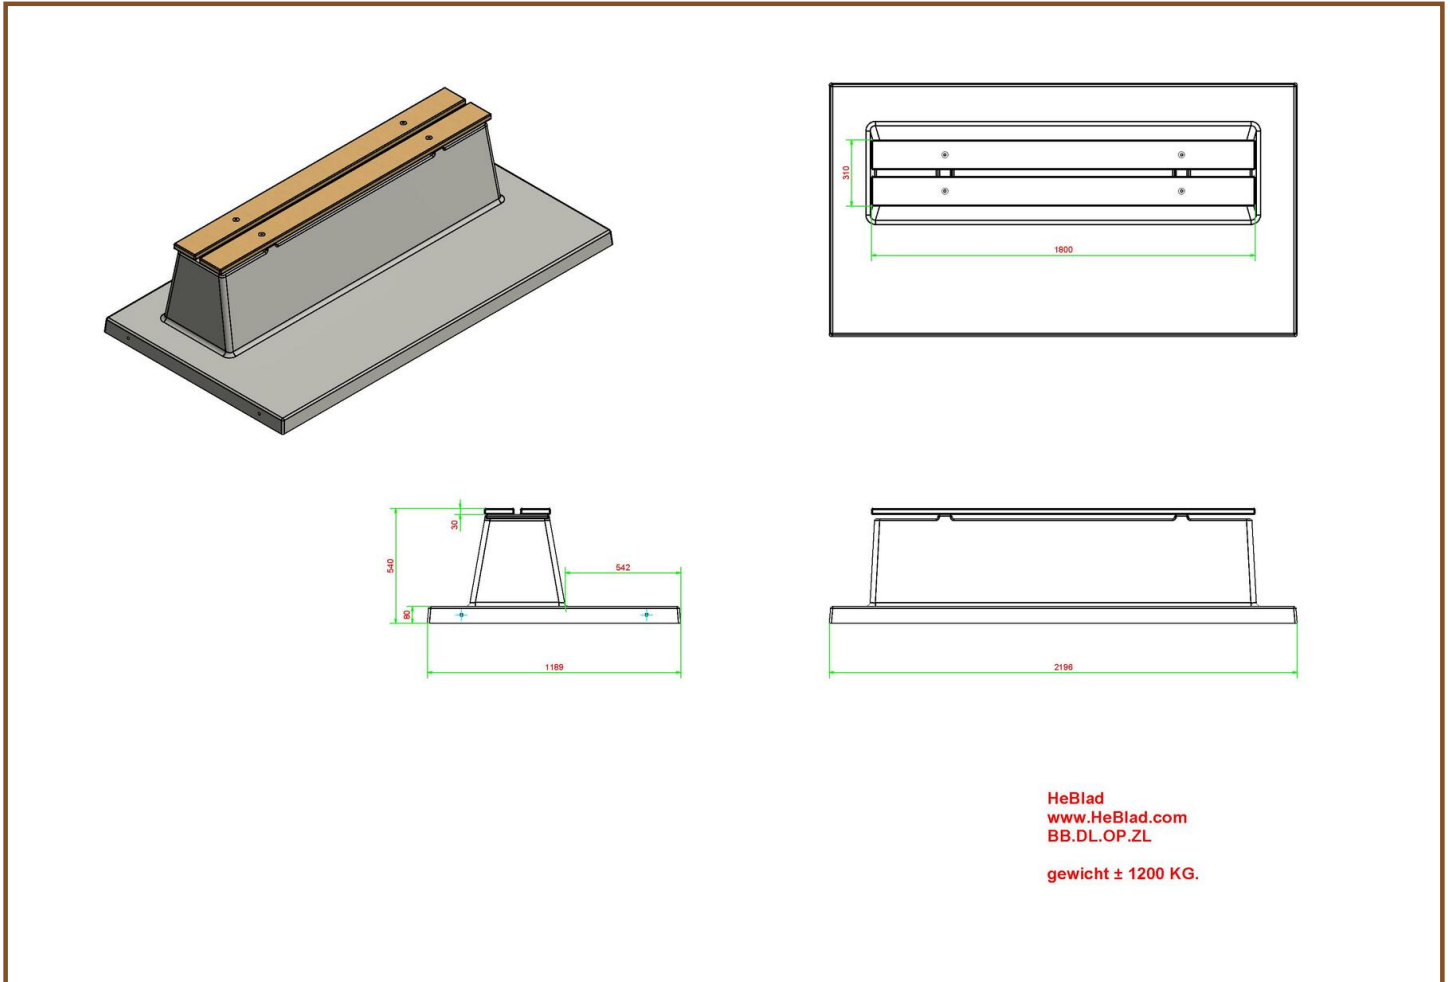

Specifications Bench DeLuxe with bottom plate without backrest Natural Concrete

Product code	BB.DL.OP.ZL	Materiaal zitvlak	Bamboo
Colour	Natural concrete	Number of seats	4
Afmeting (L x B x H)	219,5 x 119 x 56,5 cm	Afmeting onderplaat (L x B x H)	219,5 x 119 x 8 cm
Seat height	45 cm	Afwerking onderplaat	Smooth concrete
Afmeting zitvlak	180 x 30 cm	Weight	1200 kg

Related products