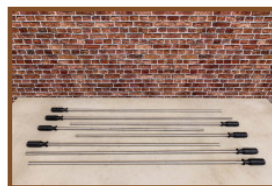

Product code	HB.FB.eye
Material	Rubber

Related products

HB.FB.6White

HB.FBSC.Yellow

HB.FB.Rodset

HB.FBP.Blue

HB.FB.DOLL.Purp

Our products are delivered from our factory in the Netherlands.