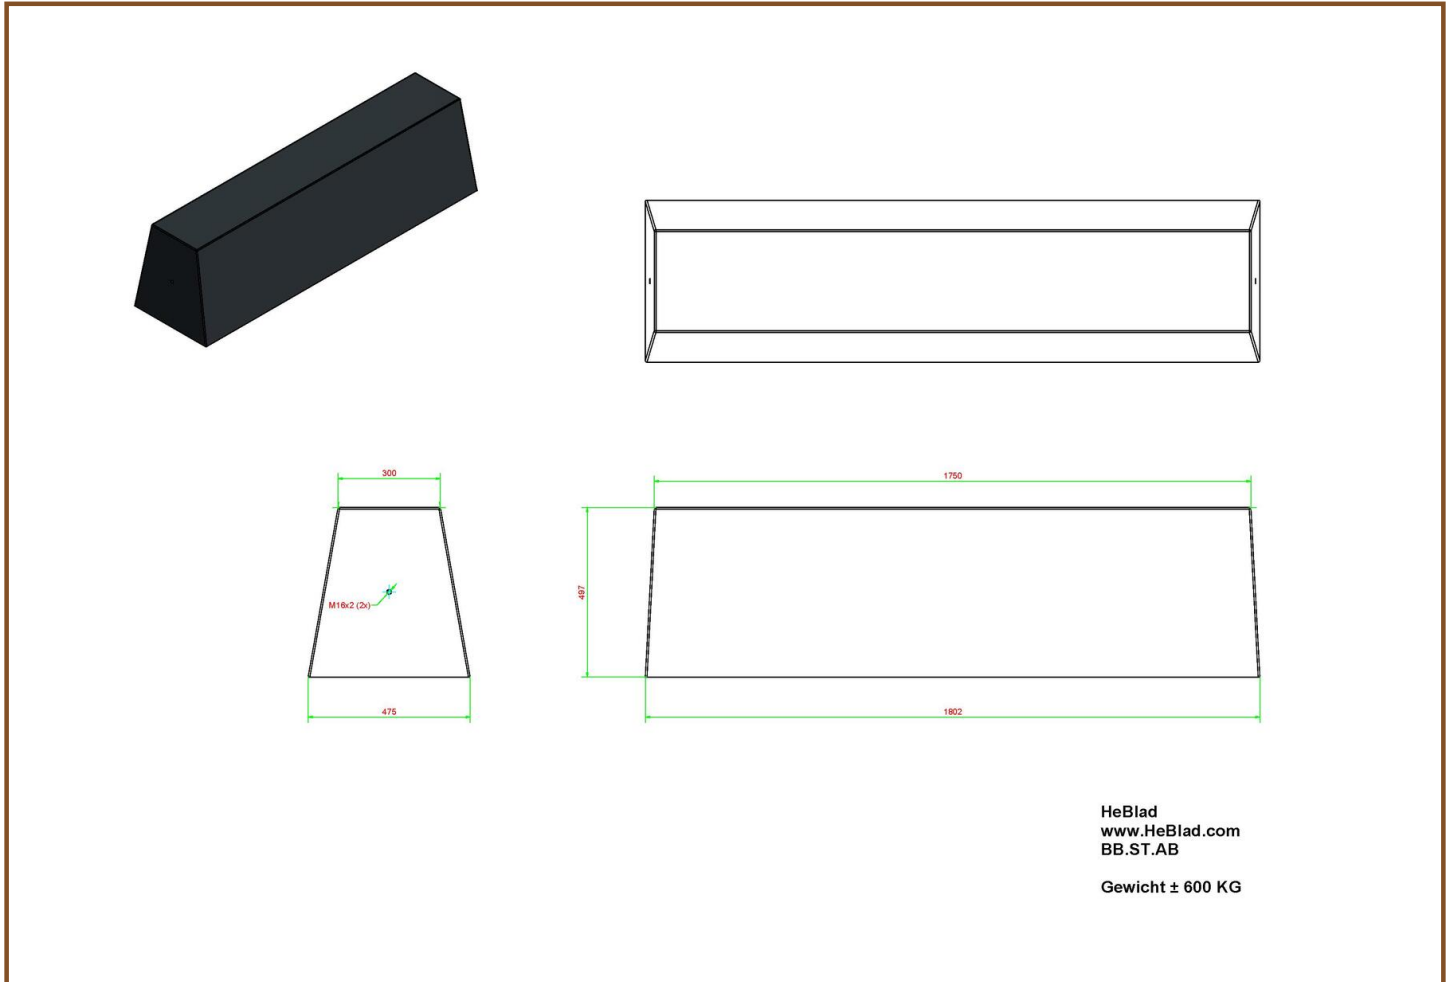

Specifications Bench Standard Anthracite-Concrete

Product code	BB.ST.AB	Seat height	50 cm
Colour	Anthracite concrete	Materiaal zitvlak	Beton
Afmeting (L x B x H)	180 x 47,5 x 50 cm	Number of seats	4
Afmeting zitvlak	175 x 30 cm	Weight	600 kg

Our products are delivered from our factory in the Netherlands.