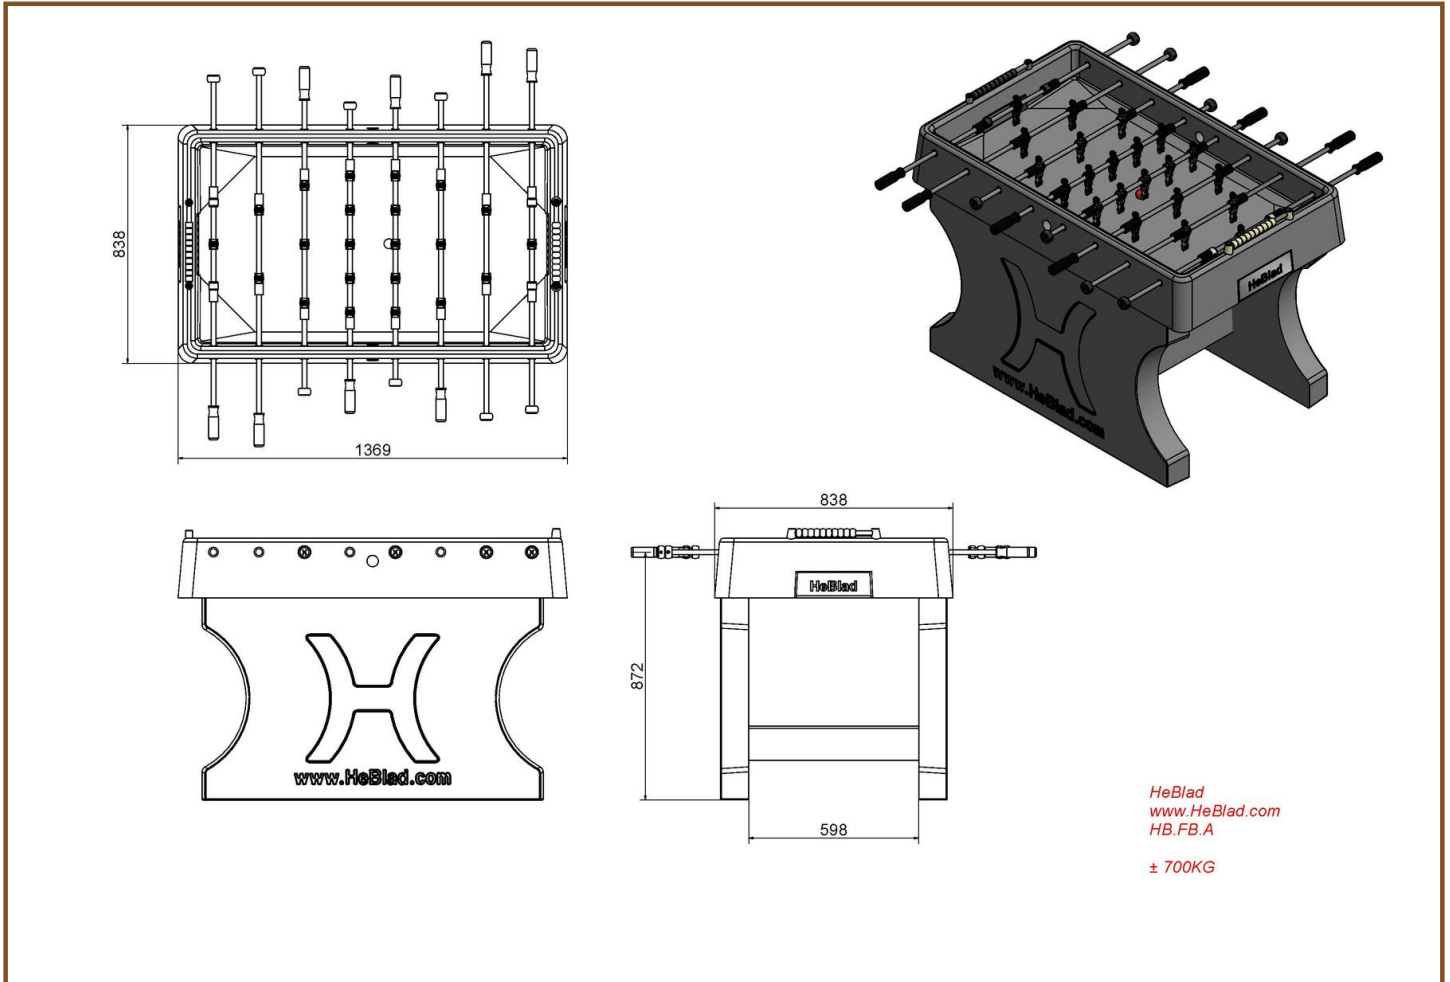

Specifications Concrete Table Football Table

Product code	HB.FB.A	Weight	700 kg
Colour	Anthracite lacquered, RAL 7001	Distance legs	60 cm
Dimensions (L x W x H)	137 x 134 x 95 cm		

Related products

Our products are delivered from our factory in the Netherlands.