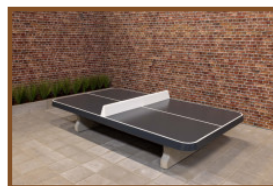

PP.AR.LOW.A