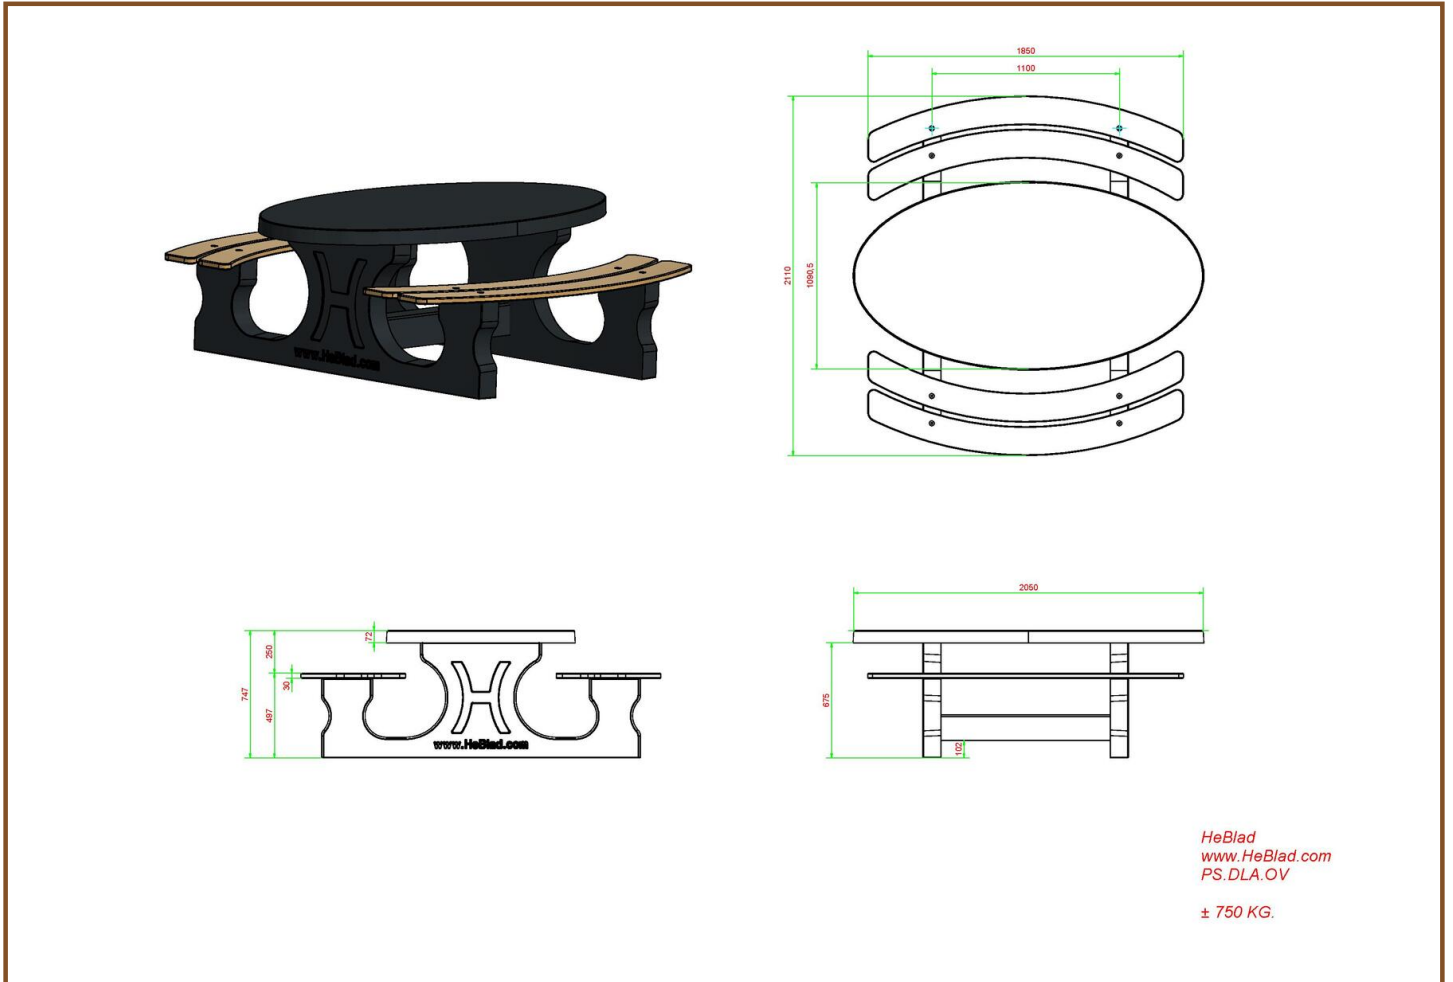

Specifications Concrete Picnic table DeLuxe Oval Anthracite

Product code	PS.DLA.OV	Seat height	50 cm
Colour	Anthracite lacquered, RAL 7001	Material seat	Bamboo
Dimensions (L x W x H)	211 x 205 x 75 cm	Distance legs	110 cm (center to center)
Dimensions tabletop (L x W)	205 x 110 cm	Weight	750 kg
Tabletop thickness	7 cm	Number of seats	8
Height tabletop	75 cm		

Related products

Our products are delivered from our factory in the Netherlands.