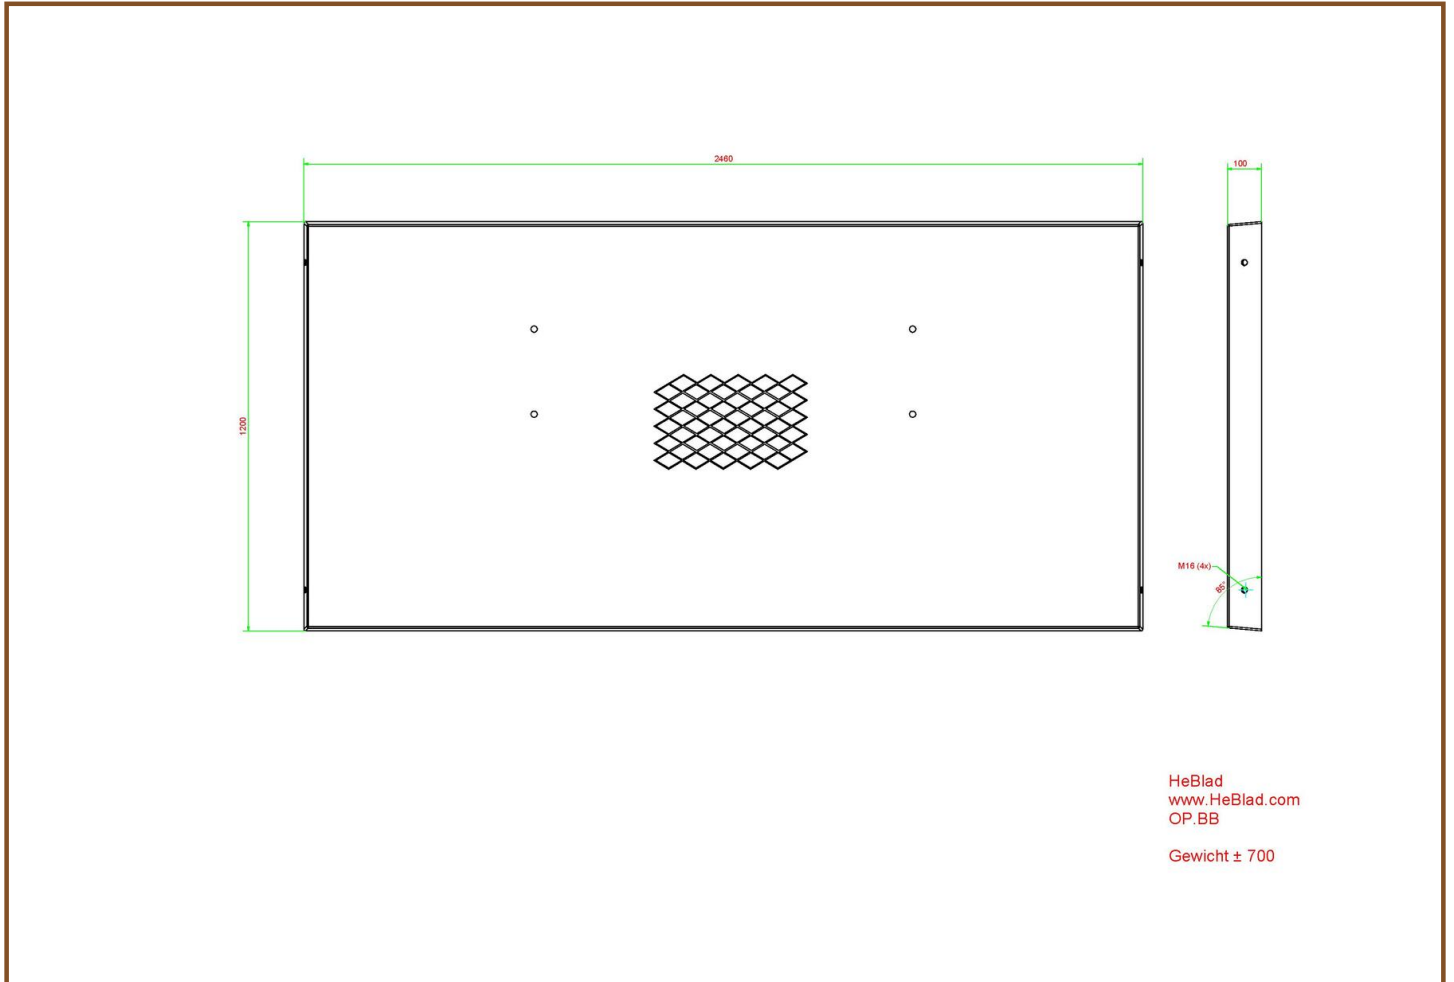

Specifications Bottom plate for all brands of Benches Natural Concrete

Product code	OP.BB	Weight	525 kg
Colour	Naturel beton	Finishing base plate	Anti-slip (window) profile
Dimensions (L x W x H)	248 x 120 x 7 cm	lifting device	Concrete screw sleeve M16

Related products