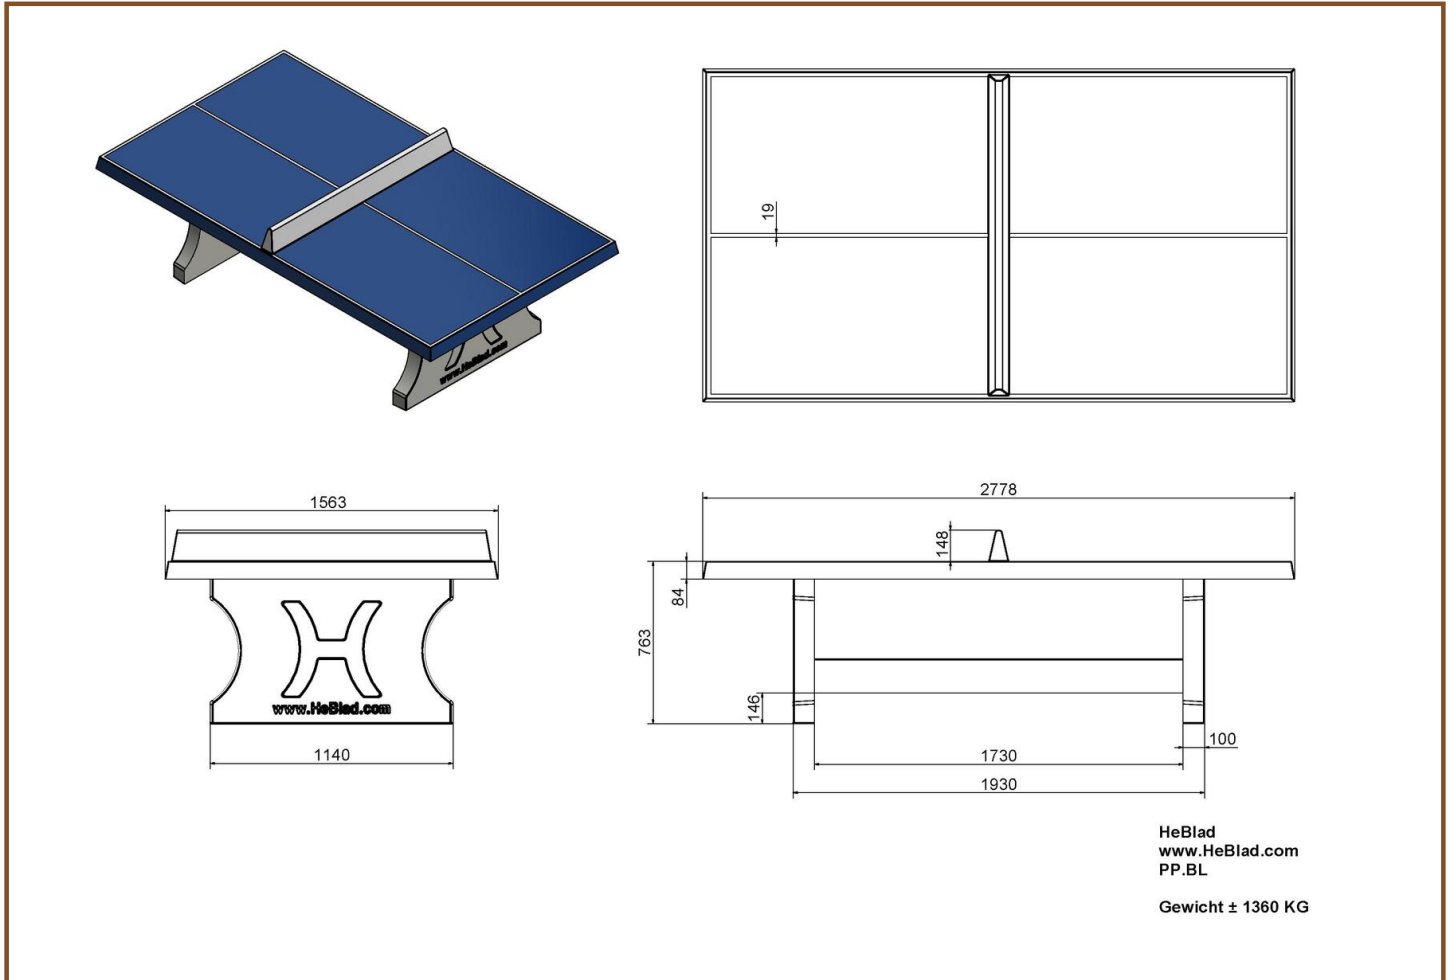

Specifications Concrete Ping-pong table blue

Product code	PP.BL	Height tabletop	76 cm
Colour	Blauw - RAL 5005	Height of the net	14,75 cm
Dimension playing surface (L x W)	274 x 152 cm	Weight	1360 kg
Dimensions bottom base plate	278 x 156 cm	Distance legs	183 cm (center to center)
Tabletop thickness	8,4 cm		

Related products

Our products are delivered from our factory in the Netherlands.