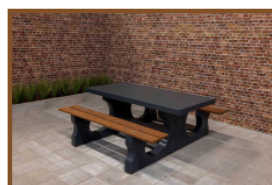

Specifications Bottom plate for all brands of Benches Natural Concrete

Product code	OP.BB	Weight	525 kg
Colour	Naturel beton	Finishing base plate	Anti-slip (window) profile
Dimensions (L x W x H)	248 x 120 x 7 cm	lifting device	Concrete screw sleeve M16

Related products

PS.DL.A

Our products are delivered from our factory in the Netherlands.