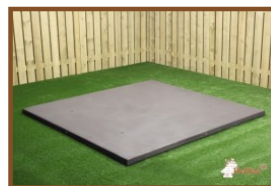

Specifications Bottom plate Picnic table Natural Concrete

Product code	OP.PS	Weight	1000 kg
Colour	Natural concrete	lifting device	Concrete screw sleeve M16
Dimensions (L x W x H)	248 x 236 x 7 cm	preparation attachment	Holes for bolts M16
Finishing base plate	Anti-slip (window) profile		

Related products

OP.PS.AB

Our products are delivered from our factory in the Netherlands.