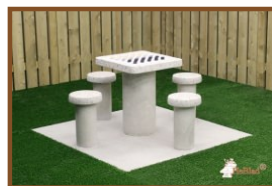

Specifications Set of rubber dampers for football table, 16 pcs.

Product code	HB.FB.Bumperset
Material	Rubber

Related products

GT.CK.G4

Our products are delivered from our factory in the Netherlands.