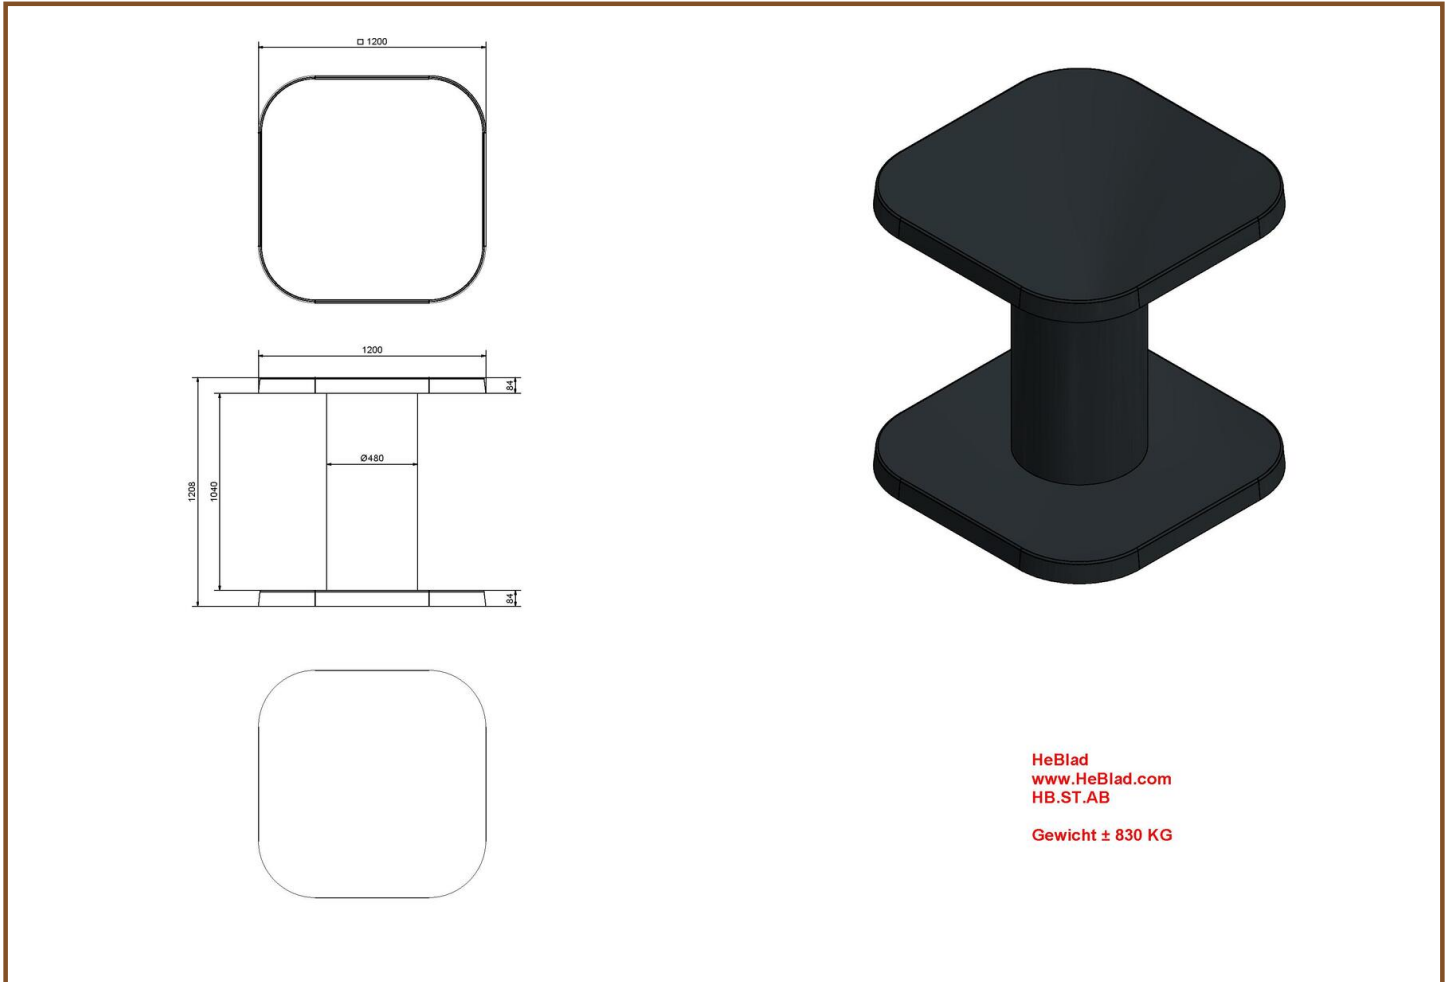

## Specifications High Table Anthracite-Concrete

Product code	HB.ST.AB	Height tabletop	113 cm
Colour	Anthracite concrete	Tabletop thickness	8.4 cm
Dimensions (L x W x H)	120 x 120 x 113 cm	Weight	985 kg
Dimensions tabletop (L x W)	120 x 120 cm		