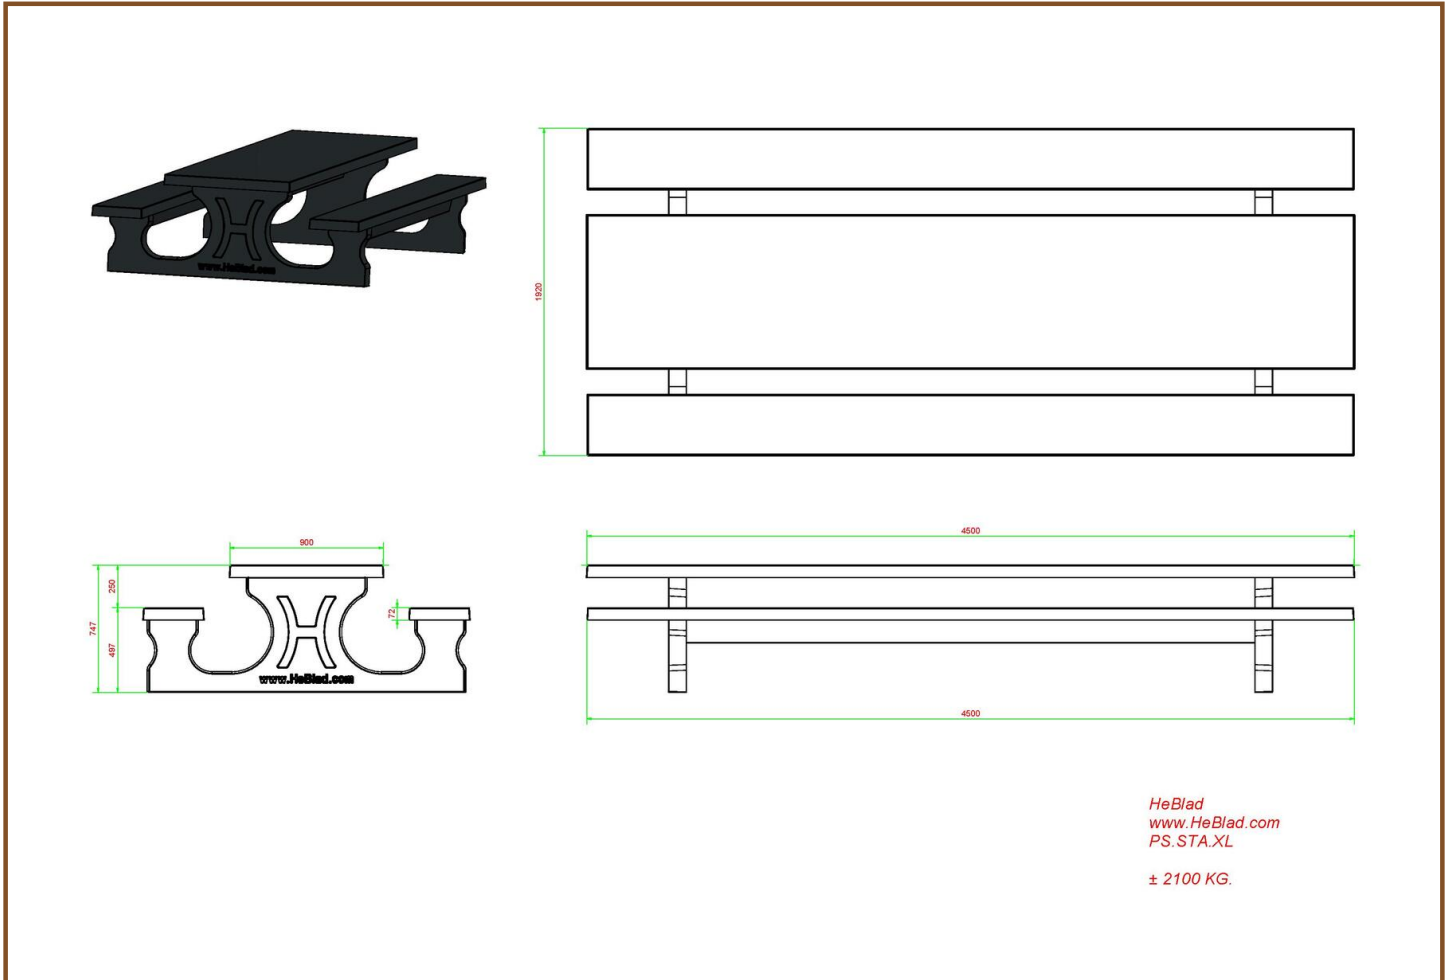

Specifications Concrete Picnic table Standard XL Anthracite

Product code	PS.STA.XL	Tabletop thickness	7 cm
Colour	Anthracite lacquered, RAL 7016	Seat height	50 cm
Dimensions (L x W x H)	450 x 192 x 75 cm	Weight	2100 kg
Dimensions tabletop (L x W)	450 x 90 cm	Material seat	Beton
Height tabletop	75 cm	Distance legs	355 (hart op hart)

Related products

Our products are delivered from our factory in the Netherlands.