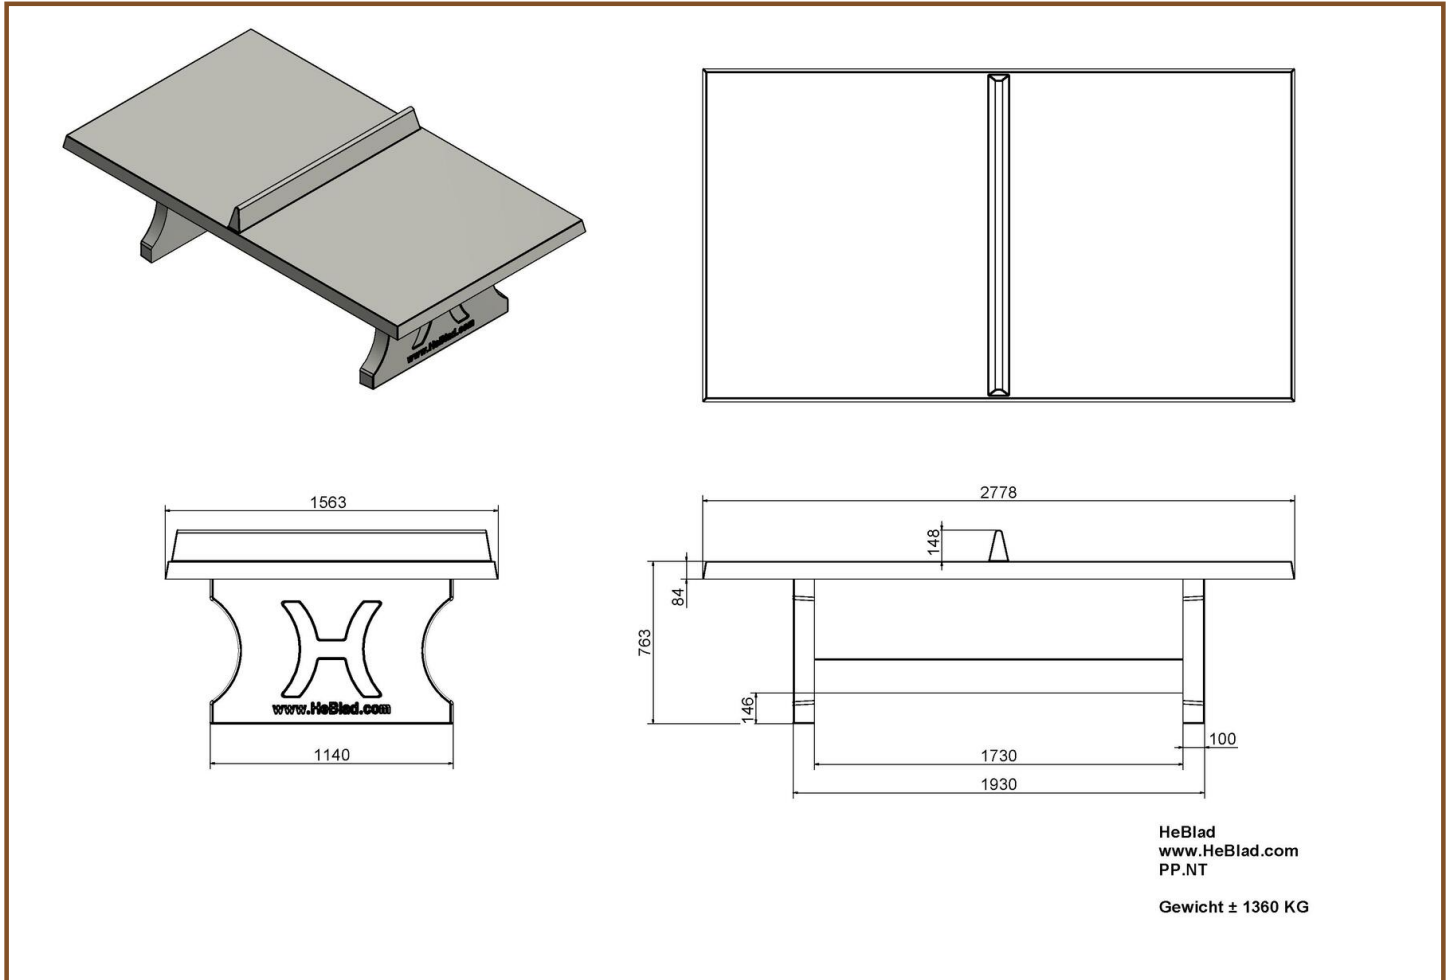

Specifications Ping-pong table in natural concrete

Product code	PP.NT	Height tabletop	76 cm
Colour	Natural concrete	Height of the net	14,75 cm
Dimension playing surface (L x W)	274 x 152 cm	Weight	1360 kg
Dimensions bottom base plate	278 x 156 cm	Distance legs	183 cm (center to center)
Tabletop thickness	8,4 cm		

Related products

Our products are delivered from our factory in the Netherlands.