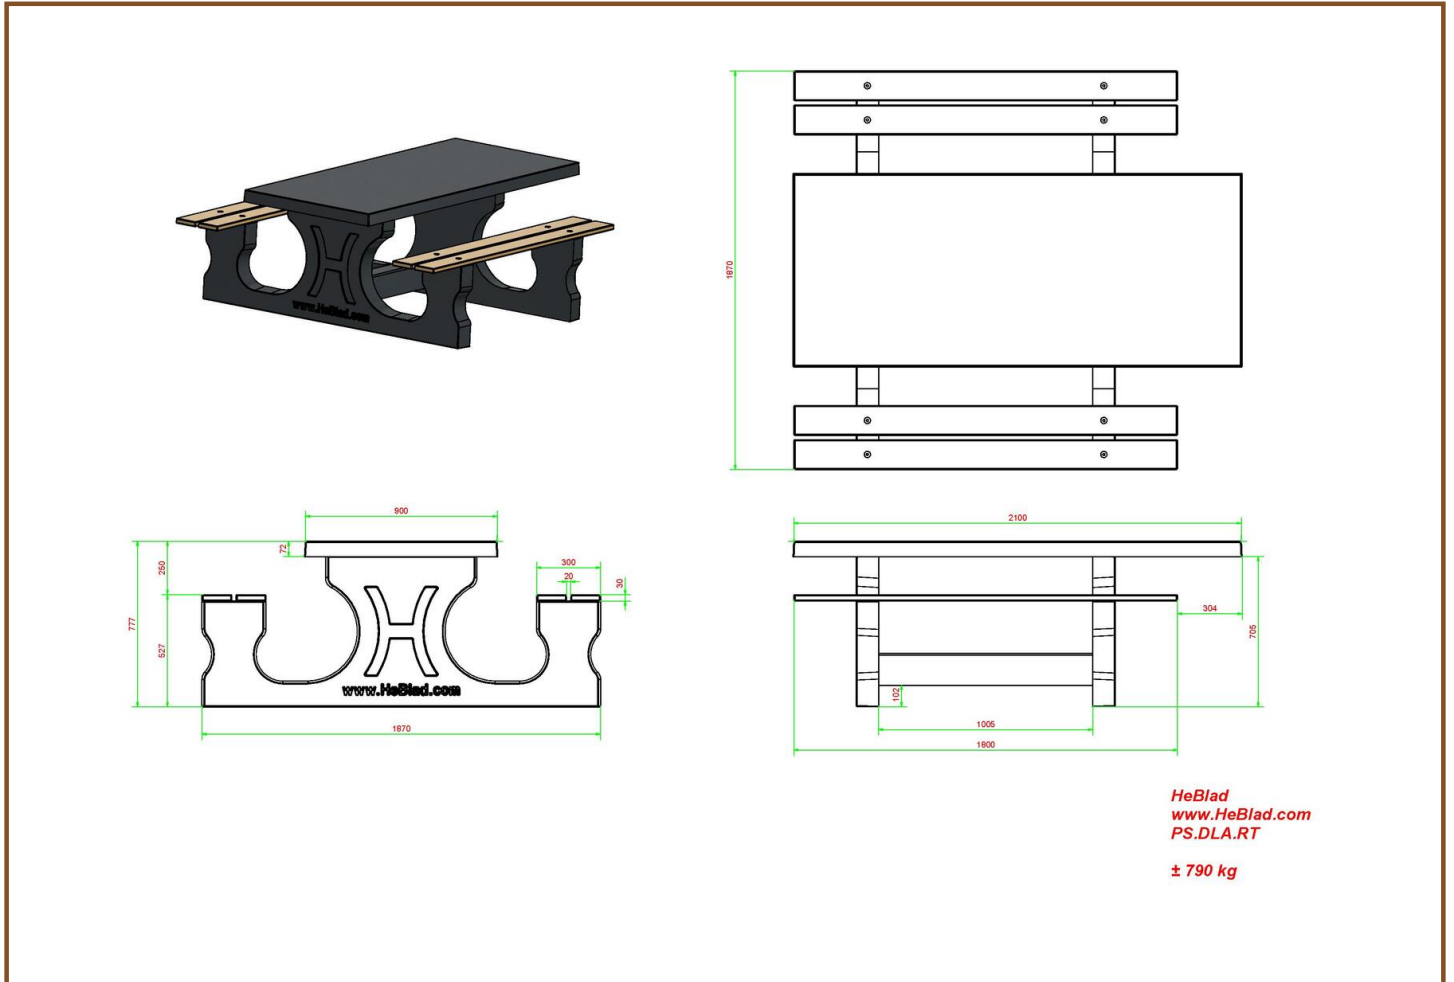

Specifications Concrete Picnic table DeLuxe Anthracite Wheelchair accessible

Product code	PS.DLA.RT	Seat height	50 cm
Colour	Anthracite lacquered, RAL 7016	Material seat	Bamboo
Dimensions (L x W x H)	210 x 187 x 77 cm	Distance legs	111 cm (center to center)
Dimensions tabletop (L x W)	210 x 90 cm	Weight	790 kg
Tabletop thickness	7 cm	Number of seats	7
Height tabletop	77 cm		

Related products

Our products are delivered from our factory in the Netherlands.