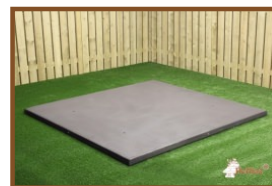

Specifications Picnic table DeLuxe Anthracite-Concrete Wheelchair accessible

Product code	PS.DLAB.RT	Seat height	50 cm
Colour	Anthracite concrete	Material seat	Bamboo
Dimensions (L x W x H)	210 x 187 x 77 cm	Distance legs	111 cm (center to center)
Dimensions tabletop (L x W)	210 x 90 cm	Weight	790 kg
Tabletop thickness	7 cm	Number of seats	7
Height tabletop	77 cm		

Related products

OP.PS.AB

Our products are delivered from our factory in the Netherlands.