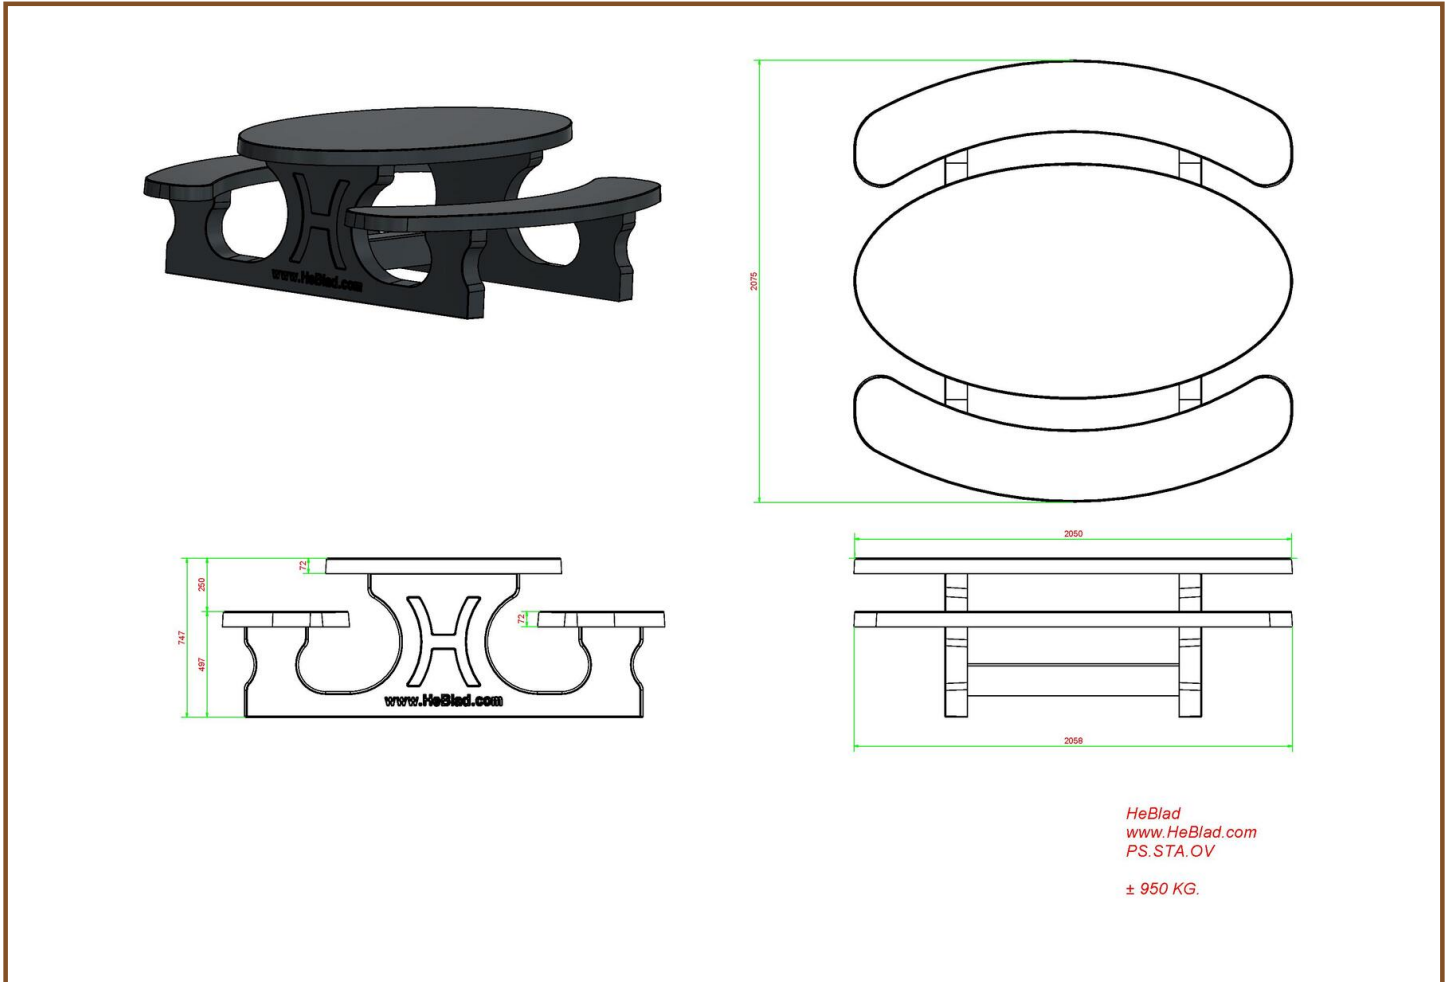

Specifications Concrete Picnic table Standard Oval Anthracite

Product code	PS.STA.OV	Seat height	50 cm
Colour	Anthracite lacquered, RAL 7016	Material seat	Beton
Dimensions (L x W x H)	211 x 205 x 75 cm	Distance legs	110 cm (center to center)
Dimensions tabletop (L x W)	205 x 110 cm	Weight	950 kg
Tabletop thickness	7 cm	Number of seats	8
Height tabletop	75 cm		

Related products

Our products are delivered from our factory in the Netherlands.