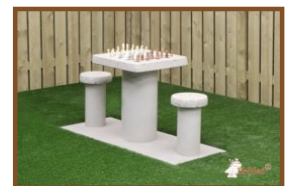

GT.CH.G2

Our products are delivered from our factory in the Netherlands.