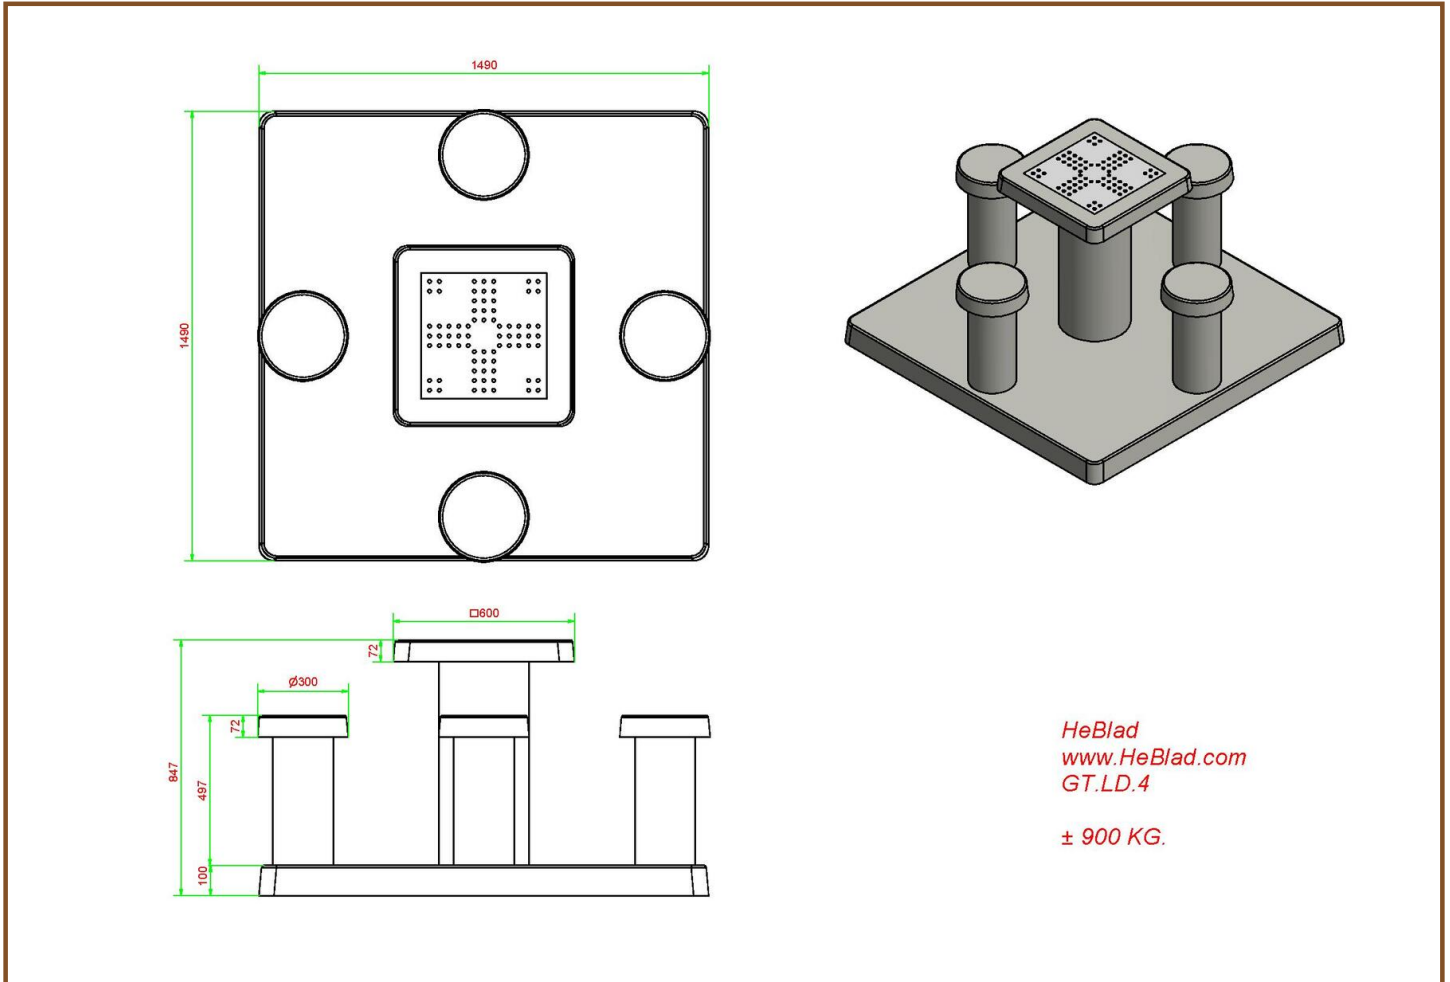

Specifications Ludo Game Table Naturel Concrete (4P)

Product code	GT.LD.4	Height tabletop	75 cm
Colour	Natural concrete	Seat height	50 cm
Dimensions (L x W x H)	149 x 149 x 85 cm	Dimensions base plate (L x W x H)	149 x 149 x 10 cm
Dimensions tabletop (L x W)	60 x 60 cm	Weight	900 kg
Tabletop thickness	7 cm		

Related products

Our products are delivered from our factory in the Netherlands.