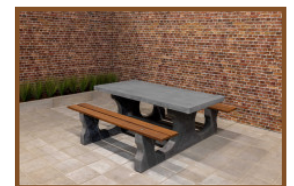

PS.DL.AB

Our products are delivered from our factory in the Netherlands.