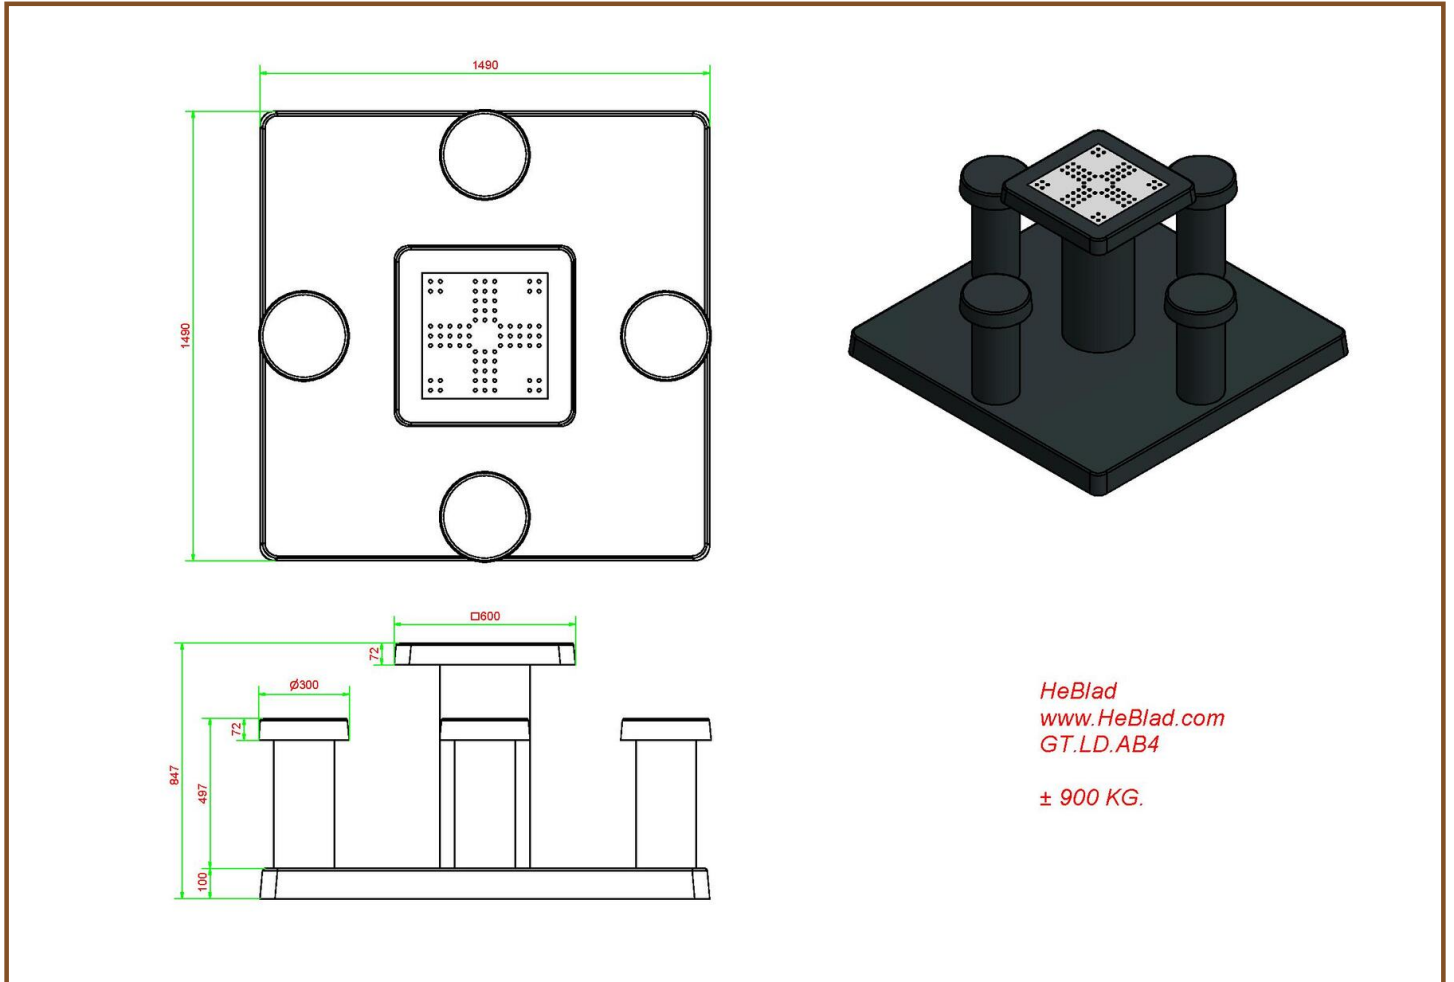

Specifications Ludo Game Table Anthracite-Concrete (4P)

Product code	GT.LD.AB4	Height tabletop	75 cm
Colour	Anthracite concrete	Seat height	50 cm
Dimensions (L x W x H)	149 x 149 x 85 cm	Dimensions base plate (L x W x H)	149 x 149 x 10 cm
Dimensions tabletop (L x W)	60 x 60 cm	Weight	900 kg
Tabletop thickness	7 cm		

Related products

Our products are delivered from our factory in the Netherlands.