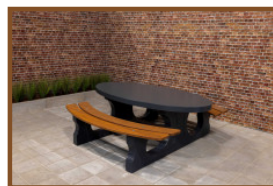

Specifications Concrete Picnic table Standard Oval Anthracite

Product code	PS.STA.OV	Seat height	50 cm
Colour	Anthracite lacquered, RAL 7016	Material seat	Beton
Dimensions (L x W x H)	211 x 205 x 75 cm	Distance legs	110 cm (center to center)
Dimensions tabletop (L x W)	205 x 110 cm	Weight	950 kg
Tabletop thickness	7 cm	Number of seats	8
Height tabletop	75 cm		

Related products

PS.DLA.OV

Our products are delivered from our factory in the Netherlands.