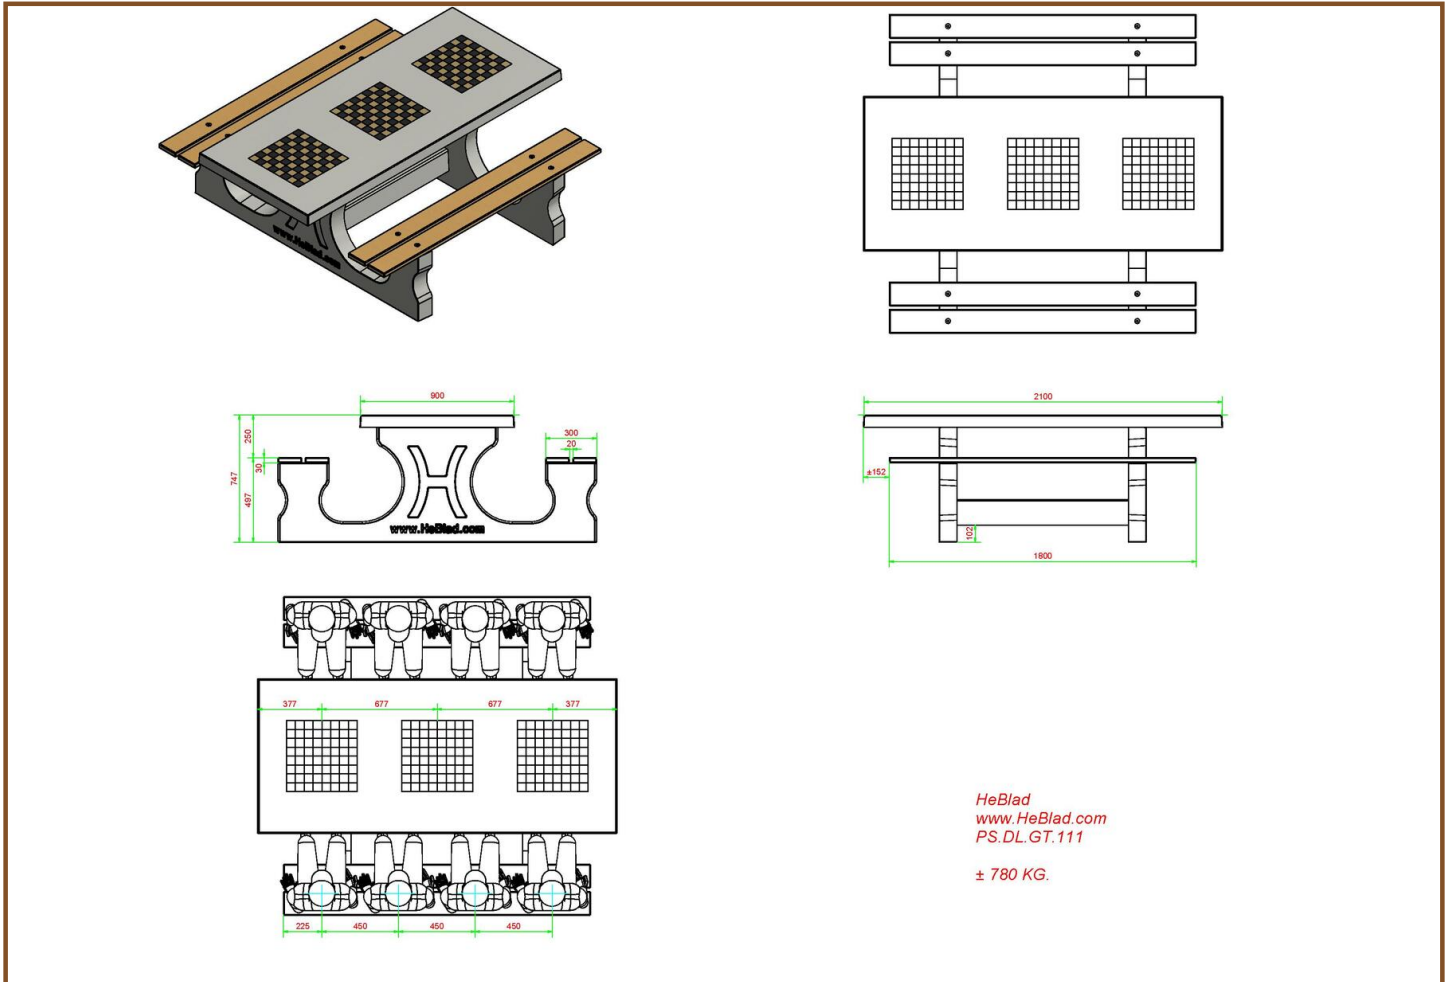

## Specifications Multi Gaming table (1-1-1) DeLuxe

Product code	PS.DL.GT.111	Height tabletop	75 cm
Colour	Natural concrete	Seat height	50 cm
Dimensions (L x W x H)	210 x 193 x 75 cm	Material seat	Bamboo
Dimensions tabletop (L x W)	210 x 90 cm	Distance legs	111 cm (center to center)
Tabletop thickness	7 cm	Weight	780 kg