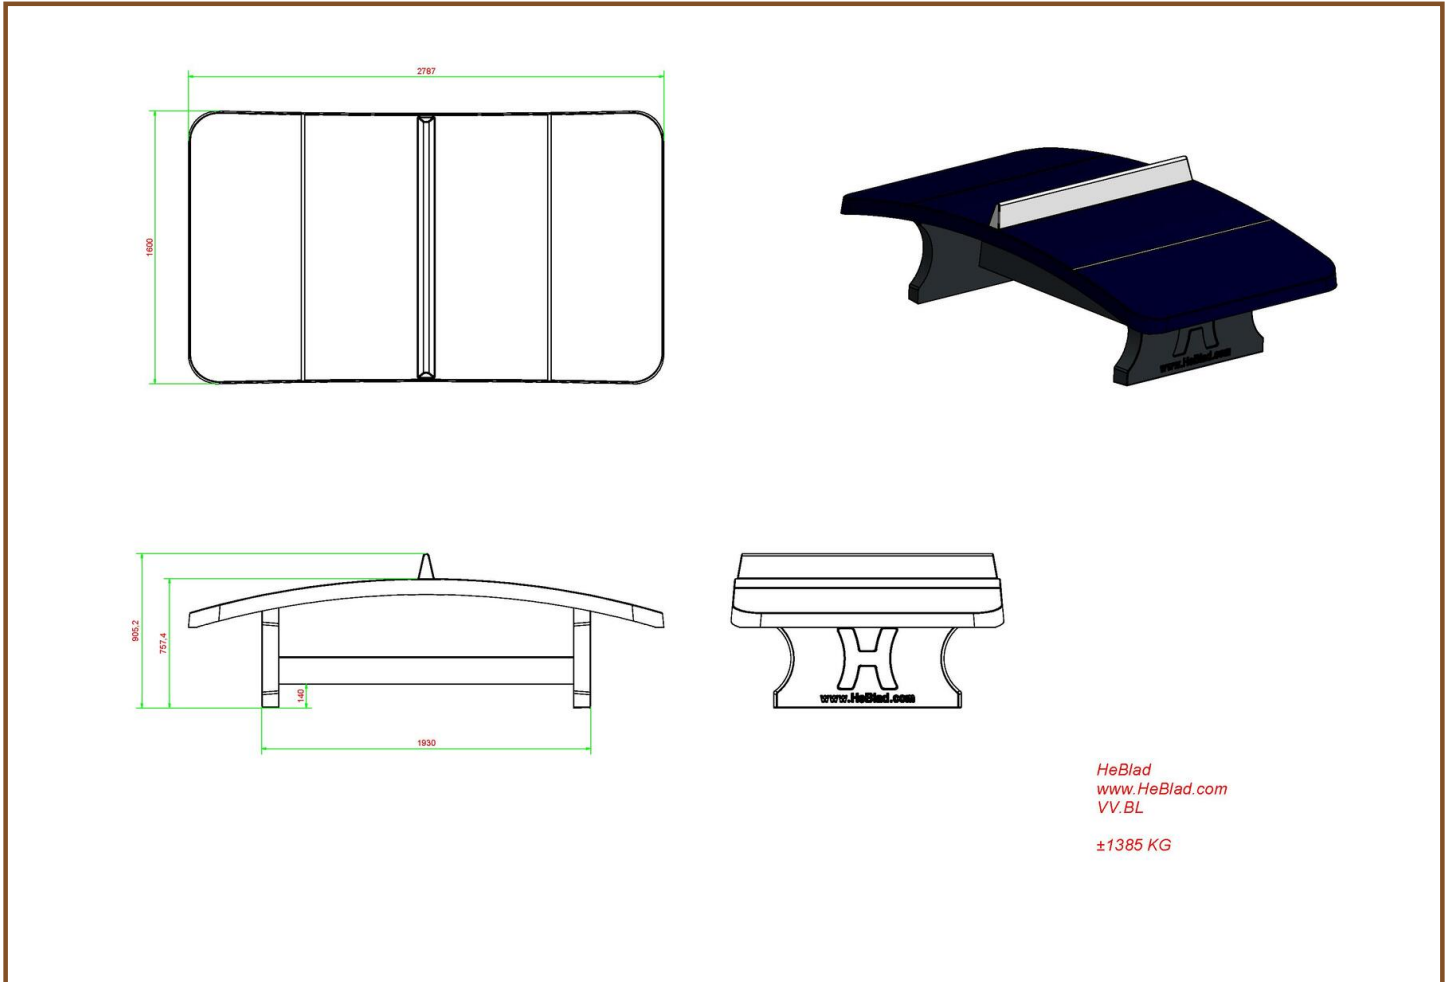

Specifications Concrete Foot Volleyball Table Blue

Product code	VV.BL	Height tabletop	76 cm
Colour	Blauw - RAL 5005	Height of the net	14,75 cm
Dimension playing surface (L x W)	274 x 152 cm	Weight	1385 kg
Dimensions bottom base plate	278 x 156 cm	Distance legs	183 cm (center to center)
Tabletop thickness	8,4 cm		

Related products

Our products are delivered from our factory in the Netherlands.