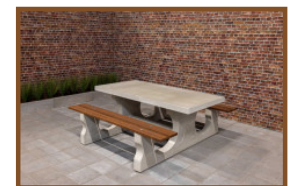

PS.DL

Our products are delivered from our factory in the Netherlands.