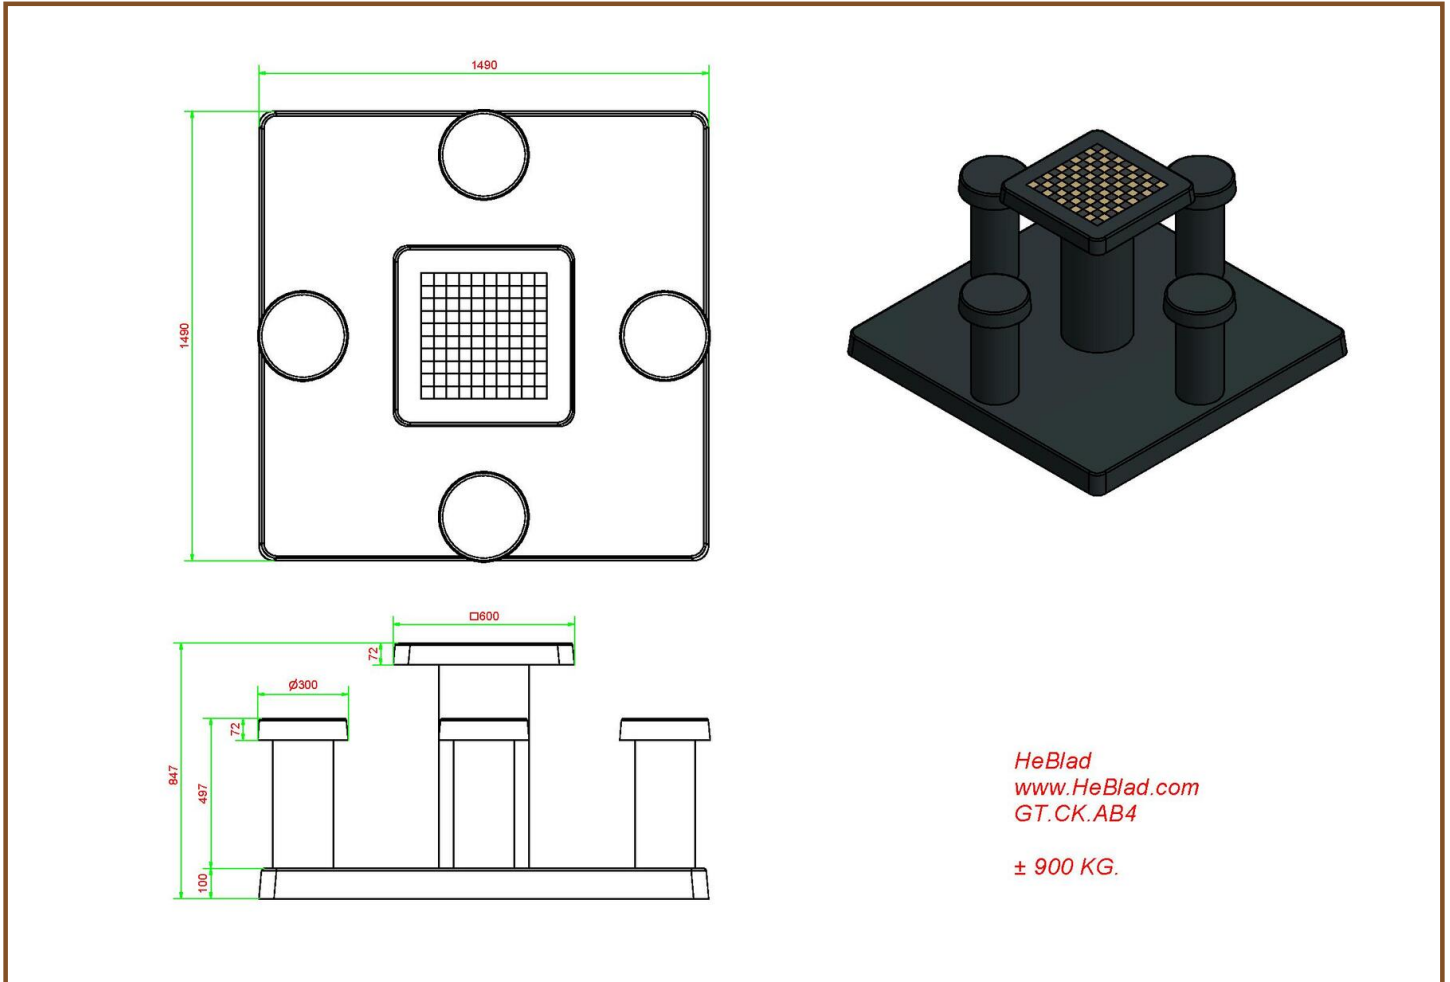

Specifications Checkers/Drafts Table Anthracite-Concrete (4P)

Product code	GT.CK.AB4	Height tabletop	75 cm
Colour	Anthracite concrete	Seat height	50 cm
Dimensions (L x W x H)	149 x 149 x 85 cm	Dimensions base plate (L x W x H)	149 x 149 x 10 cm
Dimensions tabletop (L x W)	60 x 60 cm	Weight	900 kg
Tabletop thickness	7 cm		

Related products

Our products are delivered from our factory in the Netherlands.