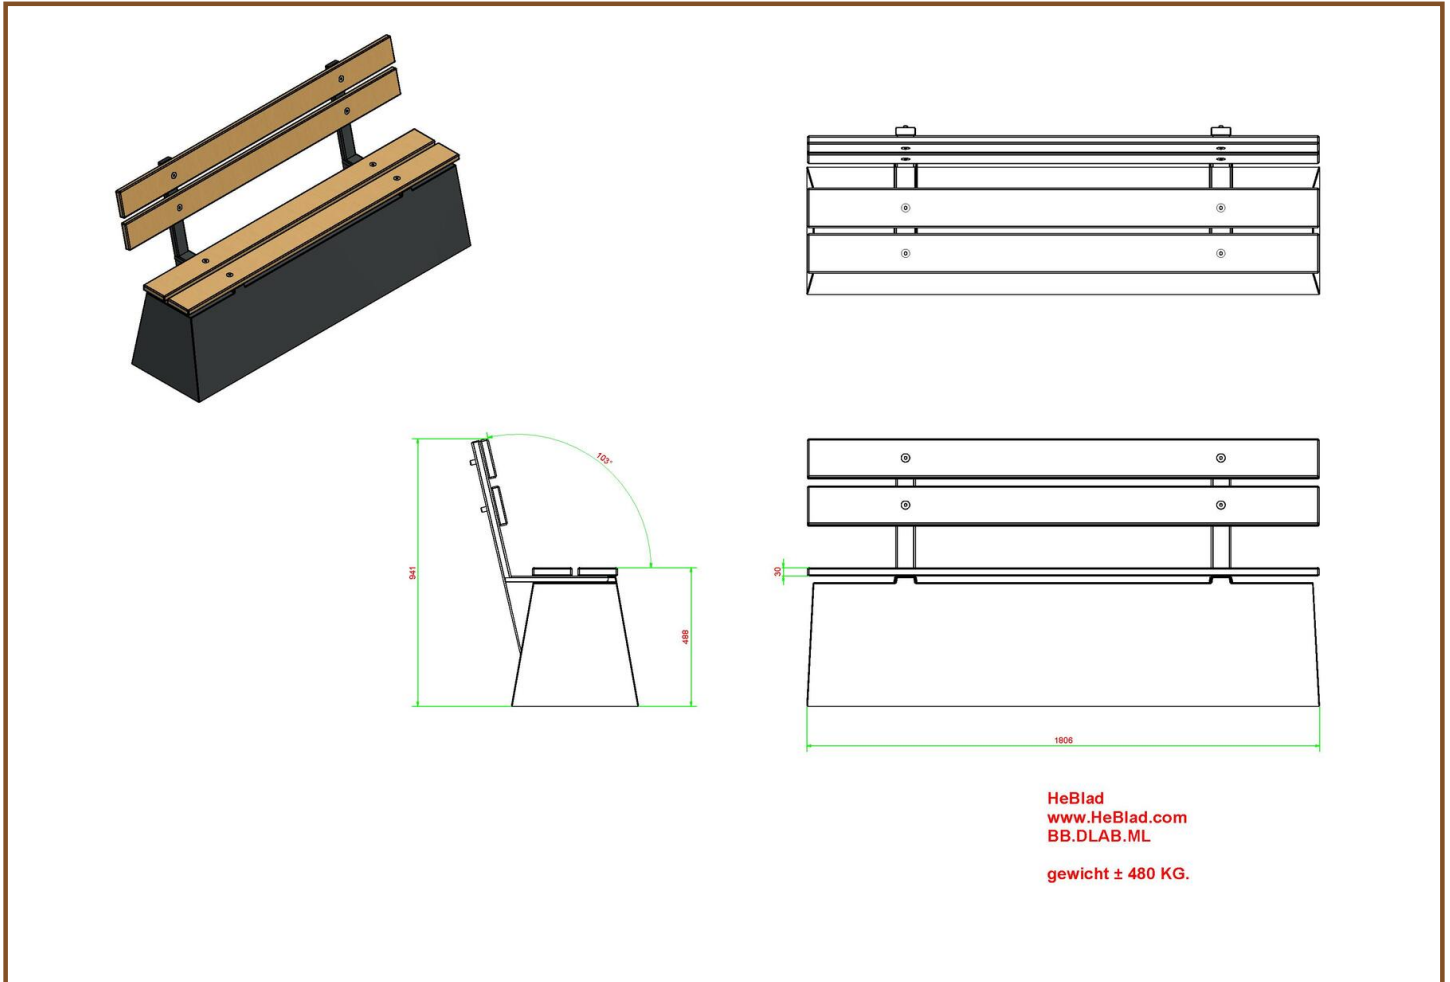

## Specifications Bench DeLuxe with backrest Anthracite-Concrete

Product code	BB.DLAB.ML	Material seat	Bamboo
Colour	Anthracite concrete	Seating corner	103 degrees
Dimensions (L x W x H)	180 x 45 x 95 cm	Number of seats	4
Seat height	48,5 cm	Weight	630 kg
Dimensions seat	180 x 30 cm		