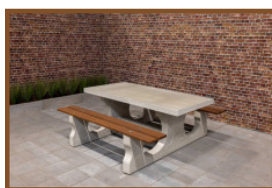

Specifications Bench DeLuxe Natural Concrete

Product code	BB.DL	Seat height	50 cm
Colour	Natural concrete	Material seat	Bamboo
Dimensions (L x W x H)	180 x 45 x 50 cm	Number of seats	4
Dimensions seat	180 x 30 cm	Weight	700 kg

Related products

PS.DL

Our products are delivered from our factory in the Netherlands.