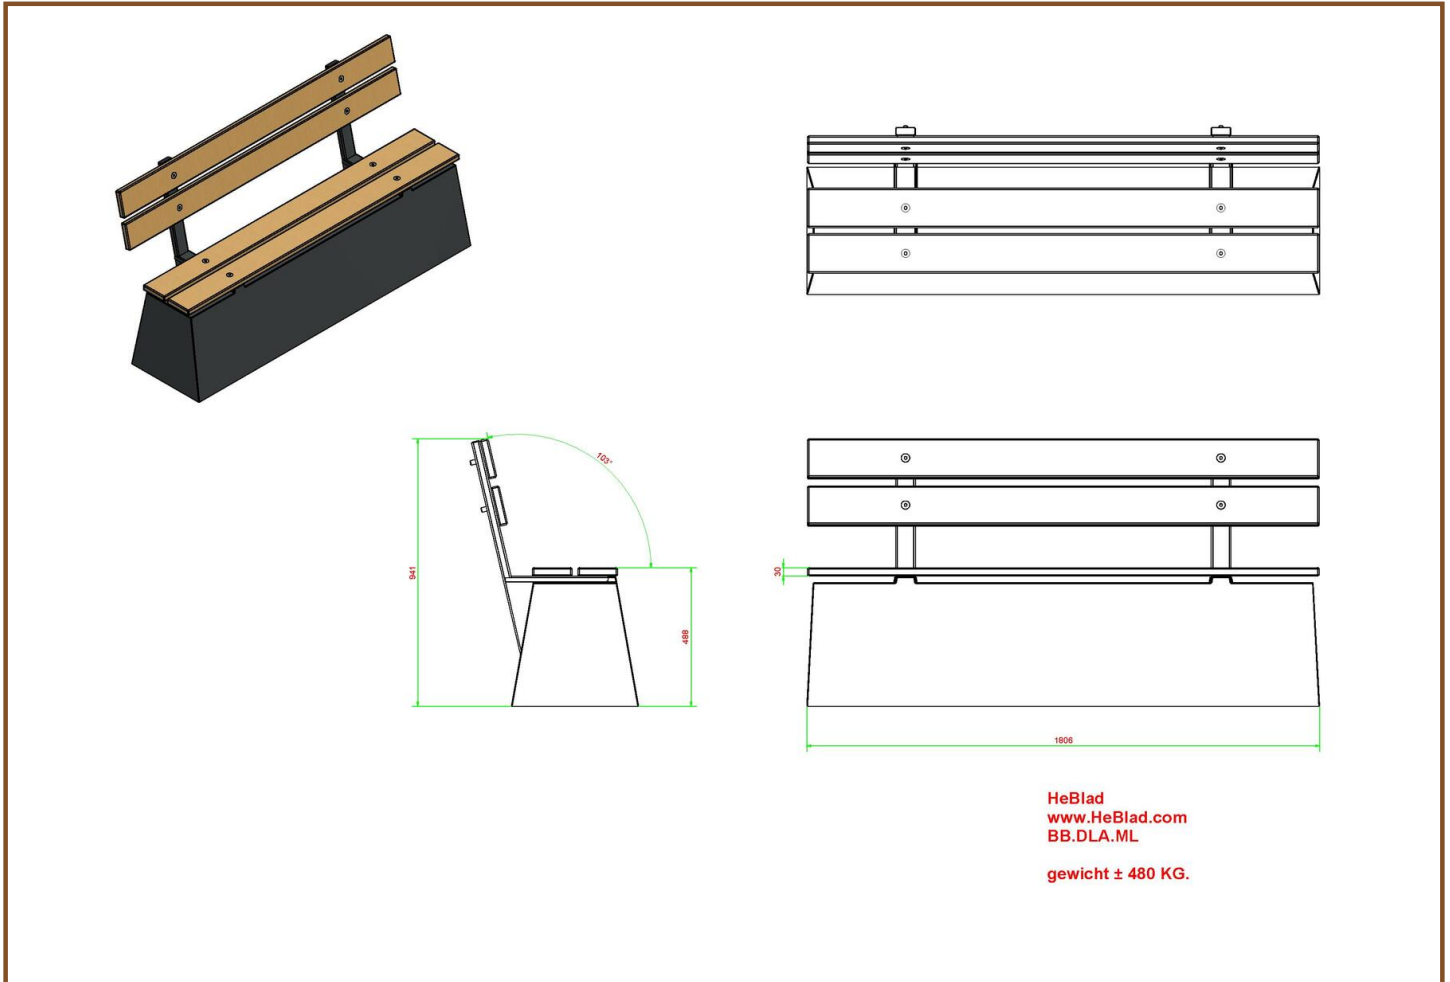

Specifications Concrete bench DeLuxe with backrest Anthracite

Product code	BB.DLA.ML	Material seat	Bamboo
Colour	Anthracite lacquered, RAL 7002	Seating corner	103 degrees
Dimensions (L x W x H)	180 x 45 x 95 cm	Number of seats	4
Seat height	48,5 cm	Weight	630 kg
Dimensions seat	180 x 30 cm		

Related products

Our products are delivered from our factory in the Netherlands.