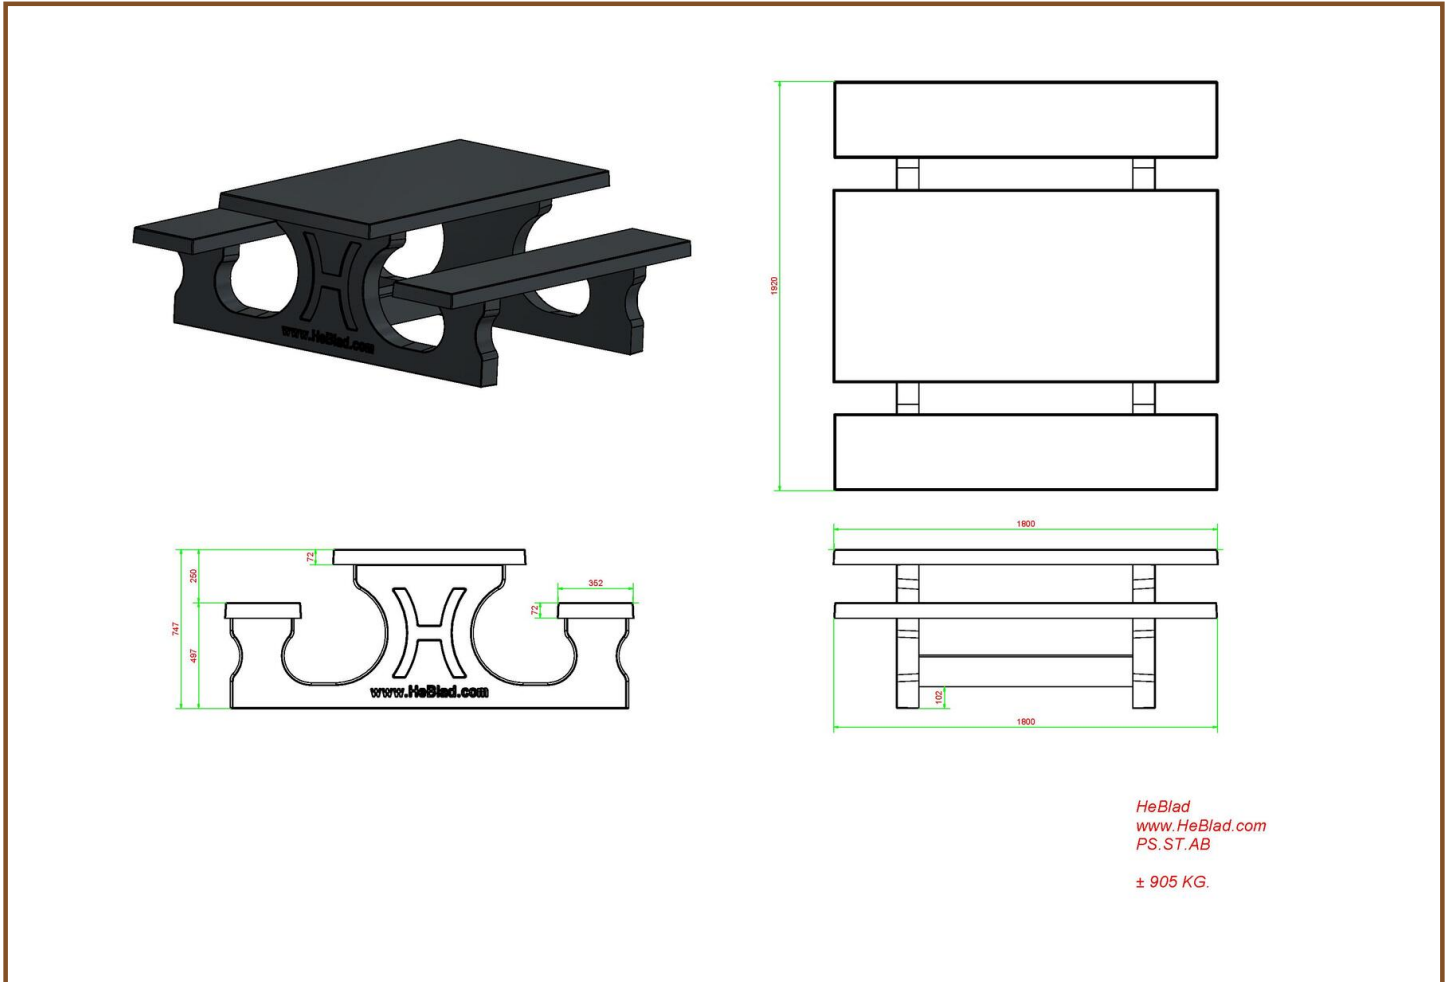

Specifications Picnic table Standard Anthracite-Concrete

Product code	PS.ST.AB	Seat height	50 cm
Colour	Anthracite concrete	Material seat	Beton
Dimensions (L x W x H)	180 x 192 x 75 cm	Distance legs	111 cm (center to center)
Dimensions tabletop (L x W)	180 x 90 cm	Weight	905 kg
Tabletop thickness	7 cm	Number of seats	8
Height tabletop	75 cm		

Related products

Our products are delivered from our factory in the Netherlands.