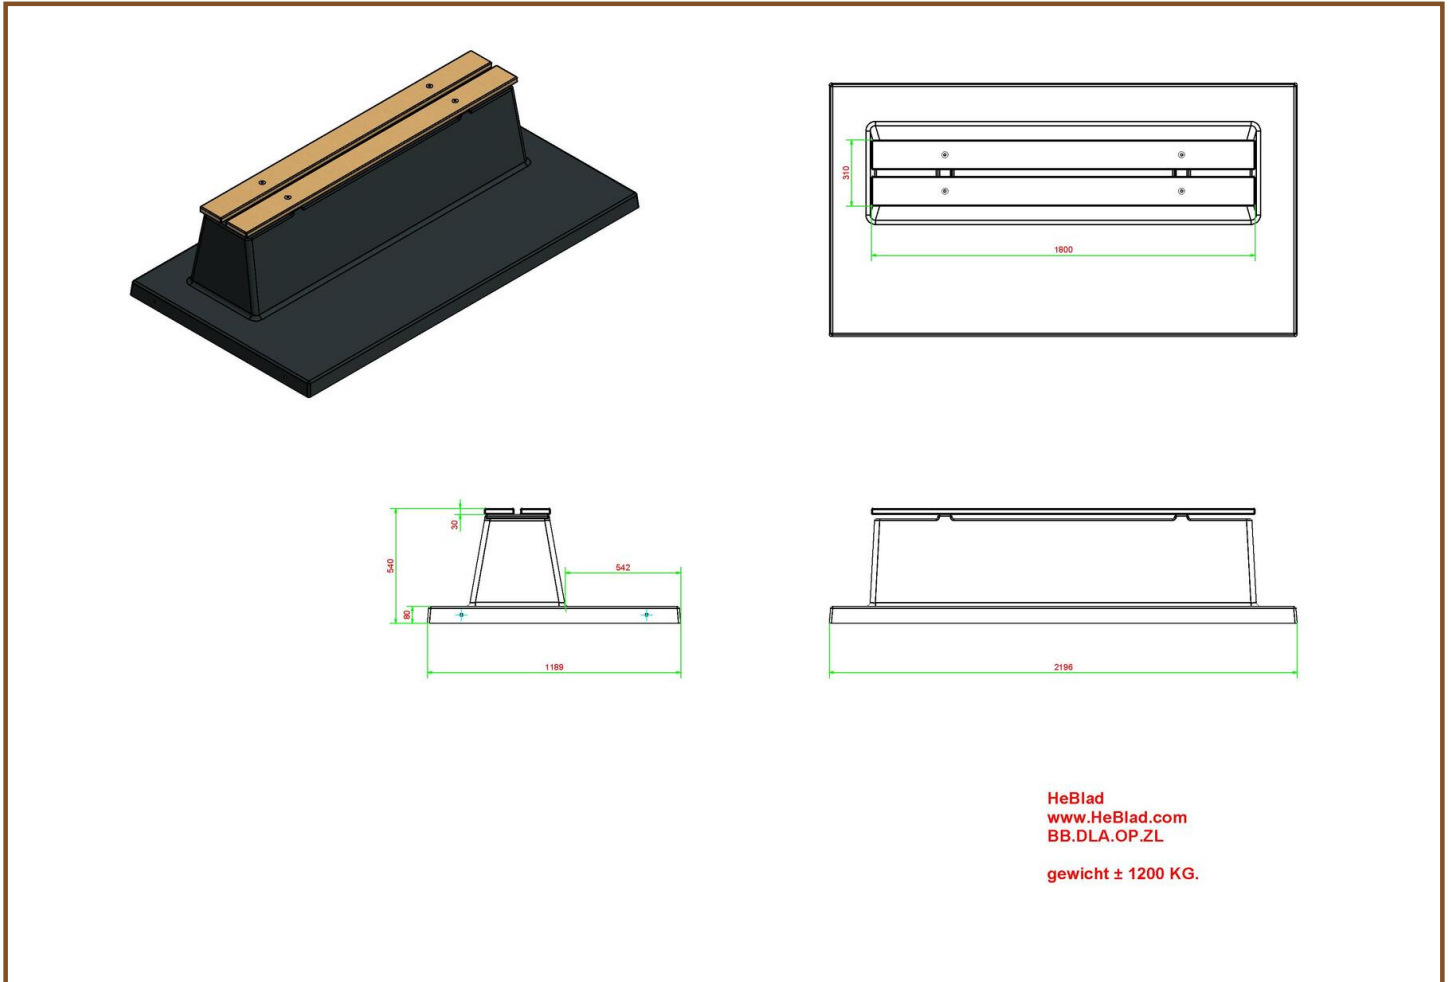

Specifications Concrete bench DeLuxe with bottom plate without backrest Anthracite

Product code	BB.DLA.OP.ZL	Material seat	Bamboo
Colour	Anthracite lacquered, RAL 7001	Number of seats	4
Dimensions (L x W x H)	219,5 x 119 x 56,5 cm	Dimensions base plate (L x W x H)	219,5 x 119 x 8 cm
Seat height	45 cm	Finishing base plate	Smooth concrete
Dimensions seat	180 x 30 cm	Weight	1200 kg

Related products

Our products are delivered from our factory in the Netherlands.