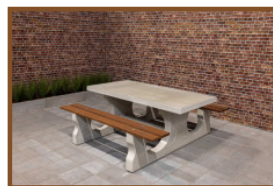

Specifications Picnic table Standard Natural Concrete

Product code	PS.ST	Seat height	50 cm
Colour	Natural concrete	Material seat	Beton
Dimensions (L x W x H)	180 x 192 x 75 cm	Distance legs	111 cm (center to center)
Dimensions tabletop (L x W)	180 x 90 cm	Weight	905 kg
Tabletop thickness	7 cm	Number of seats	8
Height tabletop	75 cm		

Related products

PS.DL

Our products are delivered from our factory in the Netherlands.