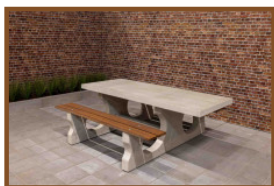

Specifications Picnic table Standard Natural Concrete Wheelchair accessible

Product code	PS.ST.RT	Seat height	50 cm
Colour	Natural concrete	Material seat	Beton
Dimensions (L x W x H)	210 x 90 x 77 cm	Distance legs	111 cm (Hart op Hart)
Dimensions tabletop (L x W)	210 x 90	Weight	970 kg
Tabletop thickness	7 cm	Number of seats	7
Height tabletop	77 cm		

Related products

PS.DL.RT