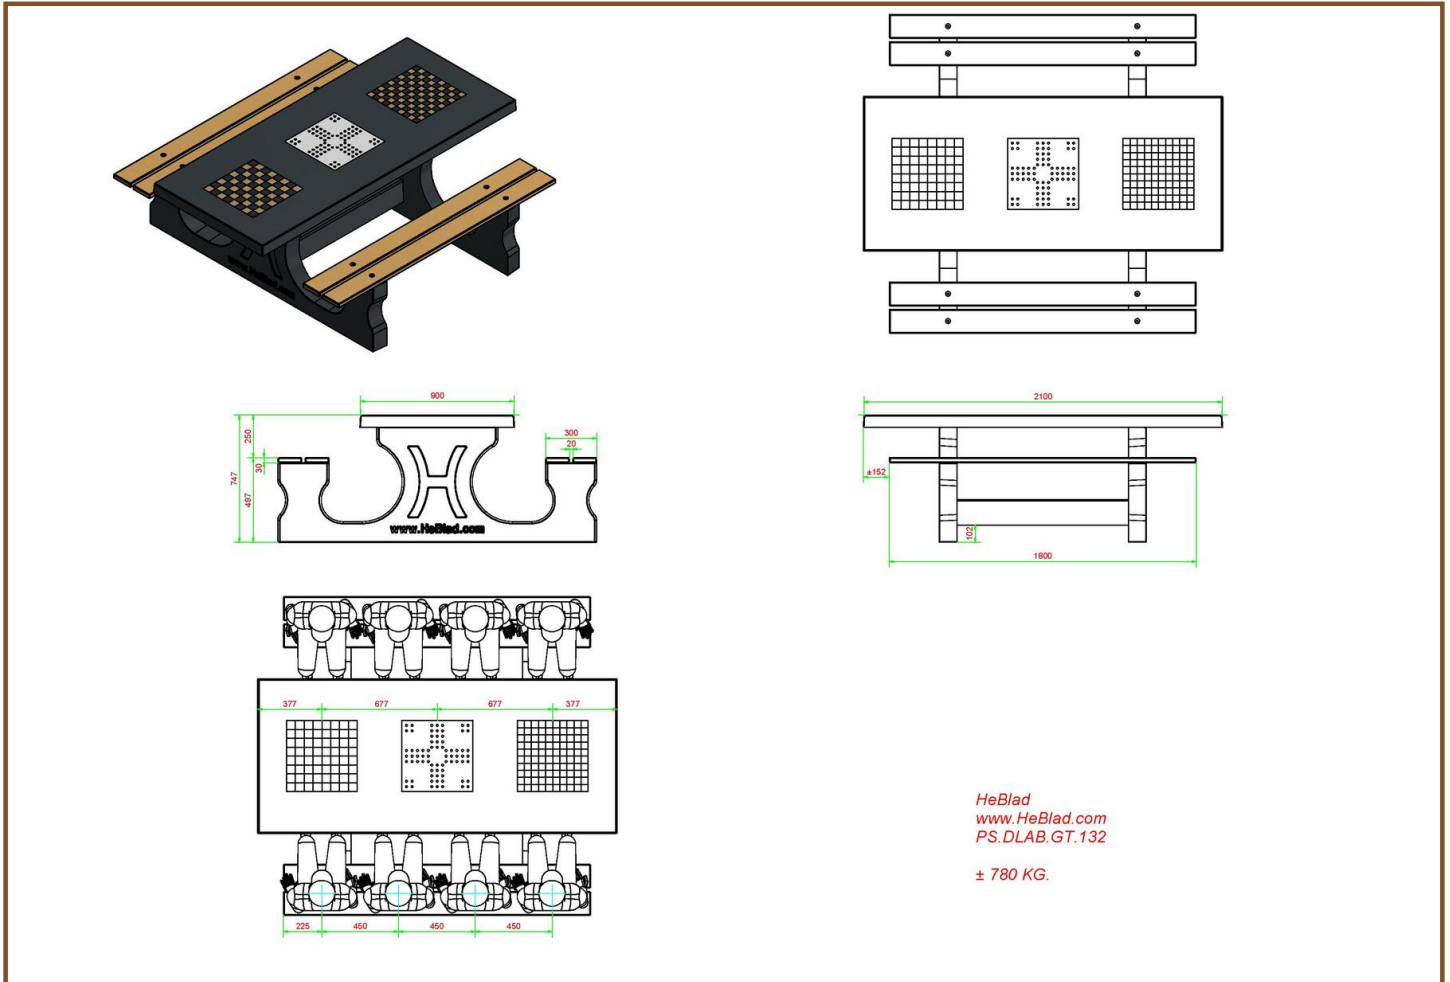

## Specifications Multi Gaming table (1-3-2) DeLuxe Anthracite-Concrete

Product code	PS.DLAB.GT.132	Height tabletop	75 cm
Colour	Anthracite concrete	Seat height	50 cm
Dimensions (L x W x H)	210 x 193 x 75 cm	Material seat	Bamboo
Dimensions tabletop (L x W)	210 x 90 cm	Distance legs	111 cm (center to center)
Tabletop thickness	7 cm	Weight	780 kg