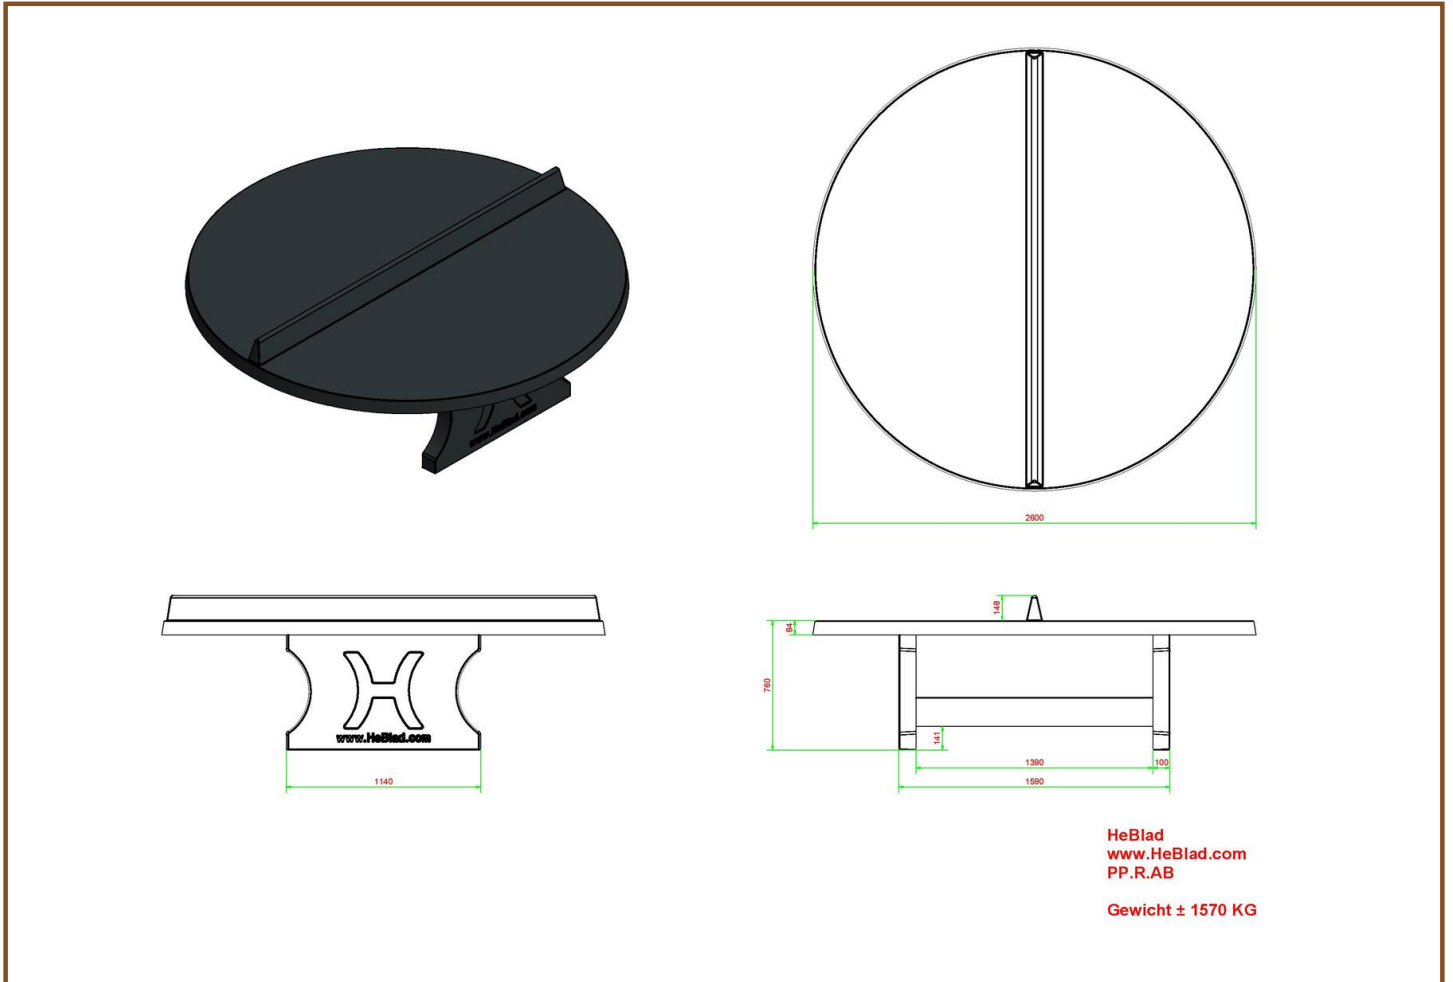

Specifications Round Ping-Pong table Anthracite-Concrete

Product code	PP.R.AB	Height tabletop	76 cm
Colour	Anthracite concrete	Height of the net	14,75 cm
Dimension playing surface (L x W)	∅ 260 cm	Weight	1570 kg
Dimensions bottom base plate	∅ 264 cm	Distance legs	149 cm (center to center)
Tabletop thickness	8,4 cm		

Related products