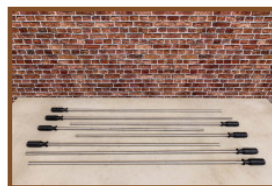

## Related products

HB.FB.6White

HB.FBSC.Yellow

HB.FB.Rodset

HB.FBP.Blue

HB.FB.DOLL.Purp

*Our products are delivered from our factory in the Netherlands.*

**Eye protectors set of 8 pieces.**