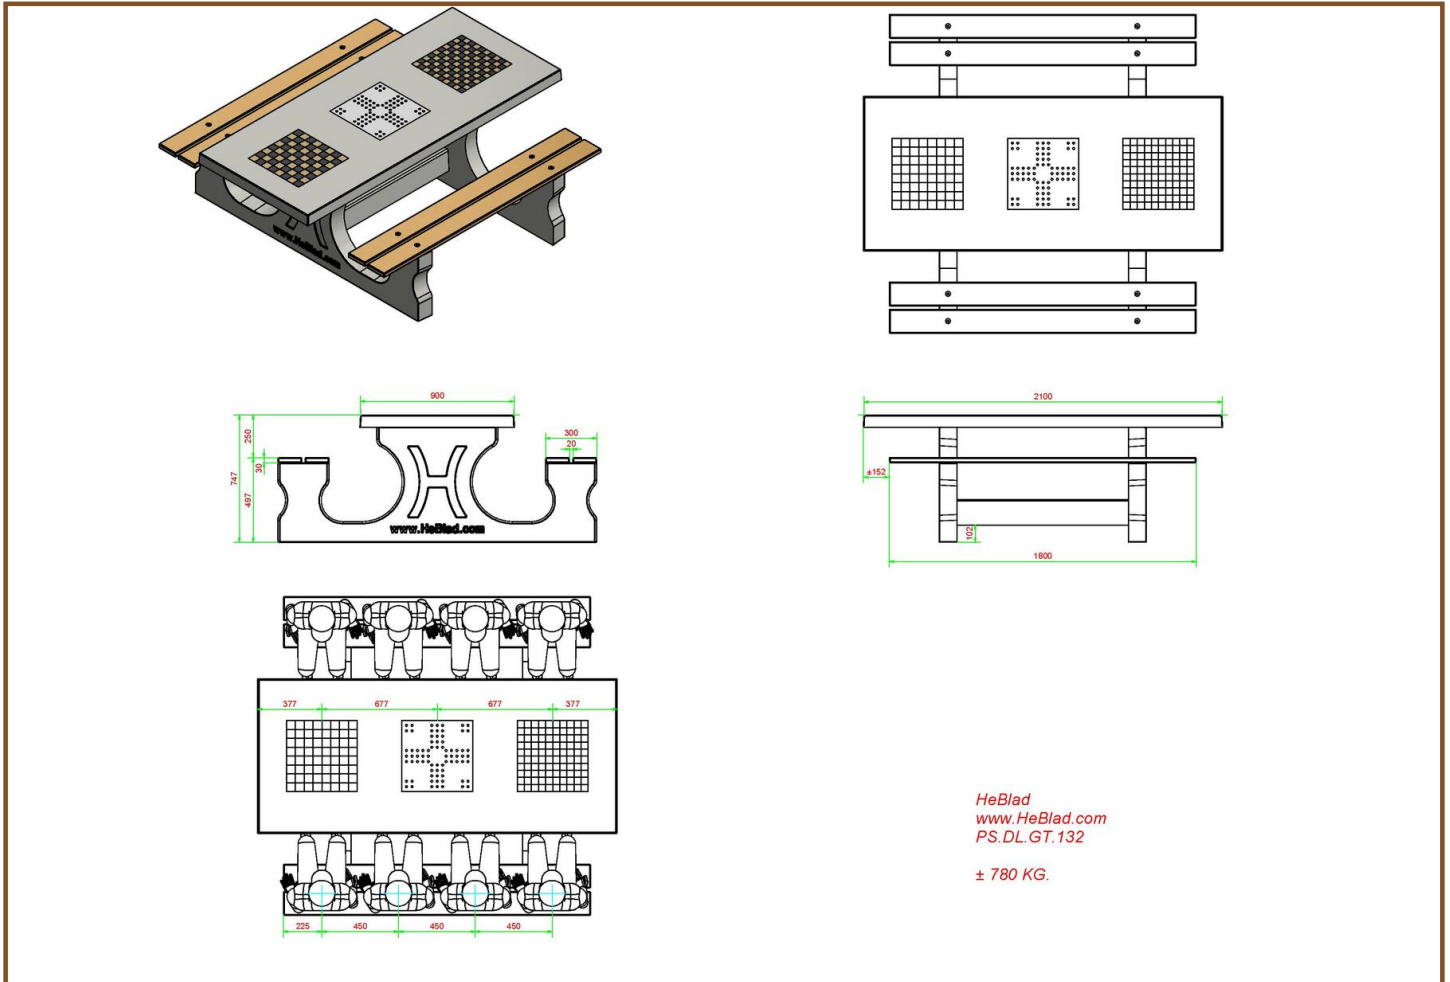

## Specifications Multi Gaming table (1-3-2) DeLuxe

Product code	PS.DL.GT.132	Height tabletop	75 cm
Colour	Natural concrete	Seat height	50 cm
Dimensions (L x W x H)	210 x 193 x 75 cm	Material seat	Bamboo
Dimensions tabletop (L x W)	210 x 90 cm	Distance legs	111 cm (center to center)
Tabletop thickness	7 cm	Weight	780 kg