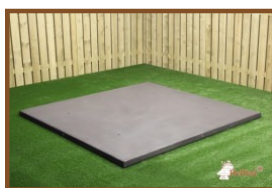

Specifications Concrete base plate for tennis table Anthracite-Concrete

Product code	OP.PP.AB	Finishing base plate	Smooth concrete
Colour	Anthracite concrete	lifting device	139 x 87 x 99 cm
Dimensions (L x W x H)	299 x 179 x 10 cm	preparation attachment	Holes for bolts M16
Weight	1270 kg		

Related products

OP.PS.AB

Our products are delivered from our factory in the Netherlands.