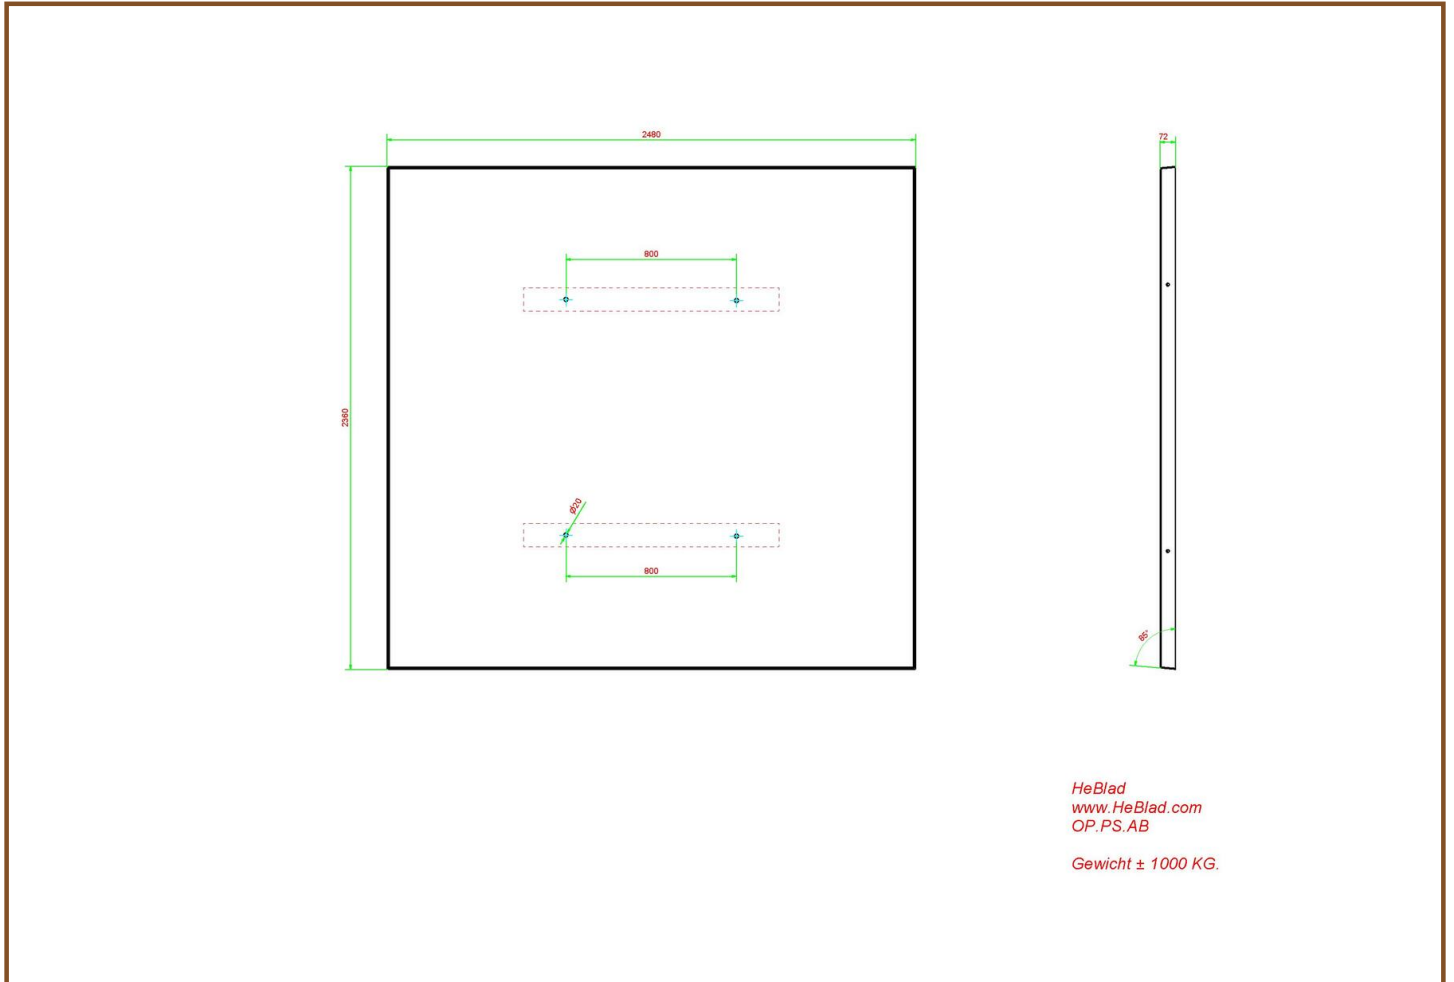

## Specifications Bottom plate Picnic table Anthracite-Concrete

Product code	OP.PS.AB	Weight	1000 kg
Colour	Anthracite concrete	lifting device	Concrete screw sleeve M16
Dimensions (L x W x H)	248 x 236 x 7 cm	preparation attachment	Holes for bolts M16
Finishing base plate	Anti-slip (window) profile		