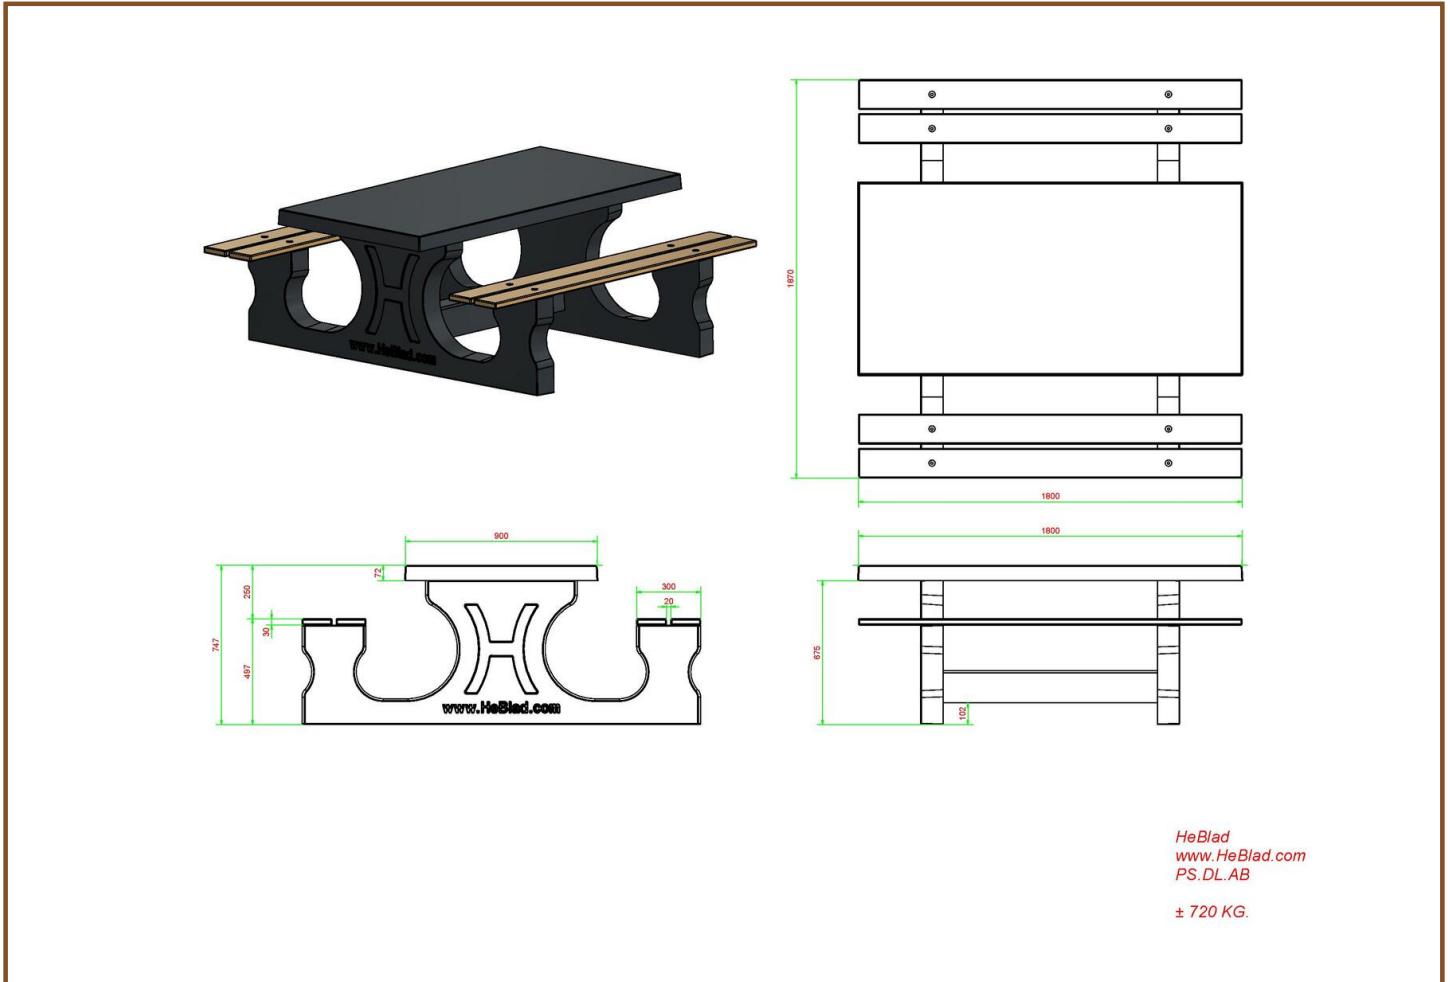

Specifications Picnic table DeLuxe Anthracite-Concrete

Product code	PS.DL.AB	Seat height	50 cm
Colour	Anthracite concrete	Material seat	Bamboo
Dimensions (L x W x H)	180 x 187 x 75 cm	Distance legs	111 cm (center to center)
Dimensions tabletop (L x W)	180 x 90 cm	Weight	720 kg
Tabletop thickness	7 cm	Number of seats	8
Height tabletop	75 cm		

Related products

Our products are delivered from our factory in the Netherlands.