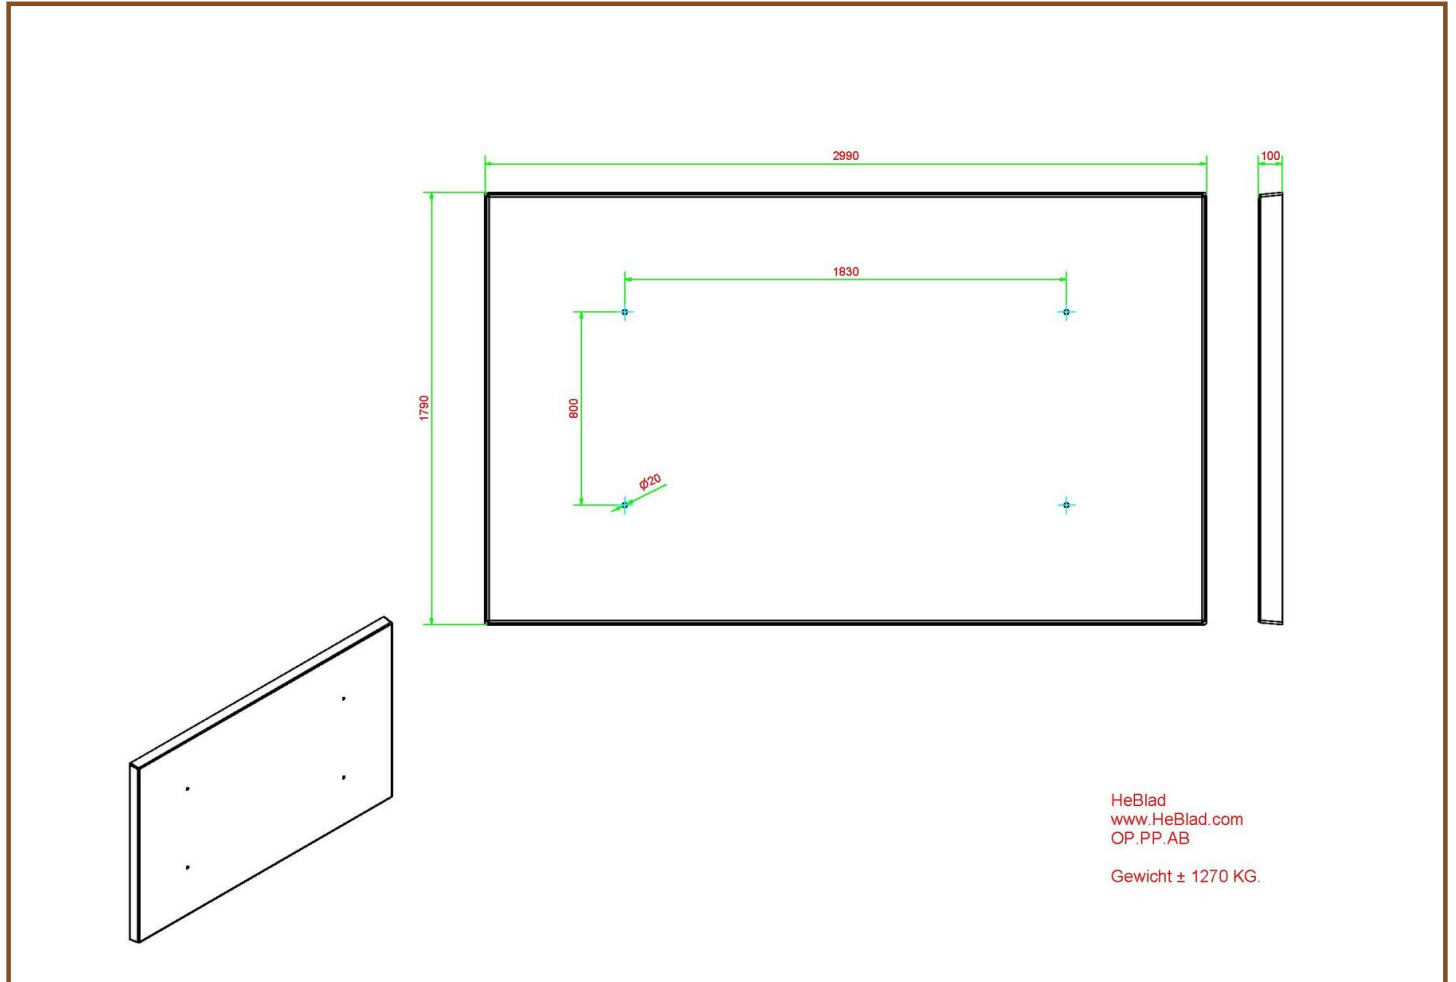

Specifications Concrete base plate for tennis table Anthracite-Concrete

Product code	OP.PP.AB	Finishing base plate	Smooth concrete
Colour	Anthracite concrete	lifting device	139 x 87 x 99 cm
Dimensions (L x W x H)	299 x 179 x 10 cm	preparation attachment	Holes for bolts M16
Weight	1270 kg		

Related products

Our products are delivered from our factory in the Netherlands.