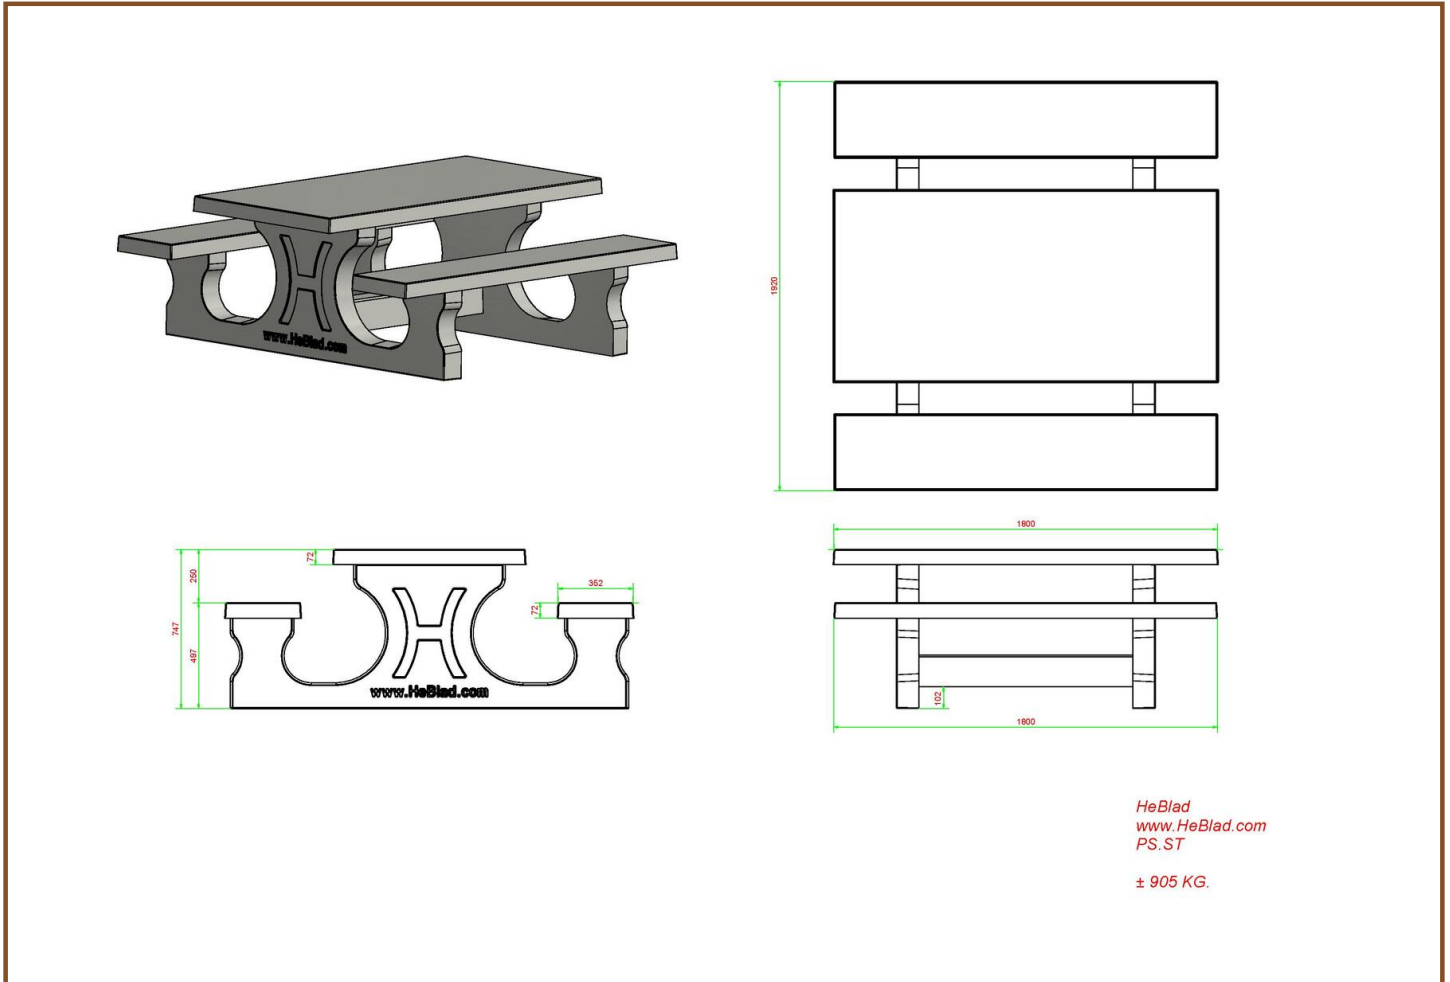

Specifications Picnic table Standard Natural Concrete

Product code	PS.ST	Seat height	50 cm
Colour	Natural concrete	Material seat	Beton
Dimensions (L x W x H)	180 x 192 x 75 cm	Distance legs	111 cm (center to center)
Dimensions tabletop (L x W)	180 x 90 cm	Weight	905 kg
Tabletop thickness	7 cm	Number of seats	8
Height tabletop	75 cm		

Related products

Our products are delivered from our factory in the Netherlands.