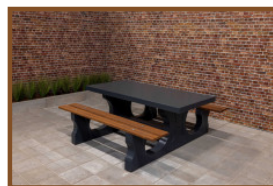

Specifications Concrete Picnic table Standard Anthracite

Product code	PS.ST.A	Seat height	50 cm
Colour	Anthracite lacquered, RAL 7016	Material seat	Beton
Dimensions (L x W x H)	180 x 192 x 75 cm	Distance legs	111 cm (center to center)
Dimensions tabletop (L x W)	180 x 90 cm	Weight	905 kg
Tabletop thickness	7 cm	Number of seats	8
Height tabletop	75 cm		

Related products

PS.DL.A

Our products are delivered from our factory in the Netherlands.