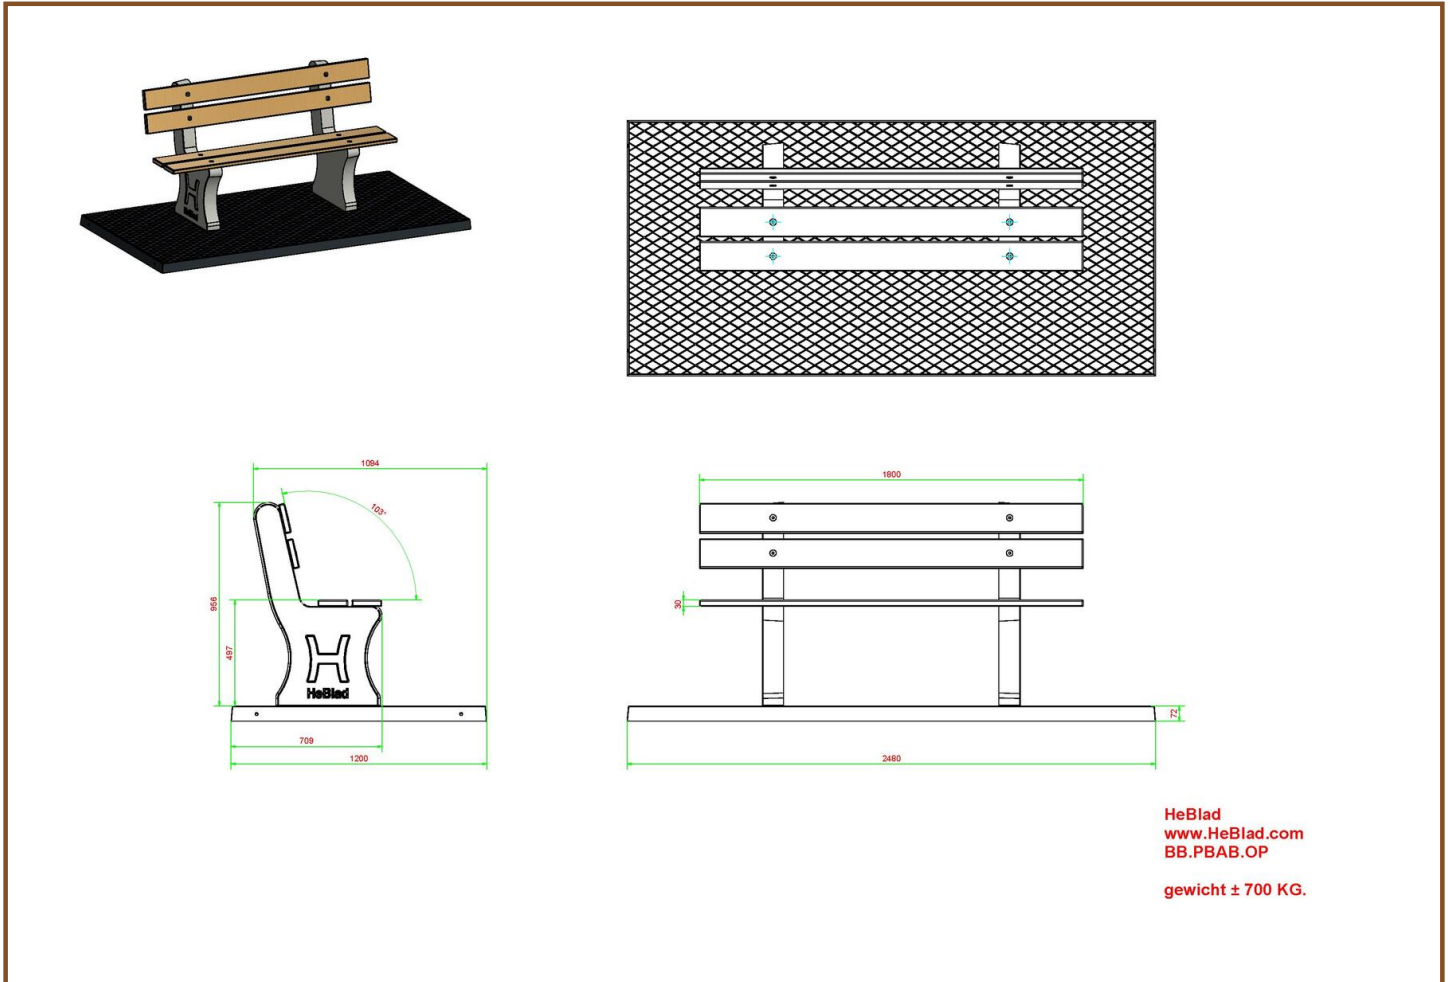

Specifications Park Bench with bottom plate Anthracite-Concrete

Product code	BB.PBAB.OP	Material seat	Bamboo
Colour	Anthracite concrete	Number of seats	4
Dimensions (L x W x H)	248 x 120 x 103 cm	Dimensions base plate (L x W x H)	248 x 120 x 7 cm
Dimensions seat	180 x 30 cm	Finishing base plate	Anti-slip (window) profile
Seat height	49 cm	Weight	700 kg
Seating corner	103 degrees		

Related products

Our products are delivered from our factory in the Netherlands.