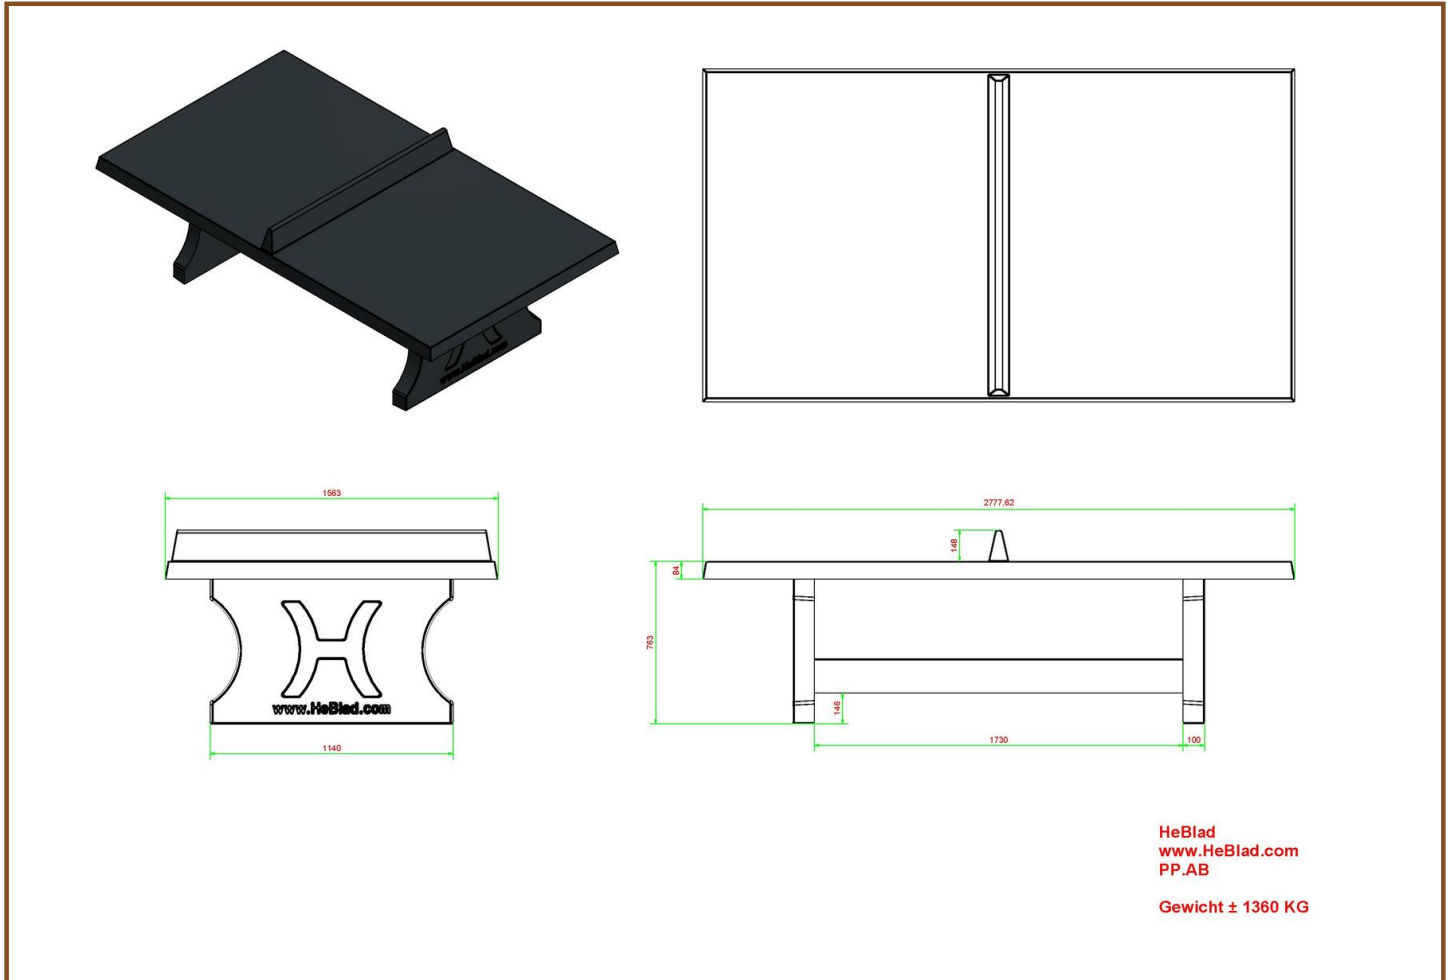

Specifications Ping-pong table Anthracite-Concrete

Product code	PP.AB	Height tabletop	76 cm
Colour	Anthracite concrete	Height of the net	14,75 cm
Dimension playing surface (L x W)	274 x 152 cm	Weight	1360 kg
Dimensions bottom base plate	278 x 156 cm	Distance legs	183 cm (center to center)
Tabletop thickness	8,4 cm		

Related products

Our products are delivered from our factory in the Netherlands.