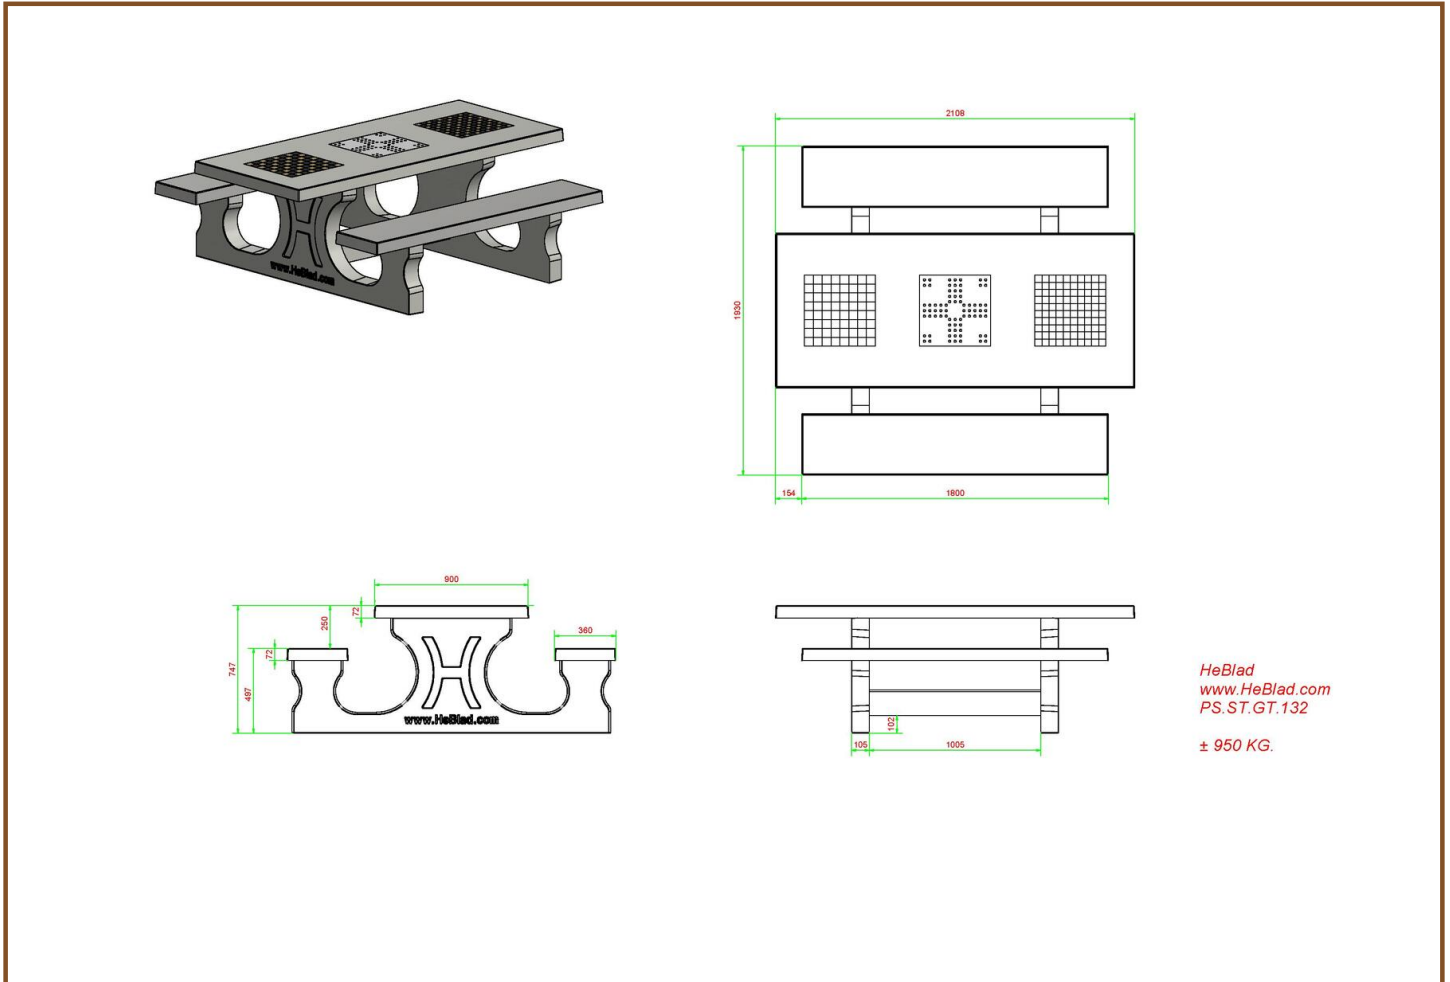

## Specifications Multi Gaming table (1-3-2) Standard

Product code	PS.ST.GT.132	Height tabletop	75 cm
Colour	Natural concrete	Seat height	50 cm
Dimensions (L x W x H)	210 x 193 x 75 cm	Material seat	Beton
Dimensions tabletop (L x W)	210 x 90 cm	Distance legs	111 cm (center to center)
Tabletop thickness	7 cm	Weight	950 kg