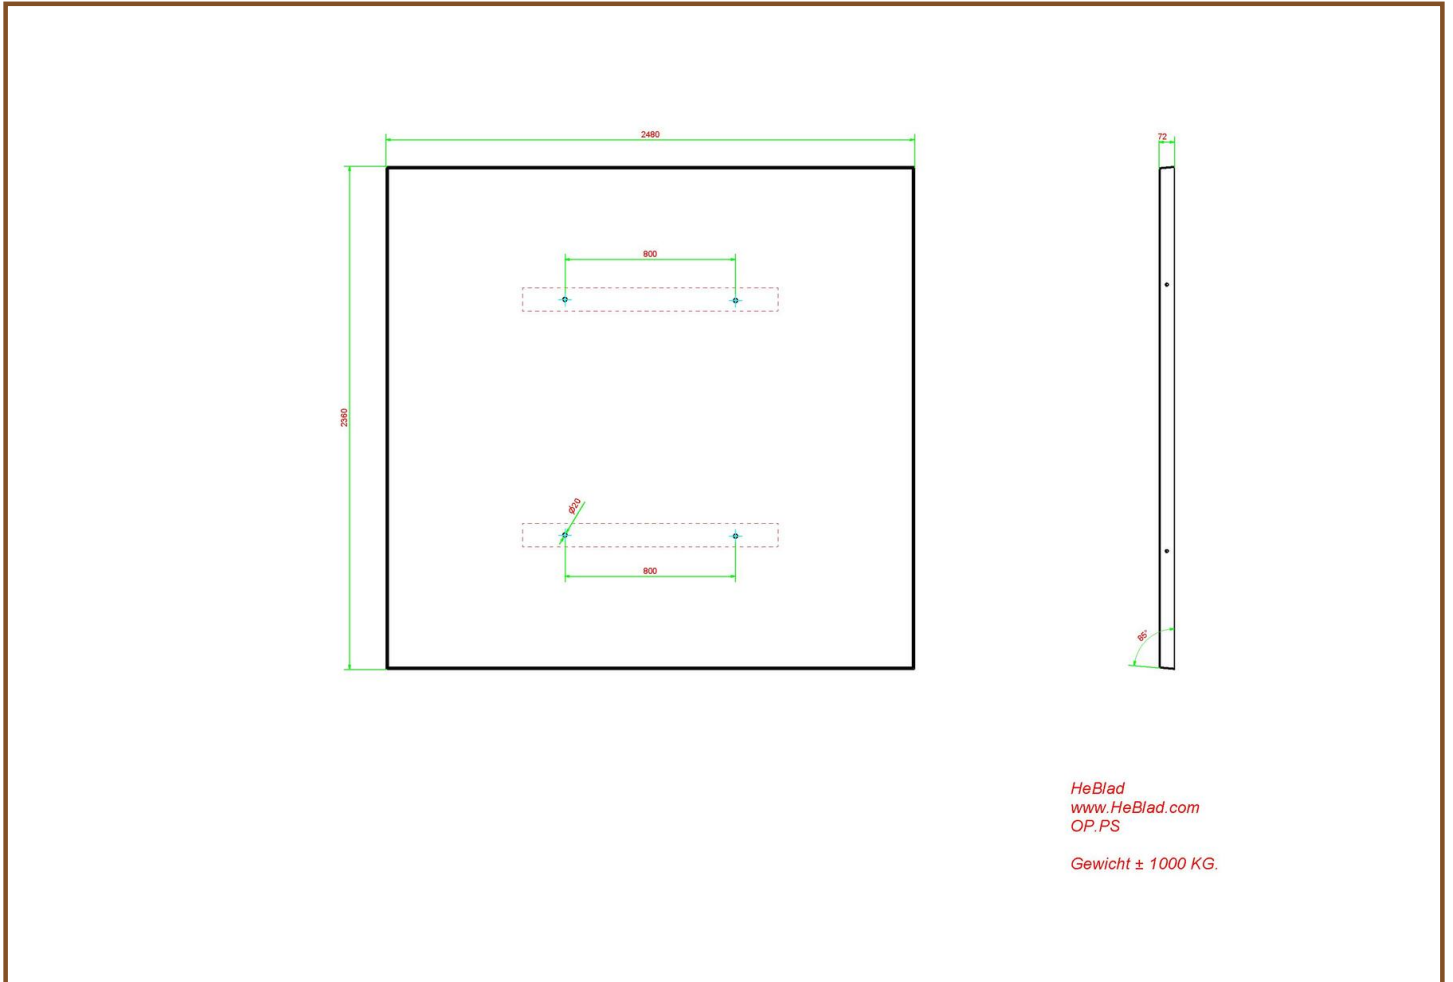

Specifications Bottom plate Picnic table Natural Concrete

Product code	OP.PS	Weight	1000 kg
Colour	Natural concrete	lifting device	Concrete screw sleeve M16
Dimensions (L x W x H)	248 x 236 x 7 cm	preparation attachment	Holes for bolts M16
Finishing base plate	Anti-slip (window) profile		

Related products

Our products are delivered from our factory in the Netherlands.