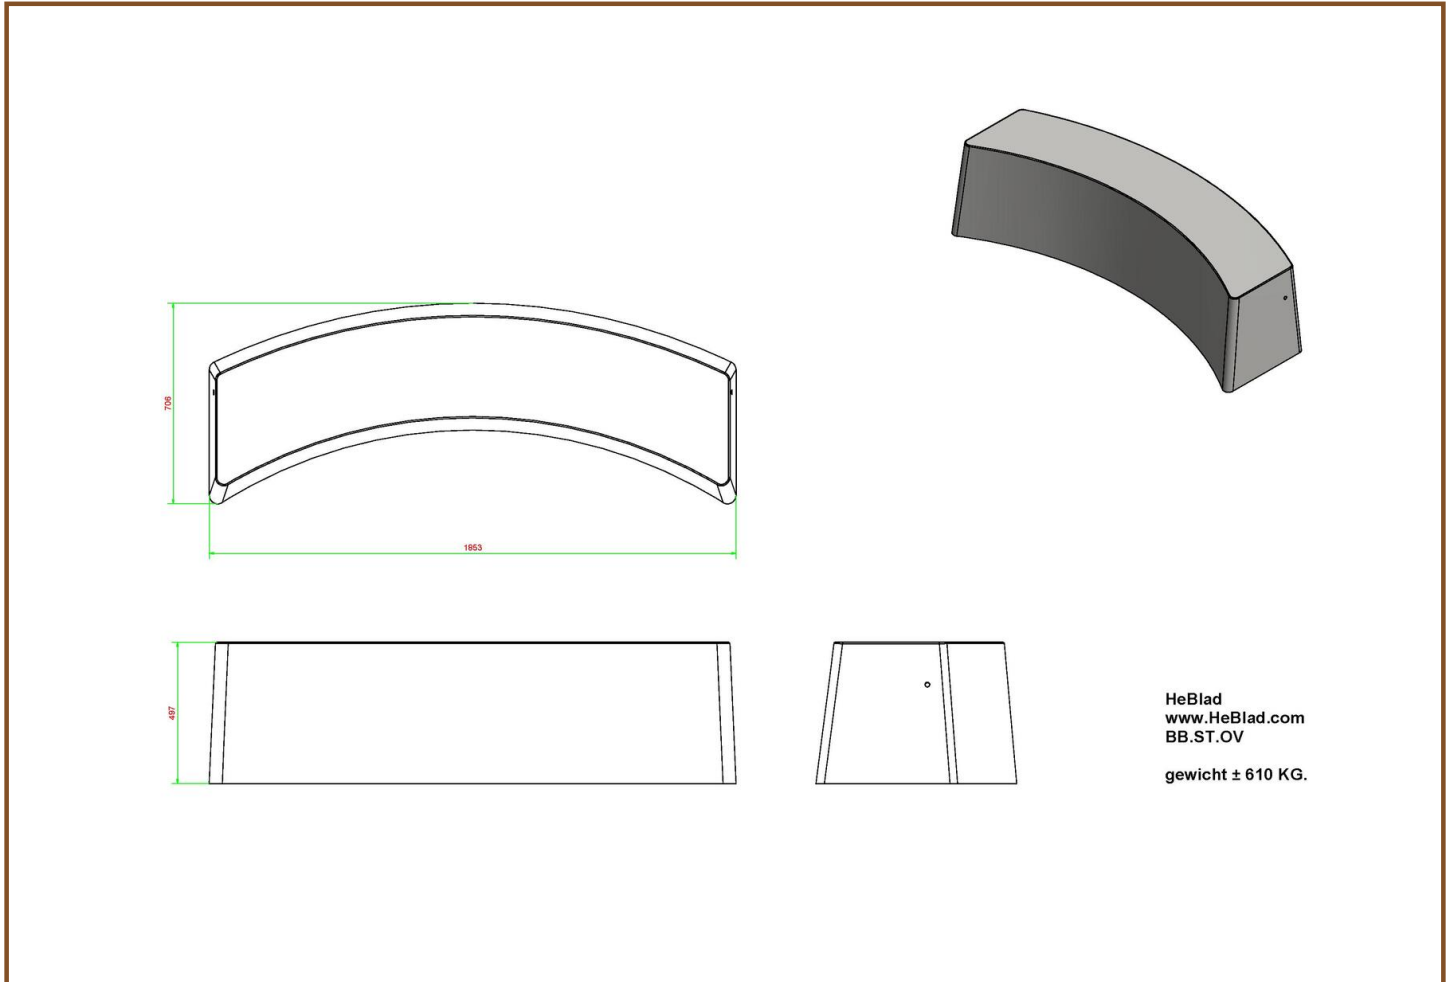

Specifications Bench natural concrete oval

Product code	BB.ST.OV	Material seat	Beton
Colour	Natural concrete	Number of seats	4
Dimensions (L x W x H)	185 x 70 x 50 cm	Weight	900 kg
Seat height	50 cm		

Related products

Our products are delivered from our factory in the Netherlands.