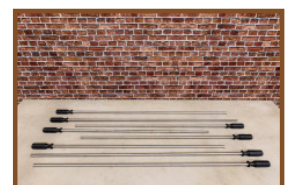

HB.FB.Rodset

Our products are delivered from our factory in the Netherlands.