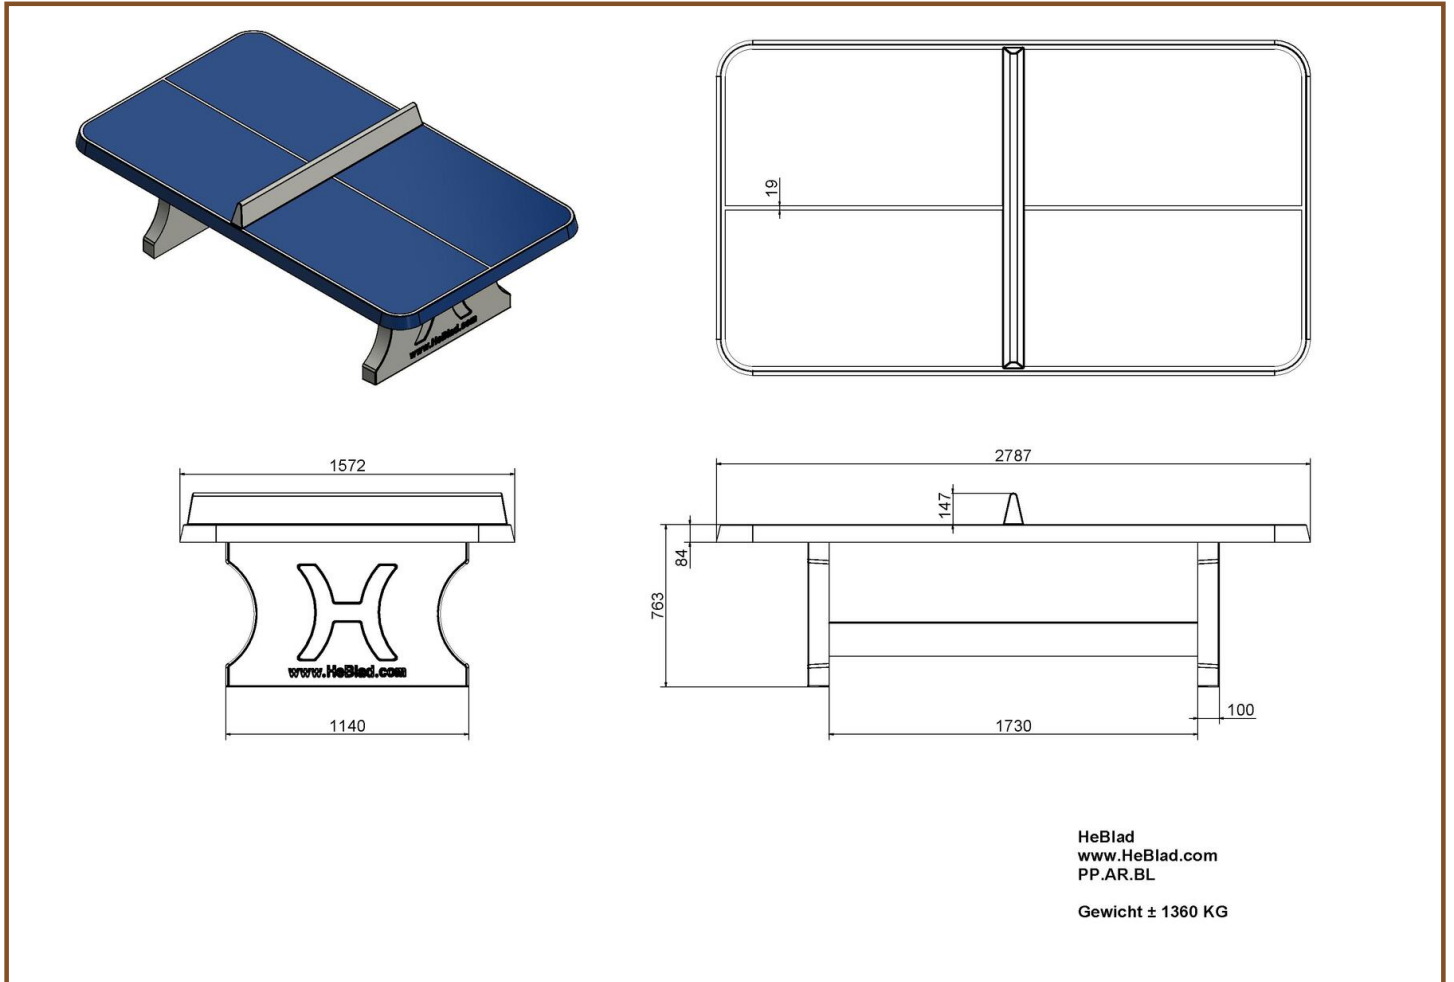

Specifications Blue table tennis table, rounded

Product code	PP.AR.BL	Height tabletop	76 cm
Colour	Blauw - RAL 5005	Height of the net	14,75 cm
Dimension playing surface (L x W)	274 x 152 cm	Weight	1360 kg
Dimensions bottom base plate	279 x 157 cm	Distance legs	183 cm (center to center)
Tabletop thickness	8,4 cm		

Related products

Our products are delivered from our factory in the Netherlands.