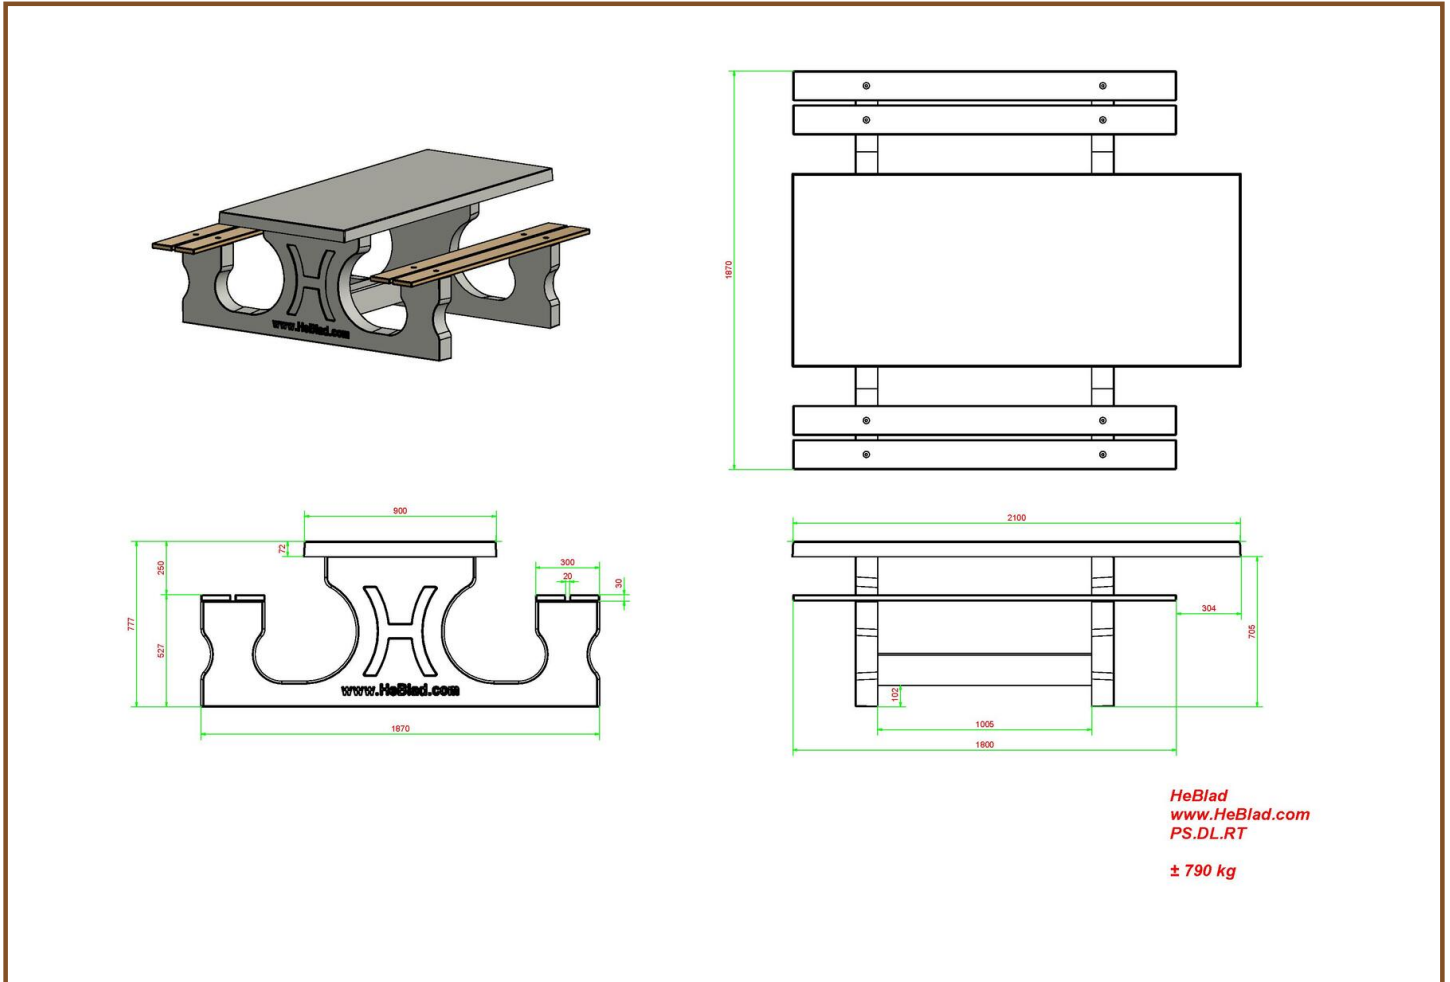

Specifications Picnic table DeLuxe Natural Concrete Wheelchair accessible

Product code	PS.DL.RT	Seat height	50 cm
Colour	Natural concrete	Material seat	Bamboo
Dimensions (L x W x H)	210 x 187 x 77 cm	Distance legs	111 cm (center to center)
Dimensions tabletop (L x W)	210 x 90 cm	Weight	790 kg
Tabletop thickness	7 cm	Number of seats	7
Height tabletop	77 cm		

Related products