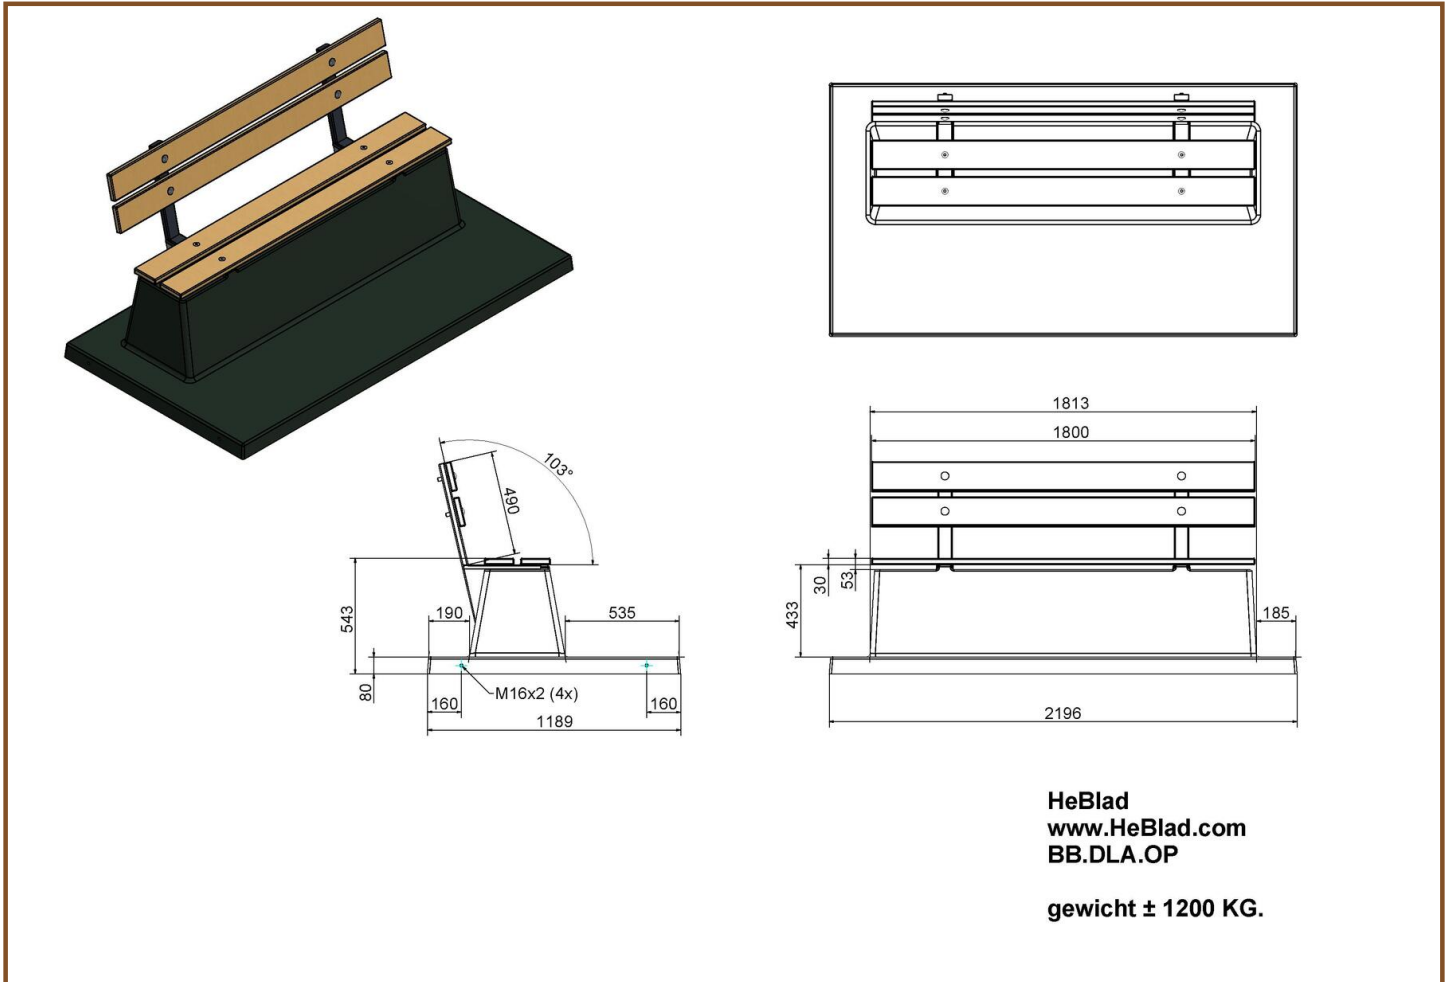

Specifications Concrete bench DeLuxe with bottom plate and backrest Anthracite

Product code	BB.DLA.OP	Seating corner	103 degrees
Colour	Anthracite lacquered, RAL 7016	Number of seats	4
Dimensions (L x W x H)	219,5 x 119 x 103 cm	Dimensions base plate (L x W x H)	219,5 x 119 x 8 cm
Seat height	45 cm	Finishing base plate	Smooth concrete
Dimensions seat	180 x 30 cm	Weight	1230 kg
Material seat	Bamboo		

Related products

Our products are delivered from our factory in the Netherlands.