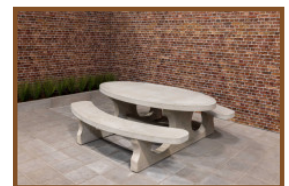

PS.ST.OV

Our products are delivered from our factory in the Netherlands.