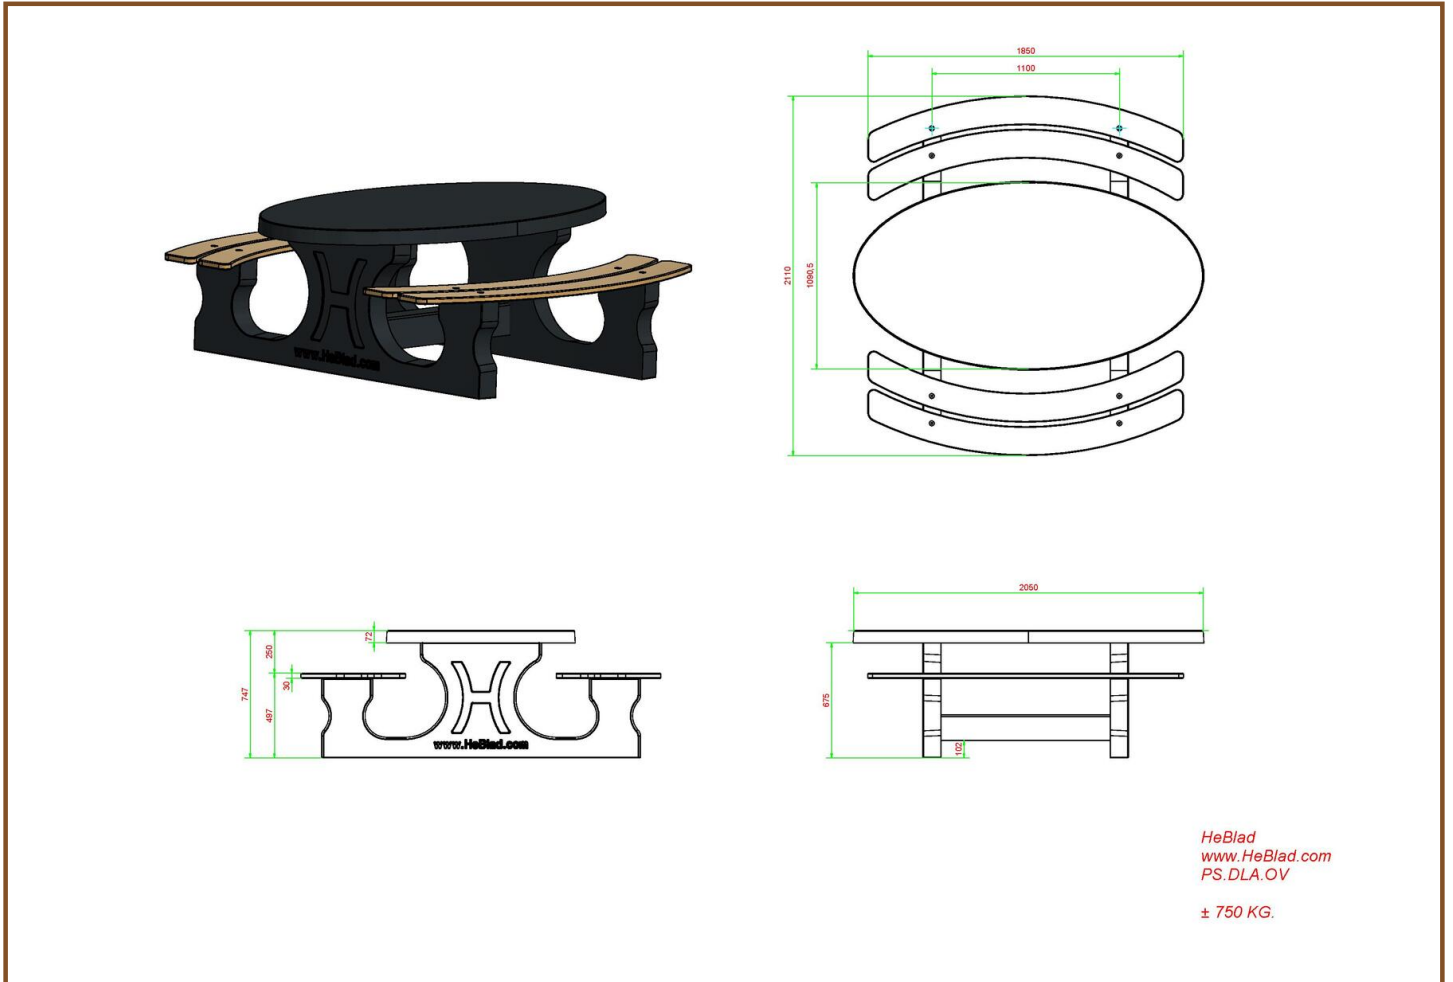

Specifications Concrete Picnic table DeLuxe Oval Anthracite

Product code	PS.DLA.OV	Seat height	50 cm
Colour	Anthracite lacquered, RAL 7016	Material seat	Bamboo
Dimensions (L x W x H)	211 x 205 x 75 cm	Distance legs	110 cm (center to center)
Dimensions tabletop (L x W)	205 x 110 cm	Weight	750 kg
Tabletop thickness	7 cm	Number of seats	8
Height tabletop	75 cm		

Related products

Our products are delivered from our factory in the Netherlands.