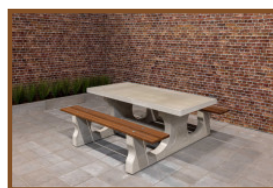

Specifications Picnic table Standard Natural Concrete

Product code	PS.ST	Seat height	50 cm
Colour	Natural concrete	Material seat	Beton
Dimensions (L x W x H)	180 x 192 x 75 cm	Distance legs	111 cm (center to center)
Dimensions tabletop (L x W)	180 x 90 cm	Weight	905 kg
Tabletop thickness	7 cm	Number of seats	8
Height tabletop	75 cm		

Related products

PS.DL

Our products are delivered from our factory in the Netherlands.