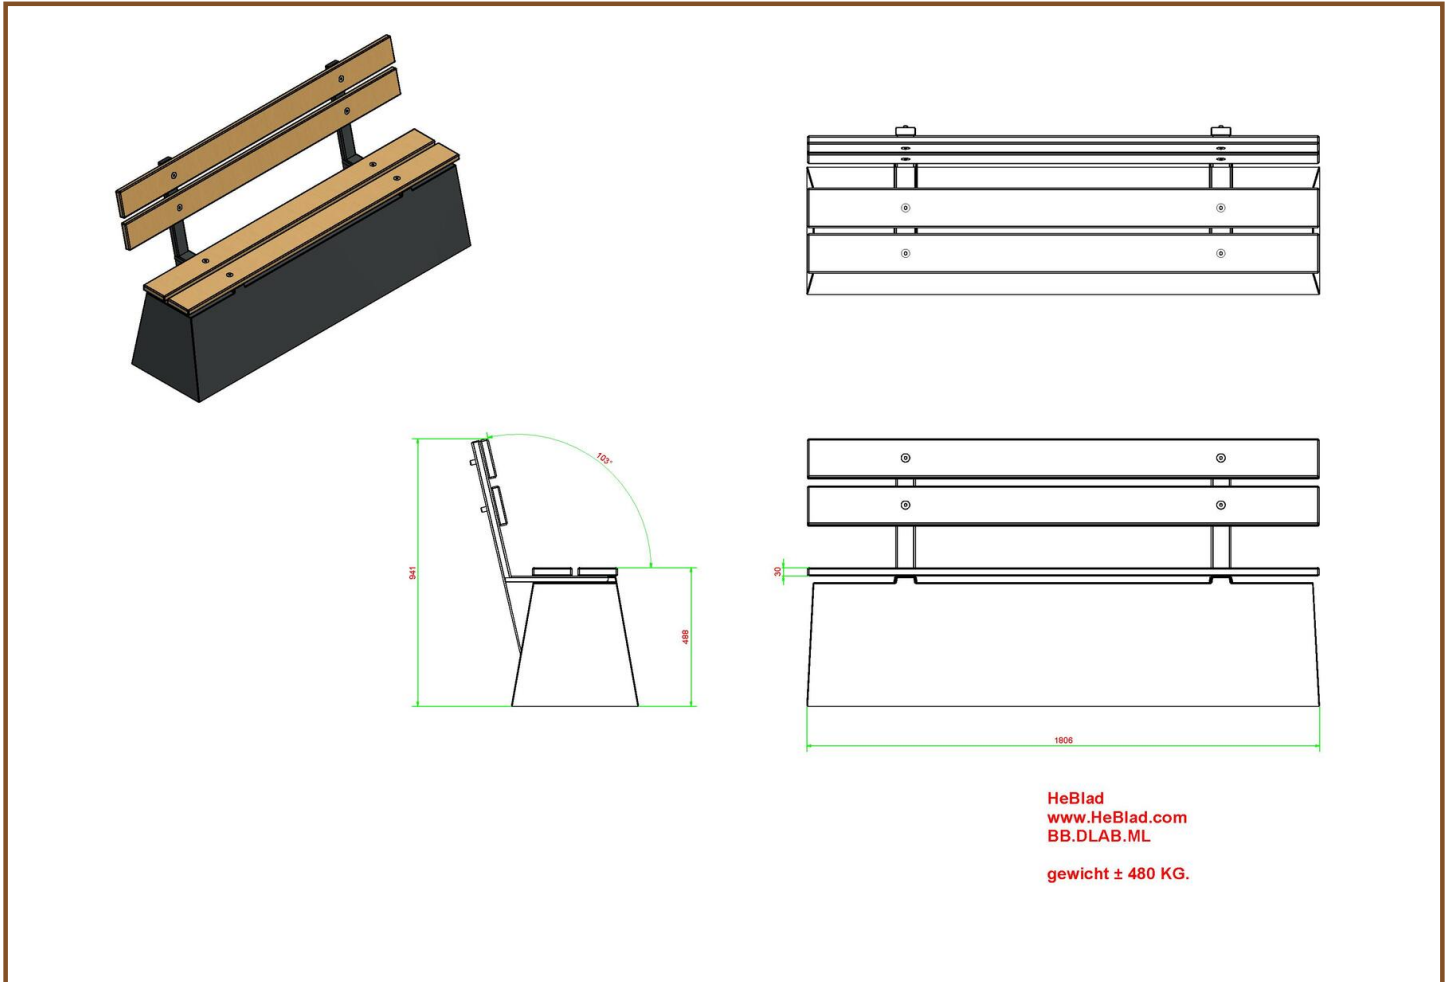

Specifications Bench DeLuxe with backrest Anthracite-Concrete

Product code	BB.DLAB.ML	Material seat	Bamboo
Colour	Anthracite concrete	Seating corner	103 degrees
Dimensions (L x W x H)	180 x 45 x 95 cm	Number of seats	4
Seat height	48,5 cm	Weight	630 kg
Dimensions seat	180 x 30 cm		

Related products

Our products are delivered from our factory in the Netherlands.