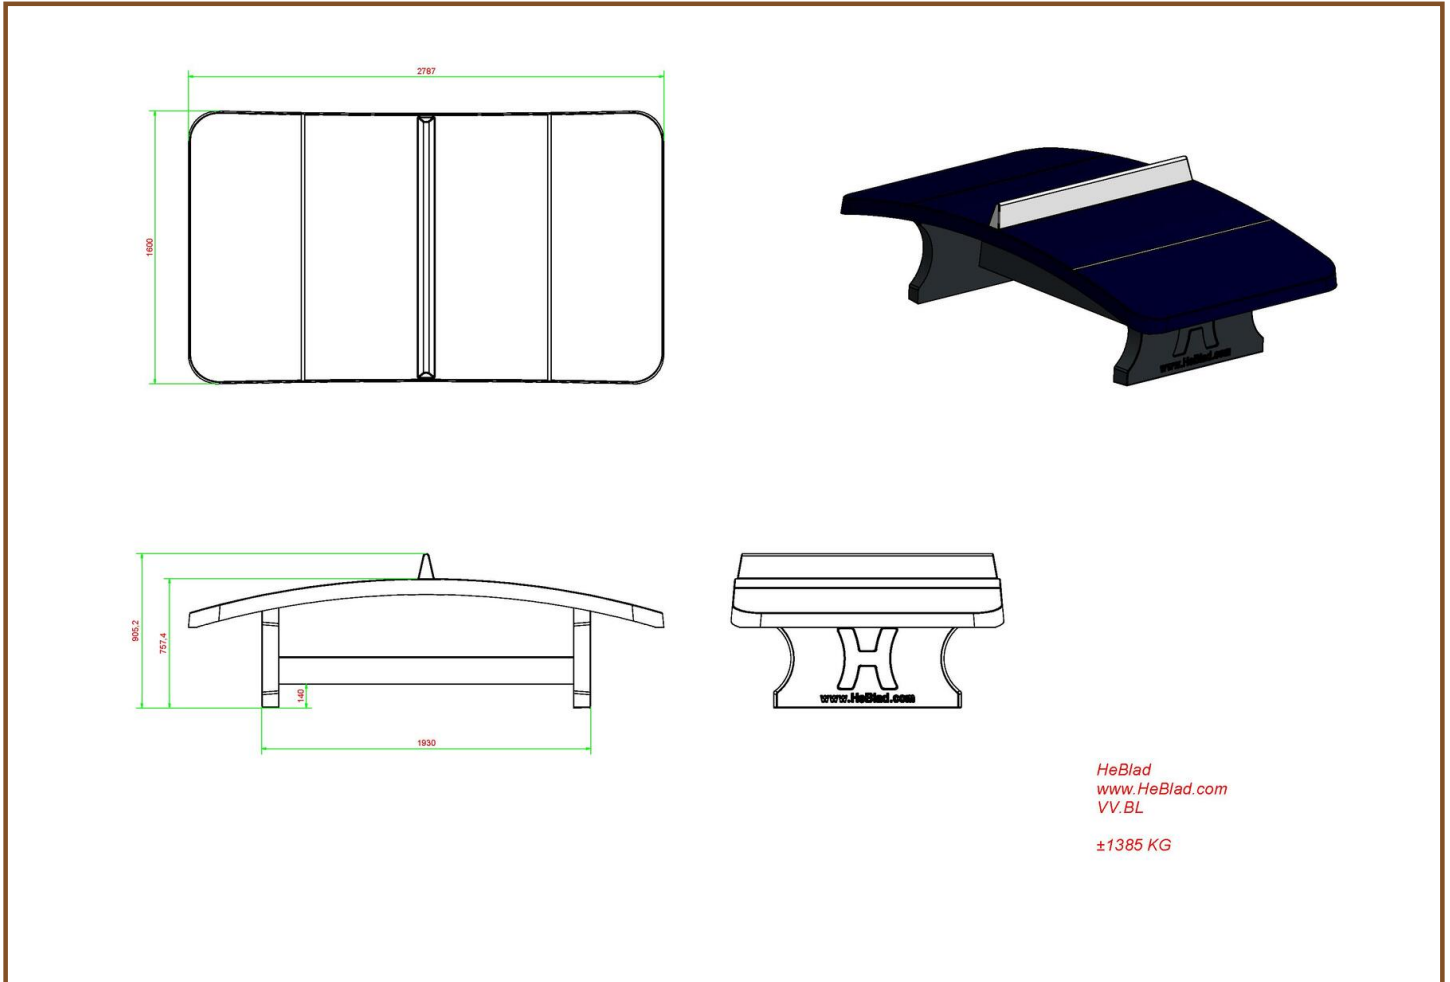

Specifications Concrete Foot Volleyball Table Blue

Product code	VV.BL	Height tabletop	76 cm
Colour	Blauw - RAL 5005	Height of the net	14,75 cm
Dimension playing surface (L x W)	274 x 152 cm	Weight	1385 kg
Dimensions bottom base plate	278 x 156 cm	Distance legs	183 cm (center to center)
Tabletop thickness	8,4 cm		

Related products

Our products are delivered from our factory in the Netherlands.