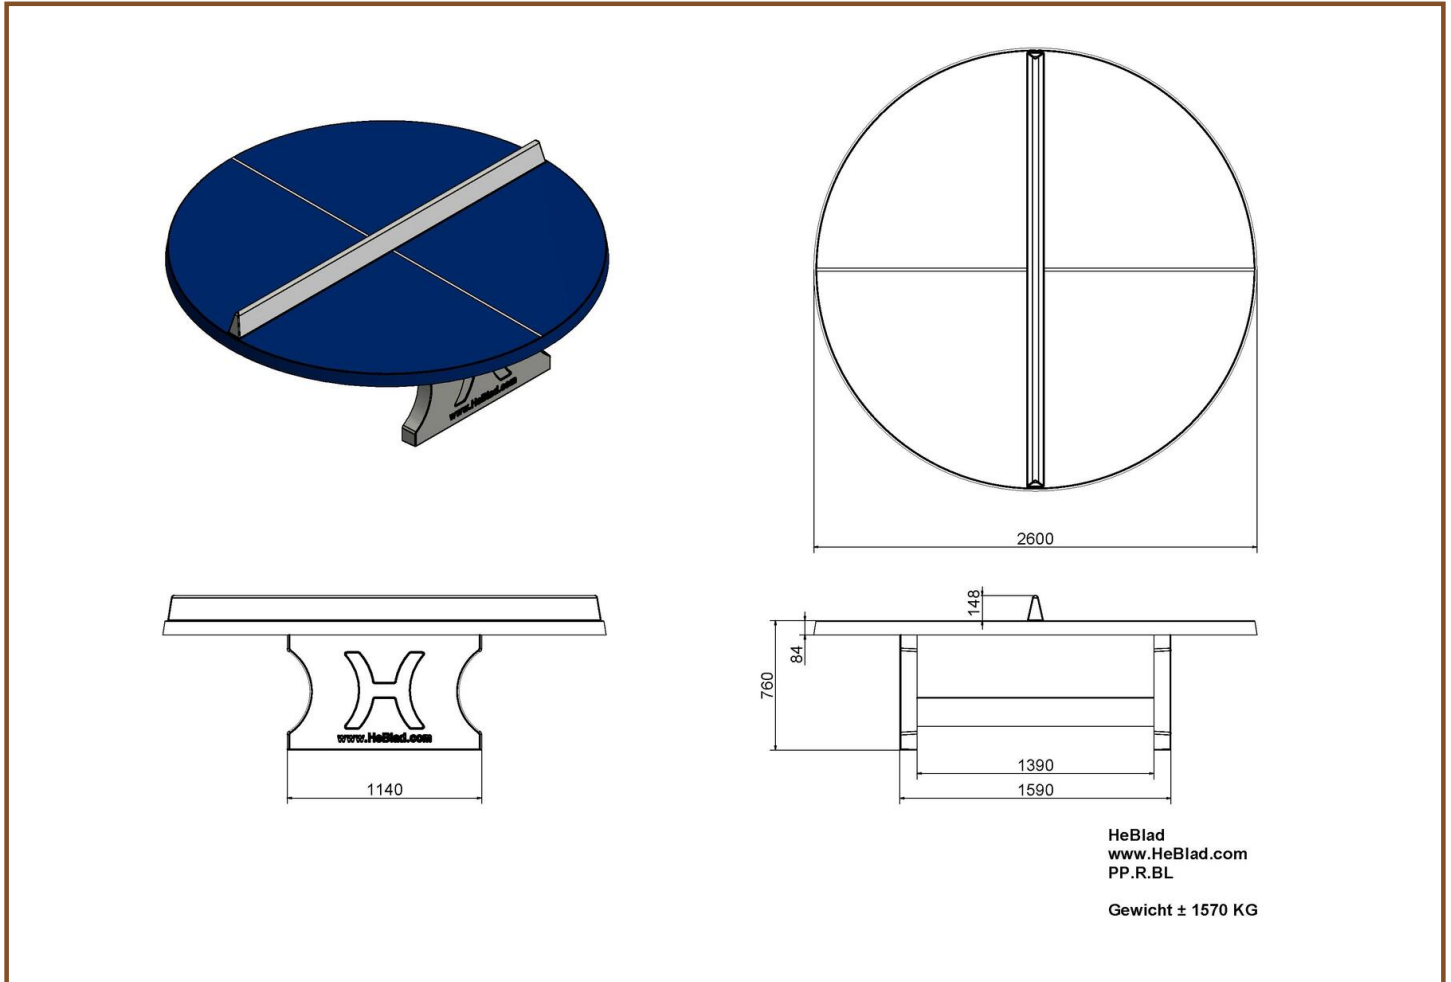

Specifications Concrete Ping-pong table blue, round

Product code	PP.R.BL	Height tabletop	76 cm
Colour	Blauw - RAL 5005	Height of the net	14,75 cm
Dimension playing surface (L x W)	∅ 260 cm	Weight	1570 kg
Dimensions bottom base plate	∅ 264 cm	Distance legs	149 cm (center to center)
Tabletop thickness	8,4 cm		

Related products

Our products are delivered from our factory in the Netherlands.