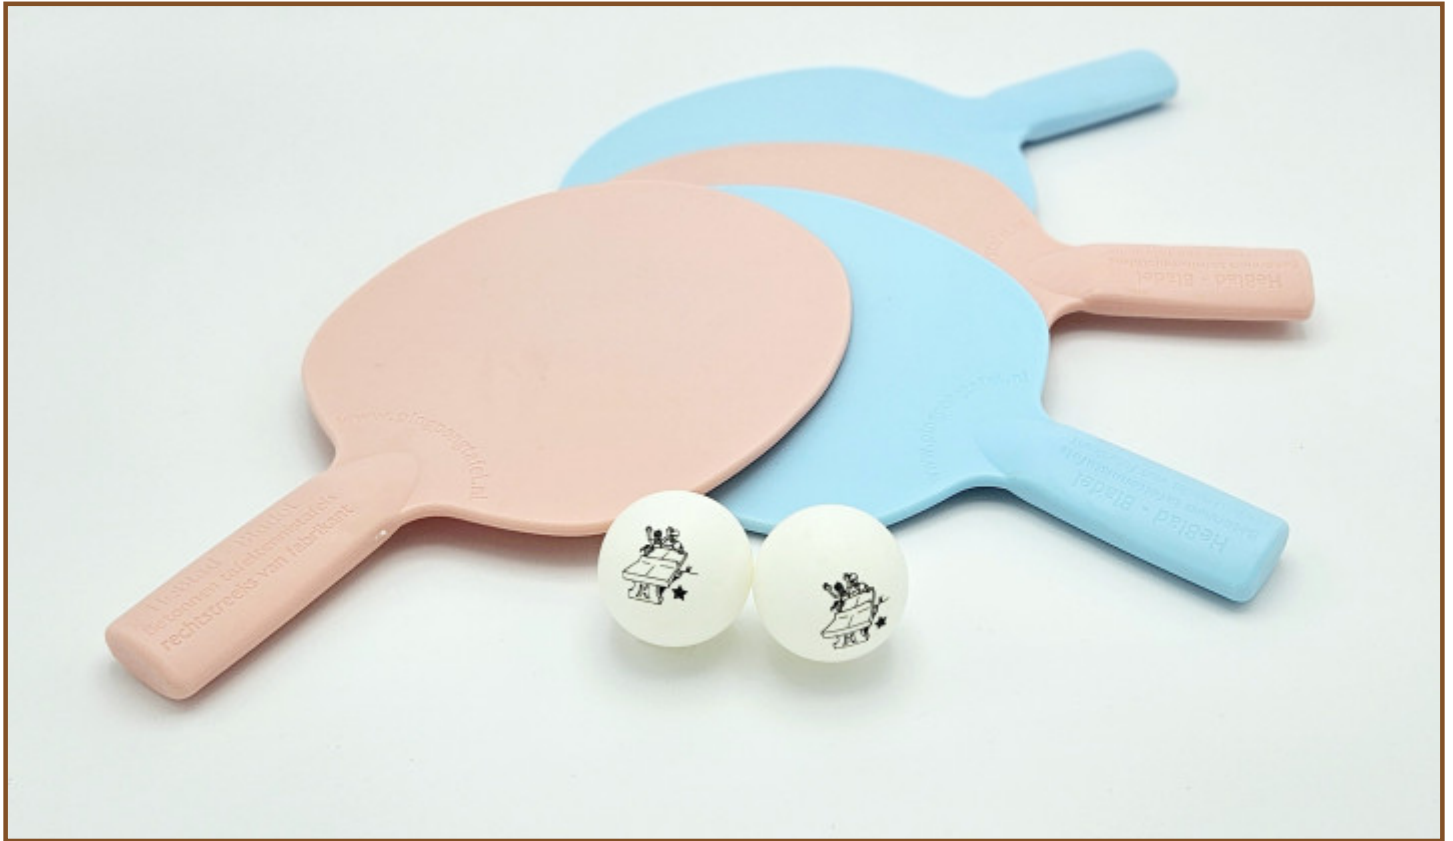

HB.FB.A

B.S1

HB.FB.Ball6

Our products are delivered from our factory in the Netherlands.

Table tennis bats Pastel, set of 4

Product code: B.S1.pastel

£ 18.00 excl. VAT

(£ 21.60 incl. VAT)