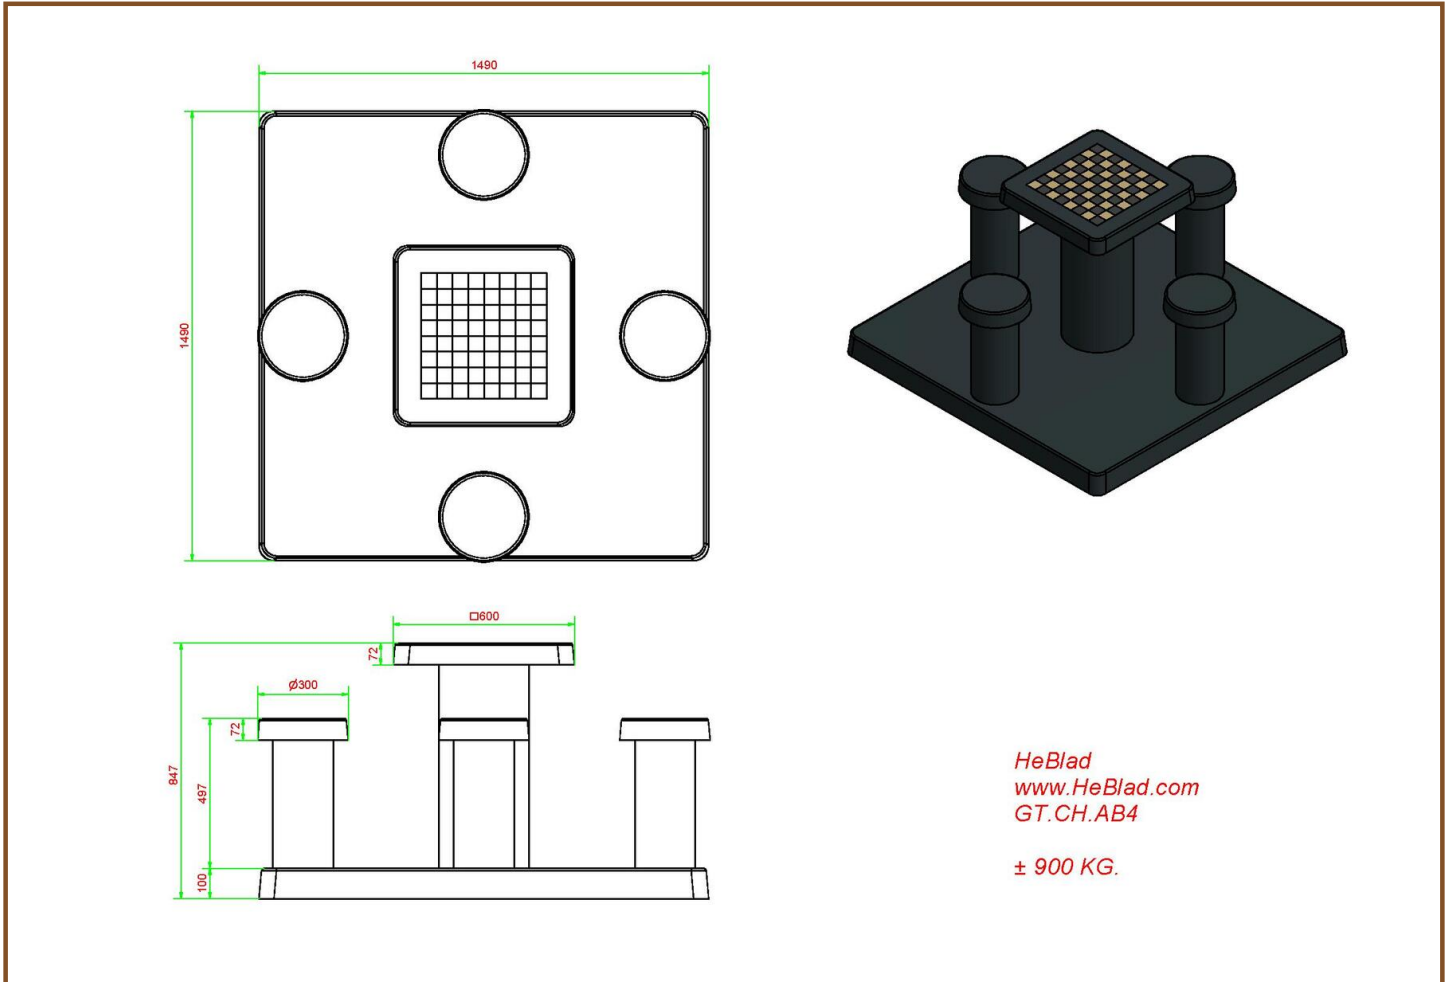

Specifications Chess Table Anthracite-Concrete (4P)

Product code	GT.CH.AB4	Height tabletop	75 cm
Colour	Anthracite concrete	Seat height	50 cm
Dimensions (L x W x H)	149 x 149 x 85 cm	Dimensions base plate (L x W x H)	149 x 149 x 10 cm
Dimensions tabletop (L x W)	60 x 60 cm	Weight	900 kg
Tabletop thickness	7 cm		

Related products

Our products are delivered from our factory in the Netherlands.