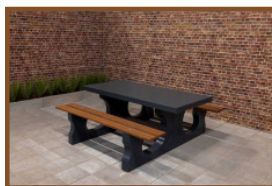

Specifications Picnic table DeLuxe Oval Anthracite-Concrete

Product code	PS.DLAB.OV	Seat height	50 cm
Colour	Anthracite concrete	Material seat	Bamboo
Dimensions (L x W x H)	211 x 205 x 75 cm	Distance legs	110 cm (center to center)
Dimensions tabletop (L x W)	205 x 110 cm	Weight	750 kg
Tabletop thickness	7 cm	Number of seats	8
Height tabletop	75 cm		

Related products

PS.DL.A

Our products are delivered from our factory in the Netherlands.