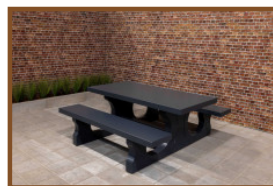

Specifications Concrete Picnic table DeLuxe Anthracite

Product code	PS.DL.A	Seat height	49.7 cm
Colour	Anthracite lacquered, RAL 7016	Material seat	Bamboo
Dimensions (L x W x H)	180 x 187 x 75 cm	Distance legs	111 cm (center to center)
Dimensions tabletop (L x W)	180 x 90 cm	Weight	720 kg
Tabletop thickness	7.2 cm	Number of seats	8
Height tabletop	74.7 cm		

Related products

PS.ST.A

Our products are delivered from our factory in the Netherlands.