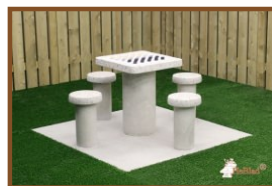

Specifications Set of rubber dampers for football table, 16 pcs.

Product code HB.FB.Bumperset
Material Rubber

Related products

HB.FB.A

PP.AR.BL

GT.CK.G4

HB.FB.Ball6

HB.FB.DOLL