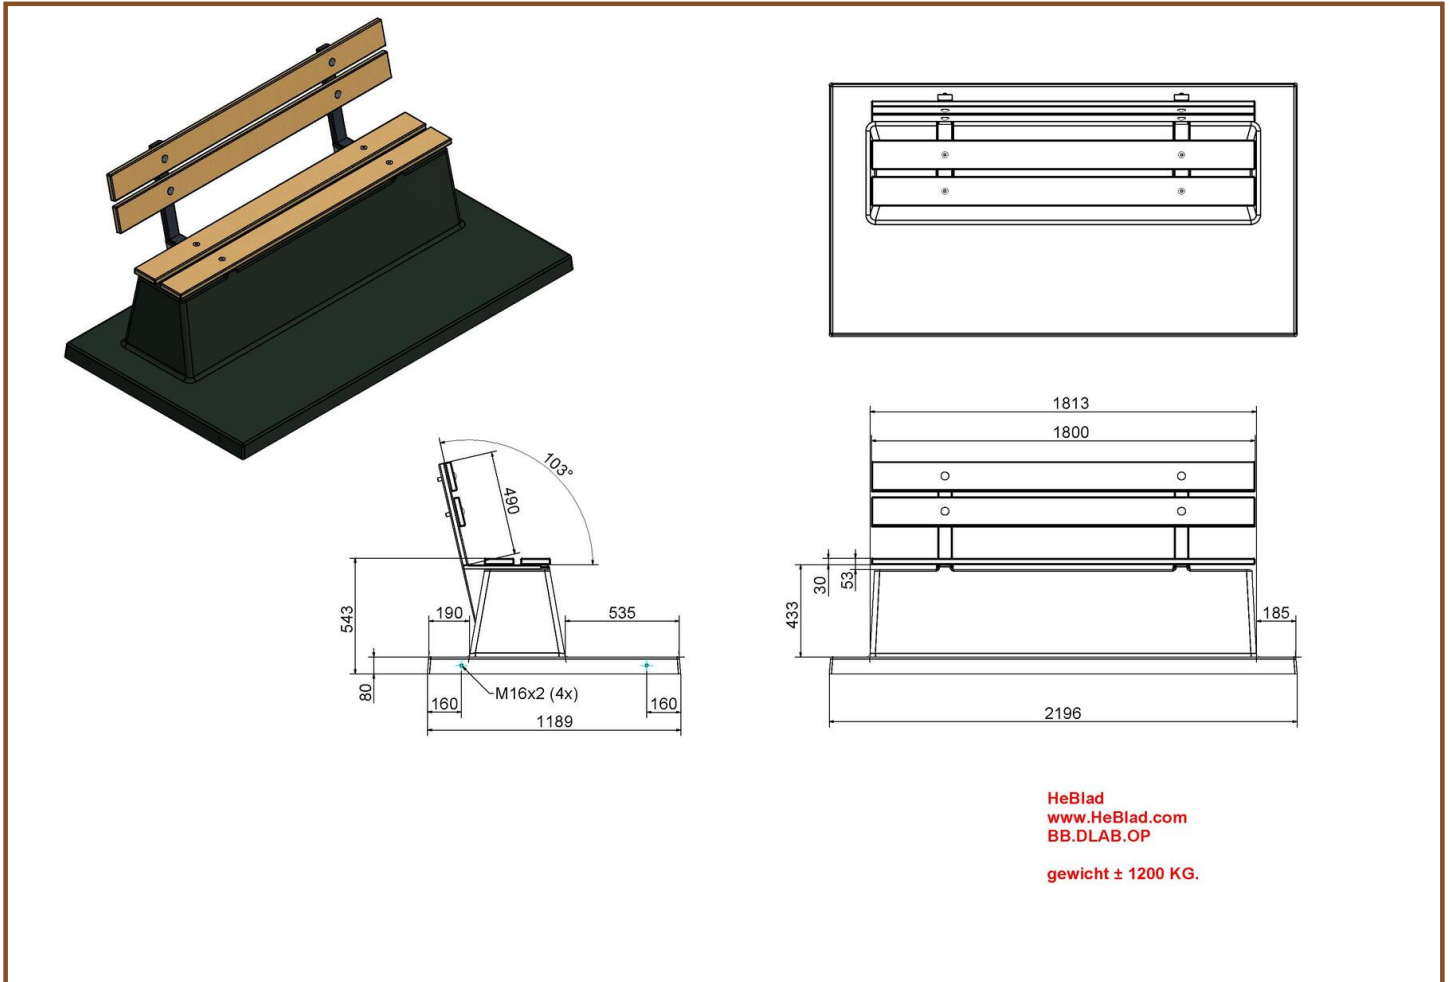

Specifications Bench DeLuxe with bottom plate and backrest Anthracite-Concrete

Product code	BB.DLAB.OP	Seating corner	103 degrees
Colour	Anthracite concrete	Number of seats	4
Dimensions (L x W x H)	219,5 x 119 x 103 cm	Dimensions base plate (L x W x H)	219,5 x 119 x 8 cm
Seat height	45 cm	Finishing base plate	Smooth concrete
Dimensions seat	180 x 30 cm	Weight	1230 kg
Material seat	Bamboo		

Related products

Our products are delivered from our factory in the Netherlands.