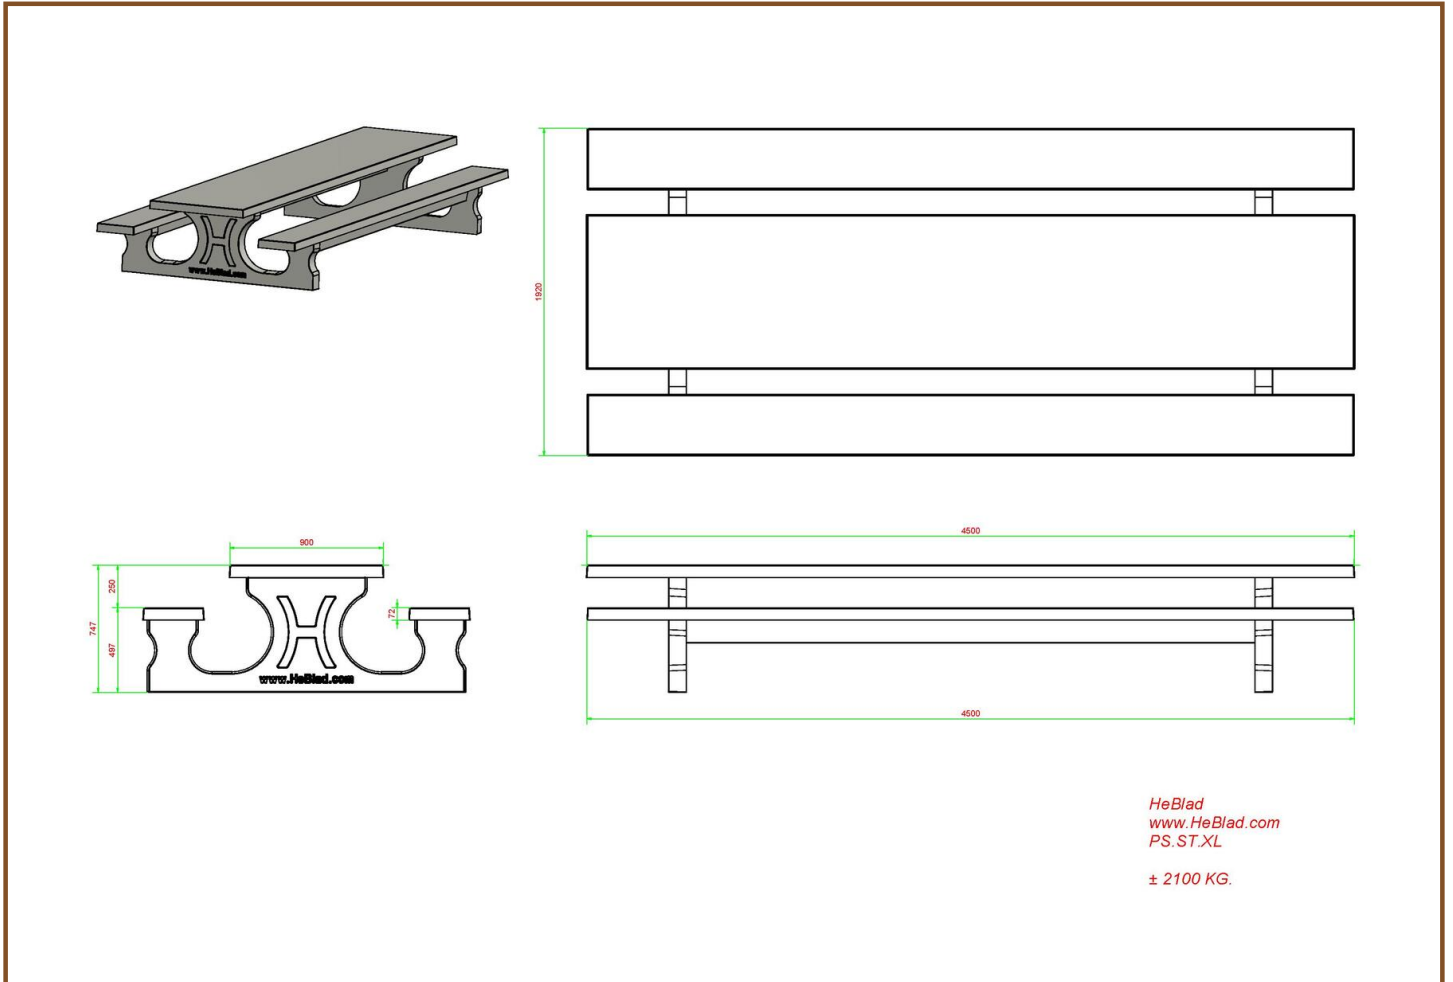

Specifications Picnic table Standard XL Natural Concrete

Product code	PS.ST.XL	Tabletop thickness	7 cm
Colour	Natural concrete	Seat height	50 cm
Dimensions (L x W x H)	450 x 192 x 75 cm	Weight	2100 kg
Dimensions tabletop (L x W)	450 x 90 cm	Material seat	Beton
Height tabletop	75 cm	Distance legs	355 cm (hart op hart)

Related products

Our products are delivered from our factory in the Netherlands.