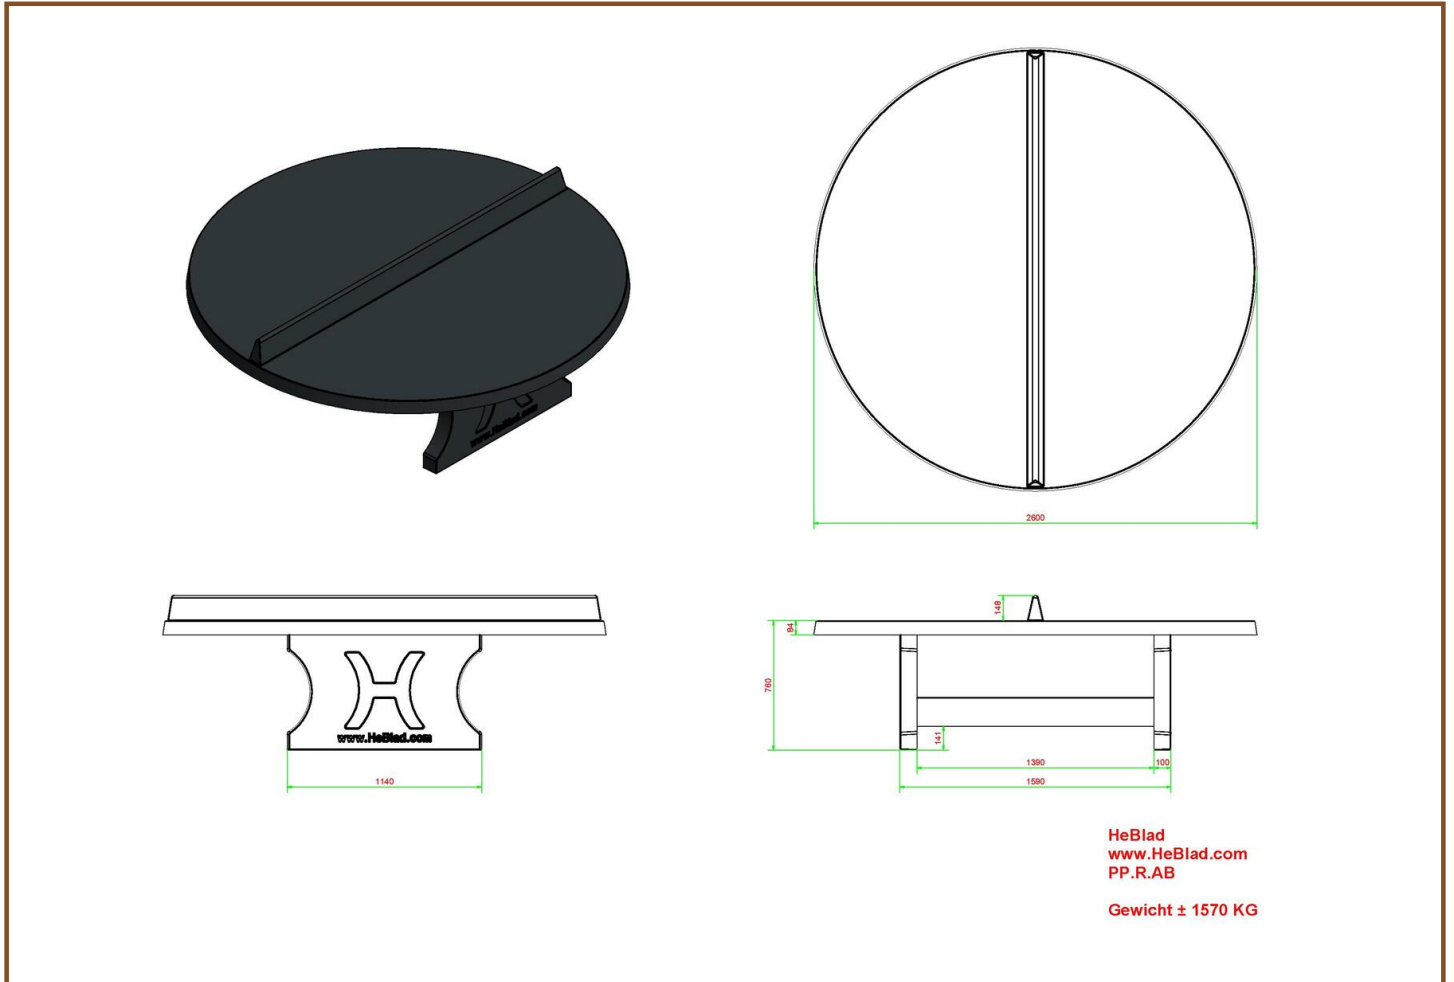

Specifications Round Ping-Pong table Anthracite-Concrete

Product code	PP.R.AB	Height tabletop	76 cm
Colour	Anthracite concrete	Height of the net	14,75 cm
Dimension playing surface (L x W)	∅ 260 cm	Weight	1570 kg
Dimensions bottom base plate	∅ 264 cm	Distance legs	149 cm (center to center)
Tabletop thickness	8,4 cm		

Related products