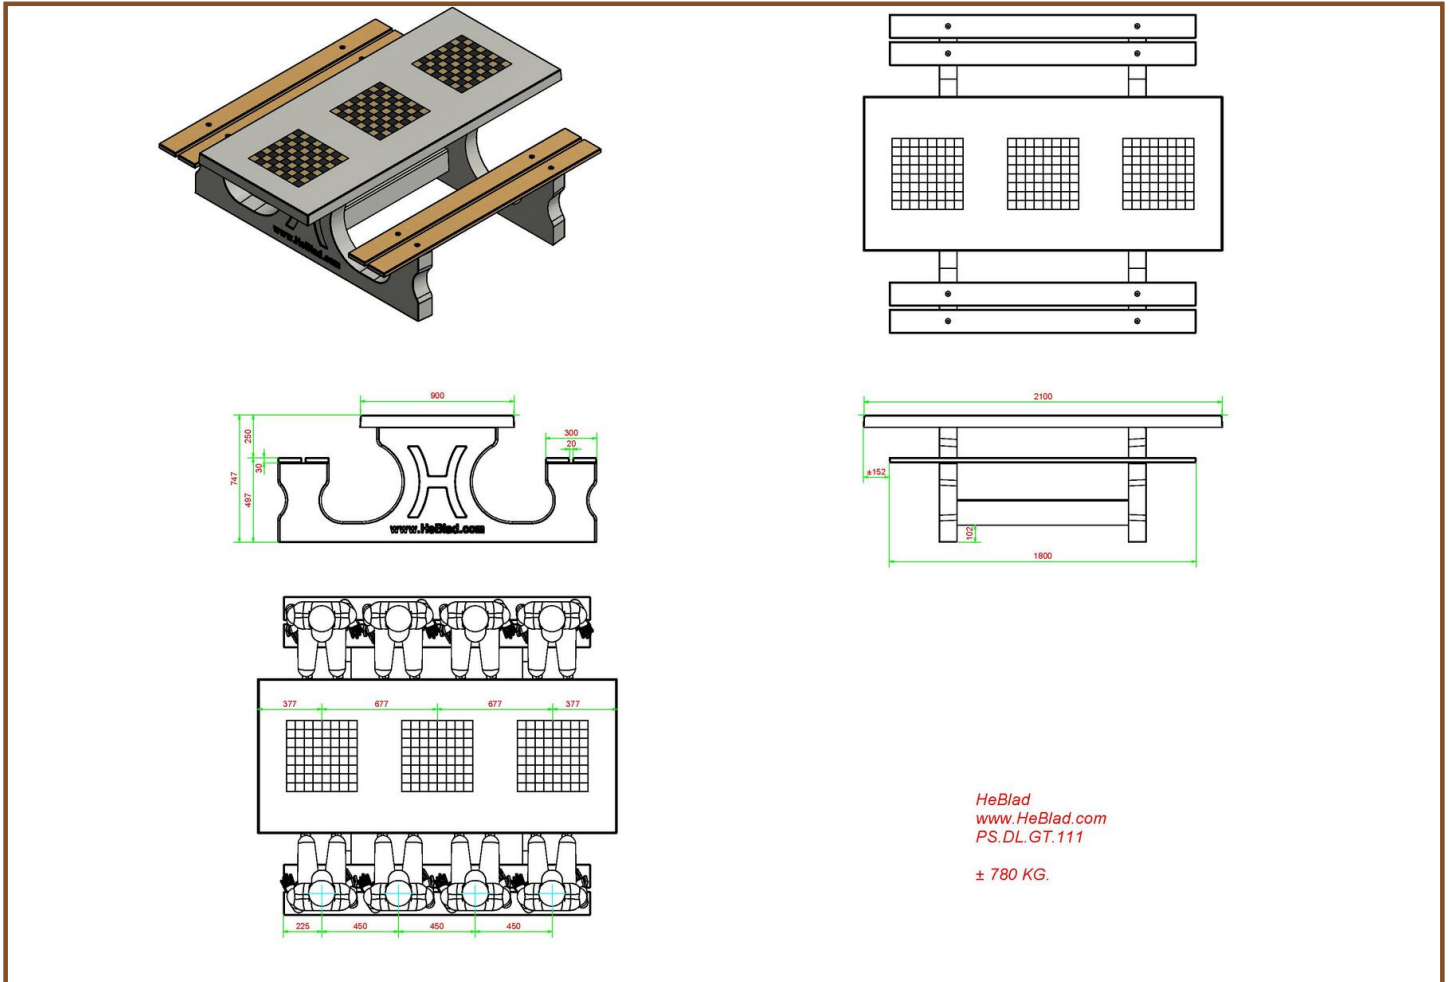

Specifications Multi Gaming table (1-1-1) DeLuxe

Product code	PS.DL.GT.111	Height tabletop	75 cm
Colour	Natural concrete	Seat height	50 cm
Dimensions (L x W x H)	210 x 193 x 75 cm	Material seat	Bamboo
Dimensions tabletop (L x W)	210 x 90 cm	Distance legs	111 cm (center to center)
Tabletop thickness	7 cm	Weight	780 kg