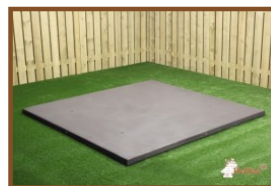

Specifications Picnic table Standard Anthracite-Concrete

Product code	PS.ST.AB	Seat height	50 cm
Colour	Anthracite concrete	Material seat	Beton
Dimensions (L x W x H)	180 x 192 x 75 cm	Distance legs	111 cm (center to center)
Dimensions tabletop (L x W)	180 x 90 cm	Weight	905 kg
Tabletop thickness	7 cm	Number of seats	8
Height tabletop	75 cm		

Related products

OP.PS.AB

Our products are delivered from our factory in the Netherlands.