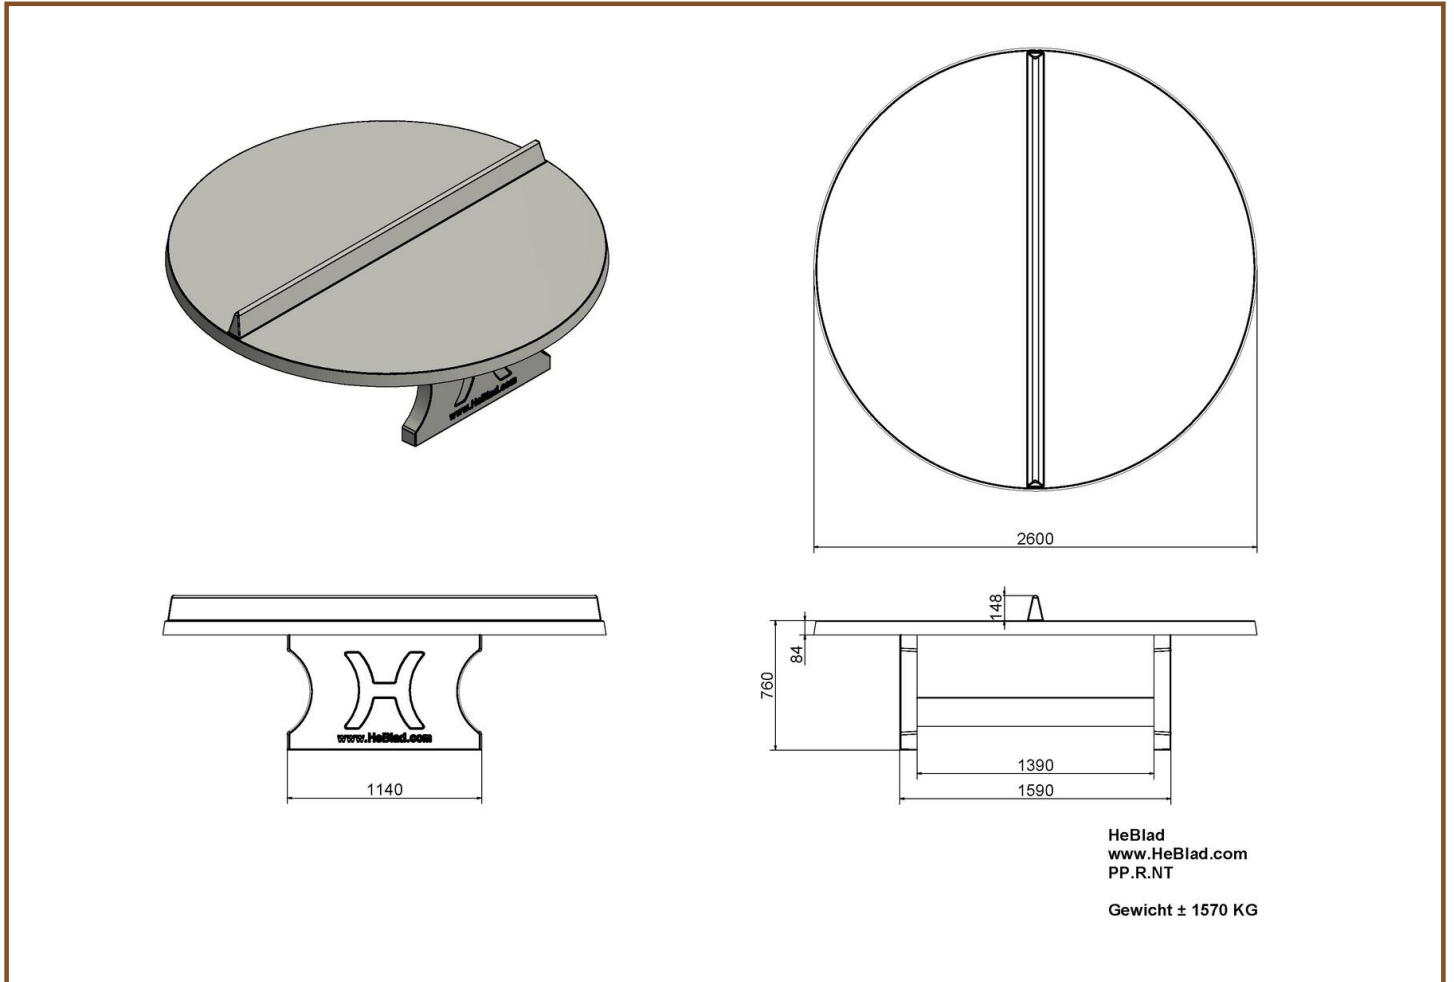

Specifications Round Ping-pong table in Natural Concrete

Product code	PP.R.NT	Height tabletop	76 cm
Colour	Natural concrete	Height of the net	14,75 cm
Dimension playing surface (L x W)	∅ 260 cm	Weight	1570 kg
Dimensions bottom base plate	∅ 264 cm	Distance legs	149 cm (center to center)
Tabletop thickness	8,4 cm		

Related products

Our products are delivered from our factory in the Netherlands.