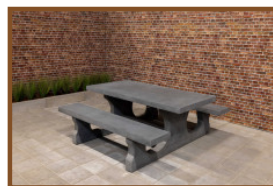

Specifications Picnic table DeLuxe Anthracite-Concrete

Product code	PS.DL.AB	Seat height	50 cm
Colour	Anthracite concrete	Material seat	Bamboo
Dimensions (L x W x H)	180 x 187 x 75 cm	Distance legs	111 cm (center to center)
Dimensions tabletop (L x W)	180 x 90 cm	Weight	720 kg
Tabletop thickness	7 cm	Number of seats	8
Height tabletop	75 cm		

Related products

PS.ST.AB

Our products are delivered from our factory in the Netherlands.