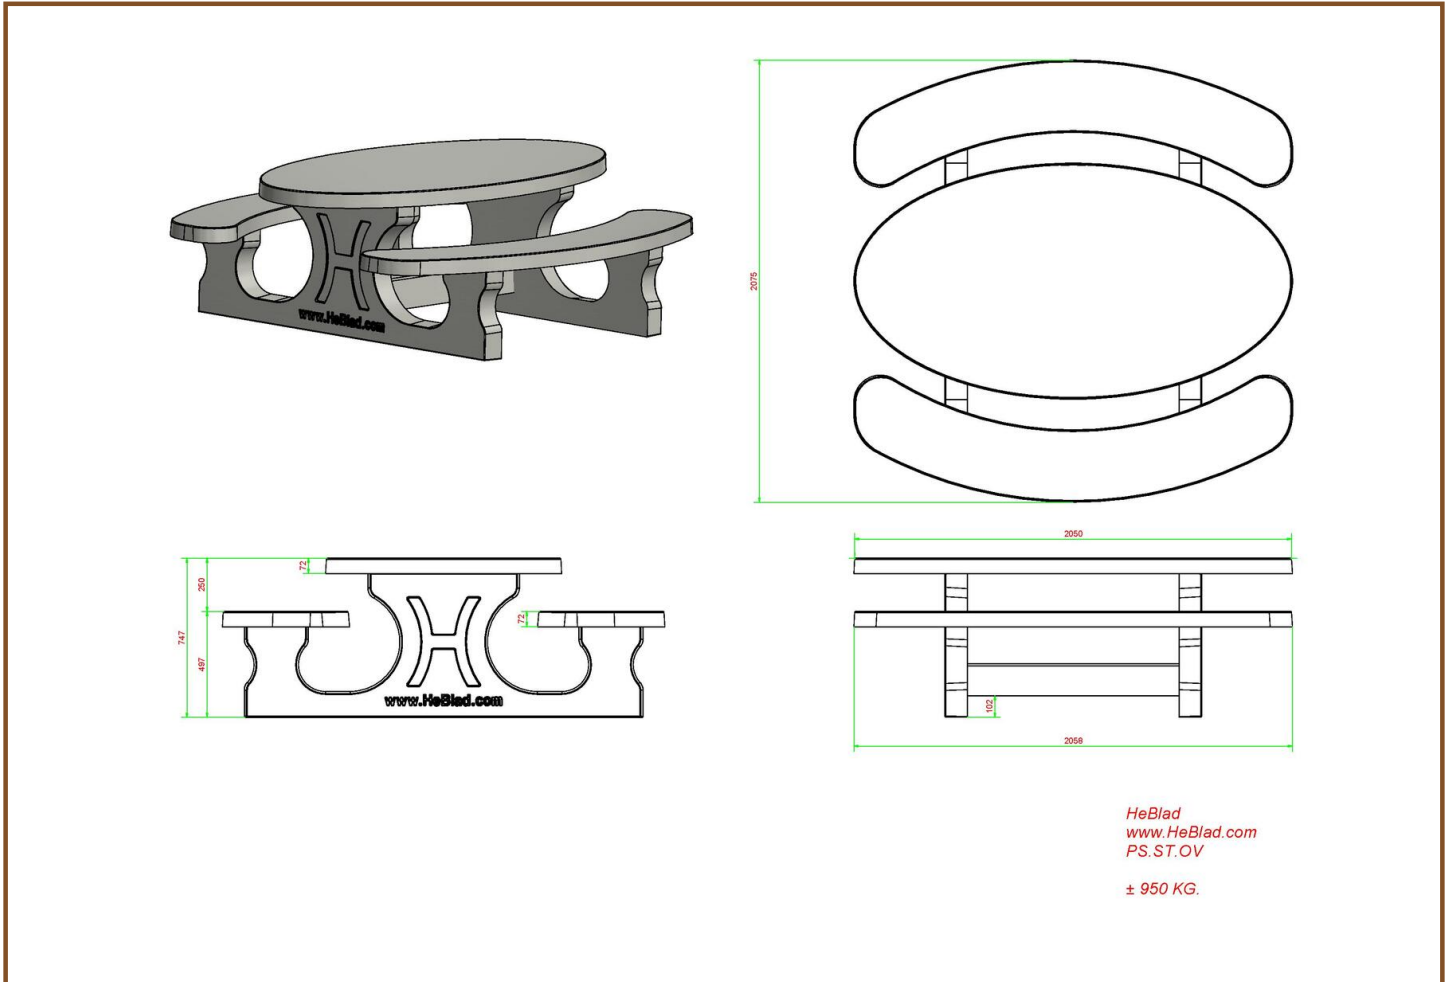

Specifications Picnic table Standard Oval Natural Concrete

Product code	PS.ST.OV	Seat height	50 cm
Colour	Natural concrete	Material seat	Beton
Dimensions (L x W x H)	211 x 205 x 75 cm	Distance legs	110 cm (center to center)
Dimensions tabletop (L x W)	205 x 110 cm	Weight	950 kg
Tabletop thickness	7 cm	Number of seats	8
Height tabletop	75 cm		

Related products

Our products are delivered from our factory in the Netherlands.