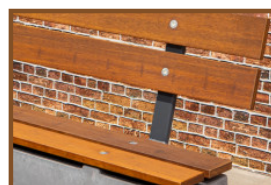

PS.Plank

Our products are delivered from our factory in the Netherlands.