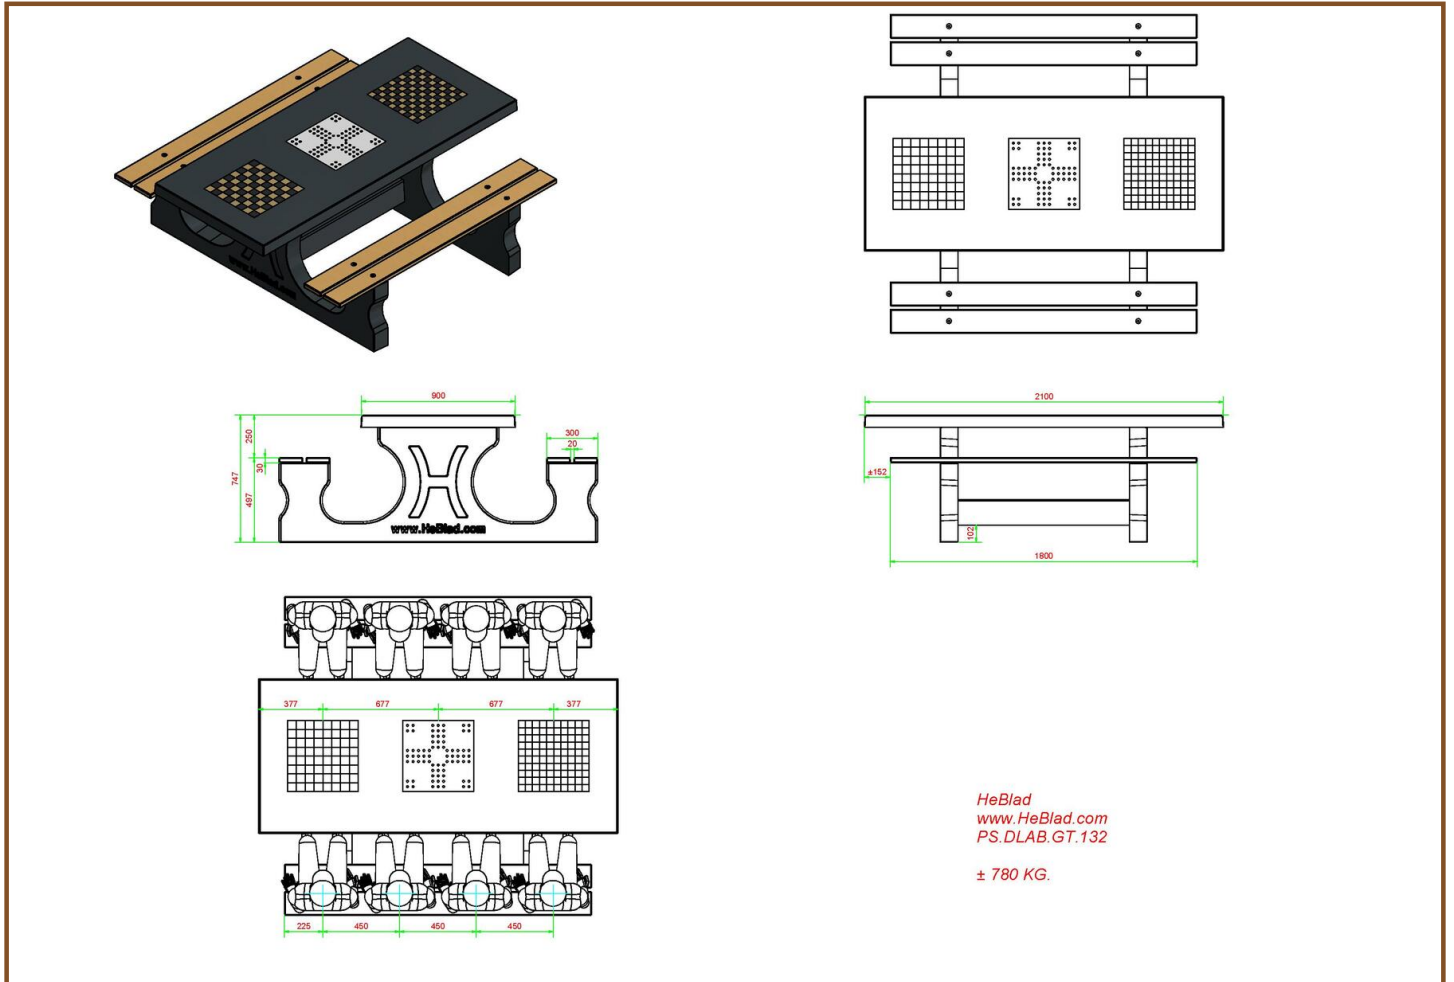

Specifications Multi Gaming table (1-3-2) DeLuxe Anthracite-Concrete

Product code	PS.DLAB.GT.132	Height tabletop	75 cm
Colour	Anthracite concrete	Seat height	50 cm
Dimensions (L x W x H)	210 x 193 x 75 cm	Material seat	Bamboo
Dimensions tabletop (L x W)	210 x 90 cm	Distance legs	111 cm (center to center)
Tabletop thickness	7 cm	Weight	780 kg

Related products

Our products are delivered from our factory in the Netherlands.