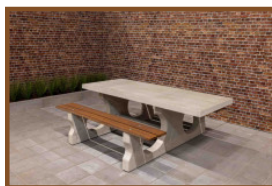

Specifications Bench DeLuxe with bottom plate without backrest Natural Concrete

Product code	BB.DL.OP.ZL	Material seat	Bamboo
Colour	Natural concrete	Number of seats	4
Dimensions (L x W x H)	219,5 x 119 x 56,5 cm	Dimensions base plate (L x W x H)	219,5 x 119 x 8 cm
Seat height	45 cm	Finishing base plate	Smooth concrete
Dimensions seat	180 x 30 cm	Weight	1200 kg

Related products

PS.DL.RT

Our products are delivered from our factory in the Netherlands.