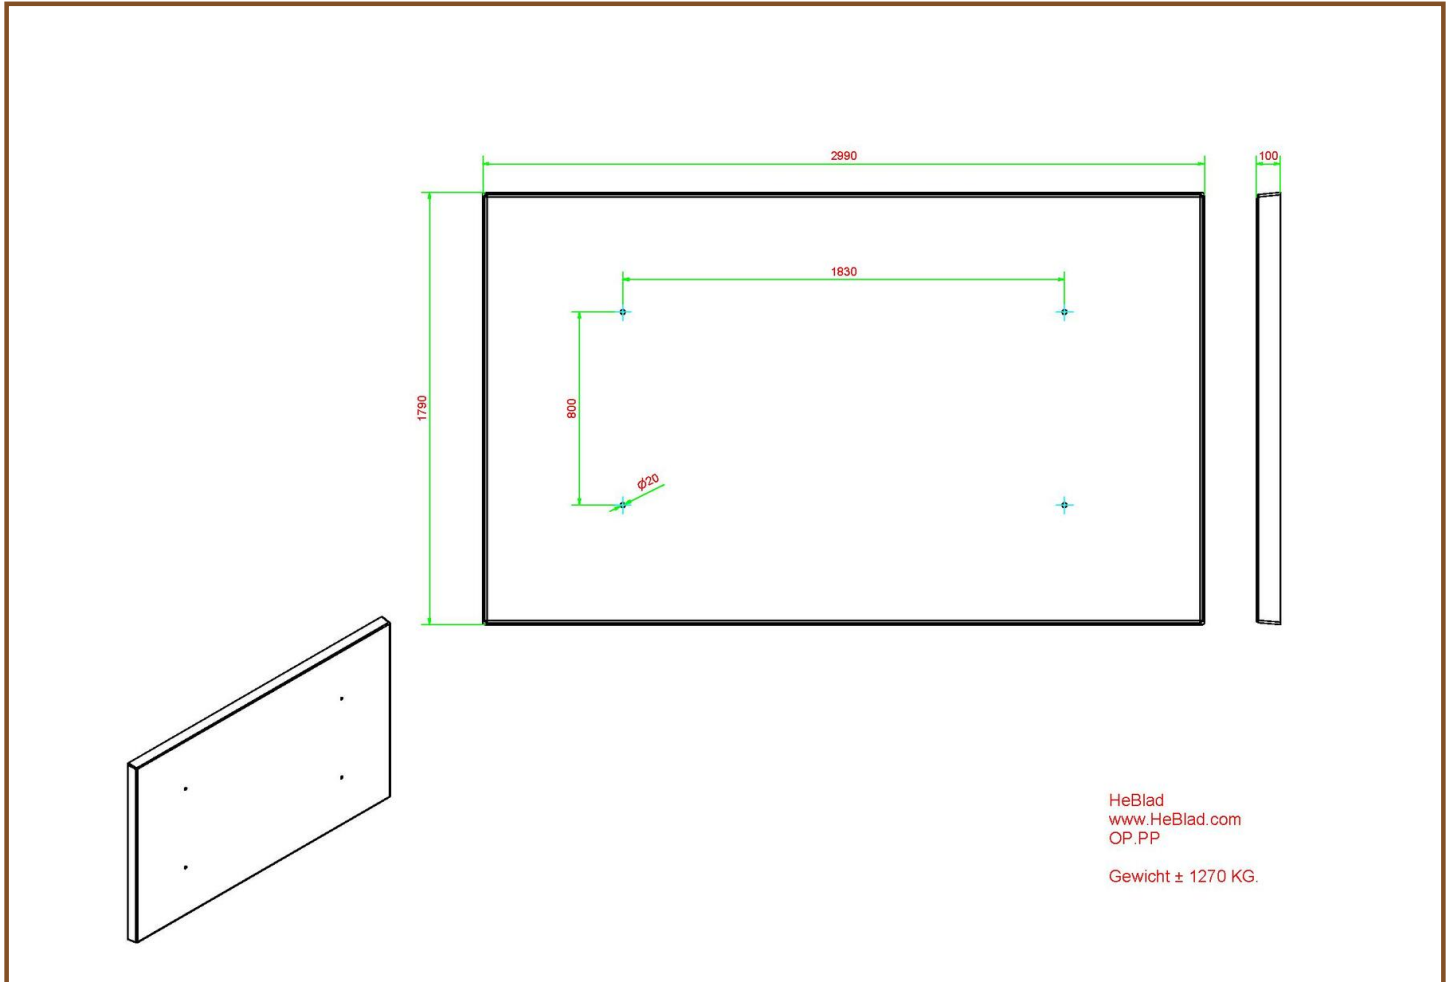

Specifications Concrete base plate for tennis table

Product code	OP.PP	Finishing base plate	Smooth concrete
Colour	Natural concrete	lifting device	139 x 87 x 99 cm
Dimensions (L x W x H)	299 x 179 x 10 cm	preparation attachment	Holes for bolts M16
Weight	1270 kg		

Related products

Our products are delivered from our factory in the Netherlands.