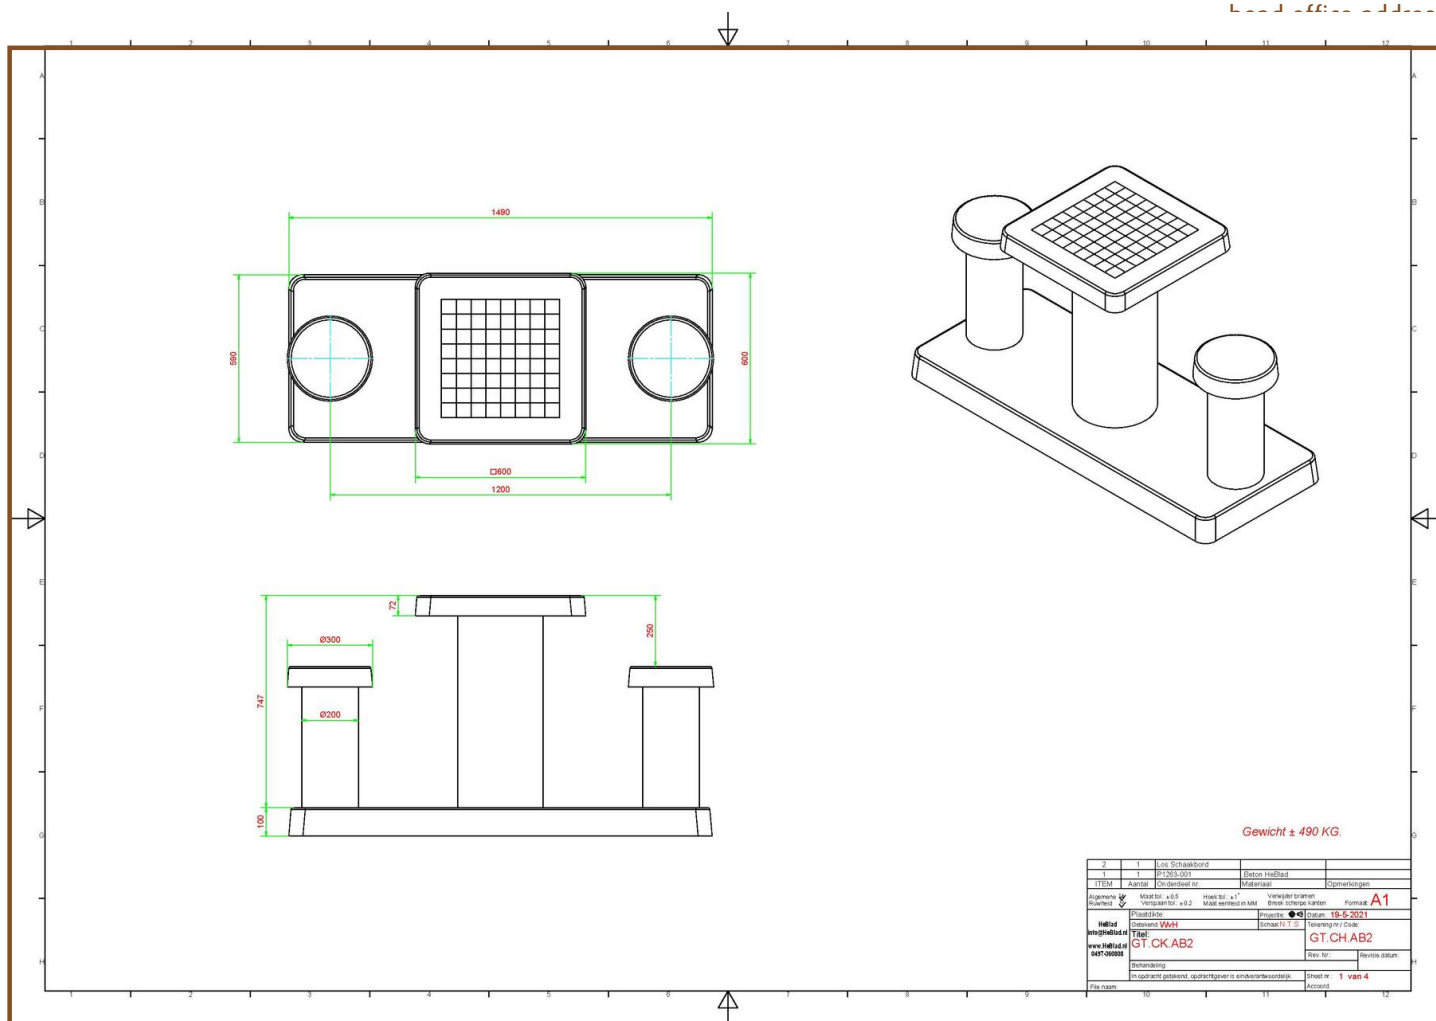

Our products are delivered from our factory in the Netherlands. 23 October 2024 - Prices subject to change

Specifications Chess Table Anthracite-Concrete (2P)

Product code	GT.CH.AB2	Height tabletop	75 cm
Colour	Anthracite concrete	Seat height	50 cm
Dimensions (L x W x H)	149 x 60 x 85 cm	Dimensions base plate (L x W x H)	120 x 60 x 10 cm
Dimensions tabletop (L x W)	60 x 60 cm	Weight	425 kg
Tabletop thickness	7 cm		