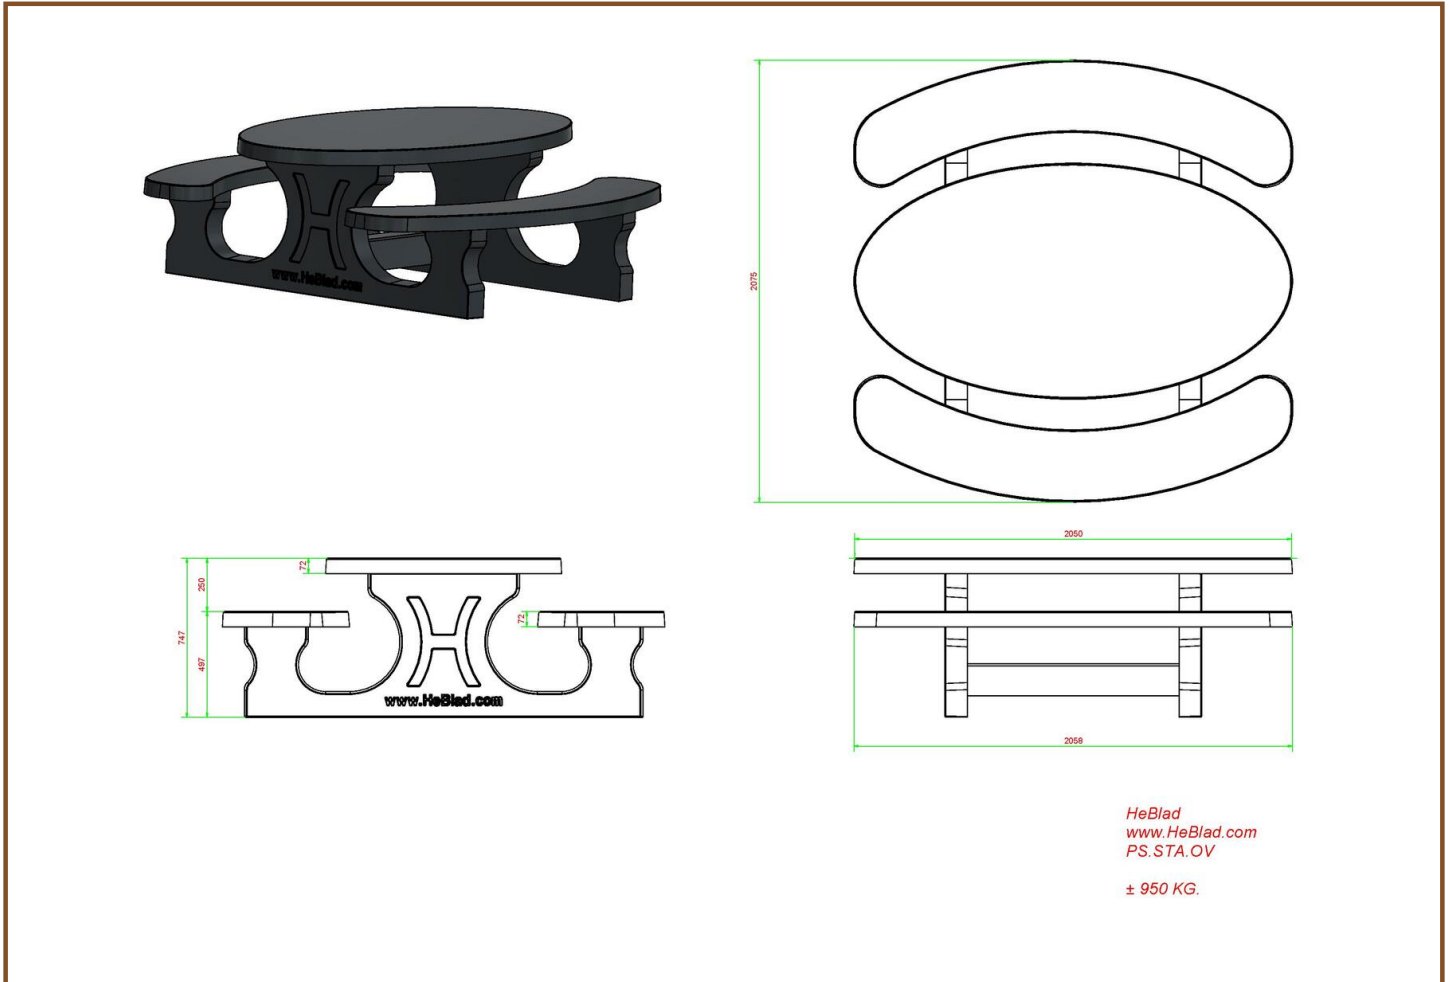

Specifications Concrete Picnic table Standard Oval Anthracite

Product code	PS.STA.OV	Seat height	50 cm
Colour	Anthracite lacquered, RAL 7016	Material seat	Beton
Dimensions (L x W x H)	211 x 205 x 75 cm	Distance legs	110 cm (center to center)
Dimensions tabletop (L x W)	205 x 110 cm	Weight	950 kg
Tabletop thickness	7 cm	Number of seats	8
Height tabletop	75 cm		

Related products

Our products are delivered from our factory in the Netherlands.