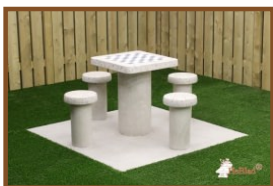

Our products are delivered from our factory in the Netherlands. 23 October 2024 - Prices subject to change

Specifications Set of chessmen

Product code	GT.CH.Pieces
Material	Hout
King height	7,7 cm

Related products