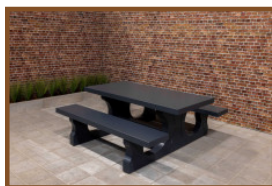

Specifications Bottom plate Picnic table Anthracite-Concrete

Product code	OP.PS.AB	Weight	1000 kg
Colour	Anthracite concrete	lifting device	Concrete screw sleeve M16
Dimensions (L x W x H)	248 x 236 x 7 cm	preparation attachment	Holes for bolts M16
Finishing base plate	Anti-slip (window) profile		

Related products

PS.ST.A

Our products are delivered from our factory in the Netherlands.