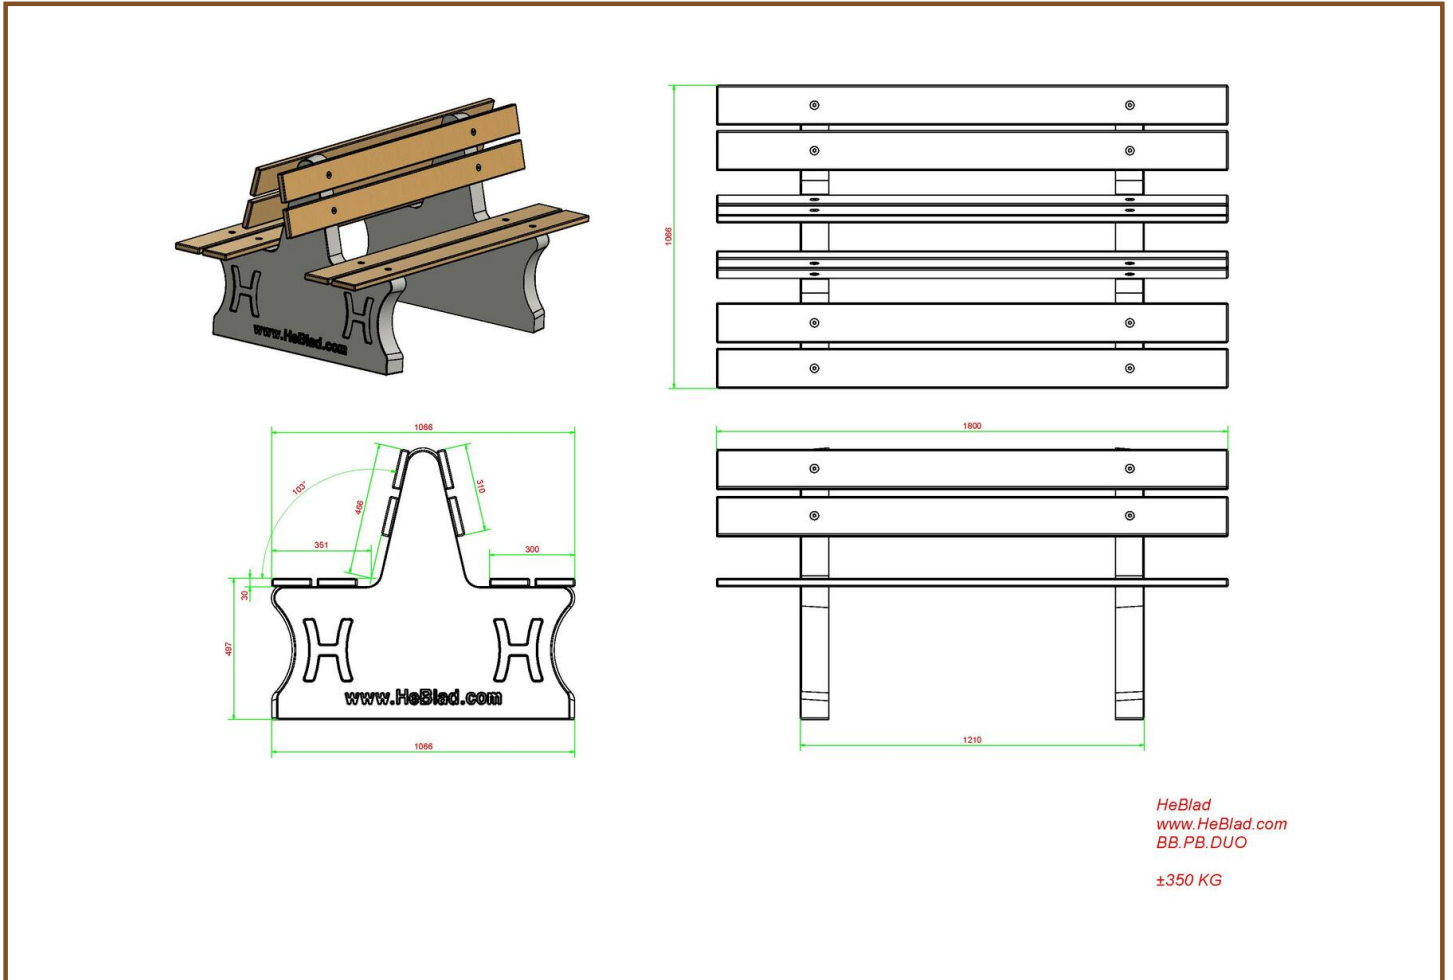

Specifications Parkbench Duo Concrete

Product code	BB.PB.DUO	Material seat	Bamboo
Colour	Natural concrete	Seating corner	103 degrees
Dimensions (L x W x H)	180 x 106 x 94 cm	Number of seats	8
Seat height	50 cm	Weight	350 kg
Dimensions seat	180 x 30 cm	Distance legs	111 cm (center to center)

Related products

Our products are delivered from our factory in the Netherlands.