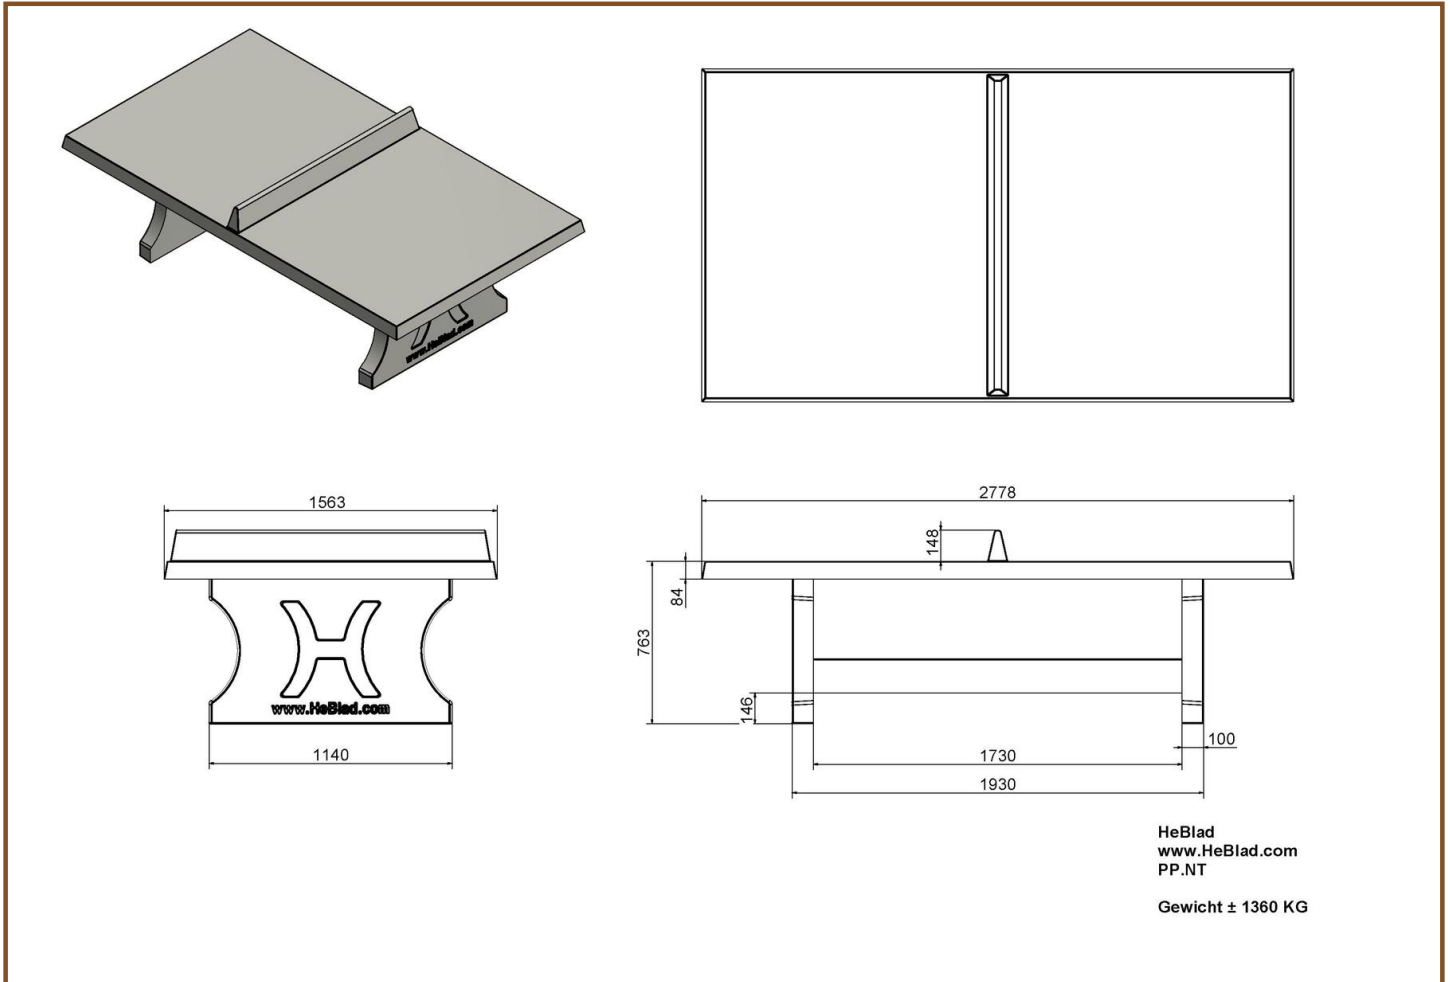

Specifications Ping-pong table in natural concrete

Product code	PP.NT	Height tabletop	76 cm
Colour	Natural concrete	Height of the net	14,75 cm
Dimension playing surface (L x W)	274 x 152 cm	Weight	1360 kg
Dimensions bottom base plate	278 x 156 cm	Distance legs	183 cm (center to center)
Tabletop thickness	8,4 cm		

Related products

Our products are delivered from our factory in the Netherlands.