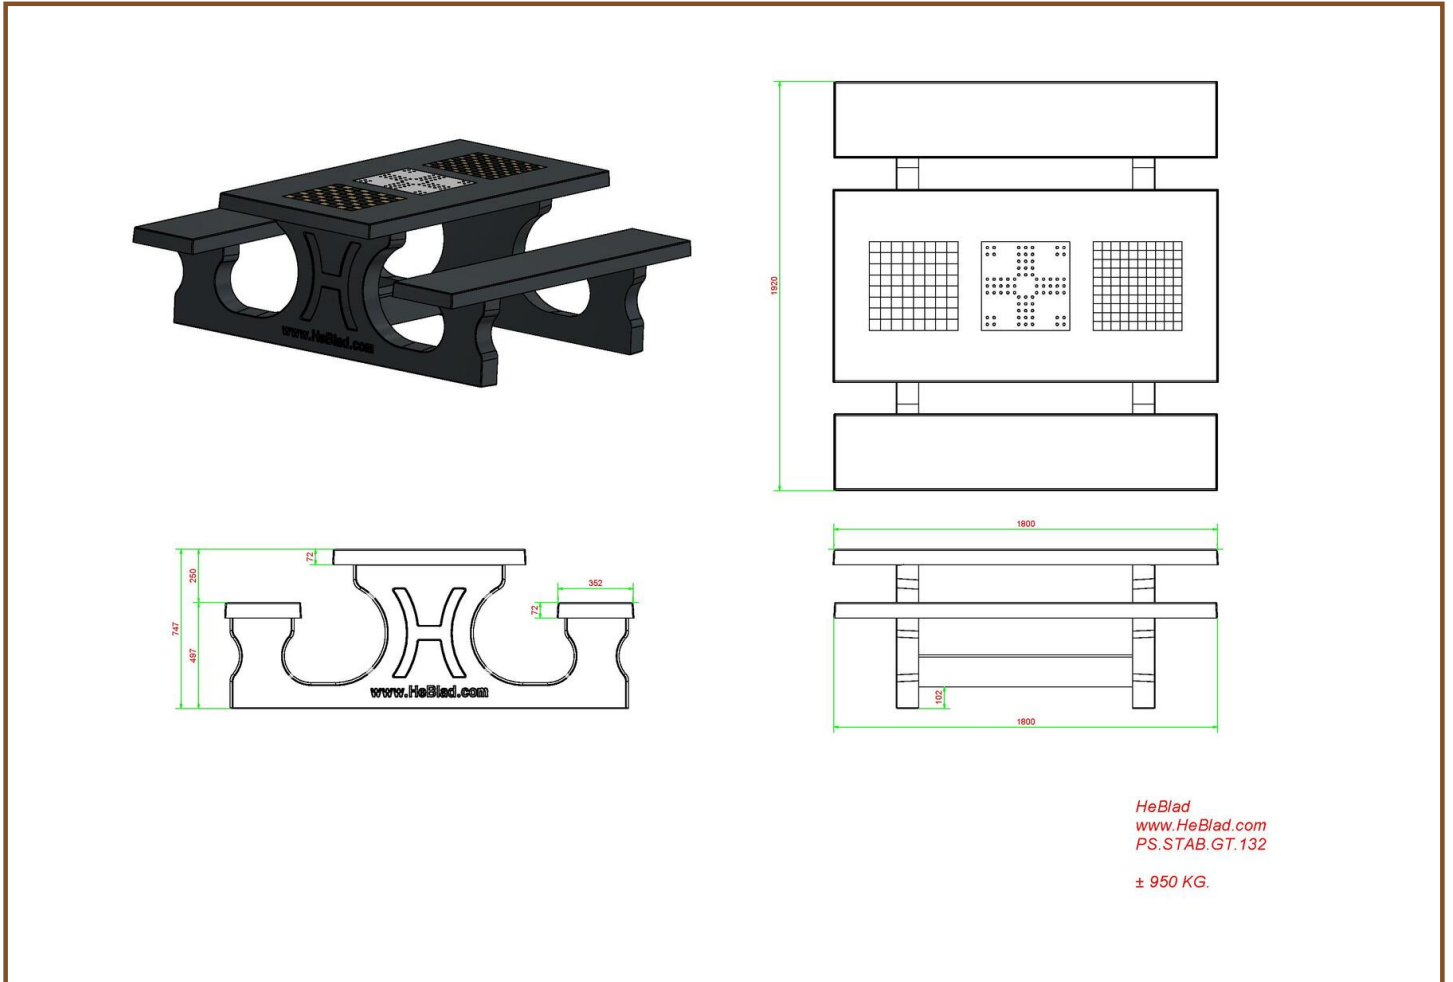

Specifications Multi Gaming table (1-3-2) Standard Anthracite-Concrete

Product code	PS.STAB.GT.132	Tabletop thickness	7 cm
Colour	Anthracite concrete	Seat height	50 cm
Dimensions (L x W x H)	210 x 193 x 75 cm	Weight	950 kg
Dimensions tabletop (L x W)	210 x 90 cm	Material seat	Beton
Height tabletop	75 cm	Distance legs	111 cm (center to center)

Our products are delivered from our factory in the Netherlands.