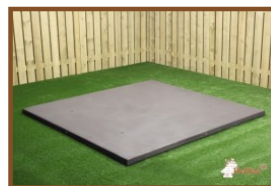

Specifications Concrete Picnic table DeLuxe Anthracite

Product code	PS.DL.A	Seat height	49.7 cm
Colour	Anthracite lacquered, RAL 7016	Material seat	Bamboo
Dimensions (L x W x H)	180 x 187 x 75 cm	Distance legs	111 cm (center to center)
Dimensions tabletop (L x W)	180 x 90 cm	Weight	720 kg
Tabletop thickness	7.2 cm	Number of seats	8
Height tabletop	74.7 cm		

Related products

OP.PS.AB

Our products are delivered from our factory in the Netherlands.