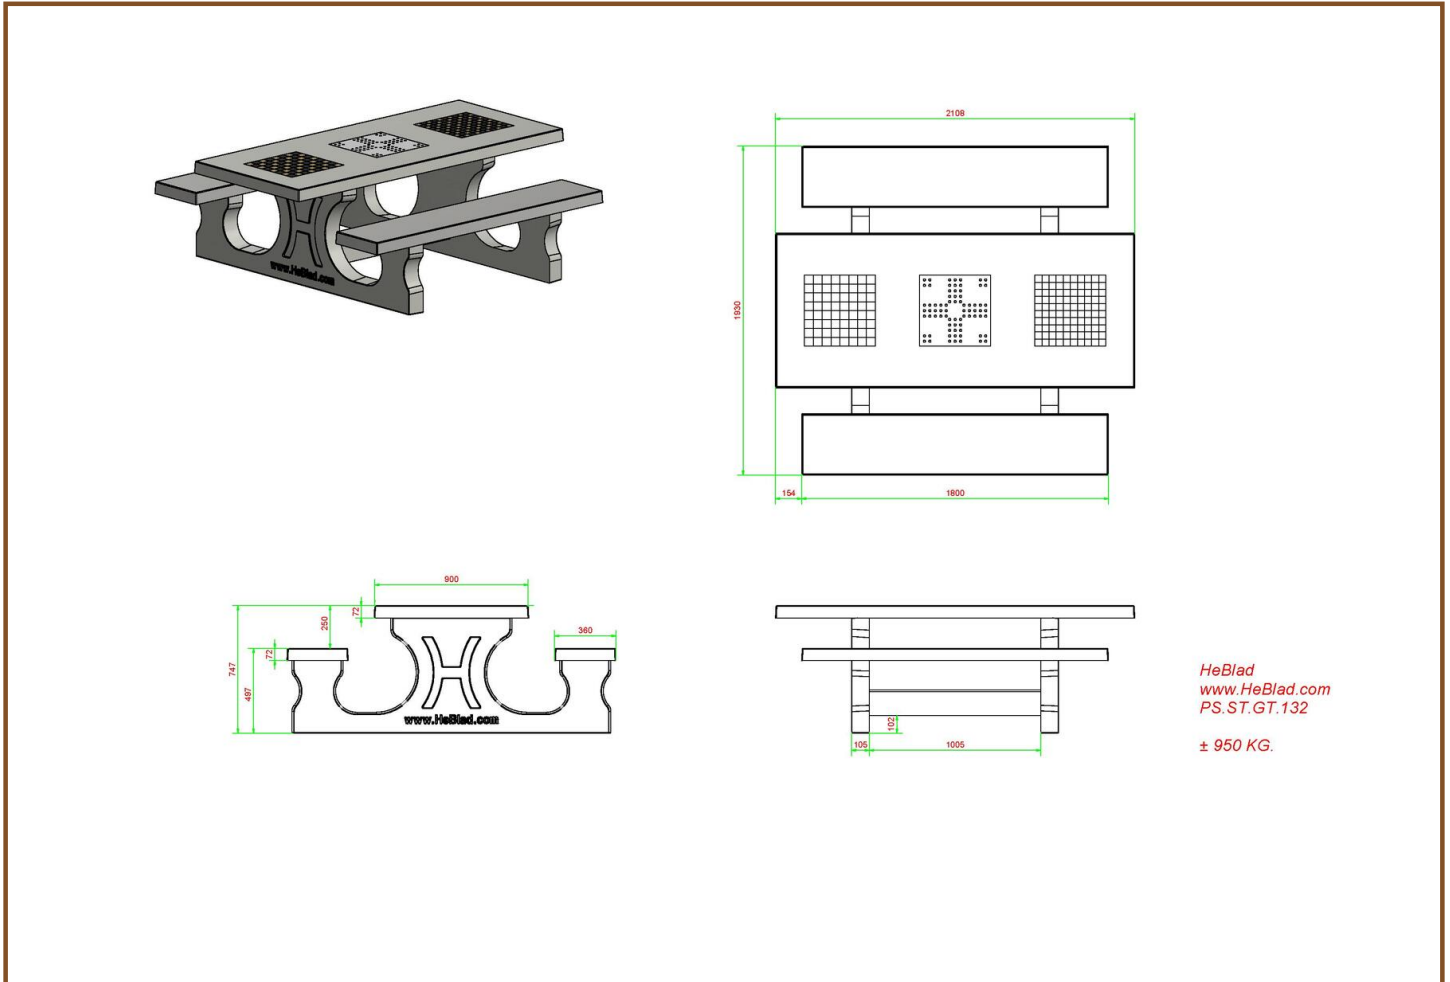

Specifications Multi Gaming table (1-3-2) Standard

Product code	PS.ST.GT.132	Height tabletop	75 cm
Colour	Natural concrete	Seat height	50 cm
Dimensions (L x W x H)	210 x 193 x 75 cm	Material seat	Beton
Dimensions tabletop (L x W)	210 x 90 cm	Distance legs	111 cm (center to center)
Tabletop thickness	7 cm	Weight	950 kg

Our products are delivered from our factory in the Netherlands.