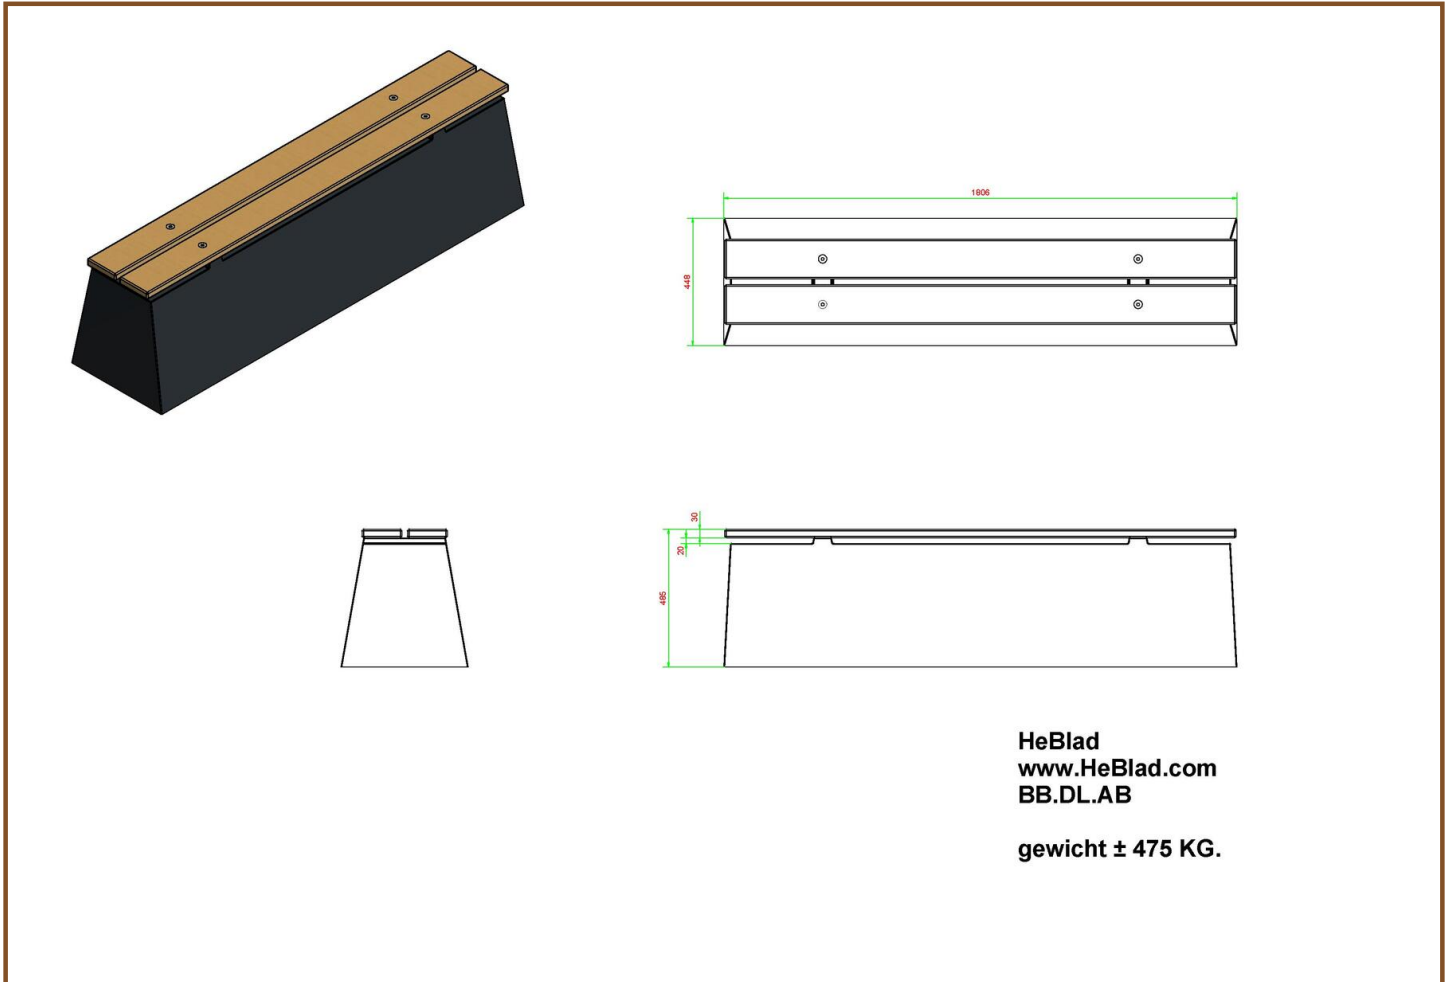

Specifications Bench DeLuxe Anthracite-Concrete

Product code	BB.DL.AB	Seat height	50 cm
Colour	Anthracite concrete	Material seat	Bamboo
Dimensions (L x W x H)	180 x 45 x 50 cm	Number of seats	4
Dimensions seat	180 x 30 cm	Weight	700 kg

Related products

Our products are delivered from our factory in the Netherlands.