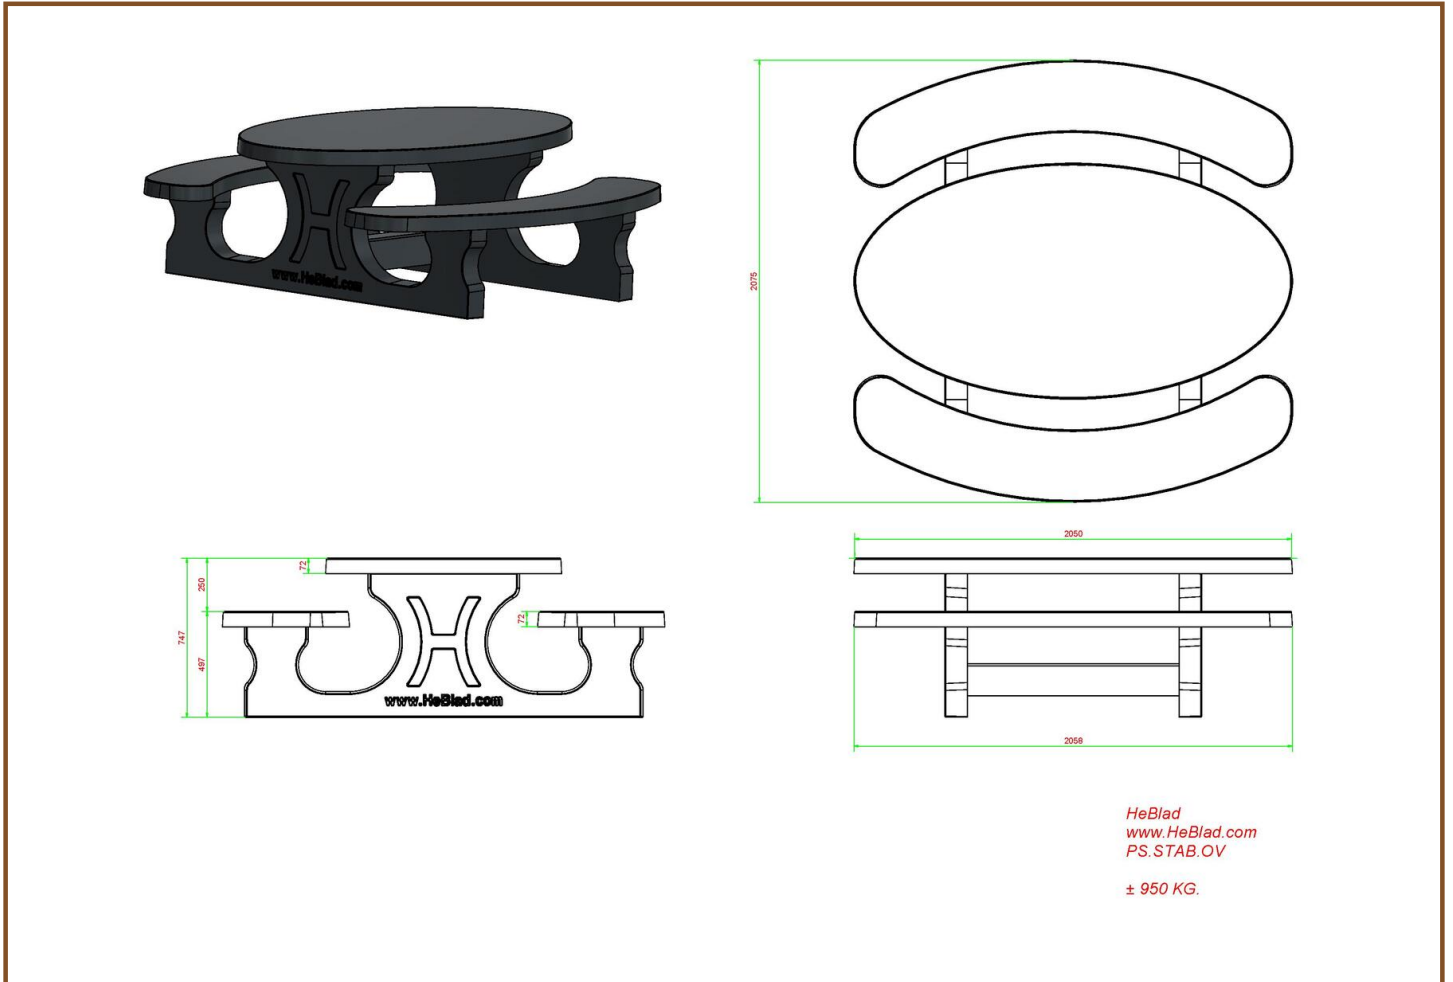

Our products are delivered from our factory in the Netherlands. 23 October 2024 - Prices subject to change

Specifications Picnic table Standard Oval Anthracite-Concrete

Product code	PS.STAB.OV	Seat height	50 cm
Colour	Anthracite concrete	Material seat	Beton
Dimensions (L x W x H)	211 x 205 x 75 cm	Distance legs	110 cm (center to center)
Dimensions tabletop (L x W)	205 x 110 cm	Weight	950 kg
Tabletop thickness	7 cm	Number of seats	8
Height tabletop	75 cm		