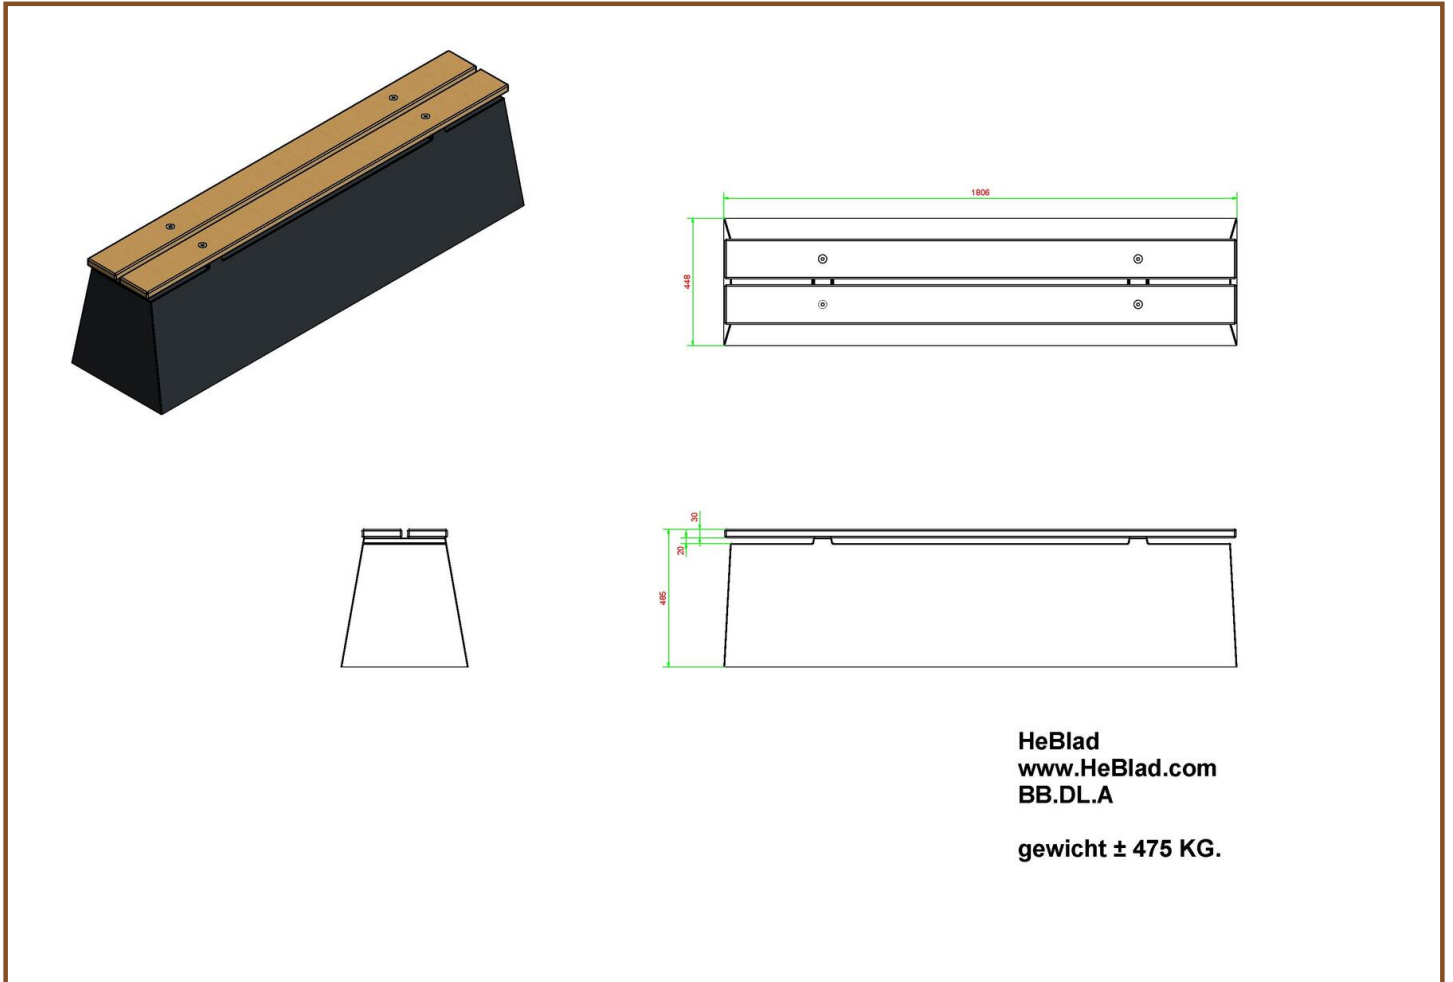

Our products are delivered from our factory in the Netherlands. 23 October 2024 - Prices subject to change

Specifications Concrete Bench DeLuxe Anthracite

Product code	BB.DL.A	Seat height	50 cm
Colour	Anthracite lacquered, RAL 7017	Material seat	Bamboo
Dimensions (L x W x H)	180 x 45 x 50 cm	Number of seats	4
Dimensions seat	180 x 30 cm	Weight	700 kg