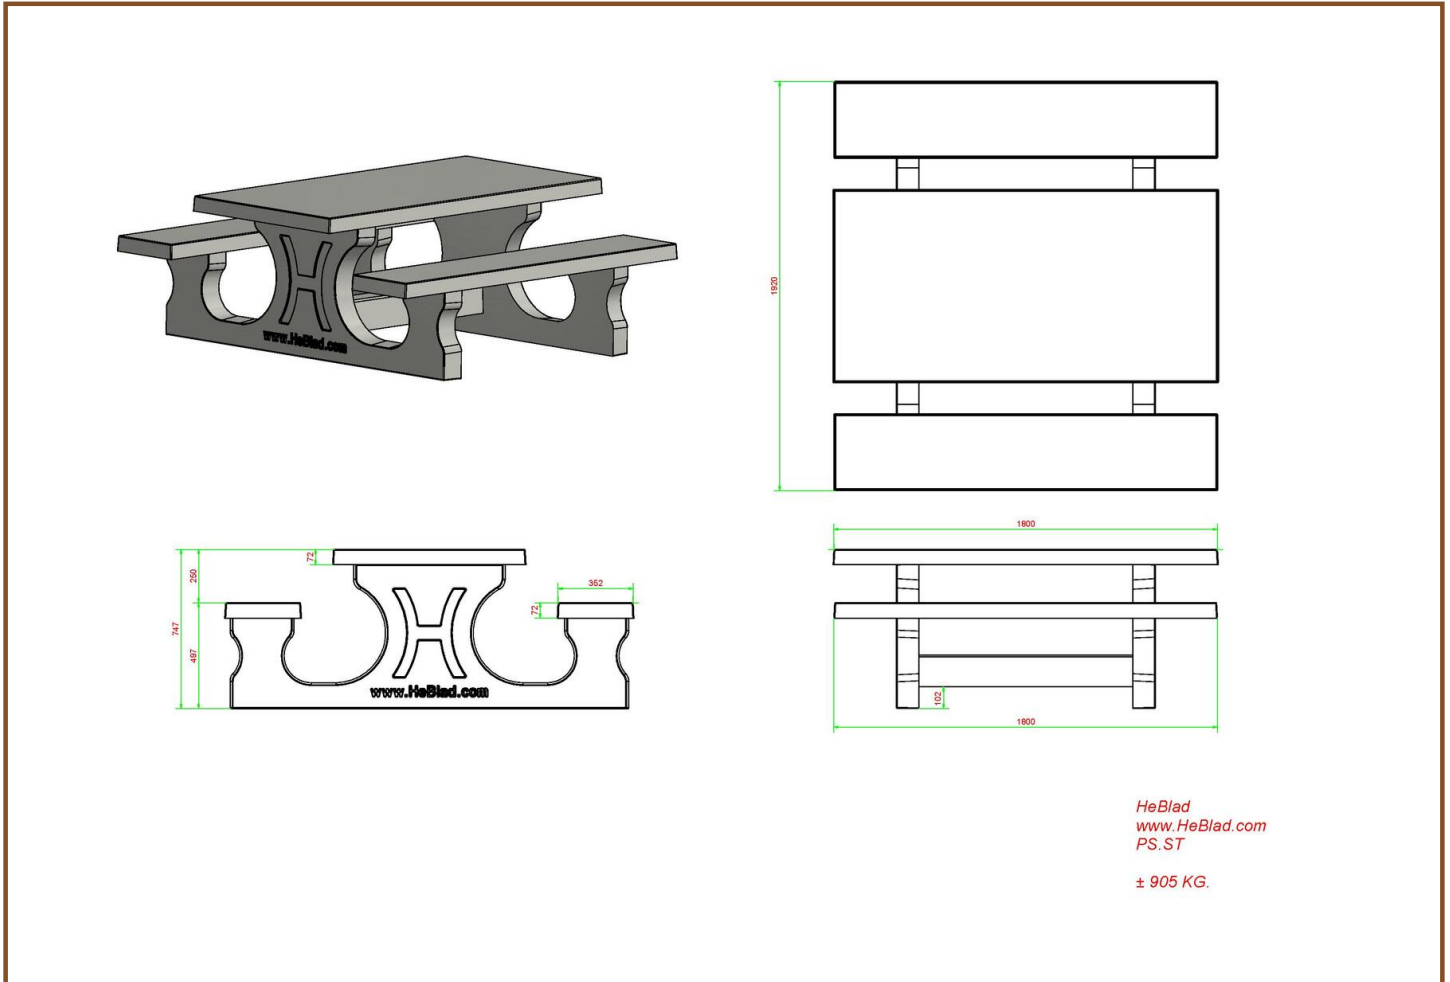

Specifications Picnic table Standard Natural Concrete

Product code	PS.ST	Seat height	50 cm
Colour	Natural concrete	Material seat	Beton
Dimensions (L x W x H)	180 x 192 x 75 cm	Distance legs	111 cm (center to center)
Dimensions tabletop (L x W)	180 x 90 cm	Weight	905 kg
Tabletop thickness	7 cm	Number of seats	8
Height tabletop	75 cm		

Related products