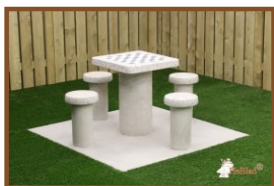

Specifications Set of chessmen

Product code	GT.CH.Pieces
Material	Hout
King height	7,7 cm

Related products

GT.CH.G4