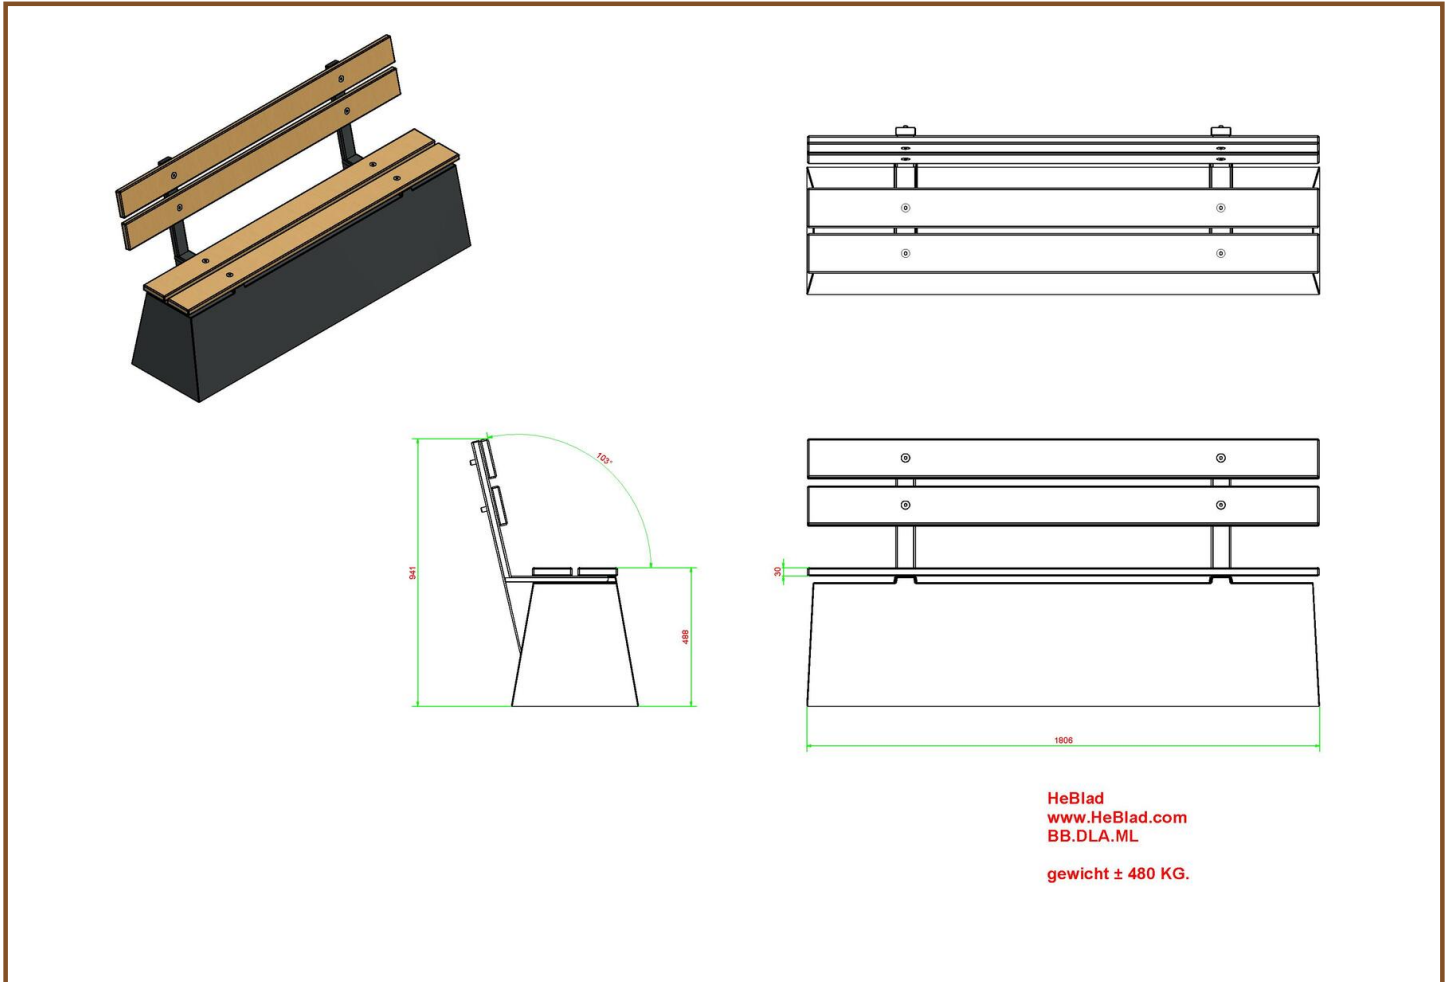

Specifications Concrete bench DeLuxe with backrest Anthracite

Product code	BB.DLA.ML	Material seat	Bamboo
Colour	Anthracite lacquered, RAL 7002	Seating corner	103 degrees
Dimensions (L x W x H)	180 x 45 x 95 cm	Number of seats	4
Seat height	48,5 cm	Weight	630 kg
Dimensions seat	180 x 30 cm		

Related products

Our products are delivered from our factory in the Netherlands.