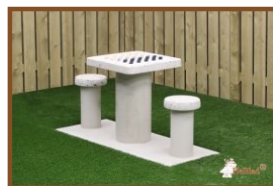

Specifications Stainless steel rods for football game, set of 8.

Product code	HB.FB.Rodset
Material	Roestvrij staal, rubber

Related products

GT.CK.G2

Our products are delivered from our factory in the Netherlands.