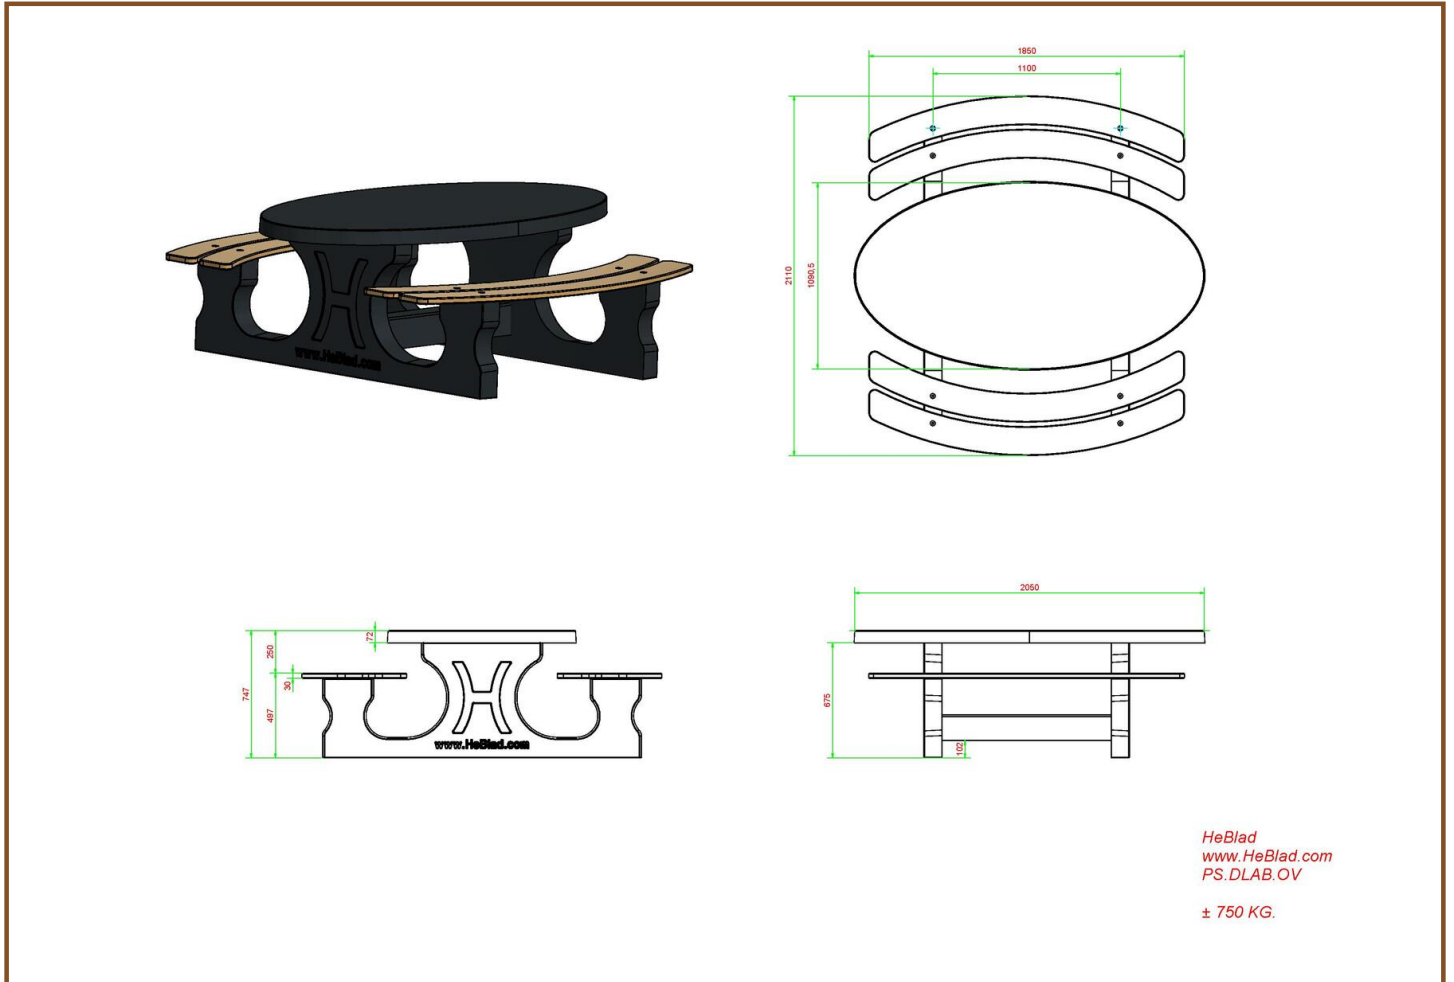

Our products are delivered from our factory in the Netherlands. 23 October 2024 - Prices subject to change

Specifications Picnic table DeLuxe Oval Anthracite-Concrete

Product code	PS.DLAB.OV	Seat height	50 cm
Colour	Anthracite concrete	Material seat	Bamboo
Dimensions (L x W x H)	211 x 205 x 75 cm	Distance legs	110 cm (center to center)
Dimensions tabletop (L x W)	205 x 110 cm	Weight	750 kg
Tabletop thickness	7 cm	Number of seats	8
Height tabletop	75 cm		