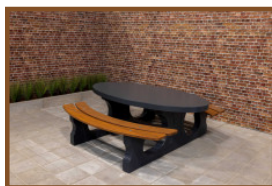

Specifications Bench standard oval anthracite

Product code	BB.STA.OV	Material seat	Beton
Colour	Anthracite	Number of seats	4
Dimensions (L x W x H)	185 x 70 x 50 cm	Weight	900 kg
Seat height	50 cm		

Related products

PS.DLA.OV

Our products are delivered from our factory in the Netherlands.