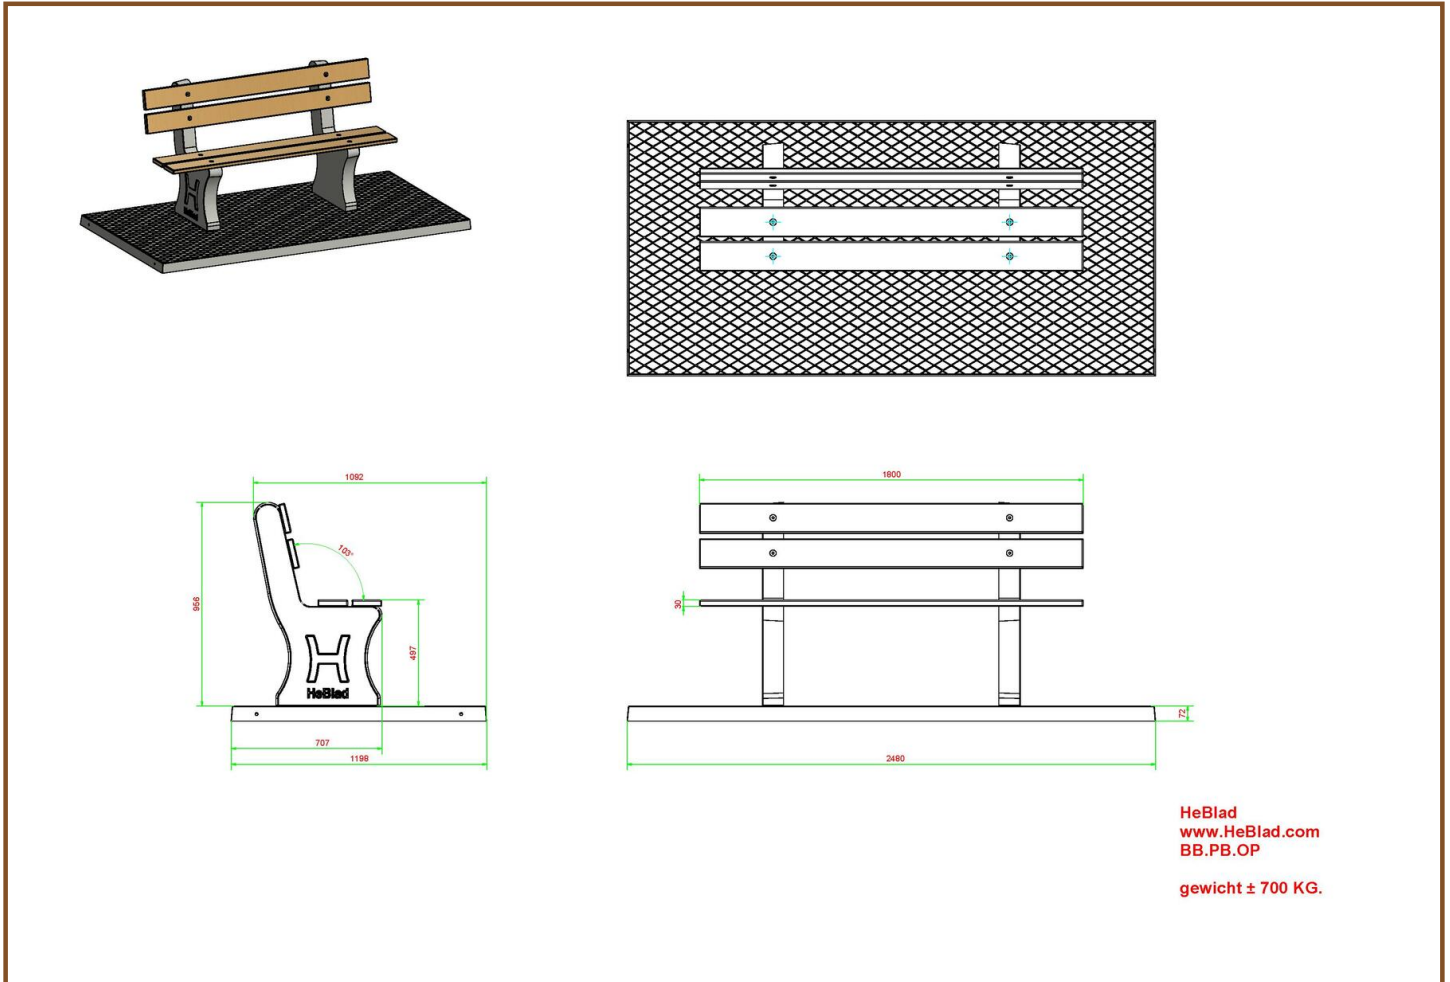

Specifications Park Bench with bottom plate Natural Concrete

Product code	BB.PB.OP	Material seat	Bamboo
Colour	Natural concrete	Number of seats	4
Dimensions (L x W x H)	248 x 120 x 103 cm	Dimensions base plate (L x W x H)	248 x 120 x 7 cm
Dimensions seat	180 x 30 cm	Finishing base plate	Anti-slip (window) profile
Seat height	49 cm	Weight	700 kg
Seating corner	103 degrees		

Related products

Our products are delivered from our factory in the Netherlands.