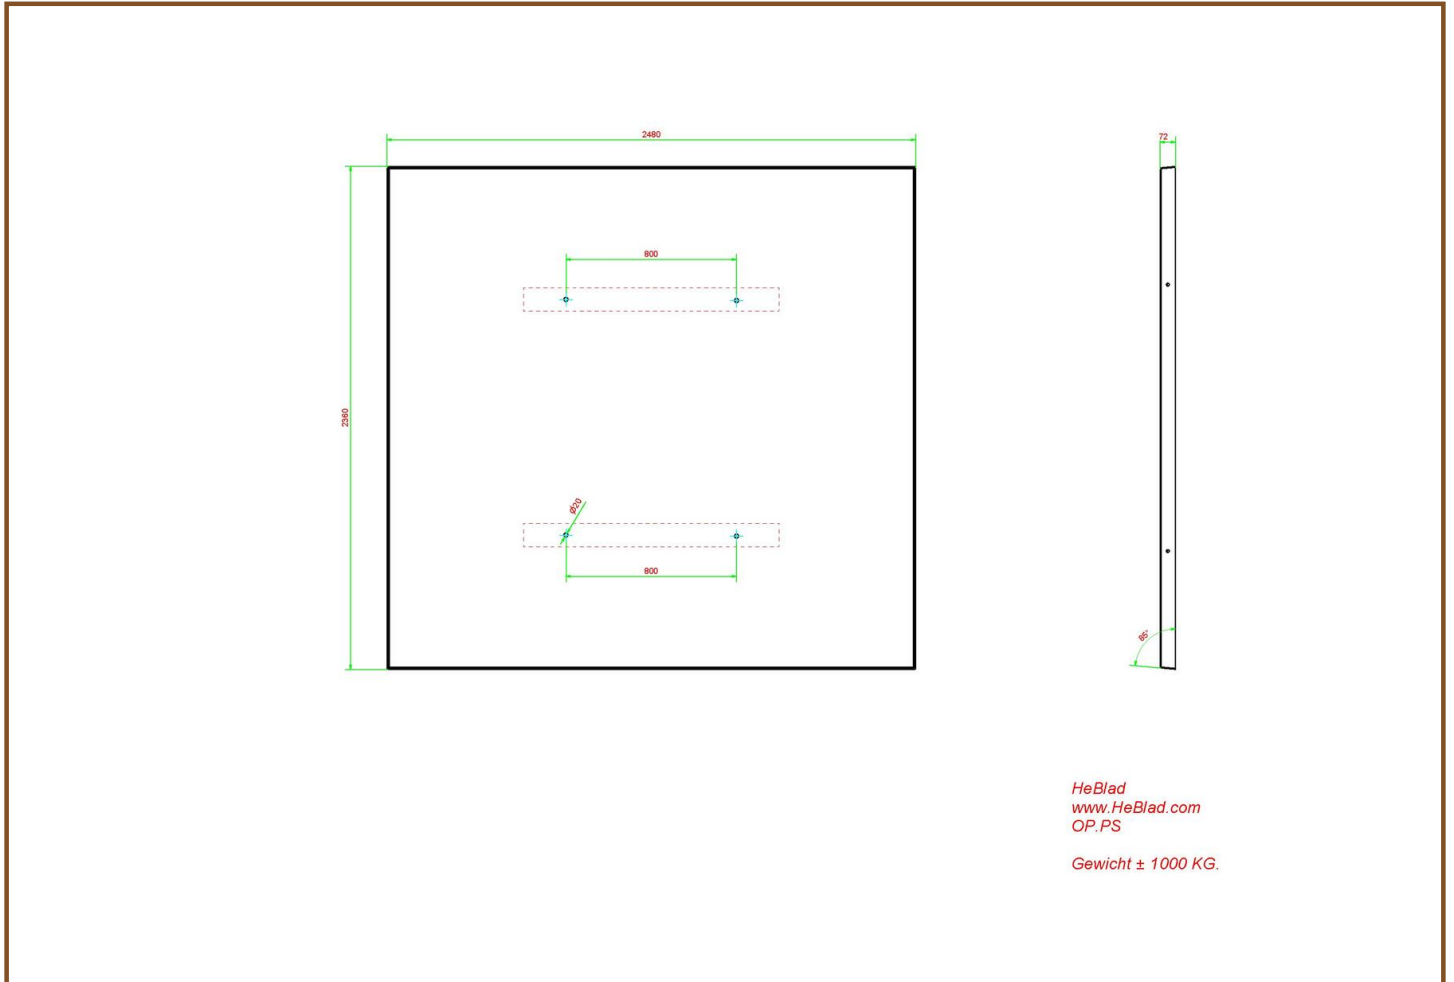

Specifications Bottom plate Picnic table Natural Concrete

Product code	OP.PS	Weight	1000 kg
Colour	Natural concrete	lifting device	Concrete screw sleeve M16
Dimensions (L x W x H)	248 x 236 x 7 cm	preparation attachment	Holes for bolts M16
Finishing base plate	Anti-slip (window) profile		

Related products

Our products are delivered from our factory in the Netherlands.