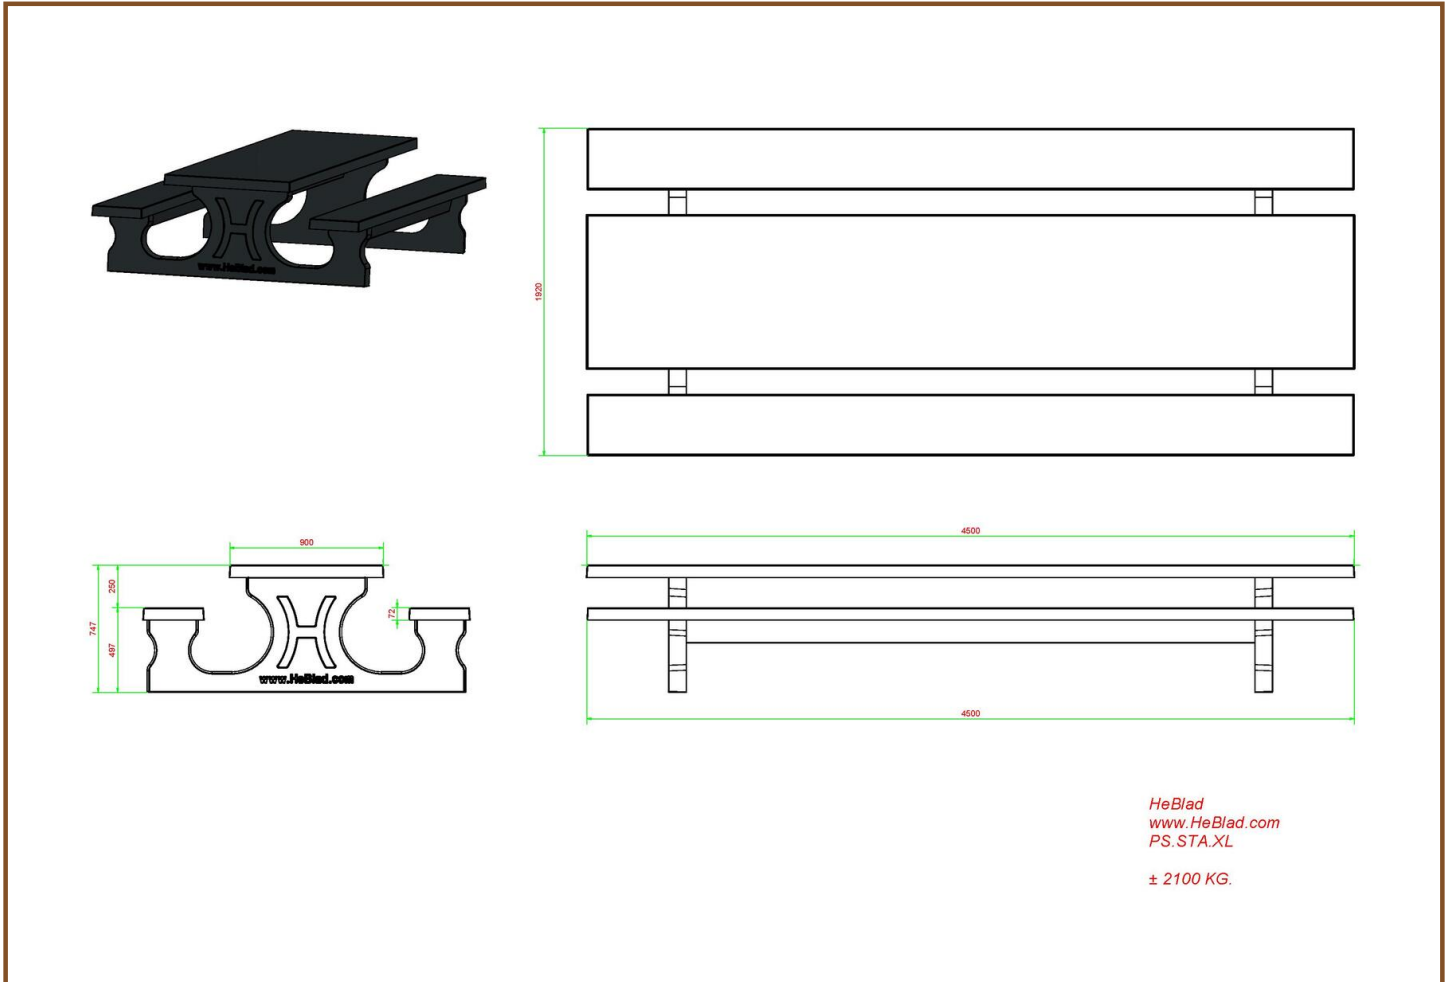

Specifications Concrete Picnic table Standard XL Anthracite

Product code	PS.STA.XL	Tabletop thickness	7 cm
Colour	Anthracite lacquered, RAL 7016	Seat height	50 cm
Dimensions (L x W x H)	450 x 192 x 75 cm	Weight	2100 kg
Dimensions tabletop (L x W)	450 x 90 cm	Material seat	Beton
Height tabletop	75 cm	Distance legs	355 (hart op hart)

Related products