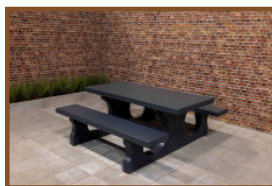

Specifications Picnic table Standard Anthracite-Concrete

Product code	PS.ST.AB	Seat height	50 cm
Colour	Anthracite concrete	Material seat	Beton
Dimensions (L x W x H)	180 x 192 x 75 cm	Distance legs	111 cm (center to center)
Dimensions tabletop (L x W)	180 x 90 cm	Weight	905 kg
Tabletop thickness	7 cm	Number of seats	8
Height tabletop	75 cm		

Related products

PS.ST.A

Our products are delivered from our factory in the Netherlands.