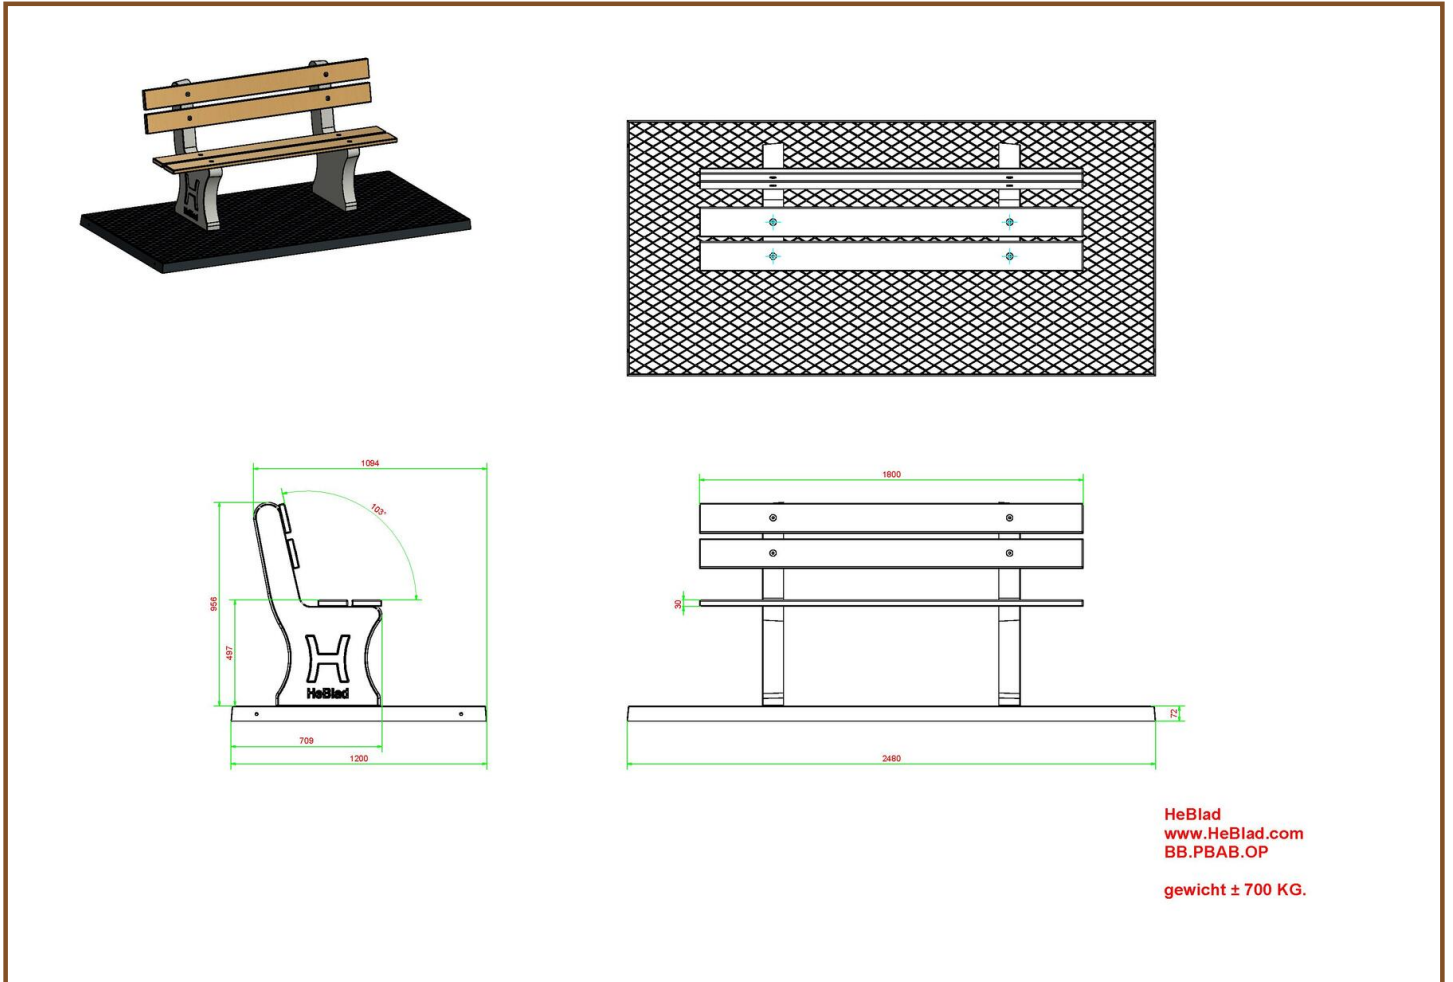

Specifications Park Bench with bottom plate Anthracite-Concrete

Product code	BB.PBAB.OP	Material seat	Bamboo
Colour	Anthracite concrete	Number of seats	4
Dimensions (L x W x H)	248 x 120 x 103 cm	Dimensions base plate (L x W x H)	248 x 120 x 7 cm
Dimensions seat	180 x 30 cm	Finishing base plate	Anti-slip (window) profile
Seat height	49 cm	Weight	700 kg
Seating corner	103 degrees		

Related products