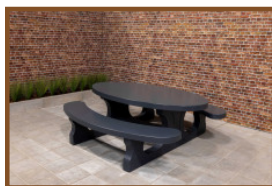

Specifications Picnic table Standard Oval Natural Concrete

Product code	PS.ST.OV	Seat height	50 cm
Colour	Natural concrete	Material seat	Beton
Dimensions (L x W x H)	211 x 205 x 75 cm	Distance legs	110 cm (center to center)
Dimensions tabletop (L x W)	205 x 110 cm	Weight	950 kg
Tabletop thickness	7 cm	Number of seats	8
Height tabletop	75 cm		

Related products

PS.STA.OV

Our products are delivered from our factory in the Netherlands.