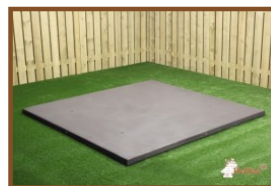

Specifications Picnic table DeLuxe Anthracite-Concrete Wheelchair accessible

Product code	PS.DLAB.RT	Seat height	50 cm
Colour	Anthracite concrete	Material seat	Bamboo
Dimensions (L x W x H)	210 x 187 x 77 cm	Distance legs	111 cm (center to center)
Dimensions tabletop (L x W)	210 x 90 cm	Weight	790 kg
Tabletop thickness	7 cm	Number of seats	7
Height tabletop	77 cm		

Related products

OP.PS.AB

Our products are delivered from our factory in the Netherlands.