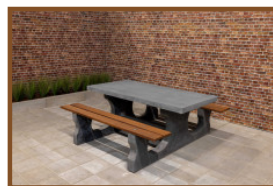

Specifications Picnic table Standard Anthracite-Concrete

Product code	PS.ST.AB	Seat height	50 cm
Colour	Anthracite concrete	Material seat	Beton
Dimensions (L x W x H)	180 x 192 x 75 cm	Distance legs	111 cm (center to center)
Dimensions tabletop (L x W)	180 x 90 cm	Weight	905 kg
Tabletop thickness	7 cm	Number of seats	8
Height tabletop	75 cm		

Related products

PS.DLAB

Our products are delivered from our factory in the Netherlands.