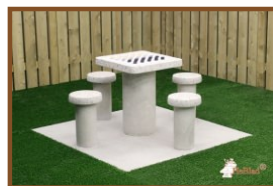

Specifications Table football rod

Product code	HB.FB.Rod
Material	Roestvrij staal, rubber

Related products

GT.CK.G4

Our products are delivered from our factory in the Netherlands.