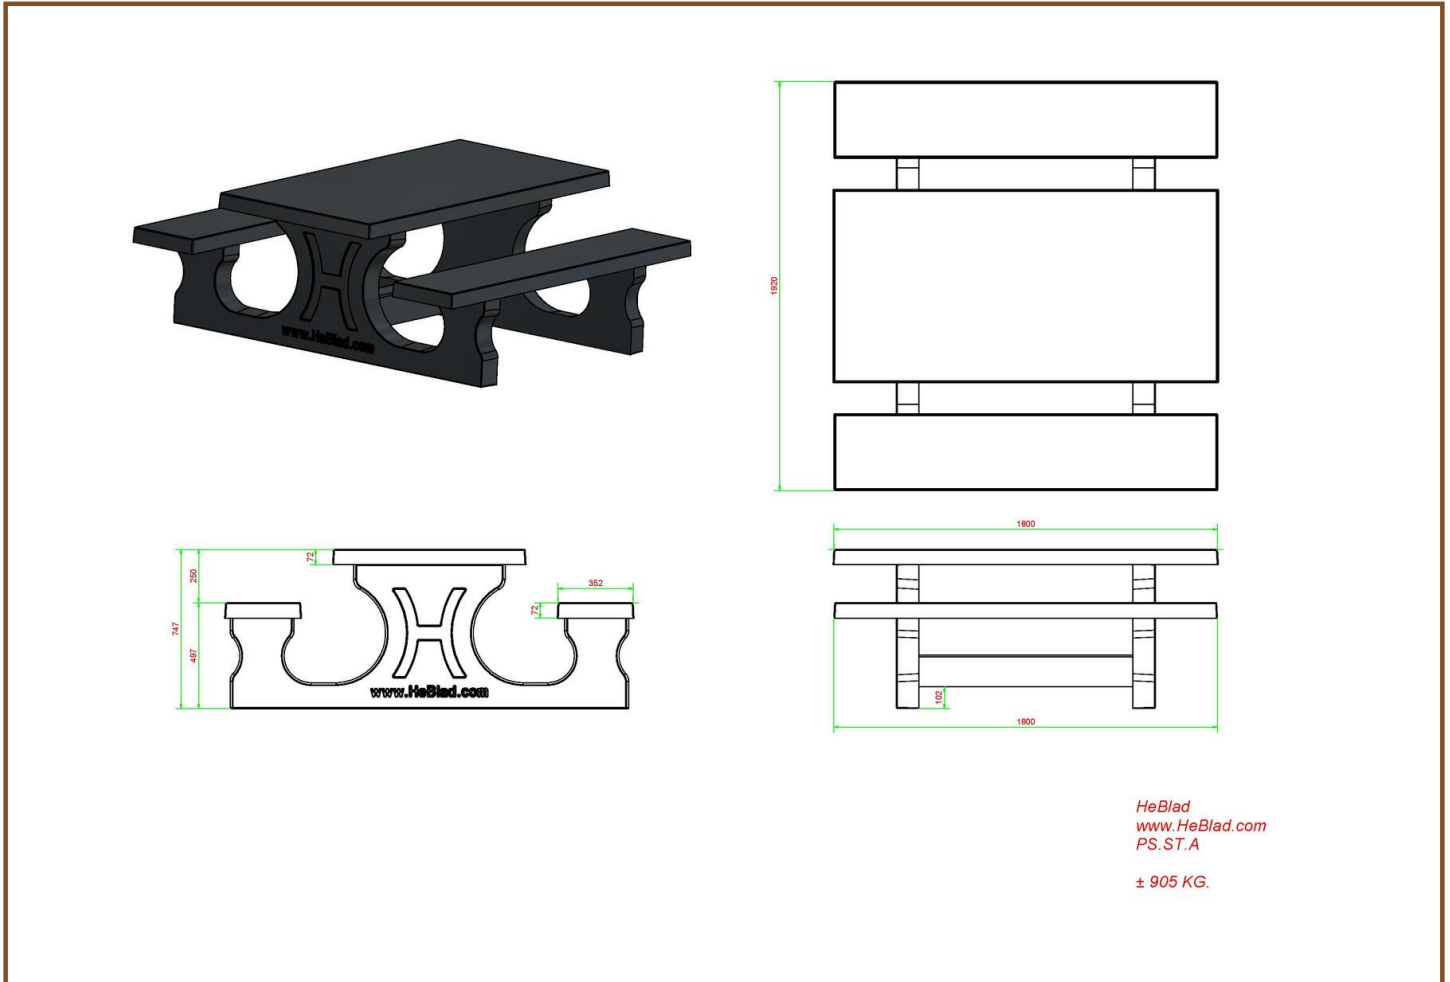

Specifications Concrete Picnic table Standard Anthracite

Product code	PS.ST.A	Seat height	50 cm
Colour	Anthracite lacquered, RAL 7016	Material seat	Beton
Dimensions (L x W x H)	180 x 192 x 75 cm	Distance legs	111 cm (center to center)
Dimensions tabletop (L x W)	180 x 90 cm	Weight	905 kg
Tabletop thickness	7 cm	Number of seats	8
Height tabletop	75 cm		

Related products

Our products are delivered from our factory in the Netherlands.