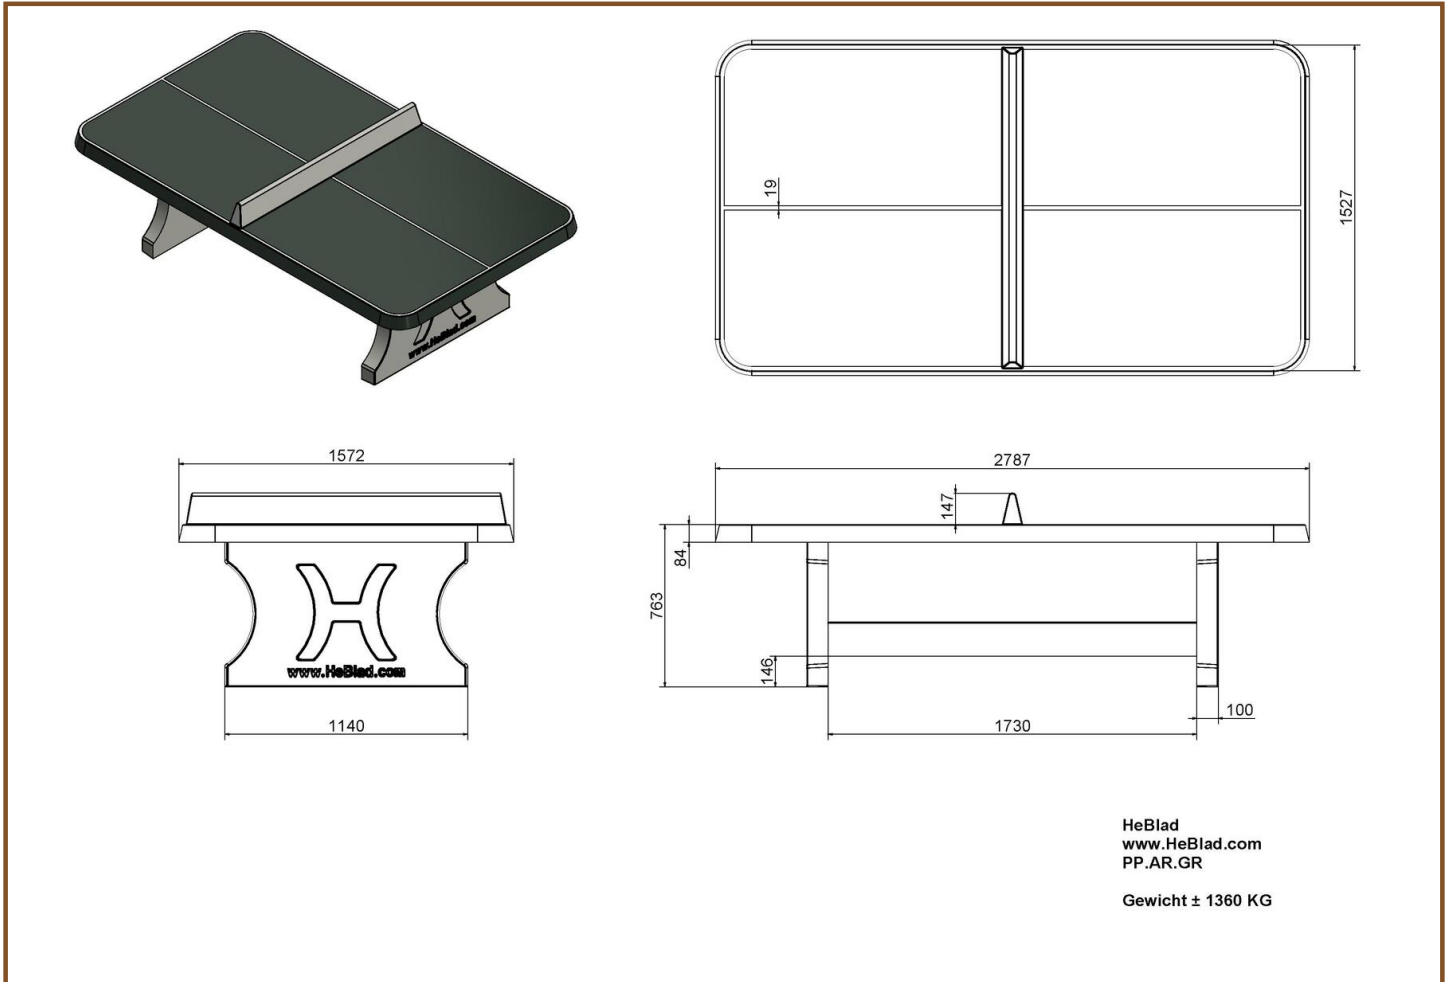

Specifications Concrete Ping-pong table green, rounded

Product code	PP.AR.GR	Height tabletop	76 cm
Colour	Groen - RAL 6009	Height of the net	14,75 cm
Dimension playing surface (L x W)	274 x 152 cm	Weight	1360 kg
Dimensions bottom base plate	279 x 157 cm	Distance legs	183 cm (center to center)
Tabletop thickness	8,4 cm		

Related products

Our products are delivered from our factory in the Netherlands.