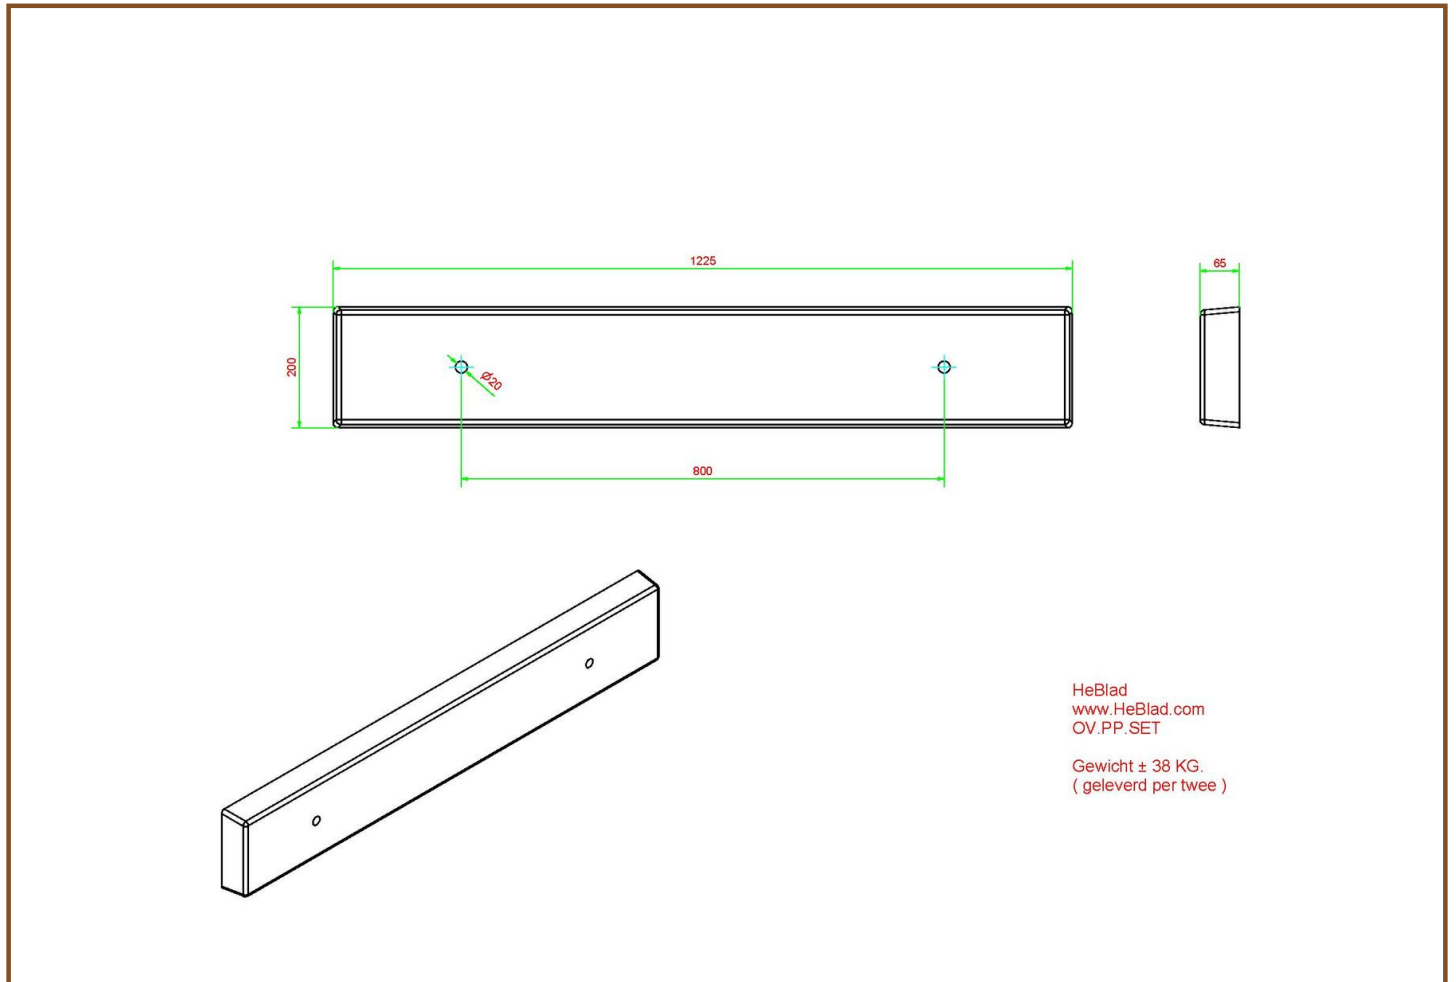

Specifications A set of support blocks for different tables

Product code OV.PP.SET
Weight 38 kg

Our products are delivered from our factory in the Netherlands.