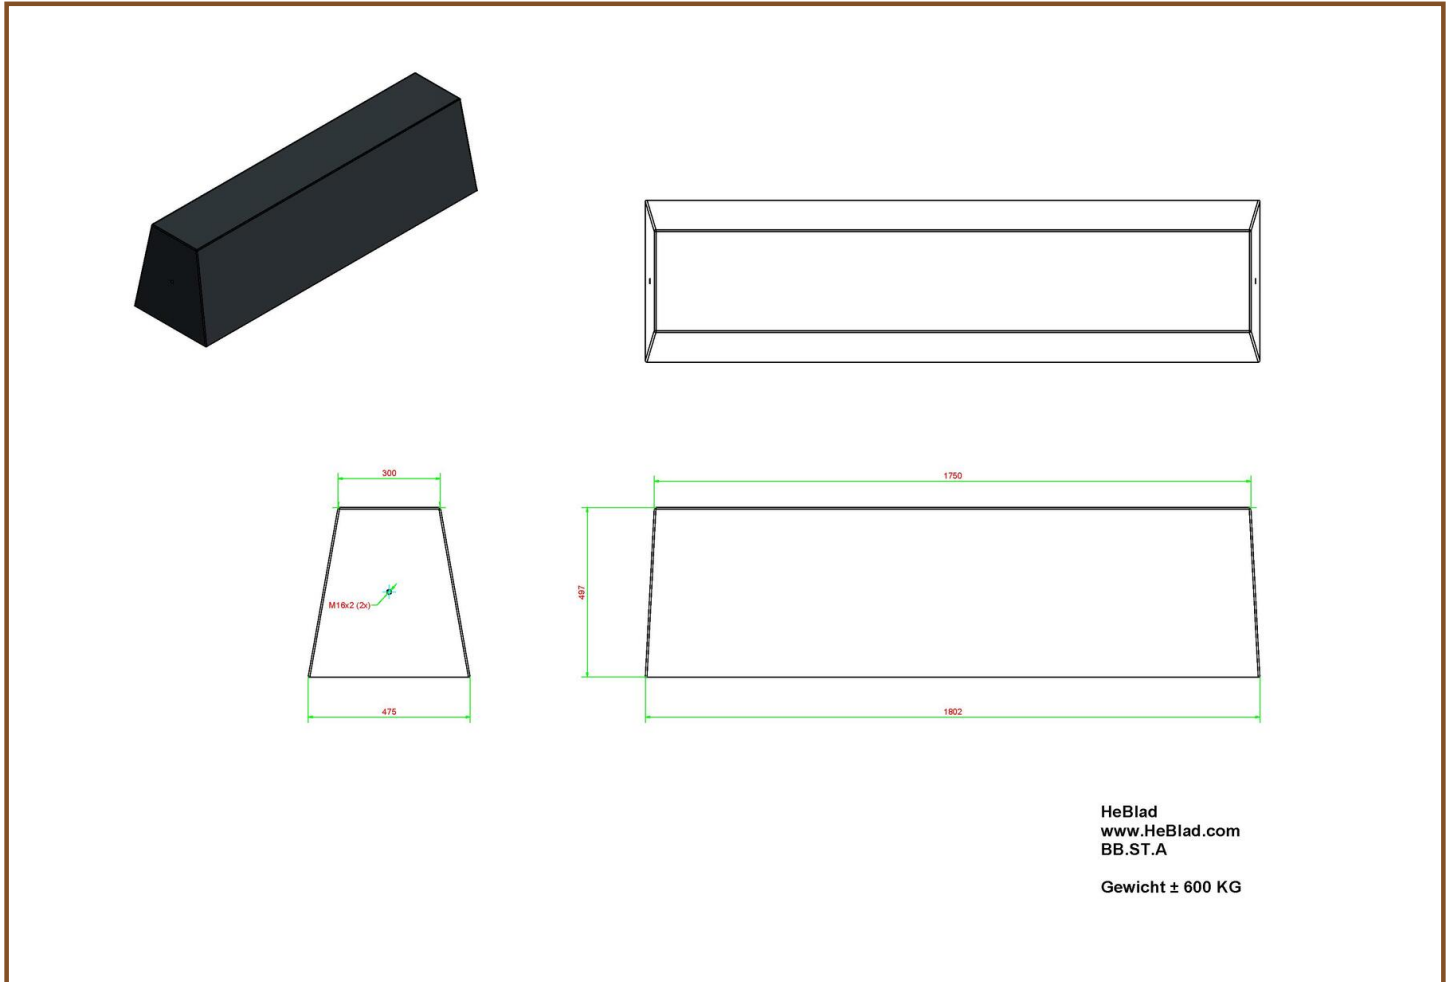

Specifications Concrete Bench Standard Anthracite

Product code	BB.ST.A	Seat height	50 cm
Colour	Anthracite lacquered, RAL 7001	Material seat	Beton
Dimensions (L x W x H)	180 x 47,5 x 50 cm	Number of seats	4
Dimensions seat	175 x 30 cm	Weight	800 kg

Related products

Our products are delivered from our factory in the Netherlands.