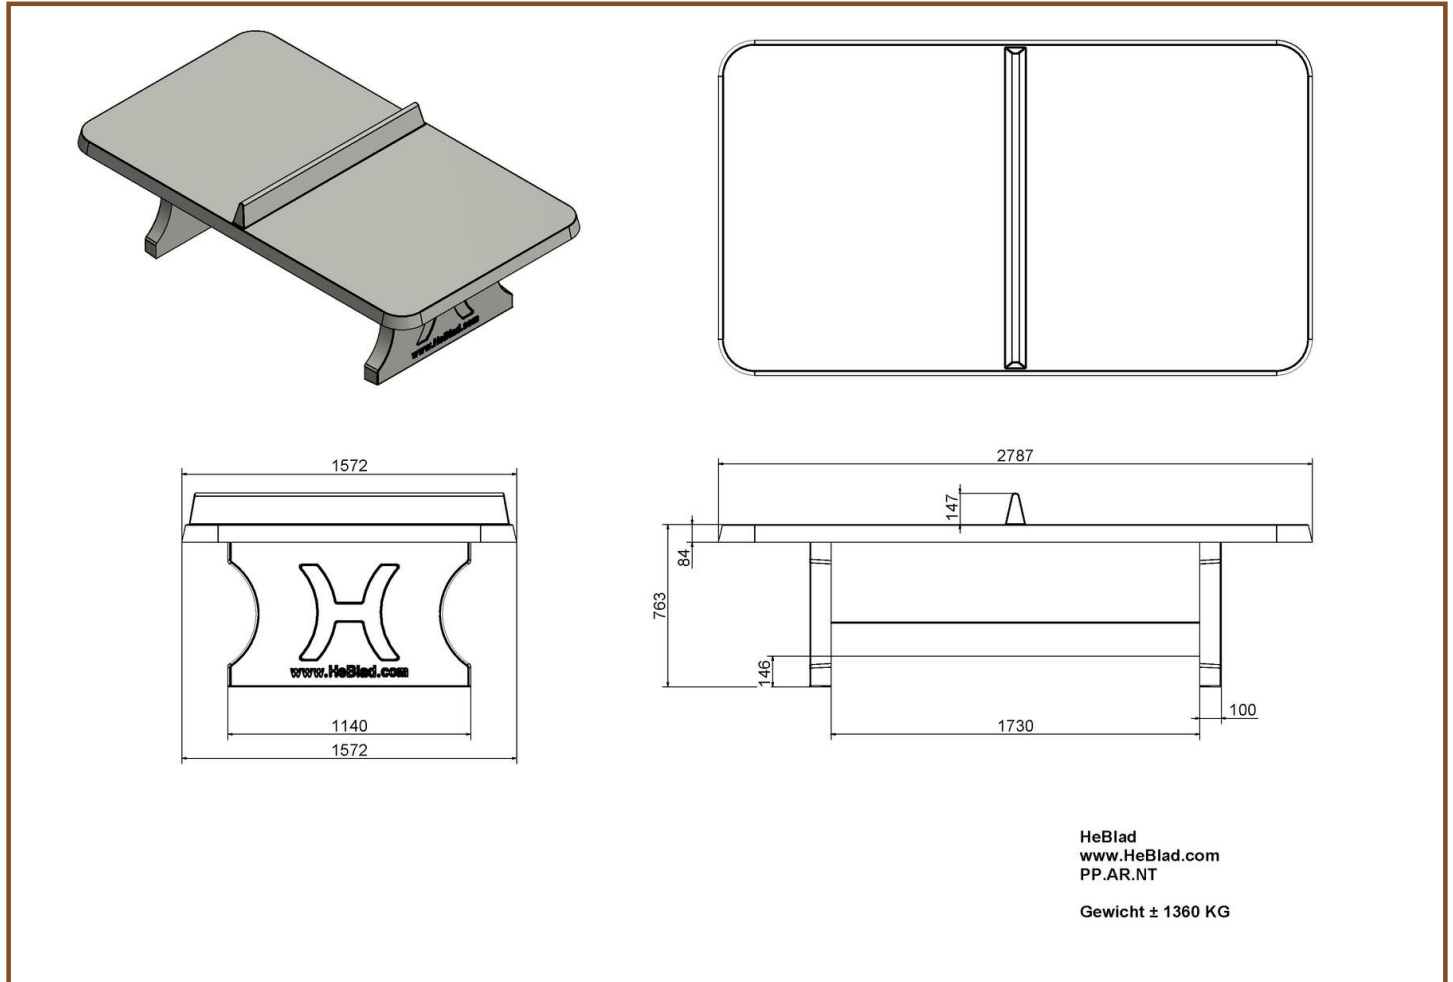

Specifications Ping-pong table rounded, Natural Concrete

Product code	PP.AR.NT	Height tabletop	76 cm
Colour	Natural concrete	Height of the net	14,75 cm
Dimension playing surface (L x W)	274 x 152 cm	Weight	1360 kg
Dimensions bottom base plate	279 x 157 cm	Distance legs	183 cm (center to center)
Tabletop thickness	8,4 cm		

Related products

Our products are delivered from our factory in the Netherlands.