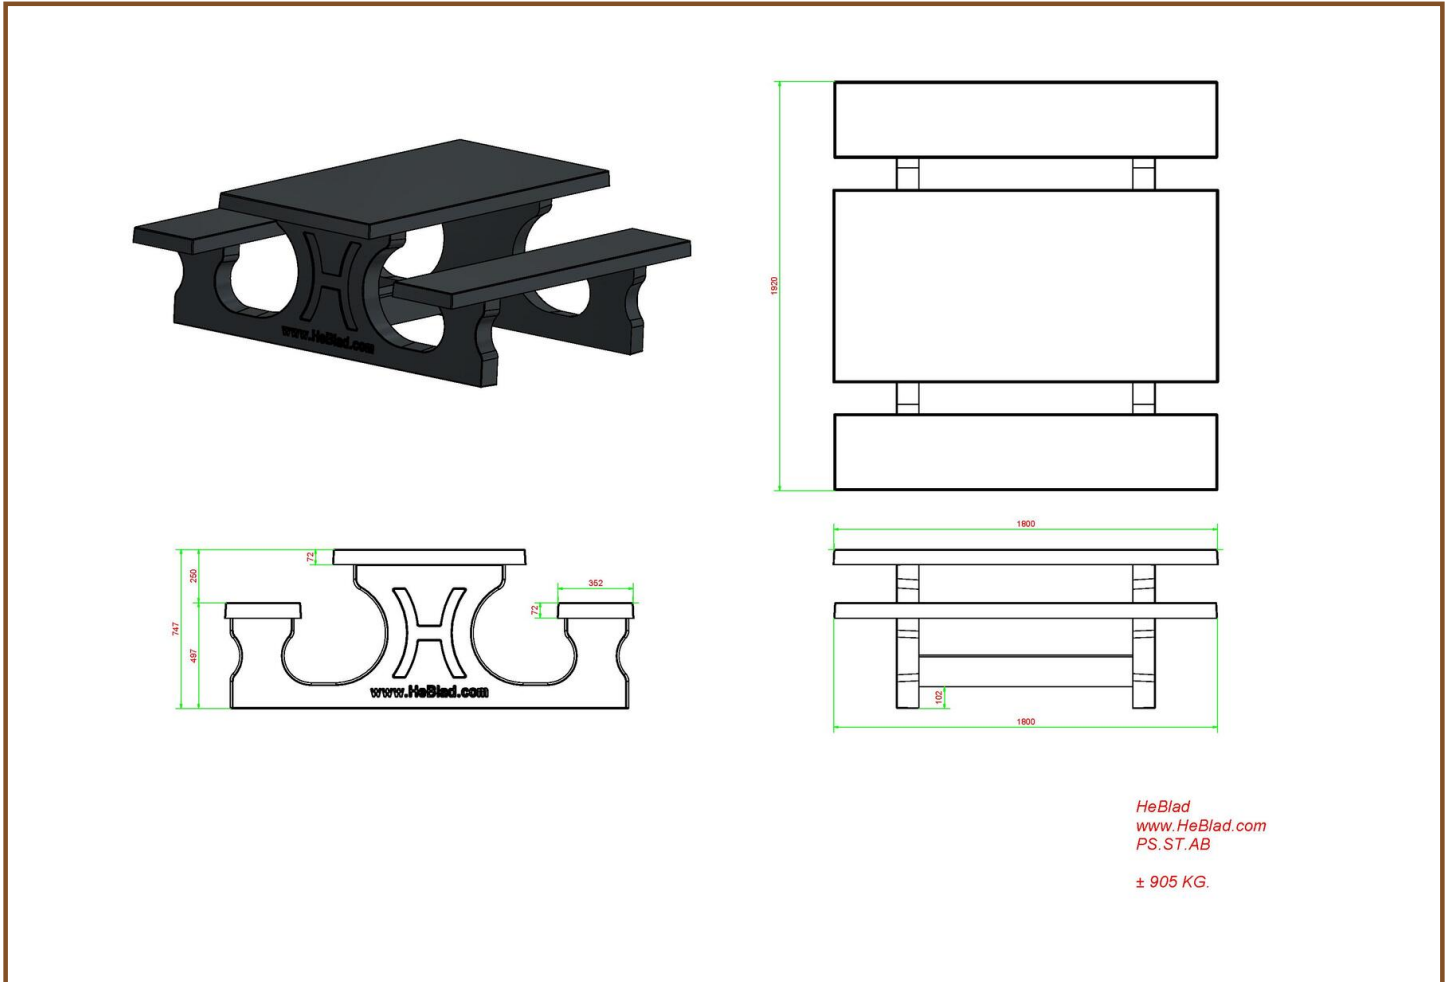

Our products are delivered from our factory in the Netherlands. 23 October 2024 - Prices subject to change

Specifications Picnic table Standard Anthracite-Concrete

Product code	PS.ST.AB	Seat height	50 cm
Colour	Anthracite concrete	Material seat	Beton
Dimensions (L x W x H)	180 x 192 x 75 cm	Distance legs	111 cm (center to center)
Dimensions tabletop (L x W)	180 x 90 cm	Weight	905 kg
Tabletop thickness	7 cm	Number of seats	8
Height tabletop	75 cm		