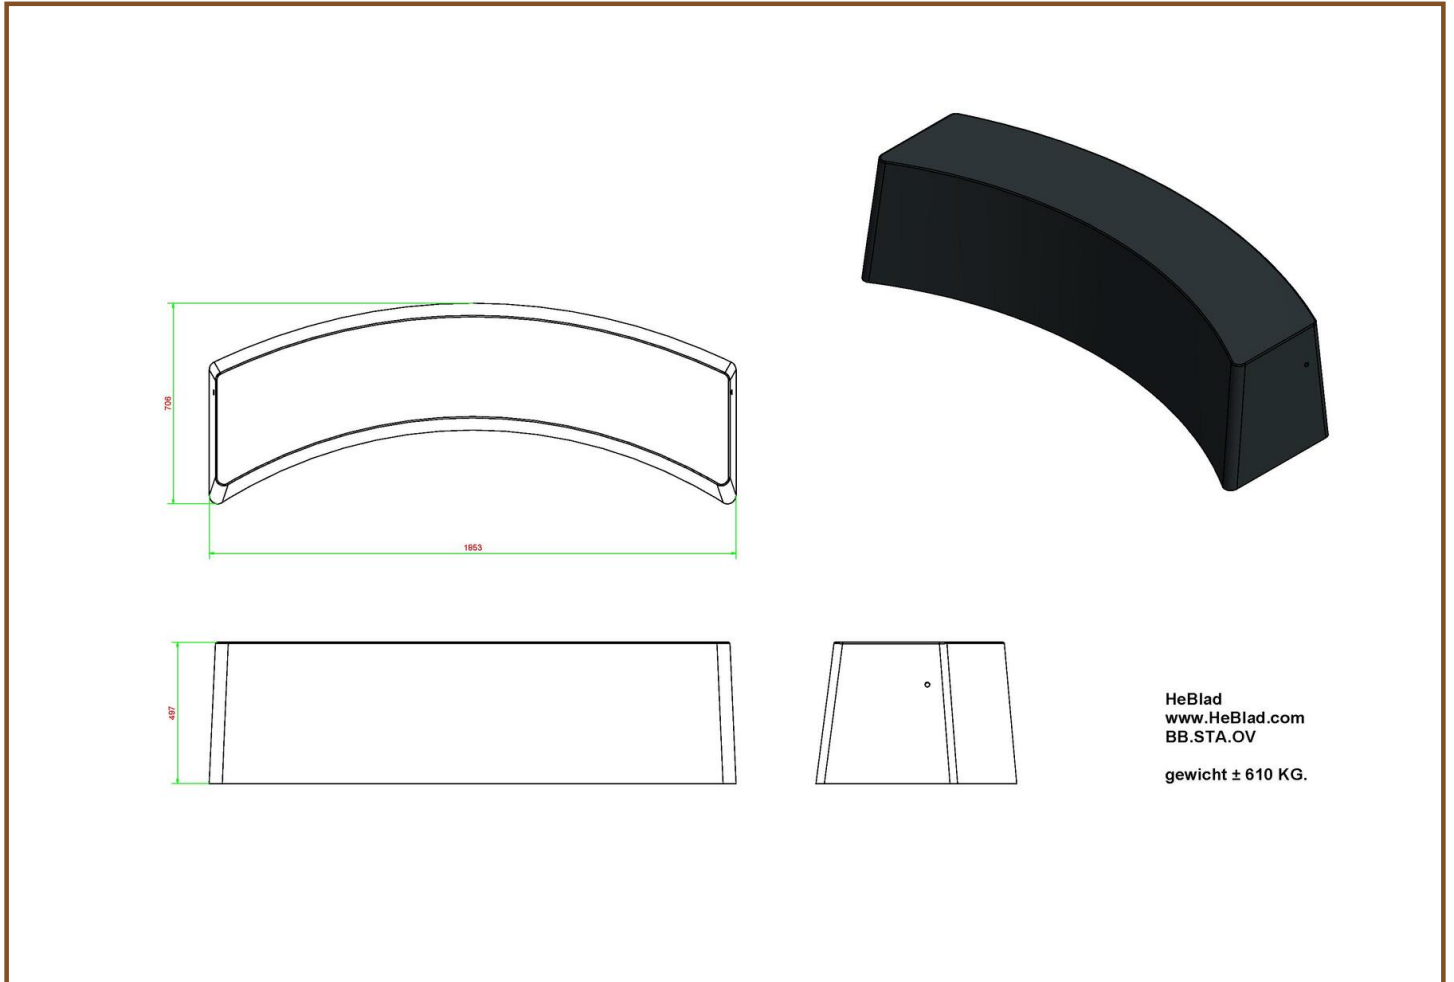

Specifications Bench standard oval anthracite

Product code	BB.STA.OV	Material seat	Beton
Colour	Anthracite	Number of seats	4
Dimensions (L x W x H)	185 x 70 x 50 cm	Weight	900 kg
Seat height	50 cm		

Related products

Our products are delivered from our factory in the Netherlands.