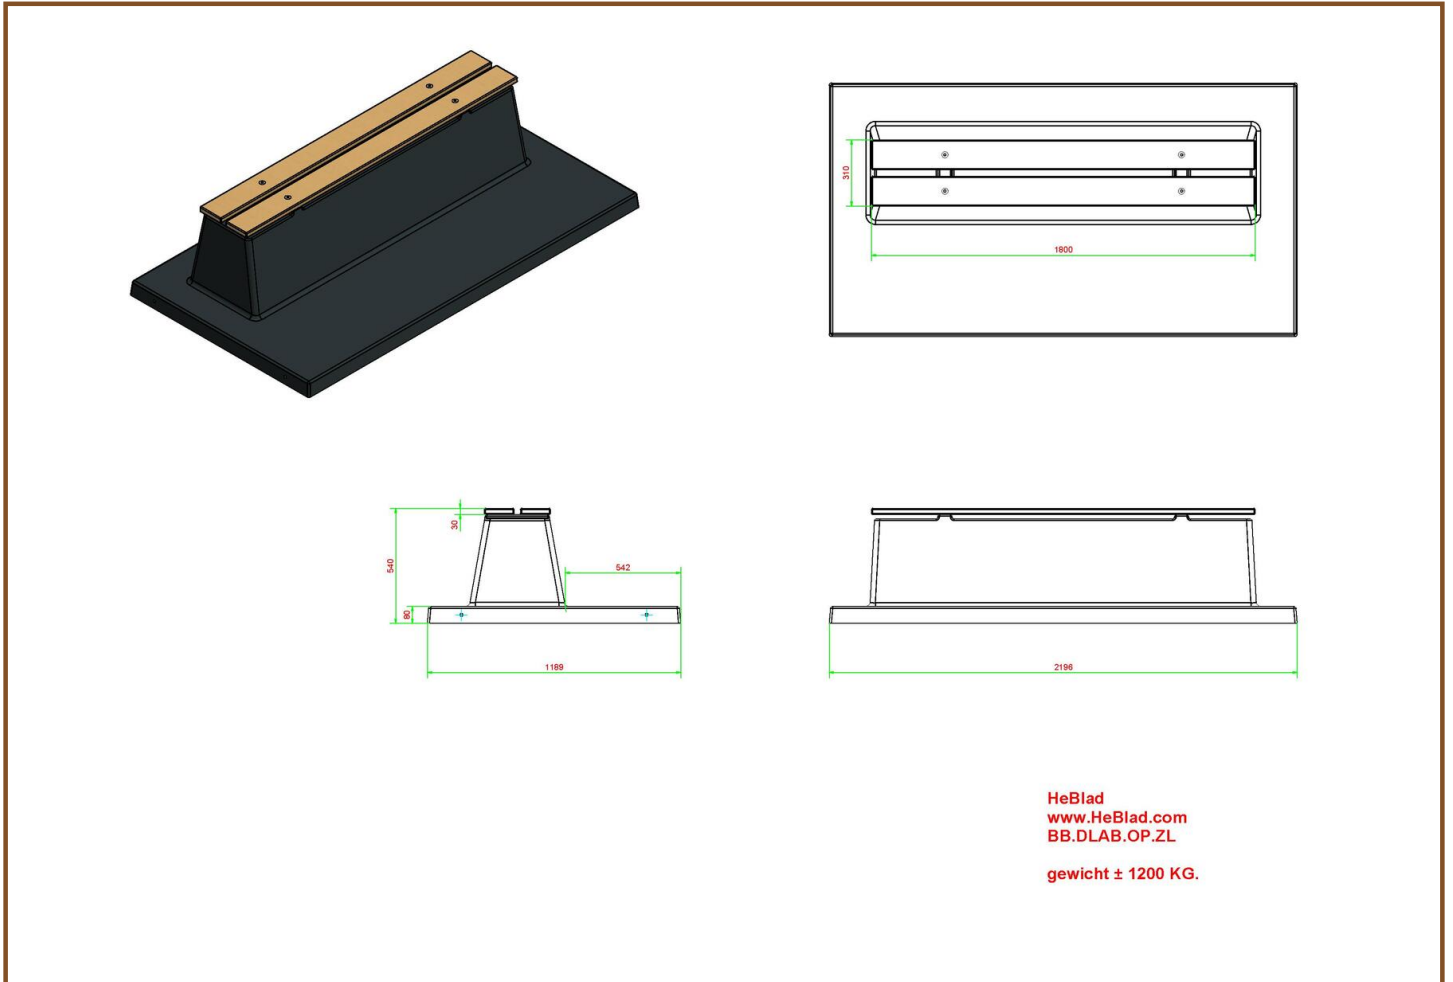

Specifications Bench DeLuxe with bottom plate without backrest Anthracite-Concrete

Product code	BB.DLAB.OP.ZL	Material seat	Bamboo
Colour	Anthracite concrete	Number of seats	4
Dimensions (L x W x H)	219,5 x 119 x 56,5 cm	Dimensions base plate (L x W x H)	219,5 x 119 x 8 cm
Seat height	45 cm	Finishing base plate	Smooth concrete
Dimensions seat	180 x 30 cm	Weight	1200 kg

Related products

Our products are delivered from our factory in the Netherlands.