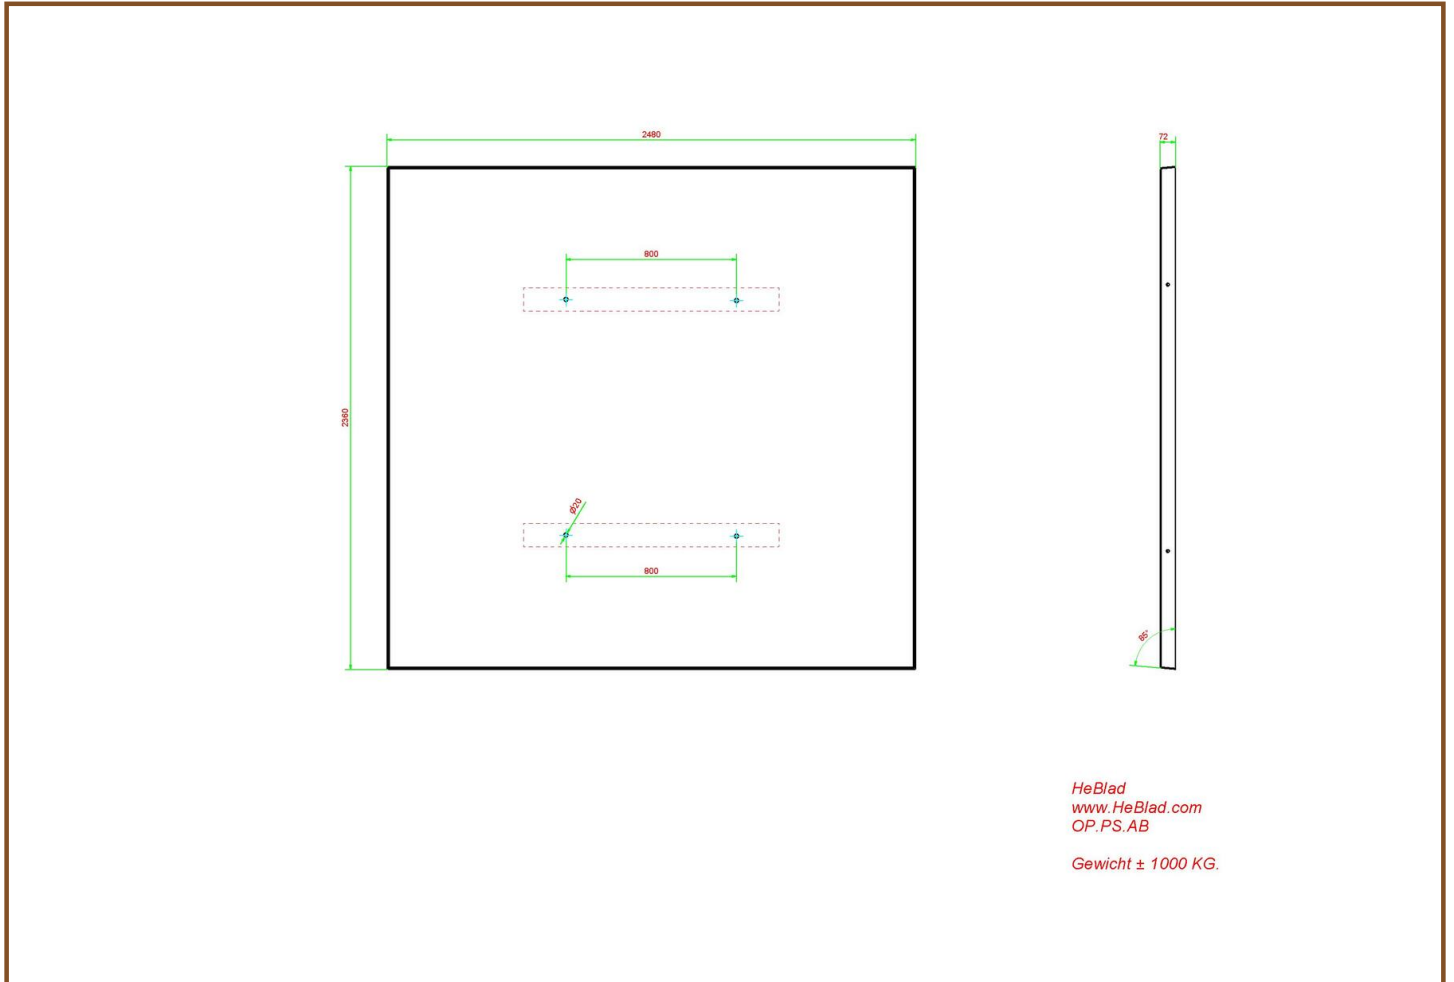

Our products are delivered from our factory in the Netherlands. 26 October 2024 - Prices subject to change

Specifications Bottom plate Picnic table Anthracite-Concrete

Product code	OP.PS.AB	Weight	1000 kg
Colour	Anthracite concrete	lifting device	Concrete screw sleeve M16
Dimensions (L x W x H)	248 x 236 x 7 cm	preparation attachment	Holes for bolts M16
Finishing base plate	Anti-slip (window) profile		