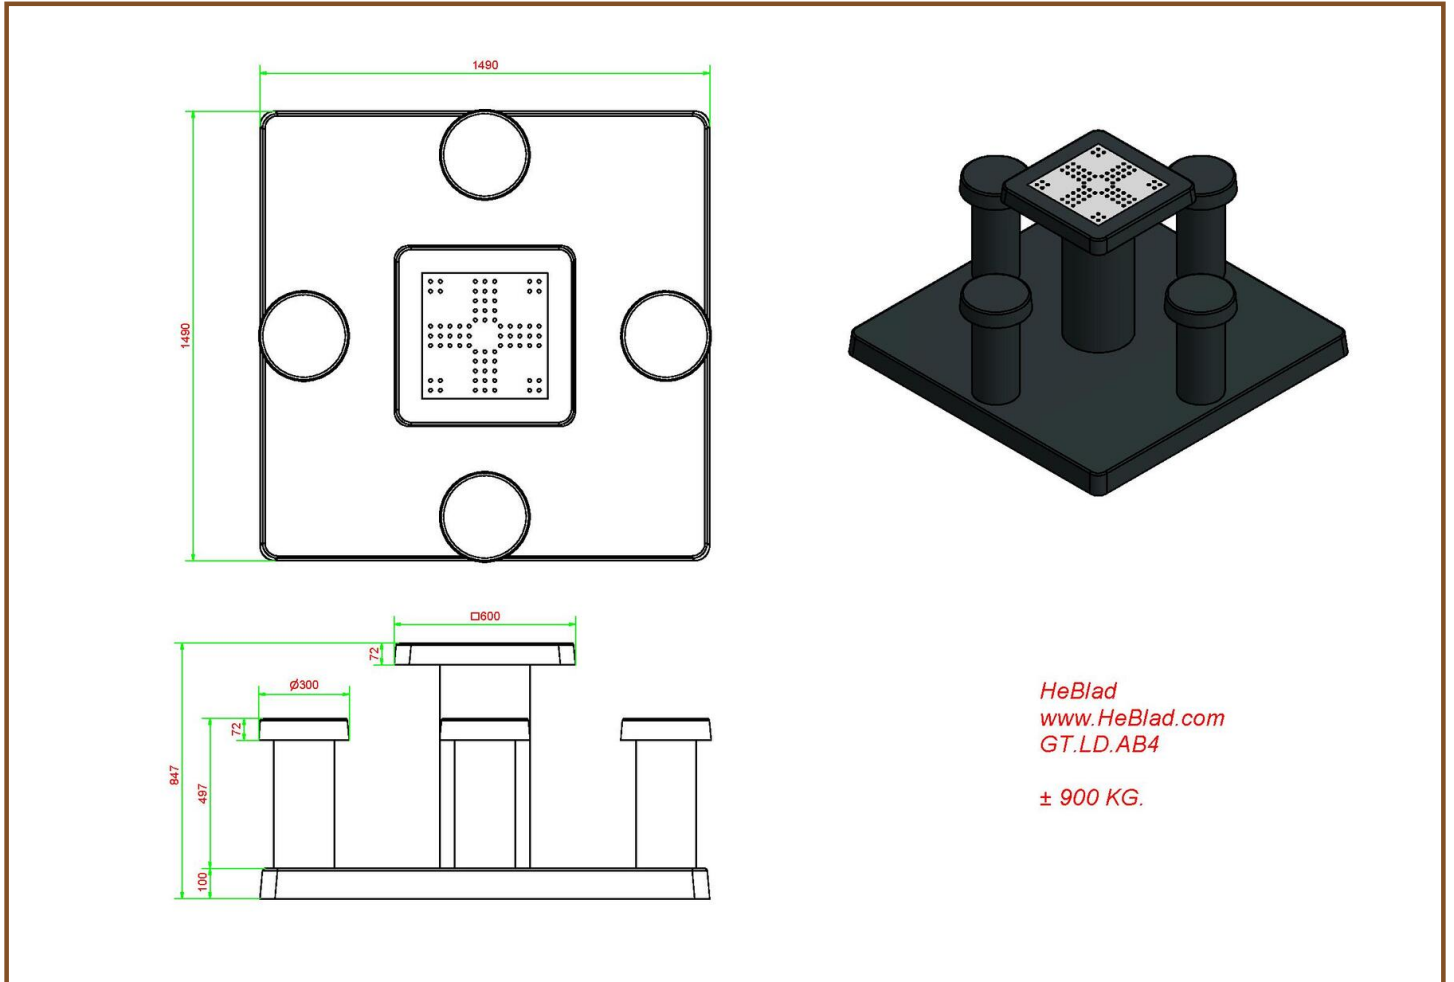

HeBlad
www.HeBlad.com
GT.LD.AB4

± 900 KG.

Specifications Ludo Game Table Anthracite-Concrete (4P)

Product code	GT.LD.AB4	Height tabletop	75 cm
Colour	Anthracite concrete	Seat height	50 cm
Dimensions (L x W x H)	149 x 149 x 85 cm	Dimensions base plate (L x W x H)	149 x 149 x 10 cm
Dimensions tabletop (L x W)	60 x 60 cm	Weight	900 kg
Tabletop thickness	7 cm		

Related products

Our products are delivered from our factory in the Netherlands.