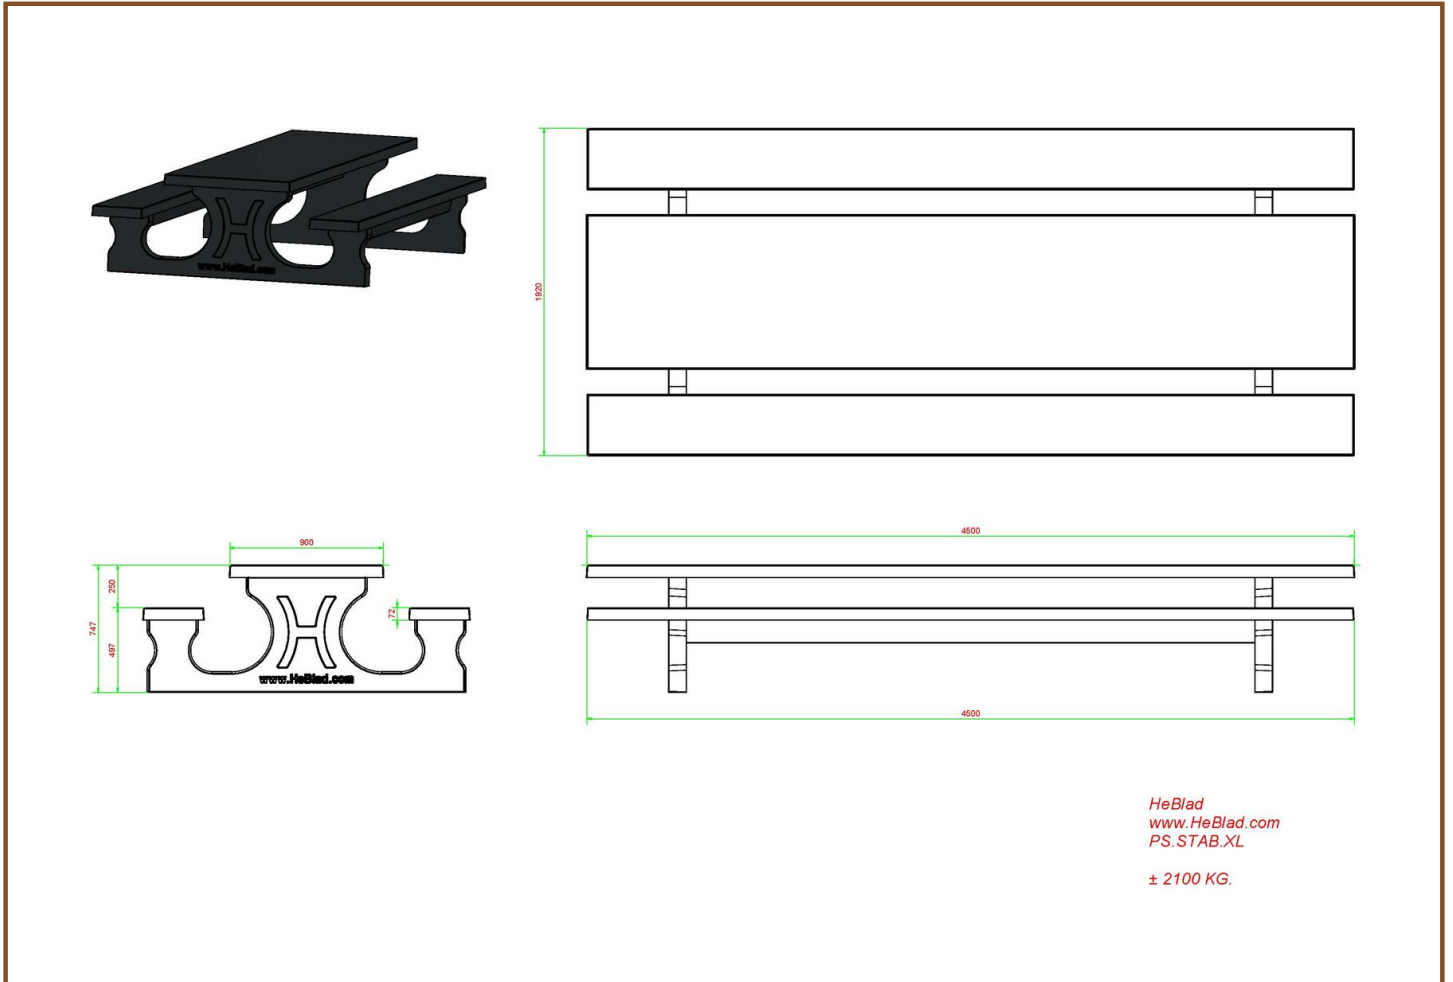

Our products are delivered from our factory in the Netherlands. 23 October 2024 - Prices subject to change

Specifications Picnic table Standard XL Anthracite-Concrete

Product code	PS.STAB.XL	Tabletop thickness	7 cm
Colour	Anthracite concrete	Seat height	50 cm
Dimensions (L x W x H)	450 x 192 x 75 cm	Weight	2100 kg
Dimensions tabletop (L x W)	450 x 90 cm	Material seat	Beton
Height tabletop	75 cm	Distance legs	355 (hart op hart)