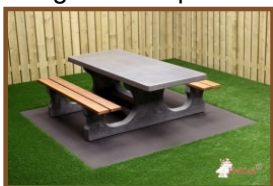

Related products

PS.DLAB.RT