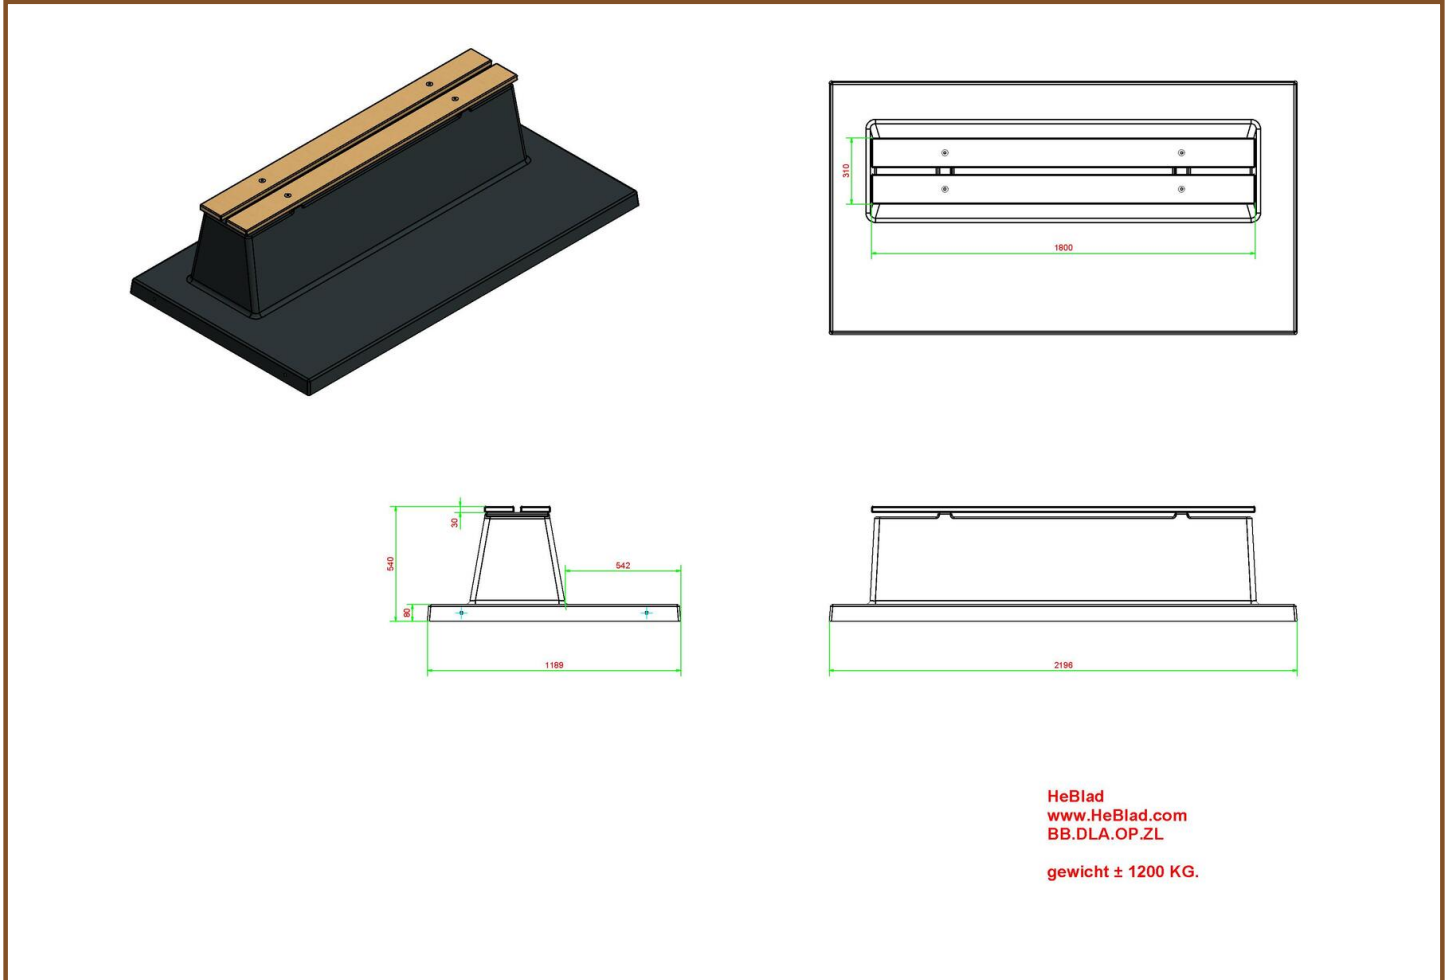

Specifications Concrete bench DeLuxe with bottom plate without backrest Anthracite

Product code	BB.DLA.OP.ZL	Material seat	Bamboo
Colour	Anthracite lacquered, RAL 7001	Number of seats	4
Dimensions (L x W x H)	219,5 x 119 x 56,5 cm	Dimensions base plate (L x W x H)	219,5 x 119 x 8 cm
Seat height	45 cm	Finishing base plate	Smooth concrete
Dimensions seat	180 x 30 cm	Weight	1200 kg

Related products

Our products are delivered from our factory in the Netherlands.