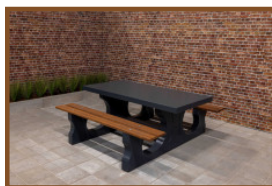

Specifications Picnic table DeLuxe Anthracite-Concrete

Product code	PS.DL.AB	Seat height	50 cm
Colour	Anthracite concrete	Material seat	Bamboo
Dimensions (L x W x H)	180 x 187 x 75 cm	Distance legs	111 cm (center to center)
Dimensions tabletop (L x W)	180 x 90 cm	Weight	720 kg
Tabletop thickness	7 cm	Number of seats	8
Height tabletop	75 cm		

Related products

PS.DL.A

Our products are delivered from our factory in the Netherlands.