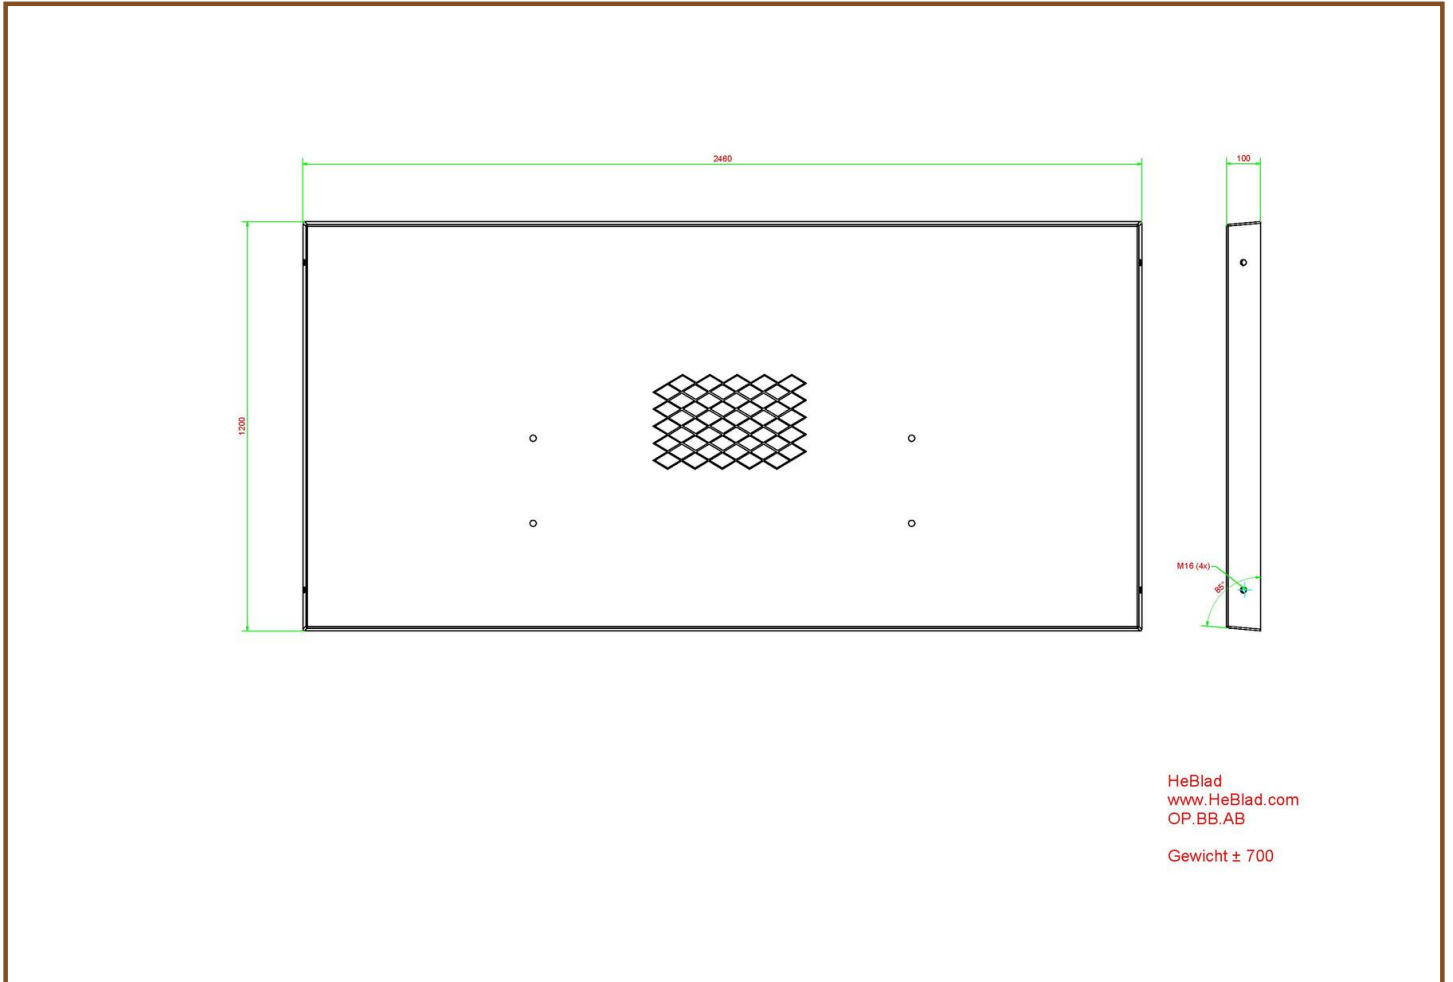

Specifications Bottom plate for all brands of Benches Anthracite-Concrete

Product code	OP.BB.AB	Weight	525 kg
Colour	Anthracite concrete	Finishing base plate	Anti-slip (window) profile
Dimensions (L x W x H)	248 x 120 x 7,2 cm	lifting device	Concrete screw sleeve M16

Related products

Our products are delivered from our factory in the Netherlands.