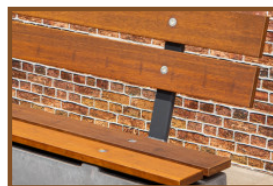

PS.Plank

Our products are delivered from our factory in the Netherlands.