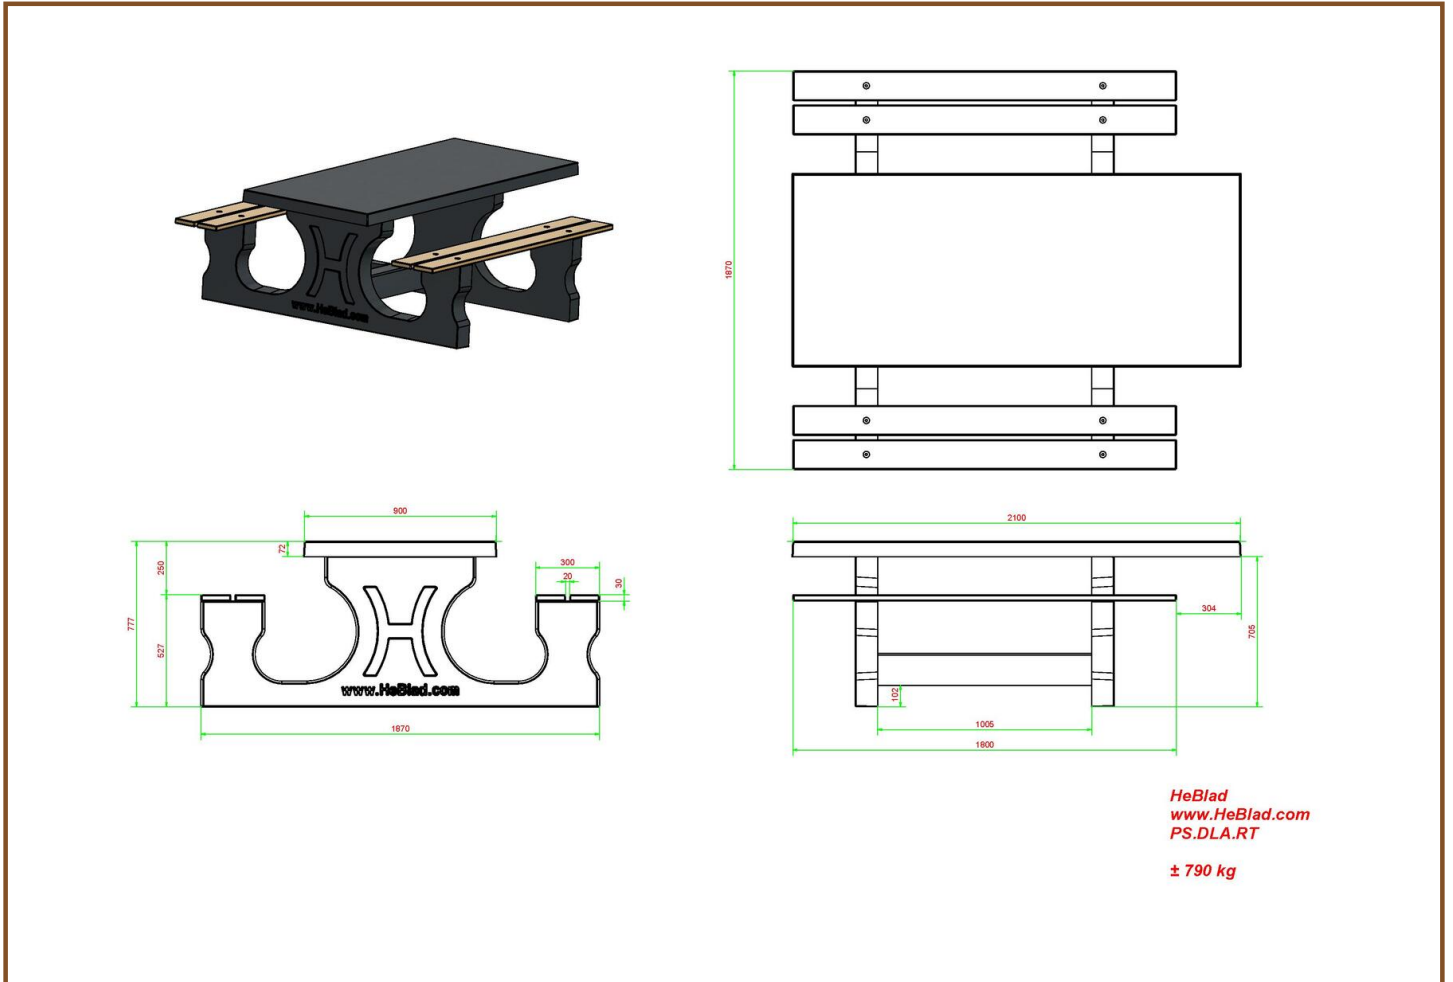

Specifications Concrete Picnic table DeLuxe Anthracite Wheelchair accessible

Product code	PS.DLA.RT	Seat height	50 cm
Colour	Anthracite lacquered, RAL 7001	Material seat	Bamboo
Dimensions (L x W x H)	210 x 187 x 77 cm	Distance legs	111 cm (center to center)
Dimensions tabletop (L x W)	210 x 90 cm	Weight	790 kg
Tabletop thickness	7 cm	Number of seats	7
Height tabletop	77 cm		

Related products