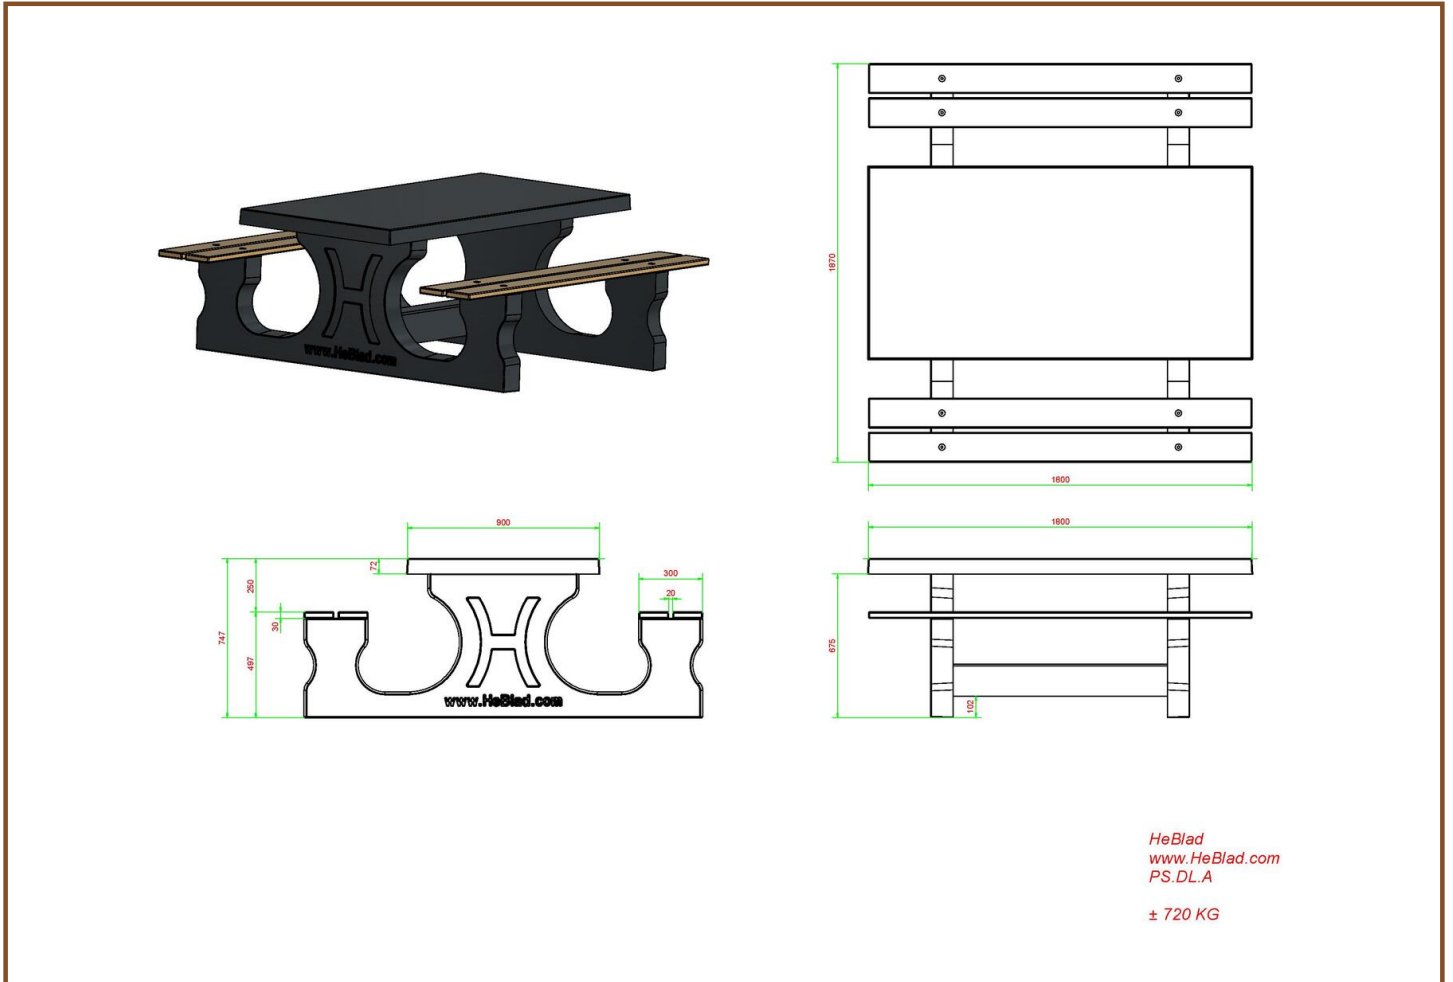

Specifications Concrete Picnic table DeLuxe Anthracite

Product code	PS.DL.A	Seat height	49.7 cm
Colour	Anthracite lacquered, RAL 7016	Material seat	Bamboo
Dimensions (L x W x H)	180 x 187 x 75 cm	Distance legs	111 cm (center to center)
Dimensions tabletop (L x W)	180 x 90 cm	Weight	720 kg
Tabletop thickness	7.2 cm	Number of seats	8
Height tabletop	74.7 cm		

Related products

Our products are delivered from our factory in the Netherlands.