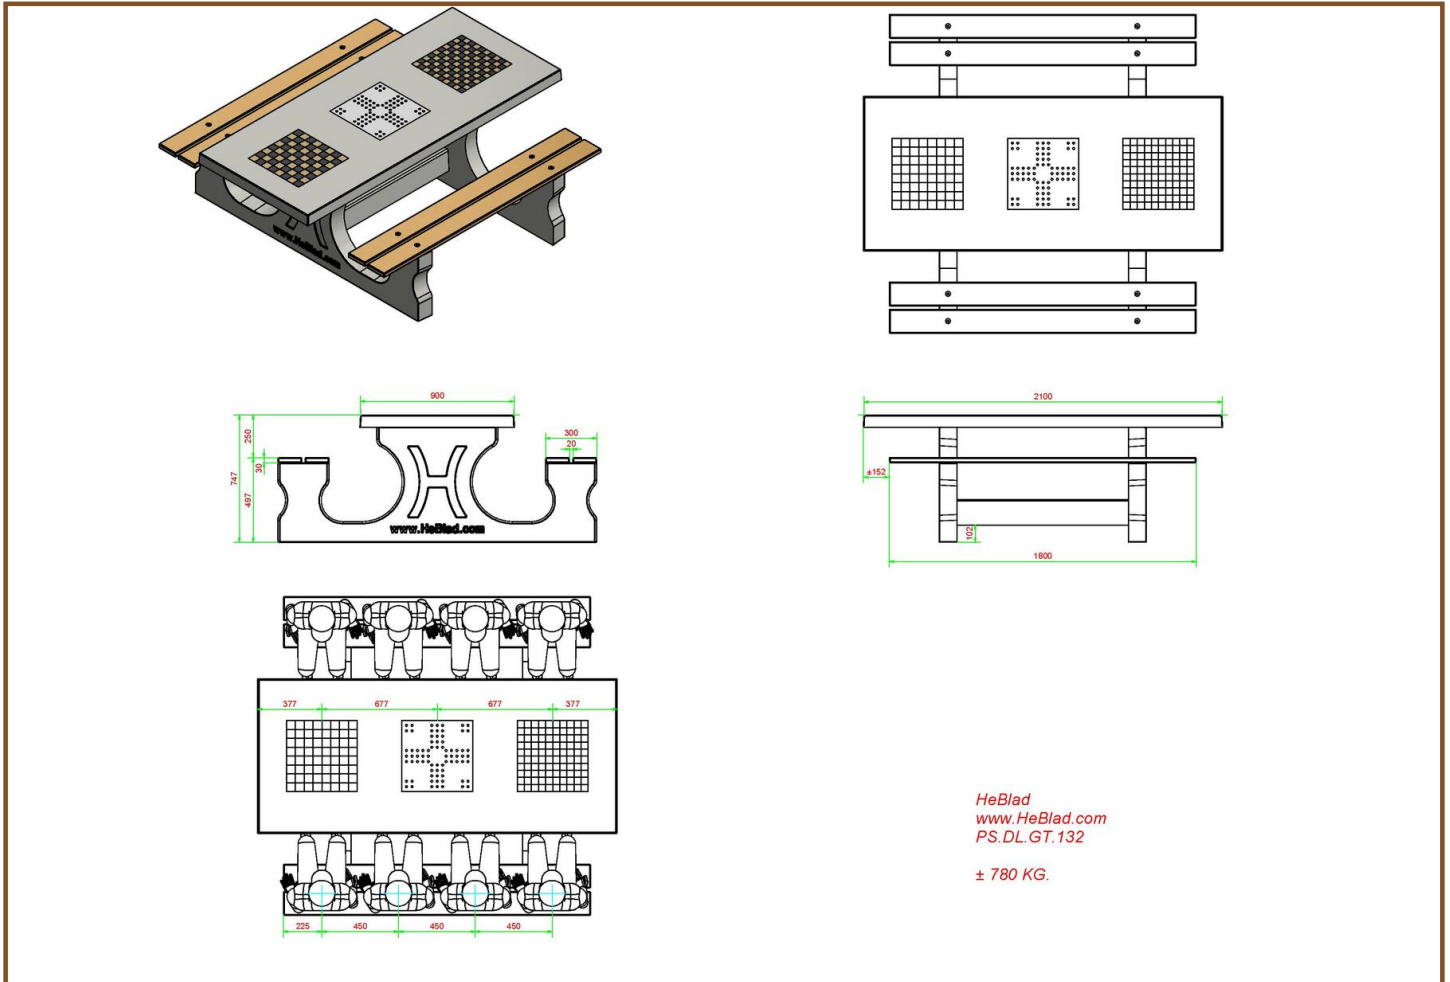

Specifications Multi Gaming table (1-3-2) DeLuxe

Product code	PS.DL.GT.132	Height tabletop	75 cm
Colour	Natural concrete	Seat height	50 cm
Dimensions (L x W x H)	210 x 193 x 75 cm	Material seat	Bamboo
Dimensions tabletop (L x W)	210 x 90 cm	Distance legs	111 cm (center to center)
Tabletop thickness	7 cm	Weight	780 kg

Related products

Our products are delivered from our factory in the Netherlands.