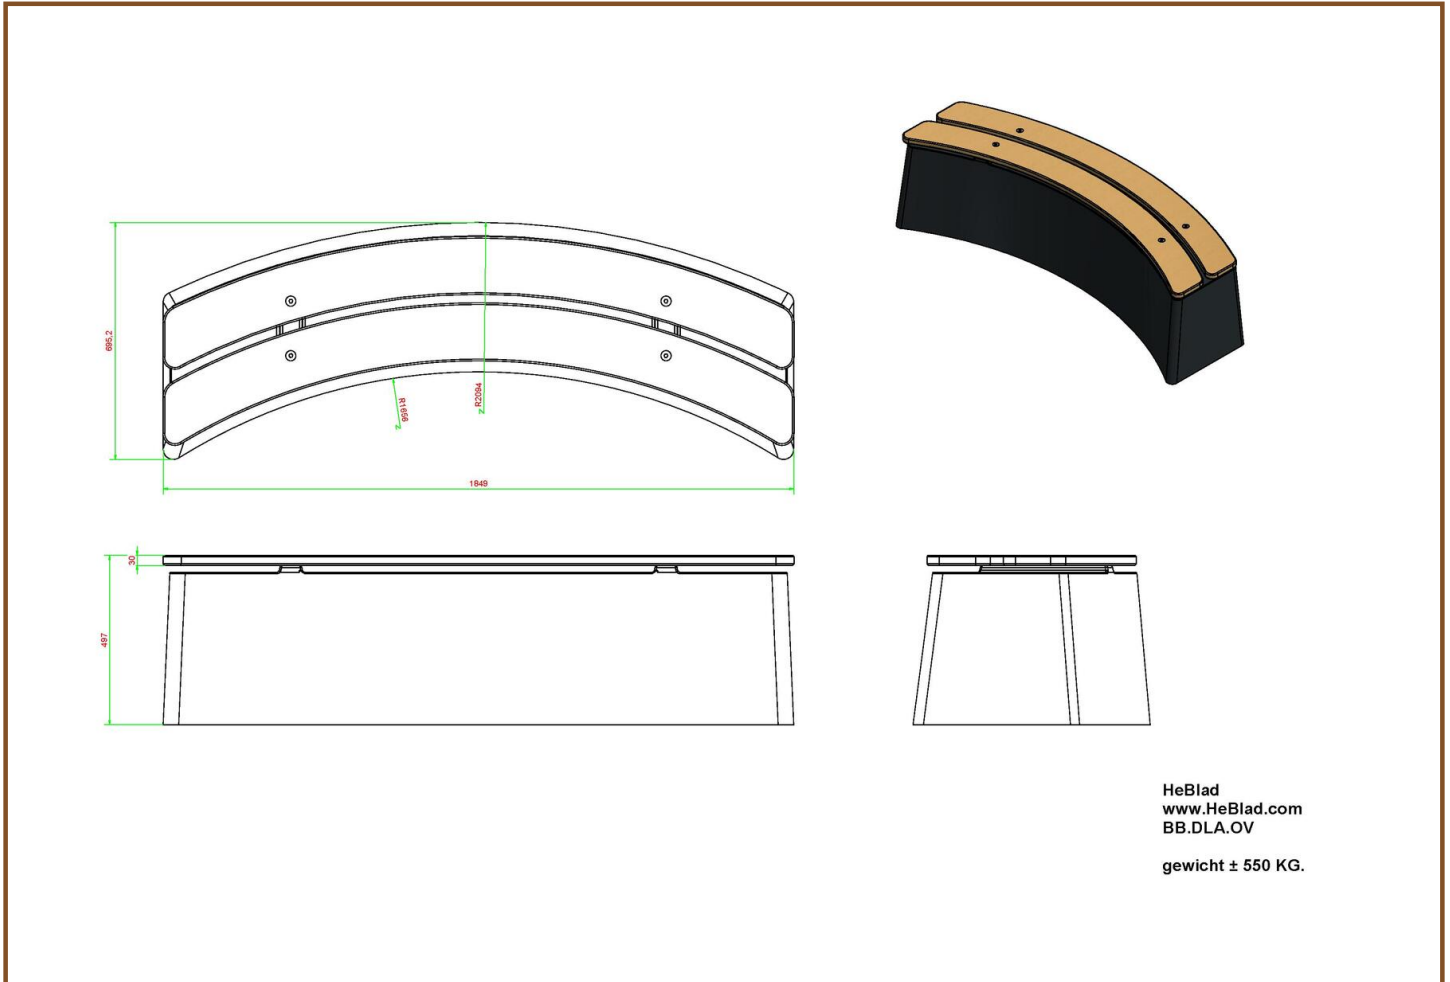

Specifications Concrete Bench DeLuxe Oval Anthracite

Product code	BB.DLA.OV	Material seat	Bamboo
Colour	Anthracite lacquered, RAL 7016	Number of seats	4
Dimensions (L x W x H)	185 x 70 x 50 cm	Weight	825 kg
Seat height	50 cm		

Related products

Our products are delivered from our factory in the Netherlands.