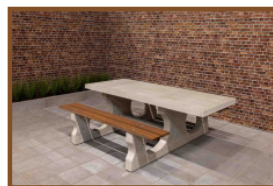

Specifications Picnic table Standard XL Natural Concrete

Product code	PS.ST.XL	Tabletop thickness	7 cm
Colour	Natural concrete	Seat height	50 cm
Dimensions (L x W x H)	450 x 192 x 75 cm	Weight	2100 kg
Dimensions tabletop (L x W)	450 x 90 cm	Material seat	Beton
Height tabletop	75 cm	Distance legs	355 cm (hart op hart)

Related products

PS.DL.RT

Our products are delivered from our factory in the Netherlands.