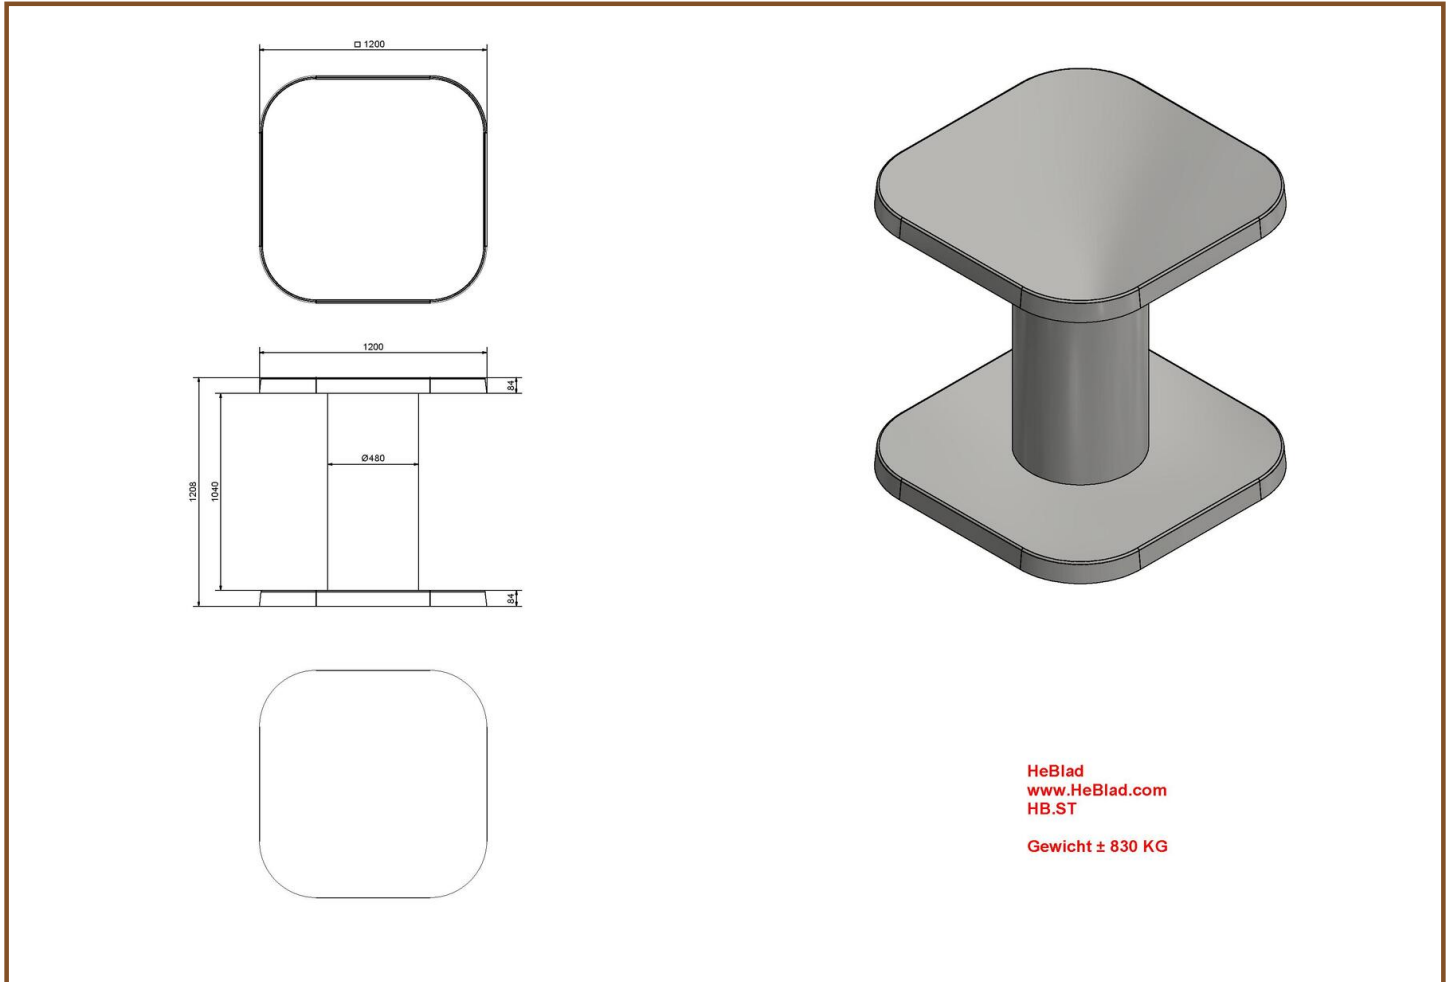

Specifications High Table Natural Concrete

Product code	HB.ST	Height tabletop	113 cm
Colour	Natural concrete	Tabletop thickness	8,5 cm
Dimensions (L x W x H)	120 x 120 x 113 cm	Weight	985 kg
Dimensions tabletop (L x W)	120 x 120 cm		

Related products

Our products are delivered from our factory in the Netherlands.