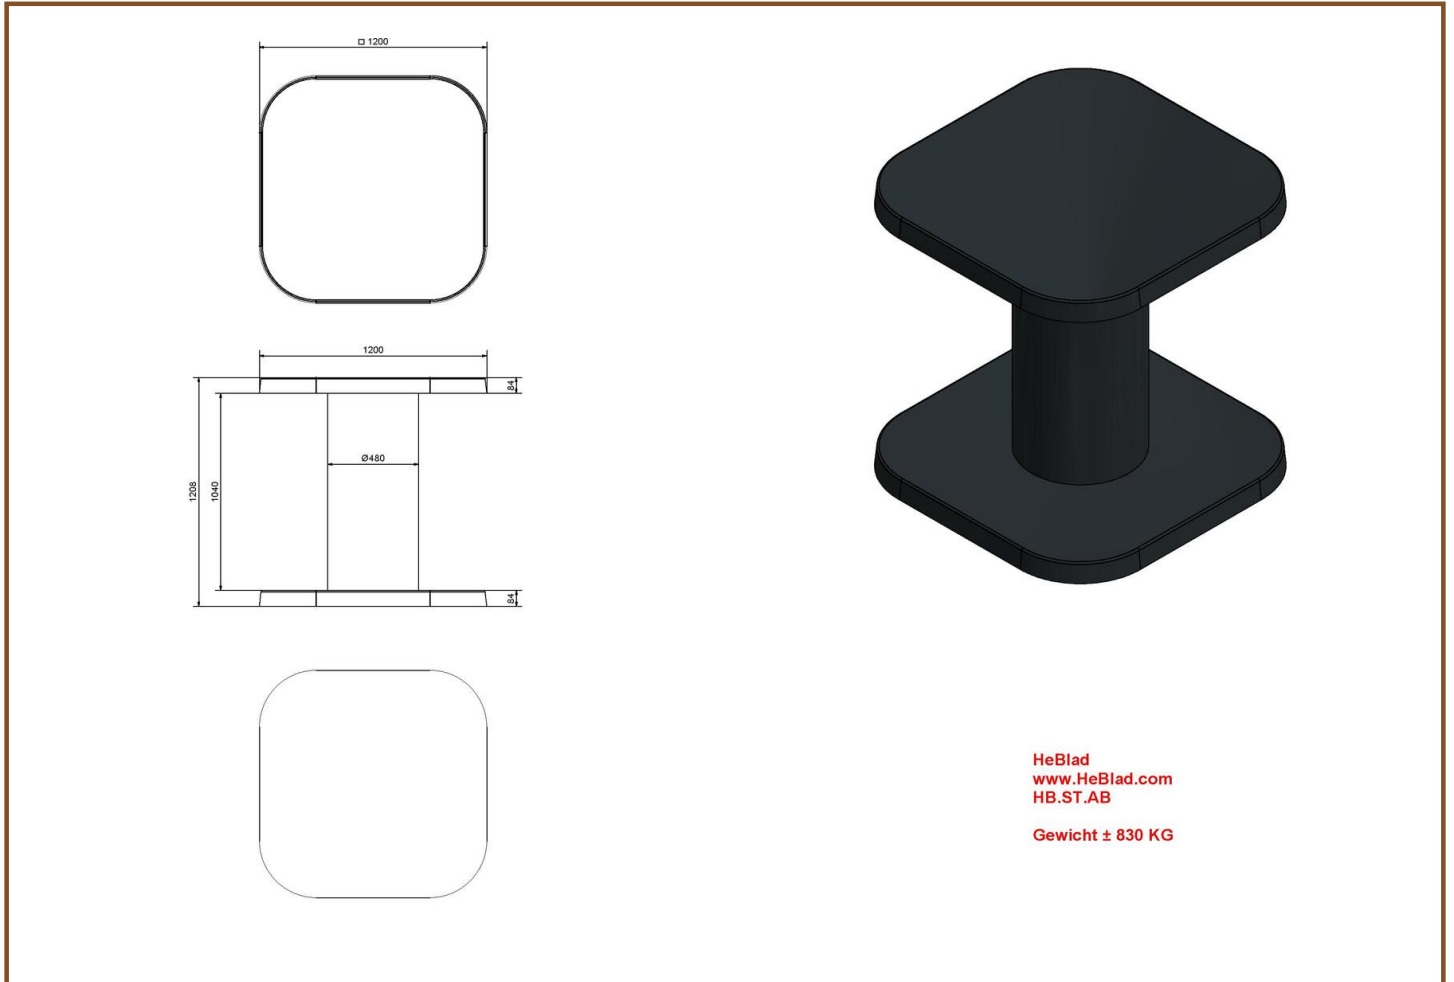

Our products are delivered from our factory in the Netherlands. 23 October 2024 - Prices subject to change

Specifications High Table Anthracite-Concrete

Product code	HB.ST.AB	Height tabletop	113 cm
Colour	Anthracite concrete	Tabletop thickness	8.4 cm
Dimensions (L x W x H)	120 x 120 x 113 cm	Weight	985 kg
Dimensions tabletop (L x W)	120 x 120 cm		