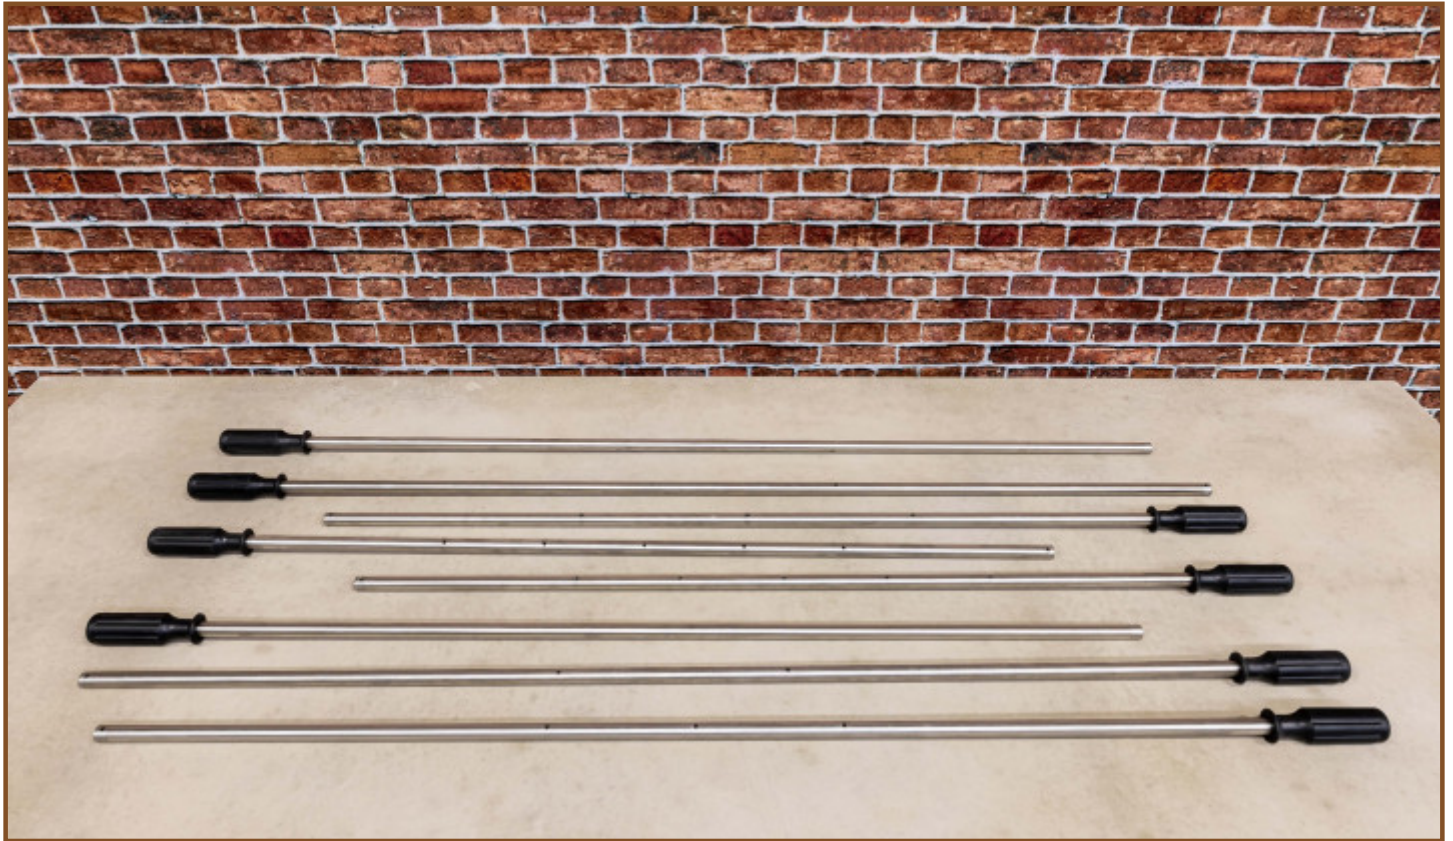

Stainless steel rods for football game, set of 8.

Product code: HB.FB.Rodset

£ 375.00 excl. VAT

(£ 450.00 incl. VAT)

In case you want to refurbish your HeBlad table football with new rods, you can order a complete new set of solid stainless steel rods. This set consists of 8 rods each 16mm: 2 rods with 2 holes (suitable for the defender), 4 rods with 3 holes (suitable for attacker and keeper), 2 rods with 5 holes (suitable for midfielder). The rods are of solid stainless steel, salt-resistant.

Our products are delivered from our factory in the Netherlands. 23 October 2024 - Prices subject to change