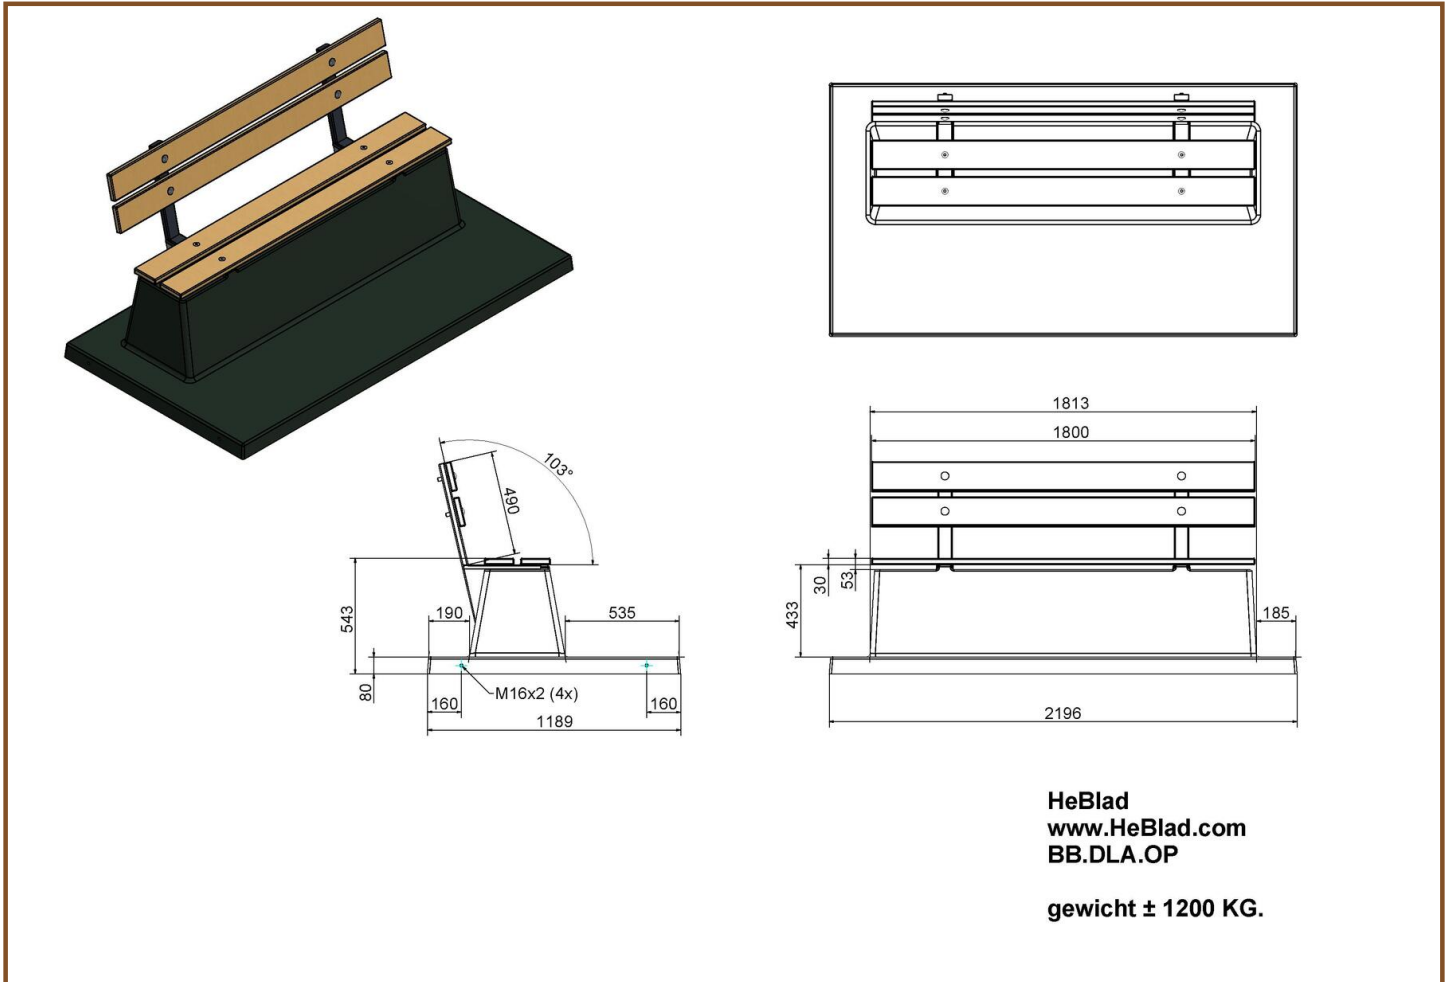

Specifications Concrete bench DeLuxe with bottom plate and backrest Anthracite

Product code	BB.DLA.OP	Seating corner	103 degrees
Colour	Anthracite lacquered, RAL 7001	Number of seats	4
Dimensions (L x W x H)	219,5 x 119 x 103 cm	Dimensions base plate (L x W x H)	219,5 x 119 x 8 cm
Seat height	45 cm	Finishing base plate	Smooth concrete
Dimensions seat	180 x 30 cm	Weight	1230 kg
Material seat	Bamboo		

Related products

Our products are delivered from our factory in the Netherlands.