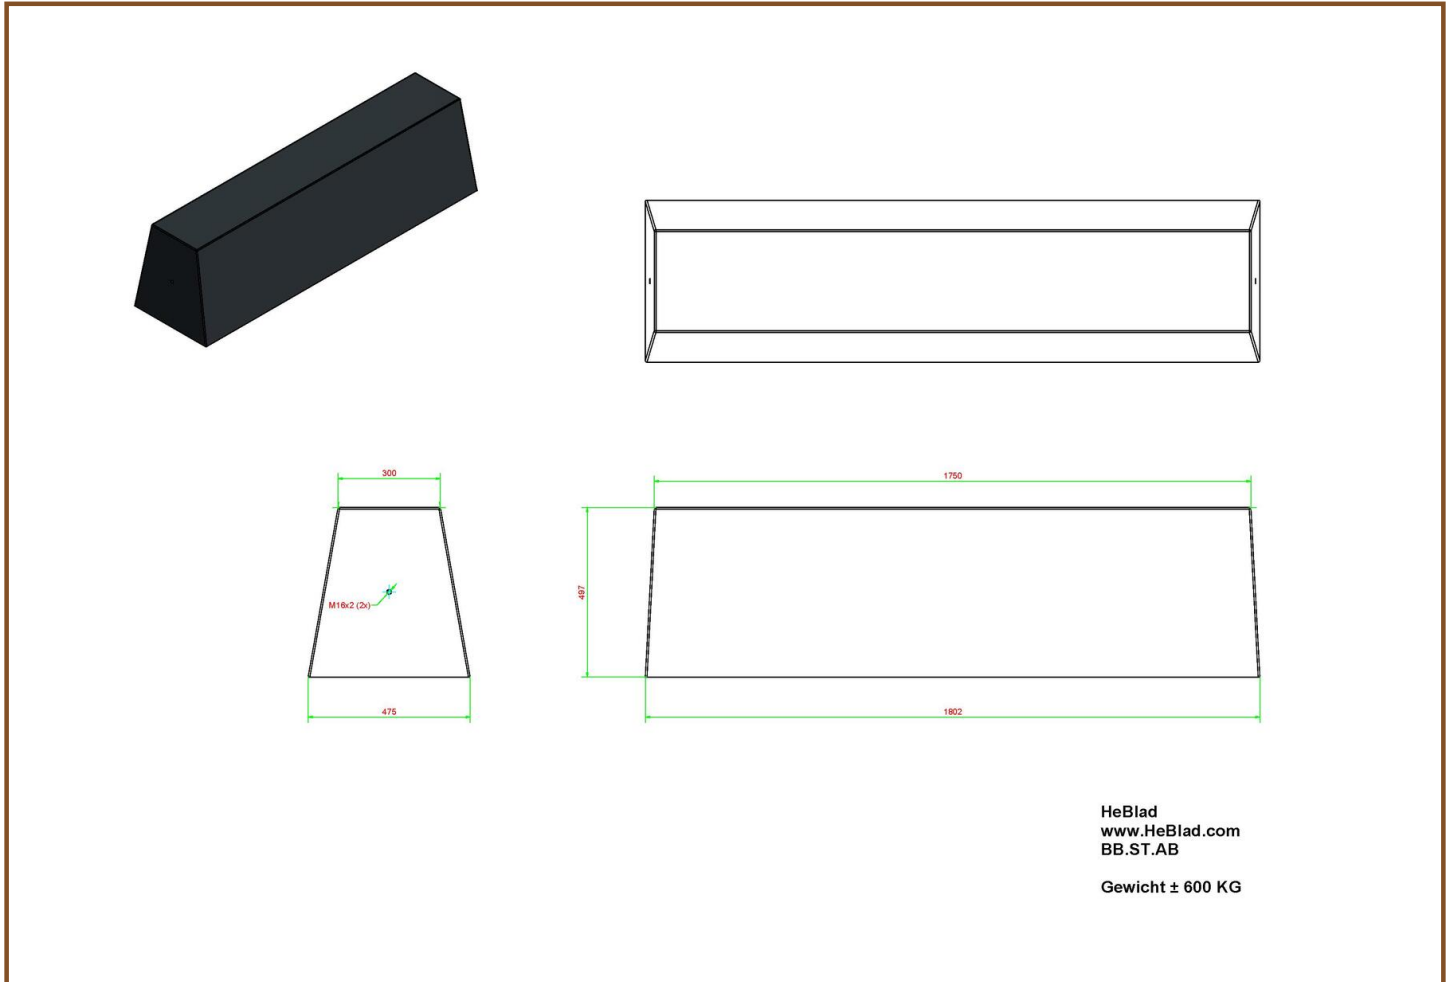

Specifications Bench Standard Anthracite-Concrete

Product code	BB.ST.AB	Seat height	50 cm
Colour	Anthracite concrete	Material seat	Beton
Dimensions (L x W x H)	180 x 47,5 x 50 cm	Number of seats	4
Dimensions seat	175 x 30 cm	Weight	800 kg

Related products

Our products are delivered from our factory in the Netherlands.