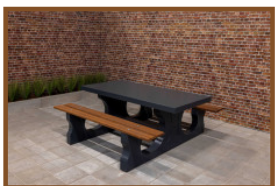

Related products

PS.DL.A