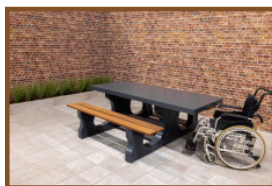

Specifications Concrete bench DeLuxe with bottom plate without backrest Anthracite

Product code	BB.DLA.OP.ZL	Material seat	Bamboo
Colour	Anthracite lacquered, RAL 7001	Number of seats	4
Dimensions (L x W x H)	219,5 x 119 x 56,5 cm	Dimensions base plate (L x W x H)	219,5 x 119 x 8 cm
Seat height	45 cm	Finishing base plate	Smooth concrete
Dimensions seat	180 x 30 cm	Weight	1200 kg

Related products

PS.DLA.RT

Our products are delivered from our factory in the Netherlands.