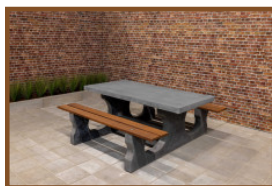

Specifications Concrete Picnic table DeLuxe Anthracite

Product code	PS.DL.A	Seat height	49.7 cm
Colour	Anthracite lacquered, RAL 7016	Material seat	Bamboo
Dimensions (L x W x H)	180 x 187 x 75 cm	Distance legs	111 cm (center to center)
Dimensions tabletop (L x W)	180 x 90 cm	Weight	720 kg
Tabletop thickness	7.2 cm	Number of seats	8
Height tabletop	74.7 cm		

Related products

PS.DL.AB

Our products are delivered from our factory in the Netherlands.