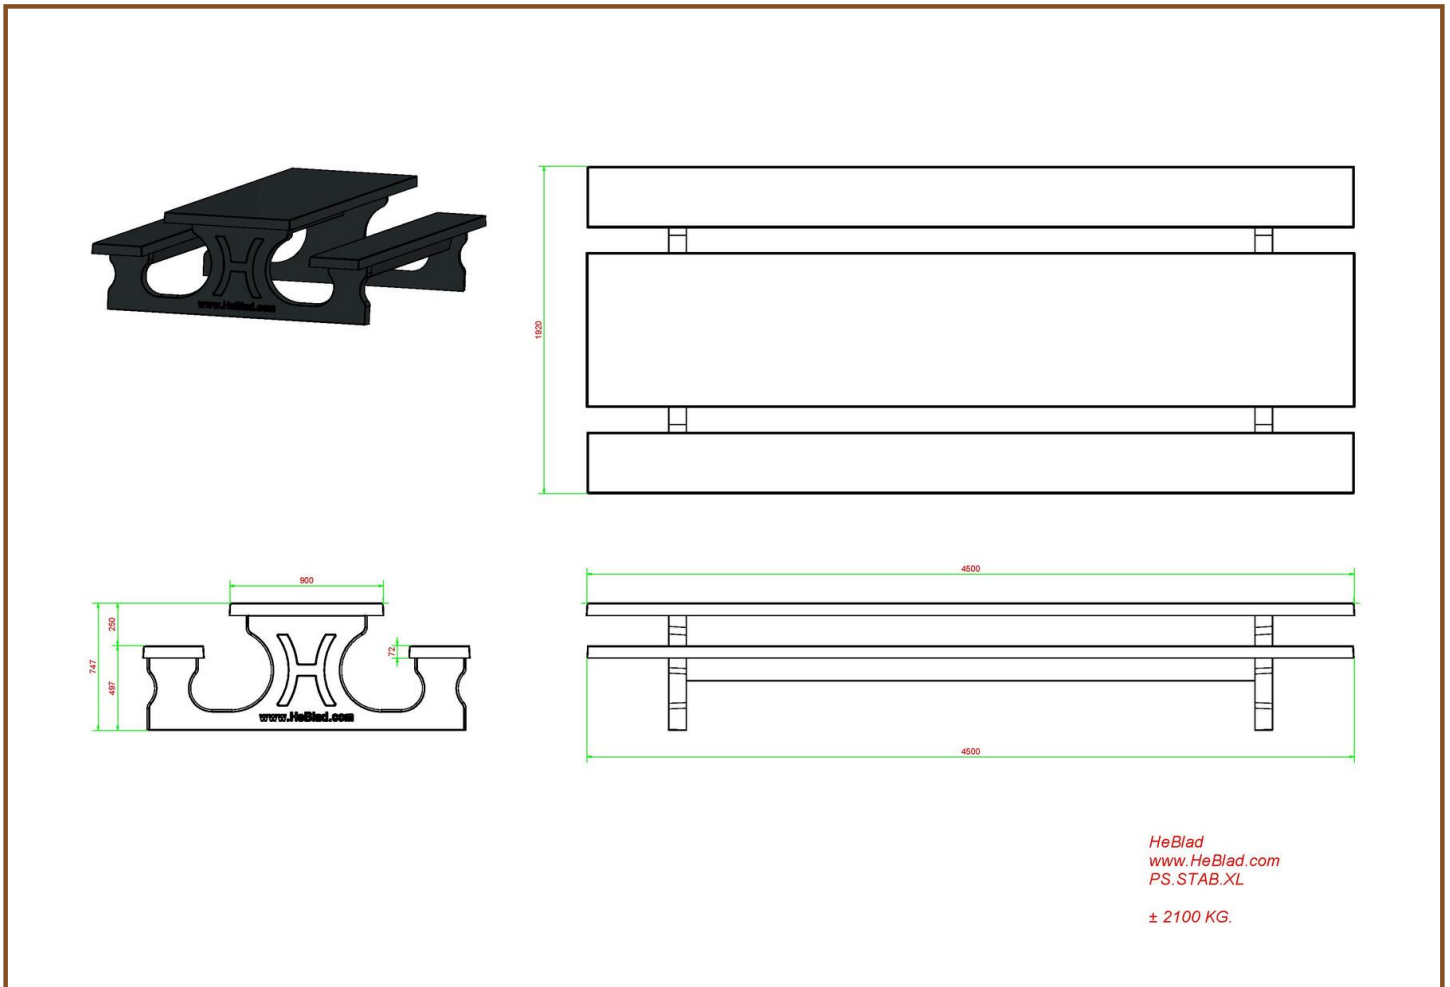

Specifications Picnic table Standard XL Anthracite-Concrete

Product code	PS.STAB.XL	Tabletop thickness	7 cm
Colour	Anthracite concrete	Seat height	50 cm
Dimensions (L x W x H)	450 x 192 x 75 cm	Weight	2100 kg
Dimensions tabletop (L x W)	450 x 90 cm	Material seat	Beton
Height tabletop	75 cm	Distance legs	355 (hart op hart)

Related products