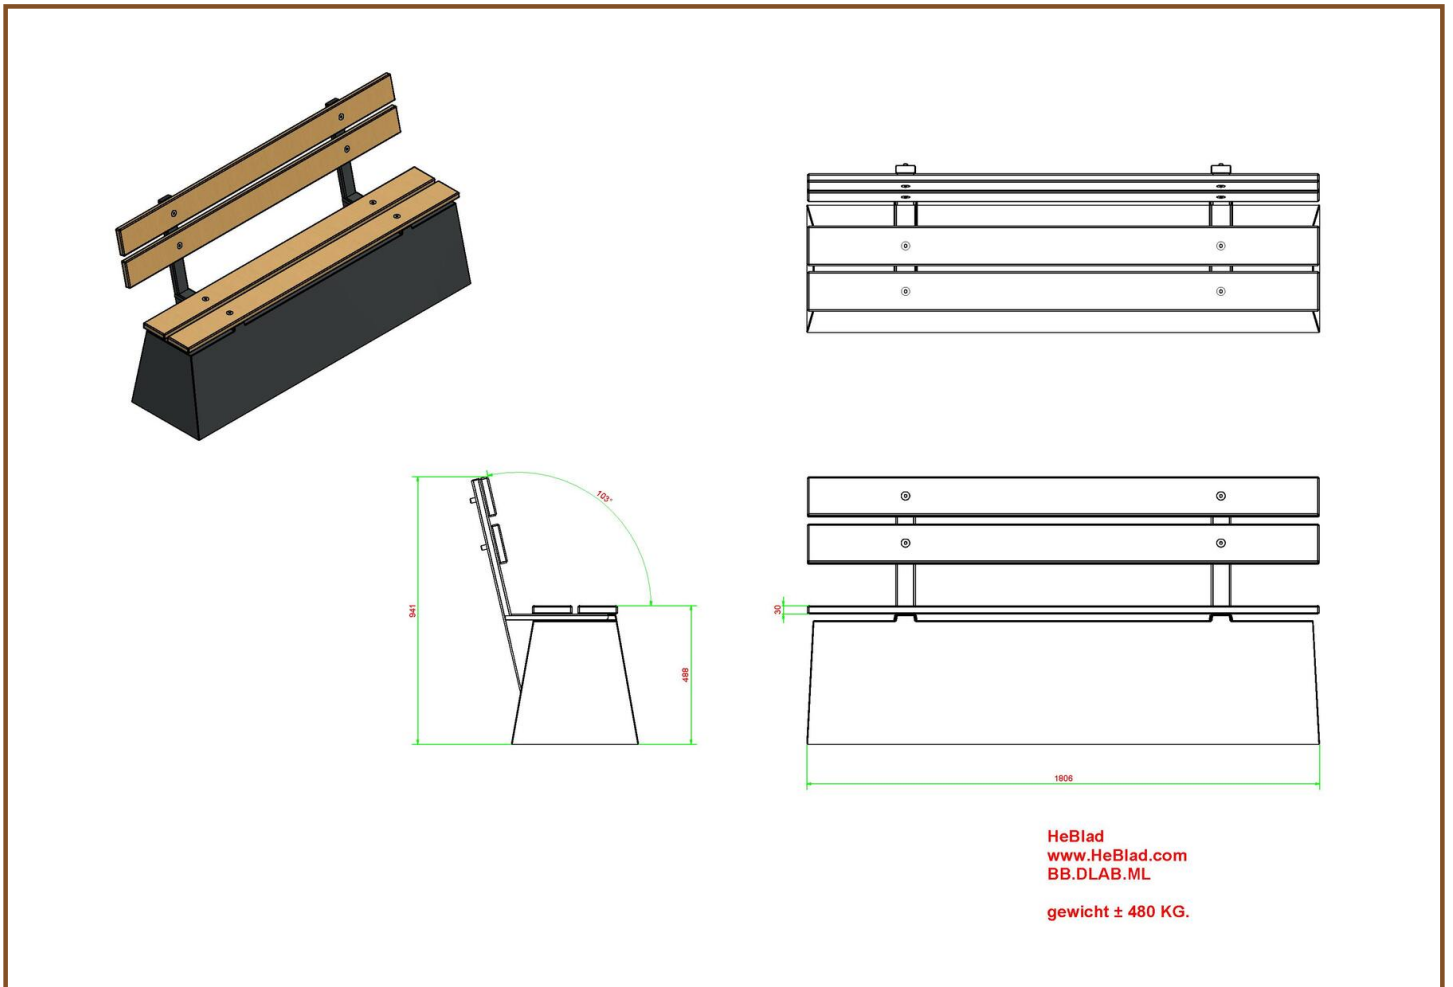

Specifications Bench DeLuxe with backrest Anthracite-Concrete

Product code	BB.DLAB.ML	Material seat	Bamboo
Colour	Anthracite concrete	Seating corner	103 degrees
Dimensions (L x W x H)	180 x 45 x 95 cm	Number of seats	4
Seat height	48,5 cm	Weight	630 kg
Dimensions seat	180 x 30 cm		

Related products

Our products are delivered from our factory in the Netherlands.