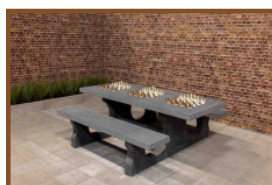

PS.STAB.GT.111