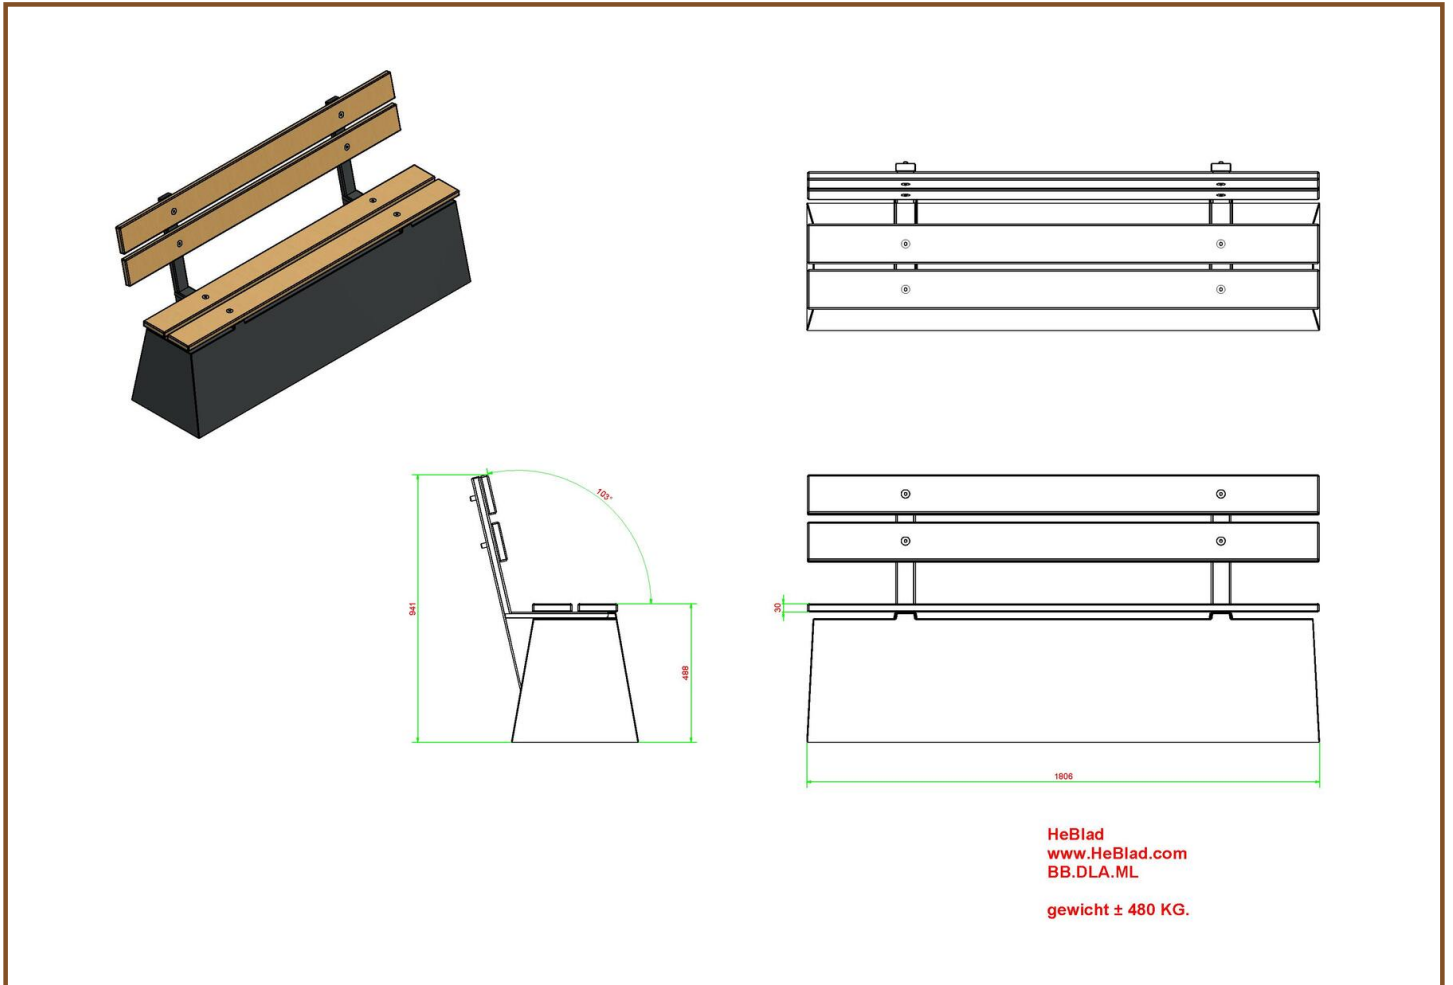

Specifications Concrete bench DeLuxe with backrest Anthracite

Product code	BB.DLA.ML	Material seat	Bamboo
Colour	Anthracite lacquered, RAL 7016	Seating corner	103 degrees
Dimensions (L x W x H)	180 x 45 x 95 cm	Number of seats	4
Seat height	48,5 cm	Weight	630 kg
Dimensions seat	180 x 30 cm		

Related products