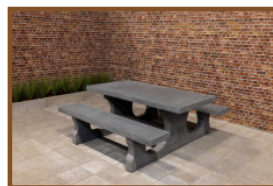

Specifications Picnic table DeLuxe Anthracite-Concrete

Product code	PS.DL.AB	Seat height	50 cm
Colour	Anthracite concrete	Material seat	Bamboo
Dimensions (L x W x H)	180 x 187 x 75 cm	Distance legs	111 cm (center to center)
Dimensions tabletop (L x W)	180 x 90 cm	Weight	720 kg
Tabletop thickness	7 cm	Number of seats	8

Related products 75 cm

PS.ST.AB

Our products are delivered from our factory in the Netherlands.