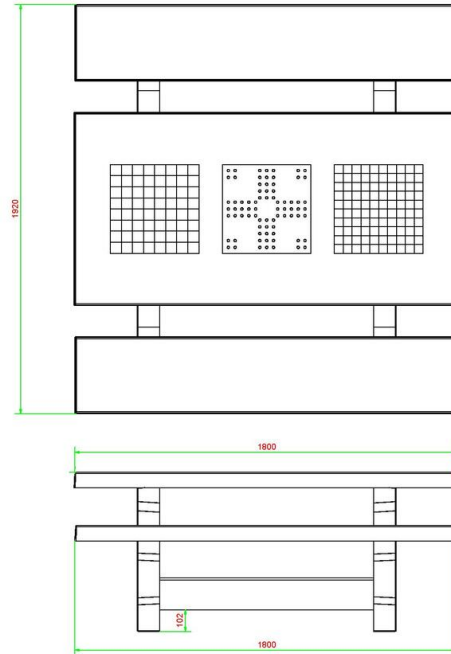

HeBlad
www.HeBlad.com
PS.STAB.GT.132

± 950 KG.

Specifications Multi Gaming table (1-3-2) Standard Anthracite-Concrete

Product code	PS.STAB.GT.132	Tabletop thickness	7 cm
Colour	Anthracite concrete	Seat height	50 cm
Dimensions (L x W x H)	210 x 193 x 75 cm	Weight	950 kg
Dimensions tabletop (L x W)	210 x 90 cm	Material seat	Beton
Height tabletop	75 cm	Distance legs	111 cm (center to center)

Our products are delivered from our factory in the Netherlands.