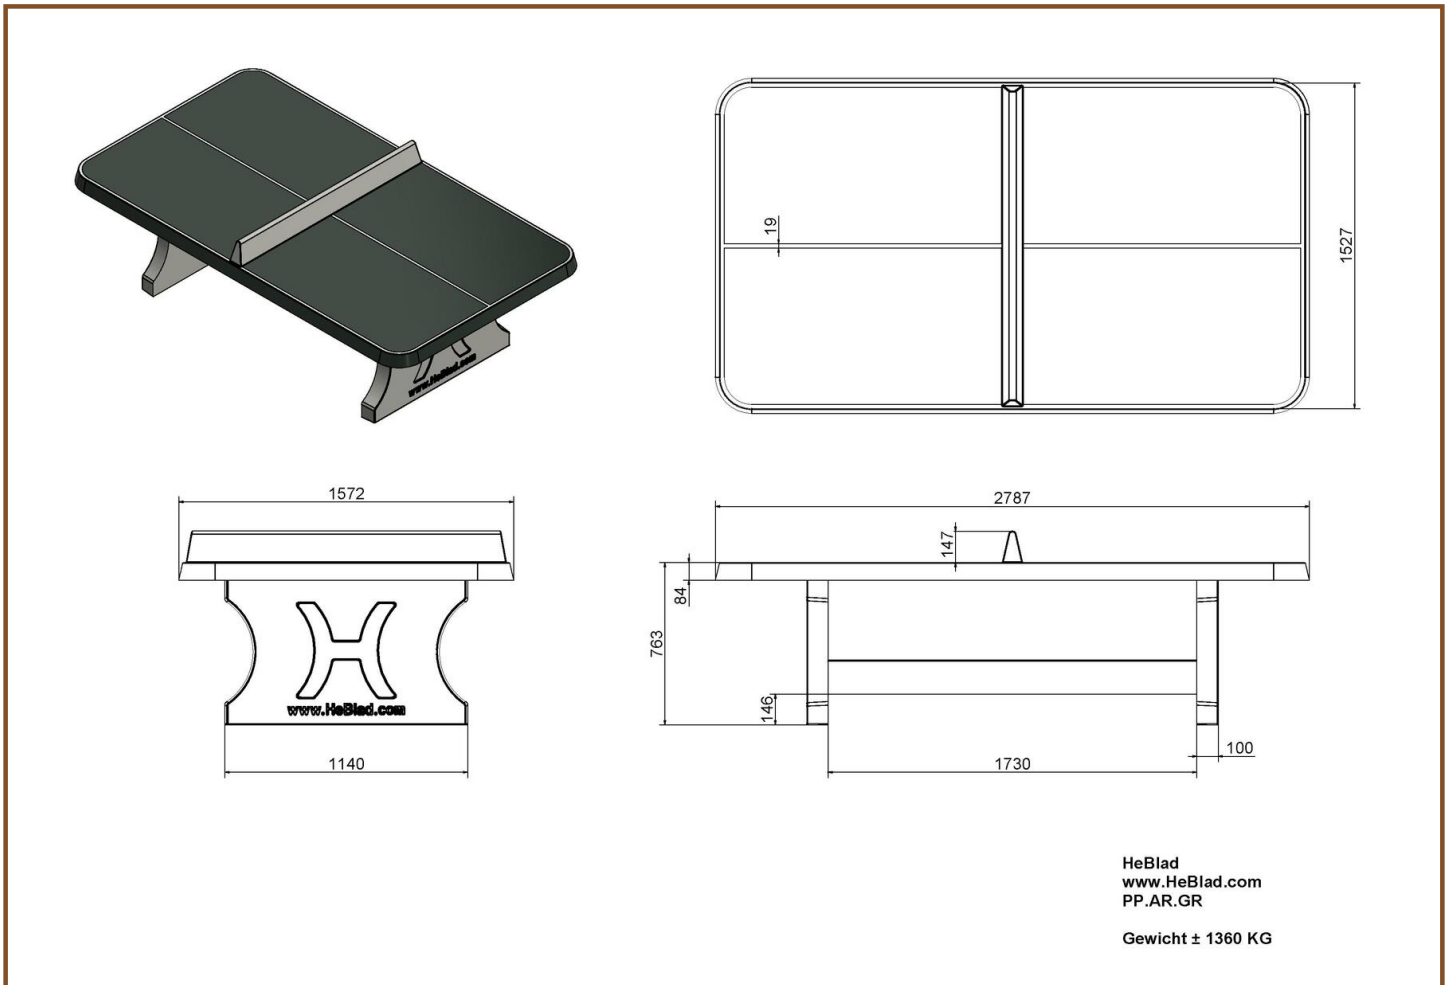

Specifications Concrete Ping-pong table green, rounded

Product code	PP.AR.GR	Height tabletop	76 cm
Colour	Groen - RAL 6009	Height of the net	14,75 cm
Dimension playing surface (L x W)	274 x 152 cm	Weight	1360 kg
Dimensions bottom base plate	279 x 157 cm	Distance legs	183 cm (center to center)
Tabletop thickness	8,4 cm		

Related products

Our products are delivered from our factory in the Netherlands.