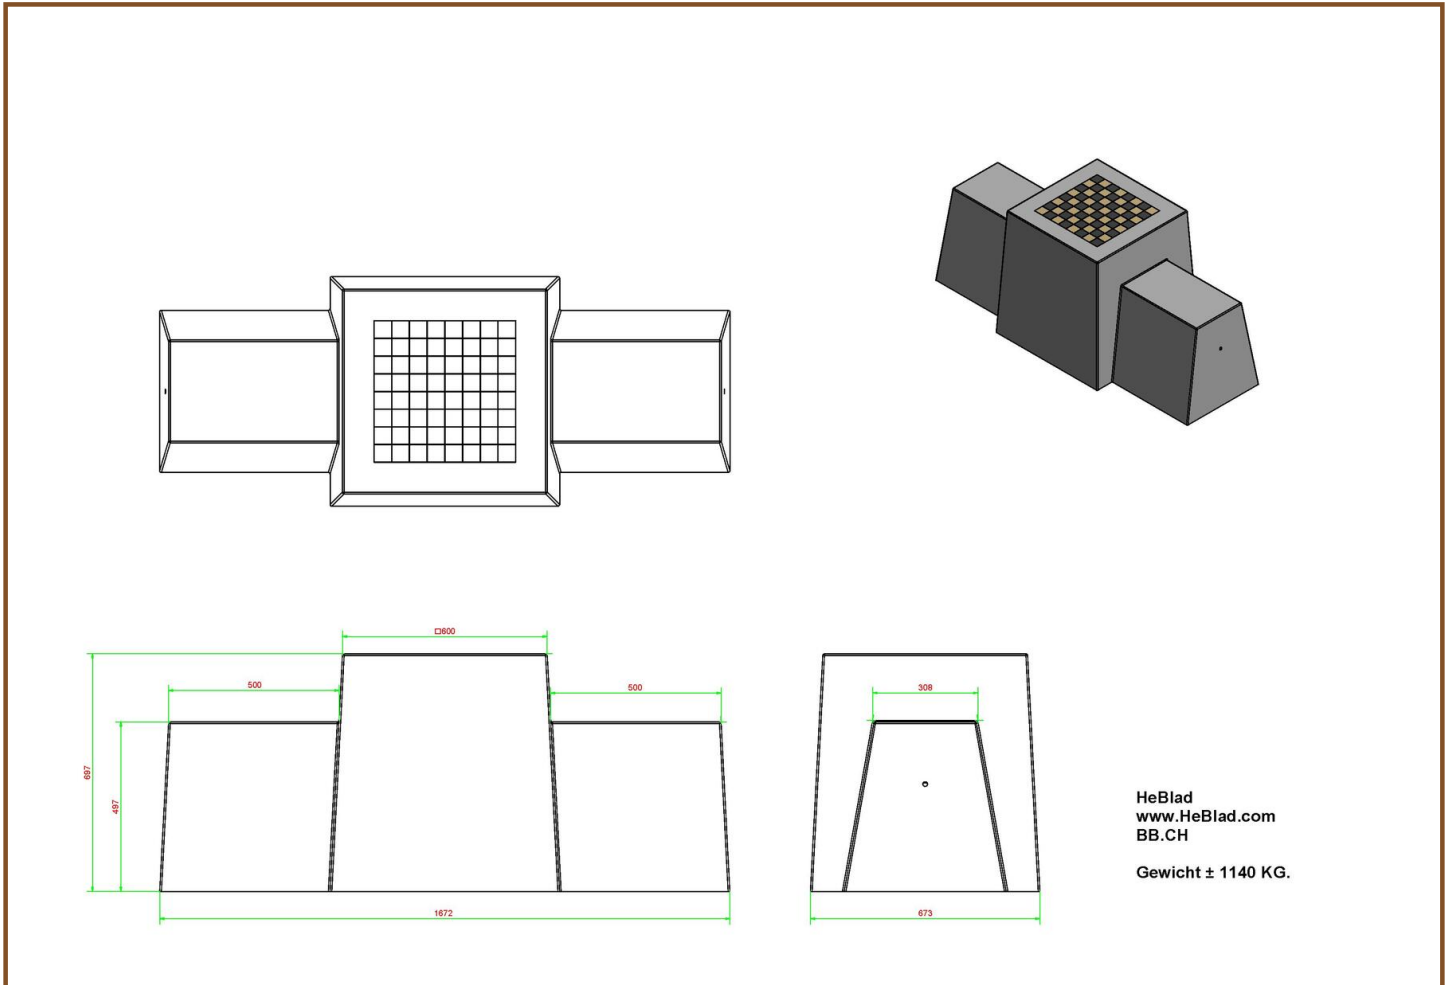

Specifications Chess Bench, Natural Concrete

Product code	BB.CH	Height tabletop	70 cm
Colour	Natural concrete	Weight	1140 kg
Dimensions (L x W x H)	167 x 67 x 70 cm	Number of seats	2
Seat height	50 cm		

Related products

Our products are delivered from our factory in the Netherlands.