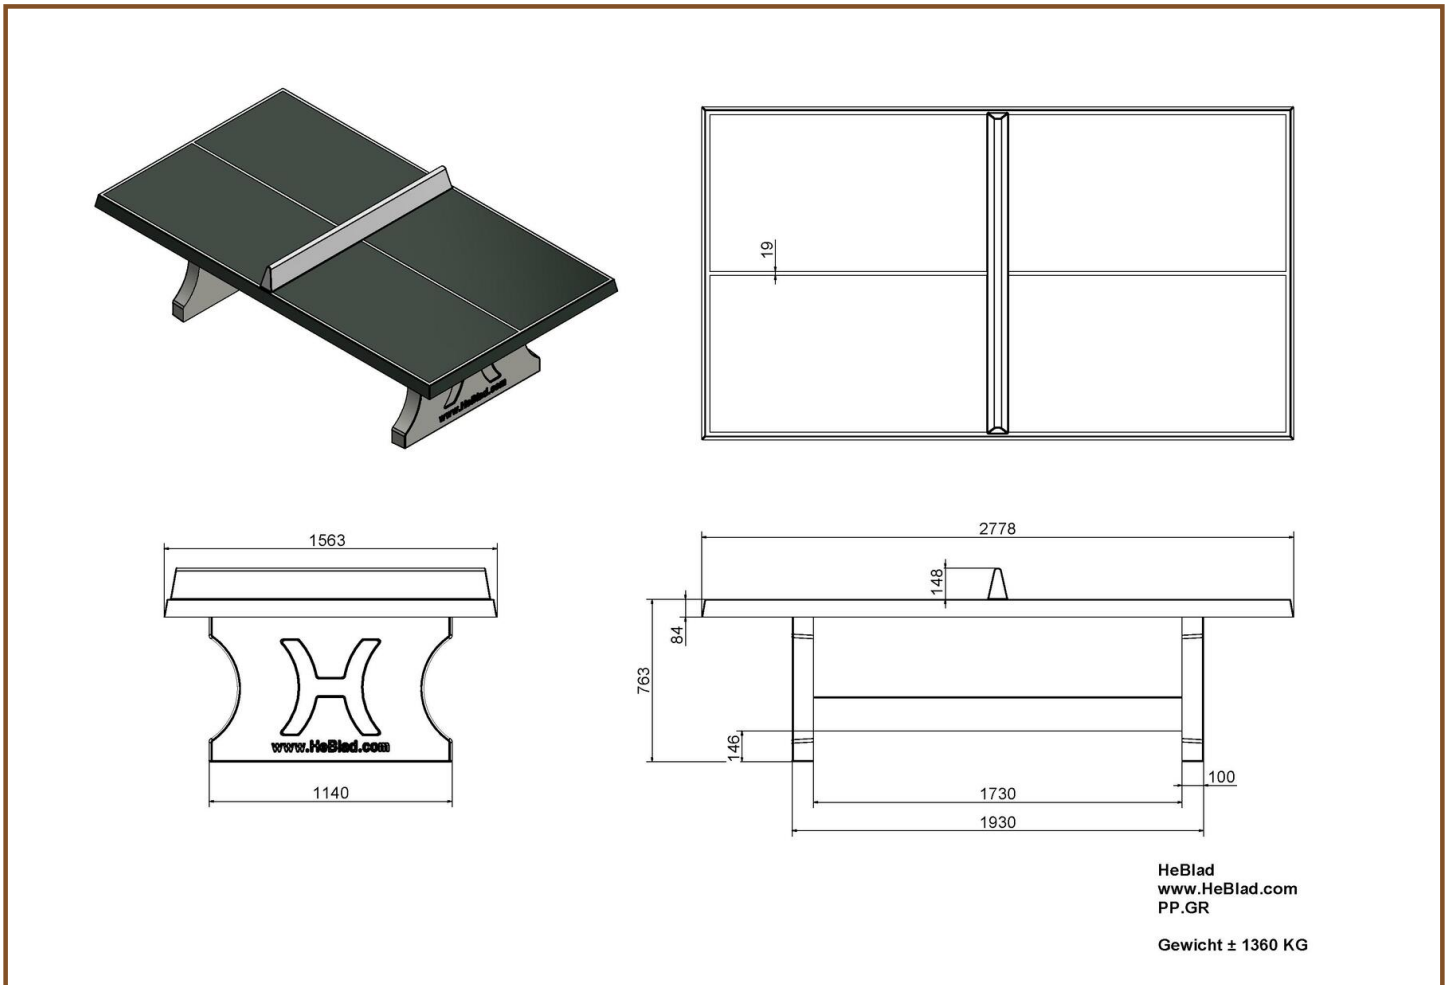

Specifications Concrete Ping-pong table green

Product code	PP.GR	Height tabletop	76 cm
Colour	Groen - RAL 6009	Height of the net	14,75 cm
Dimension playing surface (L x W)	274 x 152 cm	Weight	1360 kg
Dimensions bottom base plate	278 x 156 cm	Distance legs	183 cm (center to center)
Tabletop thickness	8,4 cm		

Related products

Our products are delivered from our factory in the Netherlands.