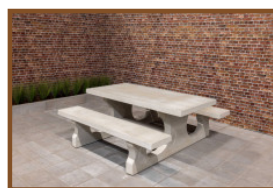

Specifications Picnic table DeLuxe

Product code	PS.DL	Seat height	50 cm
Colour	Natural concrete	Material seat	Bamboo
Dimensions (L x W x H)	180 x 187 x 75 cm	Distance legs	111 cm (center to center)
Dimensions tabletop (L x W)	180 x 90 cm	Weight	720 kg
Tabletop thickness	7 cm	Number of seats	8
Height tabletop	75 cm		

Related products

PS.ST

Our products are delivered from our factory in the Netherlands.