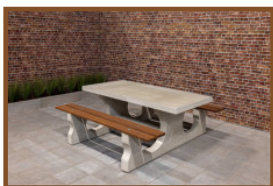

Related products 75 cm

PS.DL