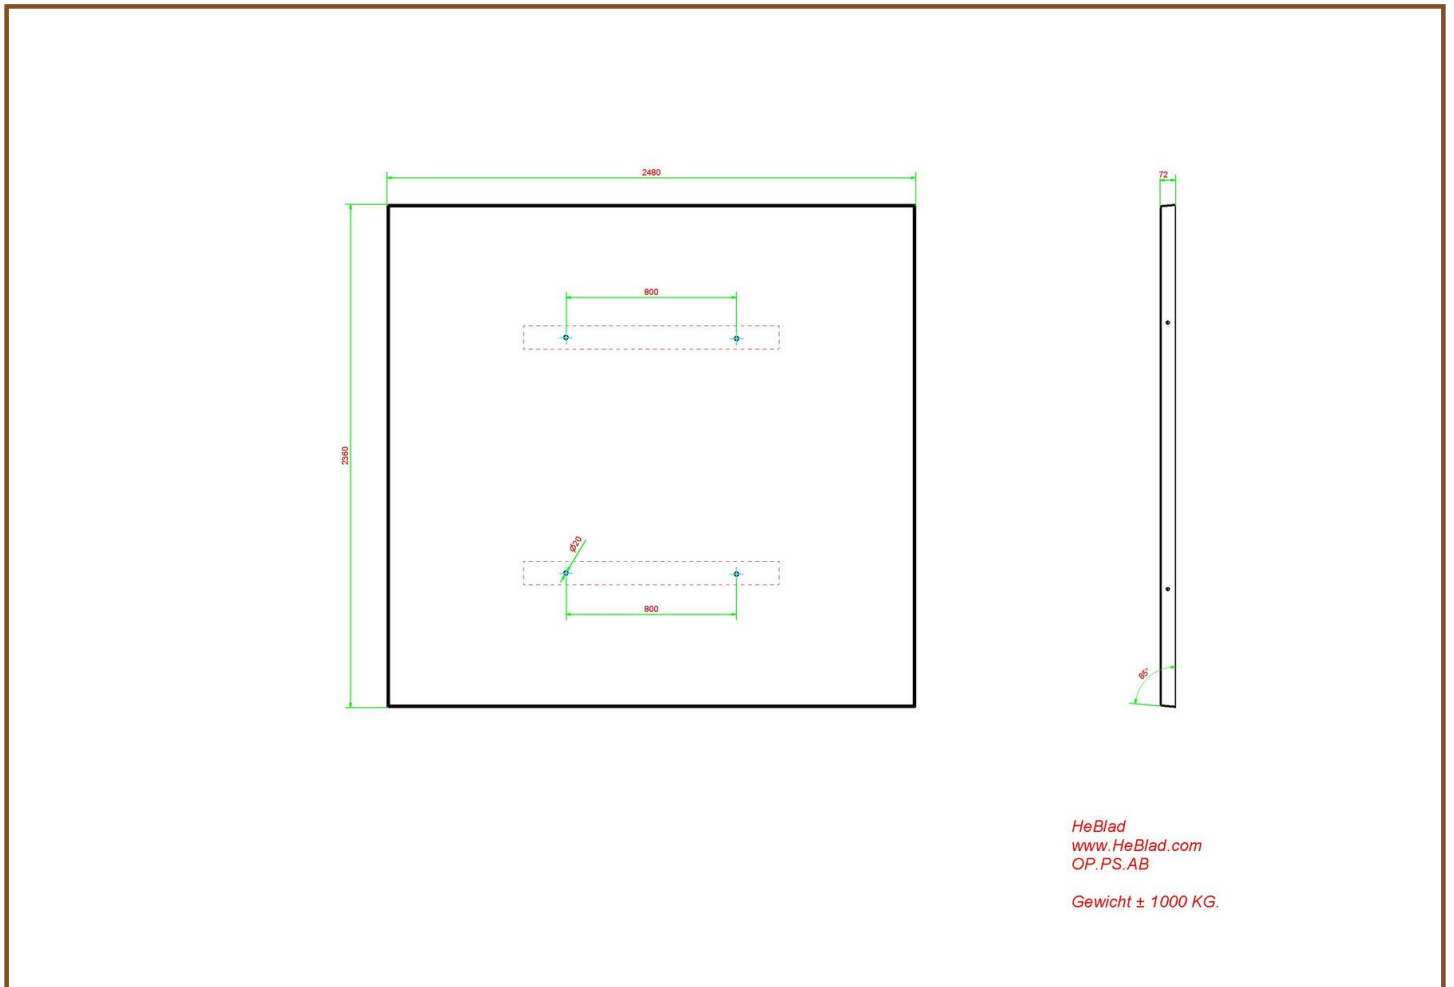

Specifications Bottom plate Picnic table Anthracite-Concrete

Product code	OP.PS.AB	Weight	1000 kg
Colour	Anthracite concrete	lifting device	Concrete screw sleeve M16 on 4 sides
Dimensions (L x W x H)	248 x 236 x 7 cm	preparation attachment	Holes for bolts M16
Finishing base plate	Anti-slip (window) profile		

Related products

Our products are delivered from our factory in the Netherlands.