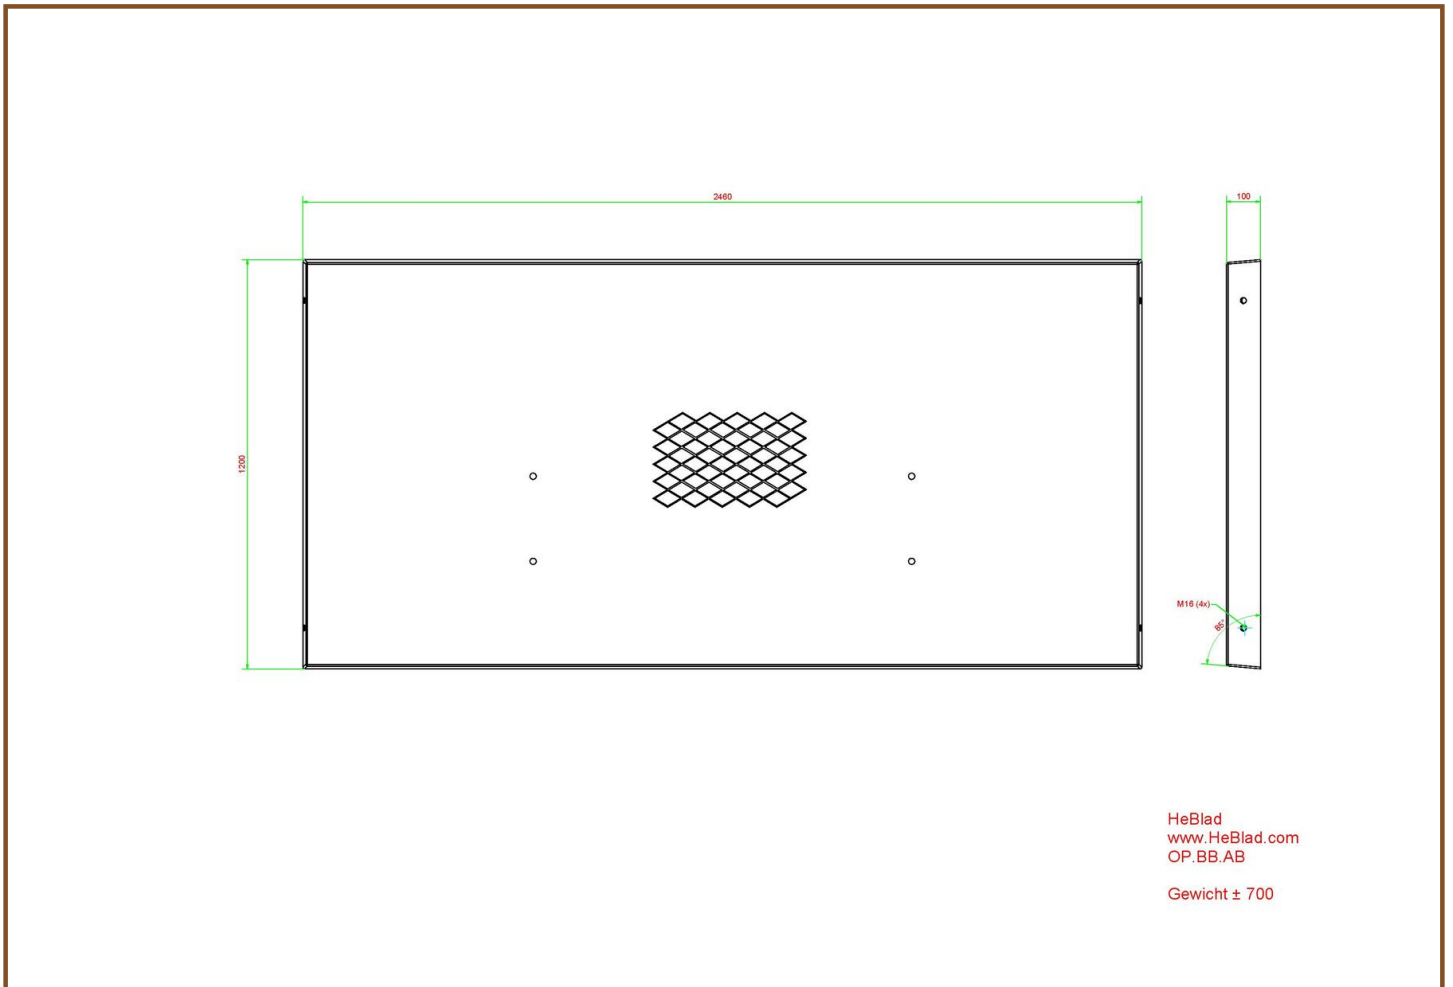

Specifications Bottom plate for all brands of Benches Anthracite-Concrete

Product code	OP.BB.AB	Weight	525 kg
Colour	Anthracite concrete	Finishing base plate	Anti-slip (window) profile
Dimensions (L x W x H)	248 x 120 x 7,2 cm	lifting device	Concrete screw sleeve M16 on 4 sides

Related products