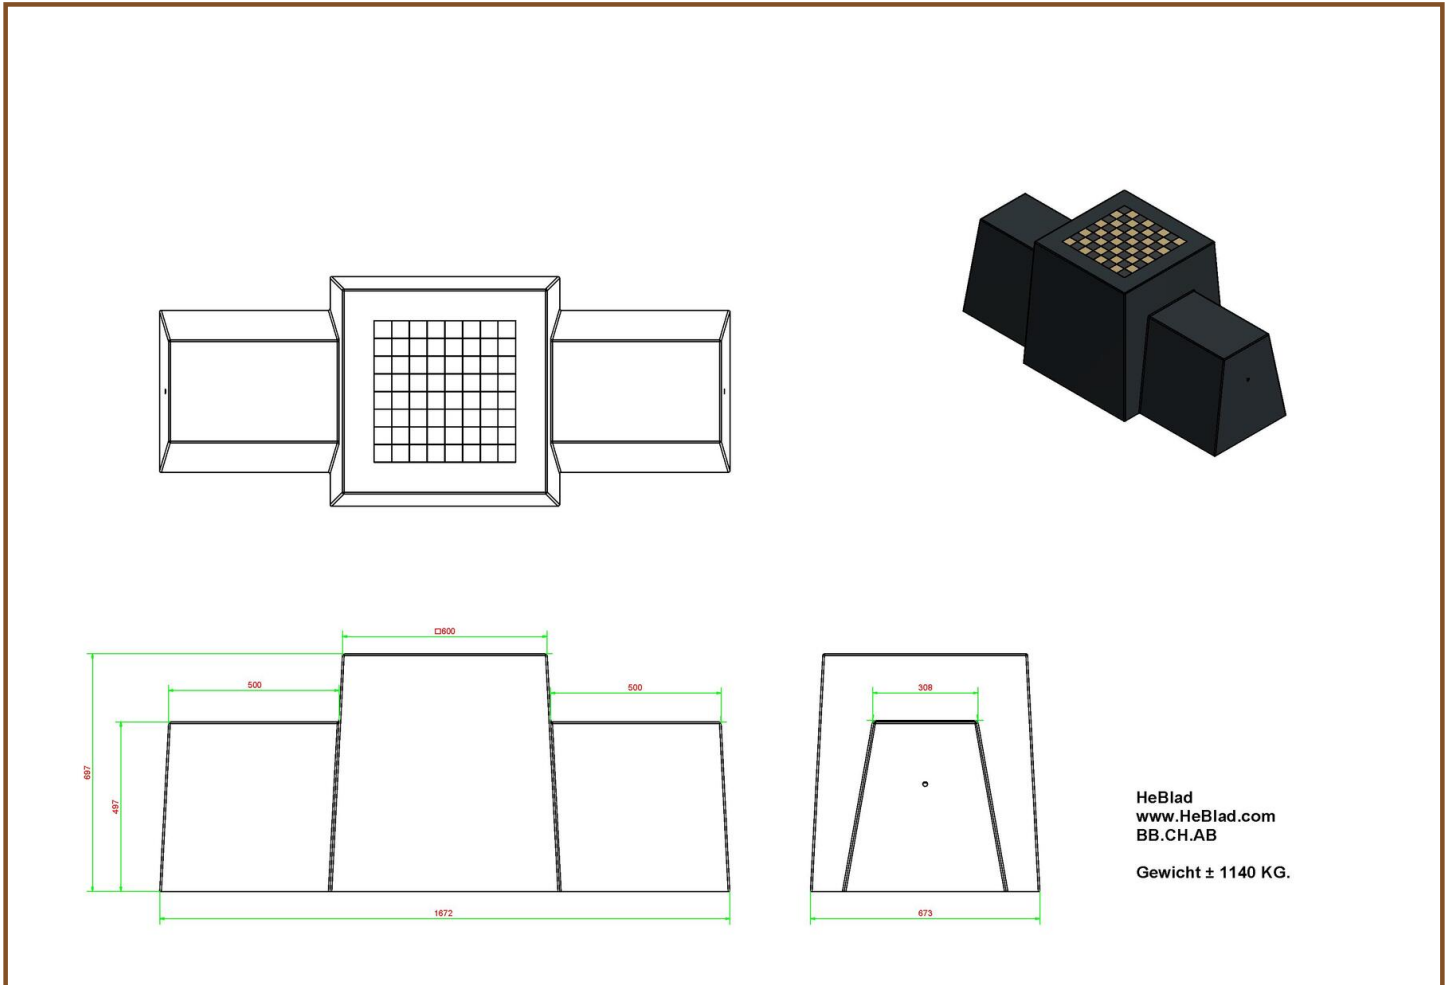

Specifications Chess Bench, Anthracite-Concrete

Product code	BB.CH.AB	Height tabletop	70 cm
Colour	Antraciet-beton	Weight	1140 kg
Dimensions (L x W x H)	167 x 67 x 70 cm	Number of seats	2
Seat height	50 cm		

Related products

Our products are delivered from our factory in the Netherlands.