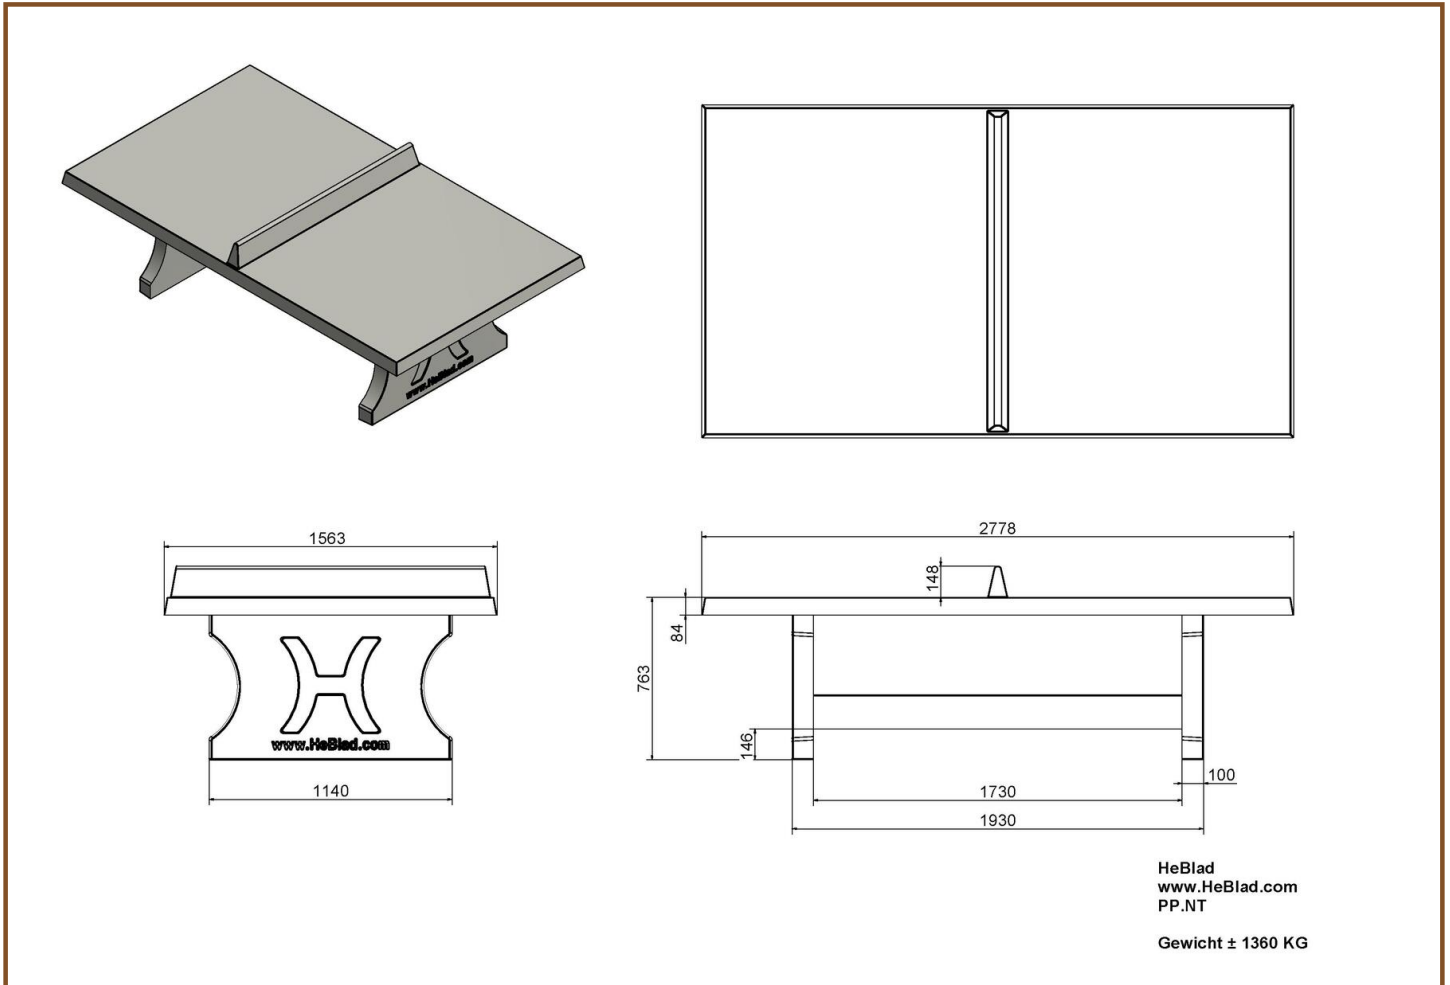

Specifications Ping-pong table in natural concrete

Product code	PP.NT	Height tabletop	76 cm
Colour	Natural concrete	Height of the net	14,75 cm
Dimension playing surface (L x W)	274 x 152 cm	Weight	1360 kg
Dimensions bottom base plate	278 x 156 cm	Distance legs	183 cm (center to center)
Tabletop thickness	8,4 cm		

Related products

Our products are delivered from our factory in the Netherlands.