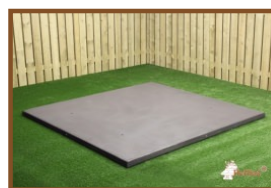

Related products 75 cm

PS.ST.OV

PS.STA.OV

PS.DLAB.OV

OP.PS.AB

PS.STAB.XL

Our products are delivered from our factory in the Netherlands.

Concrete Picnic table Standard Oval Anthracite