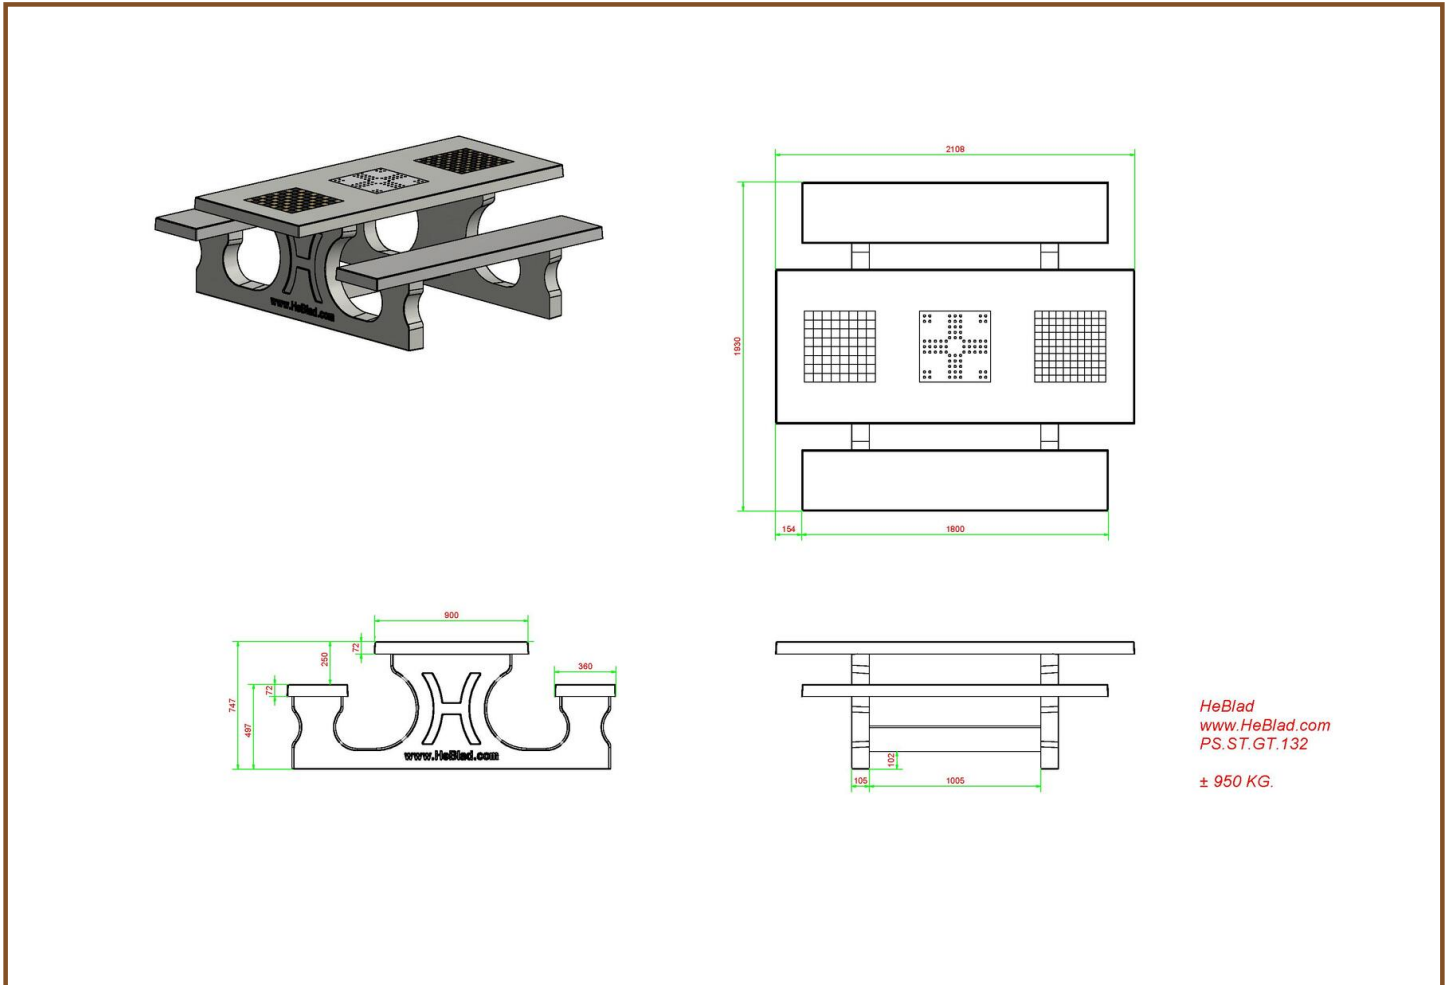

Specifications Multi Gaming table (1-3-2) Standard

Product code	PS.ST.GT.132	Height tabletop	75 cm
Colour	Natural concrete	Seat height	50 cm
Dimensions (L x W x H)	210 x 193 x 75 cm	Material seat	Beton
Dimensions tabletop (L x W)	210 x 90 cm	Distance legs	111 cm (center to center)
Tabletop thickness	7 cm	Weight	950 kg

Related products

Our products are delivered from our factory in the Netherlands.