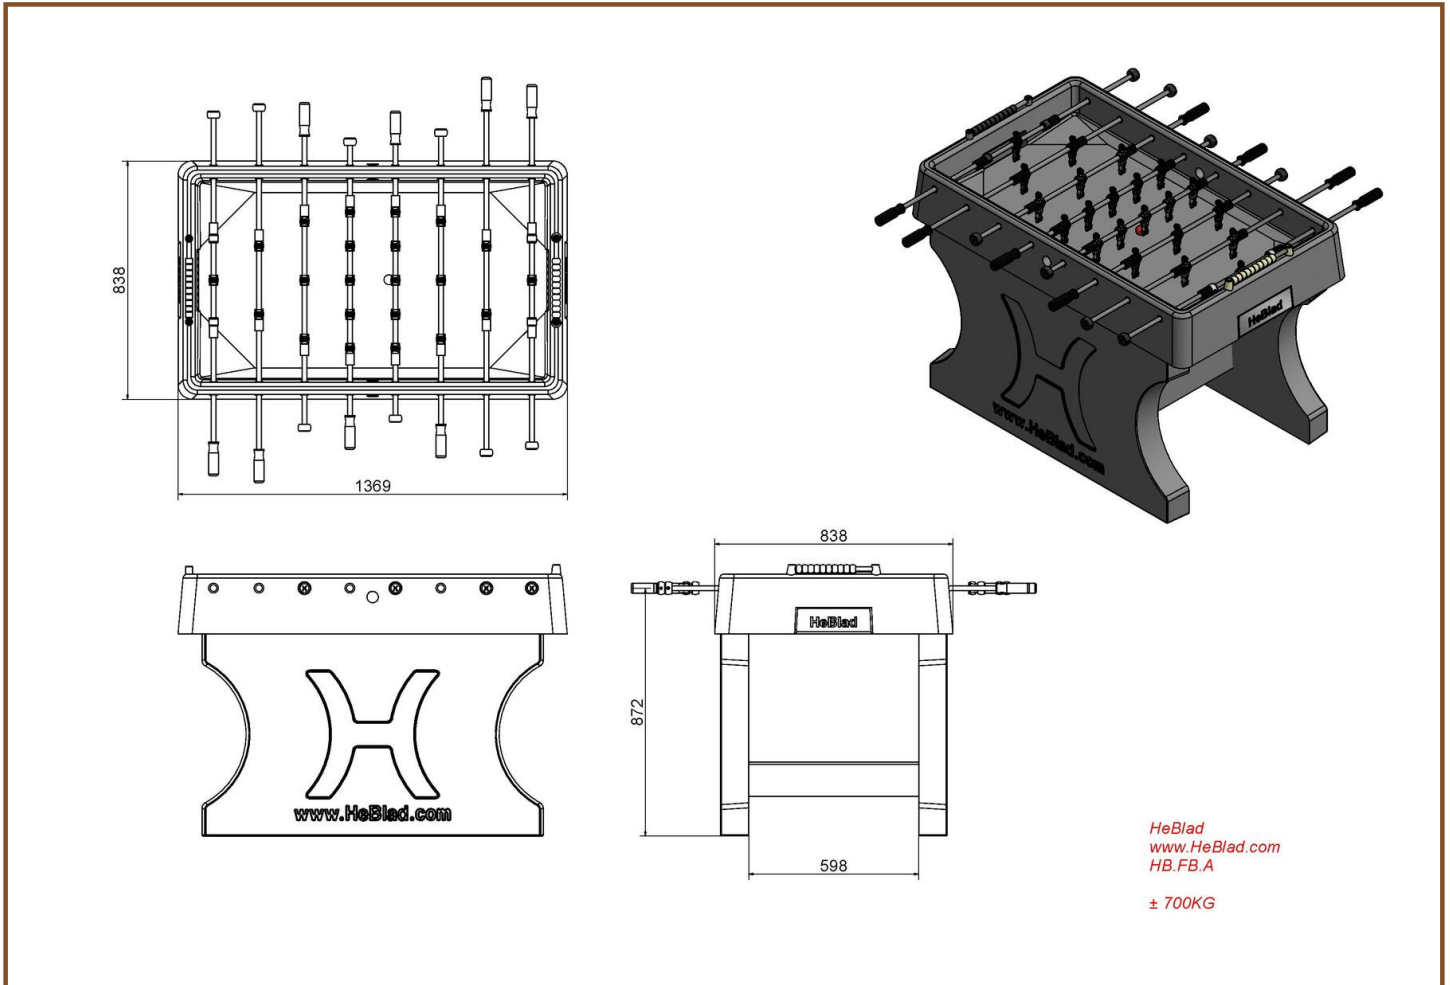

Specifications Concrete Table Football Table

Product code	HB.FB.A	Weight	700 kg
Colour	Anthracite lacquered, RAIDistance legs 7016		60 cm
Dimensions (L x W x H)	137 x 134 x 95 cm		

Related products

Our products are delivered from our factory in the Netherlands.