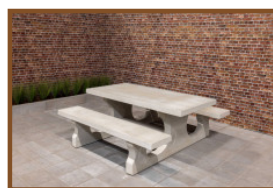

Specifications Picnic table DeLuxe Oval Natural Concrete

Product code	PS.DL.OV	Seat height	50 cm
Colour	Natural concrete	Material seat	Bamboo
Dimensions (L x W x H)	211 x 205 x 75 cm	Distance legs	110 cm (center to center)
Dimensions tabletop (L x W)	205 x 110 cm	Weight	750 kg
Tabletop thickness	7 cm	Number of seats	8

Related products 75 cm

PS.ST

Our products are delivered from our factory in the Netherlands.