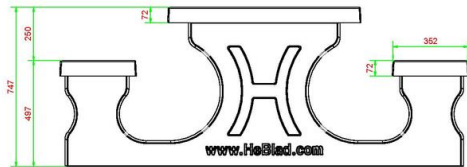

HeBlad
www.HeBlad.com
PS.STAB.GT.132

± 950 KG.

Specifications Multi Gaming table (1-3-2) Standard Anthracite-Concrete

Product code	PS.STAB.GT.132	Tabletop thickness	7 cm
Colour	Anthracite concrete	Seat height	50 cm
Dimensions (L x W x H)	210 x 193 x 75 cm	Weight	950 kg
Dimensions tabletop (L x W)	210 x 90 cm	Material seat	Beton
Height tabletop	75 cm	Distance legs	111 cm (center to center)

Our products are delivered from our factory in the Netherlands.