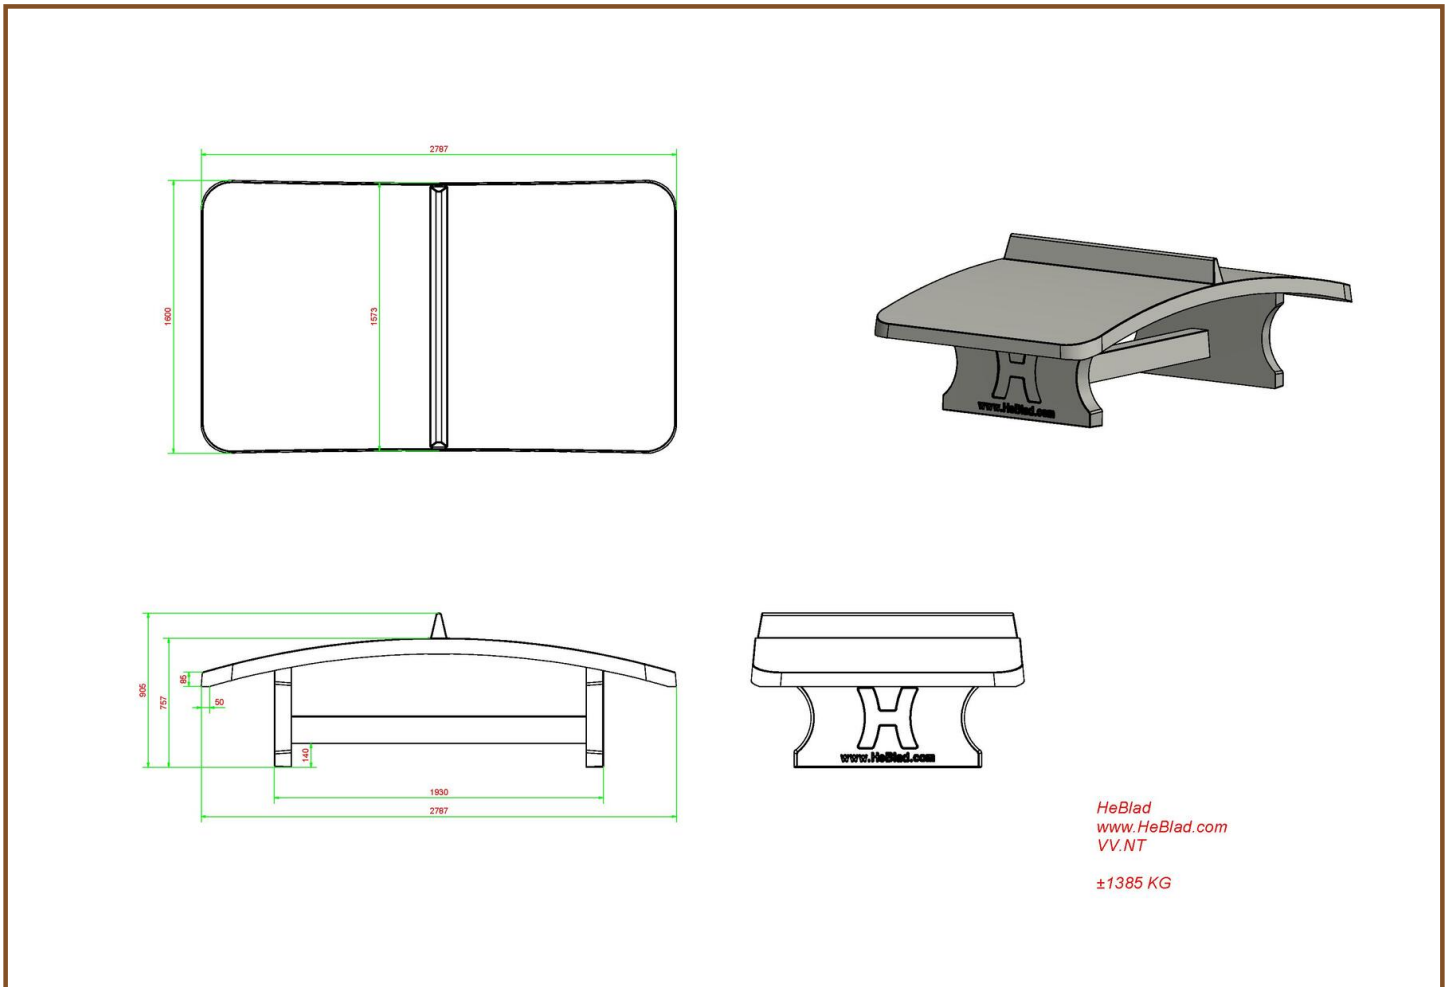

Specifications Foot Volleyball Table Natural Concrete

Product code	VV.NT	Height tabletop	76 cm
Colour	Natural concrete	Height of the net	14,75 cm
Dimension playing surface (L x W)	274 x 152 cm	Weight	1385 kg
Dimensions bottom base plate	278 x 156 cm	Distance legs	183 cm (center to center)
Tabletop thickness	8,4 cm		

Related products

Our products are delivered from our factory in the Netherlands.