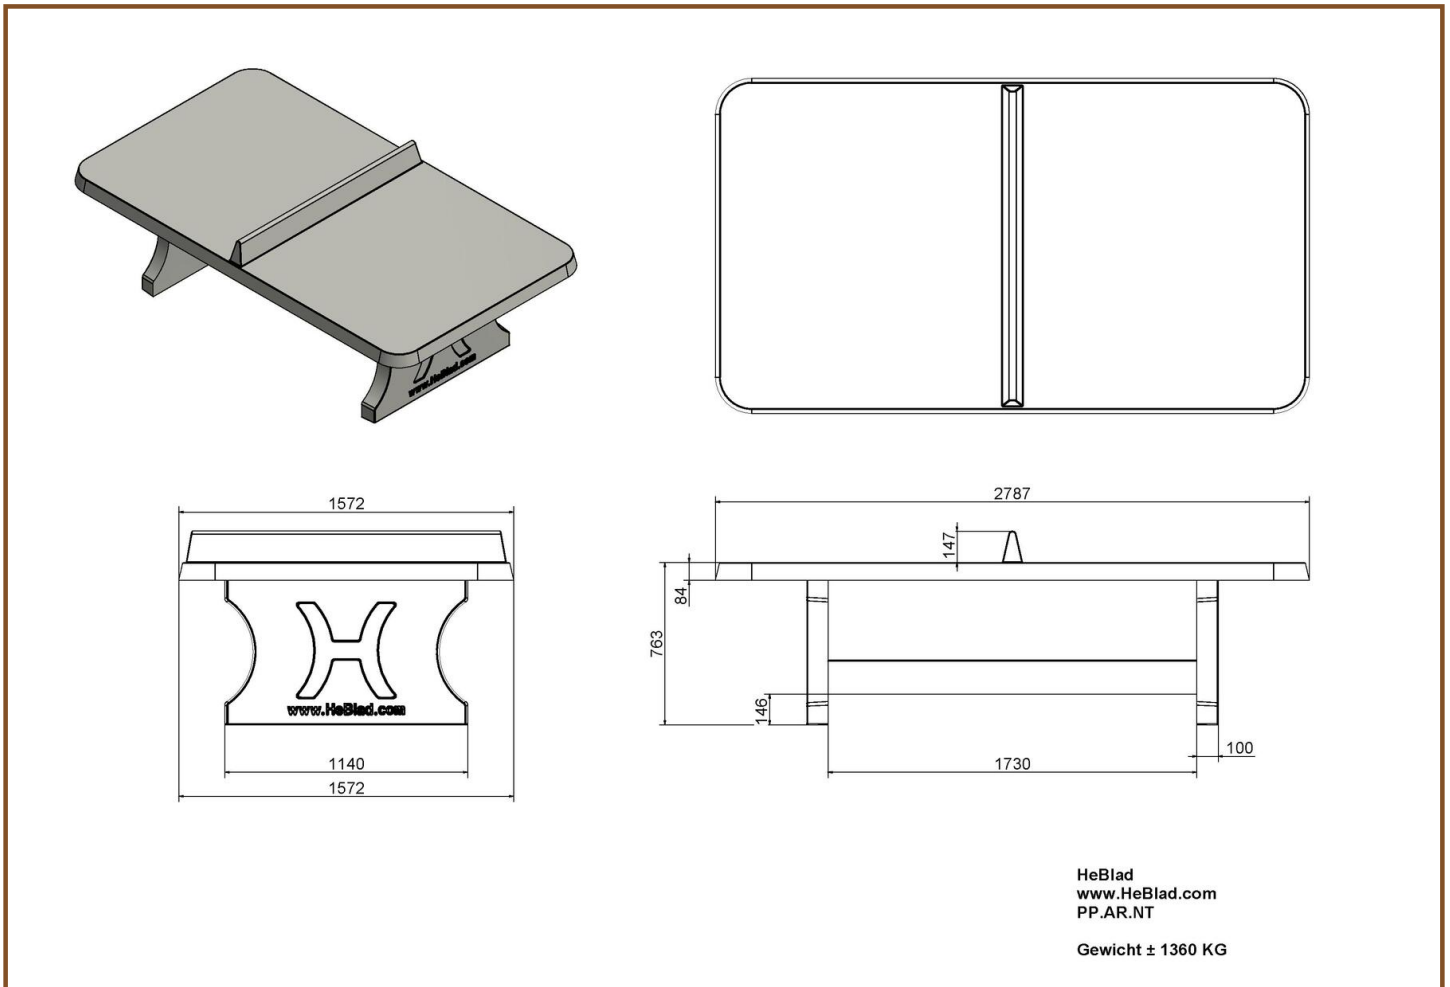

Specifications Ping-pong table rounded, Natural Concrete

Product code	PP.AR.NT	Height tabletop	76 cm
Colour	Natural concrete	Height of the net	14,75 cm
Dimension playing surface (L x W)	274 x 152 cm	Weight	1360 kg
Dimensions bottom base plate	279 x 157 cm	Distance legs	183 cm (center to center)
Tabletop thickness	8,4 cm		

Related products

Our products are delivered from our factory in the Netherlands.