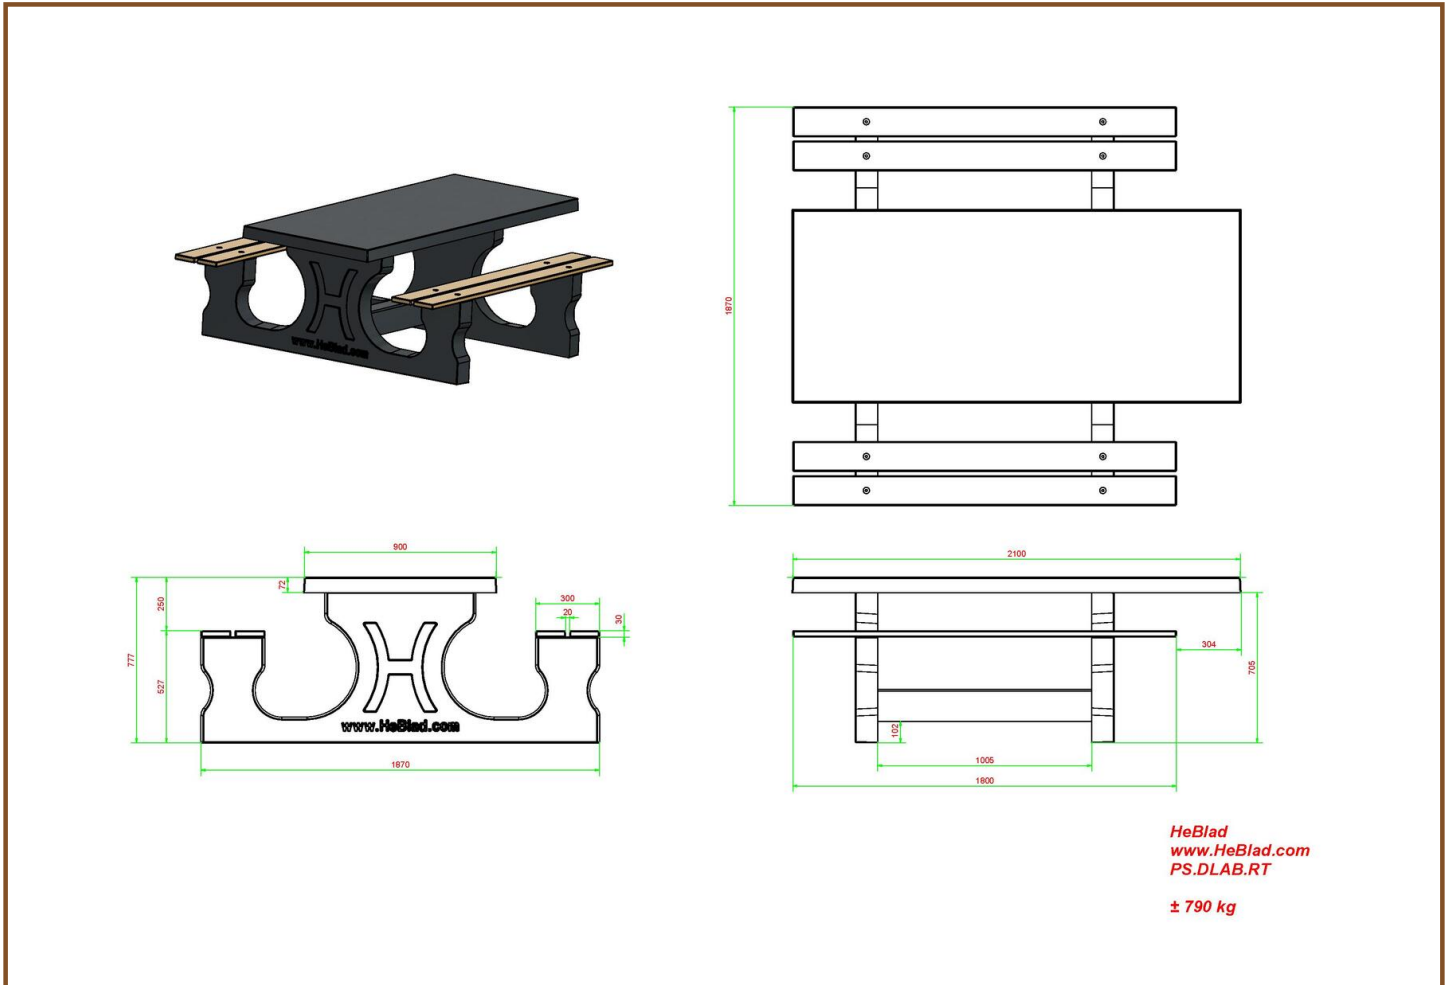

Specifications Picnic table DeLuxe Anthracite-Concrete Wheelchair accessible

Product code	PS.DLAB.RT	Seat height	50 cm
Colour	Anthracite concrete	Material seat	Bamboo
Dimensions (L x W x H)	210 x 187 x 77 cm	Distance legs	111 cm (center to center)
Dimensions tabletop (L x W)	210 x 90 cm	Weight	790 kg
Tabletop thickness	7 cm	Number of seats	7

Related products 77 cm

Our products are delivered from our factory in the Netherlands.