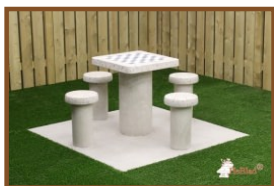

Specifications Set of chessmen

Product code	GT.CH.Pieces
Material	Hout
King height	7,7 cm

head office address

HeBlad BV
Diamantweg 22
NL - 5527 LC Hapert

Related products

GT.CH.G4