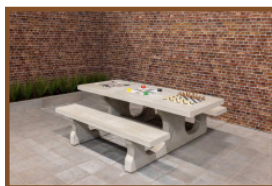

PS.ST.GT.134