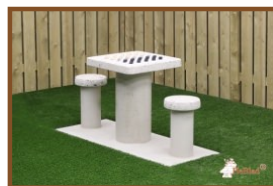

head office address

HeBlad BV
Diamantweg 22
NL - 5527 LC Hapert

Related products

HB.FB.A

PP.R.GR

GT.CK.G2

HB.FB.Ball6

HB.FBSC.set