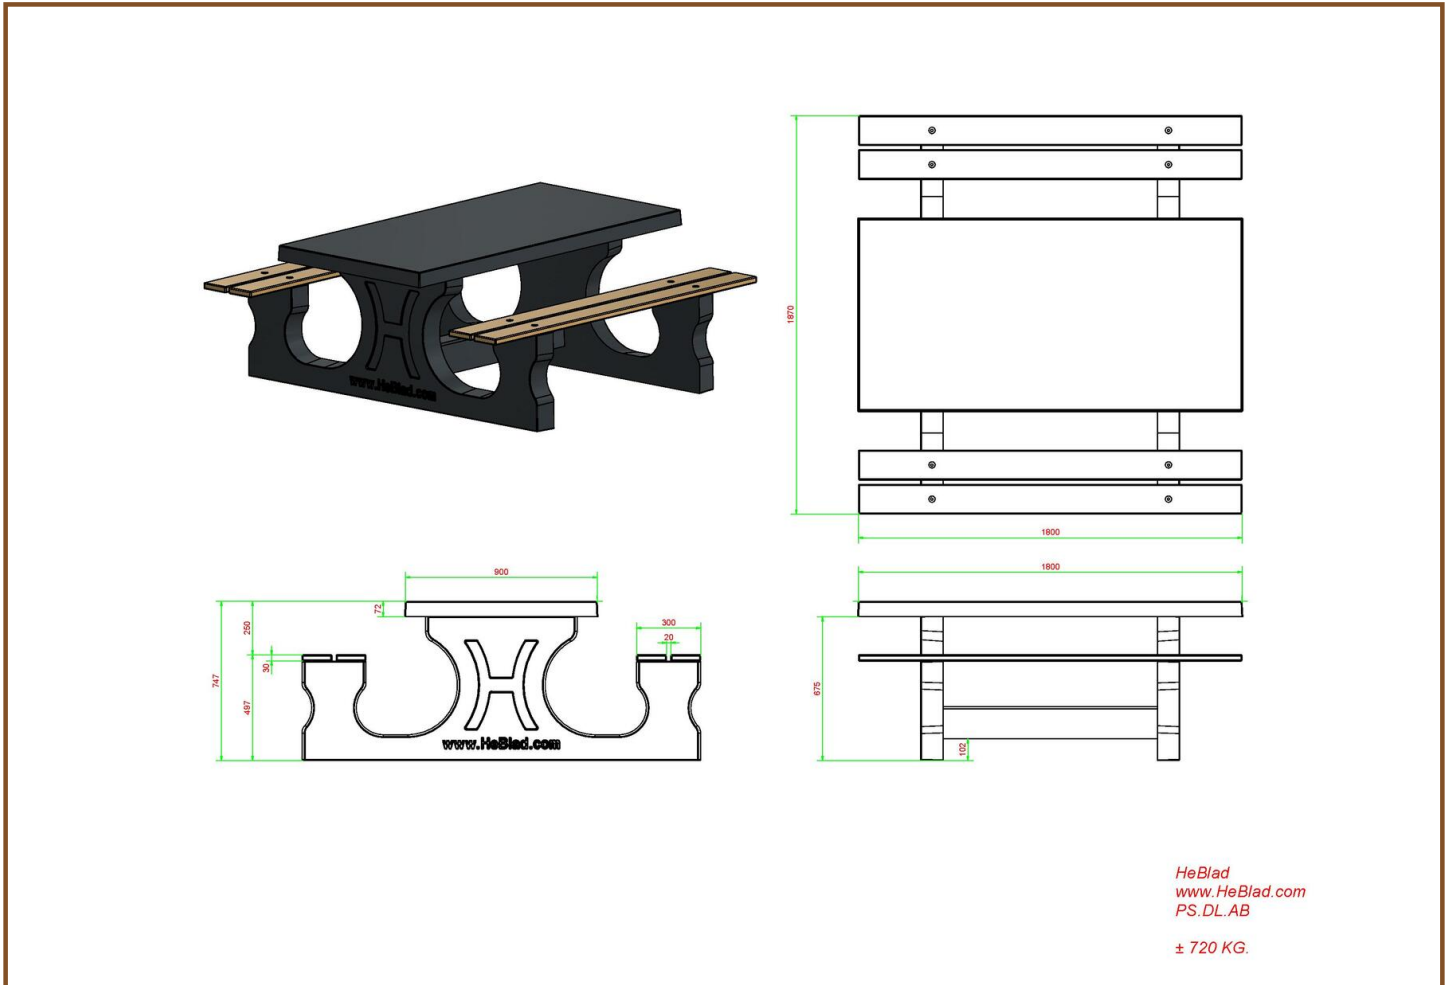

Specifications Picnic table DeLuxe Anthracite-Concrete

Product code	PS.DL.AB	Seat height	50 cm
Colour	Anthracite concrete	Material seat	Bamboo
Dimensions (L x W x H)	180 x 187 x 75 cm	Distance legs	111 cm (center to center)
Dimensions tabletop (L x W)	180 x 90 cm	Weight	720 kg
Tabletop thickness	7 cm	Number of seats	8

Related products 75 cm

Our products are delivered from our factory in the Netherlands.