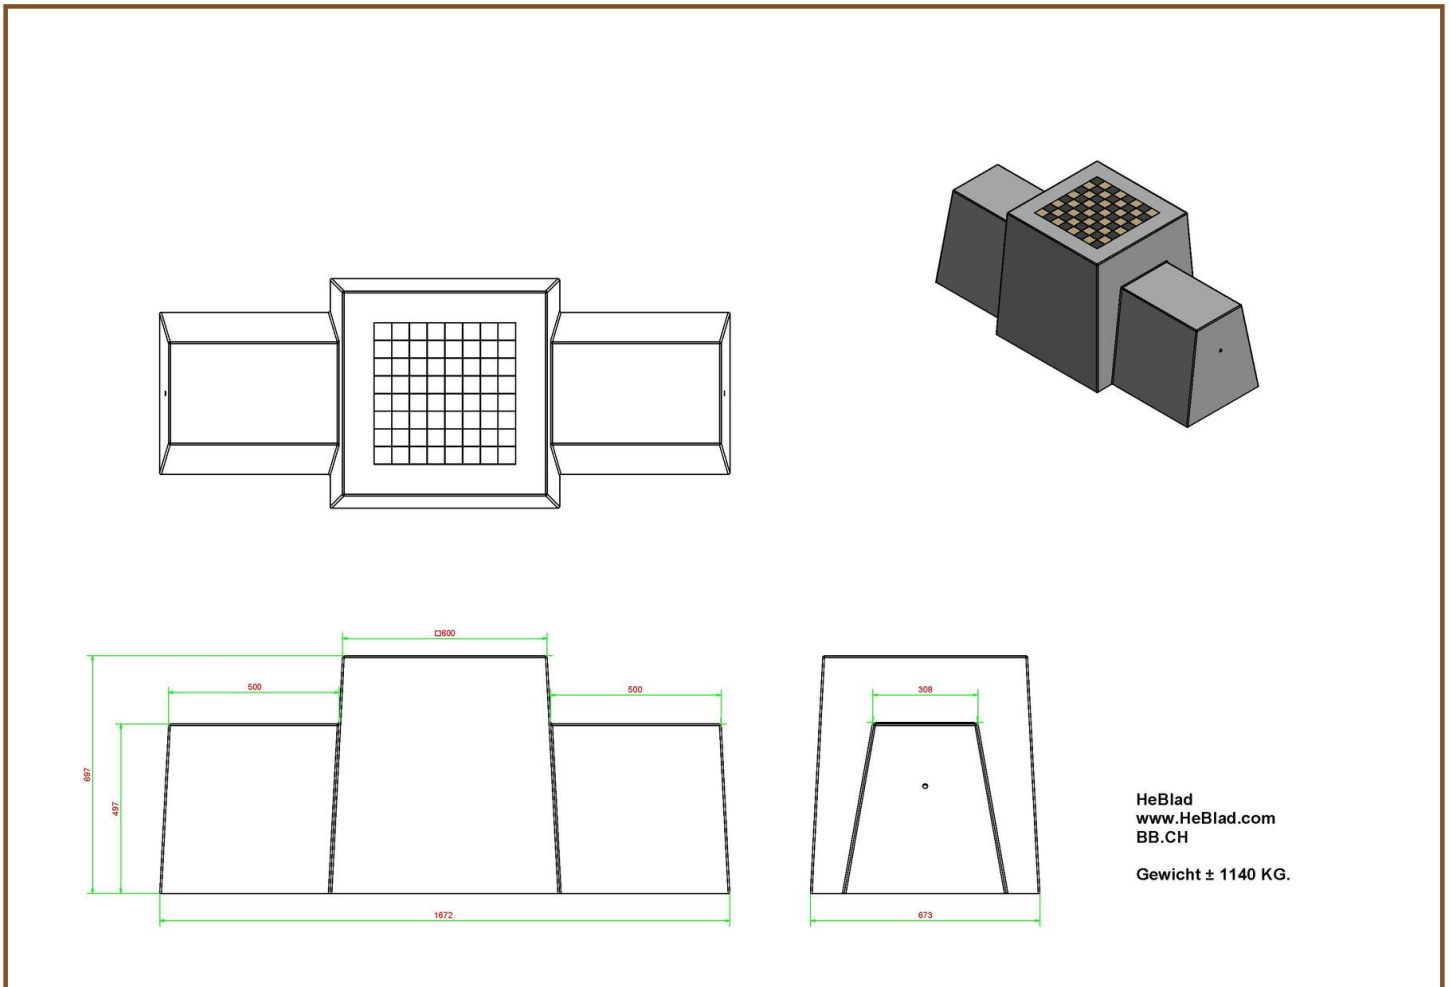

Specifications Chess Bench, Natural Concrete

Product code	BB.CH	Height tabletop	70 cm
Colour	Natural concrete	Weight	1140 kg
Dimensions (L x W x H)	167 x 67 x 70 cm	Number of seats	2
Seat height	50 cm		

Related products

Our products are delivered from our factory in the Netherlands.