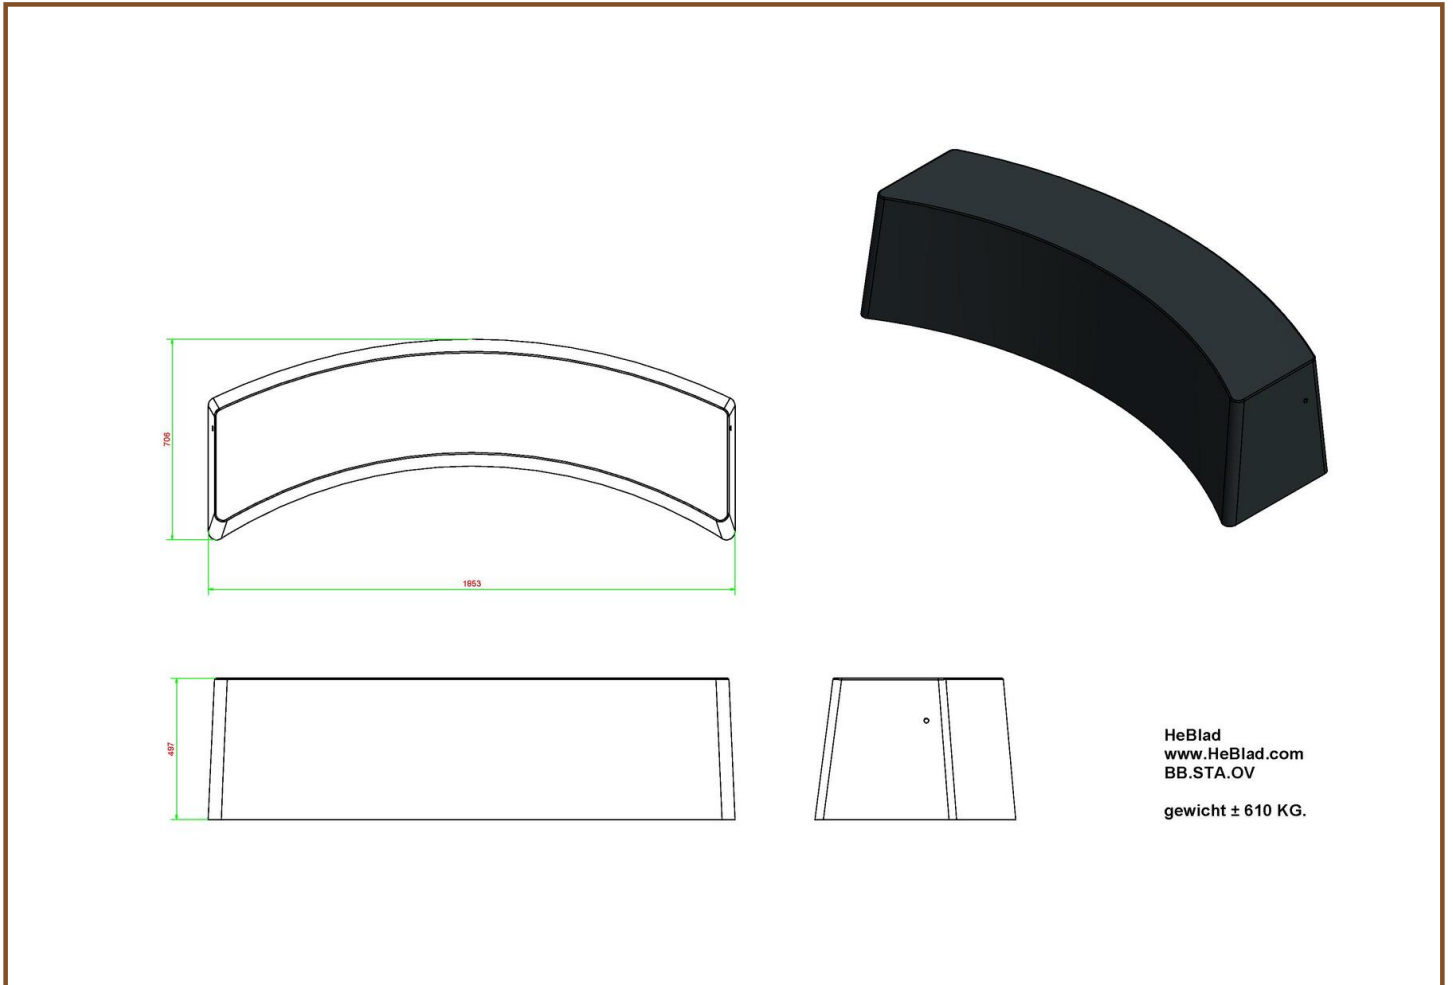

Specifications Bench standard oval anthracite

Product code	BB.STA.OV	Material seat	Beton
Colour	Anthracite	Number of seats	4
Dimensions (L x W x H)	185 x 70 x 50 cm	Weight	900 kg
Seat height	50 cm		

Related products

Our products are delivered from our factory in the Netherlands.