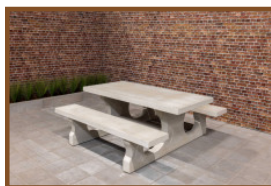

Specifications Bench Standard Natural Concrete

Product code	BB.ST	Seat height	47,5 cm
Colour	Natural concrete	Material seat	Beton
Dimensions (L x W x H)	180 x 50 x 47,5 cm	Number of seats	4
Dimensions seat	175 x 30 cm	Weight	800 kg

Related products

PS.ST

Our products are delivered from our factory in the Netherlands.