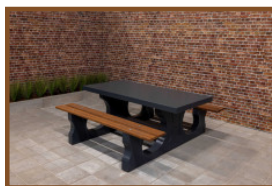

Specifications Concrete Bench DeLuxe Anthracite

Product code	BB.DL.A	Seat height	50 cm
Colour	Anthracite lacquered, RAL 7016	Material seat	Bamboo
Dimensions (L x W x H)	180 x 45 x 50 cm	Number of seats	4
Dimensions seat	180 x 30 cm	Weight	700 kg

Related products

PS.DL.A

Our products are delivered from our factory in the Netherlands.