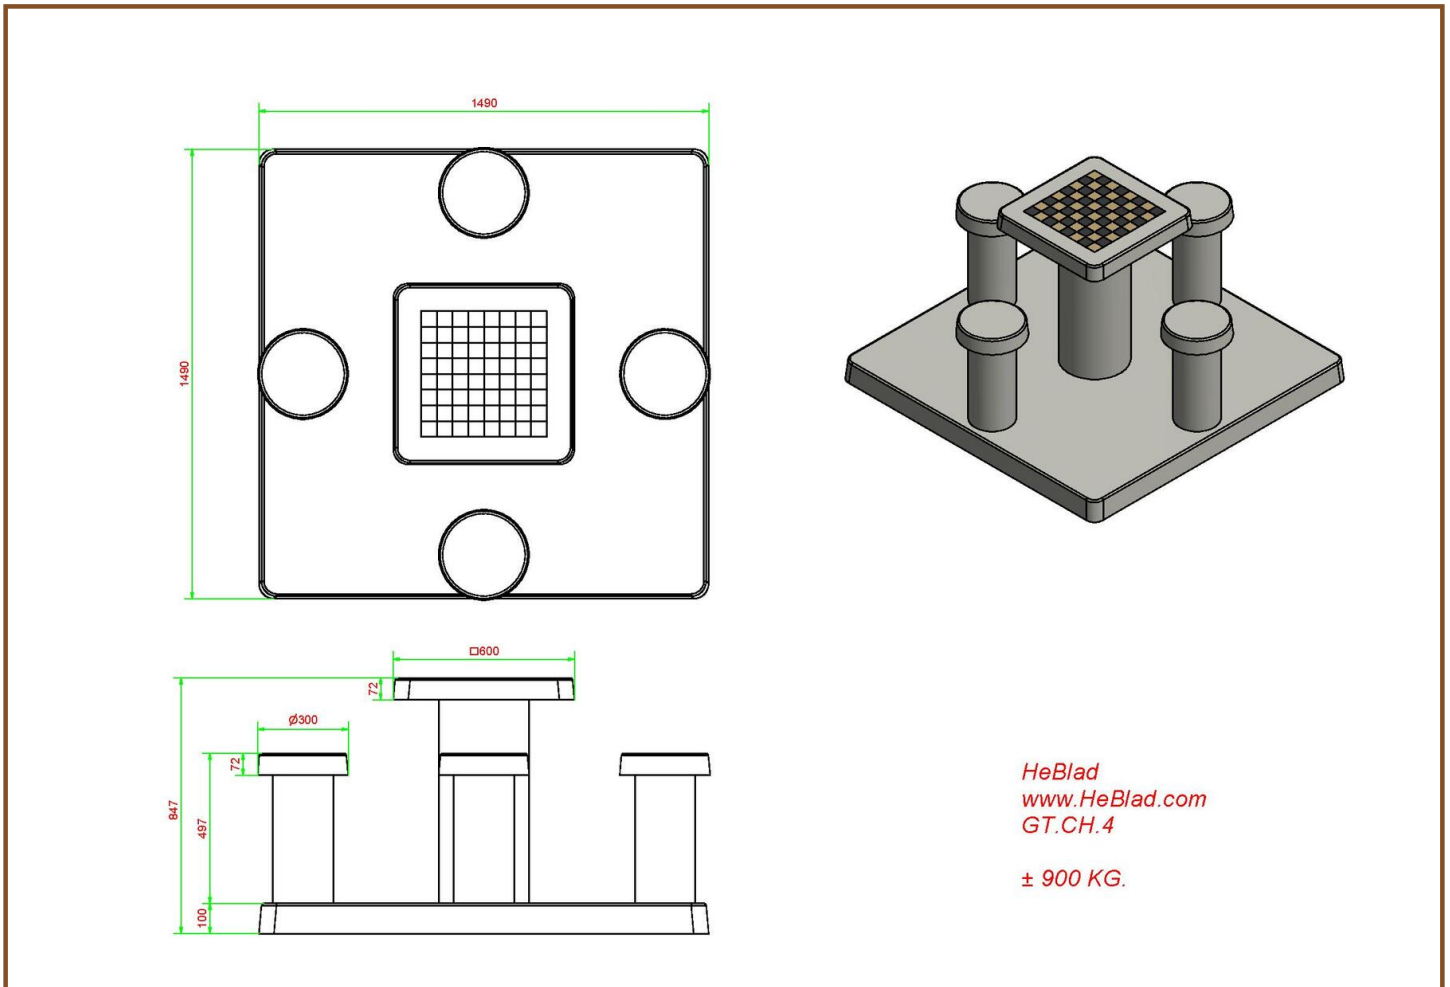

Specifications Chess Table Natural Concrete (4P)

Product code	GT.CH.4	Height tabletop	75 cm
Colour	Natural concrete	Seat height	50 cm
Dimensions (L x W x H)	149 x 149 x 85 cm	Dimensions base plate (L x W x H)	149 x 149 x 10 cm
Dimensions tabletop (L x W)	60 x 60 cm	Weight	900 kg
Tabletop thickness	7 cm		

Related products

Our products are delivered from our factory in the Netherlands.