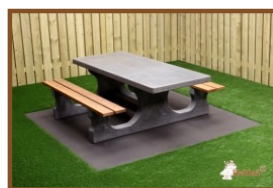

PS.DLAB.RT