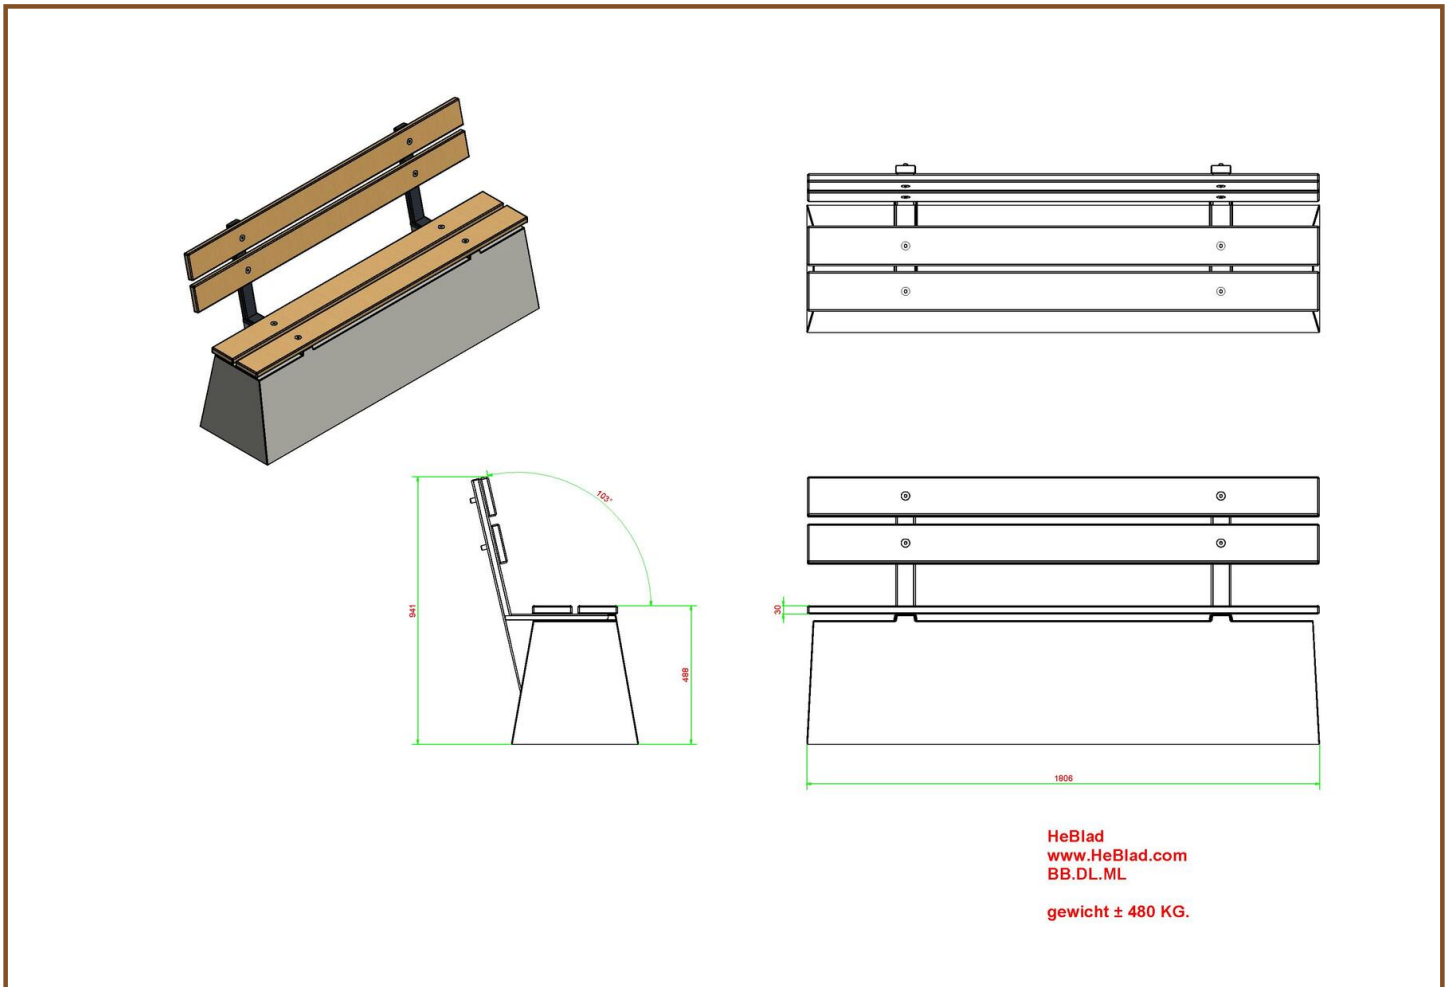

Specifications Bench DeLuxe with backrest Natural Concrete

Product code	BB.DL.ML	Material seat	Bamboo
Colour	Natural concrete	Seating corner	103 degrees
Dimensions (L x W x H)	180 x 45 x 95 cm	Number of seats	4
Seat height	48,5 cm	Weight	630 kg
Dimensions seat	180 x 30 cm		

Related products

Our products are delivered from our factory in the Netherlands.