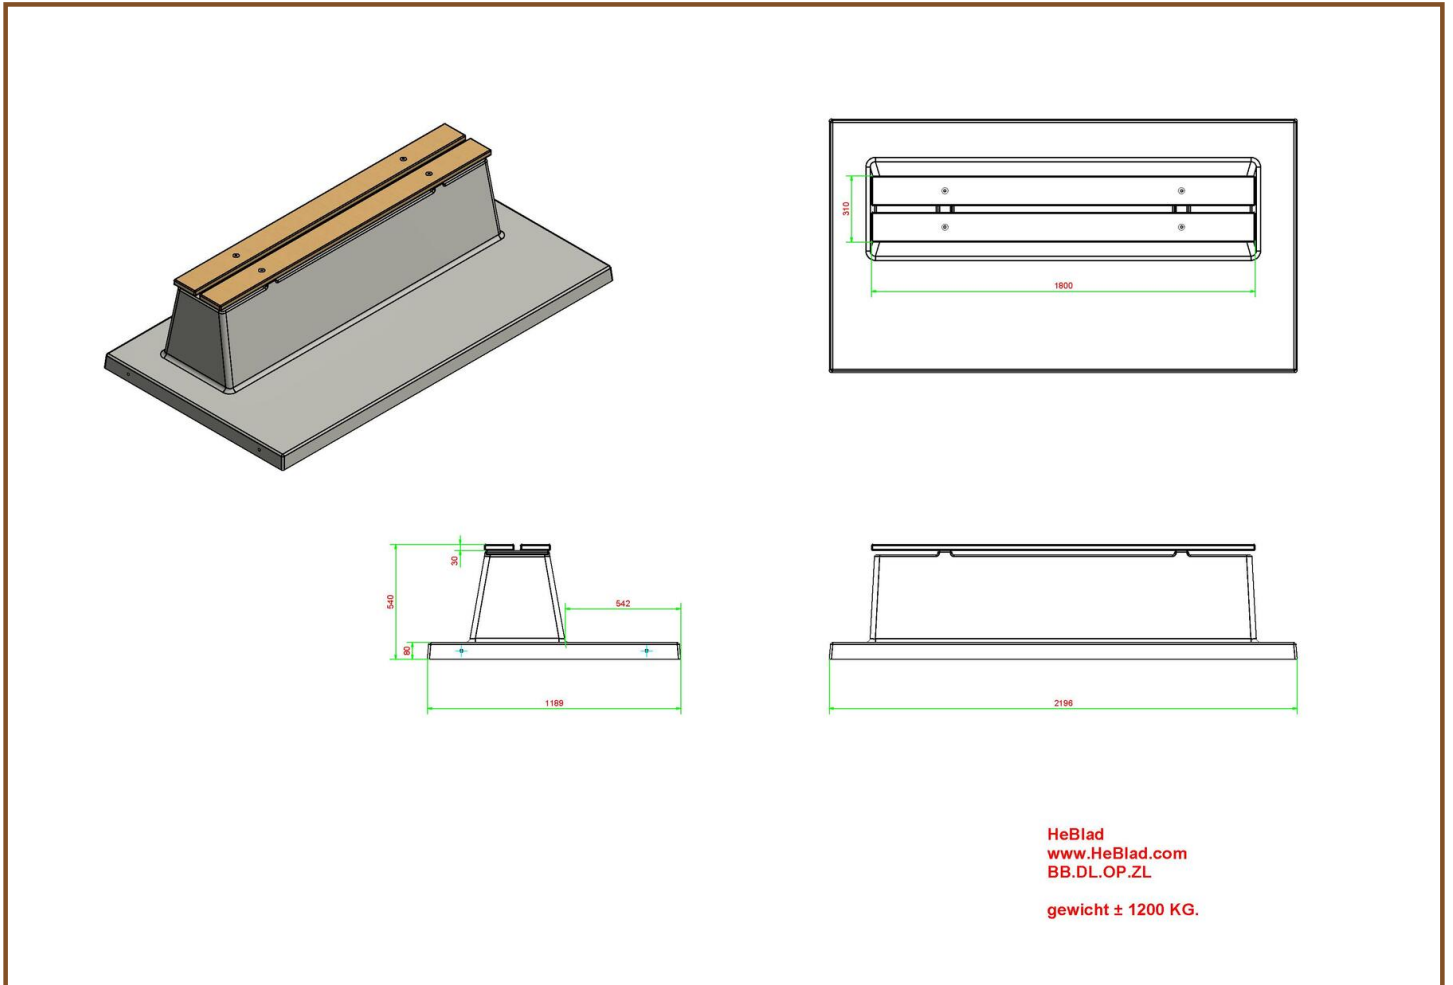

Specifications Bench DeLuxe with bottom plate without backrest Natural Concrete

Product code	BB.DL.OP.ZL	Material seat	Bamboo
Colour	Natural concrete	Number of seats	4
Dimensions (L x W x H)	219,5 x 119 x 56,5 cm	Dimensions base plate (L x W x H)	2195 x 119 x 8 cm
Seat height	45 cm	Finishing base plate	Smooth concrete
Dimensions seat	180 x 30 cm	Weight	1200 kg

Related products

Our products are delivered from our factory in the Netherlands.