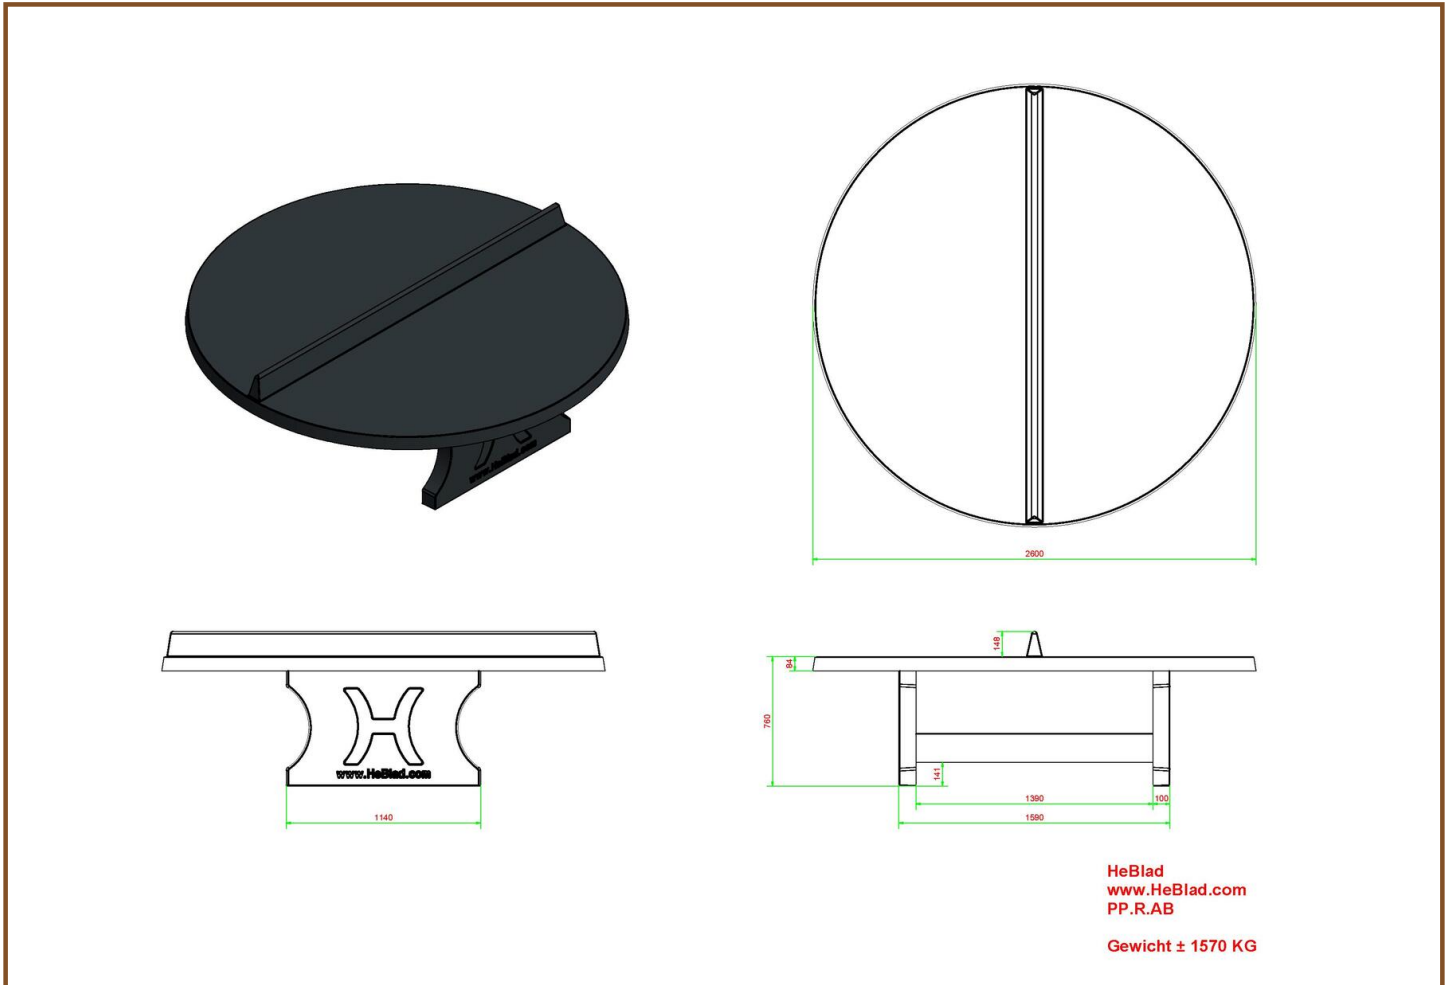

Specifications Round Ping-Pong table Anthracite-Concrete

Product code	PP.R.AB	Height tabletop	76 cm
Colour	Anthracite concrete	Height of the net	14,75 cm
Dimension playing surface (L x W)	∅ 260 cm	Weight	1570 kg
Dimensions bottom base plate	∅ 264 cm	Distance legs	149 cm (center to center)
Tabletop thickness	8,4 cm		

Related products

Our products are delivered from our factory in the Netherlands.