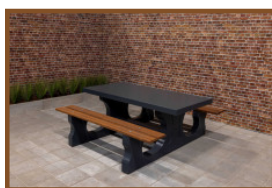

Specifications Picnic table DeLuxe

Product code	PS.DL	Seat height	50 cm
Colour	Natural concrete	Material seat	Bamboo
Dimensions (L x W x H)	180 x 187 x 75 cm	Distance legs	111 cm (center to center)
Dimensions tabletop (L x W)	180 x 90 cm	Weight	720 kg
Tabletop thickness	7 cm	Number of seats	8
Height tabletop	75 cm		

Related products

PS.DL.A

Our products are delivered from our factory in the Netherlands.