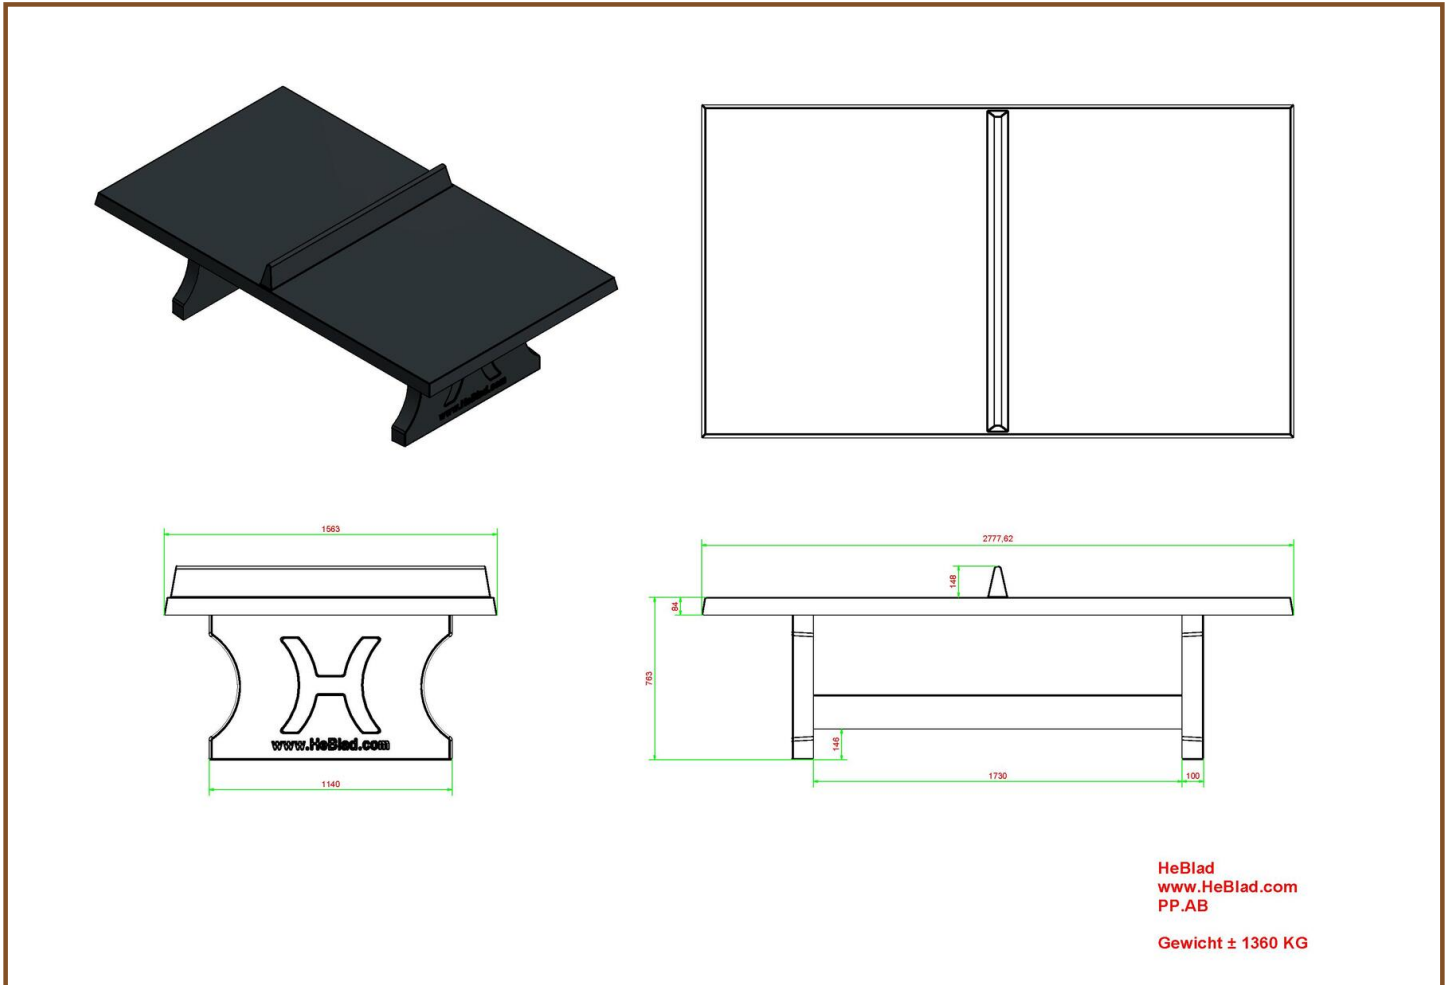

Just as solid as all other HeBlad tables and also moulded in one piece of solid concrete.

A beautiful asset at school yards, at campsites or the relax area of your sports club.

When you acquire this Ping-pong table, we guarantee you years of playing fun.

6 November 2024 - Prices subject to change

Our products are delivered from our factory in the Netherlands.

Specifications Ping-pong table Anthracite-Concrete

Product code	PP.AB	Height tabletop	76 cm
Colour	Anthracite concrete	Height of the net	14,75 cm
Dimension playing surface (L x W)	274 x 152 cm	Weight	1360 kg
Dimensions bottom base plate	278 x 156 cm	Distance legs	183 cm (center to center)
Tabletop thickness	8,4 cm		