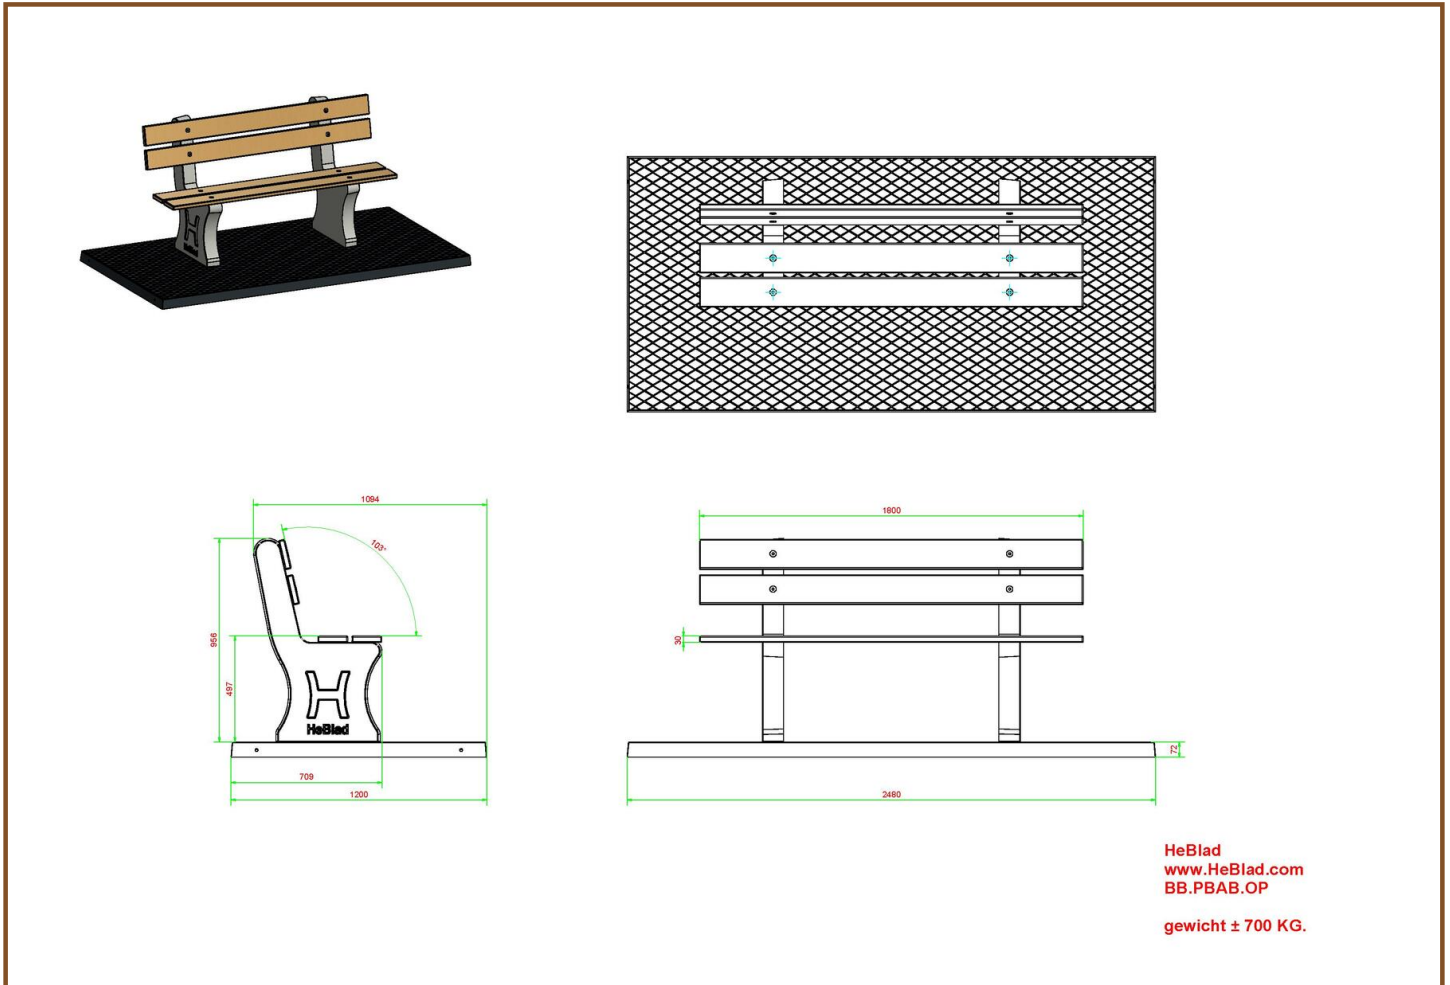

Specifications Park Bench with bottom plate Anthracite-Concrete

Product code	BB.PBAB.OP	Material seat	Bamboo
Colour	Anthracite concrete	Number of seats	4
Dimensions (L x W x H)	248 x 120 x 103 cm	Dimensions base plate (L x W x H)	120 x 7 cm
Dimensions seat	180 x 30 cm	Finishing base plate	Anti-slip (window) profile
Seat height	49 cm	Weight	700 kg

Related products 103 degrees

Our products are delivered from our factory in the Netherlands.