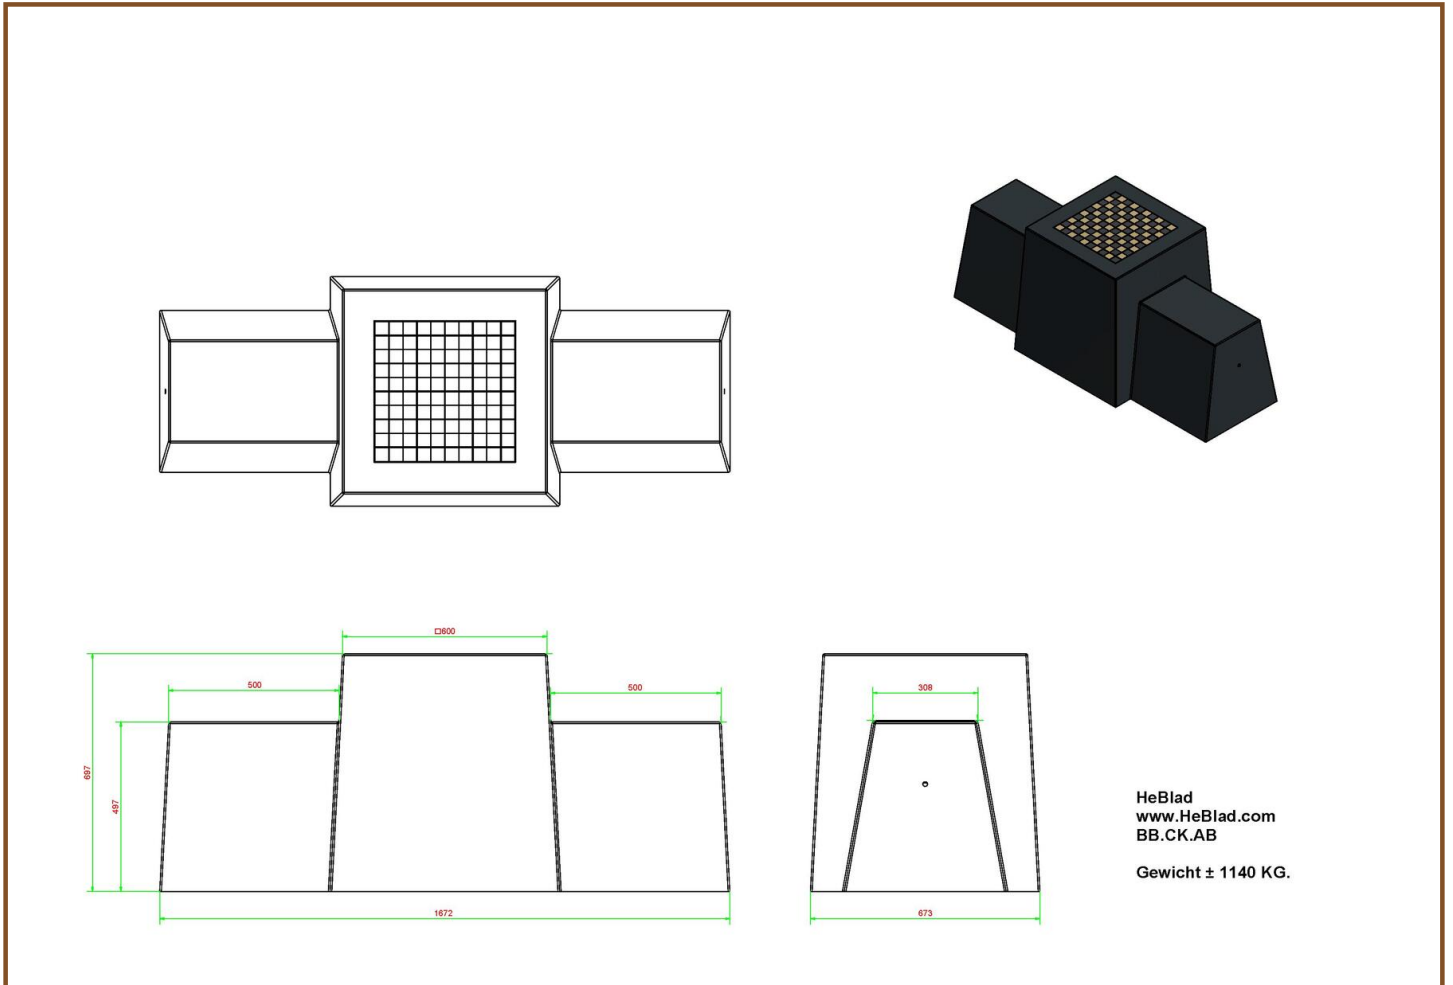

Specifications Checkers/Drafts Bench, Anthracite-Concrete

Product code	BB.CK.AB	Height tabletop	70 cm
Colour	Anthracite concrete	Weight	1140 kg
Dimensions (L x W x H)	167 x 67 x 70 cm	Number of seats	2
Seat height	50 cm		

Related products

Our products are delivered from our factory in the Netherlands.