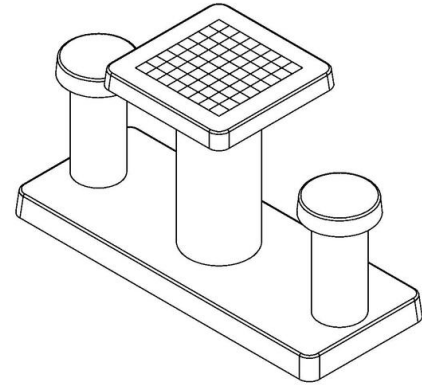

HeBlad
www.HeBlad.com
GT.CH.2

Gewicht ± 490 KG.

Specifications Chess Table Natural Concrete (2P)

Product code	GT.CH.2	Height tabletop	75 cm
Colour	Natural concrete	Seat height	50 cm
Dimensions (L x W x H)	149 x 60 x 85 cm	Dimensions base plate (L x W x H)	1490 x 60 x 10 cm
Dimensions tabletop (L x W)	60 x 60 cm	Weight	425 kg
Tabletop thickness	7 cm