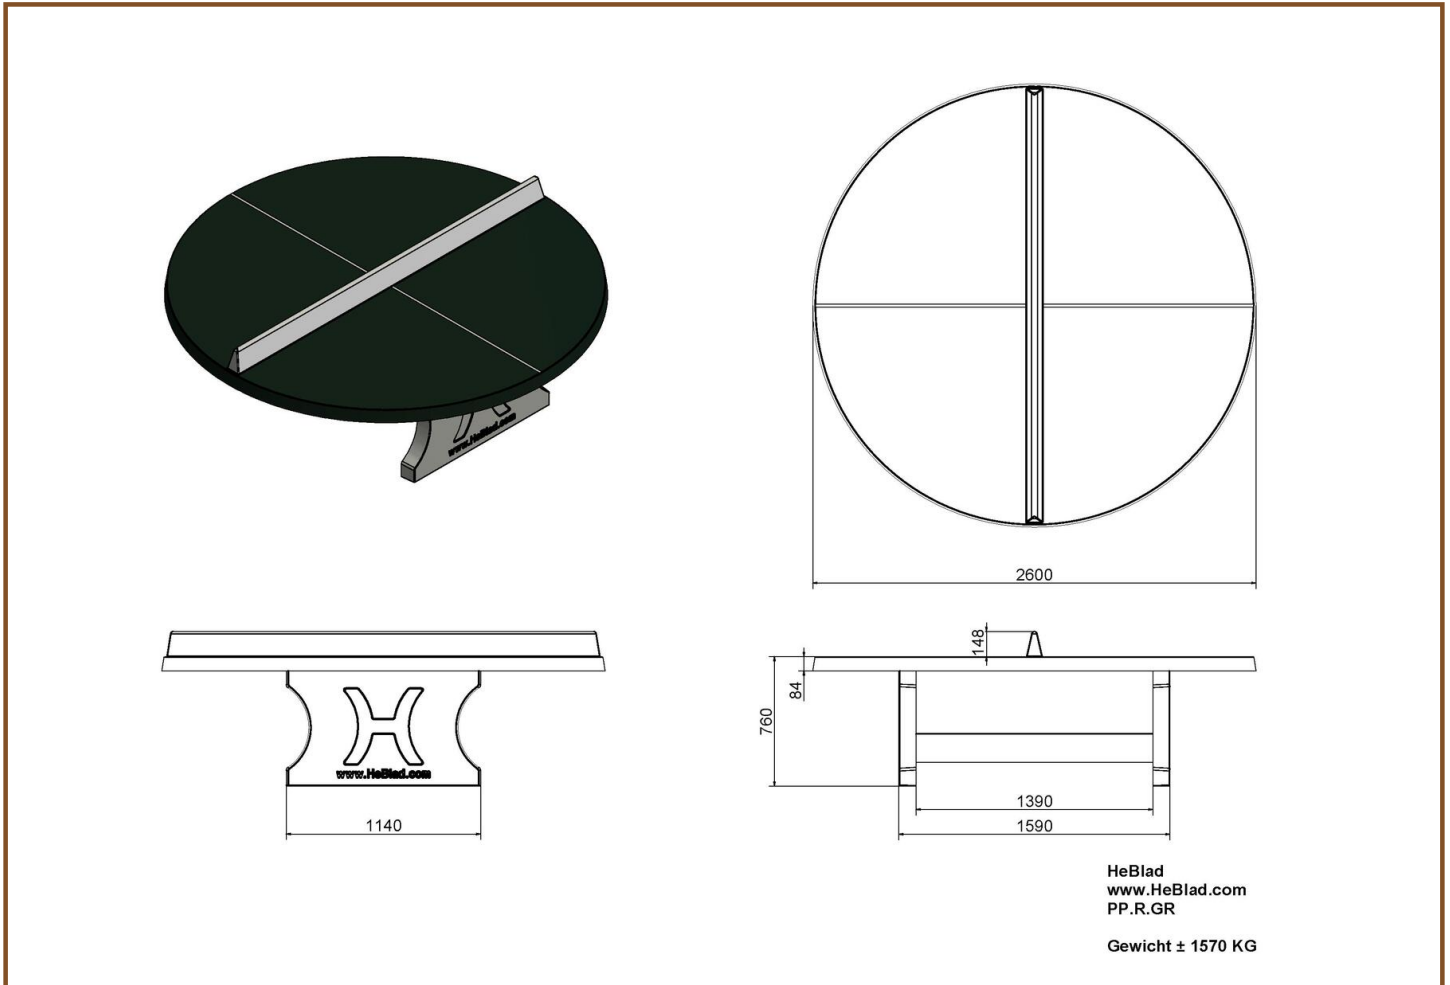

Specifications Concrete Ping-pong table green, round

Product code	PP.R.GR	Height tabletop	76 cm
Colour	Groen - RAL 6009	Height of the net	14,75 cm
Dimension playing surface (L x W)	∅ 260 cm	Weight	1570 kg
Dimensions bottom base plate	∅ 264 cm	Distance legs	149 cm (center to center)
Tabletop thickness	8,4 cm		

Related products

Our products are delivered from our factory in the Netherlands.