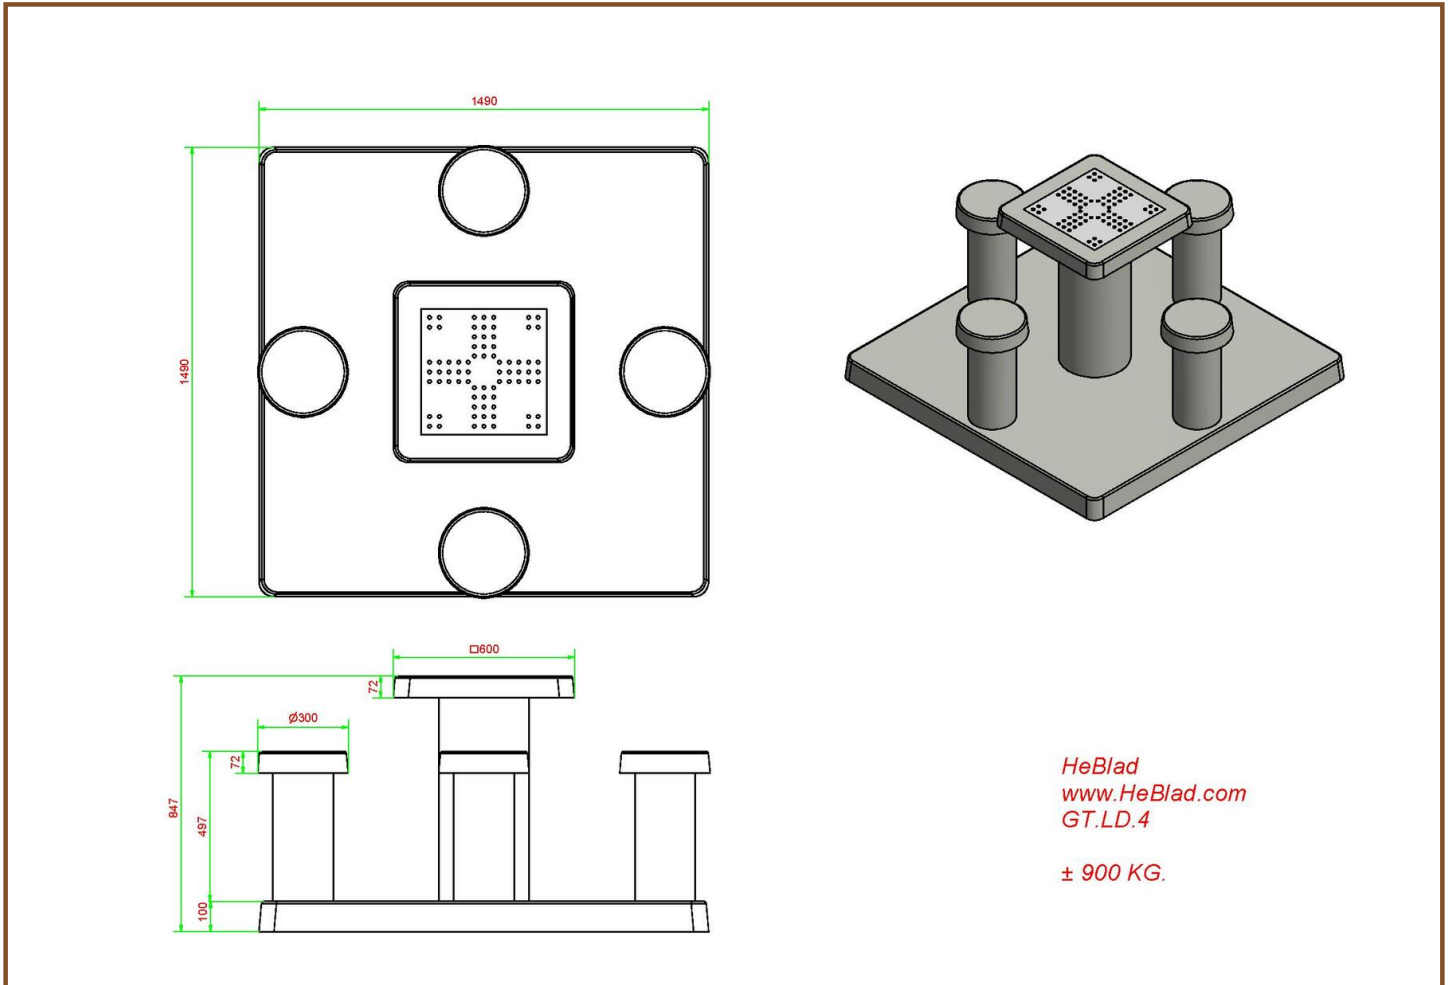

Specifications Ludo Game Table Naturel Concrete (4P)

Product code	GT.LD.4	Height tabletop	75 cm
Colour	Natural concrete	Seat height	50 cm
Dimensions (L x W x H)	149 x 149 x 85 cm	Dimensions base plate (L x W x H)	149 x 149 x 10 cm
Dimensions tabletop (L x W)	60 x 60 cm	Weight	900 kg
Tabletop thickness	7 cm		

Related products

Our products are delivered from our factory in the Netherlands.