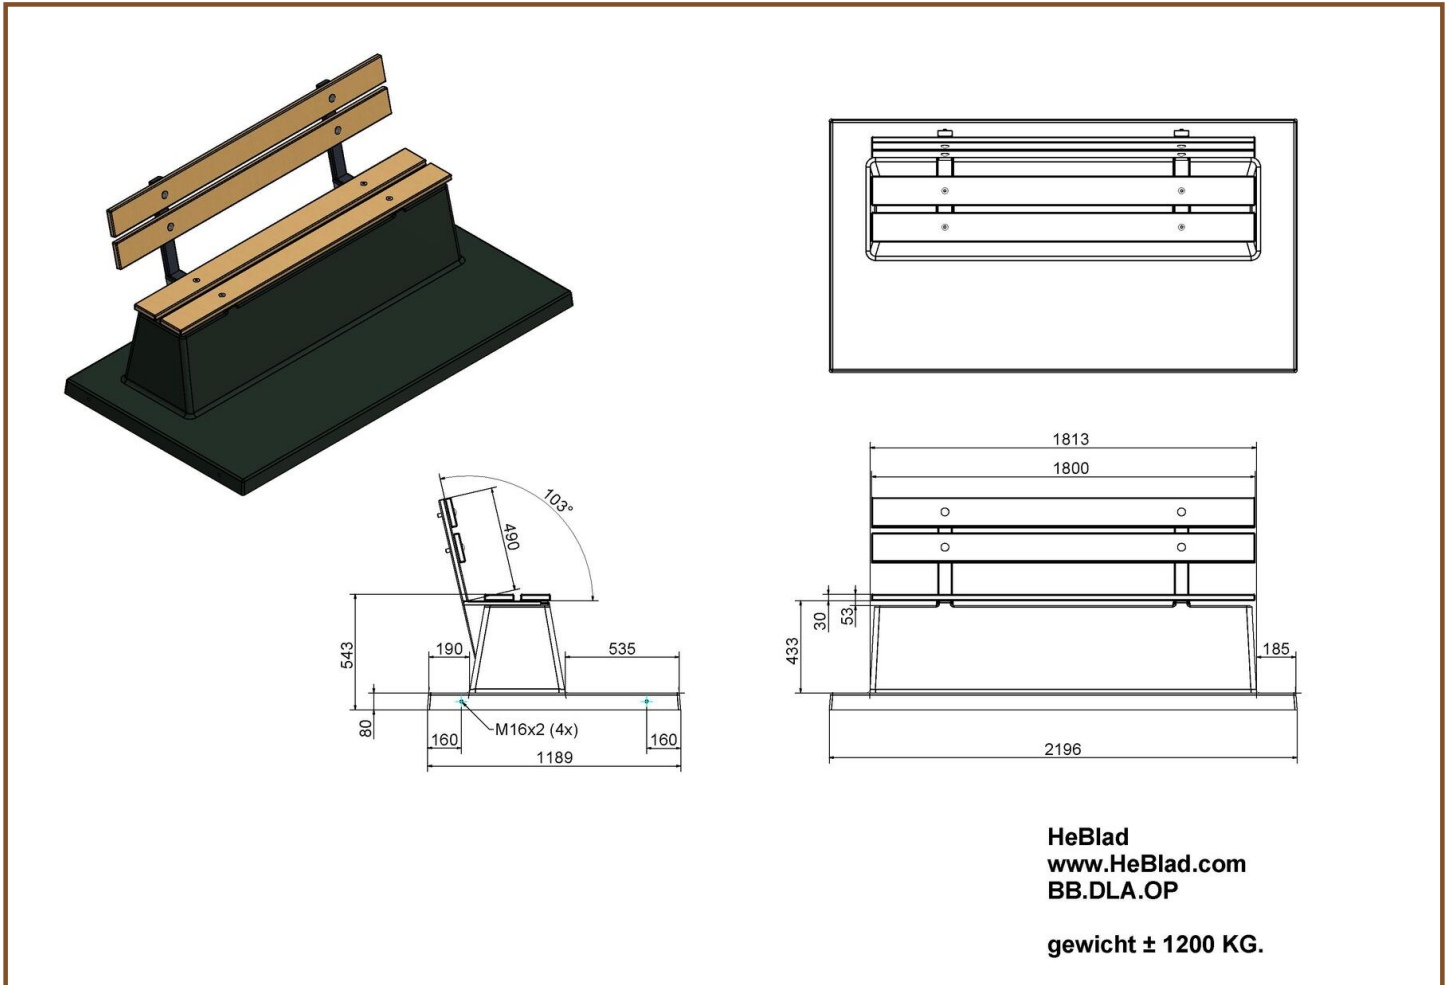

Specifications Concrete bench DeLuxe with bottom plate and backrest Anthracite

Product code	BB.DLA.OP	Seating corner	103 degrees
Colour	Anthracite lacquered, RAL 7016	Number of seats	4
Dimensions (L x W x H)	219,5 x 119 x 103 cm	Dimensions base plate (L x W x H)	1189 x 160 x 8 cm
Seat height	45 cm	Finishing base plate	Smooth concrete
Dimensions seat	180 x 30 cm	Weight	1230 kg

Related products

Our products are delivered from our factory in the Netherlands.