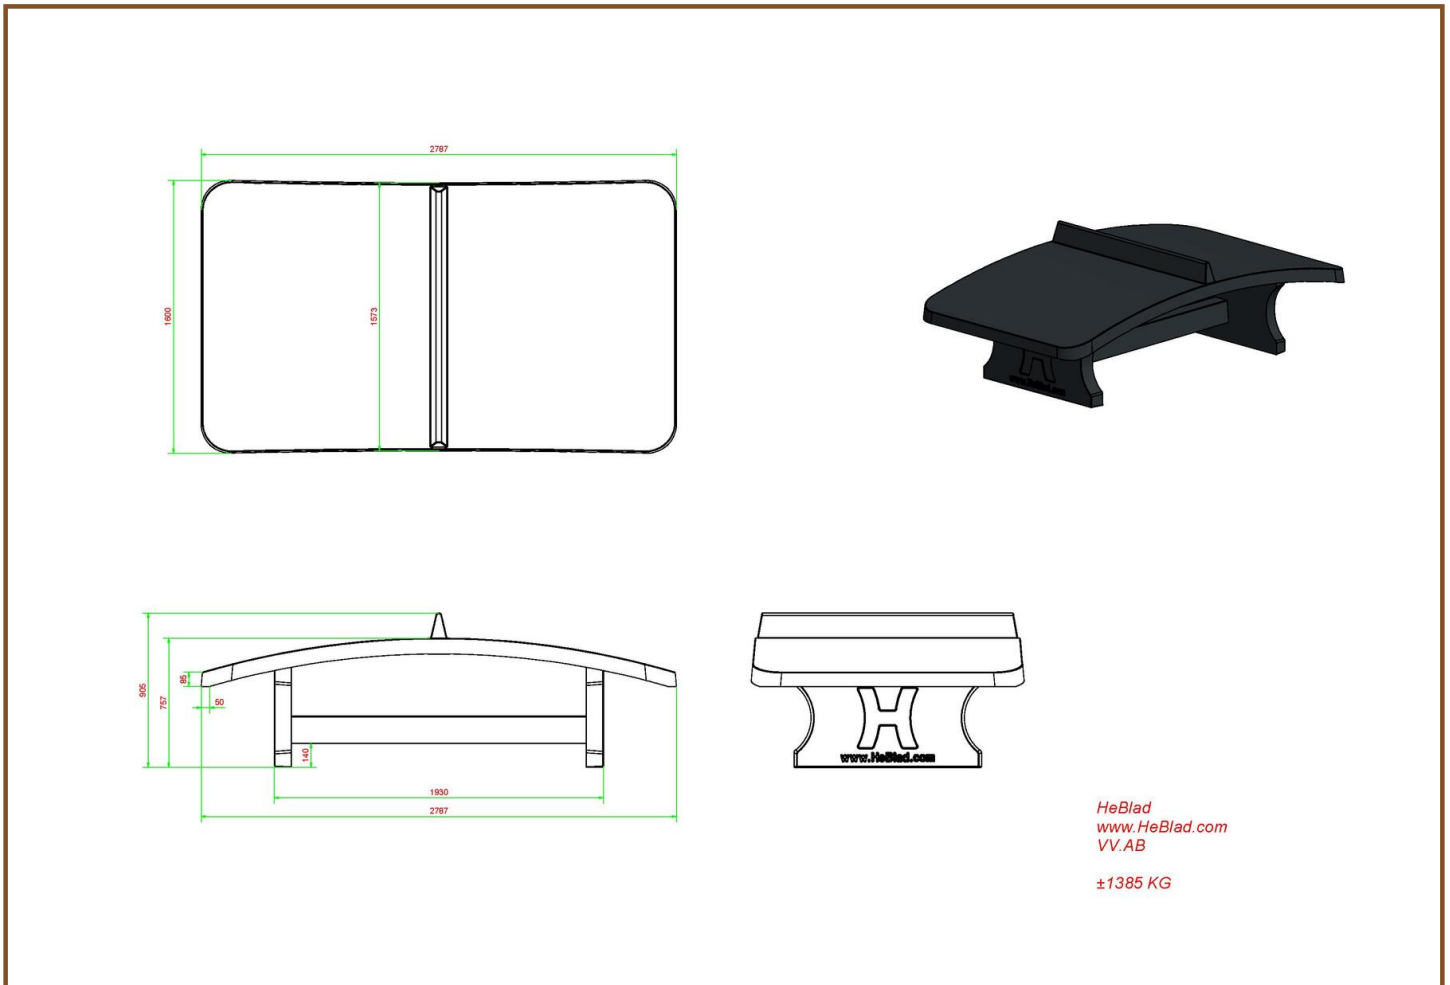

Specifications Foot Volleyball Table Anthracite-Concrete

Product code	VV.AB	Height tabletop	76 cm
Colour	Anthracite concrete	Height of the net	14,75 cm
Dimension playing surface (L x W)	274 x 152 cm	Weight	1385 kg
Dimensions bottom base plate	278 x 156 cm	Distance legs	183 cm (center to center)
Tabletop thickness	8,4 cm		

Related products

Our products are delivered from our factory in the Netherlands.