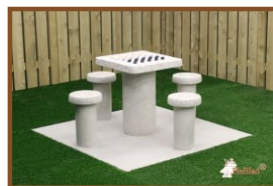

head office address

HeBlad BV
Diamantweg 22
NL - 5527 LC Hapert

Related products

HB.FB.A

PP.R.BL

GT.CK.G4

HB.FB.Ball6

HB.FBSC.set