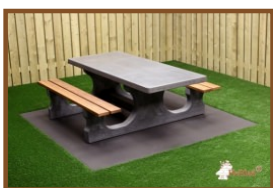

Related products 77 cm

PS.DLAB.RT