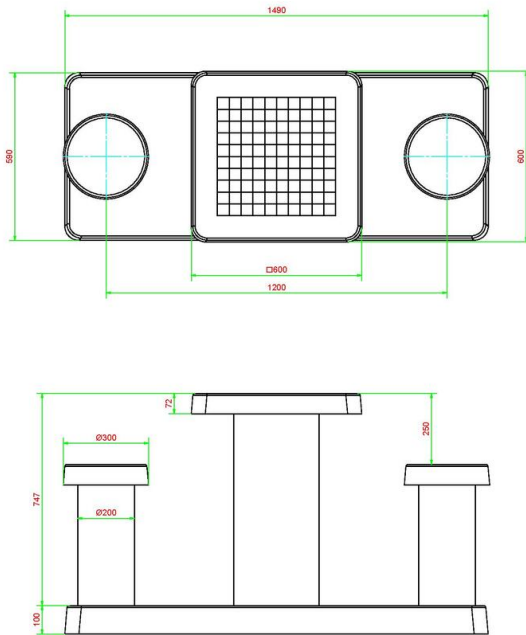

HeBlad
www.HeBlad.com
GT.CK.AB2

Gewicht ± 490 KG.

Specifications Checkers/Drafts Table Anthracite-Concrete (2P)

Product code	GT.CK.AB2	Height tabletop	75 cm
Colour	Anthracite concrete	Seat height	50 cm
Dimensions (L x W x H)	149 x 59 x 85 cm	Dimensions base plate (L x W x H)	1490 x 60 x 10 cm
Dimensions tabletop (L x W)	60 x 60 cm	Weight	425 kg
Tabletop thickness	7 cm		