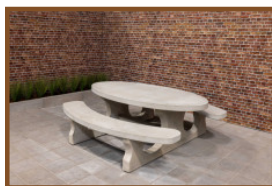

Specifications Bench natural concrete oval

Product code	BB.ST.OV	Material seat	Beton
Colour	Natural concrete	Number of seats	4
Dimensions (L x W x H)	185 x 70 x 50 cm	Weight	900 kg
Seat height	50 cm		

Related products

PS.ST.OV

Our products are delivered from our factory in the Netherlands.