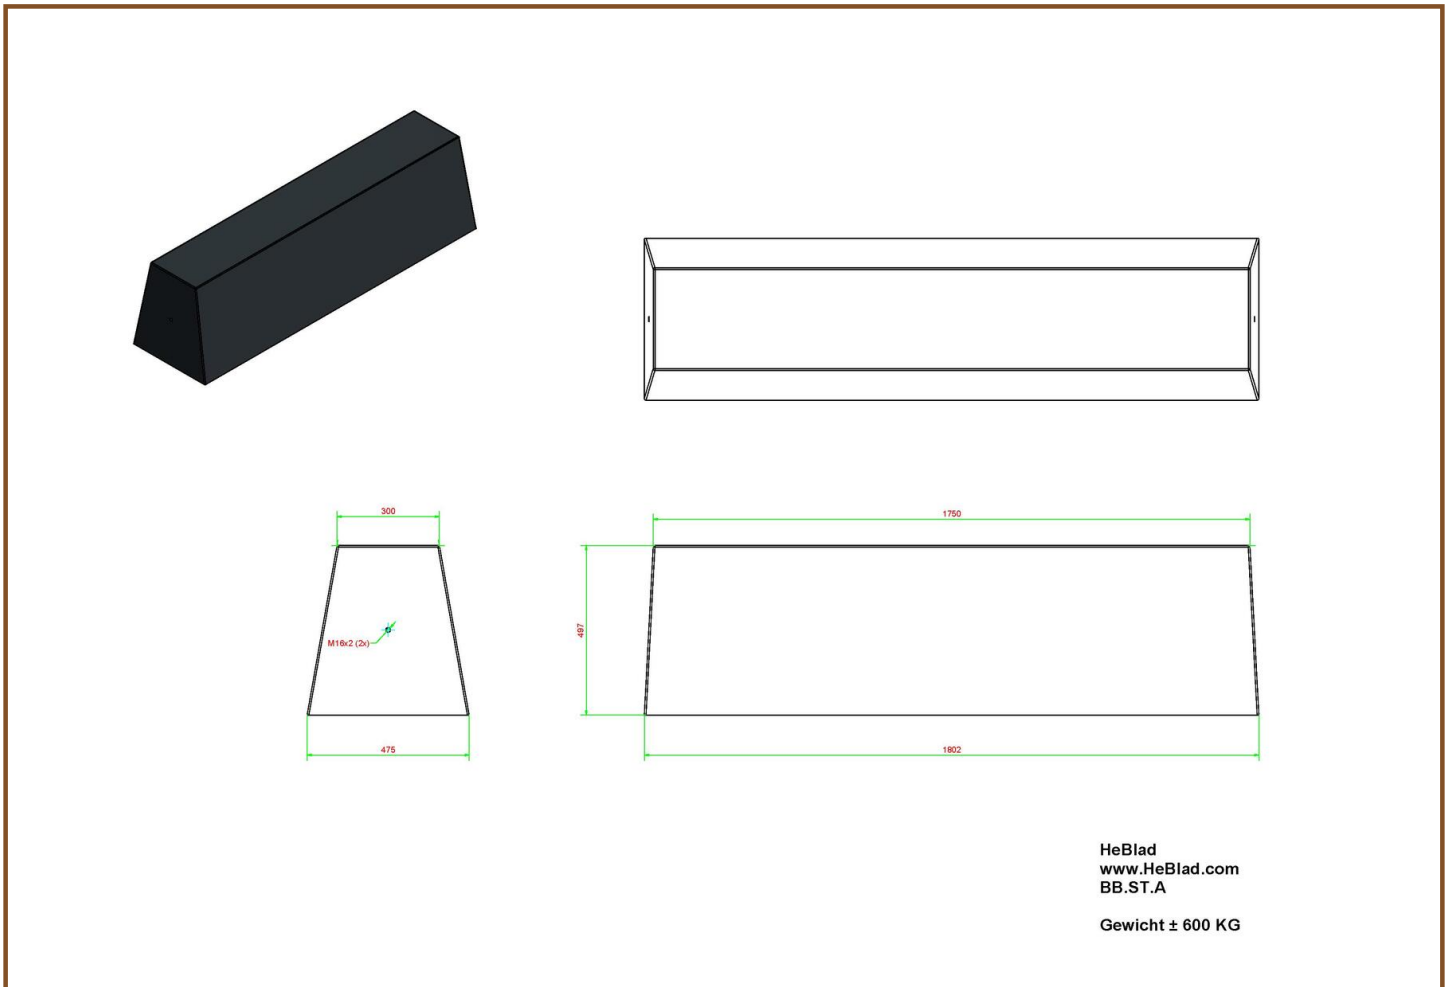

Specifications Concrete Bench Standard Anthracite

Product code	BB.ST.A	Seat height	50 cm
Colour	Anthracite lacquered, RAL 7016	Material seat	Beton
Dimensions (L x W x H)	180 x 47,5 x 50 cm	Number of seats	4
Dimensions seat	175 x 30 cm	Weight	800 kg

Related products

Our products are delivered from our factory in the Netherlands.