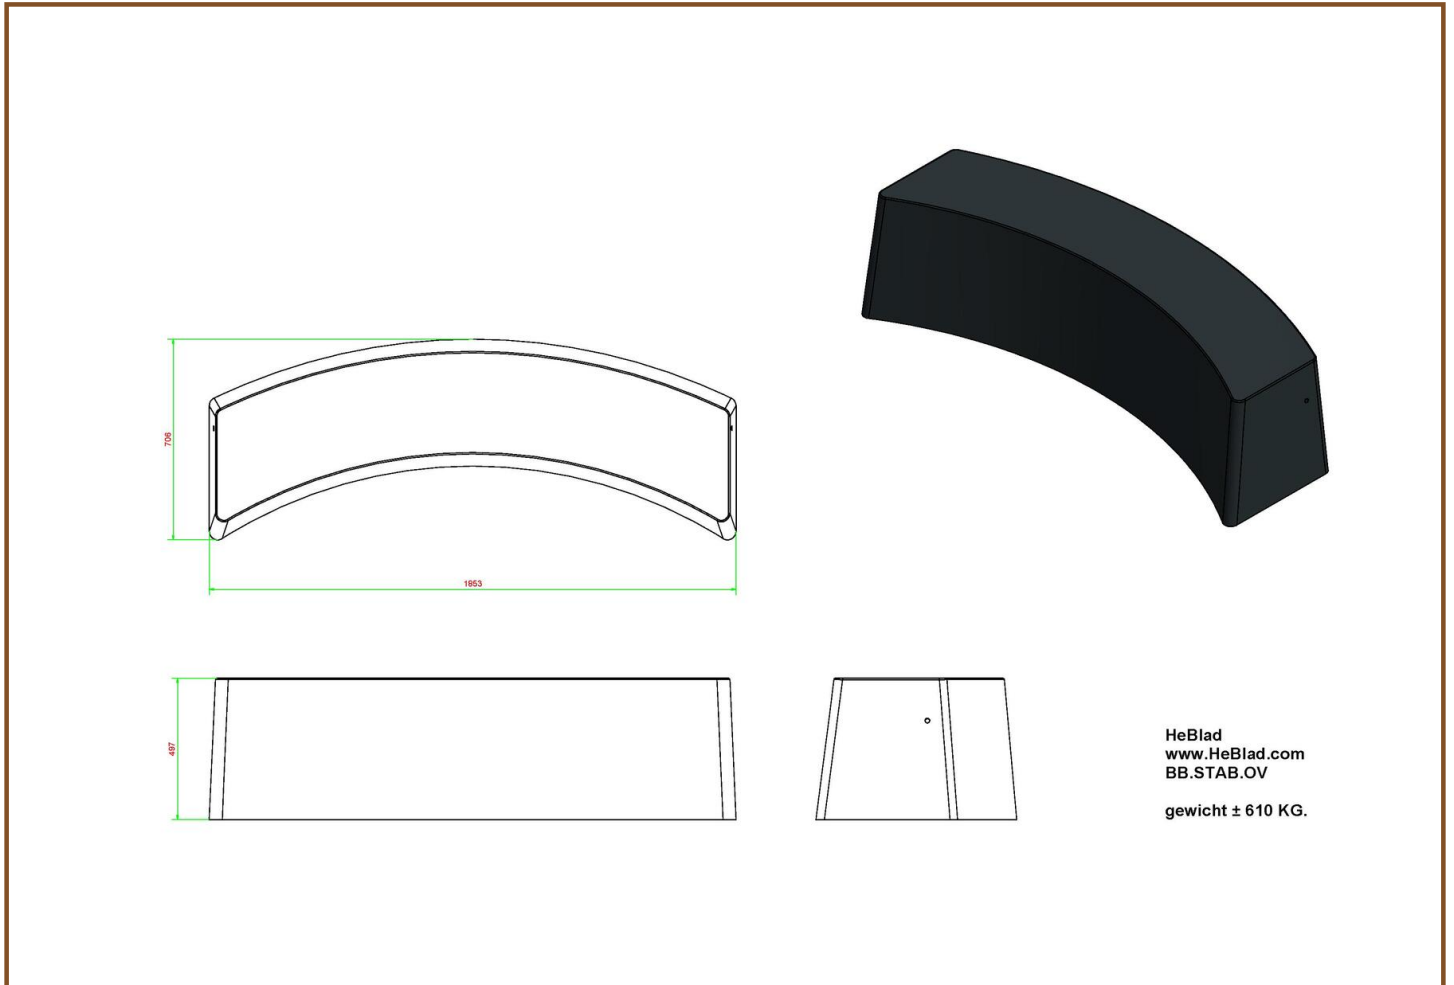

Specifications Bench standard oval anthracite-concrete

Product code	BB.STAB.OV	Material seat	Beton
Colour	Anthracite concrete	Number of seats	4
Dimensions (L x W x H)	185 x 70 x 50 cm	Weight	900 kg
Seat height	50 cm		

Related products

Our products are delivered from our factory in the Netherlands.