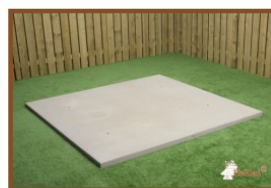

Specifications Picnic table DeLuxe Oval Natural Concrete

Product code	PS.DL.OV	Seat height	50 cm
Colour	Natural concrete	Material seat	Bamboo
Dimensions (L x W x H)	211 x 205 x 75 cm	Distance legs	110 cm (center to center)
Dimensions tabletop (L x W)	205 x 110 cm	Weight	750 kg
Tabletop thickness	7 cm	Number of seats	8

Related products 75 cm

OP.PS

Our products are delivered from our factory in the Netherlands.