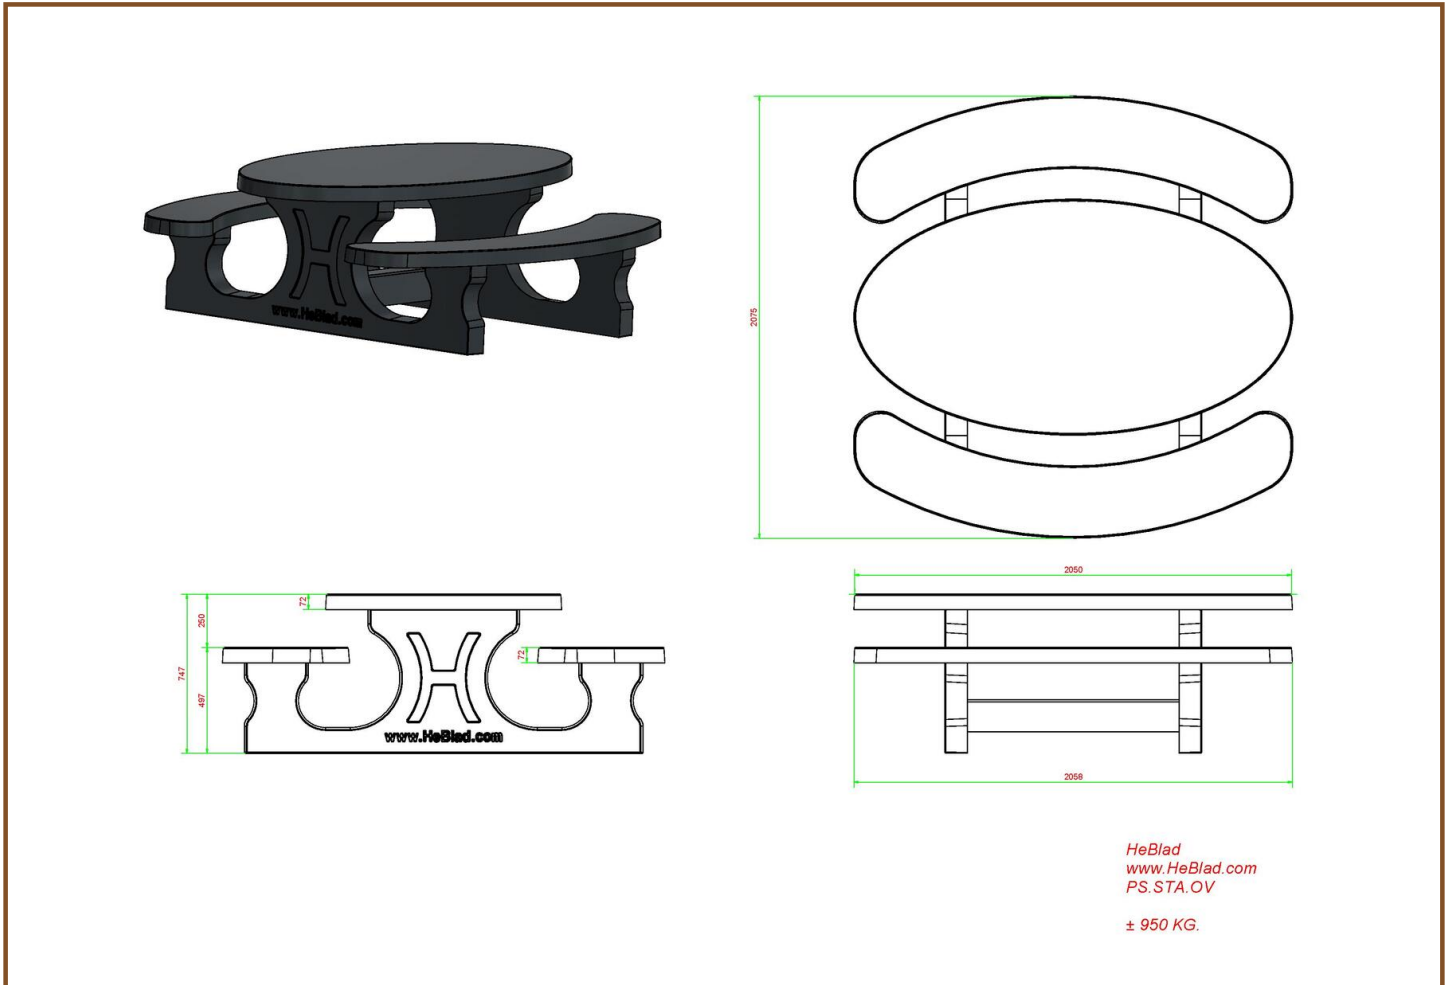

Specifications Concrete Picnic table Standard Oval Anthracite

Product code	PS.STA.OV	Seat height	50 cm
Colour	Anthracite lacquered, RAL 7016	Material seat	Beton
Dimensions (L x W x H)	211 x 205 x 75 cm	Distance legs	110 cm (center to center)
Dimensions tabletop (L x W)	205 x 110 cm	Weight	950 kg
Tabletop thickness	7 cm	Number of seats	8

Related products