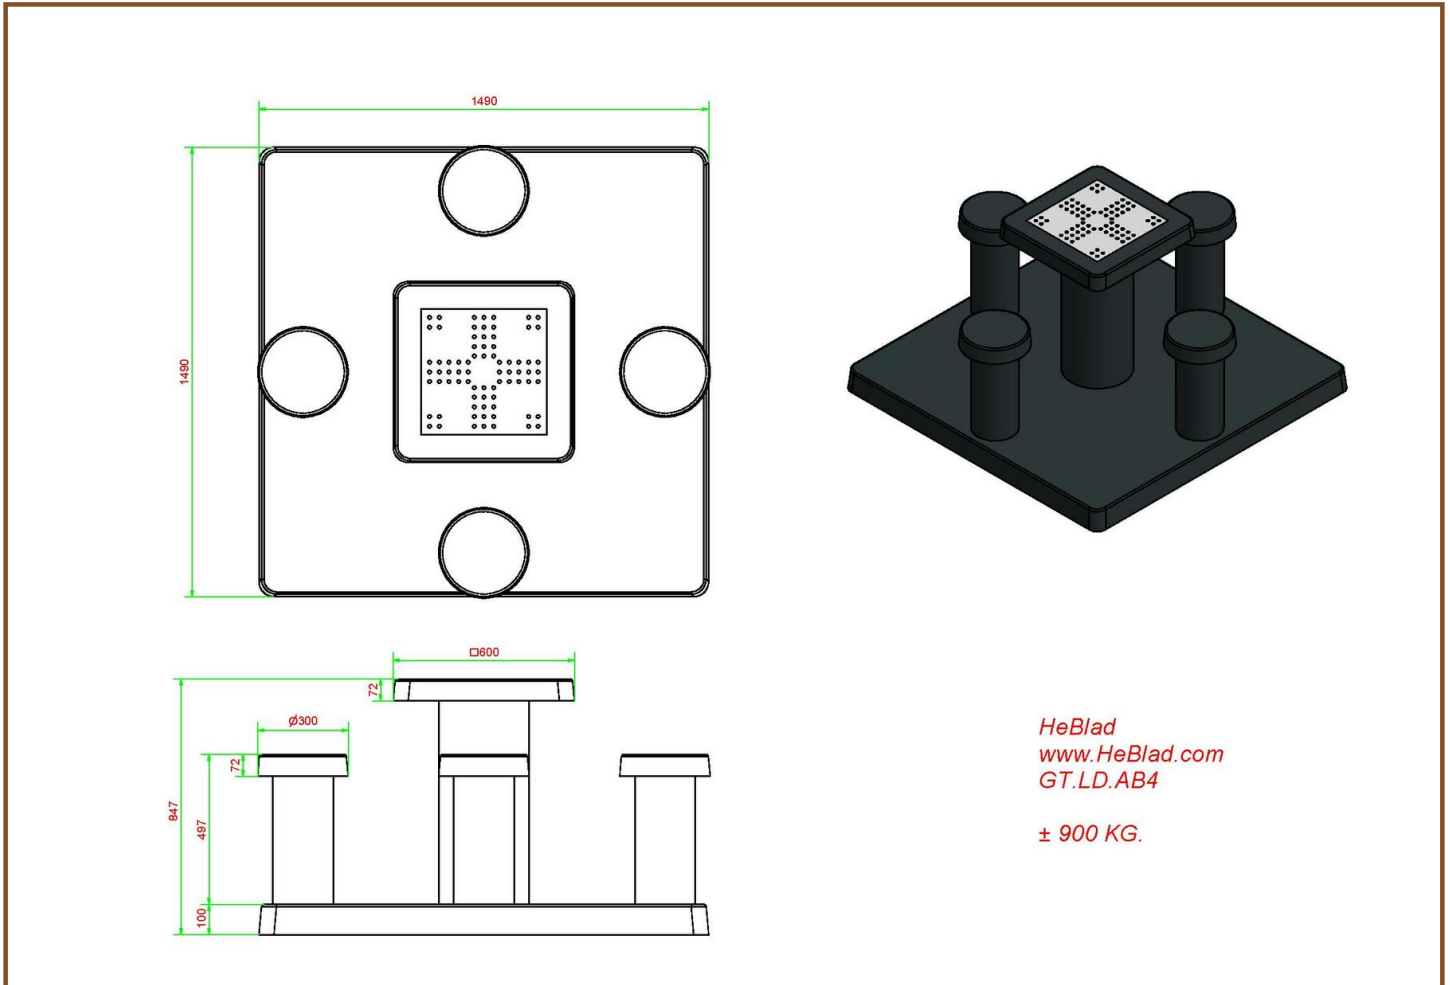

HeBlad
www.HeBlad.com
GT.LD.AB4

± 900 KG.

Specifications Ludo Game Table Anthracite-Concrete (4P)

Product code	GT.LD.AB4	Height tabletop	75 cm
Colour	Anthracite concrete	Seat height	50 cm
Dimensions (L x W x H)	149 x 149 x 85 cm	Dimensions base plate (L x W x H)	149 x 149 x 10 cm
Dimensions tabletop (L x W)	60 x 60 cm	Weight	900 kg
Tabletop thickness	7 cm		

Related products

Our products are delivered from our factory in the Netherlands.