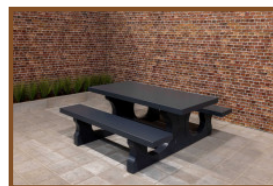

Specifications Concrete Picnic table DeLuxe Anthracite

Product code	PS.DL.A	Seat height	49.7 cm
Colour	Anthracite lacquered, RAL 7016	Material seat	Bamboo
Dimensions (L x W x H)	180 x 187 x 75 cm	Distance legs	111 cm (center to center)
Dimensions tabletop (L x W)	180 x 90 cm	Weight	720 kg
Tabletop thickness	7.2 cm	Number of seats	8

Related products

PS.ST.A

Our products are delivered from our factory in the Netherlands.