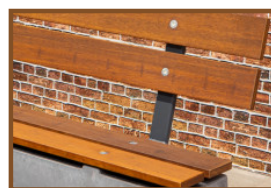

PS.Plank

Our products are delivered from our factory in the Netherlands.