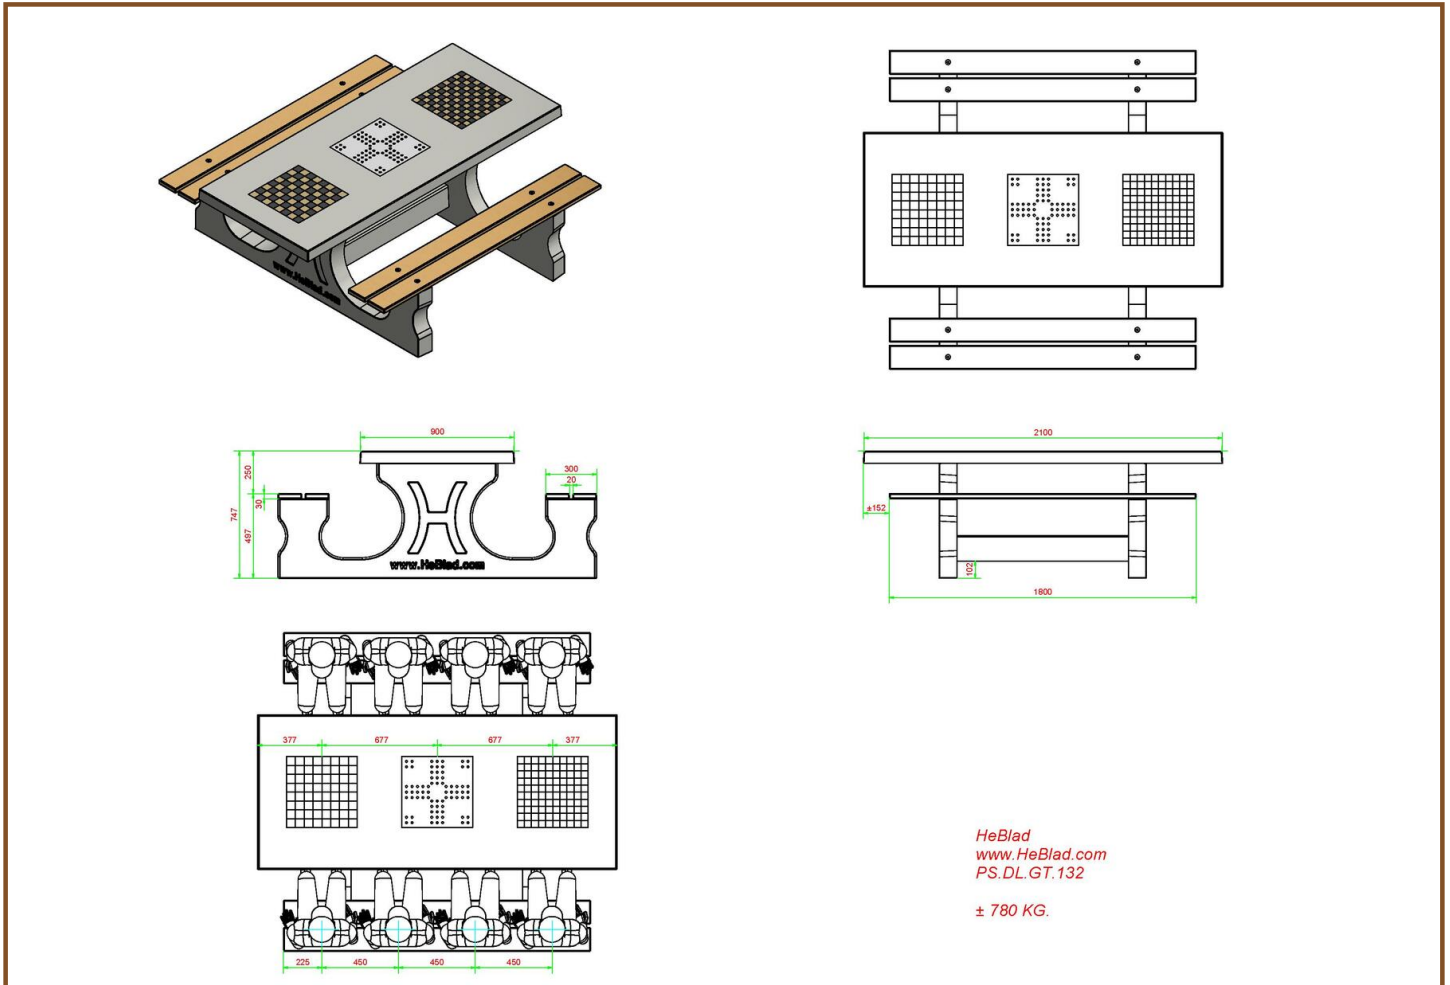

Our products are delivered from our factory in the Netherlands.

Specifications Multi Gaming table (1-3-2) DeLuxe

Product code	PS.DL.GT.132	Height tabletop	75 cm
Colour	Natural concrete	Seat height	50 cm
Dimensions (L x W x H)	210 x 193 x 75 cm	Material seat	Bamboo
Dimensions tabletop (L x W)	210 x 90 cm	Distance legs	111 cm (center to center)
Tabletop thickness	7 cm	Weight	780 kg