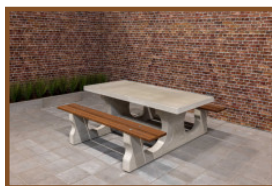

Specifications Bench DeLuxe Natural Concrete

Product code	BB.DL	Seat height	50 cm
Colour	Natural concrete	Material seat	Bamboo
Dimensions (L x W x H)	180 x 45 x 50 cm	Number of seats	4
Dimensions seat	180 x 30 cm	Weight	700 kg

Related products

PS.DL

Our products are delivered from our factory in the Netherlands.