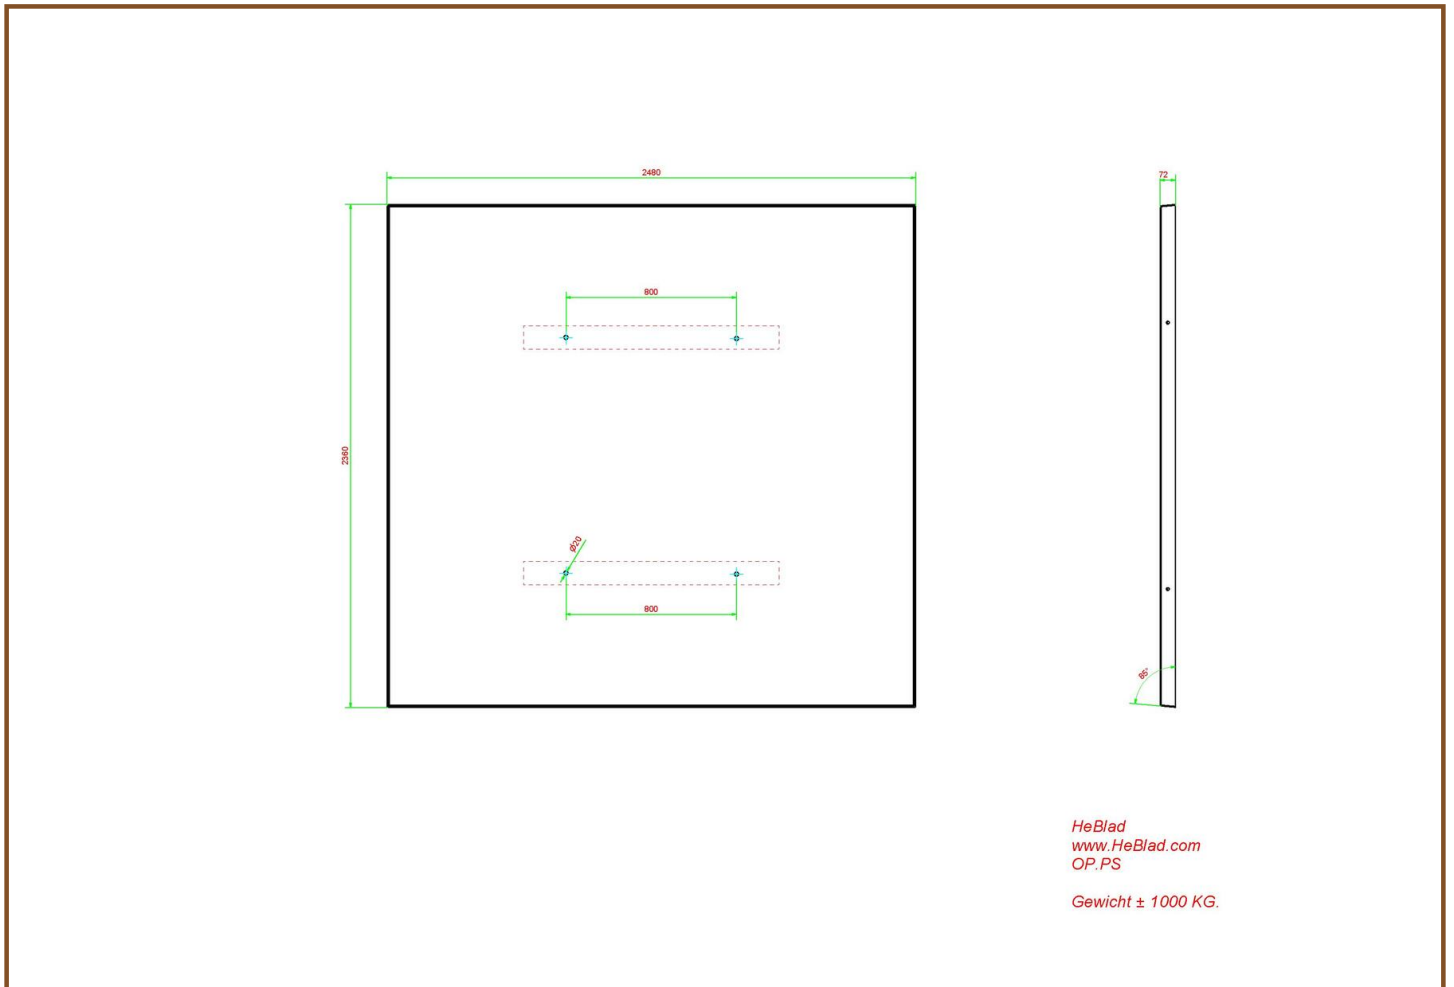

Specifications Bottom plate Picnic table Natural Concrete

Product code	OP.PS	Weight	1000 kg
Colour	Natural concrete	lifting device	Concrete screw sleeve M16 on 4 sides
Dimensions (L x W x H)	248 x 236 x 7 cm	preparation attachment	Holes for bolts M16
Finishing base plate	Anti-slip (window) profile		

Related products

Our products are delivered from our factory in the Netherlands.