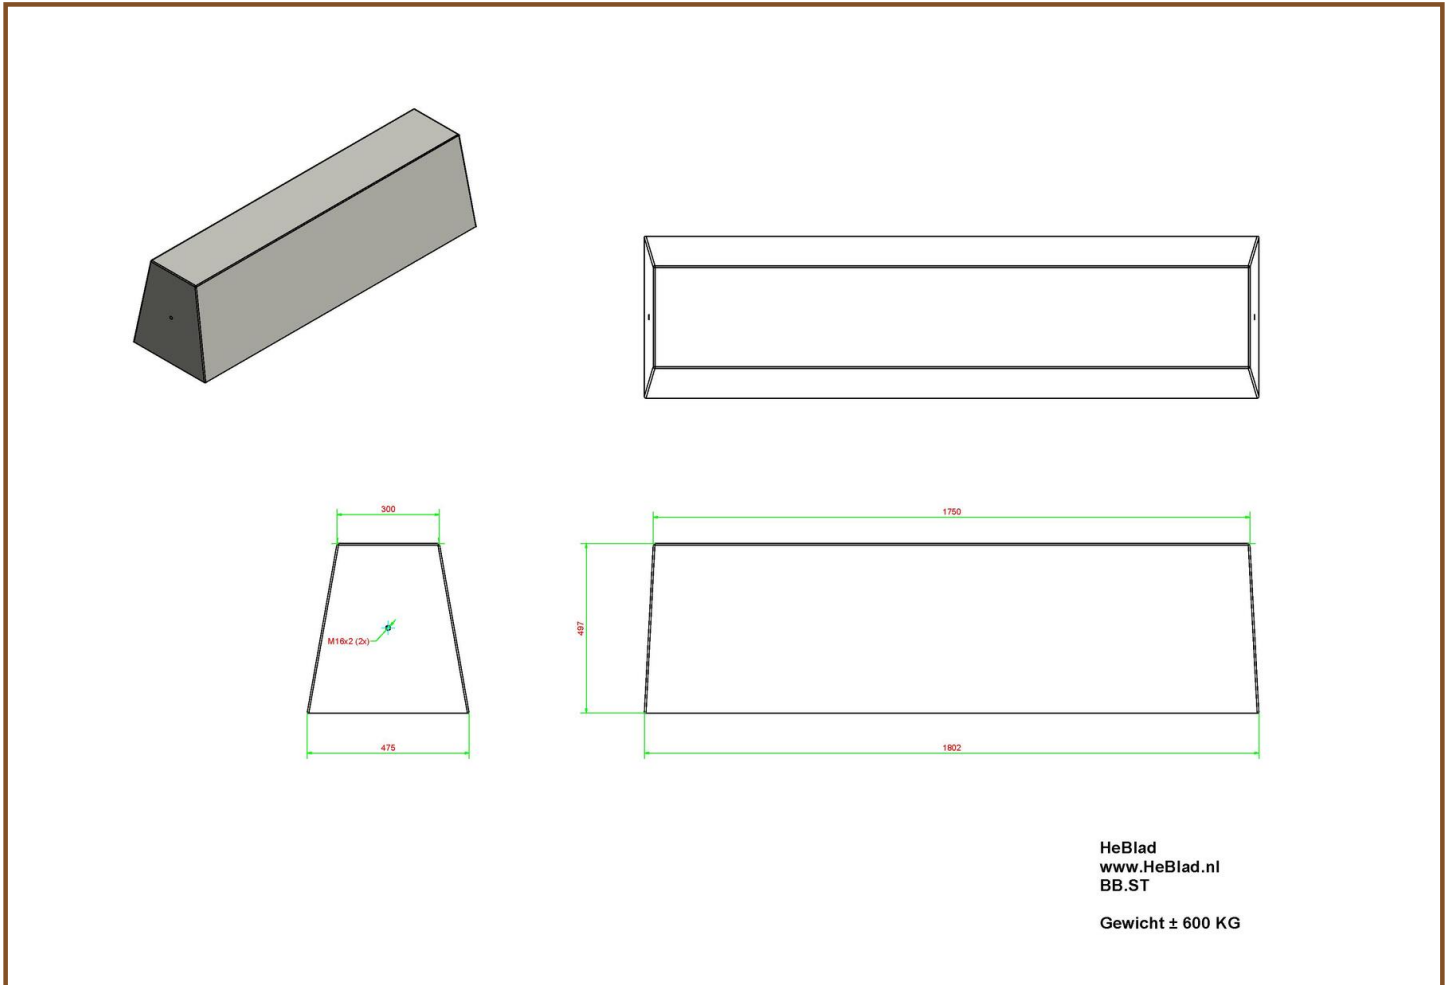

Specifications Bench Standard Natural Concrete

Product code	BB.ST	Seat height	47,5 cm
Colour	Natural concrete	Material seat	Beton
Dimensions (L x W x H)	180 x 50 x 47,5 cm	Number of seats	4
Dimensions seat	175 x 30 cm	Weight	800 kg

Related products