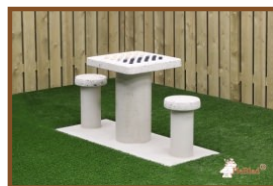

Specifications Allen wrench of 2.5 mm

Product code HB.FB.Inbus25

head office address

HeBlad BV
Diamantweg 22
NL - 5527 LC Hapert

Related products

GT.CK.G2

Our products are delivered from our factory in the Netherlands.