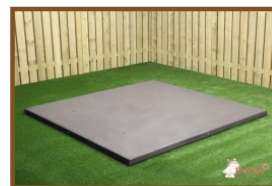

Specifications Concrete Picnic table Standard Oval Anthracite

Product code	PS.STA.OV	Seat height	50 cm
Colour	Anthracite lacquered, RAL 7016	Material seat	Beton
Dimensions (L x W x H)	211 x 205 x 75 cm	Distance legs	110 cm (center to center)
Dimensions tabletop (L x W)	205 x 110 cm	Weight	950 kg
Tabletop thickness	7 cm	Number of seats	8

Related products

OP.PS.AB

Our products are delivered from our factory in the Netherlands.