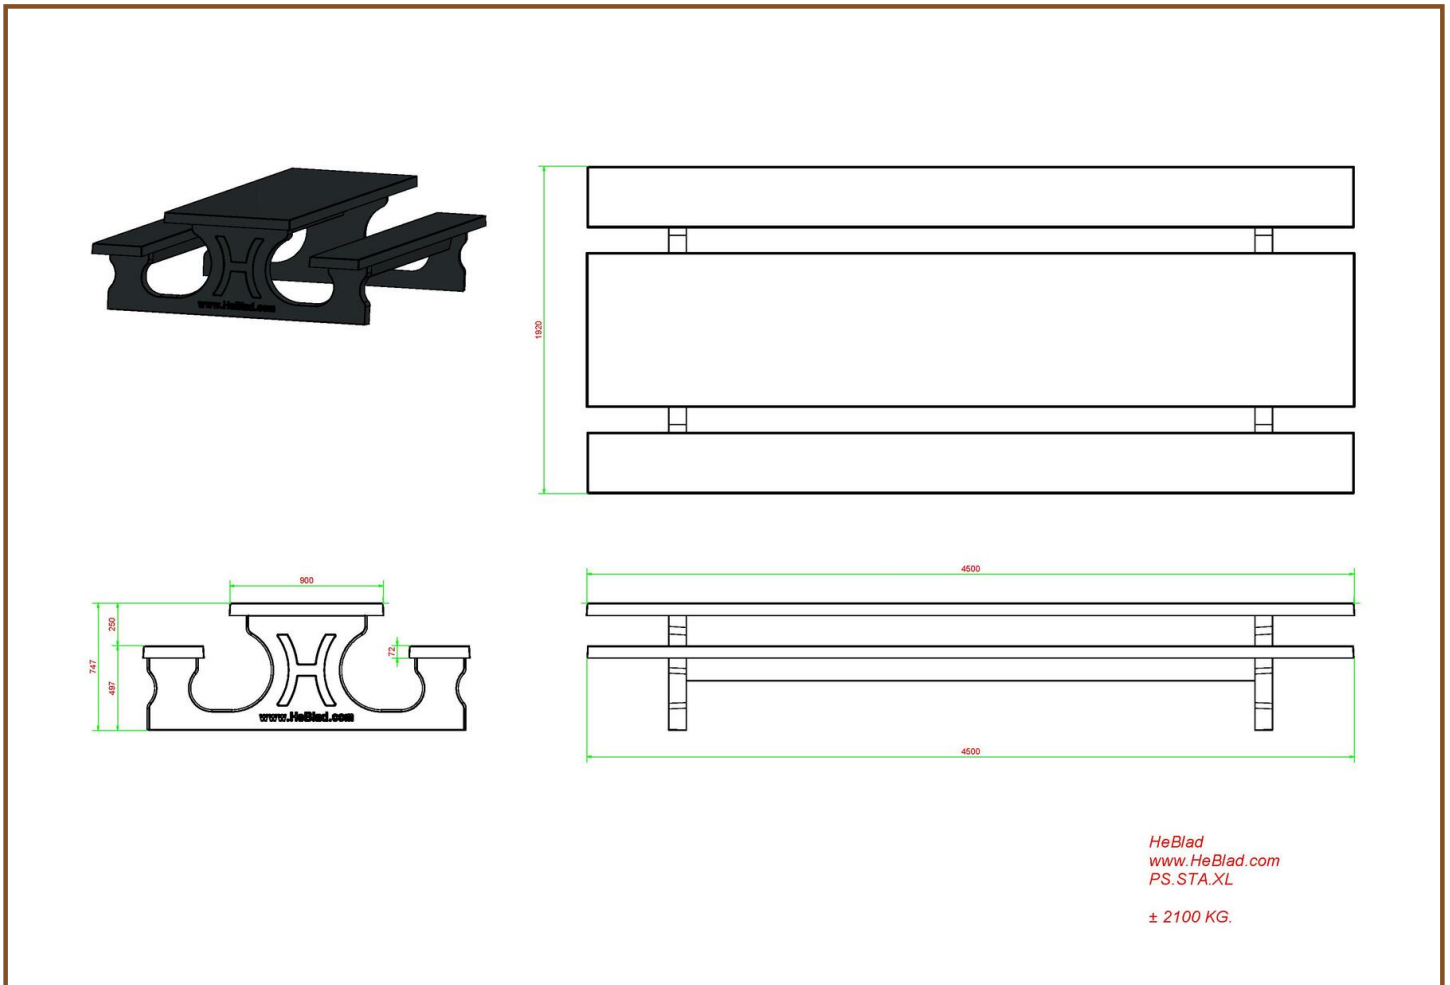

Specifications Concrete Picnic table Standard XL Anthracite

Product code	PS.STA.XL	Tabletop thickness	7 cm
Colour	Anthracite lacquered, RAL 7016	Seat height	50 cm
Dimensions (L x W x H)	450 x 192 x 75 cm	Weight	2100 kg
Dimensions tabletop (L x W)	450 x 90 cm	Material seat	Beton
Height tabletop	75 cm	Distance legs	355 (hart op hart)

Related products

Our products are delivered from our factory in the Netherlands.