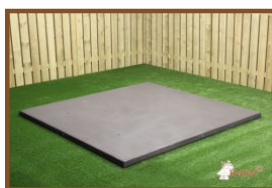

Specifications Bottom plate for all brands of Benches Anthracite-Concrete

Product code	OP.BB.AB	Weight	525 kg
Colour	Anthracite concrete	Finishing base plate	Anti-slip (window) profile
Dimensions (L x W x H)	248 x 120 x 7,2 cm	lifting device	Concrete screw sleeve M16 on 4 sides

Related products

OP.PS.AB

Our products are delivered from our factory in the Netherlands.