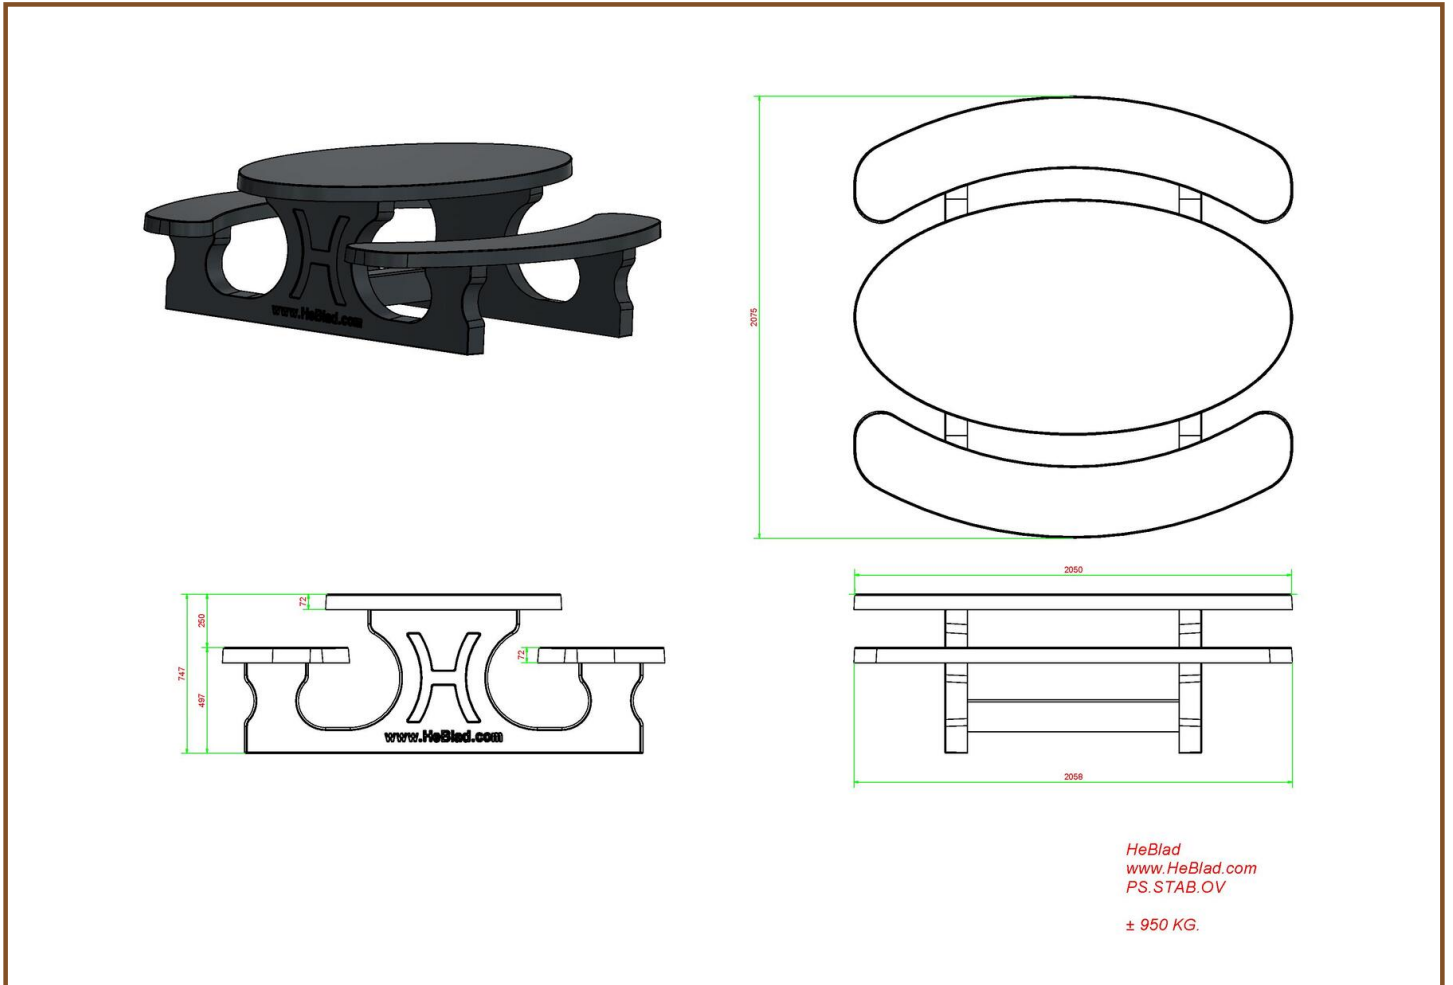

6 November 2024 - Prices subject to change

Our products are delivered from our factory in the Netherlands.

Specifications Picnic table Standard Oval Anthracite-Concrete

Product code	PS.STAB.OV	Seat height	50 cm
Colour	Anthracite concrete	Material seat	Beton
Dimensions (L x W x H)	211 x 205 x 75 cm	Distance legs	110 cm (center to center)
Dimensions tabletop (L x W)	205 x 110 cm	Weight	950 kg
Tabletop thickness	7 cm	Number of seats	8