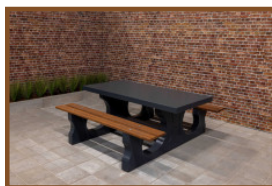

Specifications Picnic table DeLuxe Anthracite-Concrete

Product code	PS.DL.AB	Seat height	50 cm
Colour	Anthracite concrete	Material seat	Bamboo
Dimensions (L x W x H)	180 x 187 x 75 cm	Distance legs	111 cm (center to center)
Dimensions tabletop (L x W)	180 x 90 cm	Weight	720 kg
Tabletop thickness	7 cm	Number of seats	8

Related products 75 cm

PS.DL.A

Our products are delivered from our factory in the Netherlands.