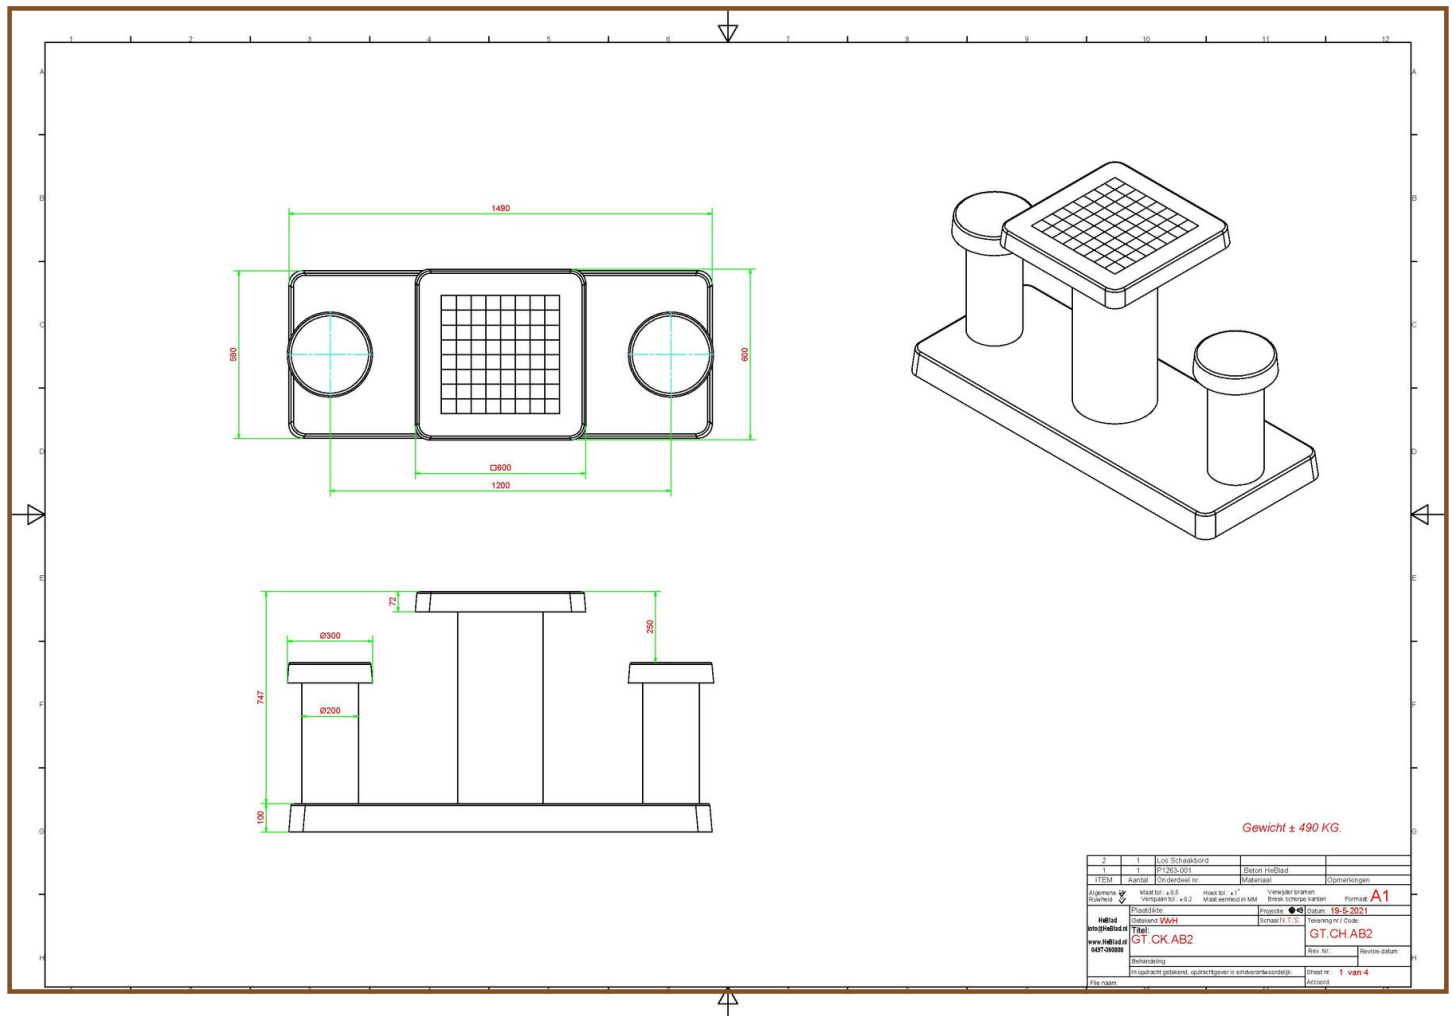

6 November 2024 - Prices subject to change

Our products are delivered from our factory in the Netherlands.

Specifications Chess Table Anthracite-Concrete (2P)

Product code	GT.CH.AB2	Height tabletop	75 cm
Colour	Anthracite concrete	Seat height	50 cm
Dimensions (L x W x H)	149 x 60 x 85 cm	Dimensions base plate (L x W x H)	1100 x 60 x 10 cm
Dimensions tabletop (L x W)	60 x 60 cm	Weight	425 kg
Tabletop thickness	7 cm		