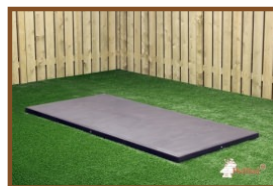

OP.BB.AB

Our products are delivered from our factory in the Netherlands.