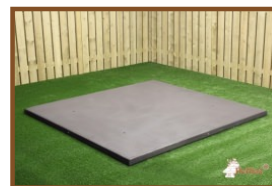

Specifications Concrete Picnic table Standard Anthracite

Product code	PS.ST.A	Seat height	50 cm
Colour	Anthracite lacquered, RAL 7016	Material seat	Beton
Dimensions (L x W x H)	180 x 192 x 75 cm	Distance legs	111 cm (center to center)
Dimensions tabletop (L x W)	180 x 90 cm	Weight	905 kg
Tabletop thickness	7 cm	Number of seats	8

Related products

OP.PS.AB

Our products are delivered from our factory in the Netherlands.