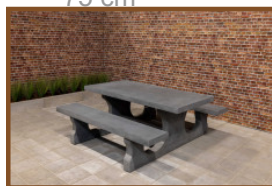

Specifications Concrete Picnic table Standard Anthracite

Product code	PS.ST.A	Seat height	50 cm
Colour	Anthracite lacquered, RAL 7016	Material seat	Beton
Dimensions (L x W x H)	180 x 192 x 75 cm	Distance legs	111 cm (center to center)
Dimensions tabletop (L x W)	180 x 90 cm	Weight	905 kg
Tabletop thickness	7 cm	Number of seats	8

Related products

PS.ST.AB

Our products are delivered from our factory in the Netherlands.