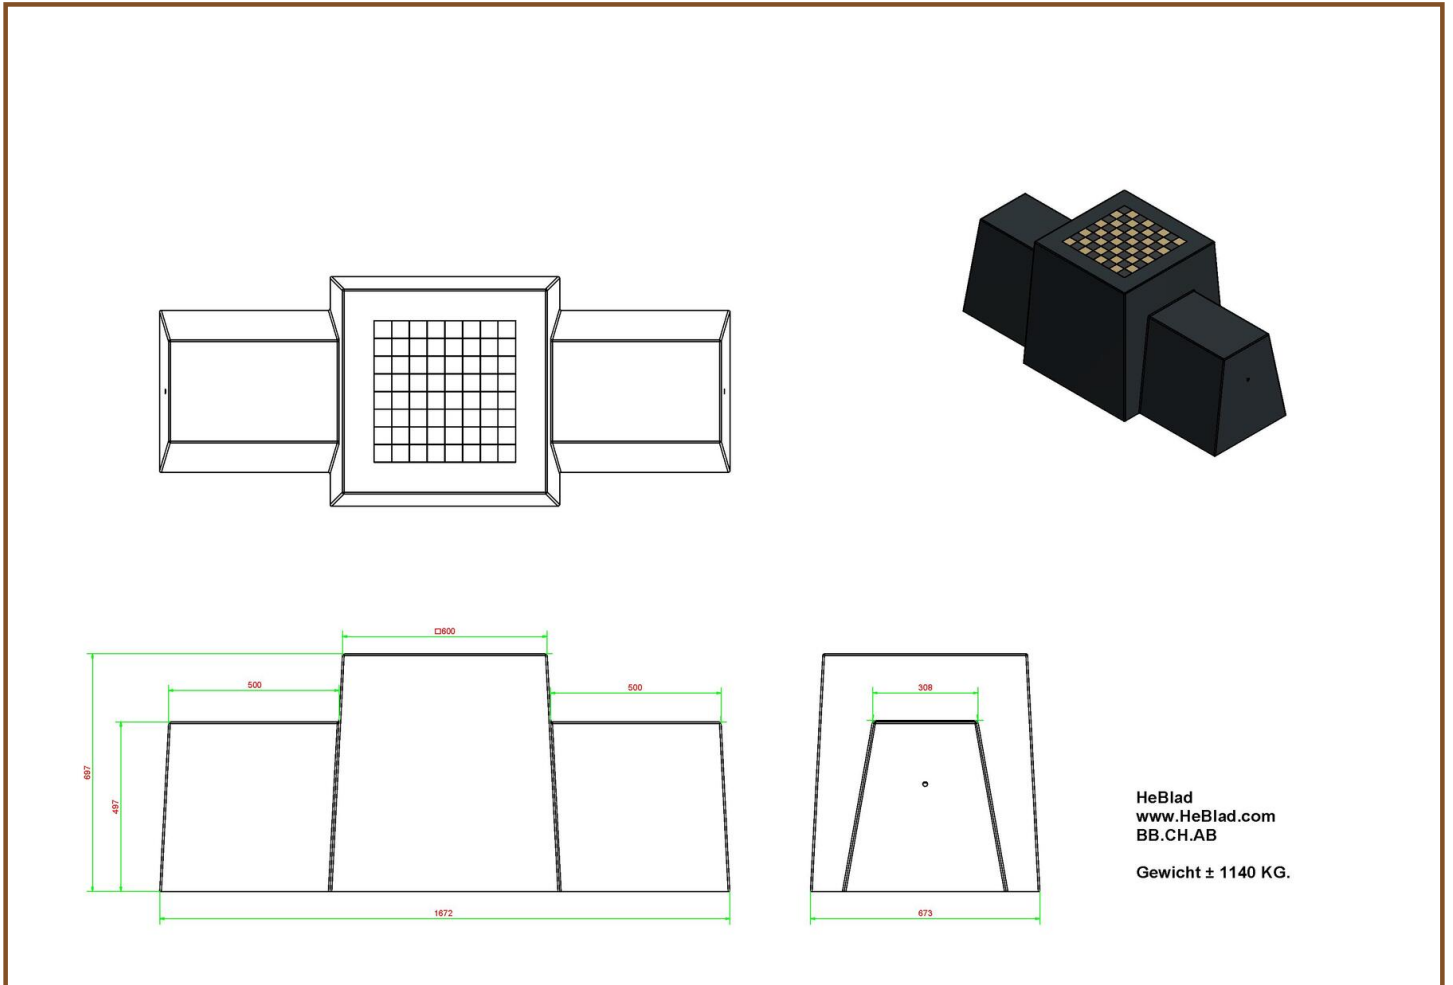

Specifications Chess Bench, Anthracite-Concrete

Product code	BB.CH.AB	Height tabletop	70 cm
Colour	Antraciet-beton	Weight	1140 kg
Dimensions (L x W x H)	167 x 67 x 70 cm	Number of seats	2
Seat height	50 cm		

Related products

Our products are delivered from our factory in the Netherlands.