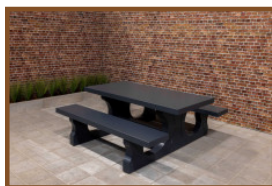

Specifications Bottom plate Picnic table Anthracite-Concrete

Product code	OP.PS.AB	Weight	1000 kg
Colour	Anthracite concrete	lifting device	Concrete screw sleeve M16 on 4 sides
Dimensions (L x W x H)	248 x 236 x 7 cm	preparation attachment	Holes for bolts M16
Finishing base plate	Anti-slip (window) profile		

Related products

PS.ST.A

Our products are delivered from our factory in the Netherlands.