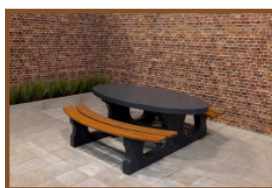

Specifications Picnic table DeLuxe Oval Natural Concrete

Product code	PS.DL.OV	Seat height	50 cm
Colour	Natural concrete	Material seat	Bamboo
Dimensions (L x W x H)	211 x 205 x 75 cm	Distance legs	110 cm (center to center)
Dimensions tabletop (L x W)	205 x 110 cm	Weight	750 kg
Tabletop thickness	7 cm	Number of seats	8

Related products 75 cm

PS.DLA.OV

Our products are delivered from our factory in the Netherlands.