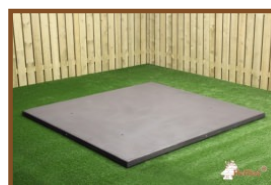

Related products 75 cm

PS.ST

PS.ST.A

PS.DLAB

OP.PS.AB

PS.STAB.OV

Our products are delivered from our factory in the Netherlands.

Concrete Picnic table Standard Anthracite