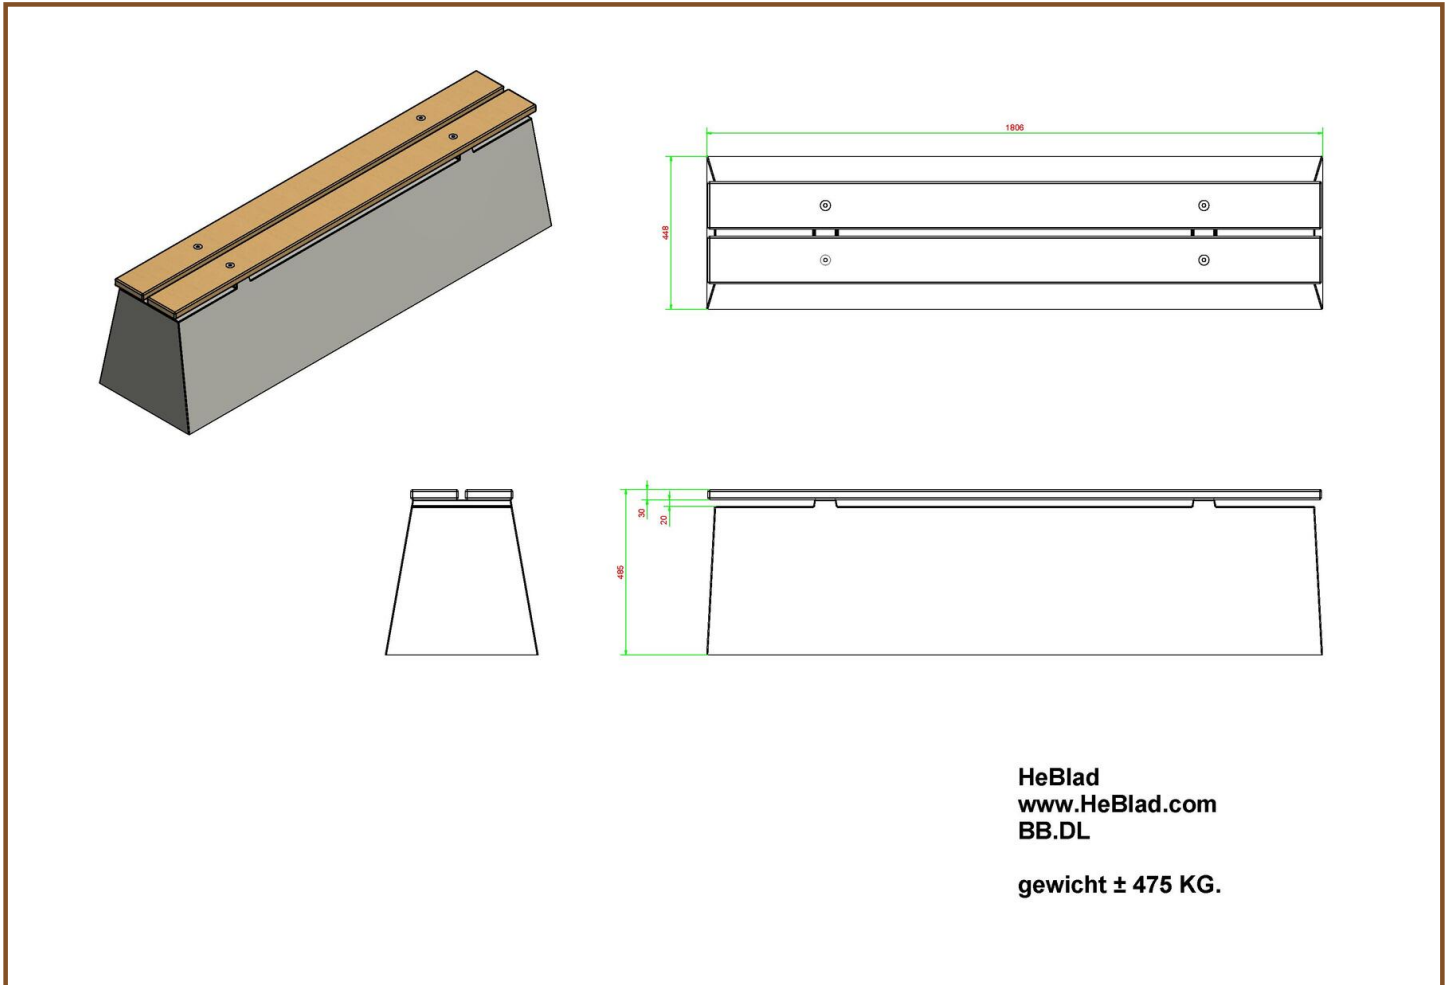

Specifications Bench DeLuxe Natural Concrete

Product code	BB.DL	Seat height	50 cm
Colour	Natural concrete	Material seat	Bamboo
Dimensions (L x W x H)	180 x 45 x 50 cm	Number of seats	4
Dimensions seat	180 x 30 cm	Weight	700 kg

Related products

Our products are delivered from our factory in the Netherlands.