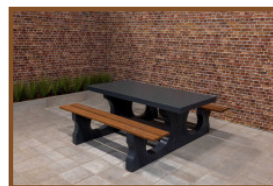

Specifications Concrete Picnic table Standard Anthracite

Product code	PS.ST.A	Seat height	50 cm
Colour	Anthracite lacquered, RAL 7016	Material seat	Beton
Dimensions (L x W x H)	180 x 192 x 75 cm	Distance legs	111 cm (center to center)
Dimensions tabletop (L x W)	180 x 90 cm	Weight	905 kg
Tabletop thickness	7 cm	Number of seats	8

Related products

PS.DL.A

Our products are delivered from our factory in the Netherlands.