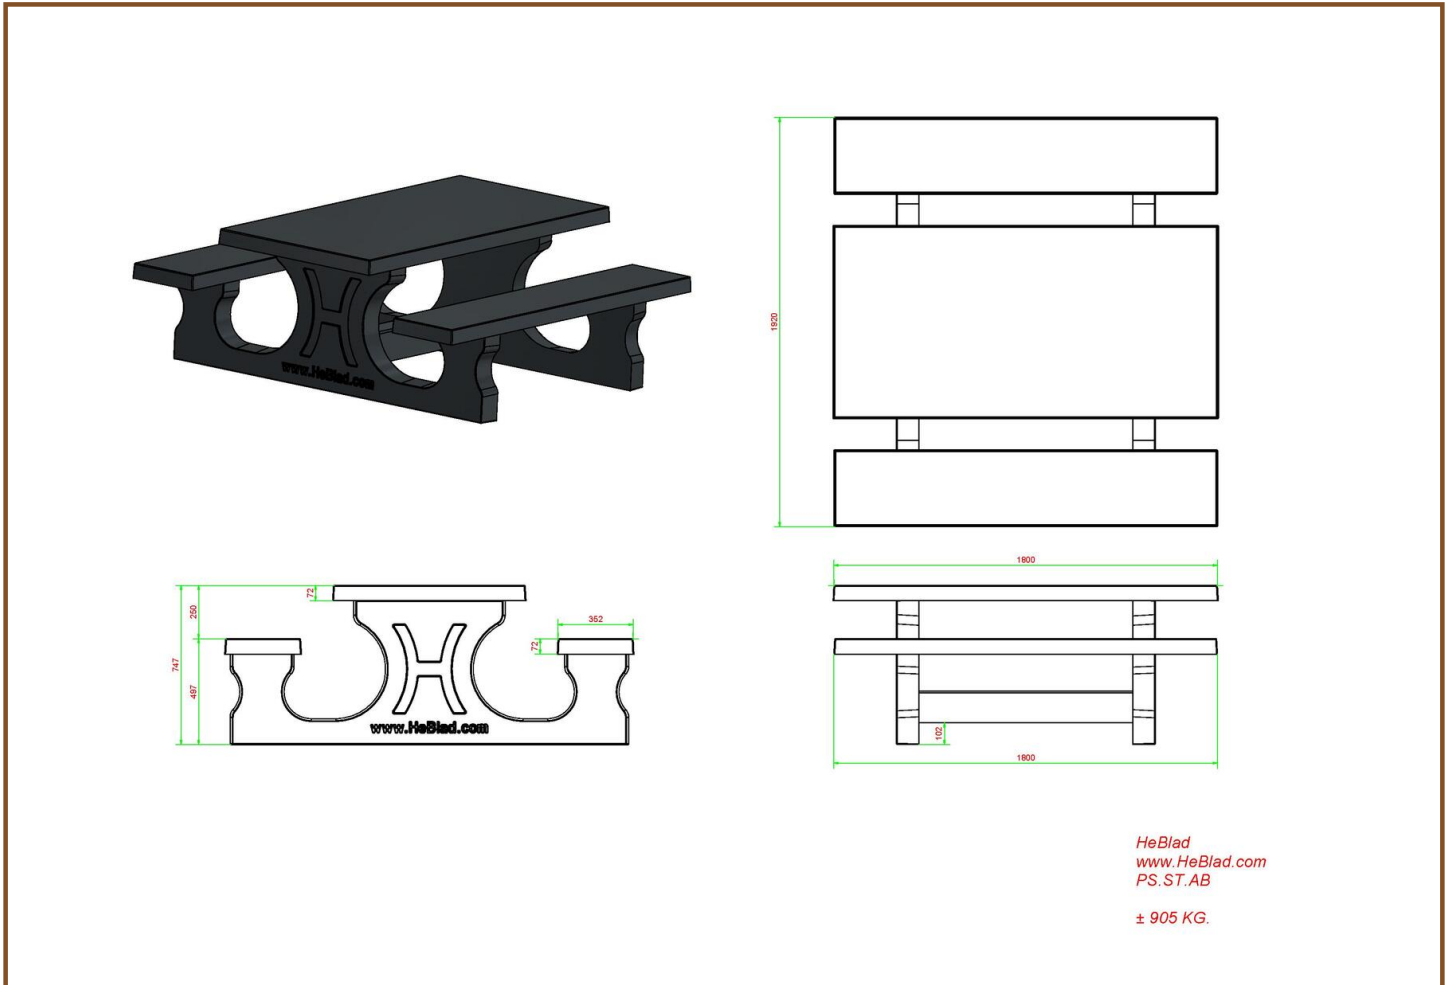

6 November 2024 - Prices subject to change

Our products are delivered from our factory in the Netherlands.

Specifications Picnic table Standard Anthracite-Concrete

Product code	PS.ST.AB	Seat height	50 cm
Colour	Anthracite concrete	Material seat	Beton
Dimensions (L x W x H)	180 x 192 x 75 cm	Distance legs	111 cm (center to center)
Dimensions tabletop (L x W)	180 x 90 cm	Weight	905 kg
Tabletop thickness	7 cm	Number of seats	8