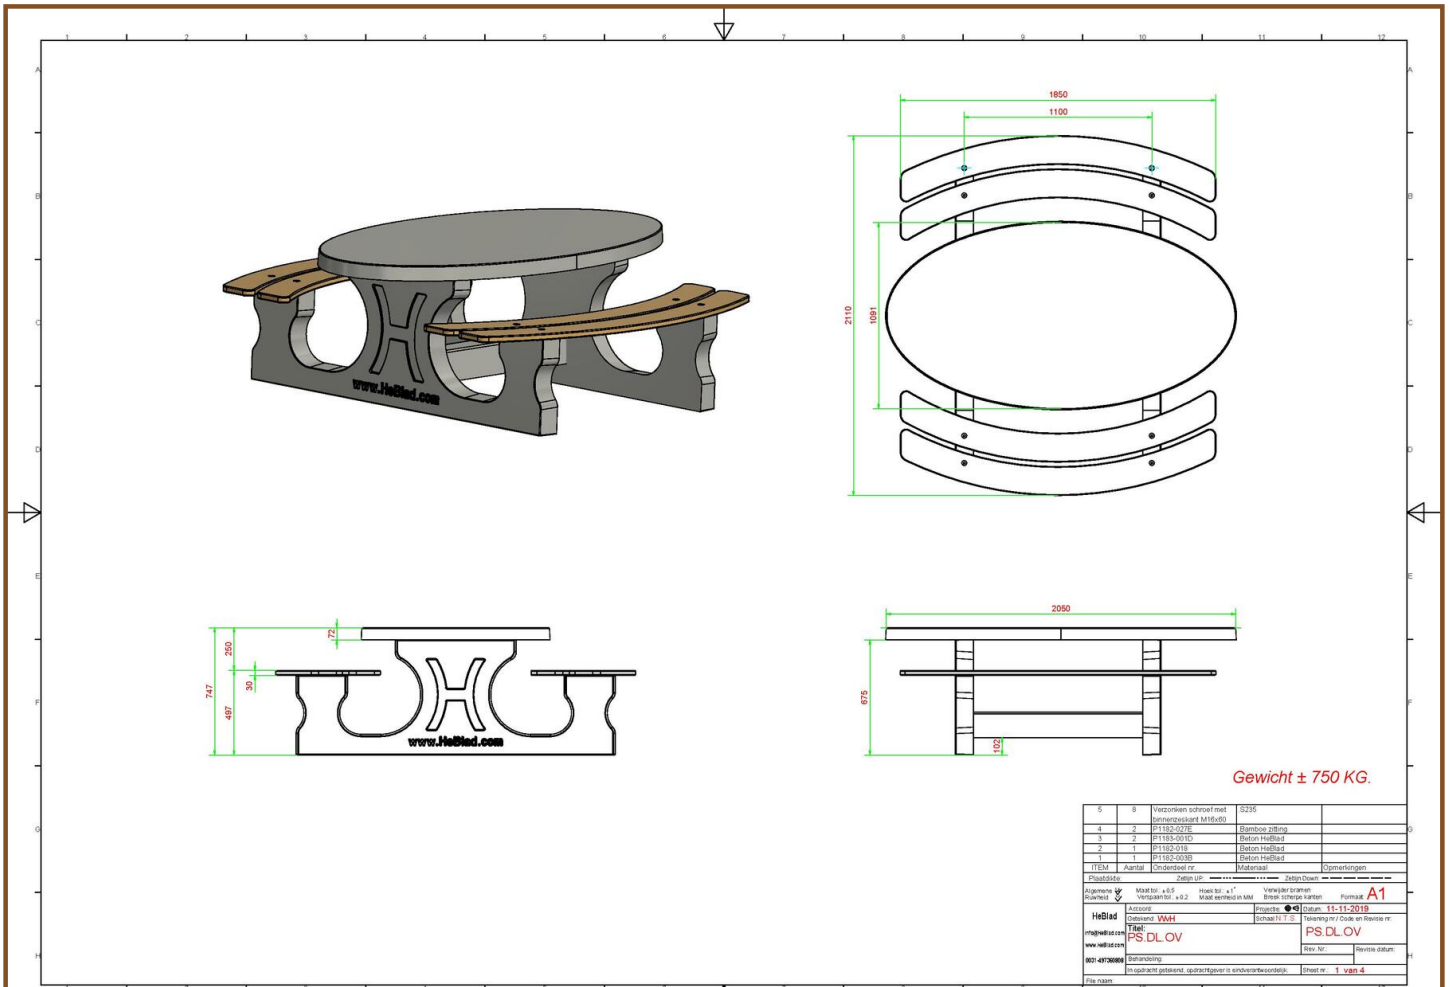

Specifications Picnic table DeLuxe Oval Natural Concrete

Product code	PS.DL.OV	Seat height	50 cm
Colour	Natural concrete	Material seat	Bamboo
Dimensions (L x W x H)	211 x 205 x 75 cm	Distance legs	110 cm (center to center)
Dimensions tabletop (L x W)	205 x 110 cm	Weight	750 kg
Tabletop thickness	7 cm	Number of seats	8

Related products 75 cm

Our products are delivered from our factory in the Netherlands.