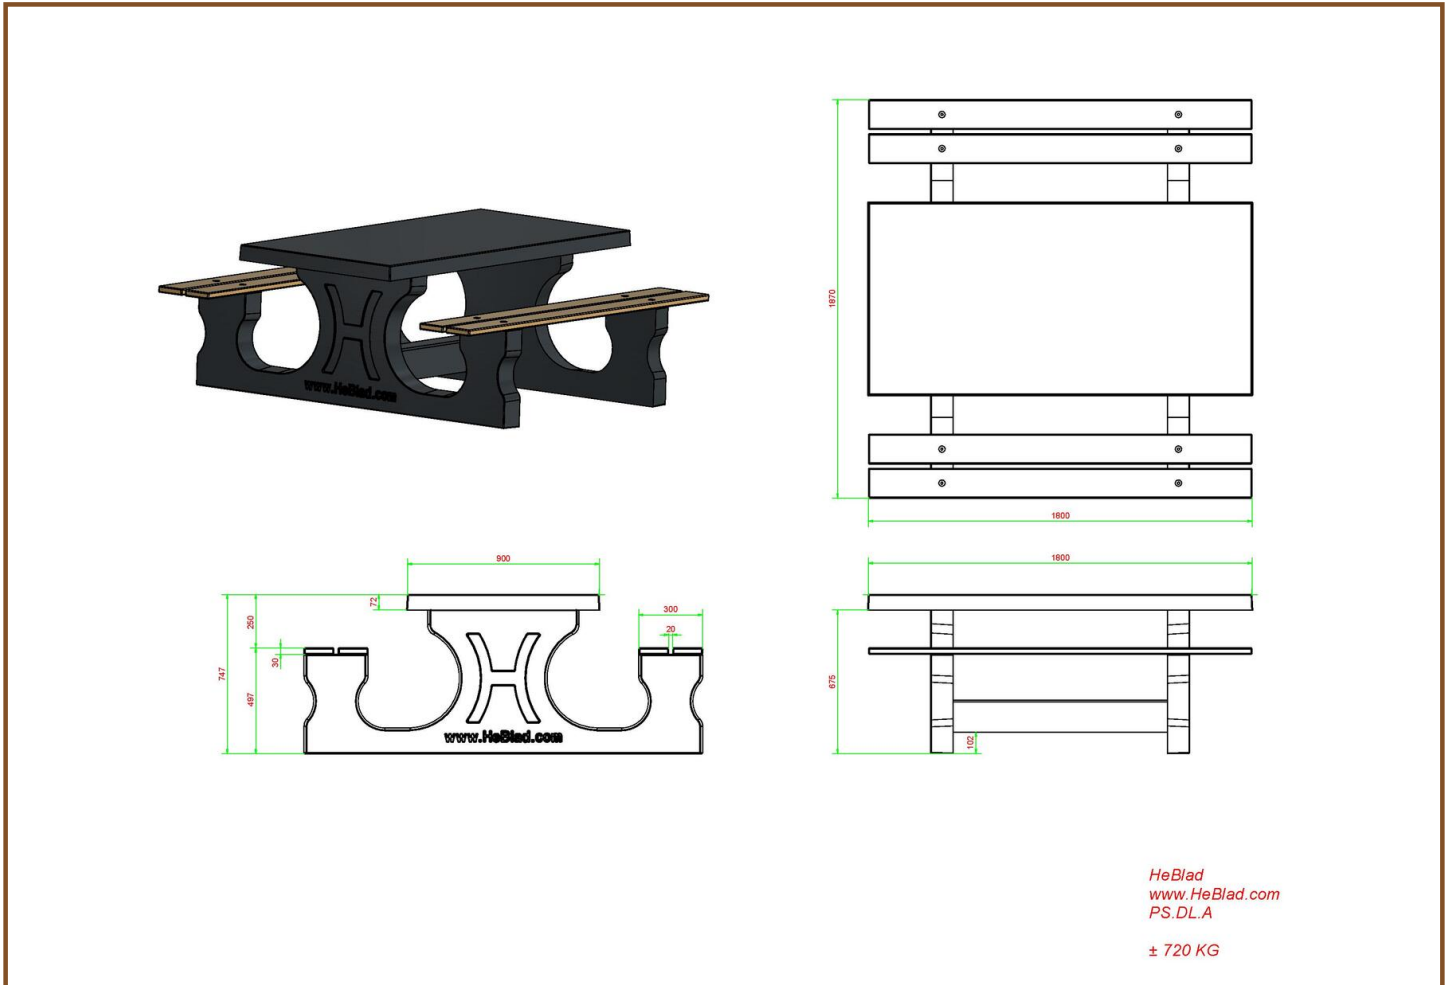

Specifications Concrete Picnic table DeLuxe Anthracite

Product code	PS.DL.A	Seat height	49.7 cm
Colour	Anthracite lacquered, RAL 7016	Material seat	Bamboo
Dimensions (L x W x H)	180 x 187 x 75 cm	Distance legs	111 cm (center to center)
Dimensions tabletop (L x W)	180 x 90 cm	Weight	720 kg
Tabletop thickness	7.2 cm	Number of seats	8

Related products

Our products are delivered from our factory in the Netherlands.