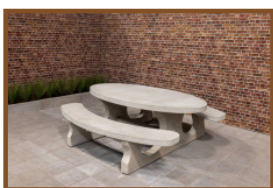

Related products 75 cm

PS.ST.OV