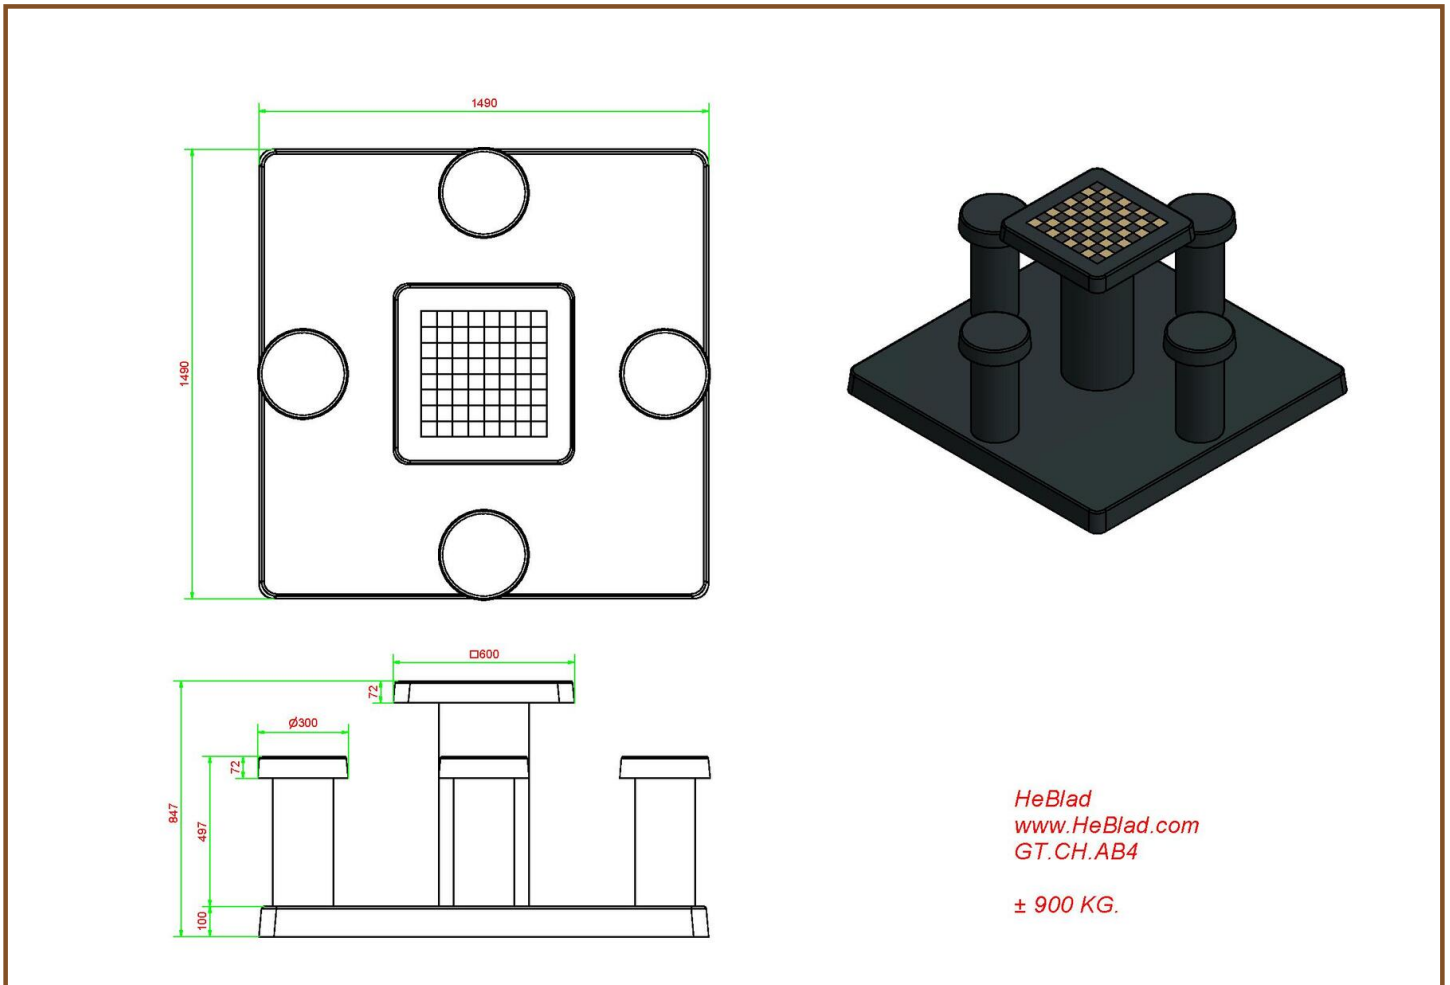

Specifications Chess Table Anthracite-Concrete (4P)

Product code	GT.CH.AB4	Height tabletop	75 cm
Colour	Anthracite concrete	Seat height	50 cm
Dimensions (L x W x H)	149 x 149 x 85 cm	Dimensions base plate (L x W x H)	149 x 149 x 10 cm
Dimensions tabletop (L x W)	60 x 60 cm	Weight	900 kg
Tabletop thickness	7 cm		

Related products

Our products are delivered from our factory in the Netherlands.