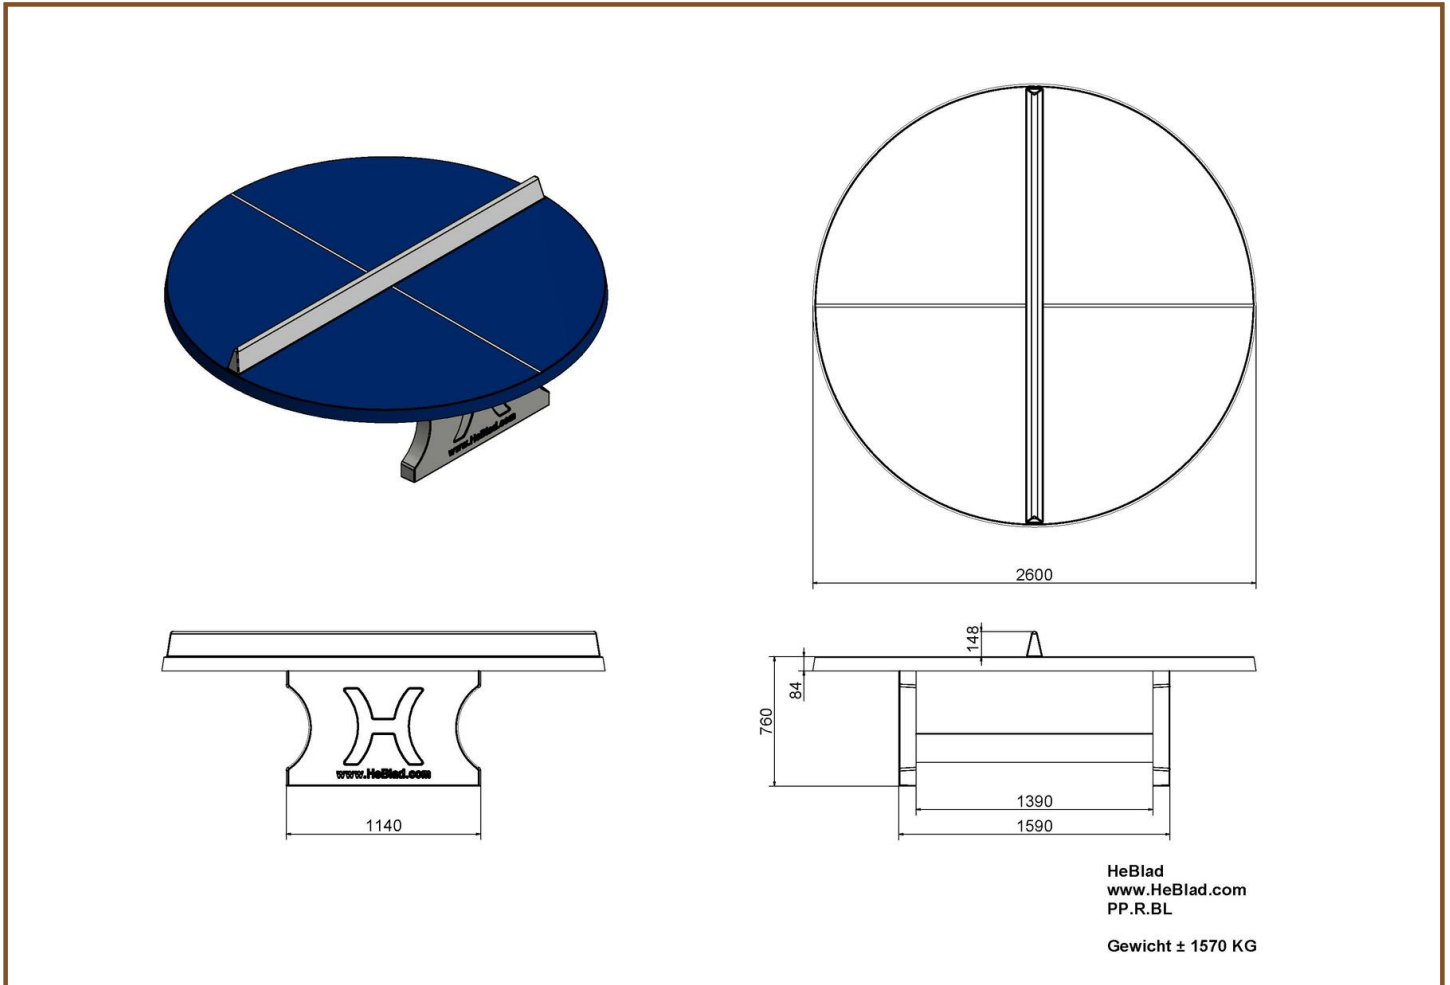

Specifications Concrete Ping-pong table blue, round

Product code	PP.R.BL	Height tabletop	76 cm
Colour	Blauw - RAL 5005	Height of the net	14,75 cm
Dimension playing surface (L x W)	∅ 260 cm	Weight	1570 kg
Dimensions bottom base plate	∅ 264 cm	Distance legs	149 cm (center to center)
Tabletop thickness	8,4 cm		

Related products

Our products are delivered from our factory in the Netherlands.