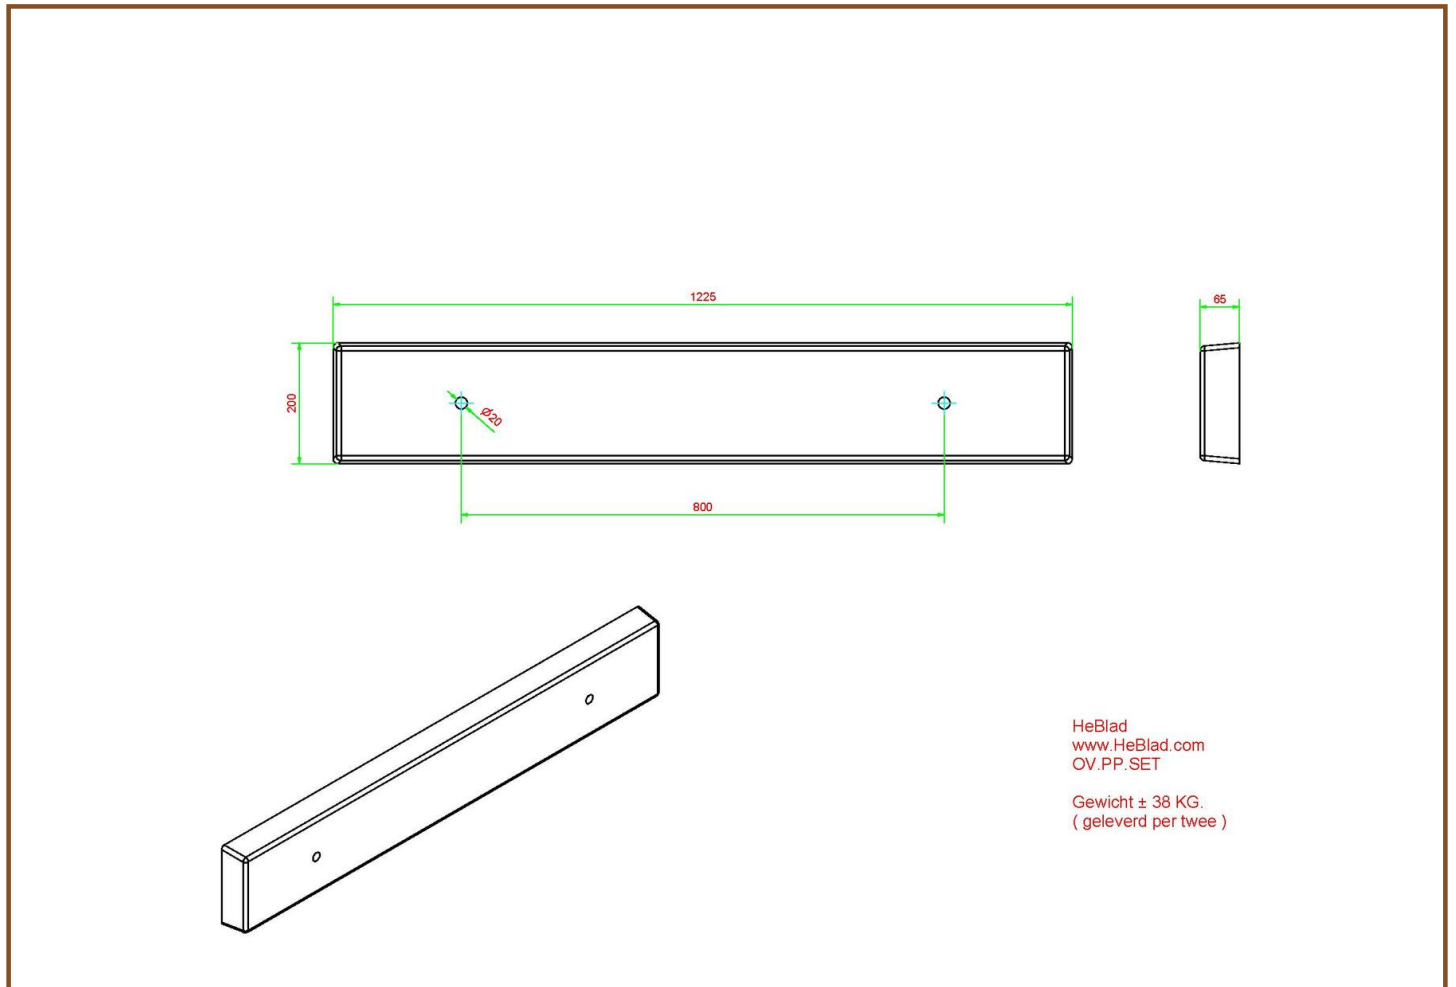

Specifications A set of support blocks for different tables

Product code	OV.PP.SET
Weight	38 kg

Our products are delivered from our factory in the Netherlands.