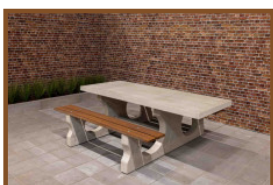

Related products 77 cm

PS.DL.RT