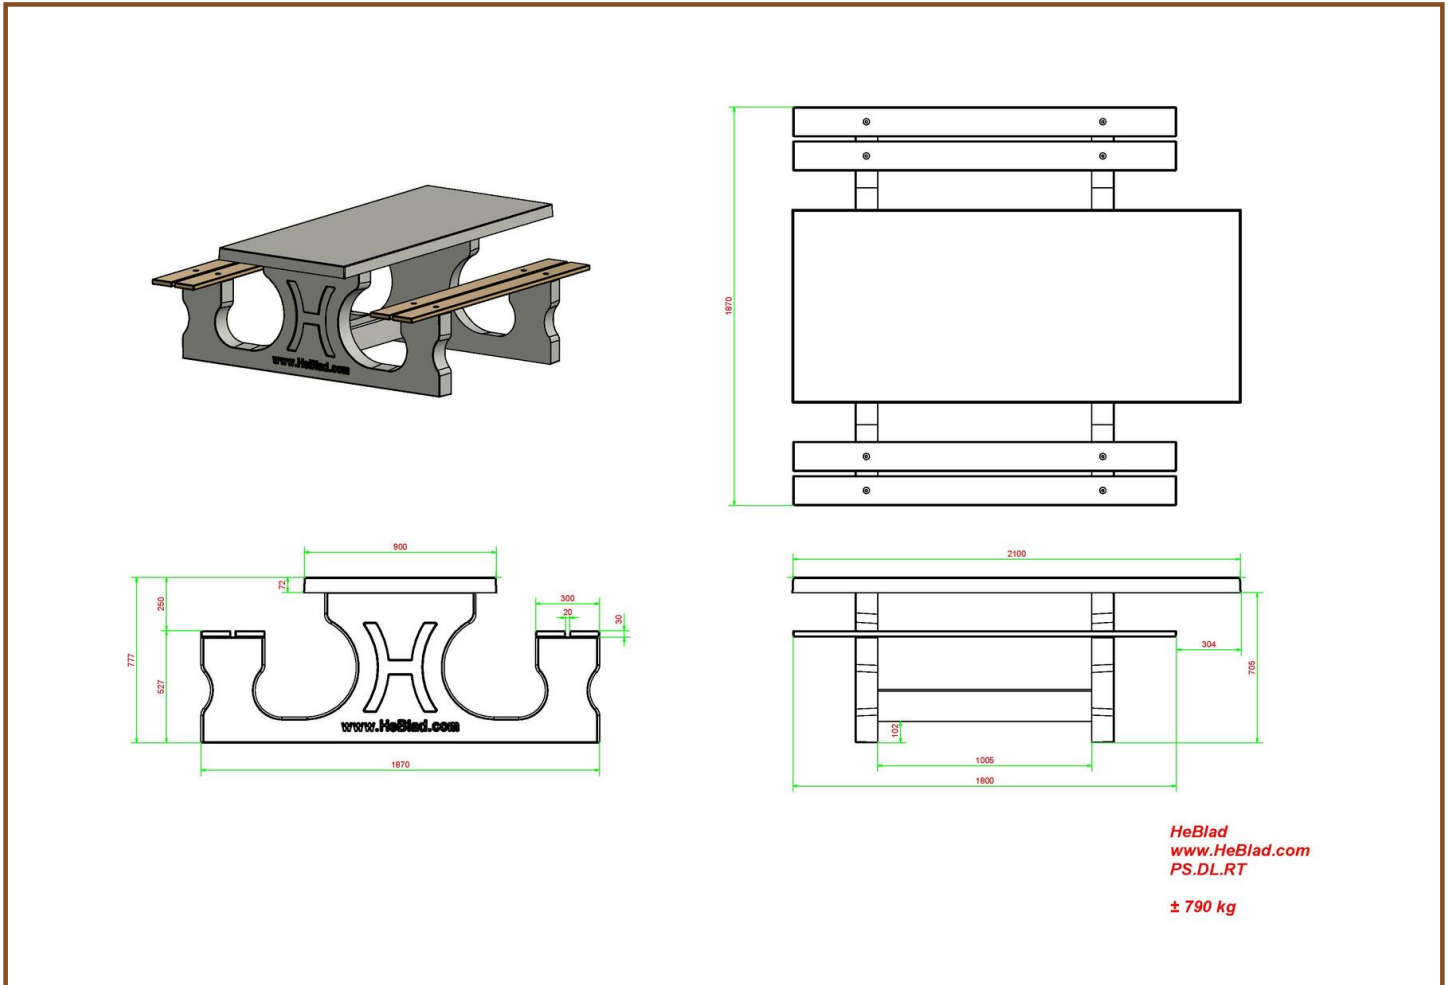

Specifications Picnic table DeLuxe Natural Concrete Wheelchair accessible

Product code	PS.DL.RT	Seat height	50 cm
Colour	Natural concrete	Material seat	Bamboo
Dimensions (L x W x H)	210 x 187 x 77 cm	Distance legs	111 cm (center to center)
Dimensions tabletop (L x W)	210 x 90 cm	Weight	790 kg
Tabletop thickness	7 cm	Number of seats	7

Related products 77 cm

Our products are delivered from our factory in the Netherlands.