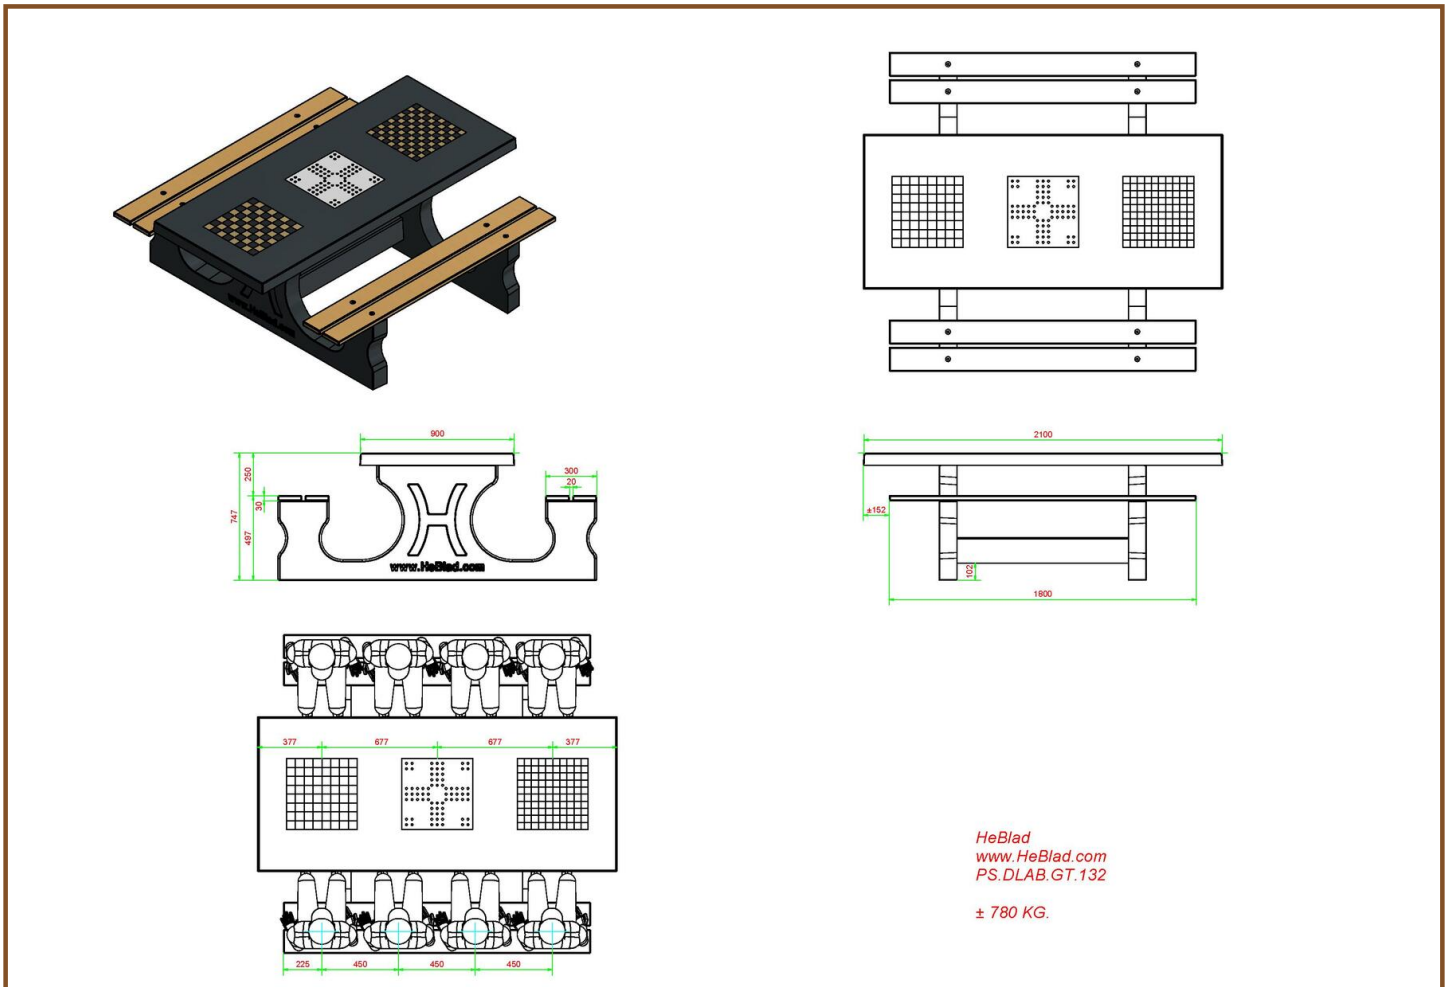

Specifications Multi Gaming table (1-3-2) DeLuxe Anthracite-Concrete

Product code	PS.DLAB.GT.132	Height tabletop	75 cm
Colour	Anthracite concrete	Seat height	50 cm
Dimensions (L x W x H)	210 x 193 x 75 cm	Material seat	Bamboo
Dimensions tabletop (L x W)	210 x 90 cm	Distance legs	111 cm (center to center)
Tabletop thickness	7 cm	Weight	780 kg

Related products