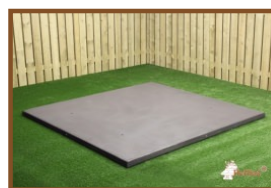

Specifications Picnic table Standard XL Anthracite-Concrete

Product code	PS.STAB.XL	Tabletop thickness	7 cm
Colour	Anthracite concrete	Seat height	50 cm
Dimensions (L x W x H)	450 x 192 x 75 cm	Weight	2100 kg
Dimensions tabletop (L x W)	450 x 90 cm	Material seat	Beton
Height tabletop	75 cm	Distance legs	355 (hart op hart)

Related products

OP.PS.AB

Our products are delivered from our factory in the Netherlands.