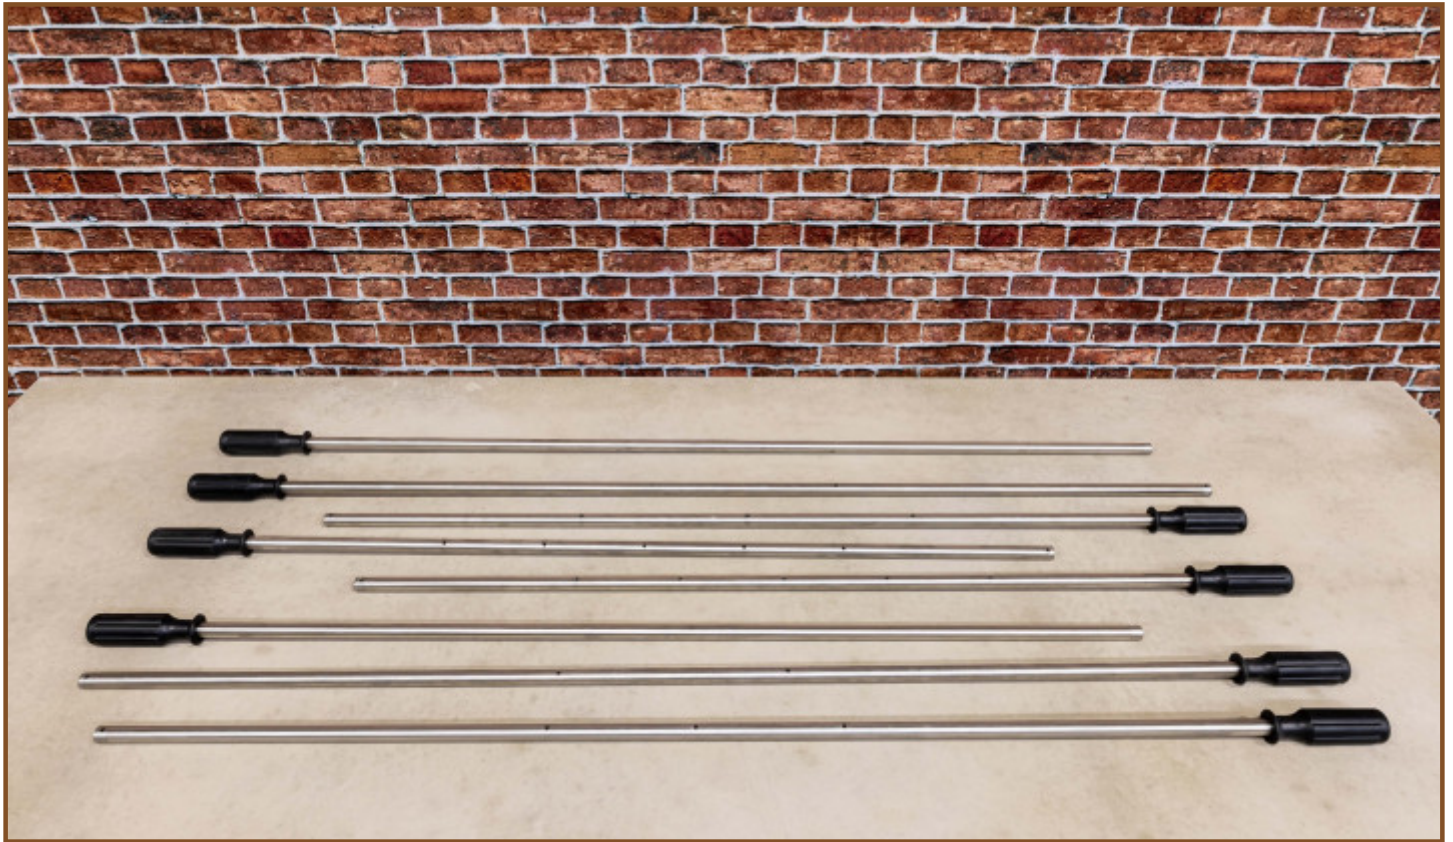

Stainless steel rods for football game, set of 8.

Product code: HB.FB.Rodset

£ 375.00 excl. VAT
(£ 450.00 incl. VAT)

In case you want to refurbish your HeBlad table football with new rods, you can order a complete new set of solid stainless steel rods. This set consists of 8 rods each 16mm: 2 rods with 2 holes (suitable for the defender), 4 rods with 3 holes (suitable for attacker and keeper), 2 rods with 5 holes (suitable for midfielder). The rods are of solid stainless steel, salt-resistant.

6 November 2024 - Prices subject to change

Our products are delivered from our factory in the Netherlands.