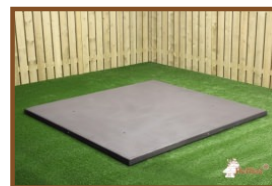

Specifications Concrete Picnic table DeLuxe Anthracite

Product code	PS.DL.A	Seat height	49.7 cm
Colour	Anthracite lacquered, RAL 7016	Material seat	Bamboo
Dimensions (L x W x H)	180 x 187 x 75 cm	Distance legs	111 cm (center to center)
Dimensions tabletop (L x W)	180 x 90 cm	Weight	720 kg
Tabletop thickness	7.2 cm	Number of seats	8

Related products

OP.PS.AB

Our products are delivered from our factory in the Netherlands.