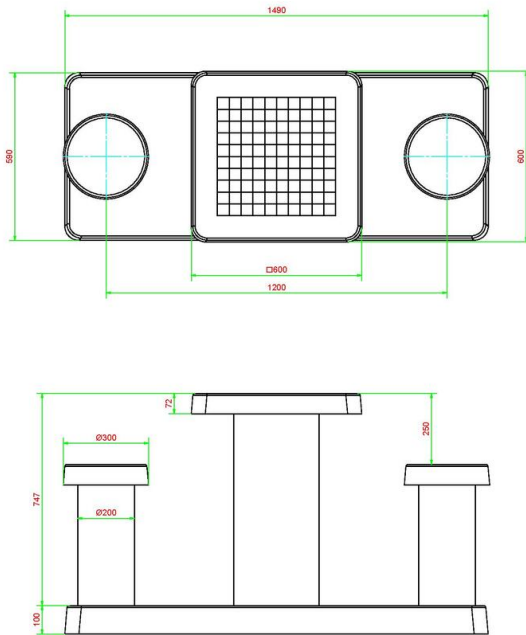

HeBlad
www.HeBlad.com
GT.CK.2

Gewicht ± 490 KG.

Specifications Checkers/Drafts Table Natural Concrete (2P)

Product code	GT.CK.2	Height tabletop	75 cm
Colour	Natural concrete	Seat height	50 cm
Dimensions (L x W x H)	149 x 59 x 85 cm	Dimensions base plate (L x W x H)	160 x 60 x 10 cm
Dimensions tabletop (L x W)	60 x 60 cm	Weight	425 kg
Tabletop thickness	7 cm		

Related products

Our products are delivered from our factory in the Netherlands.