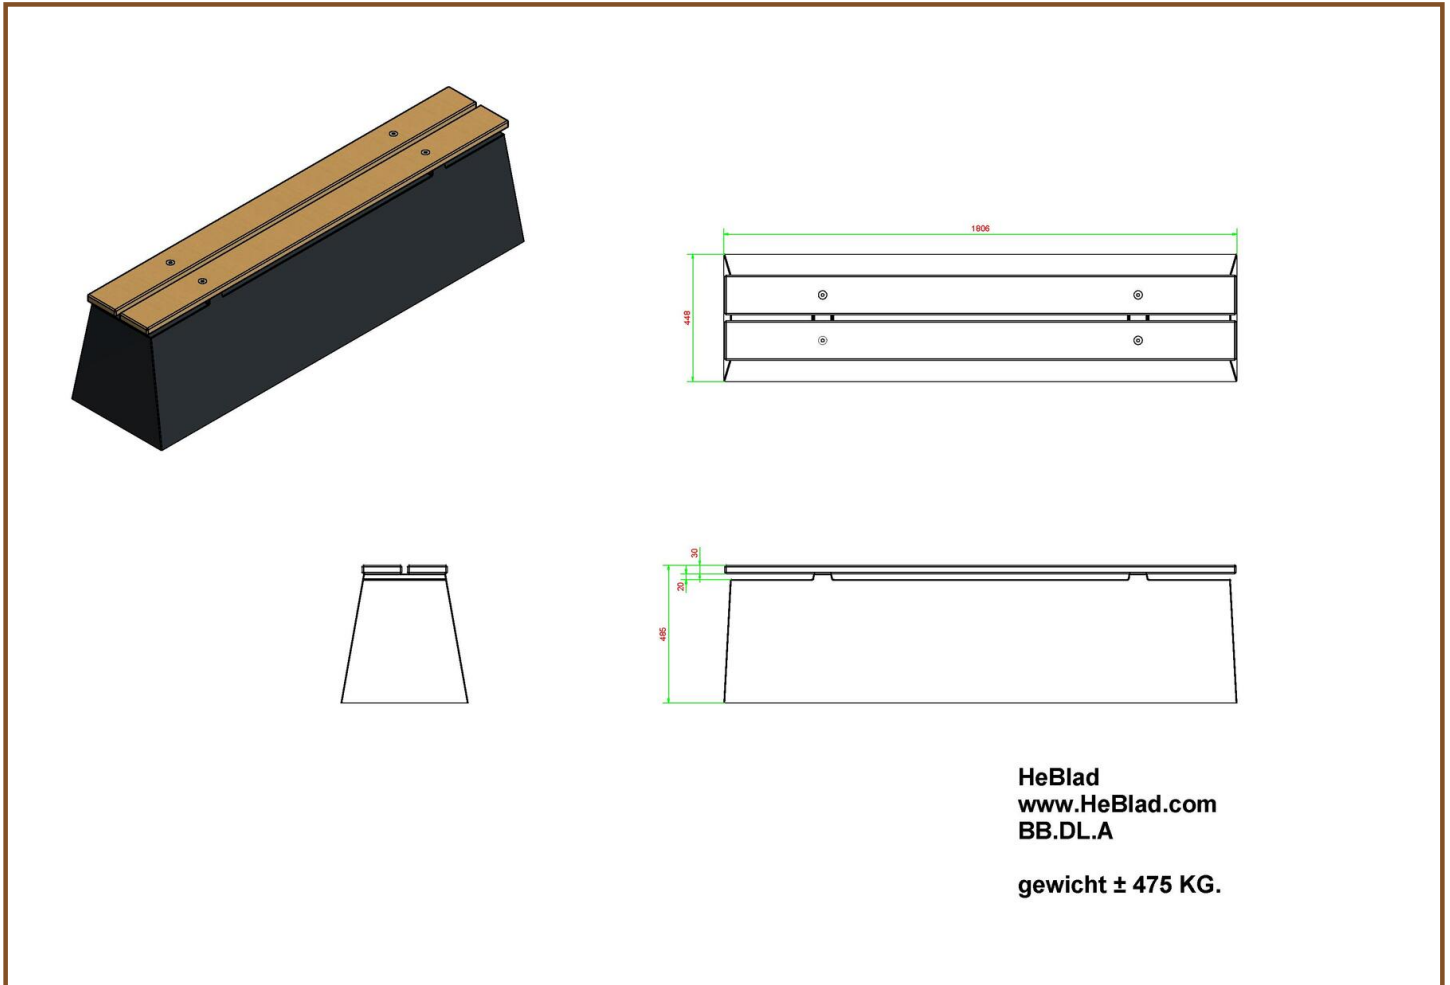

6 November 2024 - Prices subject to change

Our products are delivered from our factory in the Netherlands.

Specifications Concrete Bench DeLuxe Anthracite

Product code	BB.DL.A	Seat height	50 cm
Colour	Anthracite lacquered, RAL 7016	Material seat	Bamboo
Dimensions (L x W x H)	180 x 45 x 50 cm	Number of seats	4
Dimensions seat	180 x 30 cm	Weight	700 kg