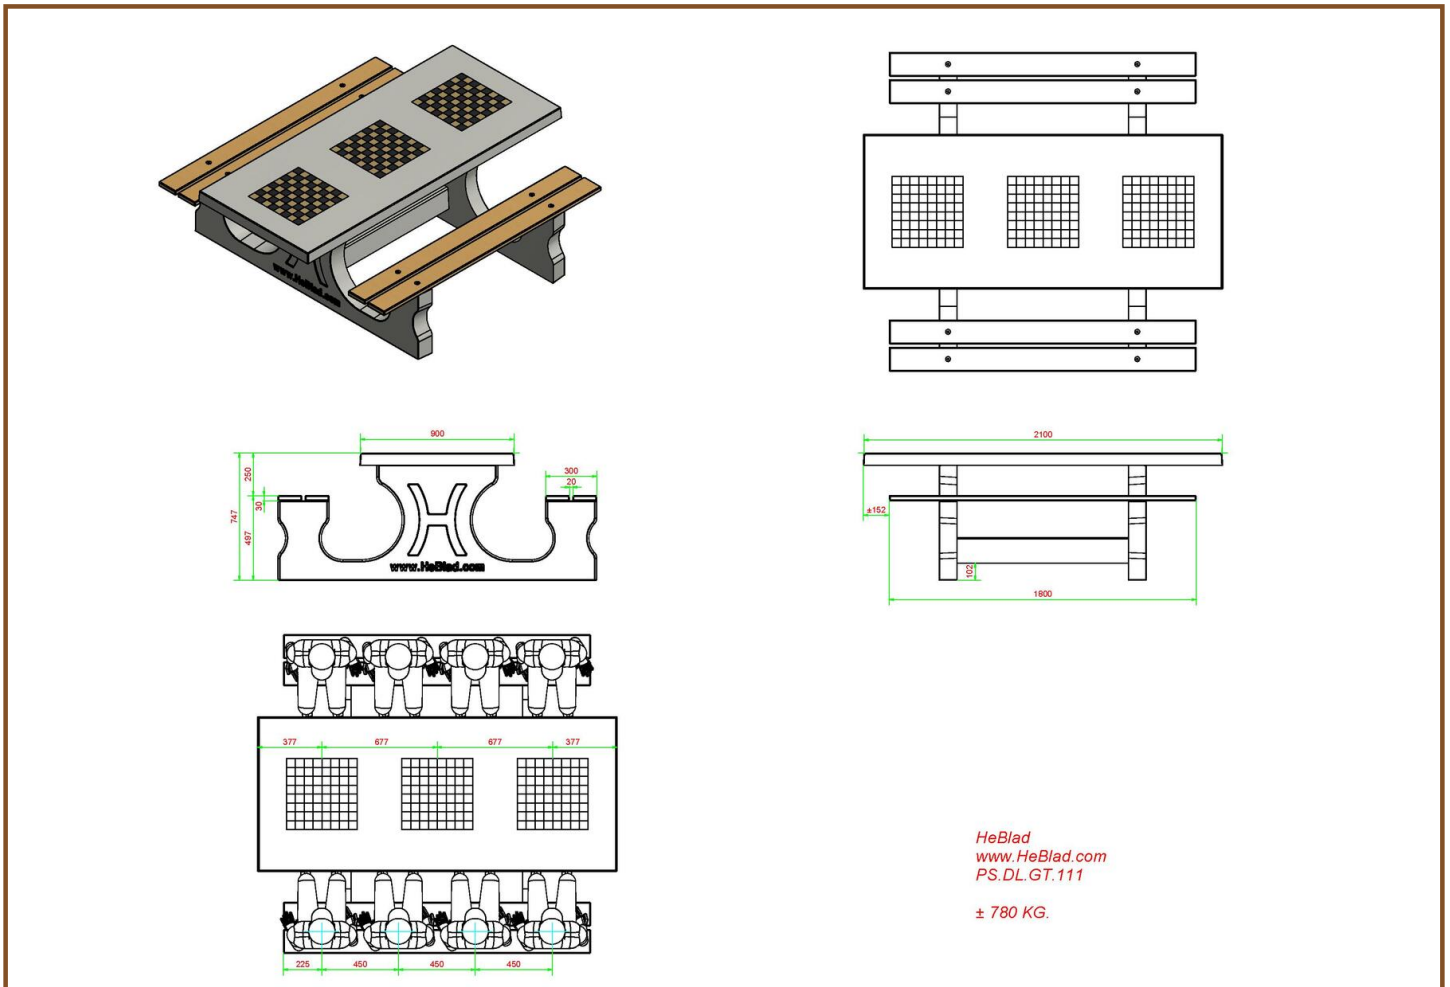

Specifications Multi Gaming table (1-1-1) DeLuxe

Product code	PS.DL.GT.111	Height tabletop	75 cm
Colour	Natural concrete	Seat height	50 cm
Dimensions (L x W x H)	210 x 193 x 75 cm	Material seat	Bamboo
Dimensions tabletop (L x W)	210 x 90 cm	Distance legs	111 cm (center to center)
Tabletop thickness	7 cm	Weight	780 kg

Related products

Our products are delivered from our factory in the Netherlands.