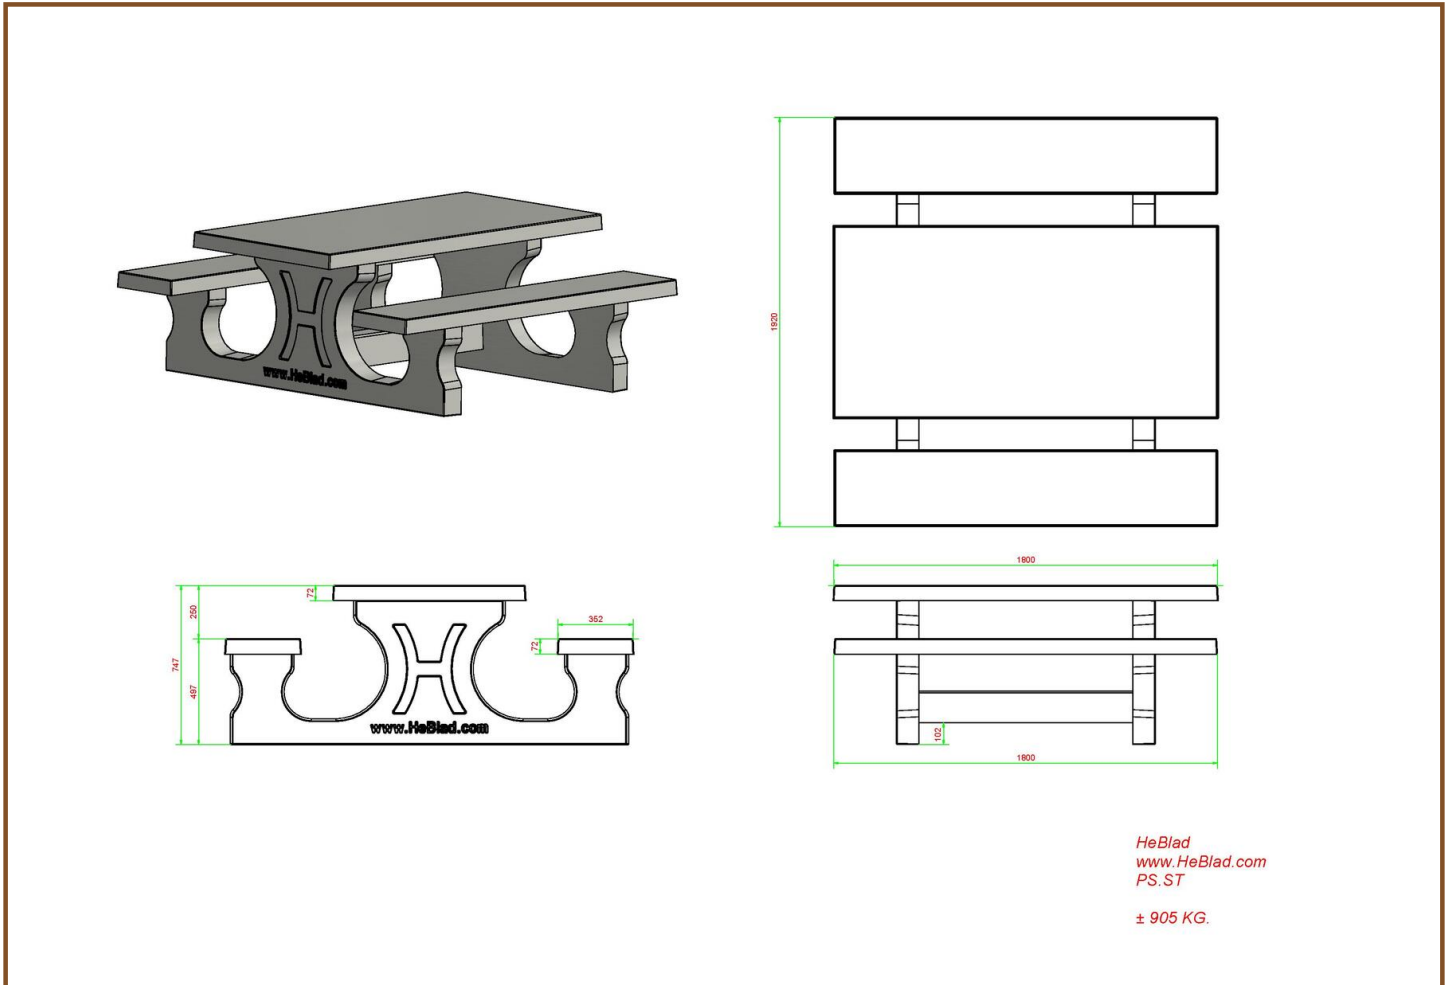

Specifications Picnic table Standard Natural Concrete

Product code	PS.ST	Seat height	50 cm
Colour	Natural concrete	Material seat	Beton
Dimensions (L x W x H)	180 x 192 x 75 cm	Distance legs	111 cm (center to center)
Dimensions tabletop (L x W)	180 x 90 cm	Weight	905 kg
Tabletop thickness	7 cm	Number of seats	8
Height tabletop	75 cm		

Related products

Our products are delivered from our factory in the Netherlands.