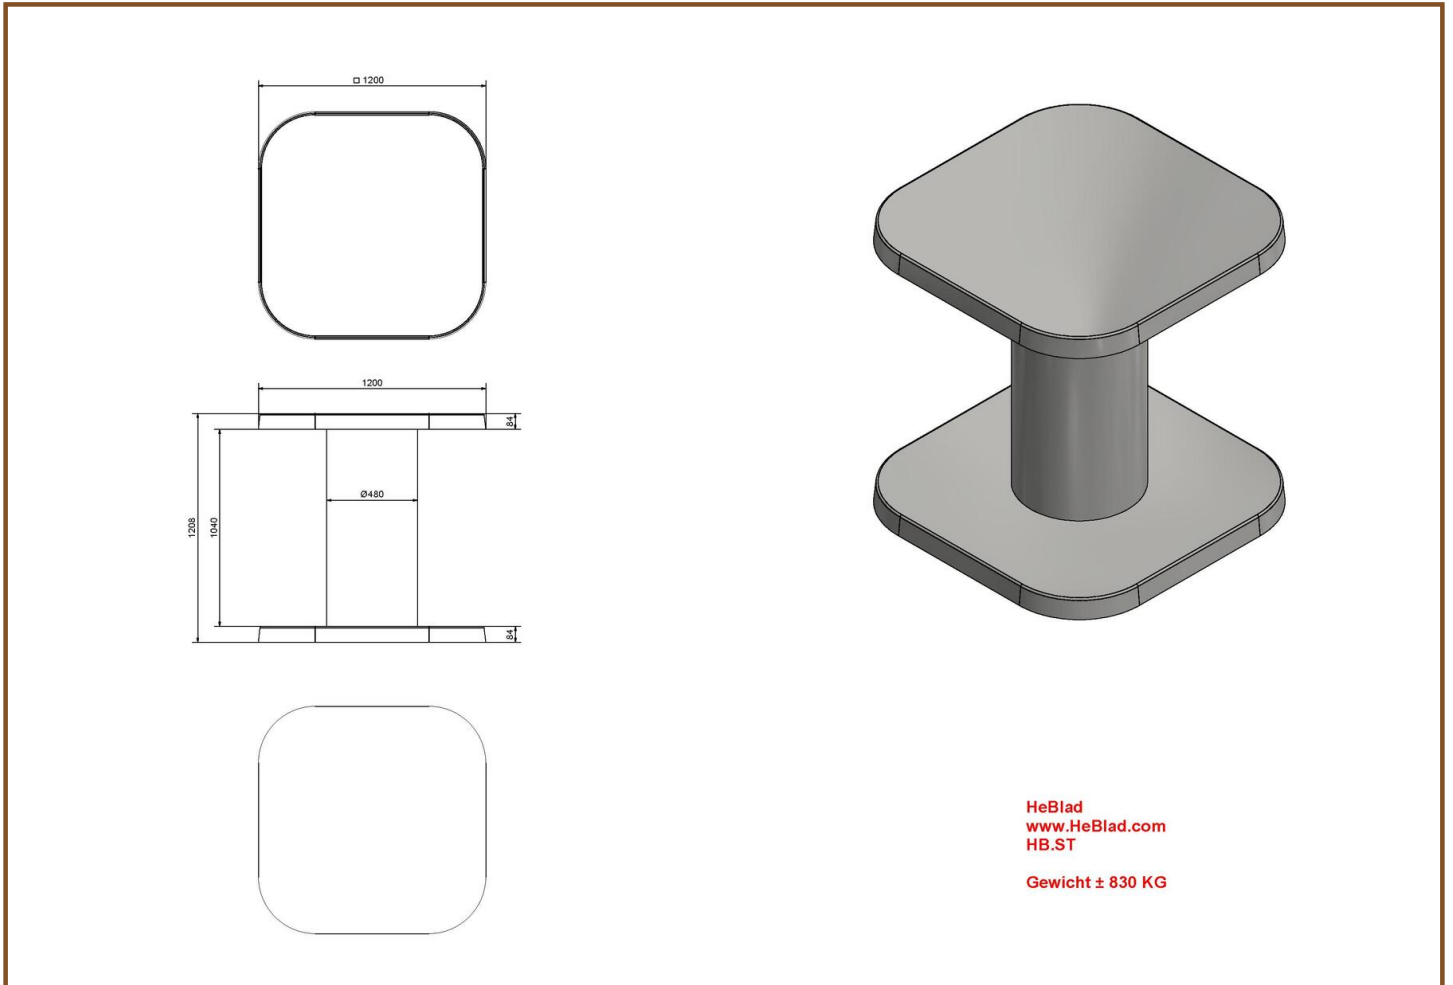

Specifications High Table Natural Concrete

Product code	HB.ST	Height tabletop	113 cm
Colour	Natural concrete	Tabletop thickness	8,5 cm
Dimensions (L x W x H)	120 x 120 x 113 cm	Weight	985 kg
Dimensions tabletop (L x W)	120 x 120 cm		

Related products

Our products are delivered from our factory in the Netherlands.