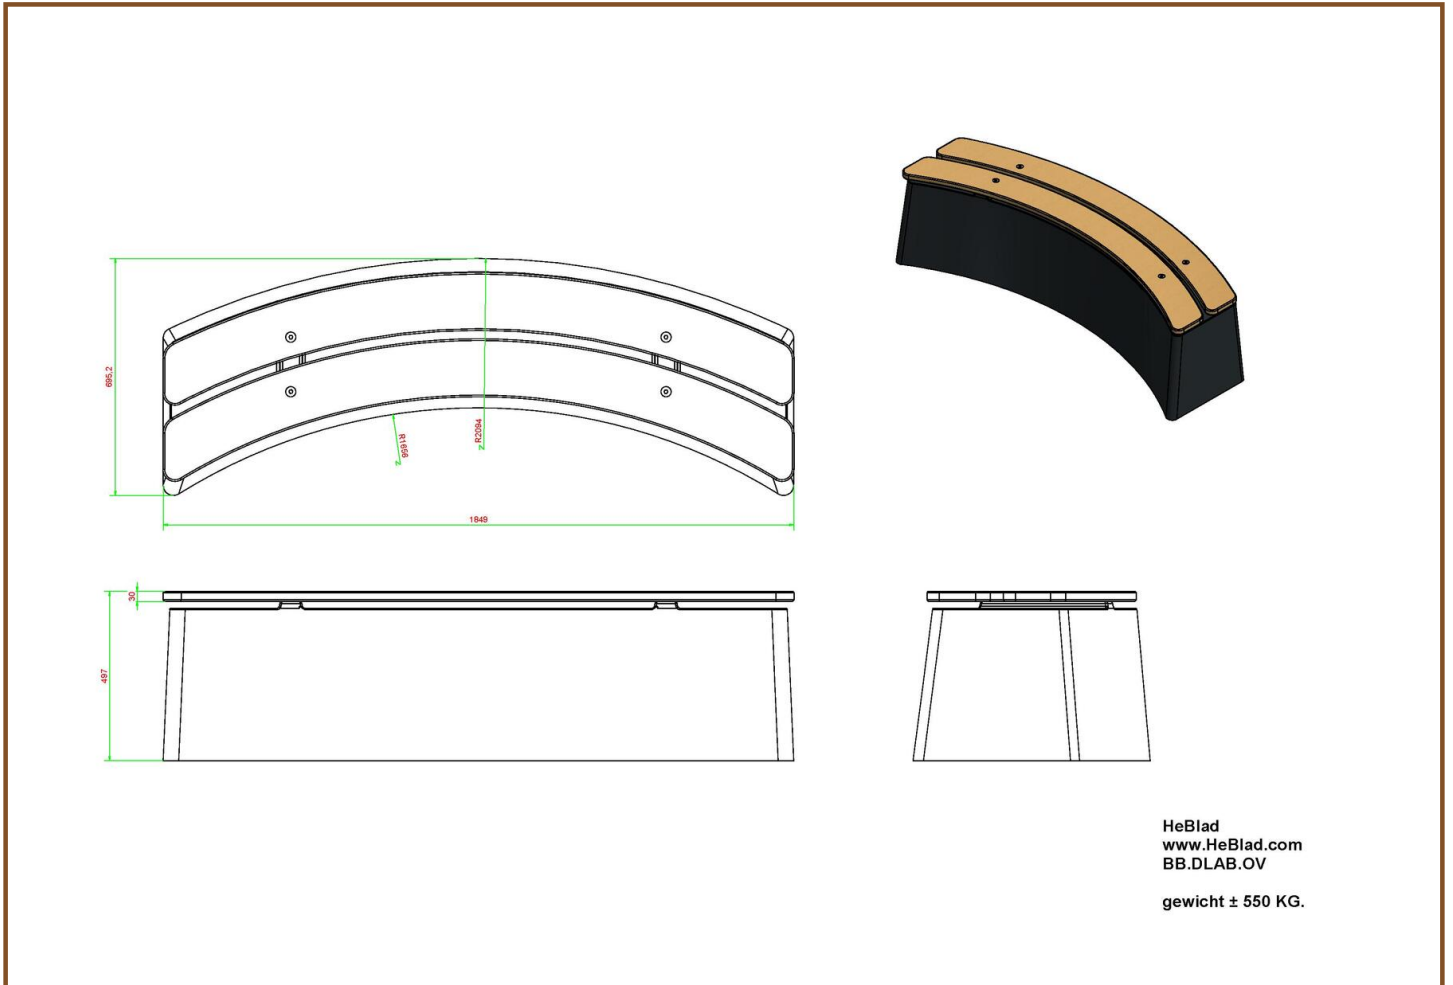

Specifications Bench DeLuxe Oval Anthracite-Concrete

Product code	BB.DLAB.OV	Material seat	Bamboo
Colour	Anthracite concrete	Number of seats	4
Dimensions (L x W x H)	185 x 70 x 50 cm	Weight	825 kg
Seat height	50 cm		

Related products

Our products are delivered from our factory in the Netherlands.