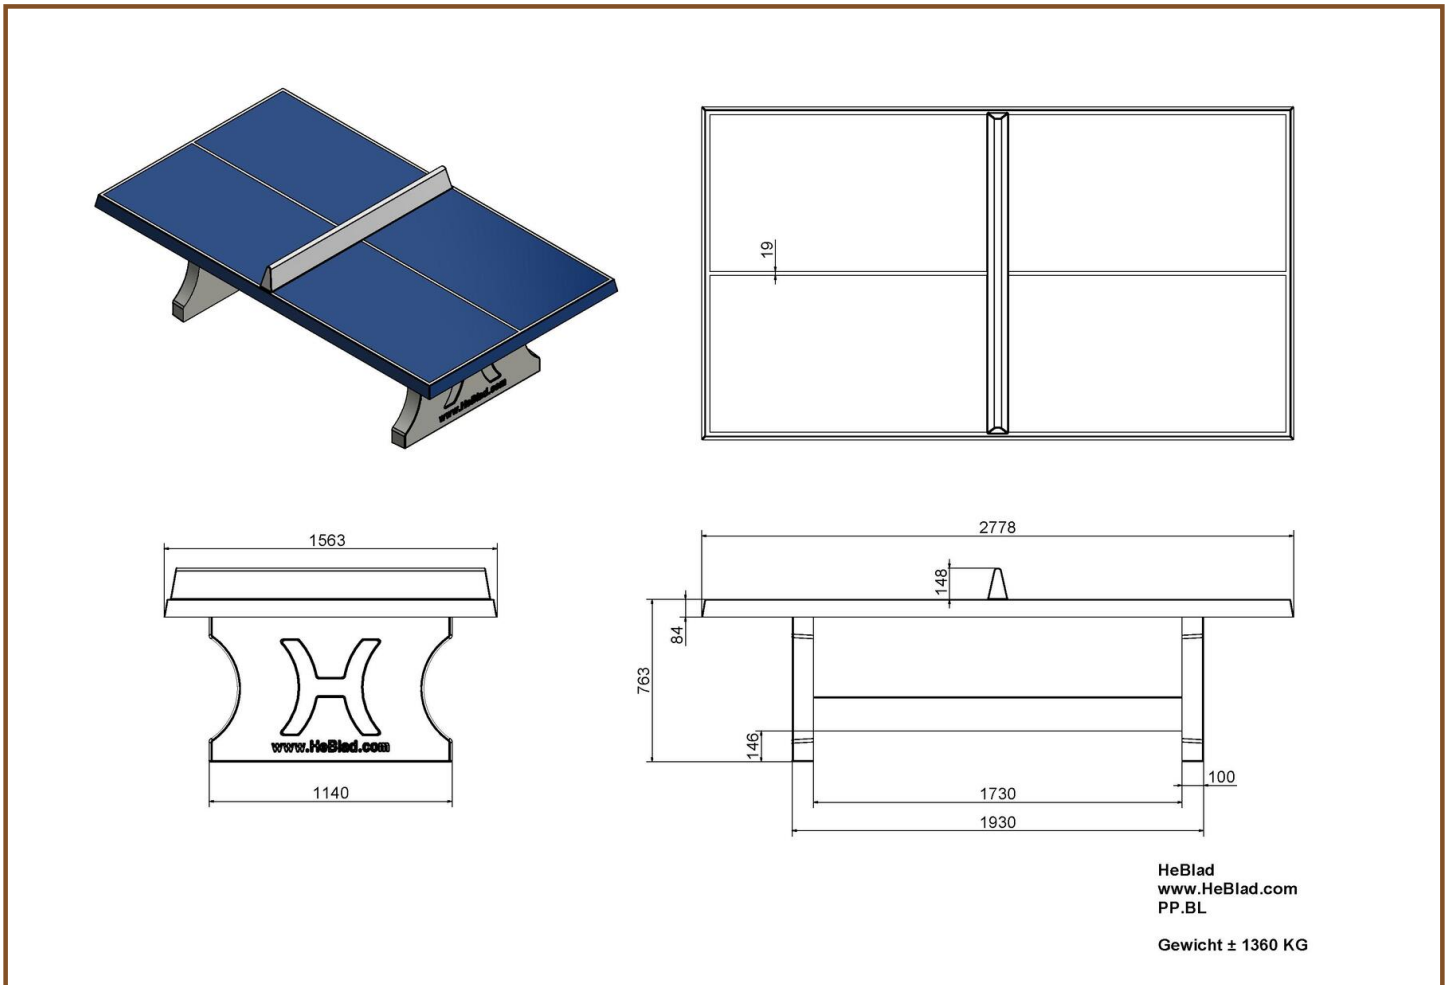

Specifications Concrete Ping-pong table blue

Product code	PP.BL	Height tabletop	76 cm
Colour	Blauw - RAL 5005	Height of the net	14,75 cm
Dimension playing surface (L x W)	274 x 152 cm	Weight	1360 kg
Dimensions bottom base plate	278 x 156 cm	Distance legs	183 cm (center to center)
Tabletop thickness	8,4 cm		

Related products

Our products are delivered from our factory in the Netherlands.