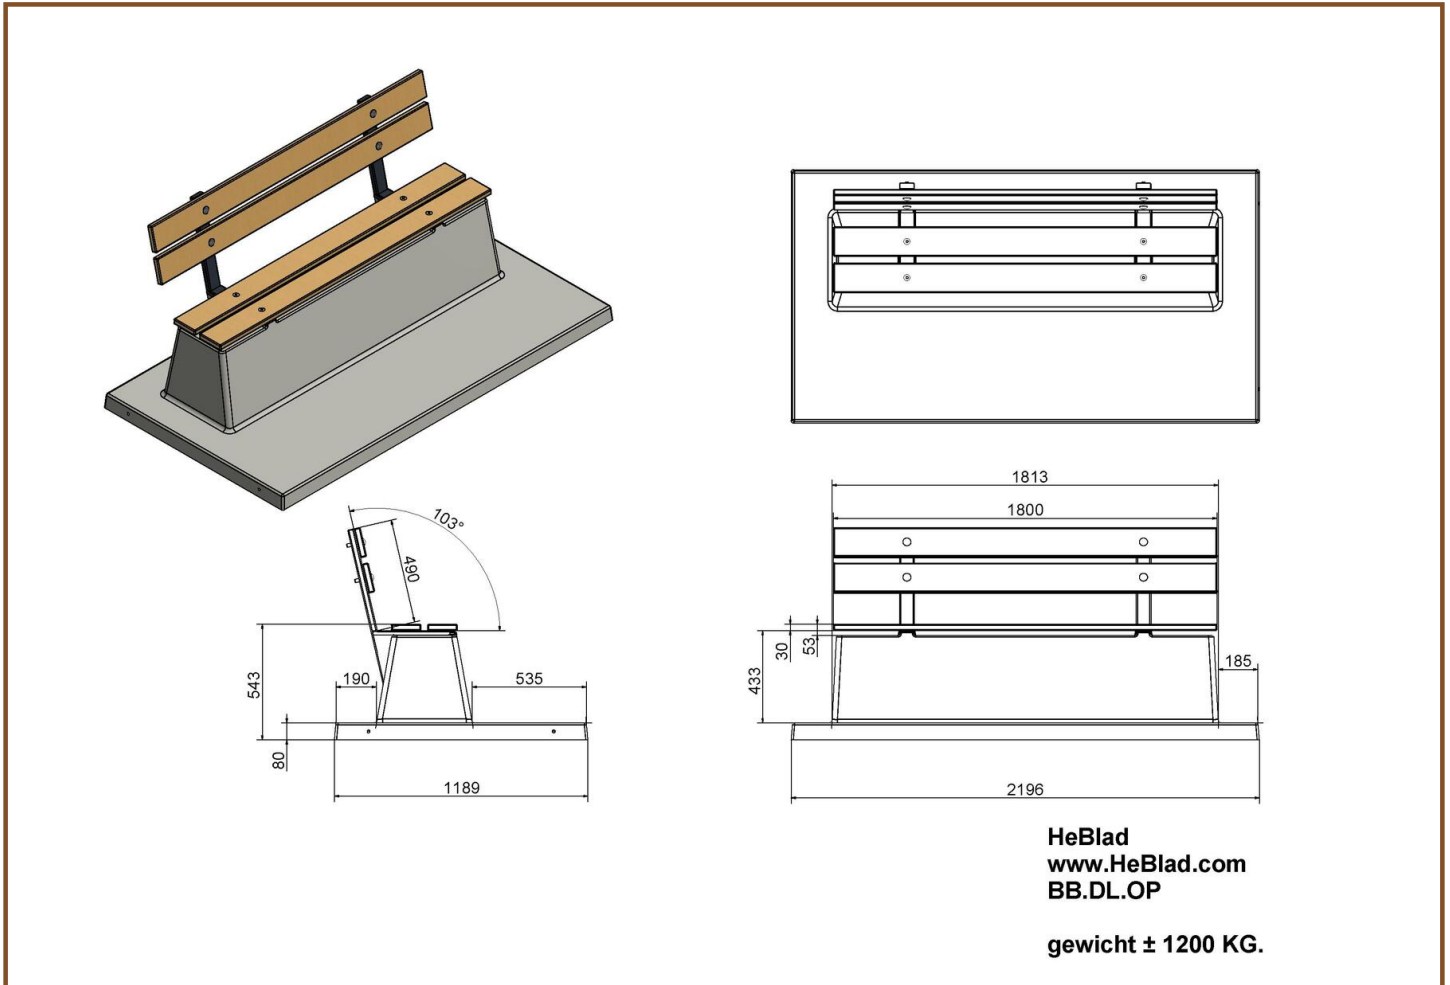

Specifications Bench DeLuxe with bottom plate and backrest Naural Concrete

Product code	BB.DL.OP	Seating corner	103 degrees
Colour	Natural concrete	Number of seats	4
Dimensions (L x W x H)	219,5 x 119 x 103 cm	Dimensions base plate (L x W x H)	219,5 x 119 x 8 cm
Seat height	45 cm	Finishing base plate	Smooth concrete
Dimensions seat	180 x 30 cm	Weight	1230 kg

Related products Bamboo

Our products are delivered from our factory in the Netherlands.