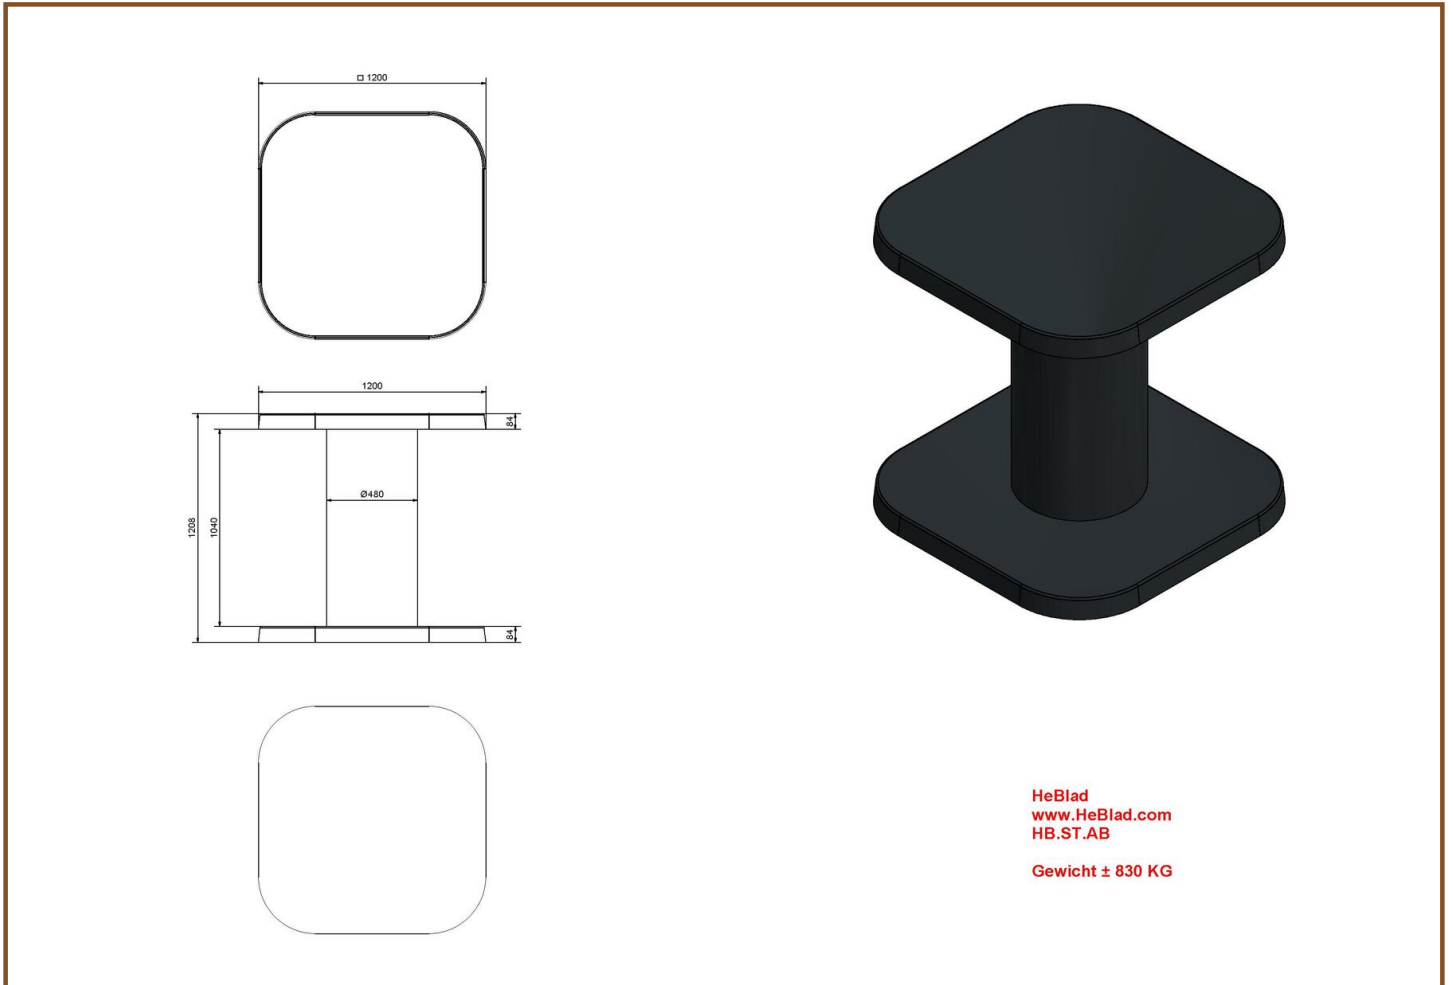

Specifications High Table Anthracite-Concrete

Product code	HB.ST.AB	Height tabletop	113 cm
Colour	Anthracite concrete	Tabletop thickness	8.4 cm
Dimensions (L x W x H)	120 x 120 x 113 cm	Weight	985 kg
Dimensions tabletop (L x W)	120 x 120 cm		

Related products

Our products are delivered from our factory in the Netherlands.