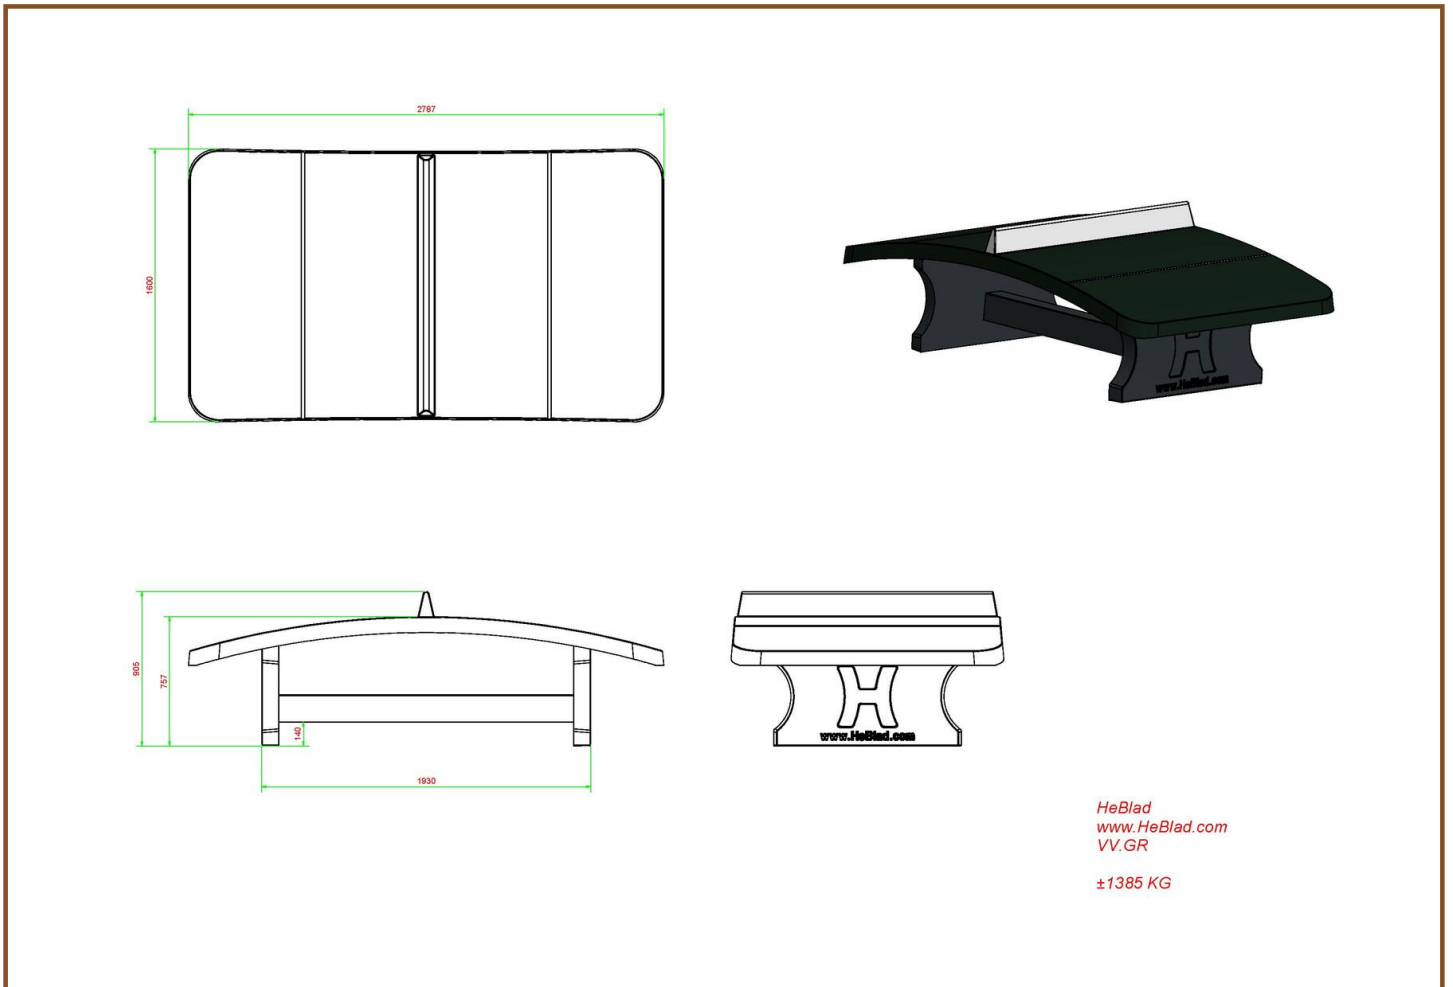

Specifications Concrete Foot Volleyball Table Green

Product code	VV.GR	Height tabletop	76 cm
Colour	Groen - RAL 6009	Height of the net	14,75 cm
Dimension playing surface (L x W)	274 x 152 cm	Weight	1385 kg
Dimensions bottom base plate	278 x 156 cm	Distance legs	183 cm (center to center)
Tabletop thickness	8,4 cm		

Related products

Our products are delivered from our factory in the Netherlands.