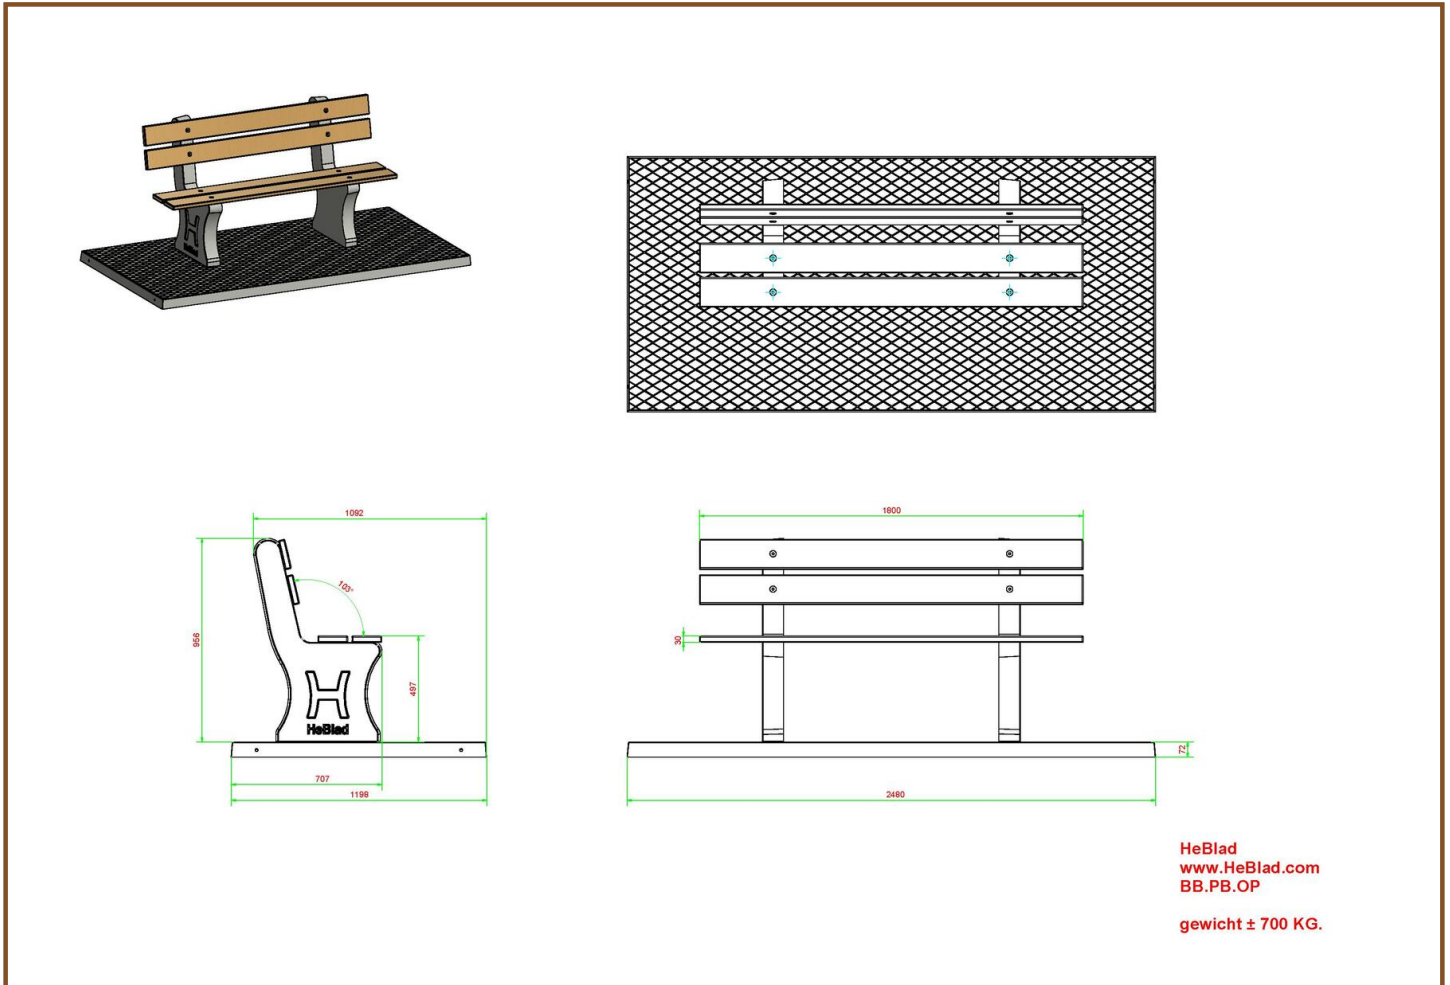

Specifications Park Bench with bottom plate Natural Concrete

Product code	BB.PB.OP	Material seat	Bamboo
Colour	Natural concrete	Number of seats	4
Dimensions (L x W x H)	248 x 120 x 103 cm	Dimensions base plate (L x W x H)	120 x 7 cm
Dimensions seat	180 x 30 cm	Finishing base plate	Anti-slip (window) profile
Seat height	49 cm	Weight	700 kg

Related products 103 degrees

Our products are delivered from our factory in the Netherlands.