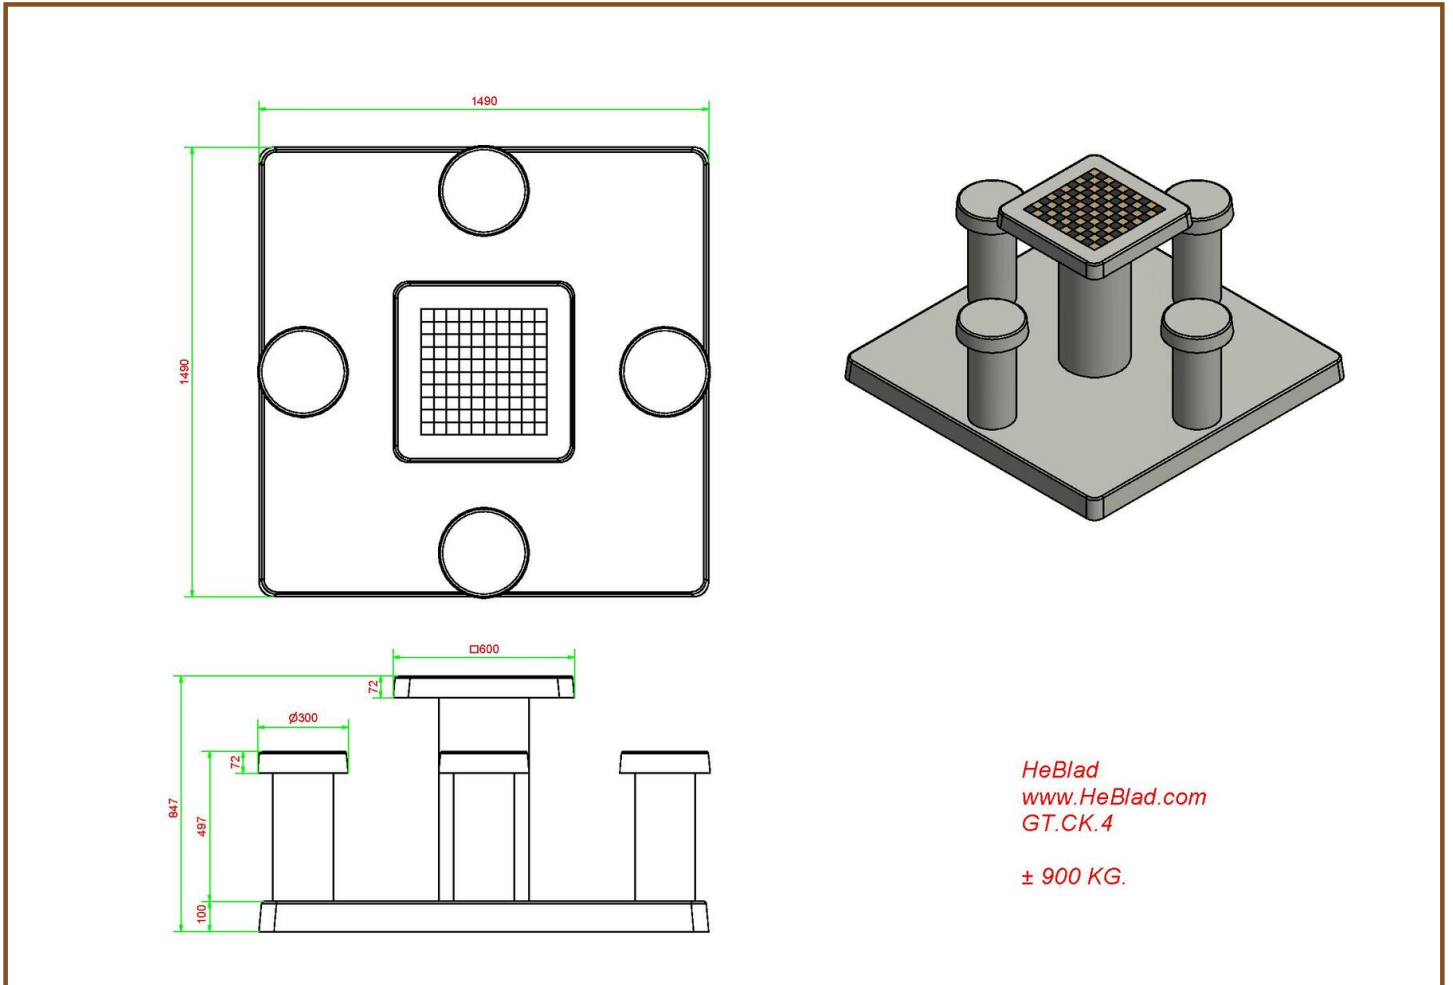

Specifications Checkers/Drafts Table Natural Concrete (4P)

Product code	GT.CK.4	Height tabletop	75 cm
Colour	Natural concrete	Seat height	50 cm
Dimensions (L x W x H)	149 x 149 x 85 cm	Dimensions base plate (L x W x H)	149 x 149 x 10 cm
Dimensions tabletop (L x W)	60 x 60 cm	Weight	900 kg
Tabletop thickness	7 cm		

Related products

Our products are delivered from our factory in the Netherlands.