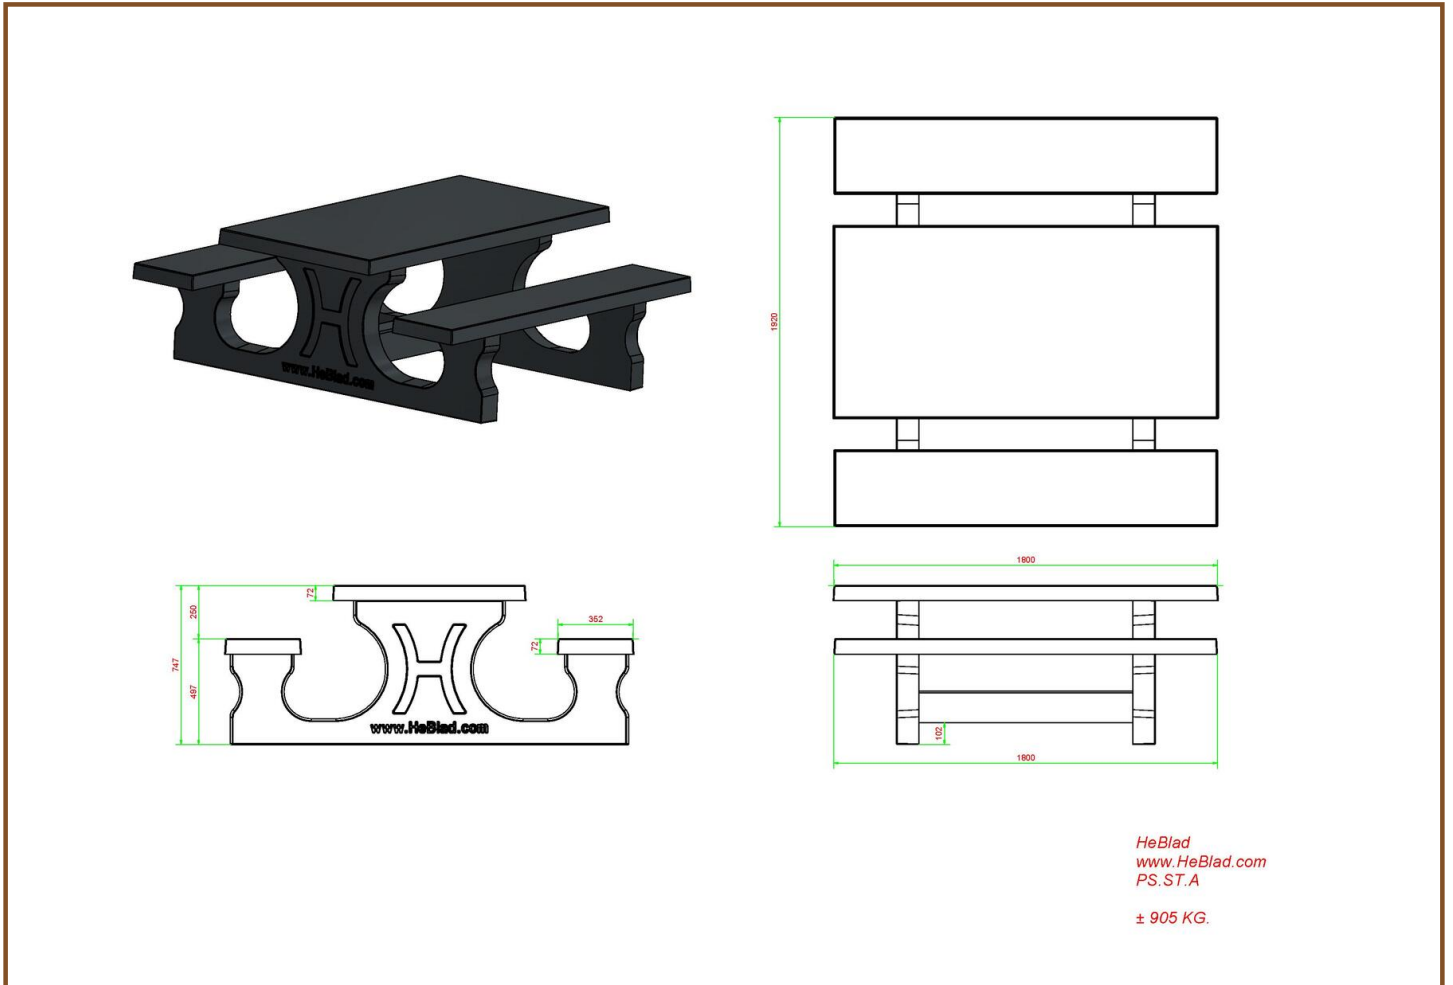

Specifications Concrete Picnic table Standard Anthracite

Product code	PS.ST.A	Seat height	50 cm
Colour	Anthracite lacquered, RAL 7016	Material seat	Beton
Dimensions (L x W x H)	180 x 192 x 75 cm	Distance legs	111 cm (center to center)
Dimensions tabletop (L x W)	180 x 90 cm	Weight	905 kg
Tabletop thickness	7 cm	Number of seats	8

Related products

Our products are delivered from our factory in the Netherlands.