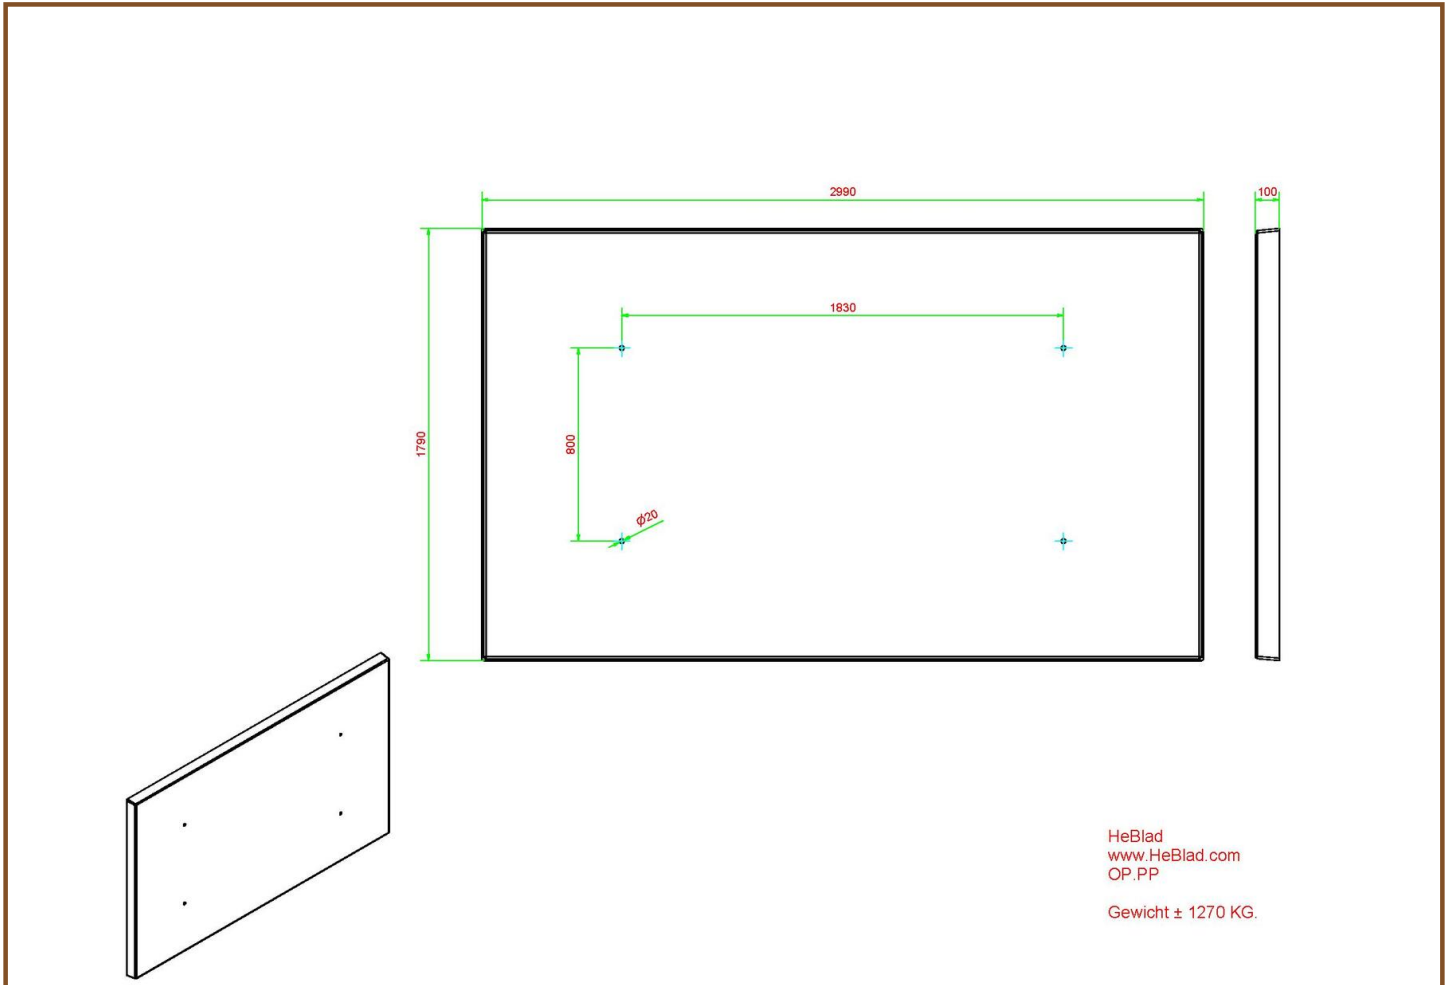

Specifications Concrete base plate for tennis table

Product code	OP.PP	Finishing base plate	Smooth concrete
Colour	Natural concrete	lifting device	139 x 87 x 99 cm
Dimensions (L x W x H)	299 x 179 x 10 cm	preparation attachment	Holes for bolts M16
Weight	1270 kg		

Related products

Our products are delivered from our factory in the Netherlands.