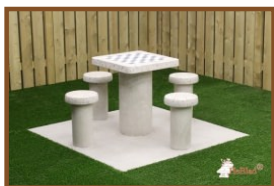

Specifications Set of chessmen

Product code	GT.CH.Pieces
Material	Hout
King height	7,7 cm

head office address

HeBlad BV
Diamantweg 22
NL - 5527 LC Hapert

Related products

GT.CH.G4

HB.FB.A

BB.CH