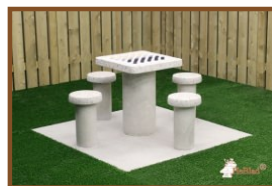

Specifications Set of rubber dampers for football table, 16 pcs.

Product code HB.FB.Bumperset
Material Rubber

head office address

HeBlad BV
Diamantweg 22
NL - 5527 LC Hapert

Related products

GT.CK.G4

Our products are delivered from our factory in the Netherlands.