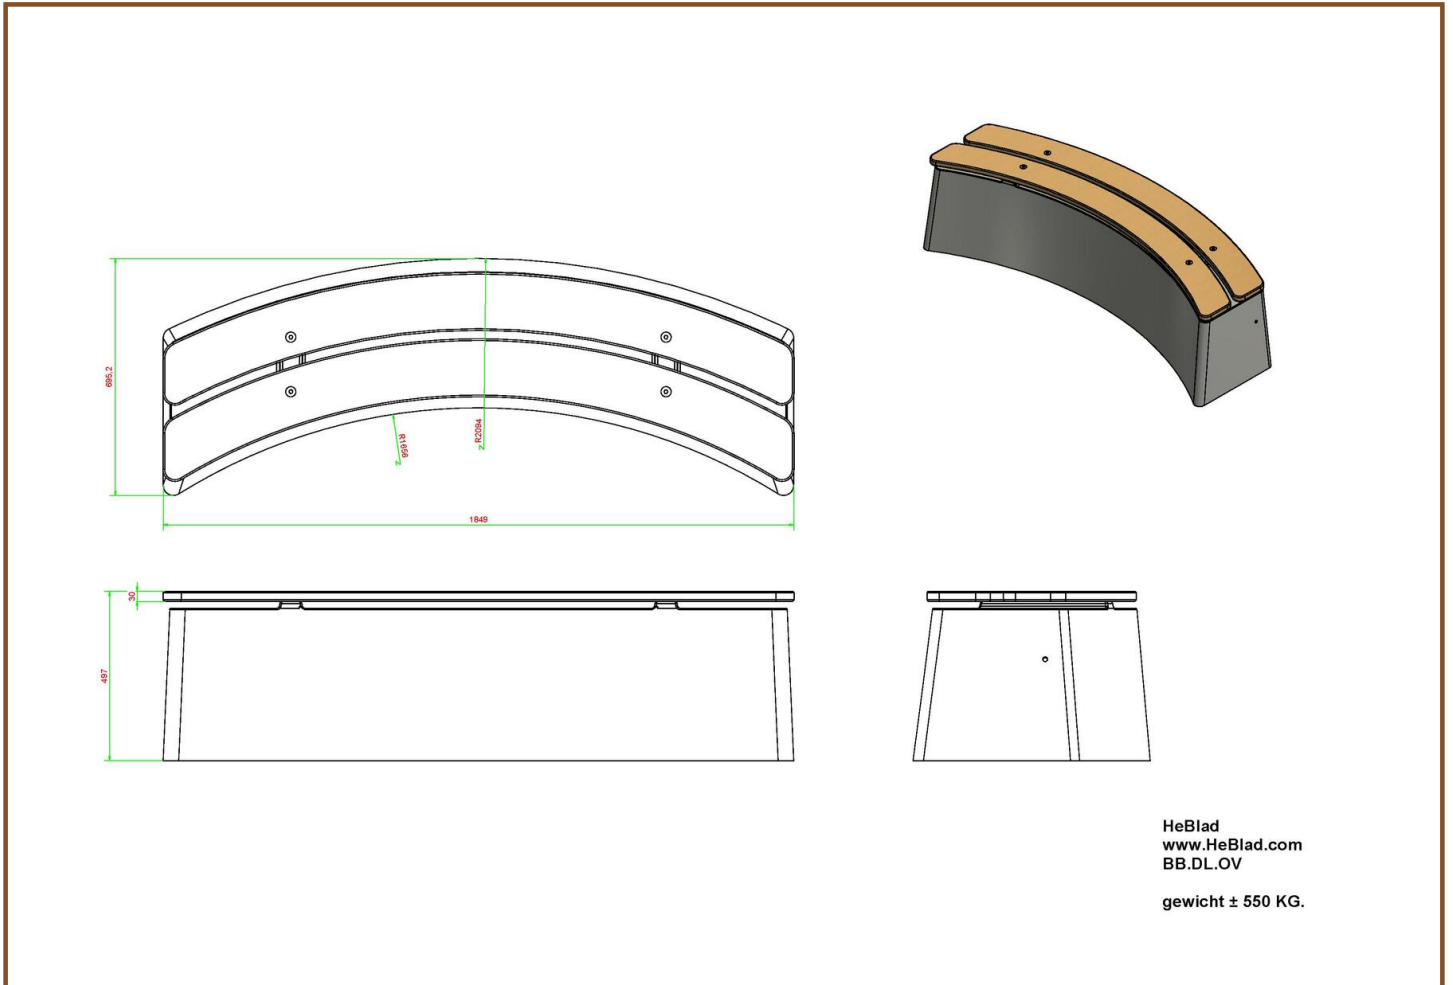

Specifications Bench DeLuxe Oval Natural Concrete

Product code	BB.DL.OV	Material seat	Bamboo
Colour	Natural concrete	Number of seats	4
Dimensions (L x W x H)	185 x 70 x 50 cm	Weight	825 kg
Seat height	50 cm		

Related products

Our products are delivered from our factory in the Netherlands.