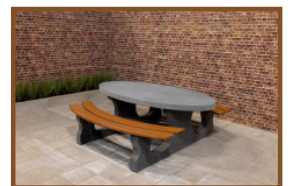

PS.DLAB.OV

Our products are delivered from our factory in the Netherlands.