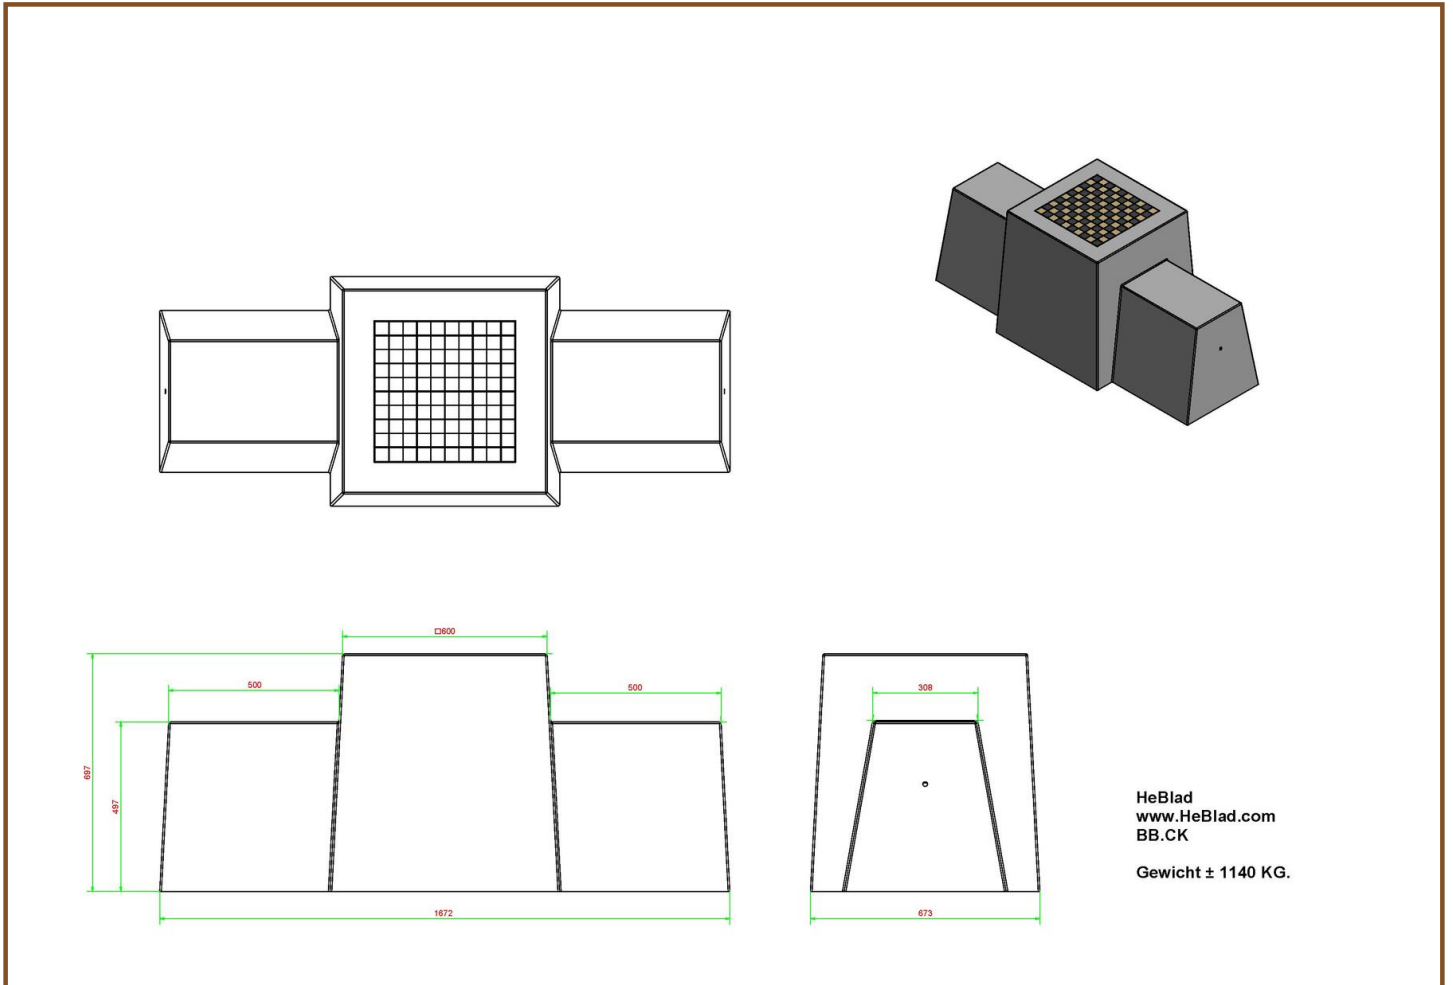

Specifications Checkers/Drafts Bench, Natural Concrete

Product code	BB.CK	Height tabletop	70 cm
Colour	Natural concrete	Weight	1140 kg
Dimensions (L x W x H)	167 x 67 x 70 cm	Number of seats	2
Seat height	50 cm		

Related products

Our products are delivered from our factory in the Netherlands.