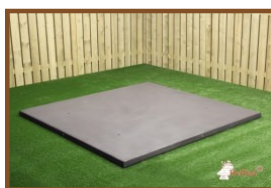

Specifications Concrete base plate for tennis table Anthracite-Concrete

Product code	OP.PP.AB	Finishing base plate	Smooth concrete
Colour	Anthracite concrete	lifting device	139 x 87 x 99 cm
Dimensions (L x W x H)	299 x 179 x 10 cm	preparation attachment	Holes for bolts M16
Weight	1270 kg		

Related products

OP.PS.AB

Our products are delivered from our factory in the Netherlands.