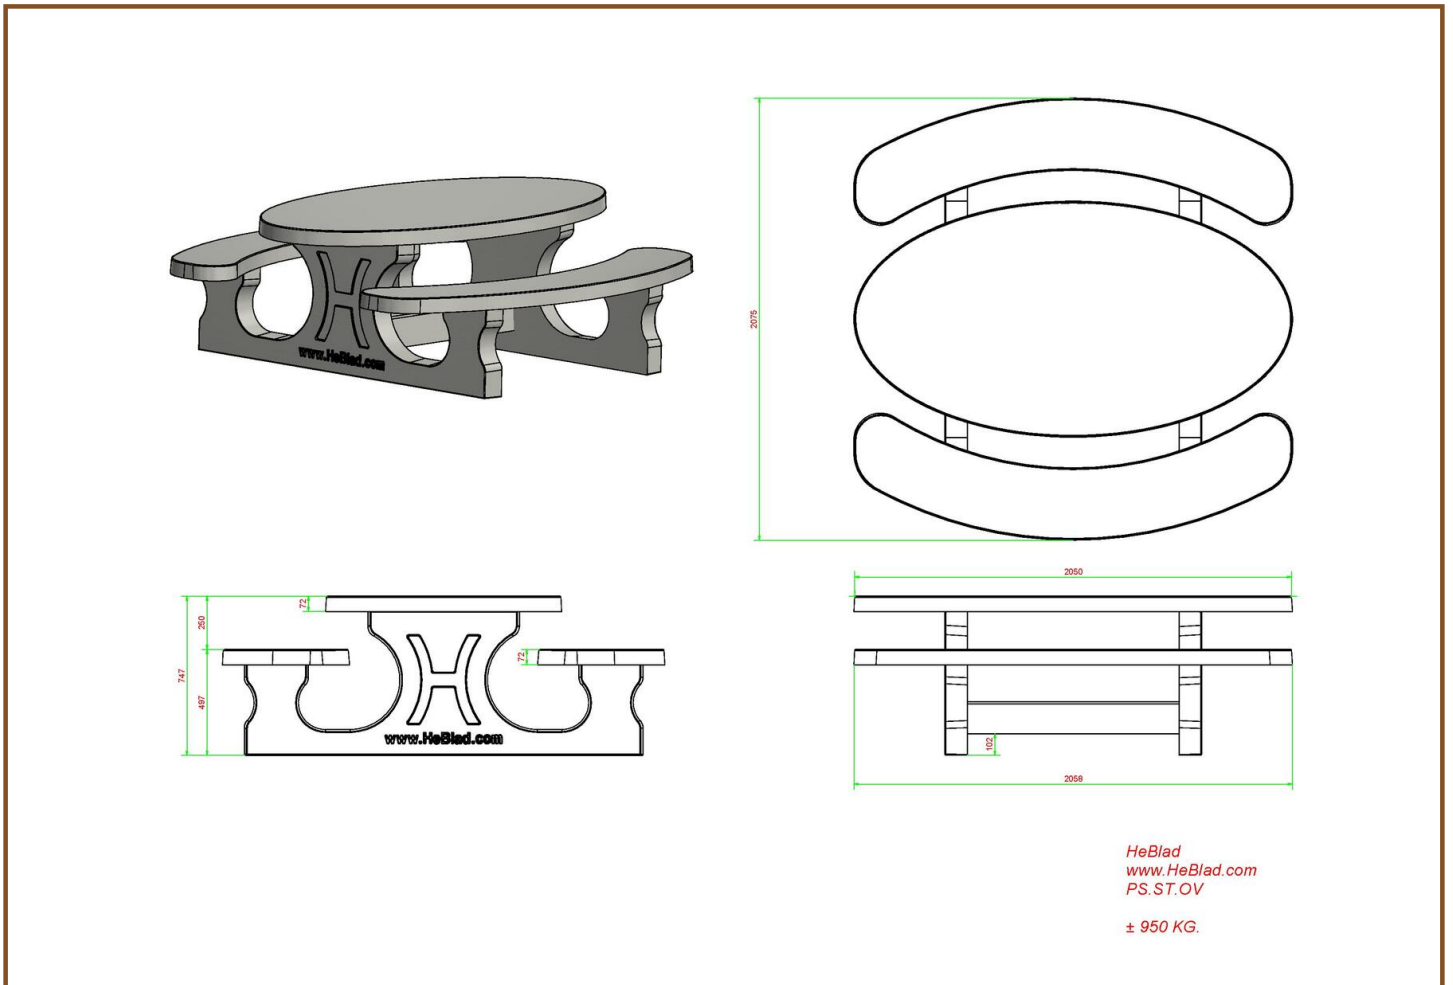

Specifications Picnic table Standard Oval Natural Concrete

Product code	PS.ST.OV	Seat height	50 cm
Colour	Natural concrete	Material seat	Beton
Dimensions (L x W x H)	211 x 205 x 75 cm	Distance legs	110 cm (center to center)
Dimensions tabletop (L x W)	205 x 110 cm	Weight	950 kg
Tabletop thickness	7 cm	Number of seats	8

Related products 75 cm

Our products are delivered from our factory in the Netherlands.