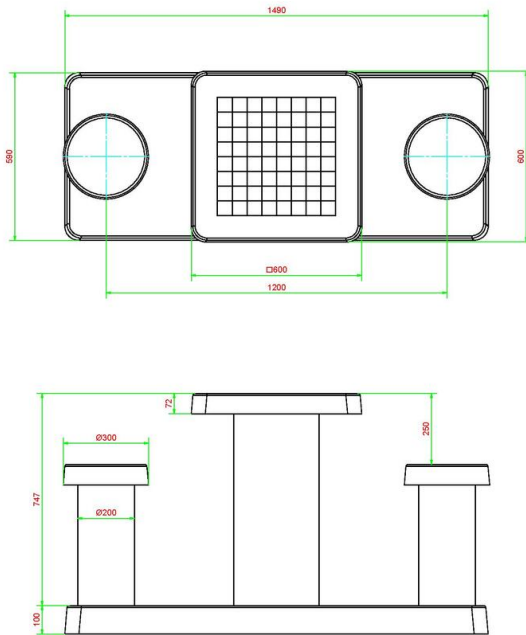

6 November 2024 - Prices subject to change

Our products are delivered from our factory in the Netherlands.

HeBlad
www.HeBlad.com
GT.CH.2

Gewicht ± 490 KG.

Specifications Chess Table Natural Concrete (2P)

Product code	GT.CH.2	Height tabletop	75 cm
Colour	Natural concrete	Seat height	50 cm
Dimensions (L x W x H)	149 x 60 x 85 cm	Dimensions base plate (L x W x H)	1490 x 60 x 10 cm
Dimensions tabletop (L x W)	60 x 60 cm	Weight	425 kg
Tabletop thickness	7 cm		