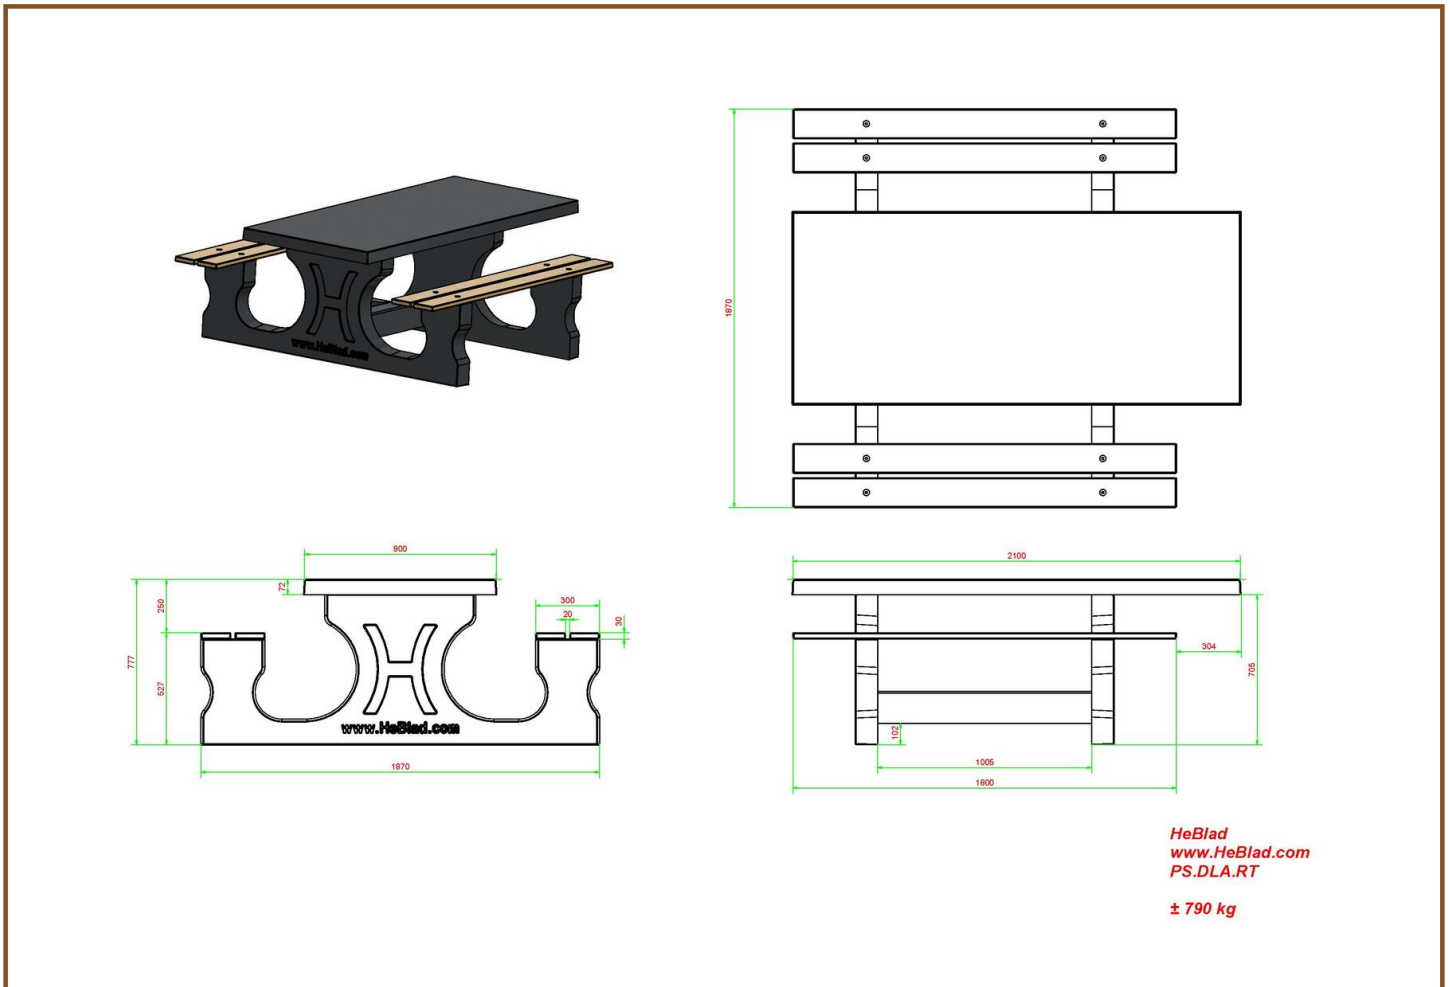

Specifications Concrete Picnic table DeLuxe Anthracite Wheelchair accessible

Product code	PS.DLA.RT	Seat height	50 cm
Colour	Anthracite lacquered, RAL 7016	Material seat	Bamboo
Dimensions (L x W x H)	210 x 187 x 77 cm	Distance legs	111 cm (center to center)
Dimensions tabletop (L x W)	210 x 90 cm	Weight	790 kg
Tabletop thickness	7 cm	Number of seats	7

Related products

Our products are delivered from our factory in the Netherlands.