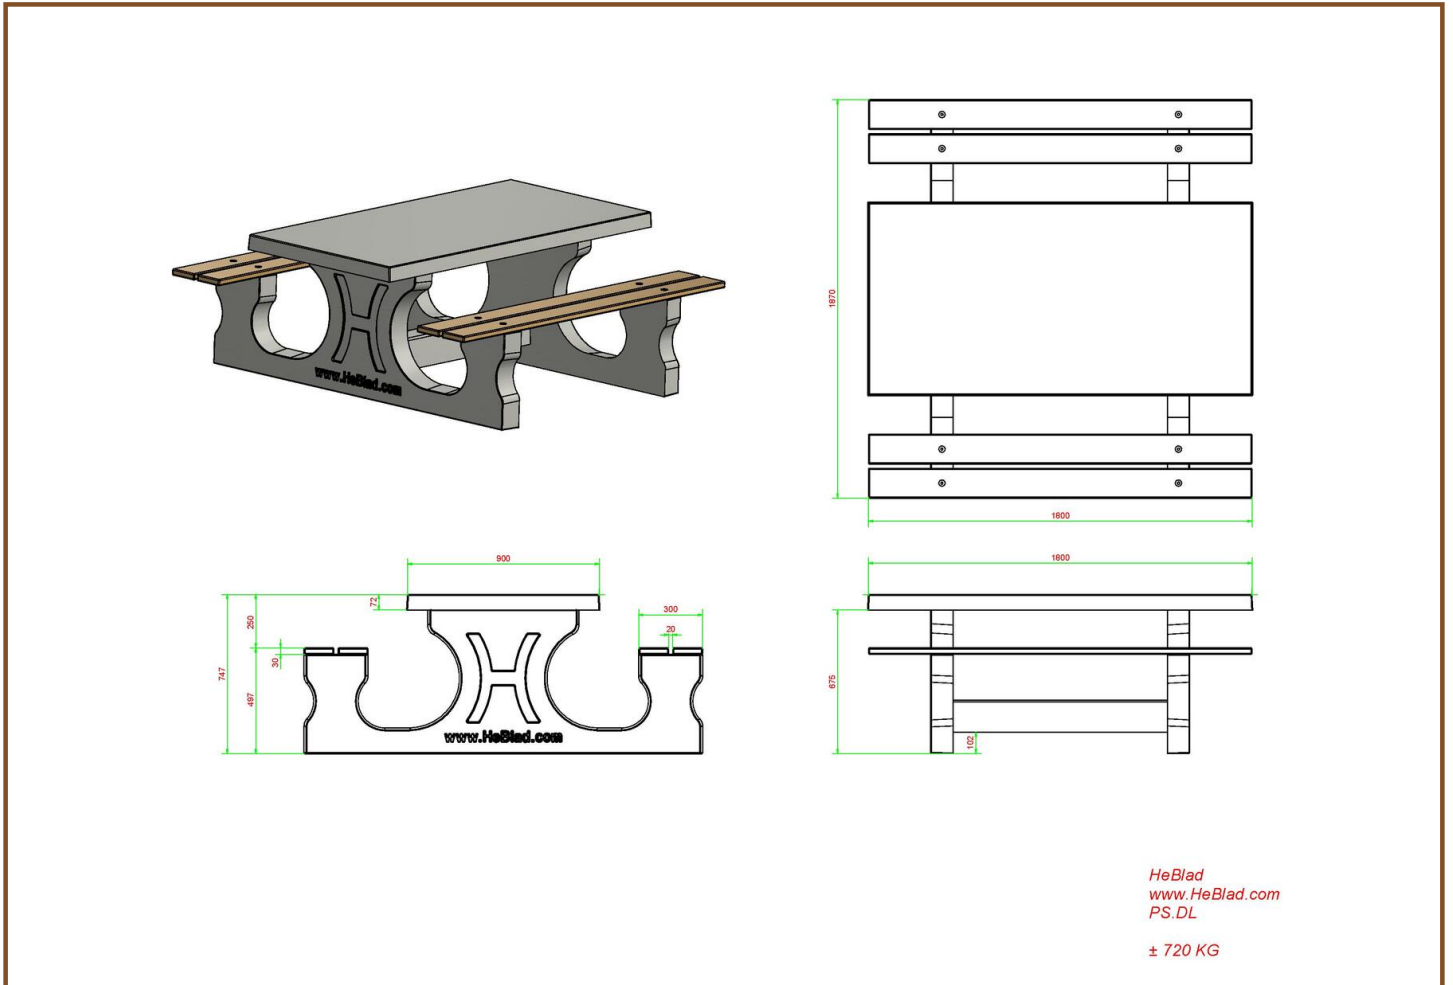

Specifications Picnic table DeLuxe

Product code	PS.DL	Seat height	50 cm
Colour	Natural concrete	Material seat	Bamboo
Dimensions (L x W x H)	180 x 187 x 75 cm	Distance legs	111 cm (center to center)
Dimensions tabletop (L x W)	180 x 90 cm	Weight	720 kg
Tabletop thickness	7 cm	Number of seats	8
Height tabletop	75 cm		

Related products