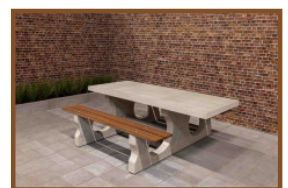

PS.DL.RT

Our products are delivered from our factory in the Netherlands.