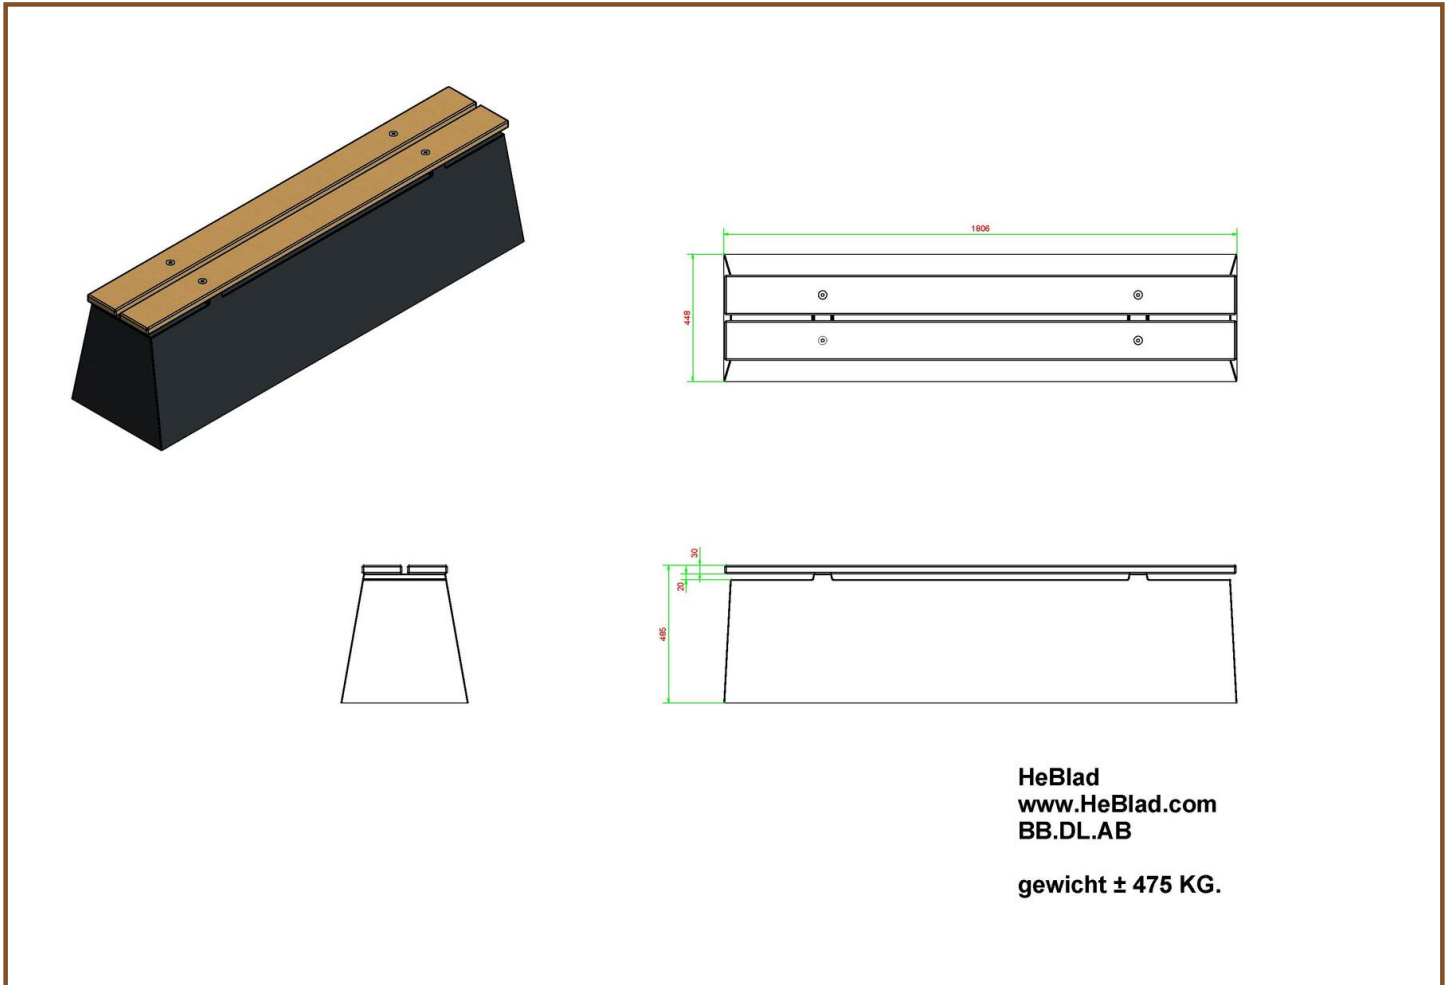

6 November 2024 - Prices subject to change

Our products are delivered from our factory in the Netherlands.

Specifications Bench DeLuxe Anthracite-Concrete

Product code	BB.DL.AB	Seat height	50 cm
Colour	Anthracite concrete	Material seat	Bamboo
Dimensions (L x W x H)	180 x 45 x 50 cm	Number of seats	4
Dimensions seat	180 x 30 cm	Weight	700 kg