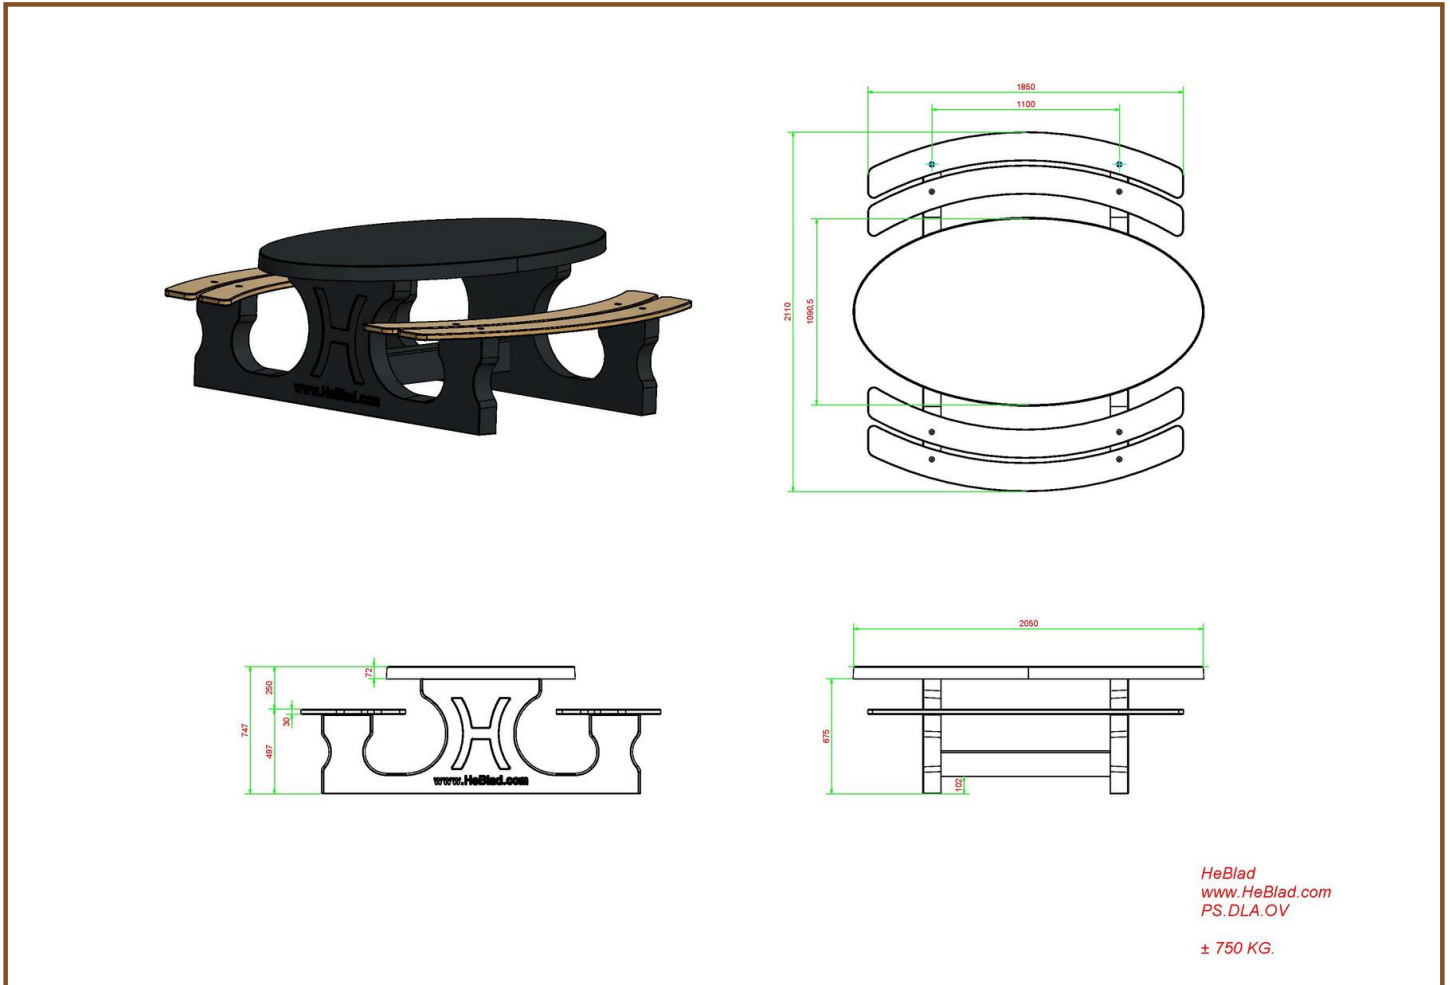

Specifications Concrete Picnic table DeLuxe Oval Anthracite

Product code	PS.DLA.OV	Seat height	50 cm
Colour	Anthracite lacquered, RAL 7016	Material seat	Bamboo
Dimensions (L x W x H)	211 x 205 x 75 cm	Distance legs	110 cm (center to center)
Dimensions tabletop (L x W)	205 x 110 cm	Weight	750 kg
Tabletop thickness	7 cm	Number of seats	8

Related products

Our products are delivered from our factory in the Netherlands.