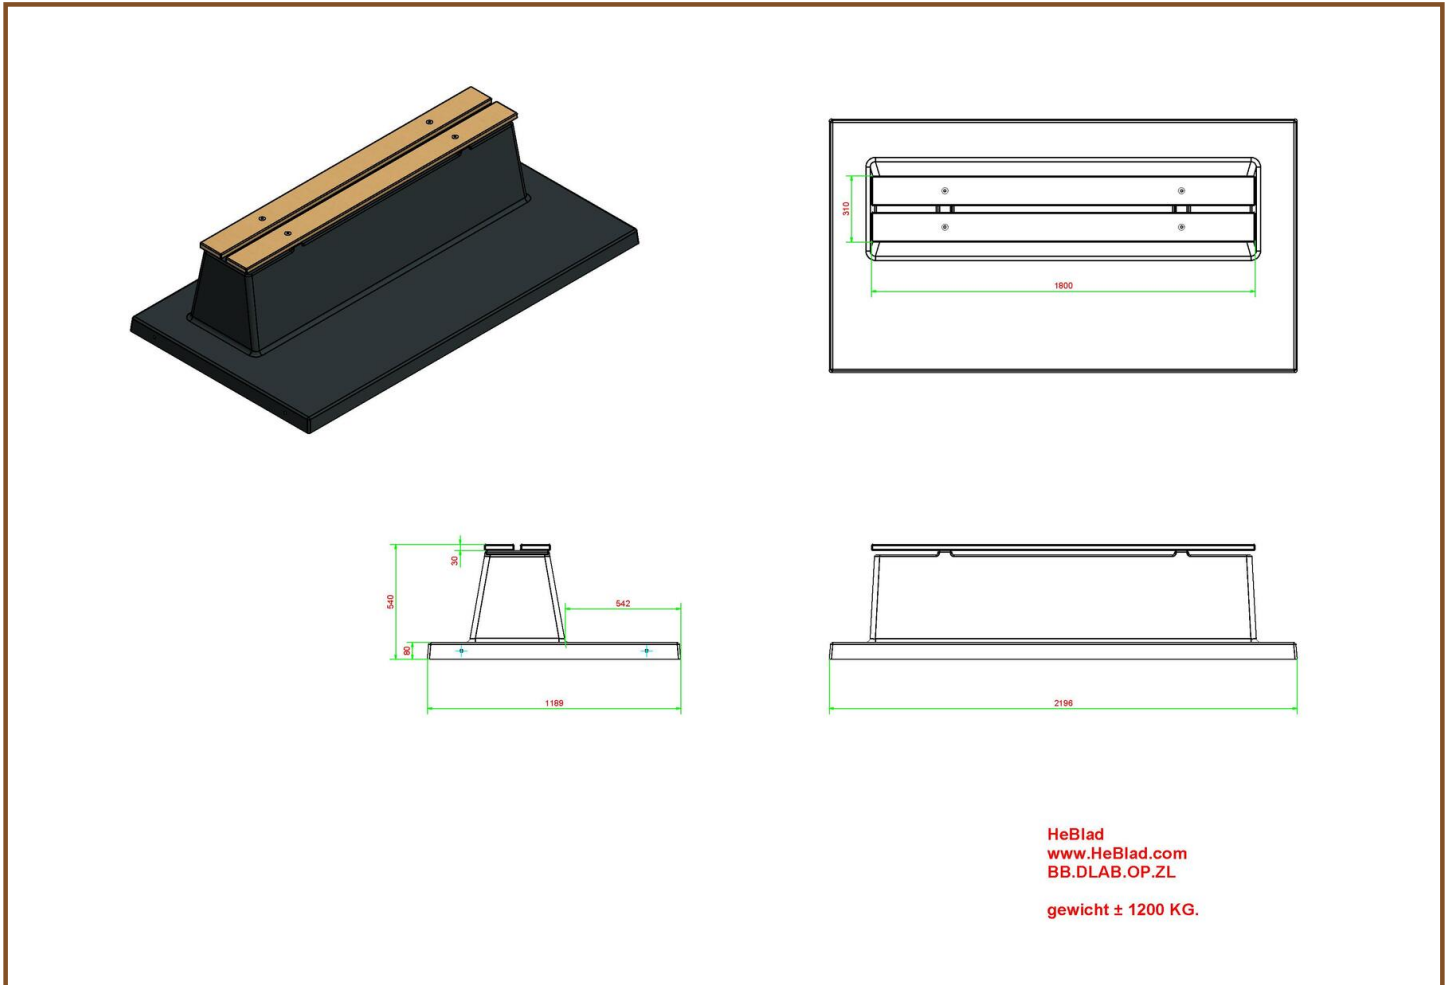

Specifications Bench DeLuxe with bottom plate without backrest Anthracite-Concrete

Product code	BB.DLAB.OP.ZL	Material seat	Bamboo
Colour	Anthracite concrete	Number of seats	4
Dimensions (L x W x H)	219,5 x 119 x 56,5 cm	Dimensions base plate (L x W x H)	2195 x 119 x 8 cm
Seat height	45 cm	Finishing base plate	Smooth concrete
Dimensions seat	180 x 30 cm	Weight	1200 kg

Related products

Our products are delivered from our factory in the Netherlands.