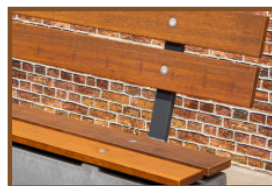

PS.Plank

Our products are delivered from our factory in the Netherlands.