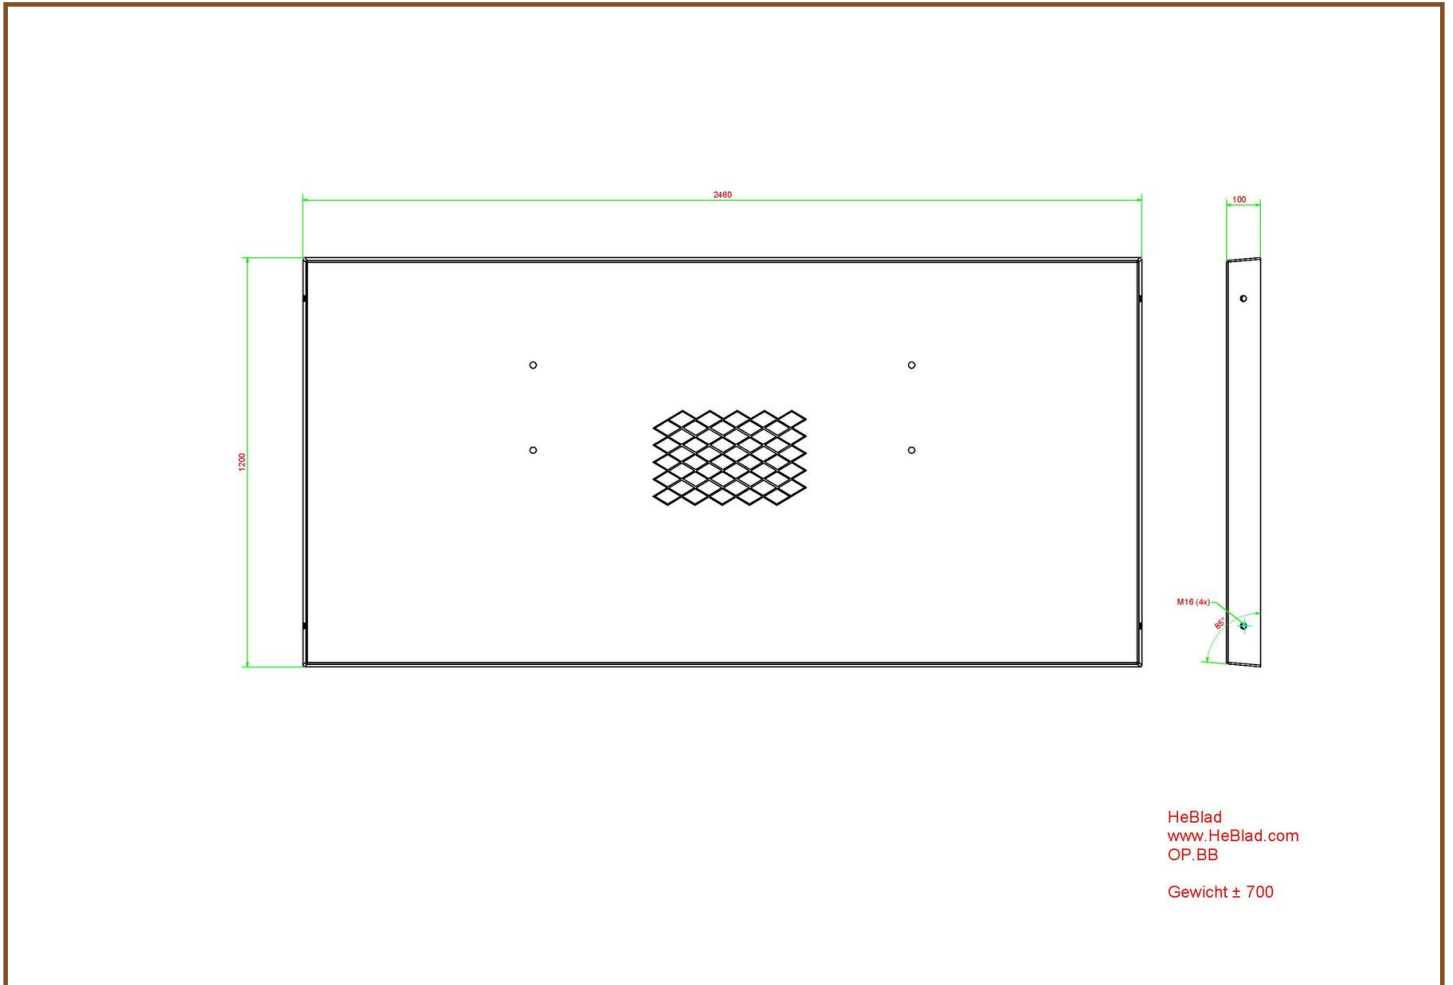

Specifications Bottom plate for all brands of Benches Natural Concrete

Product code	OP.BB	Weight	525 kg
Colour	Naturel beton	Finishing base plate	Anti-slip (window) profile
Dimensions (L x W x H)	248 x 120 x 7 cm	lifting device	Concrete screw sleeve M16 on 4 sides

Related products

Our products are delivered from our factory in the Netherlands.