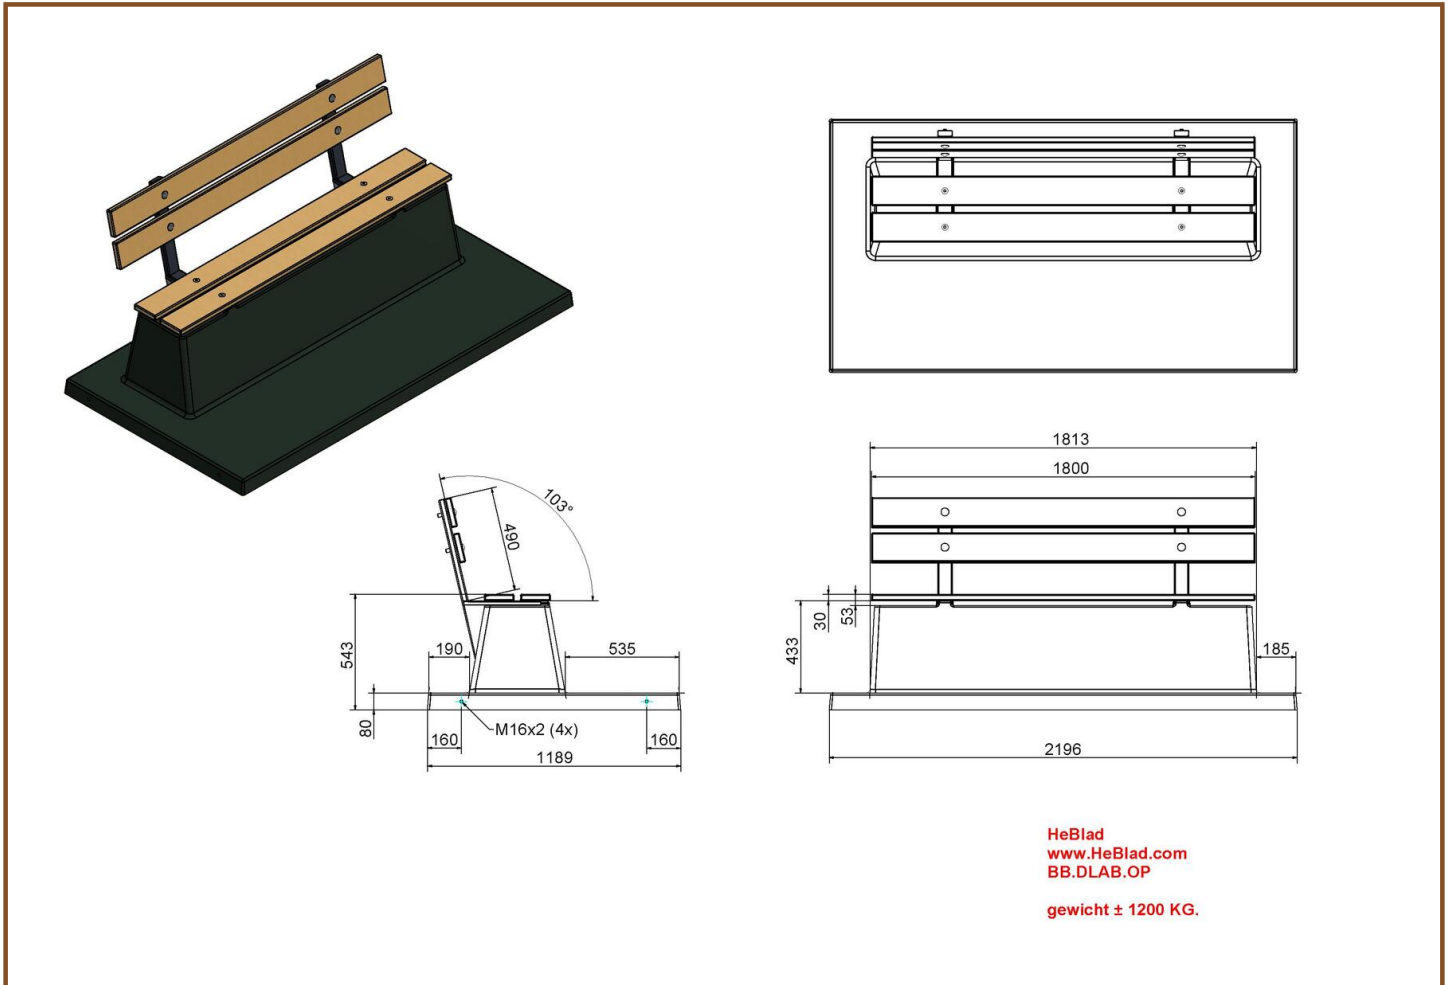

Specifications Bench DeLuxe with bottom plate and backrest Anthracite-Concrete

Product code	BB.DLAB.OP	Seating corner	103 degrees
Colour	Anthracite concrete	Number of seats	4
Dimensions (L x W x H)	219,5 x 119 x 103 cm	Dimensions base plate (L x W x H)	1189 x 119 x 8 cm
Seat height	45 cm	Finishing base plate	Smooth concrete
Dimensions seat	180 x 30 cm	Weight	1230 kg

Related products Bamboo

Our products are delivered from our factory in the Netherlands.