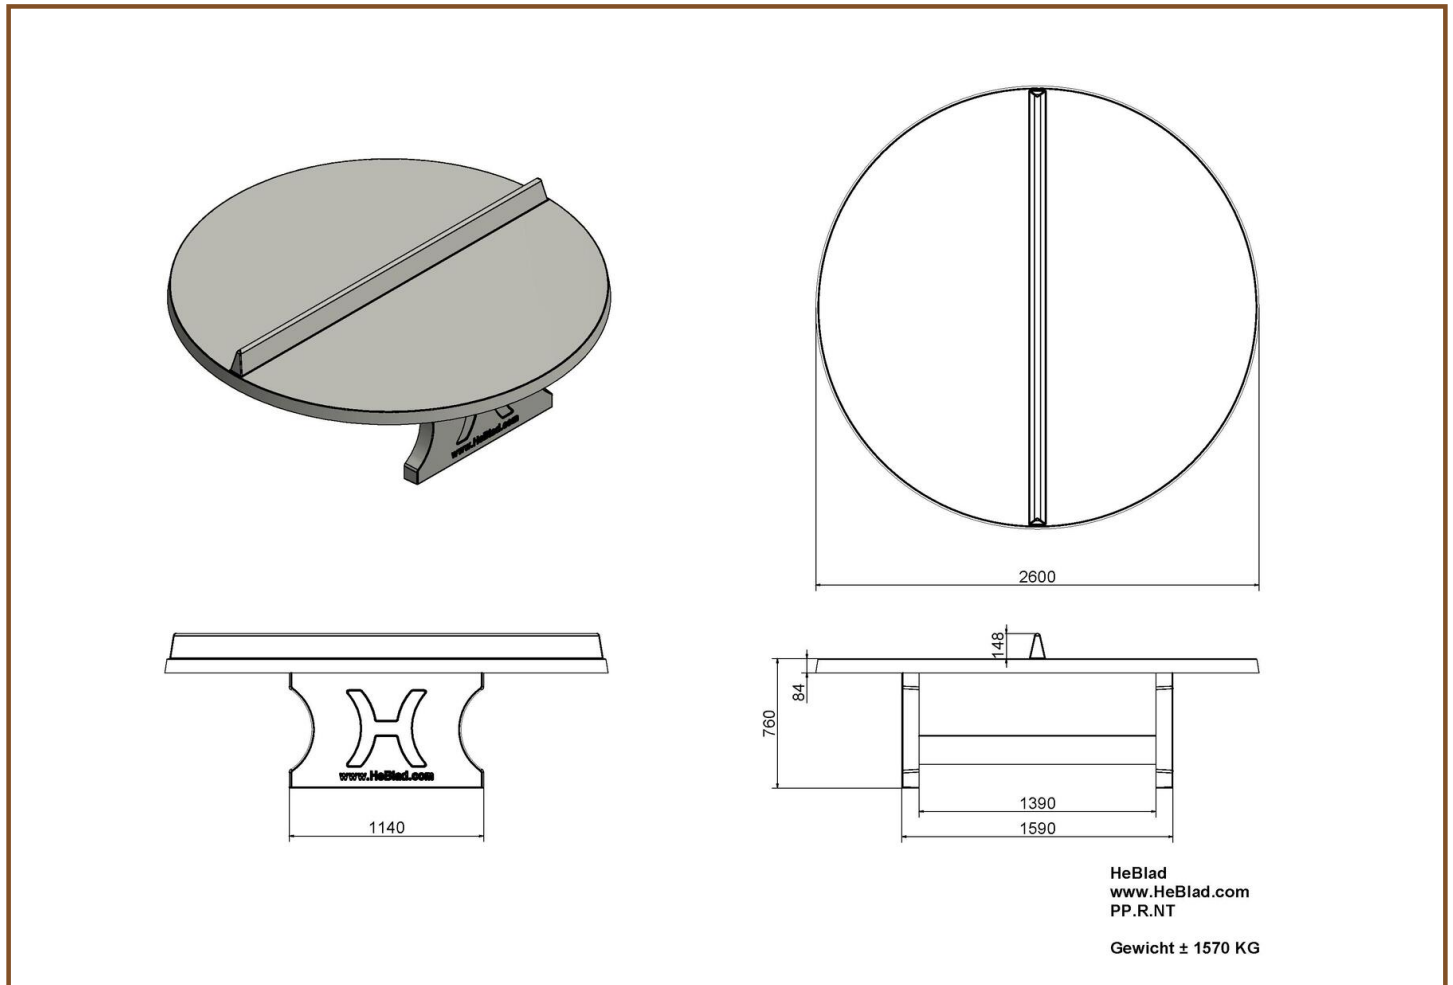

Specifications Round Ping-pong table in Natural Concrete

Product code	PP.R.NT	Height tabletop	76 cm
Colour	Natural concrete	Height of the net	14,75 cm
Dimension playing surface (L x W)	∅ 260 cm	Weight	1570 kg
Dimensions bottom base plate	∅ 264 cm	Distance legs	149 cm (center to center)
Tabletop thickness	8,4 cm		

Related products

Our products are delivered from our factory in the Netherlands.