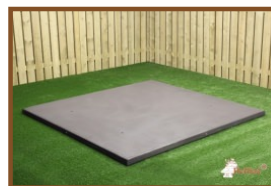

Specifications Picnic table DeLuxe Anthracite-Concrete

Product code	PS.DL.AB	Seat height	50 cm
Colour	Anthracite concrete	Material seat	Bamboo
Dimensions (L x W x H)	180 x 187 x 75 cm	Distance legs	111 cm (center to center)
Dimensions tabletop (L x W)	180 x 90 cm	Weight	720 kg
Tabletop thickness	7 cm	Number of seats	8

Related products 75 cm

OP.PS.AB

Our products are delivered from our factory in the Netherlands.