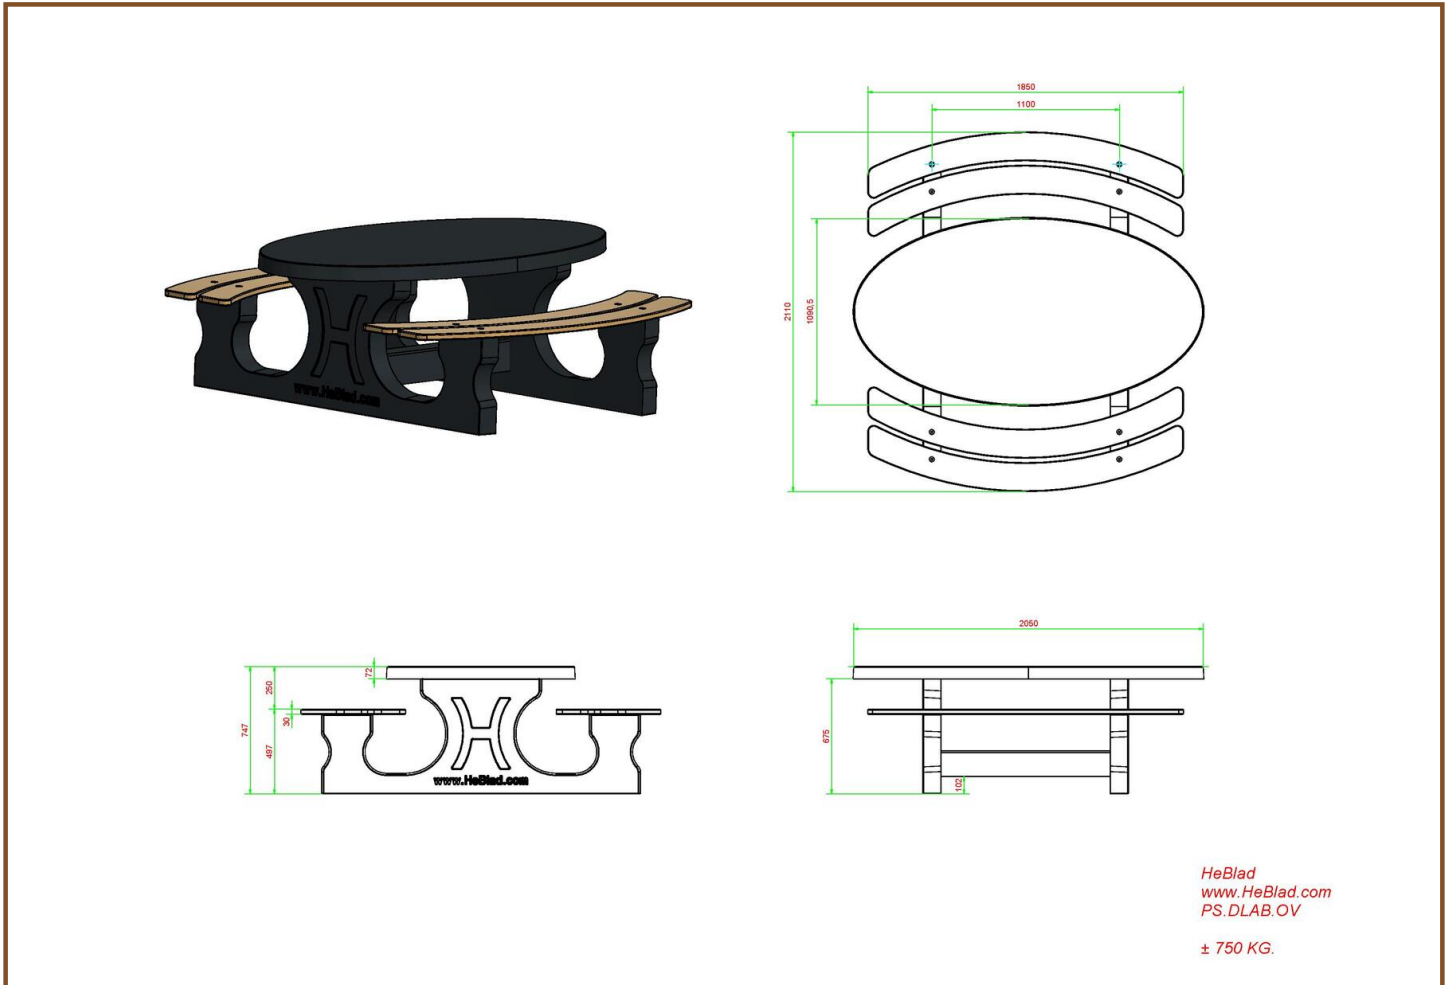

6 November 2024 - Prices subject to change

Our products are delivered from our factory in the Netherlands.

Specifications Picnic table DeLuxe Oval Anthracite-Concrete

Product code	PS.DLAB.OV	Seat height	50 cm
Colour	Anthracite concrete	Material seat	Bamboo
Dimensions (L x W x H)	211 x 205 x 75 cm	Distance legs	110 cm (center to center)
Dimensions tabletop (L x W)	205 x 110 cm	Weight	750 kg
Tabletop thickness	7 cm	Number of seats	8