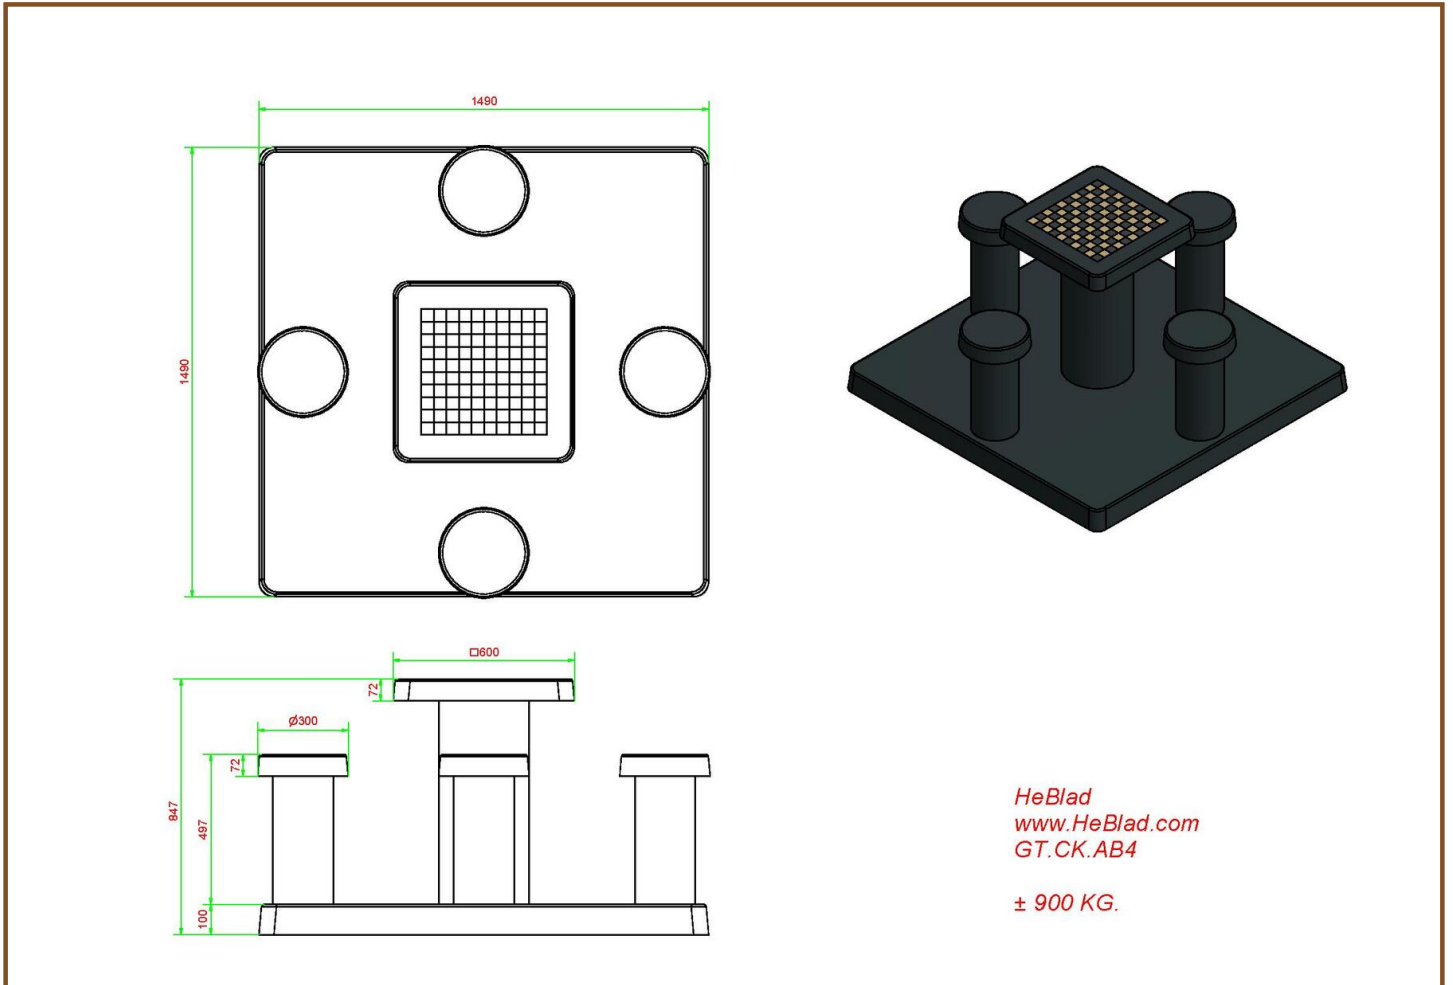

Specifications Checkers/Drafts Table Anthracite-Concrete (4P)

Product code	GT.CK.AB4	Height tabletop	75 cm
Colour	Anthracite concrete	Seat height	50 cm
Dimensions (L x W x H)	149 x 149 x 85 cm	Dimensions base plate (L x W x H)	149 x 149 x 10 cm
Dimensions tabletop (L x W)	60 x 60 cm	Weight	900 kg
Tabletop thickness	7 cm		

Related products

Our products are delivered from our factory in the Netherlands.