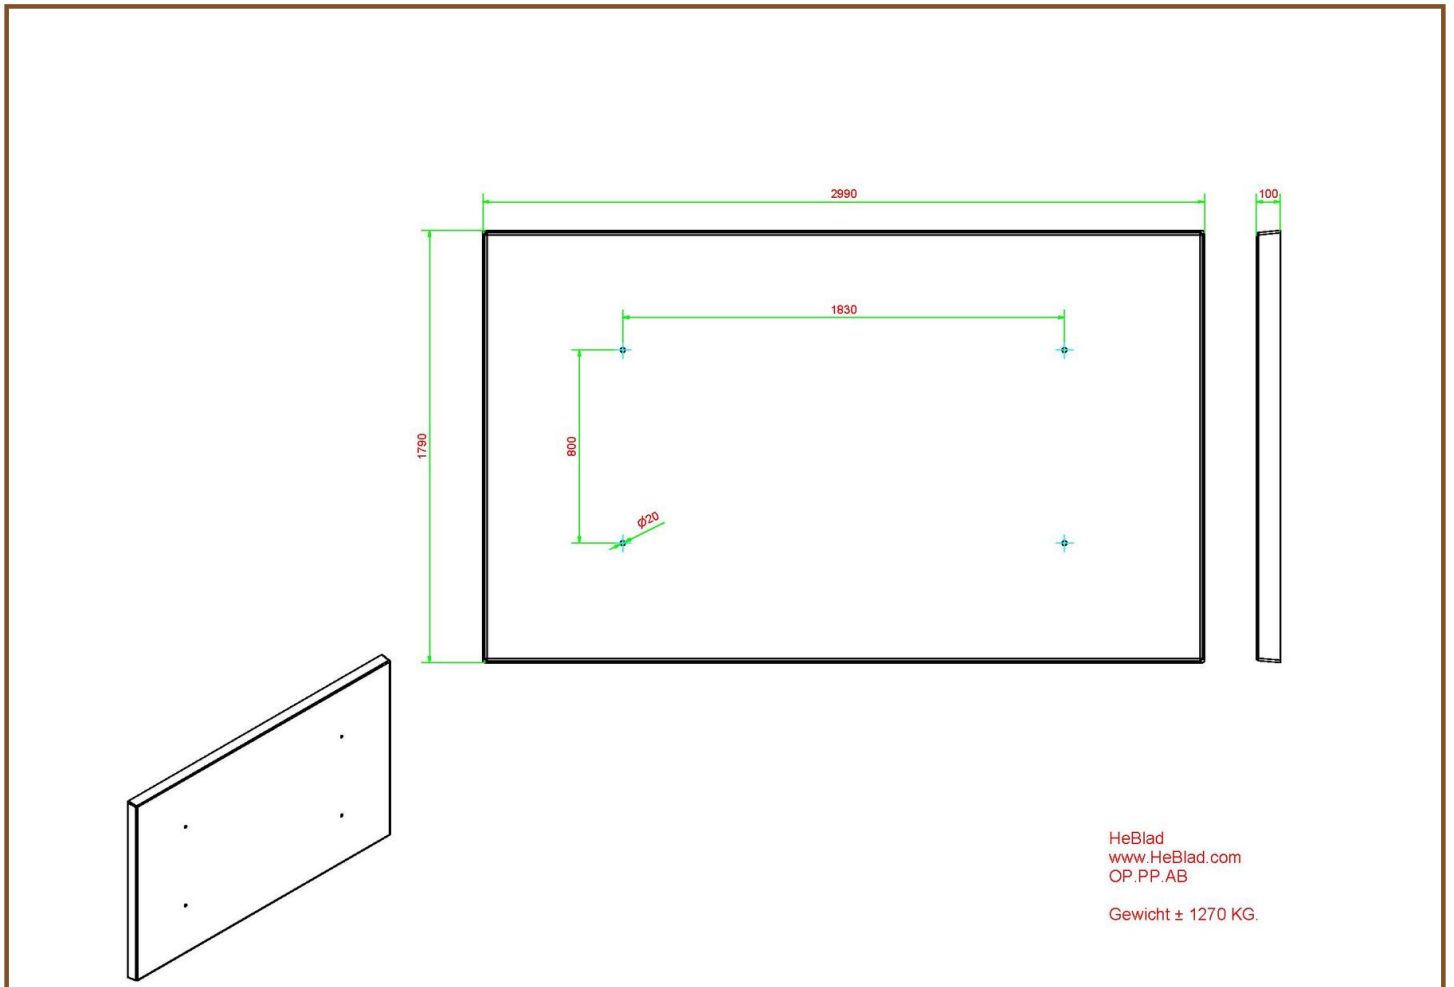

Specifications Concrete base plate for tennis table Anthracite-Concrete

Product code	OP.PP.AB	Finishing base plate	Smooth concrete
Colour	Anthracite concrete	lifting device	139 x 87 x 99 cm
Dimensions (L x W x H)	299 x 179 x 10 cm	preparation attachment	Holes for bolts M16
Weight	1270 kg		

Related products

Our products are delivered from our factory in the Netherlands.