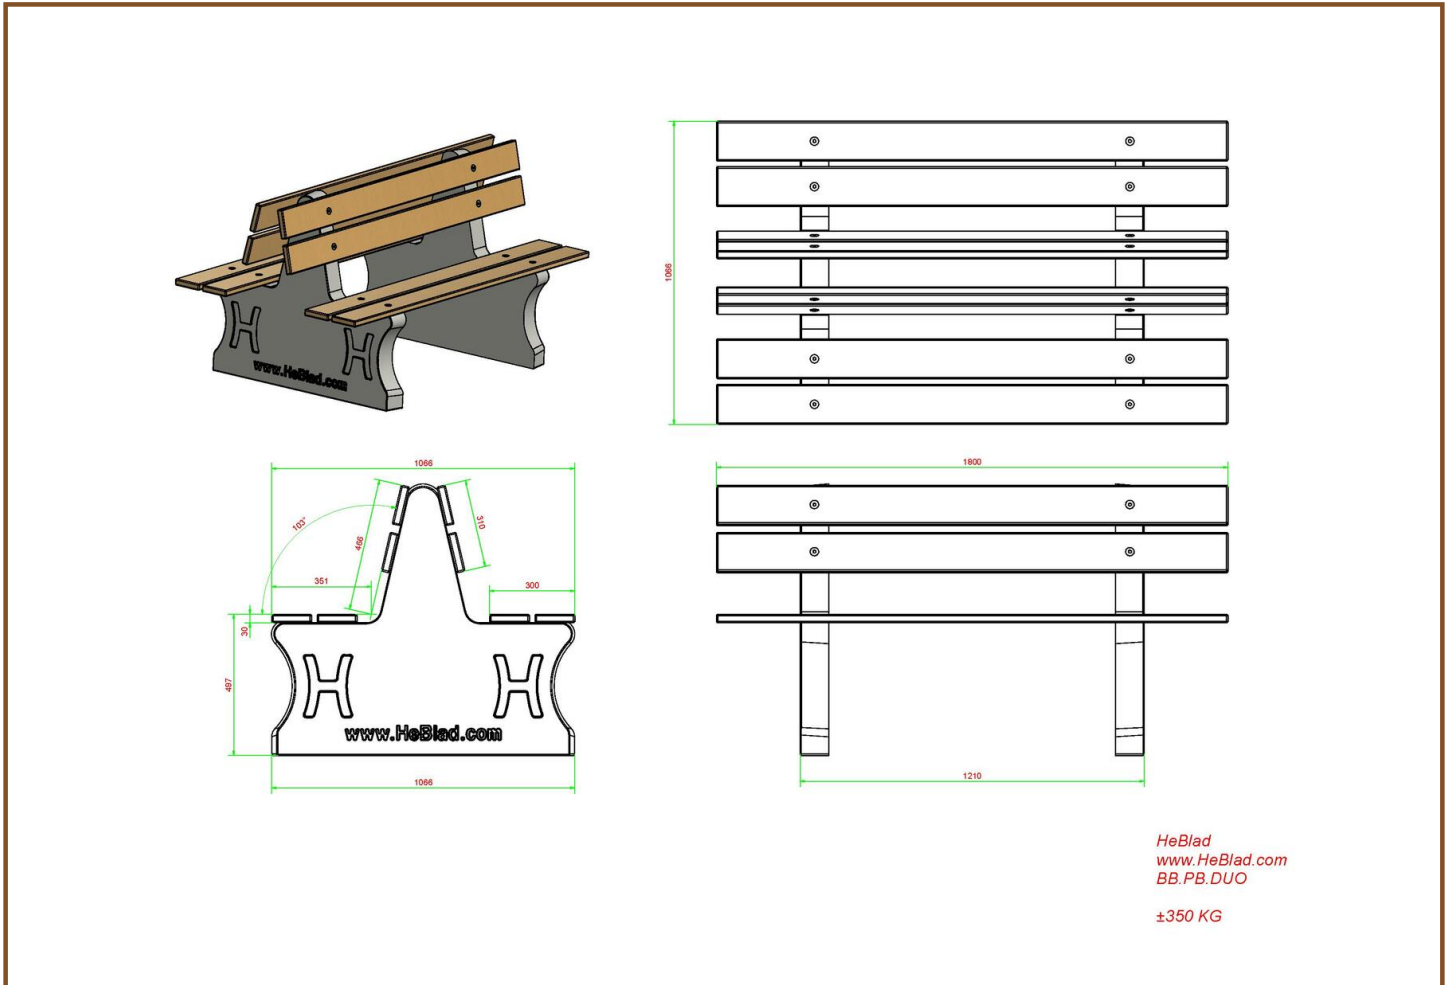

Specifications Parkbench Duo Concrete

Product code	BB.PB.DUO	Material seat	Bamboo
Colour	Natural concrete	Seating corner	103 degrees
Dimensions (L x W x H)	180 x 106 x 94 cm	Number of seats	8
Seat height	50 cm	Weight	350 kg
Dimensions seat	180 x 30 cm	Distance legs	111 cm (center to center)

Related products

Our products are delivered from our factory in the Netherlands.