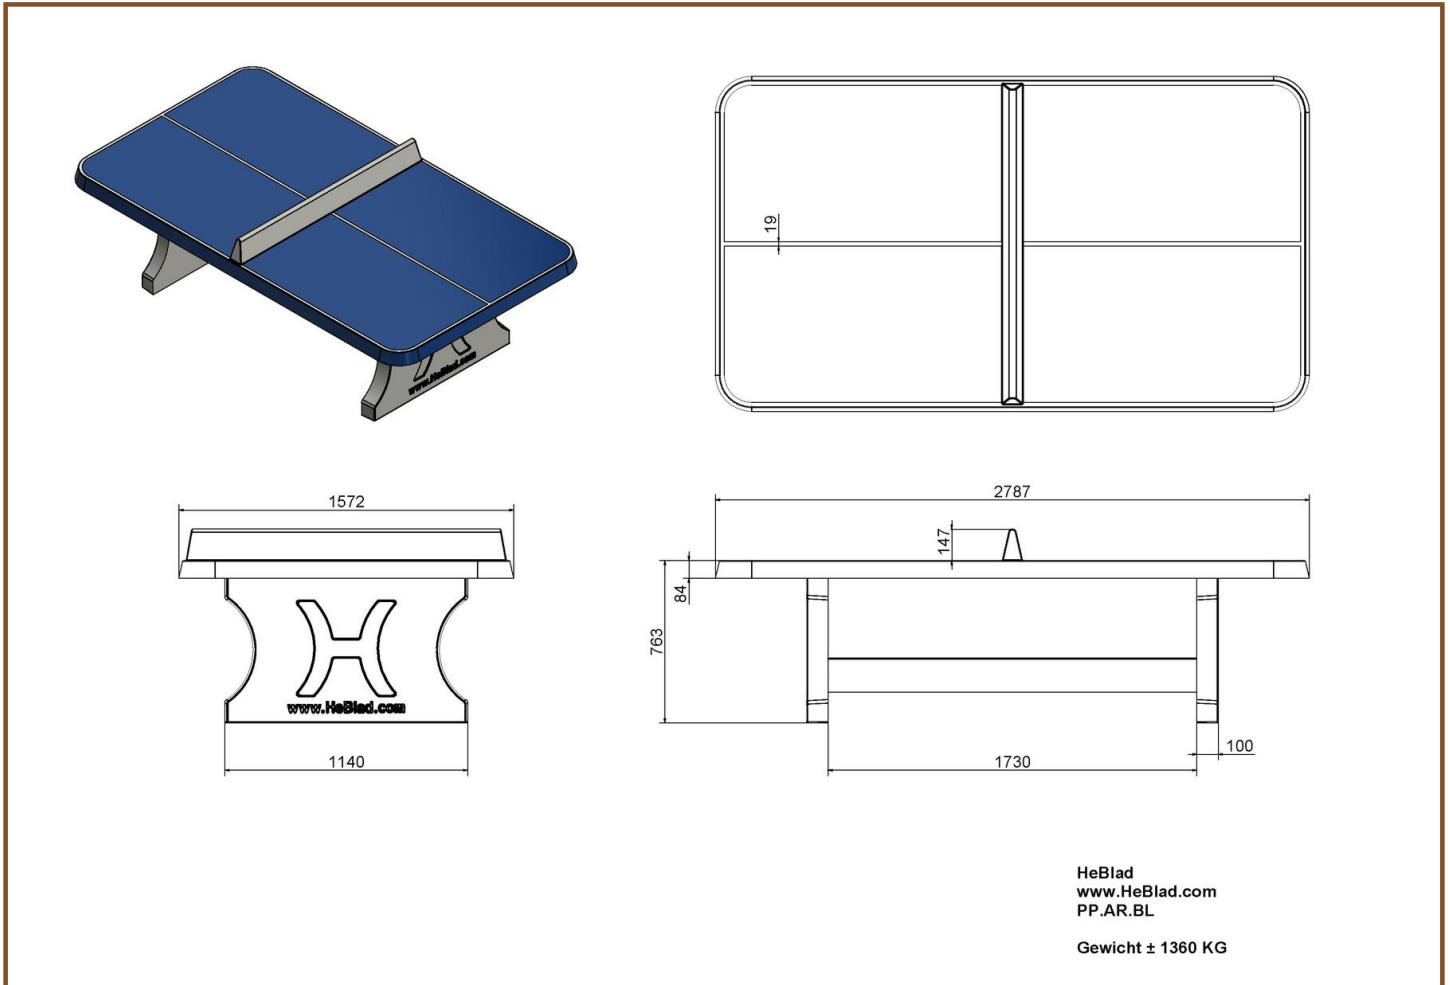

Specifications Blue table tennis table, rounded

Product code	PP.AR.BL	Height tabletop	76 cm
Colour	Blauw - RAL 5005	Height of the net	14,75 cm
Dimension playing surface (L x W)	274 x 152 cm	Weight	1360 kg
Dimensions bottom base plate	279 x 157 cm	Distance legs	183 cm (center to center)
Tabletop thickness	8,4 cm		

Related products

Our products are delivered from our factory in the Netherlands.