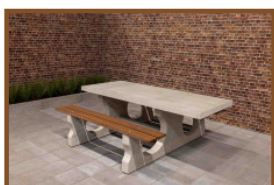

Specifications Picnic table Standard Natural Concrete Wheelchair accessible

head office address

Product code	PS.ST.RT	Seat height	50 cm	HeBlad BV
Colour	Natural concrete	Material seat	Beton	Diamantweg 22
Dimensions (L x W x H)	210 x 90 x 77 cm	Distance legs	111 cm (Hart op Hart)	NL - 5527 LC Hapert
Dimensions tabletop (L x W)	210 x 90	Weight	970 kg	
Tabletop thickness	7 cm	Number of seats	7	
Height tabletop	77 cm			

Related products

PS.DL.RT