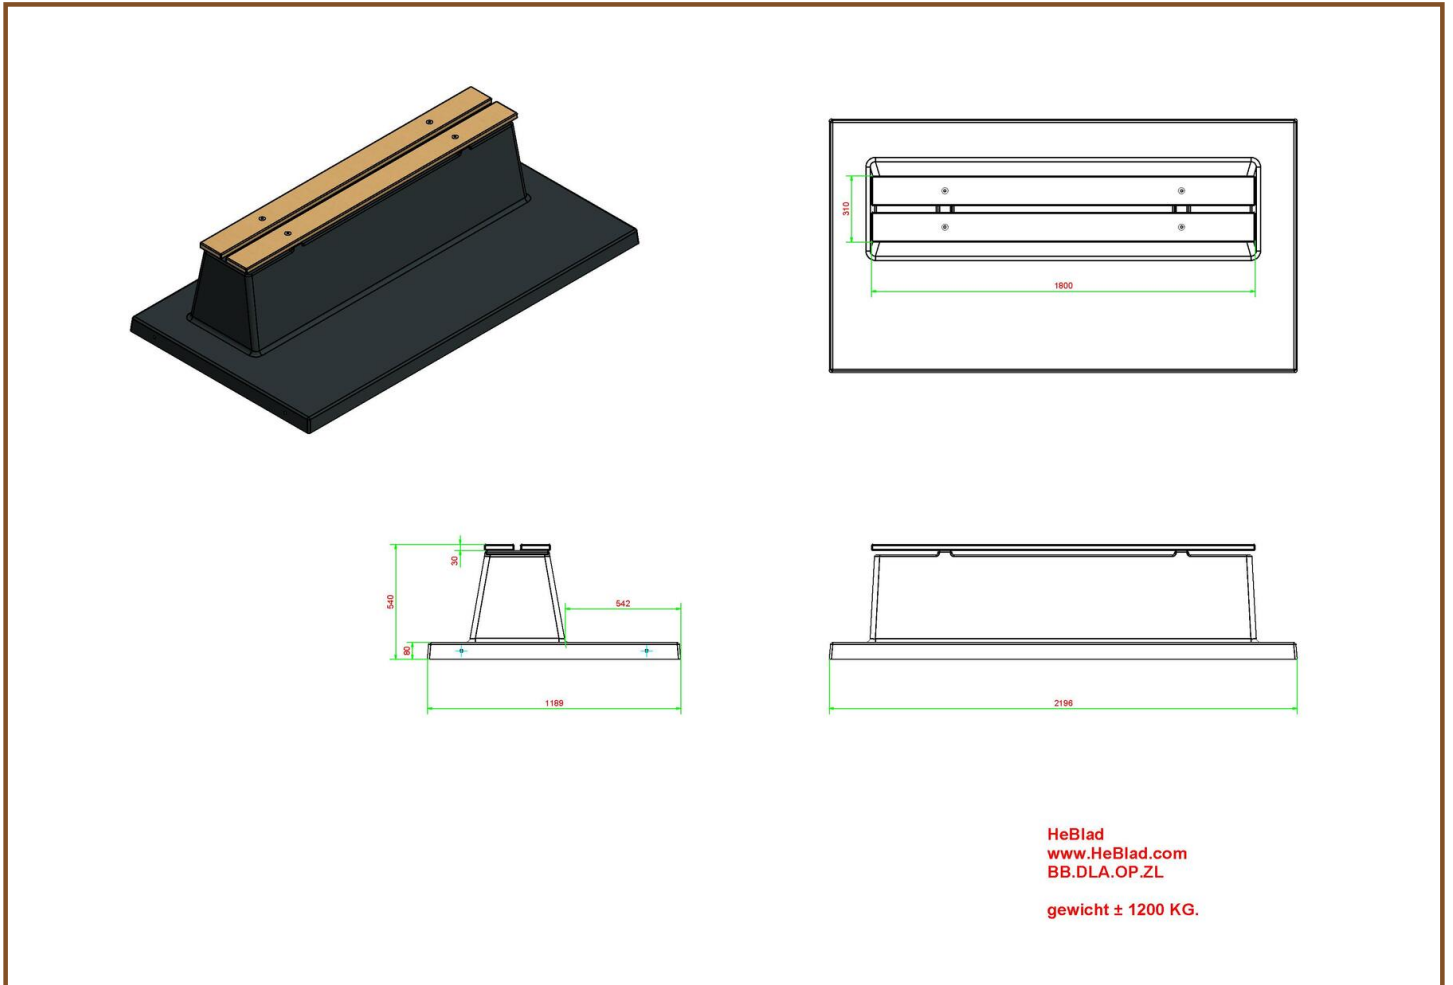

Specifications Concrete bench DeLuxe with bottom plate without backrest Anthracite

Product code	BB.DLA.OP.ZL	Material seat	Bamboo
Colour	Anthracite lacquered, RAL 7016	Number of seats	4
Dimensions (L x W x H)	219,5 x 119 x 56,5 cm	Dimensions base plate (L x W x H)	2195 x 119 x 8 cm
Seat height	45 cm	Finishing base plate	Smooth concrete
Dimensions seat	180 x 30 cm	Weight	1200 kg

Related products

Our products are delivered from our factory in the Netherlands.