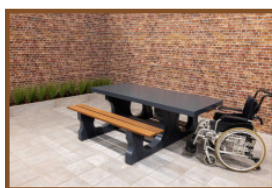

Specifications Picnic table DeLuxe Natural Concrete Wheelchair accessible

Product code	PS.DL.RT	Seat height	50 cm
Colour	Natural concrete	Material seat	Bamboo
Dimensions (L x W x H)	210 x 187 x 77 cm	Distance legs	111 cm (center to center)
Dimensions tabletop (L x W)	210 x 90 cm	Weight	790 kg
Tabletop thickness	7 cm	Number of seats	7

Related products 77 cm

PS.DLA.RT

Our products are delivered from our factory in the Netherlands.