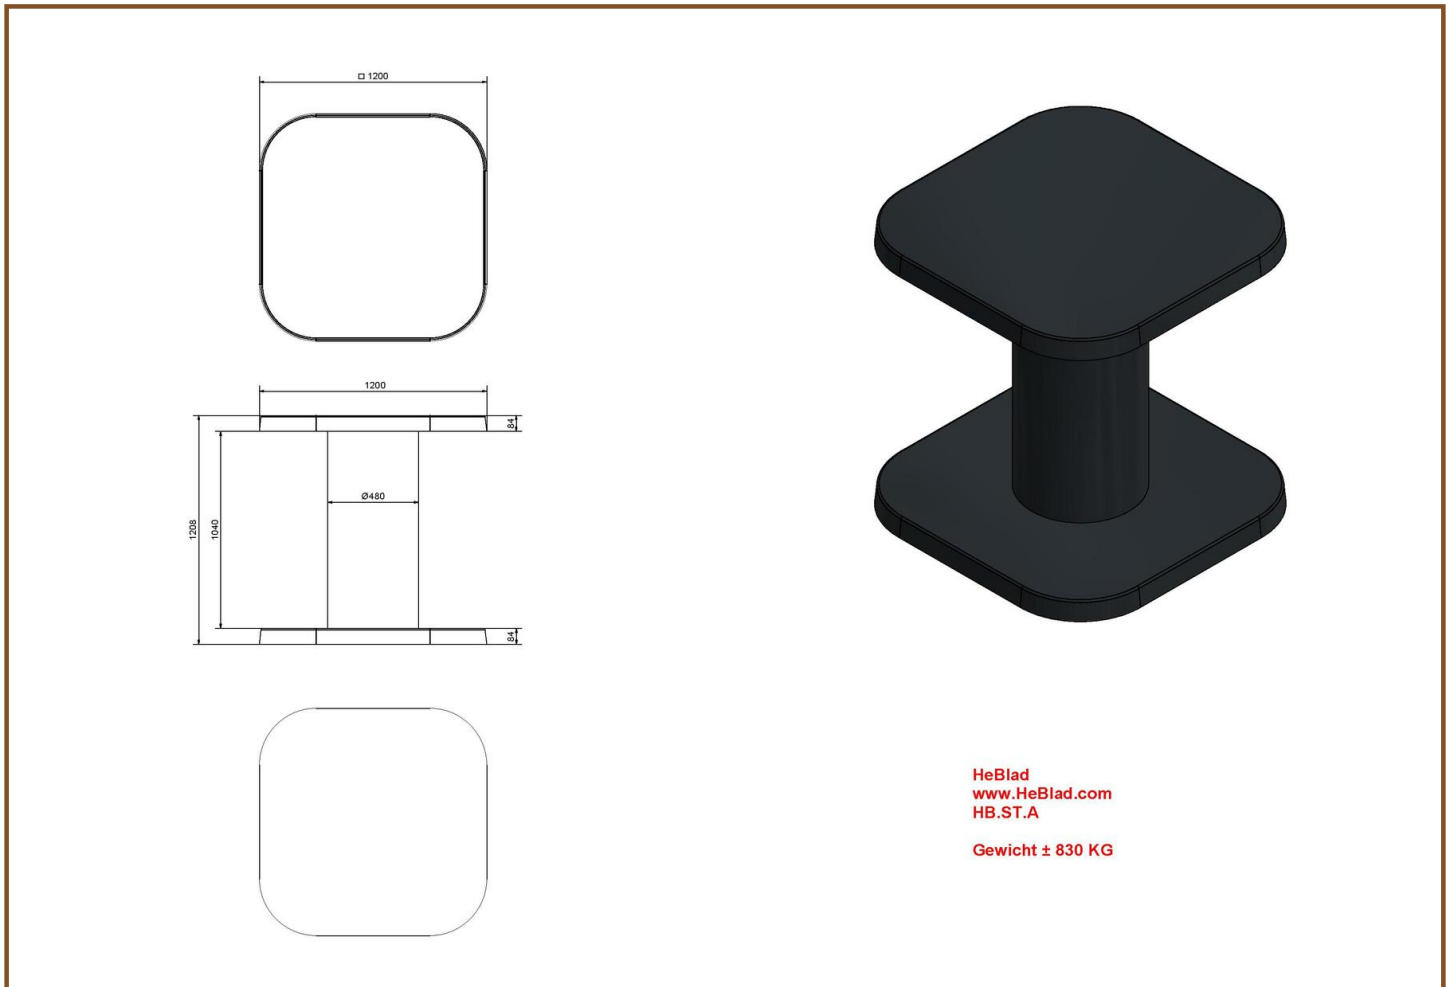

Specifications Concrete High Table Anthracite

Product code	HB.ST.A	Height tabletop	113 cm
Colour	Anthracite lacquered, RAL 7016	Tabletop thickness	8.4 cm
Dimensions (L x W x H)	120 x 120 x 113 cm	Weight	985 kg
Dimensions tabletop (L x W)	120 x 120 cm		

Related products

Our products are delivered from our factory in the Netherlands.