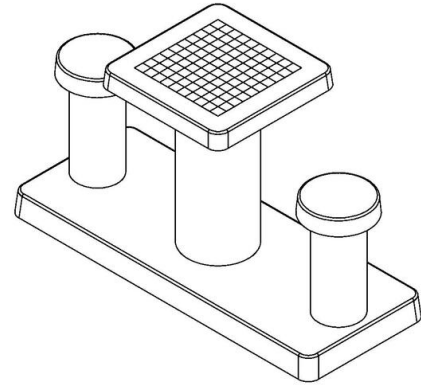

HeBlad
www.HeBlad.com
GT.CK.2

Gewicht ± 490 KG.

Specifications Checkers/Drafts Table Natural Concrete (2P)

Product code	GT.CK.2	Height tabletop	75 cm
Colour	Natural concrete	Seat height	50 cm
Dimensions (L x W x H)	149 x 59 x 85 cm	Dimensions base plate (L x W x H)	160 x 60 x 10 cm
Dimensions tabletop (L x W)	60 x 60 cm	Weight	425 kg
Tabletop thickness	7 cm		

Related products

Our products are delivered from our factory in the Netherlands.