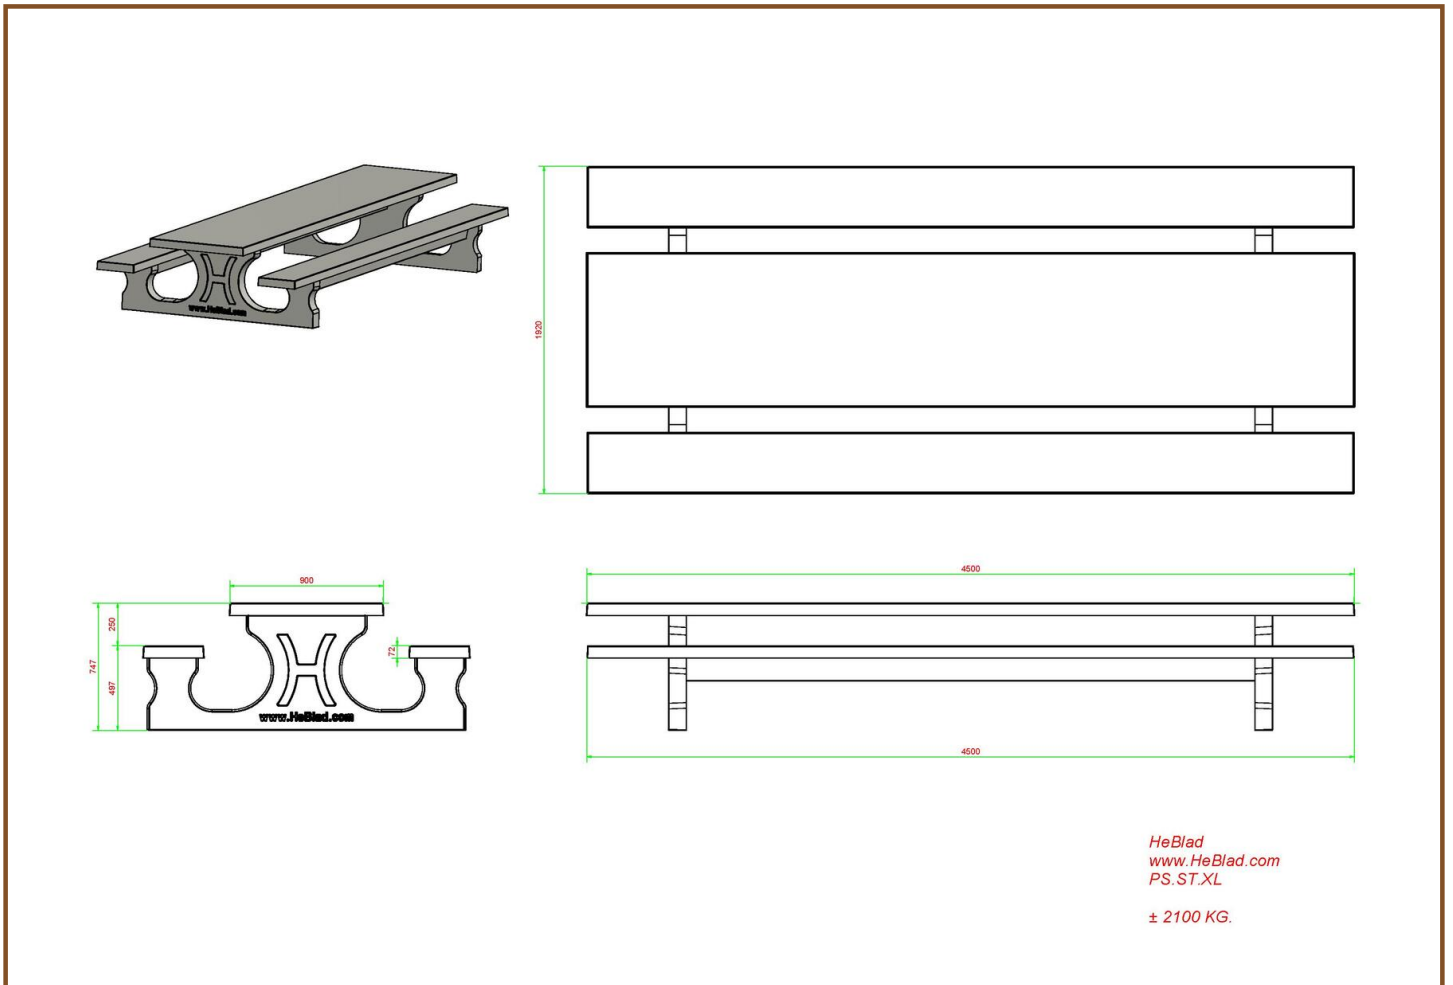

Specifications Picnic table Standard XL Natural Concrete

Product code	PS.ST.XL	Tabletop thickness	7 cm
Colour	Natural concrete	Seat height	50 cm
Dimensions (L x W x H)	450 x 192 x 75 cm	Weight	2100 kg
Dimensions tabletop (L x W)	450 x 90 cm	Material seat	Beton
Height tabletop	75 cm	Distance legs	355 cm (hart op hart)

Related products

Our products are delivered from our factory in the Netherlands.