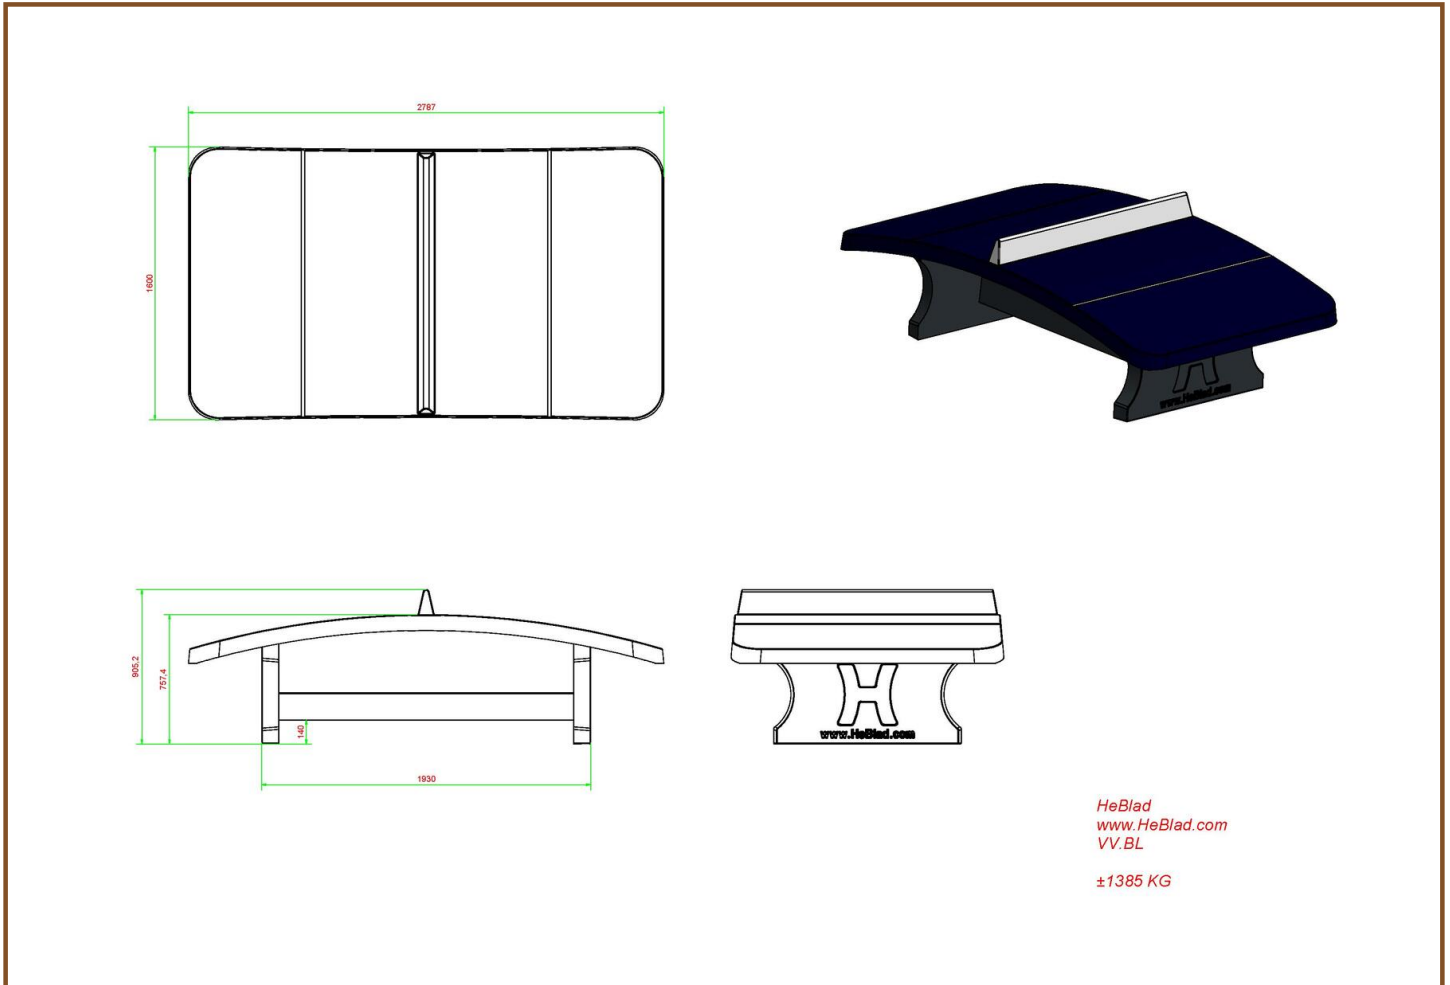

Specifications Concrete Foot Volleyball Table Blue

Product code	VV.BL	Height tabletop	76 cm
Colour	Blauw - RAL 5005	Height of the net	14,75 cm
Dimension playing surface (L x W)	274 x 152 cm	Weight	1385 kg
Dimensions bottom base plate	278 x 156 cm	Distance legs	183 cm (center to center)
Tabletop thickness	8,4 cm		

Related products

Our products are delivered from our factory in the Netherlands.