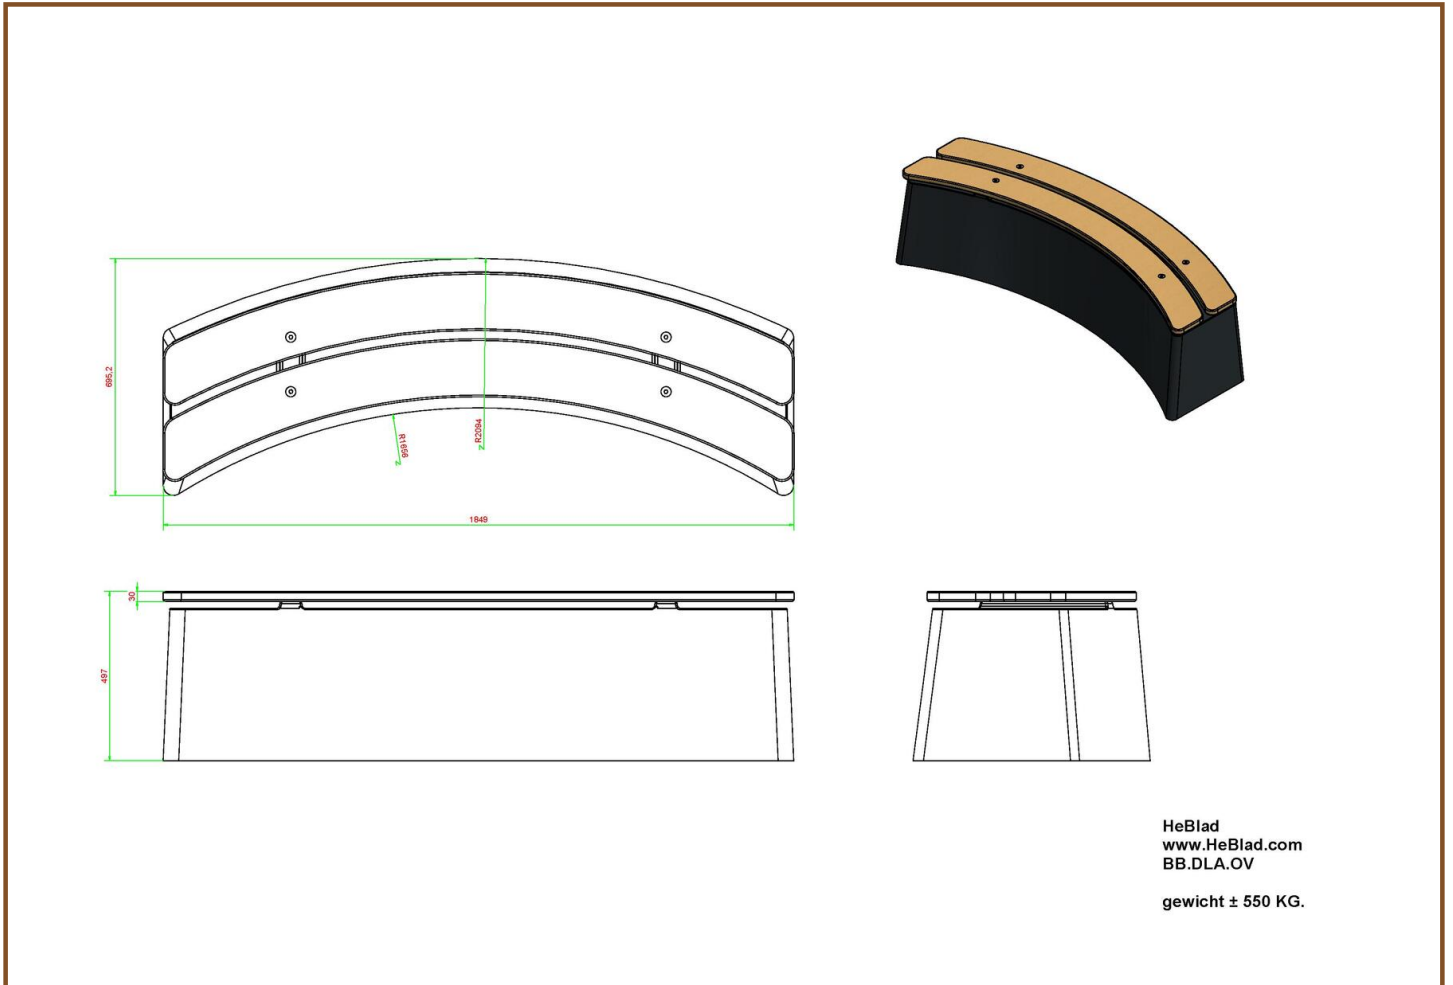

Specifications Concrete Bench DeLuxe Oval Anthracite

Product code	BB.DLA.OV	Material seat	Bamboo
Colour	Anthracite lacquered, RAL 7016	Number of seats	4
Dimensions (L x W x H)	185 x 70 x 50 cm	Weight	825 kg
Seat height	50 cm		

Related products

Our products are delivered from our factory in the Netherlands.