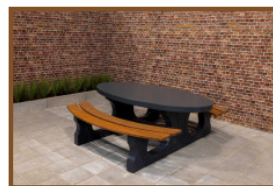

Specifications Concrete Picnic table Standard Oval Anthracite

Product code	PS.STA.OV	Seat height	50 cm
Colour	Anthracite lacquered, RAL 7016	Material seat	Beton
Dimensions (L x W x H)	211 x 205 x 75 cm	Distance legs	110 cm (center to center)
Dimensions tabletop (L x W)	205 x 110 cm	Weight	950 kg
Tabletop thickness	7 cm	Number of seats	8

Related products

PS.DLA.OV

Our products are delivered from our factory in the Netherlands.