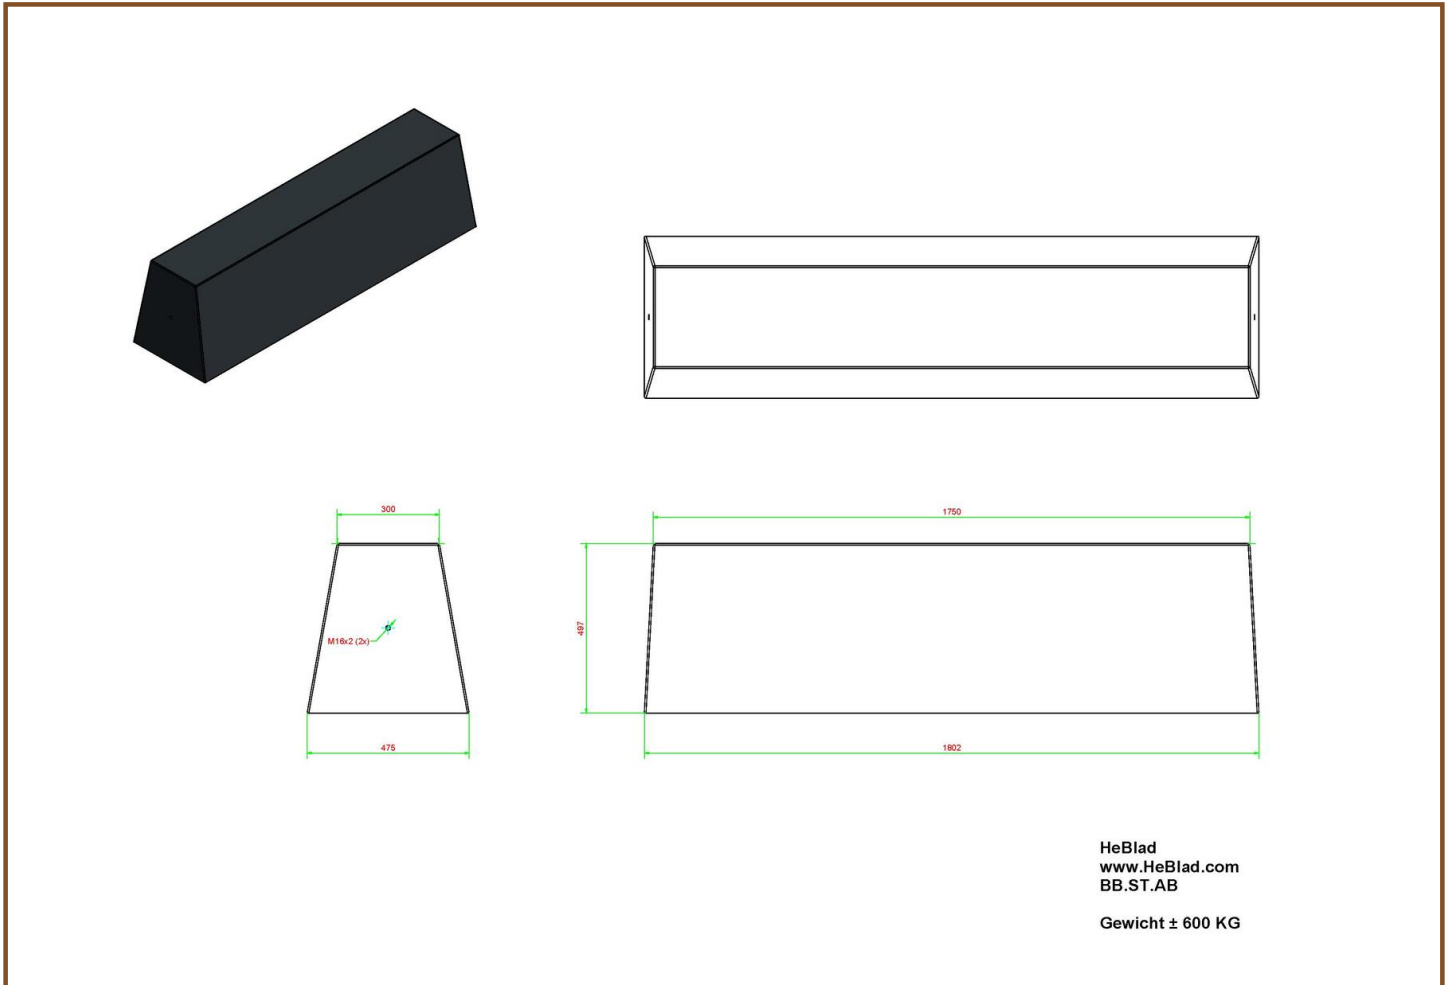

Specifications Bench Standard Anthracite-Concrete

Product code	BB.ST.AB	Seat height	50 cm
Colour	Anthracite concrete	Material seat	Beton
Dimensions (L x W x H)	180 x 47,5 x 50 cm	Number of seats	4
Dimensions seat	175 x 30 cm	Weight	800 kg

Related products

Our products are delivered from our factory in the Netherlands.