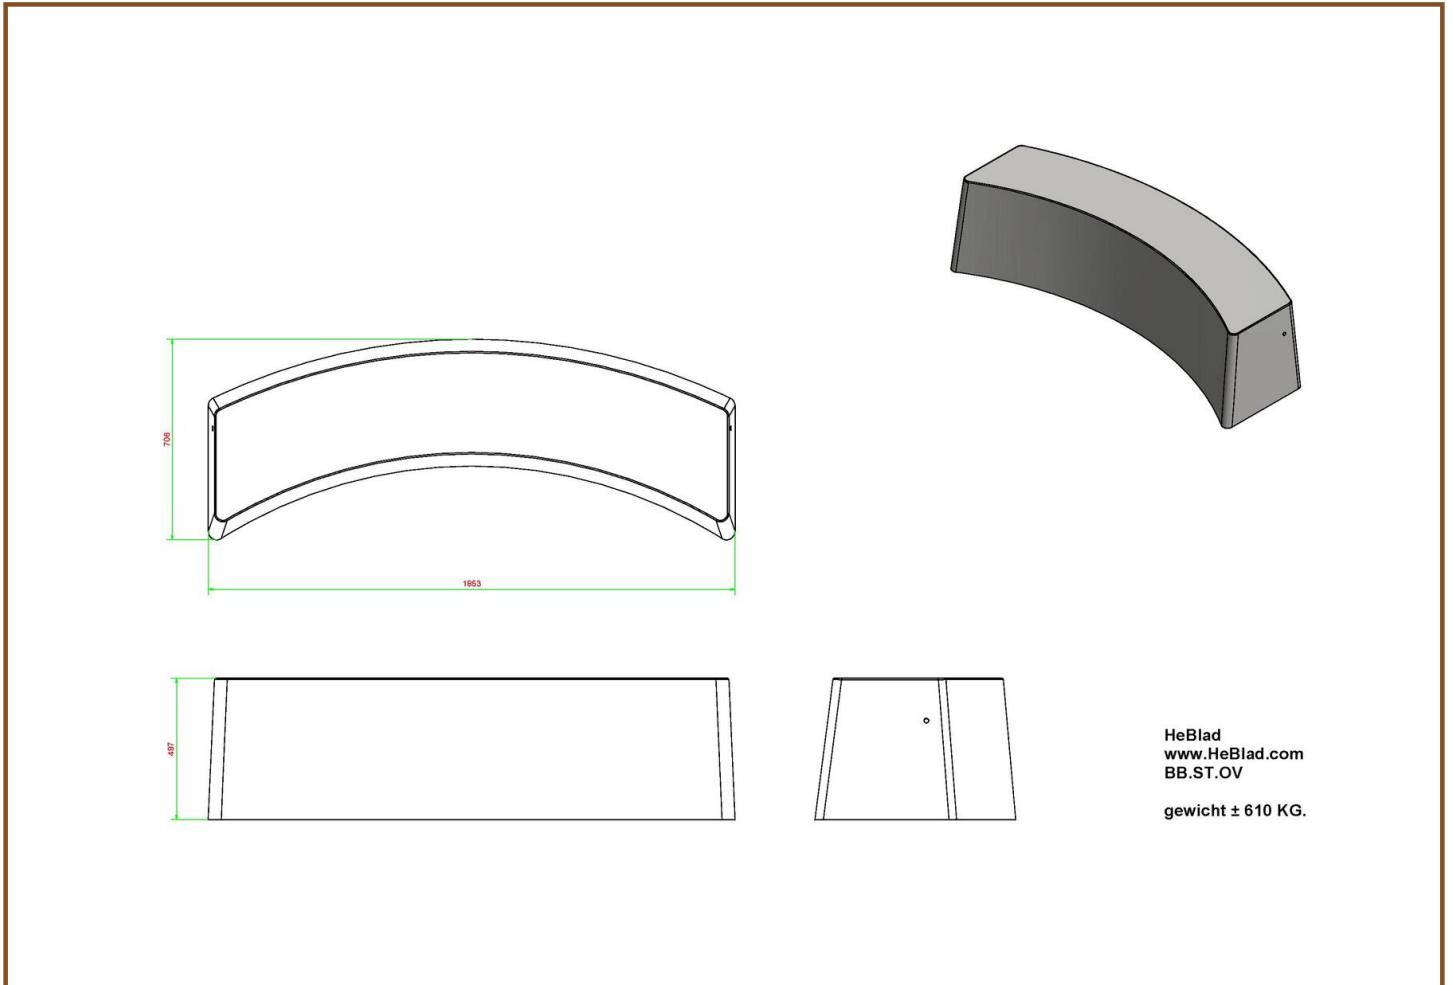

Specifications Bench natural concrete oval

Product code	BB.ST.OV	Material seat	Beton
Colour	Natural concrete	Number of seats	4
Dimensions (L x W x H)	185 x 70 x 50 cm	Weight	900 kg
Seat height	50 cm		

Related products

Our products are delivered from our factory in the Netherlands.