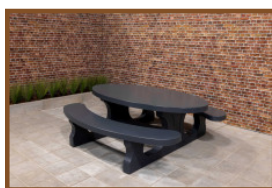

Specifications Picnic table Standard Oval Anthracite-Concrete

Product code	PS.STAB.OV	Seat height	50 cm
Colour	Anthracite concrete	Material seat	Beton
Dimensions (L x W x H)	211 x 205 x 75 cm	Distance legs	110 cm (center to center)
Dimensions tabletop (L x W)	205 x 110 cm	Weight	950 kg
Tabletop thickness	7 cm	Number of seats	8

Related products 75 cm

PS.STA.OV

Our products are delivered from our factory in the Netherlands.