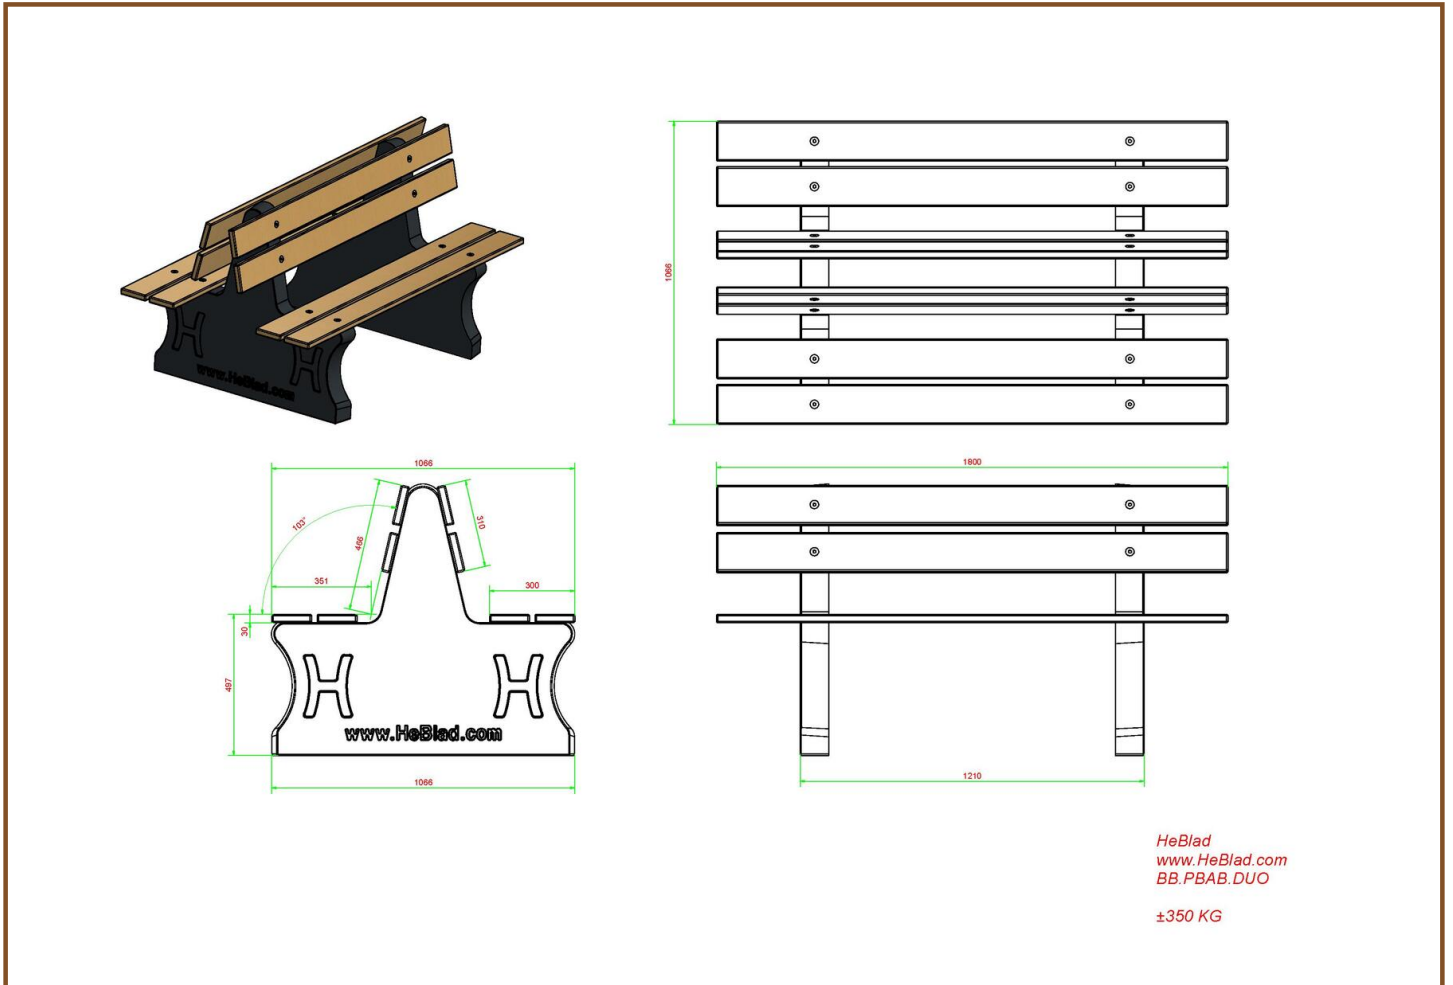

Specifications Park Bench Duo anthracite-concrete

Product code	BB.PBAB.DUO	Material seat	Bamboo
Colour	Anthracite concrete	Seating corner	103 degrees
Dimensions (L x W x H)	180 x 106 x 94 cm	Number of seats	8
Seat height	50 cm	Weight	350 kg
Dimensions seat	180 x 30 cm	Distance legs	111 cm (center to center)

Related products

Our products are delivered from our factory in the Netherlands.