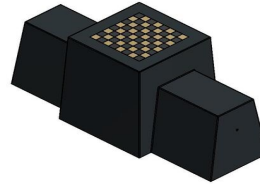

HeBlad
www.HeBlad.com
BB.CH.AB
Gewicht ± 1140 KG.

Specifications Chess Bench, Anthracite-Concrete

Product code	BB.CH.AB	Height tabletop	70 cm
Colour	Antraciet-beton	Weight	1140 kg
Dimensions (L x W x H)	167 x 67 x 70 cm	Number of seats	2
Seat height	50 cm