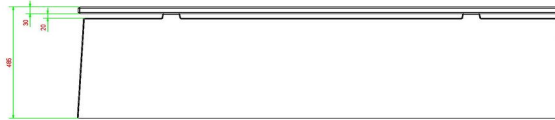

HeBlad
www.HeBlad.com
BB.DL
gewicht ± 475 KG.

Specifications Bench DeLuxe Natural Concrete

Product code	BB.DL	Seat height	50 cm
Colour	Natural concrete	Material seat	Bamboo
Dimensions (L x W x H)	180 x 45 x 50 cm	Number of seats	4
Dimensions seat	180 x 30 cm	Weight	700 kg