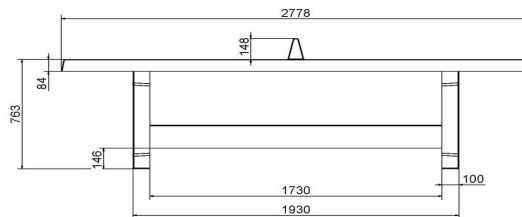

Specifications Round Ping-Pong table Anthracite-Concrete

Product code	PP.R.AB	Height tabletop	76 cm
Colour	Anthracite concrete	Height of the net	14,75 cm
Dimension playing surface (L x W)	∅ 260 cm	Weight	1570 kg
Dimensions bottom base plate	∅ 264 cm	Distance legs	149 cm (center to center)
Tabletop thickness	8,4 cm		

21 November 2024 - Prices subject to change

Our products are delivered from our factory in the Netherlands.

HeBlad
www.HeBlad.com
PP.NT
Gewicht ± 1360 KG

Specifications Ping-pong table in natural concrete