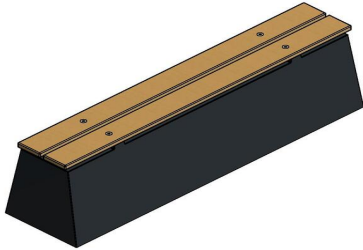

HeBlad
www.HeBlad.com
BB.DL.AB
gewicht ± 475 KG.

Specifications Bench DeLuxe Anthracite-Concrete

Product code	BB.DL.AB	Seat height	50 cm
Colour	Anthracite concrete	Material seat	Bamboo
Dimensions (L x W x H)	180 x 45 x 50 cm	Number of seats	4
Dimensions seat	180 x 30 cm	Weight	700 kg