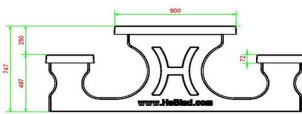

HeBlad
www.HeBlad.com
PS.STAB.XL
± 2100 KG.

Specifications Picnic table Standard XL Anthracite-Concrete

Product code	PS.STAB.XL	Tabletop thickness	7 cm
Colour	Anthracite concrete	Seat height	50 cm
Dimensions (L x W x H)	450 x 192 x 75 cm	Weight	2100 kg
Dimensions tabletop (L x W)	450 x 90 cm	Material seat	Beton
Height tabletop	75 cm	Distance legs	355 (hart op hart)