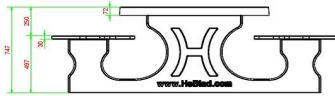

HeBlad
www.HeBlad.com
PS.DLAB.OV
± 750 KG.

Specifications Picnic table DeLuxe Oval Anthracite-Concrete

Product code	PS.DLAB.OV	Seat height	50 cm
Colour	Anthracite concrete	Material seat	Bamboo
Dimensions (L x W x H)	211 x 205 x 75 cm	Distance legs	110 cm (center to center)
Dimensions tabletop (L x W)	205 x 110 cm	Weight	750 kg
Tabletop thickness	7 cm	Number of seats	8