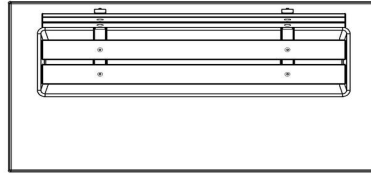

HeBlad
www.HeBlad.com
BB.DLA.OP

gewicht ± 1200 KG.

Specifications Concrete bench DeLuxe with bottom plate and backrest Anthracite

Product code	BB.DLA.OP	Seating corner	103 degrees
Colour	Anthracite lacquered, RAL 7016	Number of seats	4
Dimensions (L x W x H)	219,5 x 119 x 103 cm	Dimensions base plate (L x W x H)	1189 x 119 x 8 cm
Seat height	45 cm	Finishing base plate	Smooth concrete
Dimensions seat	180 x 30 cm	Weight	1230 kg