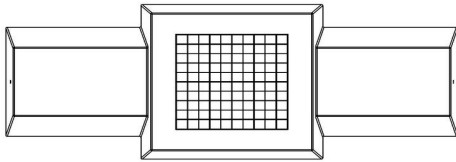

HeBlad
www.HeBlad.com
BB.CK.AB
Gewicht ± 1140 KG.

Specifications Checkers/Drafts Bench, Anthracite-Concrete

Product code	BB.CK.AB	Height tabletop	70 cm
Colour	Anthracite concrete	Weight	1140 kg
Dimensions (L x W x H)	167 x 67 x 70 cm	Number of seats	2
Seat height	50 cm