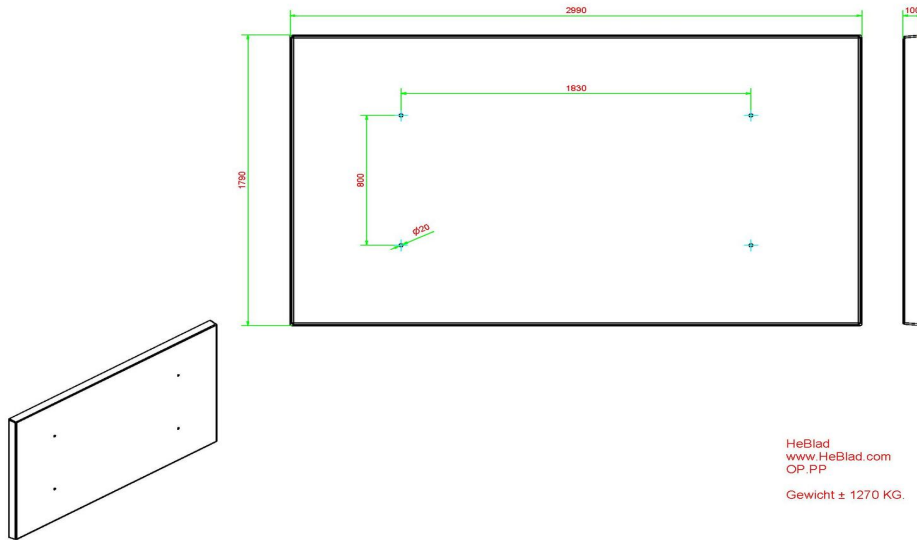

Specifications Concrete base plate for tennis table

Product code	OP.PP	Finishing base plate	Smooth concrete
Colour	Natural concrete	lifting device	139 x 87 x 99 cm
Dimensions (L x W x H)	299 x 179 x 10 cm	preparation attachment	Holes for bolts M16
Weight	1270 kg		

Related products

Our products are delivered from our factory in the Netherlands.