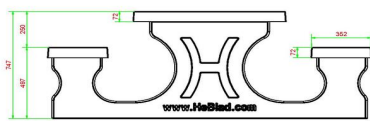

HeBlad
www.HeBlad.com
PS.ST
± 905 KG.

Specifications Picnic table Standard Natural Concrete

Product code	PS.ST	Seat height	50 cm
Colour	Natural concrete	Material seat	Beton
Dimensions (L x W x H)	180 x 192 x 75 cm	Distance legs	111 cm (center to center)
Dimensions tabletop (L x W)	180 x 90 cm	Weight	905 kg
Tabletop thickness	7 cm	Number of seats	8
Height tabletop	75 cm