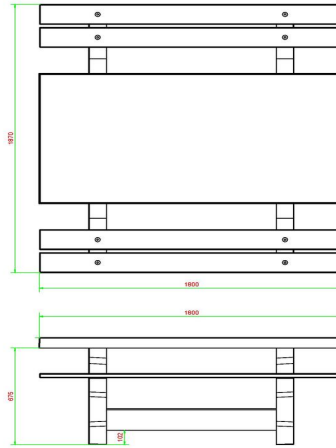

HeBlad
www.HeBlad.com
PS.DL.A
± 720 KG

Specifications Concrete Picnic table DeLuxe Anthracite

Product code	PS.DL.A	Seat height	49.7 cm
Colour	Anthracite lacquered, RAL 7016	Material seat	Bamboo
Dimensions (L x W x H)	180 x 187 x 75 cm	Distance legs	111 cm (center to center)
Dimensions tabletop (L x W)	180 x 90 cm	Weight	720 kg
Tabletop thickness	7.2 cm	Number of seats	8

Related products

Our products are delivered from our factory in the Netherlands.