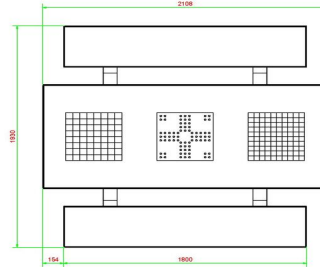

HeBlad
www.HeBlad.com
PS.ST.GT.132
± 950 KG.

Specifications Multi Gaming table (1-3-2) Standard

Product code	PS.ST.GT.132	Height tabletop	75 cm
Colour	Natural concrete	Seat height	50 cm
Dimensions (L x W x H)	210 x 193 x 75 cm	Material seat	Beton
Dimensions tabletop (L x W)	210 x 90 cm	Distance legs	111 cm (center to center)
Tabletop thickness	7 cm	Weight	950 kg