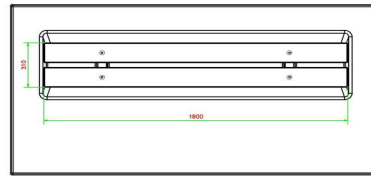

HeBlad
www.HeBlad.com
BB.DLA.OP.ZL
gewicht ± 1200 KG.

Specifications Concrete bench DeLuxe with bottom plate without backrest Anthracite

Product code	BB.DLA.OP.ZL	Material seat	Bamboo
Colour	Anthracite lacquered, RAL 7016	Number of seats	4
Dimensions (L x W x H)	219,5 x 119 x 56,5 cm	Dimensions base plate (L x W x H)	2195 x 119 x 8 cm
Seat height	45 cm	Finishing base plate	Smooth concrete
Dimensions seat	180 x 30 cm	Weight	1200 kg