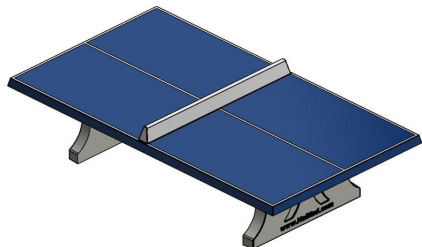

HeBlad
www.HeBlad.com
PP.BL
Gewicht ± 1360 KG

Specifications Concrete Ping-pong table blue

Product code	PP.BL	Height tabletop	76 cm
Colour	Blauw - RAL 5005	Height of the net	14,75 cm
Dimension playing surface (L x W)	274 x 152 cm	Weight	1360 kg
Dimensions bottom base plate	278 x 156 cm	Distance legs	183 cm (center to center)
Tabletop thickness	8,4 cm