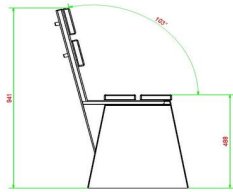

HeBlad
www.HeBlad.com
BB.DL.ML
gewicht ± 480 KG.

Specifications Bench DeLuxe with backrest Natural Concrete

Product code	BB.DL.ML	Material seat	Bamboo
Colour	Natural concrete	Seating corner	103 degrees
Dimensions (L x W x H)	180 x 45 x 95 cm	Number of seats	4
Seat height	48,5 cm	Weight	630 kg
Dimensions seat	180 x 30 cm