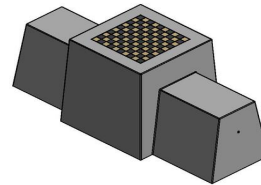

HeBlad
www.HeBlad.com
BB.CK
Gewicht ± 1140 KG.

Specifications Checkers/Drafts Bench, Natural Concrete

Product code	BB.CK	Height tabletop	70 cm
Colour	Natural concrete	Weight	1140 kg
Dimensions (L x W x H)	167 x 67 x 70 cm	Number of seats	2
Seat height	50 cm