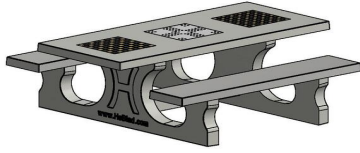

HeBlad
www.HeBlad.com
PS.ST.GT.132
± 950 KG.

Specifications Multi Gaming table (1-3-2) Standard

Product code	PS.ST.GT.132	Height tabletop	75 cm
Colour	Natural concrete	Seat height	50 cm
Dimensions (L x W x H)	210 x 193 x 75 cm	Material seat	Beton
Dimensions tabletop (L x W)	210 x 90 cm	Distance legs	111 cm (center to center)
Tabletop thickness	7 cm	Weight	950 kg