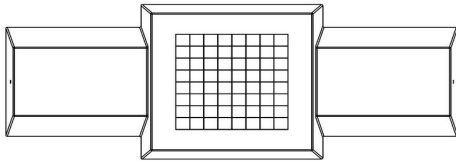

HeBlad
www.HeBlad.com
BB.CH.AB
Gewicht ± 1140 KG.

Specifications Chess Bench, Anthracite-Concrete

Product code	BB.CH.AB	Height tabletop	70 cm
Colour	Antraciet-beton	Weight	1140 kg
Dimensions (L x W x H)	167 x 67 x 70 cm	Number of seats	2
Seat height	50 cm