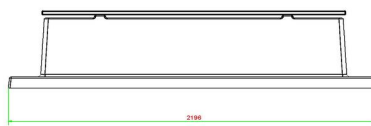

HeBlad
www.HeBlad.com
BB.DL.OP.ZL
gewicht ± 1200 KG.

Specifications Bench DeLuxe with bottom plate without backrest Natural Concrete

Product code	BB.DL.OP.ZL	Material seat	Bamboo
Colour	Natural concrete	Number of seats	4
Dimensions (L x W x H)	219,5 x 119 x 56,5 cm	Dimensions base plate (L x W x H)	1800 x 119 x 8 cm
Seat height	45 cm	Finishing base plate	Smooth concrete
Dimensions seat	180 x 30 cm	Weight	1200 kg