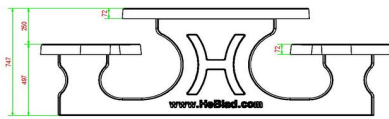

HeBlad
www.HeBlad.com
PS.ST.OV
± 950 KG.

Specifications Picnic table Standard Oval Natural Concrete

Product code	PS.ST.OV	Seat height	50 cm
Colour	Natural concrete	Material seat	Beton
Dimensions (L x W x H)	211 x 205 x 75 cm	Distance legs	110 cm (center to center)
Dimensions tabletop (L x W)	205 x 110 cm	Weight	950 kg
Tabletop thickness	7 cm	Number of seats	8