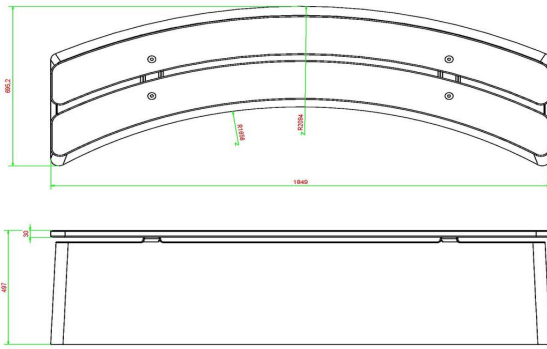

HeBlad
www.HeBlad.com
BB.DLAB.OV
gewicht ± 550 KG.

Specifications Bench DeLuxe Oval Anthracite-Concrete

Product code	BB.DLAB.OV	Material seat	Bamboo
Colour	Anthracite concrete	Number of seats	4
Dimensions (L x W x H)	185 x 70 x 50 cm	Weight	825 kg
Seat height	50 cm		

Related products

Our products are delivered from our factory in the Netherlands.