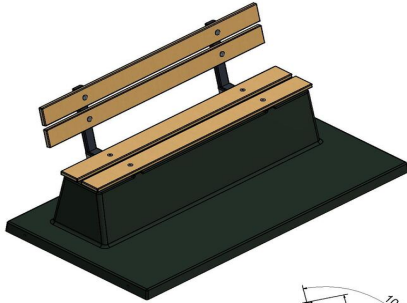

HeBlad
www.HeBlad.com
BB.DLA.OP

gewicht ± 1200 KG.

Specifications Concrete bench DeLuxe with bottom plate and backrest Anthracite

Product code	BB.DLA.OP	Seating corner	103 degrees
Colour	Anthracite lacquered, RAL 7016	Number of seats	4
Dimensions (L x W x H)	219,5 x 119 x 103 cm	Dimensions base plate (L x W x H)	1189 x 119 x 8 cm
Seat height	45 cm	Finishing base plate	Smooth concrete
Dimensions seat	180 x 30 cm	Weight	1230 kg