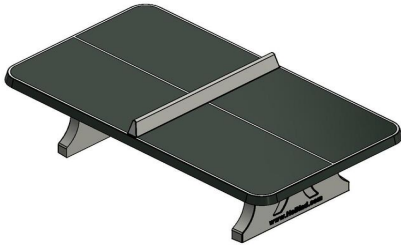

HeBlad
www.HeBlad.com
PP.AR.GR
Gewicht ± 1360 KG

Specifications Concrete Ping-pong table green, rounded

Product code	PP.AR.GR	Height tabletop	76 cm
Colour	Groen - RAL 6009	Height of the net	14,75 cm
Dimension playing surface (L x W)	274 x 152 cm	Weight	1360 kg
Dimensions bottom base plate	279 x 157 cm	Distance legs	183 cm (center to center)
Tabletop thickness	8,4 cm