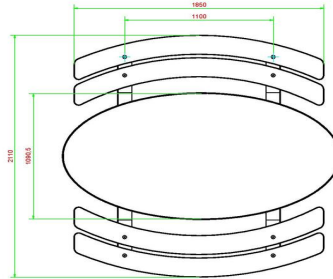

HeBlad
www.HeBlad.com
PS.DLAB.OV
± 750 KG.

Specifications Picnic table DeLuxe Oval Anthracite-Concrete

Product code	PS.DLAB.OV	Seat height	50 cm
Colour	Anthracite concrete	Material seat	Bamboo
Dimensions (L x W x H)	211 x 205 x 75 cm	Distance legs	110 cm (center to center)
Dimensions tabletop (L x W)	205 x 110 cm	Weight	750 kg
Tabletop thickness	7 cm	Number of seats	8