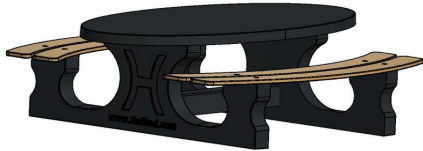

HeBlad
www.HeBlad.com
PS.DLAB.OV
± 750 KG.

Specifications Picnic table DeLuxe Oval Anthracite-Concrete

Product code	PS.DLAB.OV	Seat height	50 cm
Colour	Anthracite concrete	Material seat	Bamboo
Dimensions (L x W x H)	211 x 205 x 75 cm	Distance legs	110 cm (center to center)
Dimensions tabletop (L x W)	205 x 110 cm	Weight	750 kg
Tabletop thickness	7 cm	Number of seats	8