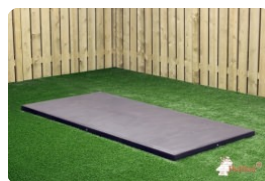

OP.BB.AB

Our products are delivered from our factory in the Netherlands.