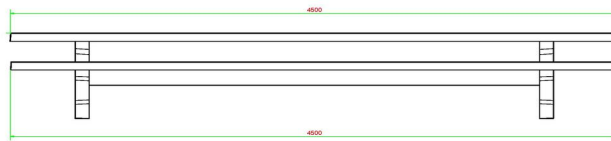

HeBlad
www.HeBlad.com
PS.STAB.XL
± 2100 KG.

Specifications Picnic table Standard XL Anthracite-Concrete

Product code	PS.STAB.XL	Tabletop thickness	7 cm
Colour	Anthracite concrete	Seat height	50 cm
Dimensions (L x W x H)	450 x 192 x 75 cm	Weight	2100 kg
Dimensions tabletop (L x W)	450 x 90 cm	Material seat	Beton
Height tabletop	75 cm	Distance legs	355 (hart op hart)