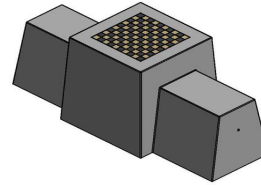

HeBlad
www.HeBlad.com
BB.CK
Gewicht ± 1140 KG.

Specifications Checkers/Drafts Bench, Natural Concrete

Product code	BB.CK	Height tabletop	70 cm
Colour	Natural concrete	Weight	1140 kg
Dimensions (L x W x H)	167 x 67 x 70 cm	Number of seats	2
Seat height	50 cm