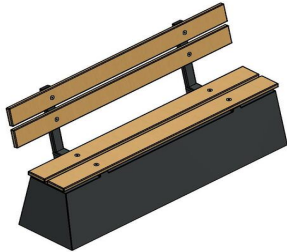

HeBlad
www.HeBlad.com
BB.DLA.ML
gewicht ± 480 KG.

Specifications Concrete bench DeLuxe with backrest Anthracite

Product code	BB.DLA.ML	Material seat	Bamboo
Colour	Anthracite lacquered, RAL 7016	Seating corner	103 degrees
Dimensions (L x W x H)	180 x 45 x 95 cm	Number of seats	4
Seat height	48,5 cm	Weight	630 kg
Dimensions seat	180 x 30 cm