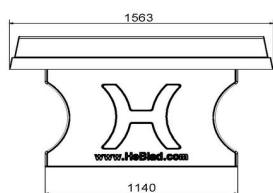

Specifications Concrete Ping-pong table green, round

Product code	PP.R.GR	Height tabletop	76 cm
Colour	Groen - RAL 6009	Height of the net	14,75 cm
Dimension playing surface (L x W)	∅ 260 cm	Weight	1570 kg
Dimensions bottom base plate	∅ 264 cm	Distance legs	149 cm (center to center)
Tabletop thickness	8,4 cm		

21 November 2024 - Prices subject to change

Our products are delivered from our factory in the Netherlands.

HeBlad
www.HeBlad.com
PP.BL
Gewicht ± 1360 KG

Specifications Concrete Ping-pong table blue

Product code	PP.BL	Height tabletop	76 cm
Colour	Blauw - RAL 5005	Height of the net	14,75 cm
Dimension playing surface (L x W)	274 x 152 cm	Weight	1360 kg
Dimensions bottom base plate	278 x 156 cm	Distance legs	183 cm (center to center)
Tabletop thickness	8,4 cm		