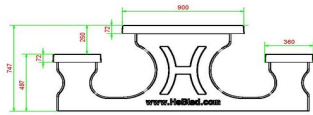

HeBlad
www.HeBlad.com
PS.ST.GT.132
± 950 KG.

Specifications Multi Gaming table (1-3-2) Standard

Product code	PS.ST.GT.132	Height tabletop	75 cm
Colour	Natural concrete	Seat height	50 cm
Dimensions (L x W x H)	210 x 193 x 75 cm	Material seat	Beton
Dimensions tabletop (L x W)	210 x 90 cm	Distance legs	111 cm (center to center)
Tabletop thickness	7 cm	Weight	950 kg