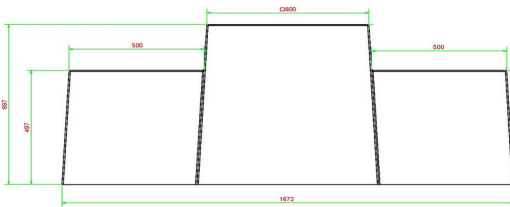

HeBlad
www.HeBlad.com
BB.CH.AB
Gewicht ± 1140 KG.

Specifications Chess Bench, Anthracite-Concrete

Product code	BB.CH.AB	Height tabletop	70 cm
Colour	Antraciet-beton	Weight	1140 kg
Dimensions (L x W x H)	167 x 67 x 70 cm	Number of seats	2
Seat height	50 cm