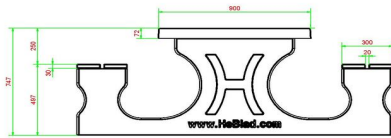

HeBlad
www.HeBlad.com
PS.DL.AB
± 720 KG.

Specifications Picnic table DeLuxe Anthracite-Concrete

Product code	PS.DL.AB	Seat height	50 cm
Colour	Anthracite concrete	Material seat	Bamboo
Dimensions (L x W x H)	180 x 187 x 75 cm	Distance legs	111 cm (center to center)
Dimensions tabletop (L x W)	180 x 90 cm	Weight	720 kg
Tabletop thickness	7 cm	Number of seats	8