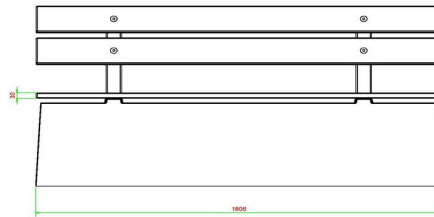

HeBlad
www.HeBlad.com
BB.DLA.ML
gewicht ± 480 KG.

Specifications Concrete bench DeLuxe with backrest Anthracite

Product code	BB.DLA.ML	Material seat	Bamboo
Colour	Anthracite lacquered, RAL 7016	Seating corner	103 degrees
Dimensions (L x W x H)	180 x 45 x 95 cm	Number of seats	4
Seat height	48,5 cm	Weight	630 kg
Dimensions seat	180 x 30 cm