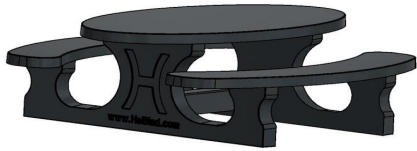

HeBlad
www.HeBlad.com
PS.STA.OV
± 950 KG.

Specifications Concrete Picnic table Standard Oval Anthracite

Product code	PS.STA.OV	Seat height	50 cm
Colour	Anthracite lacquered, RAL 7016	Material seat	Beton
Dimensions (L x W x H)	211 x 205 x 75 cm	Distance legs	110 cm (center to center)
Dimensions tabletop (L x W)	205 x 110 cm	Weight	950 kg
Tabletop thickness	7 cm	Number of seats	8