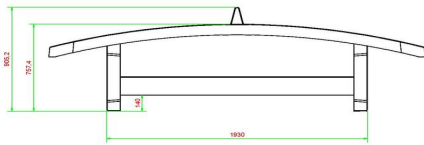

HeBlad
www.HeBlad.com
VV.BL
±1385 KG

Specifications Concrete Foot Volleyball Table Blue

Product code	VV.BL	Height tabletop	76 cm
Colour	Blauw - RAL 5005	Height of the net	14,75 cm
Dimension playing surface (L x W)	274 x 152 cm	Weight	1385 kg
Dimensions bottom base plate	278 x 156 cm	Distance legs	183 cm (center to center)
Tabletop thickness	8,4 cm