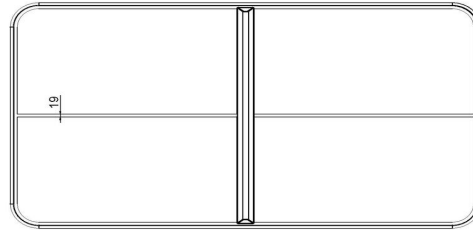

HeBlad
www.HeBlad.com
PP.AR.BL
Gewicht ± 1360 KG

Specifications Blue table tennis table, rounded

Product code	PP.AR.BL	Height tabletop	76 cm
Colour	Blauw - RAL 5005	Height of the net	14,75 cm
Dimension playing surface (L x W)	274 x 152 cm	Weight	1360 kg
Dimensions bottom base plate	279 x 157 cm	Distance legs	183 cm (center to center)
Tabletop thickness	8,4 cm