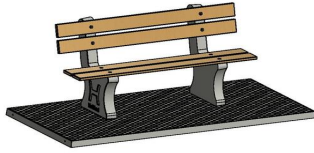

HeBlad
www.HeBlad.com
BB.PB.OP
gewicht ± 700 KG.

Specifications Park Bench with bottom plate Natural Concrete

Product code	BB.PB.OP	Material seat	Bamboo
Colour	Natural concrete	Number of seats	4
Dimensions (L x W x H)	248 x 120 x 103 cm	Dimensions base plate (L x W x H)	120 x 7 cm
Dimensions seat	180 x 30 cm	Finishing base plate	Anti-slip (window) profile
Seat height	49 cm	Weight	700 kg