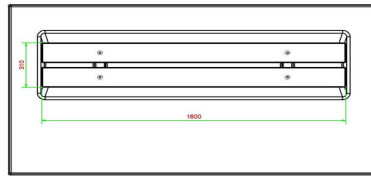

HeBlad
www.HeBlad.com
BB.DL.OP.ZL
gewicht ± 1200 KG.

Specifications Bench DeLuxe with bottom plate without backrest Natural Concrete

Product code	BB.DL.OP.ZL	Material seat	Bamboo
Colour	Natural concrete	Number of seats	4
Dimensions (L x W x H)	219,5 x 119 x 56,5 cm	Dimensions base plate (L x W x H)	1800 x 119 x 8 cm
Seat height	45 cm	Finishing base plate	Smooth concrete
Dimensions seat	180 x 30 cm	Weight	1200 kg