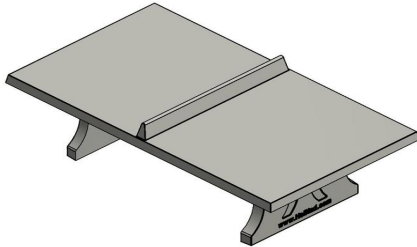

HeBlad
www.HeBlad.com
PP.NT
Gewicht ± 1360 KG

Specifications Ping-pong table in natural concrete

Product code	PP.NT	Height tabletop	76 cm
Colour	Natural concrete	Height of the net	14,75 cm
Dimension playing surface (L x W)	274 x 152 cm	Weight	1360 kg
Dimensions bottom base plate	278 x 156 cm	Distance legs	183 cm (center to center)
Tabletop thickness	8,4 cm