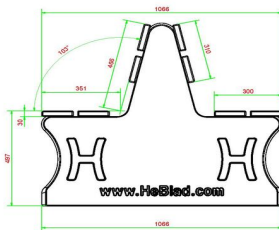

21 November 2024 - Prices subject to change

Our products are delivered from our factory in the Netherlands.

HeBlad
www.HeBlad.com
BB.PBAB.DUO
±350 KG

Specifications Park Bench Duo anthracite-concrete

Product code	BB.PBAB.DUO	Material seat	Bamboo
Colour	Anthracite concrete	Seating corner	103 degrees
Dimensions (L x W x H)	180 x 106 x 94 cm	Number of seats	8
Seat height	50 cm	Weight	350 kg
Dimensions seat	180 x 30 cm	Distance legs	111 cm (center to center)