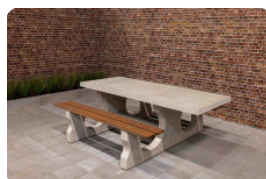

HeBlad
www.HeBlad.com
BB.DL.OP.ZL
gewicht ± 1200 KG.

Specifications Bench DeLuxe with bottom plate without backrest Natural Concrete

Product code	BB.DL.OP.ZL	Material seat	Bamboo
Colour	Natural concrete	Number of seats	4
Dimensions (L x W x H)	219,5 x 119 x 56,5 cm	Dimensions base plate (L x W x H)	1800 x 119 x 8 cm
Seat height	45 cm	Finishing base plate	Smooth concrete
Dimensions seat	180 x 30 cm	Weight	1200 kg

Related products

PS.DL.RT

Our products are delivered from our factory in the Netherlands.