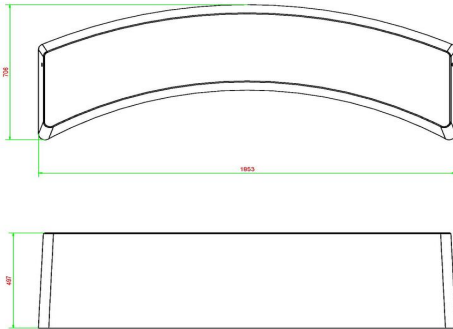

HeBlad
www.HeBlad.com
BB.STA.OV
gewicht ± 610 KG.

Specifications Bench standard oval anthracite

Product code	BB.STA.OV	Material seat	Beton
Colour	Anthracite	Number of seats	4
Dimensions (L x W x H)	185 x 70 x 50 cm	Weight	900 kg
Seat height	50 cm		

Related products

Our products are delivered from our factory in the Netherlands.