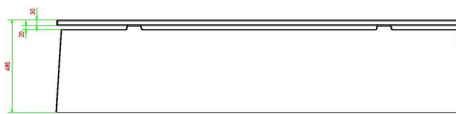

HeBlad
www.HeBlad.com
BB.DL.A
gewicht ± 475 KG.

Specifications Concrete Bench DeLuxe Anthracite

Product code	BB.DL.A	Seat height	50 cm
Colour	Anthracite lacquered, RAL 7016	Material seat	Bamboo
Dimensions (L x W x H)	180 x 45 x 50 cm	Number of seats	4
Dimensions seat	180 x 30 cm	Weight	700 kg