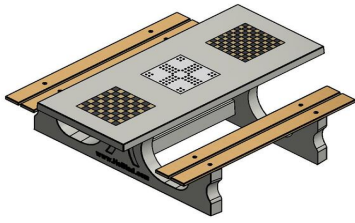

Our products are delivered from our factory in the Netherlands.

HeBlad
www.HeBlad.com
PS.DL.GT.132
± 780 KG.

Specifications Multi Gaming table (1-3-2) DeLuxe

Product code	PS.DL.GT.132	Height tabletop	75 cm
Colour	Natural concrete	Seat height	50 cm
Dimensions (L x W x H)	210 x 193 x 75 cm	Material seat	Bamboo
Dimensions tabletop (L x W)	210 x 90 cm	Distance legs	111 cm (center to center)
Tabletop thickness	7 cm	Weight	780 kg