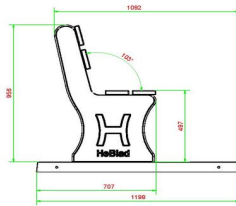

HeBlad
www.HeBlad.com
BB.PB.OP
gewicht ± 700 KG.

Specifications Park Bench with bottom plate Natural Concrete

Product code	BB.PB.OP	Material seat	Bamboo
Colour	Natural concrete	Number of seats	4
Dimensions (L x W x H)	248 x 120 x 103 cm	Dimensions base plate (L x W x H)	120 x 7 cm
Dimensions seat	180 x 30 cm	Finishing base plate	Anti-slip (window) profile
Seat height	49 cm	Weight	700 kg