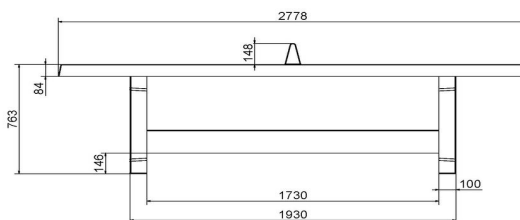

Specifications Concrete Ping-pong table green, round

Product code	PP.R.GR	Height tabletop	76 cm
Colour	Groen - RAL 6009	Height of the net	14,75 cm
Dimension playing surface (L x W)	∅ 260 cm	Weight	1570 kg
Dimensions bottom base plate	∅ 264 cm	Distance legs	149 cm (center to center)
Tabletop thickness	8,4 cm		

21 November 2024 - Prices subject to change

Our products are delivered from our factory in the Netherlands.

HeBlad
www.HeBlad.com
PP.BL
Gewicht ± 1360 KG

Specifications Concrete Ping-pong table blue

Product code	PP.BL	Height tabletop	76 cm
Colour	Blauw - RAL 5005	Height of the net	14,75 cm
Dimension playing surface (L x W)	274 x 152 cm	Weight	1360 kg
Dimensions bottom base plate	278 x 156 cm	Distance legs	183 cm (center to center)
Tabletop thickness	8,4 cm		