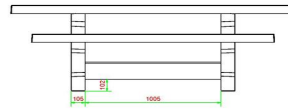

HeBlad
www.HeBlad.com
PS.ST.GT.132
± 950 KG.

Specifications Multi Gaming table (1-3-2) Standard

Product code	PS.ST.GT.132	Height tabletop	75 cm
Colour	Natural concrete	Seat height	50 cm
Dimensions (L x W x H)	210 x 193 x 75 cm	Material seat	Beton
Dimensions tabletop (L x W)	210 x 90 cm	Distance legs	111 cm (center to center)
Tabletop thickness	7 cm	Weight	950 kg