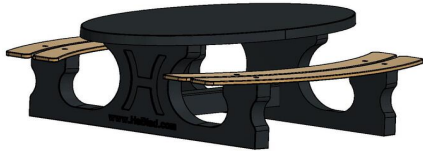

HeBlad
www.HeBlad.com
PS.DLA.OV
± 750 KG.

Specifications Concrete Picnic table DeLuxe Oval Anthracite

Product code	PS.DLA.OV	Seat height	50 cm
Colour	Anthracite lacquered, RAL 7016	Material seat	Bamboo
Dimensions (L x W x H)	211 x 205 x 75 cm	Distance legs	110 cm (center to center)
Dimensions tabletop (L x W)	205 x 110 cm	Weight	750 kg
Tabletop thickness	7 cm	Number of seats	8