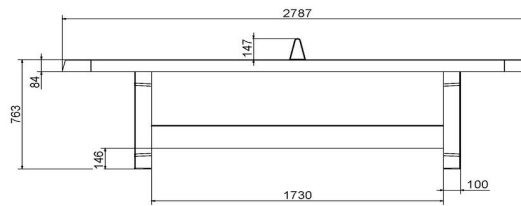

Product code	PP.NT	Height tabletop	76 cm
Colour	Natural concrete	Height of the net	14,75 cm
Dimension playing surface (L x W)	274 x 152 cm	Weight	1360 kg
Dimensions bottom base plate	278 x 156 cm	Distance legs	183 cm (center to center)
Tabletop thickness	8,4 cm		

21 November 2024 - Prices subject to change

Our products are delivered from our factory in the Netherlands.

HeBlad
www.HeBlad.com
PP.AR.NT
Gewicht ± 1360 KG

Specifications Ping-pong table rounded, Natural Concrete