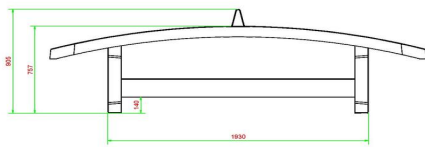

HeBlad
www.HeBlad.com
VV.GR
±1385 KG

Specifications Concrete Foot Volleyball Table Green

Product code	VV.GR	Height tabletop	76 cm
Colour	Groen - RAL 6009	Height of the net	14,75 cm
Dimension playing surface (L x W)	274 x 152 cm	Weight	1385 kg
Dimensions bottom base plate	278 x 156 cm	Distance legs	183 cm (center to center)
Tabletop thickness	8,4 cm		