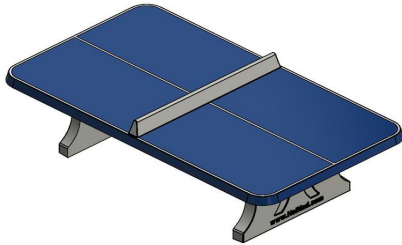

HeBlad
www.HeBlad.com
PP.AR.BL
Gewicht ± 1360 KG

Specifications Blue table tennis table, rounded

Product code	PP.AR.BL	Height tabletop	76 cm
Colour	Blauw - RAL 5005	Height of the net	14,75 cm
Dimension playing surface (L x W)	274 x 152 cm	Weight	1360 kg
Dimensions bottom base plate	279 x 157 cm	Distance legs	183 cm (center to center)
Tabletop thickness	8,4 cm