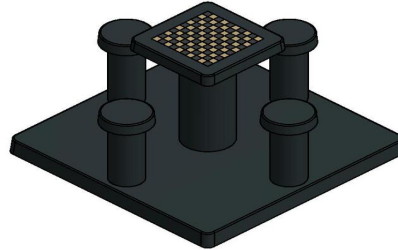

HeBlad
www.HeBlad.com
GT.CK.AB4
± 900 KG.

Specifications Checkers/Drafts Table Anthracite-Concrete (4P)

Product code	GT.CK.AB4	Height tabletop	75 cm
Colour	Anthracite concrete	Seat height	50 cm
Dimensions (L x W x H)	149 x 149 x 85 cm	Dimensions base plate (L x W x H)	149 x 149 x 10 cm
Dimensions tabletop (L x W)	60 x 60 cm	Weight	900 kg
Tabletop thickness	7 cm