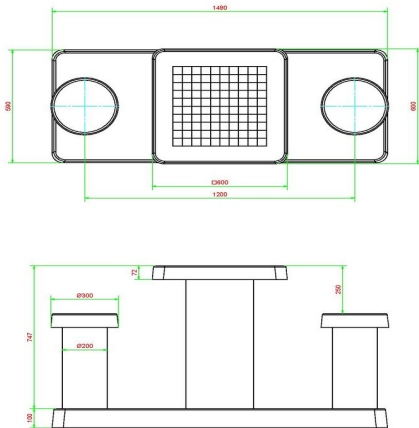

HeBlad
www.HeBlad.com
GT.CK.2
Gewicht ± 490 KG.

Specifications Checkers/Drafts Table Natural Concrete (2P)

Product code	GT.CK.2	Height tabletop	75 cm
Colour	Natural concrete	Seat height	50 cm
Dimensions (L x W x H)	149 x 59 x 85 cm	Dimensions base plate (L x W x H)	60 x 10 x 10 cm
Dimensions tabletop (L x W)	60 x 60 cm	Weight	425 kg
Tabletop thickness	7 cm		

Related products

Our products are delivered from our factory in the Netherlands.