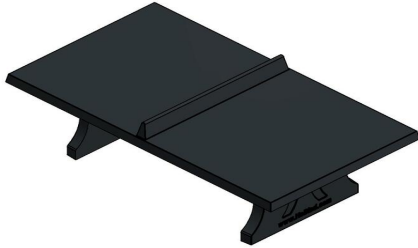

HeBlad
www.HeBlad.com
PP.AB
Gewicht ± 1360 KG

Specifications Ping-pong table Anthracite-Concrete

Product code	PP.AB	Height tabletop	76 cm
Colour	Anthracite concrete	Height of the net	14,75 cm
Dimension playing surface (L x W)	274 x 152 cm	Weight	1360 kg
Dimensions bottom base plate	278 x 156 cm	Distance legs	183 cm (center to center)
Tabletop thickness	8,4 cm