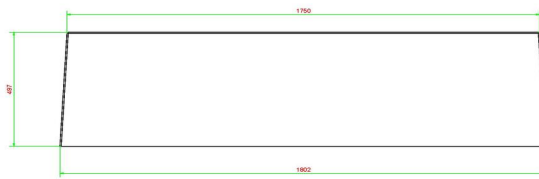

HeBlad
www.HeBlad.nl
BB.ST
Gewicht ± 600 KG

Specifications Bench Standard Natural Concrete

Product code	BB.ST	Seat height	47,5 cm
Colour	Natural concrete	Material seat	Beton
Dimensions (L x W x H)	180 x 50 x 47,5 cm	Number of seats	4
Dimensions seat	175 x 30 cm	Weight	800 kg