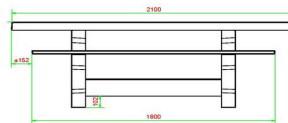

HeBlad
www.HeBlad.com
PS.DL.GT.111
± 780 KG.

Specifications Multi Gaming table (1-1-1) DeLuxe

Product code	PS.DL.GT.111	Height tabletop	75 cm
Colour	Natural concrete	Seat height	50 cm
Dimensions (L x W x H)	210 x 193 x 75 cm	Material seat	Bamboo
Dimensions tabletop (L x W)	210 x 90 cm	Distance legs	111 cm (center to center)
Tabletop thickness	7 cm	Weight	780 kg