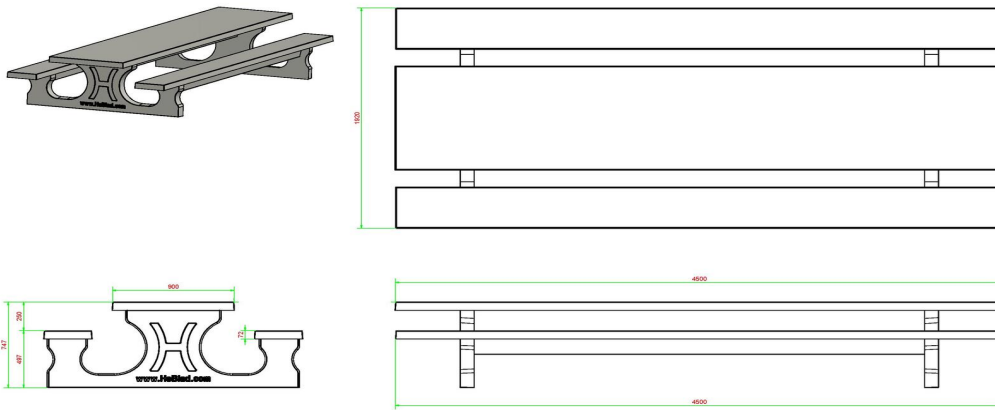

HeBlad
www.HeBlad.com
PS.ST.XL
± 2100 KG.

Specifications Picnic table Standard XL Natural Concrete

Product code	PS.ST.XL	Tabletop thickness	7 cm
Colour	Natural concrete	Seat height	50 cm
Dimensions (L x W x H)	450 x 192 x 75 cm	Weight	2100 kg
Dimensions tabletop (L x W)	450 x 90 cm	Material seat	Beton
Height tabletop	75 cm	Distance legs	355 cm (hart op hart)

Related products

Our products are delivered from our factory in the Netherlands.