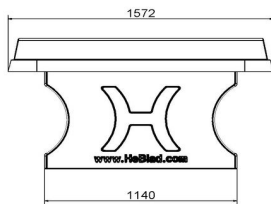

HeBlad
www.HeBlad.com
PP.AR.GR
Gewicht ± 1360 KG

Specifications Concrete Ping-pong table green, rounded

Product code	PP.AR.GR	Height tabletop	76 cm
Colour	Groen - RAL 6009	Height of the net	14,75 cm
Dimension playing surface (L x W)	274 x 152 cm	Weight	1360 kg
Dimensions bottom base plate	279 x 157 cm	Distance legs	183 cm (center to center)
Tabletop thickness	8,4 cm