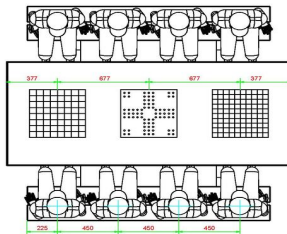

Our products are delivered from our factory in the Netherlands.

HeBlad
www.HeBlad.com
PS.DL.GT.132
± 780 KG.

Specifications Multi Gaming table (1-3-2) DeLuxe

Product code	PS.DL.GT.132	Height tabletop	75 cm
Colour	Natural concrete	Seat height	50 cm
Dimensions (L x W x H)	210 x 193 x 75 cm	Material seat	Bamboo
Dimensions tabletop (L x W)	210 x 90 cm	Distance legs	111 cm (center to center)
Tabletop thickness	7 cm	Weight	780 kg