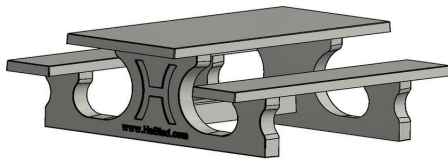

HeBlad
www.HeBlad.com
PS.ST
± 905 KG.

Specifications Picnic table Standard Natural Concrete

Product code	PS.ST	Seat height	50 cm
Colour	Natural concrete	Material seat	Beton
Dimensions (L x W x H)	180 x 192 x 75 cm	Distance legs	111 cm (center to center)
Dimensions tabletop (L x W)	180 x 90 cm	Weight	905 kg
Tabletop thickness	7 cm	Number of seats	8
Height tabletop	75 cm