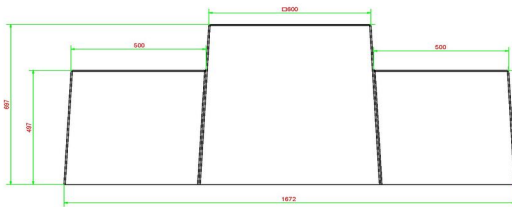

HeBlad
www.HeBlad.com
BB.CH.AB
Gewicht ± 1140 KG.

Specifications Chess Bench, Anthracite-Concrete

Product code	BB.CH.AB	Height tabletop	70 cm
Colour	Antraciet-beton	Weight	1140 kg
Dimensions (L x W x H)	167 x 67 x 70 cm	Number of seats	2
Seat height	50 cm