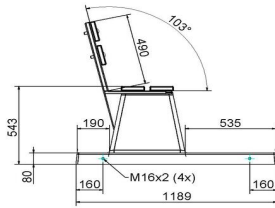

HeBlad
www.HeBlad.com
BB.DLAB.OP
gewicht ± 1200 KG.

Specifications Bench DeLuxe with bottom plate and backrest Anthracite-Concrete

Product code	BB.DLAB.OP	Seating corner	103 degrees
Colour	Anthracite concrete	Number of seats	4
Dimensions (L x W x H)	219,5 x 119 x 103 cm	Dimensions base plate (L x W x H)	2196 x 119 x 8 cm
Seat height	45 cm	Finishing base plate	Smooth concrete
Dimensions seat	180 x 30 cm	Weight	1230 kg