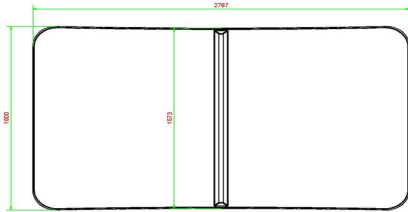

Our products are delivered from our factory in the Netherlands.

HeBlad
www.HeBlad.com
VV.AB
±1385 KG

Specifications Foot Volleyball Table Anthracite-Concrete

Product code	VV.AB	Height tabletop	76 cm
Colour	Anthracite concrete	Height of the net	14,75 cm
Dimension playing surface (L x W)	274 x 152 cm	Weight	1385 kg
Dimensions bottom base plate	278 x 156 cm	Distance legs	183 cm (center to center)
Tabletop thickness	8,4 cm		