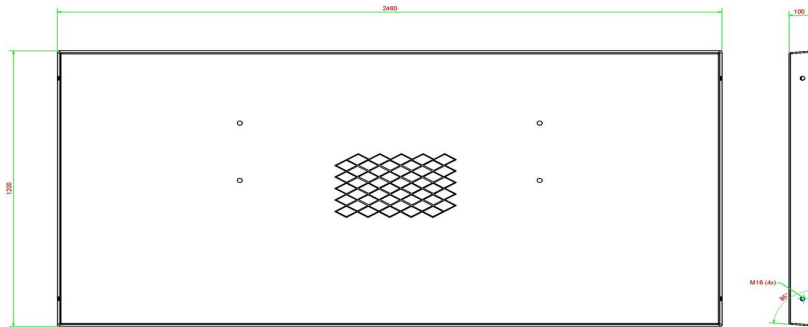

HeBlad
www.HeBlad.com
OP.BB
Gewicht ± 700

Specifications Bottom plate for all brands of Benches Natural Concrete

Product code	OP.BB	Weight	525 kg
Colour	Naturel beton	Finishing base plate	Anti-slip (window) profile
Dimensions (L x W x H)	248 x 120 x 7 cm	lifting device	Concrete screw sleeve M16 on 4 sides

Related products

Our products are delivered from our factory in the Netherlands.