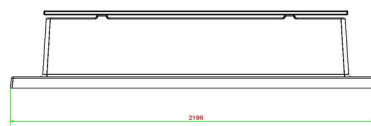

HeBlad
www.HeBlad.com
BB.DLA.OP.ZL
gewicht ± 1200 KG.

Specifications Concrete bench DeLuxe with bottom plate without backrest Anthracite

Product code	BB.DLA.OP.ZL	Material seat	Bamboo
Colour	Anthracite lacquered, RAL 7016	Number of seats	4
Dimensions (L x W x H)	219,5 x 119 x 56,5 cm	Dimensions base plate (L x W x H)	2195 x 119 x 8 cm
Seat height	45 cm	Finishing base plate	Smooth concrete
Dimensions seat	180 x 30 cm	Weight	1200 kg