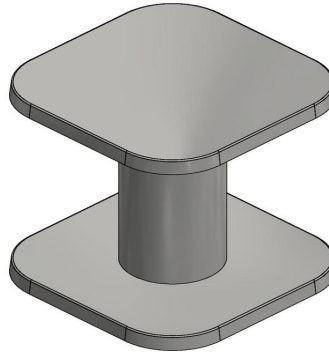

HeBlad
www.HeBlad.com
HB.ST
Gewicht ± 830 KG

Specifications High Table Natural Concrete

Product code	HB.ST	Height tabletop	113 cm
Colour	Natural concrete	Tabletop thickness	8,5 cm
Dimensions (L x W x H)	120 x 120 x 113 cm	Weight	985 kg
Dimensions tabletop (L x W)	120 x 120 cm