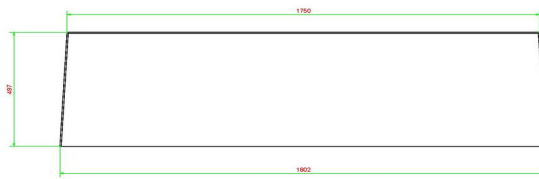

HeBlad
www.HeBlad.com
BB.ST.A
Gewicht ± 600 KG

Specifications Concrete Bench Standard Anthracite

Product code	BB.ST.A	Seat height	50 cm
Colour	Anthracite lacquered, RAL 7016	Material seat	Beton
Dimensions (L x W x H)	180 x 47,5 x 50 cm	Number of seats	4
Dimensions seat	175 x 30 cm	Weight	800 kg