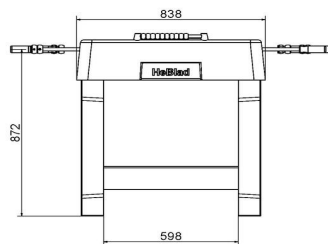

HeBlad
www.HeBlad.com
HB.FB.A
± 700KG

Specifications Concrete Table Football Table

Product code	HB.FB.A	Weight	700 kg
Colour	Anthracite lacquered, RAIDistance legs 7016		60 cm
Dimensions (L x W x H)	137 x 134 x 95 cm