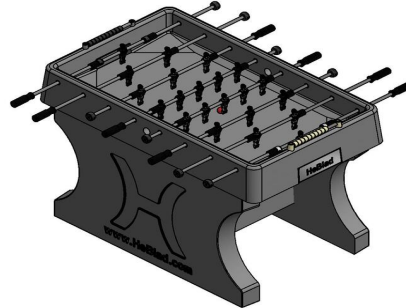

HeBlad
www.HeBlad.com
HB.FB.A
± 700KG

Specifications Concrete Table Football Table

Product code	HB.FB.A	Weight	700 kg
Colour	Anthracite lacquered, RAIDistance legs 7016		60 cm
Dimensions (L x W x H)	137 x 134 x 95 cm