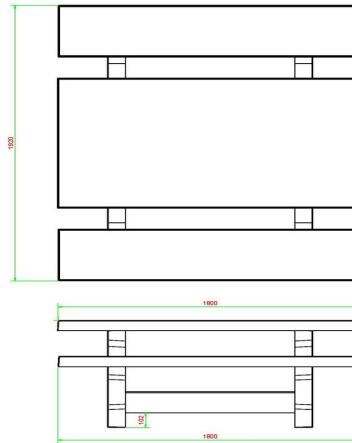

HeBlad
www.HeBlad.com
PS.ST.A
± 905 KG.

Specifications Concrete Picnic table Standard Anthracite

Product code	PS.ST.A	Seat height	50 cm
Colour	Anthracite lacquered, RAL 7016	Material seat	Beton
Dimensions (L x W x H)	180 x 192 x 75 cm	Distance legs	111 cm (center to center)
Dimensions tabletop (L x W)	180 x 90 cm	Weight	905 kg
Tabletop thickness	7 cm	Number of seats	8

Related products

Our products are delivered from our factory in the Netherlands.