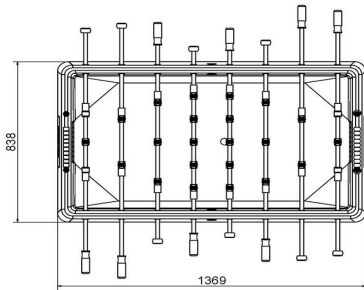

HeBlad
www.HeBlad.com
HB.FB.A
± 700KG

Specifications Concrete Table Football Table

Product code	HB.FB.A	Weight	700 kg
Colour	Anthracite lacquered, RAIDistance legs 7016		60 cm
Dimensions (L x W x H)	137 x 134 x 95 cm