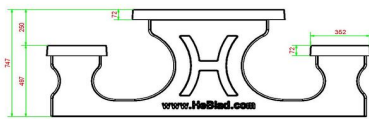

HeBlad
www.HeBlad.com
PS.ST.AB
± 905 KG.

Specifications Picnic table Standard Anthracite-Concrete

Product code	PS.ST.AB	Seat height	50 cm
Colour	Anthracite concrete	Material seat	Beton
Dimensions (L x W x H)	180 x 192 x 75 cm	Distance legs	111 cm (center to center)
Dimensions tabletop (L x W)	180 x 90 cm	Weight	905 kg
Tabletop thickness	7 cm	Number of seats	8