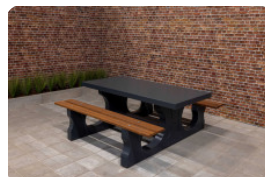

HeBlad
www.HeBlad.com
PS.ST.A
± 905 KG.

Specifications Concrete Picnic table Standard Anthracite

Product code	PS.ST.A	Seat height	50 cm
Colour	Anthracite lacquered, RAL 7016	Material seat	Beton
Dimensions (L x W x H)	180 x 192 x 75 cm	Distance legs	111 cm (center to center)
Dimensions tabletop (L x W)	180 x 90 cm	Weight	905 kg
Tabletop thickness	7 cm	Number of seats	8

Related products

PS.DL.A

Our products are delivered from our factory in the Netherlands.