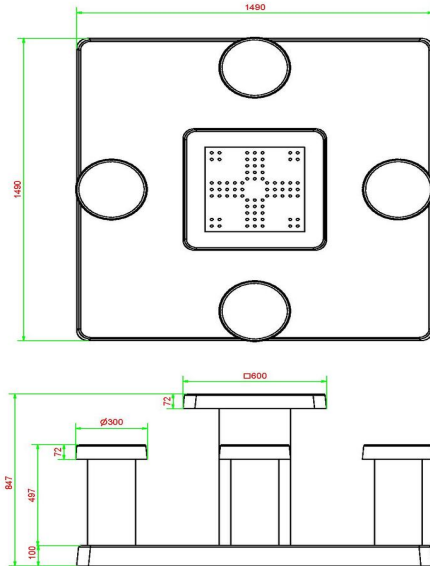

HeBlad
www.HeBlad.com
GT.LD.4

± 900 KG.

Specifications Ludo Game Table Naturel Concrete (4P)

Product code	GT.LD.4	Height tabletop	75 cm
Colour	Natural concrete	Seat height	50 cm
Dimensions (L x W x H)	149 x 149 x 85 cm	Dimensions base plate (L x W x H)	149 x 149 x 10 cm
Dimensions tabletop (L x W)	60 x 60 cm	Weight	900 kg
Tabletop thickness	7 cm		

Related products

Our products are delivered from our factory in the Netherlands.