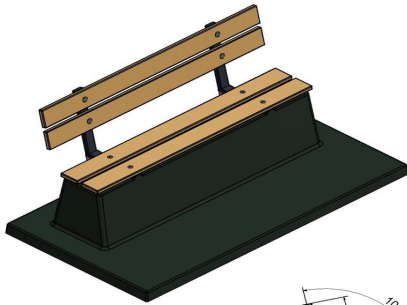

HeBlad
www.HeBlad.com
BB.DLAB.OP
gewicht ± 1200 KG.

Specifications Bench DeLuxe with bottom plate and backrest Anthracite-Concrete

Product code	BB.DLAB.OP	Seating corner	103 degrees
Colour	Anthracite concrete	Number of seats	4
Dimensions (L x W x H)	219,5 x 119 x 103 cm	Dimensions base plate (L x W x H)	2196 x 119 x 8 cm
Seat height	45 cm	Finishing base plate	Smooth concrete
Dimensions seat	180 x 30 cm	Weight	1230 kg

Related products Bamboo

Our products are delivered from our factory in the Netherlands.