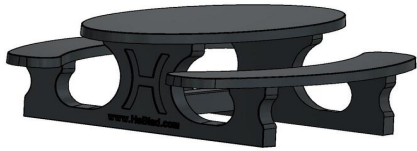

HeBlad
www.HeBlad.com
PS.STAB.OV
± 950 KG.

Specifications Picnic table Standard Oval Anthracite-Concrete

Product code	PS.STAB.OV	Seat height	50 cm
Colour	Anthracite concrete	Material seat	Beton
Dimensions (L x W x H)	211 x 205 x 75 cm	Distance legs	110 cm (center to center)
Dimensions tabletop (L x W)	205 x 110 cm	Weight	950 kg
Tabletop thickness	7 cm	Number of seats	8