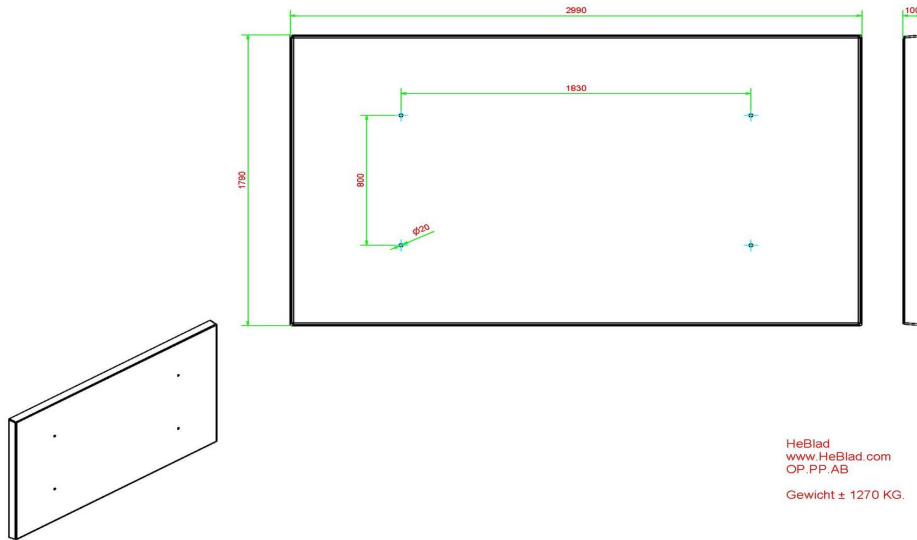

Specifications Concrete base plate for tennis table Anthracite-Concrete

Product code	OP.PP.AB	Finishing base plate	Smooth concrete
Colour	Anthracite concrete	lifting device	139 x 87 x 99 cm
Dimensions (L x W x H)	299 x 179 x 10 cm	preparation attachment	Holes for bolts M16
Weight	1270 kg		

Related products

Our products are delivered from our factory in the Netherlands.