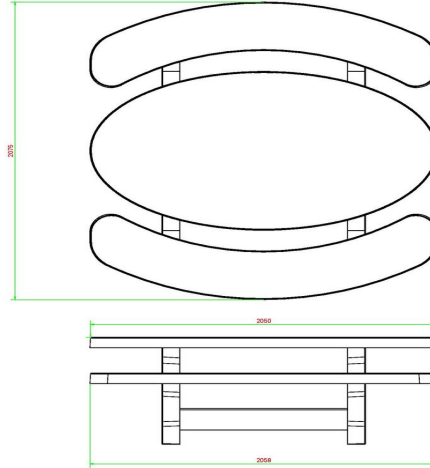

HeBlad
www.HeBlad.com
PS.STAB.OV
± 950 KG.

Specifications Picnic table Standard Oval Anthracite-Concrete

Product code	PS.STAB.OV	Seat height	50 cm
Colour	Anthracite concrete	Material seat	Beton
Dimensions (L x W x H)	211 x 205 x 75 cm	Distance legs	110 cm (center to center)
Dimensions tabletop (L x W)	205 x 110 cm	Weight	950 kg
Tabletop thickness	7 cm	Number of seats	8

Related products 75 cm

Our products are delivered from our factory in the Netherlands.