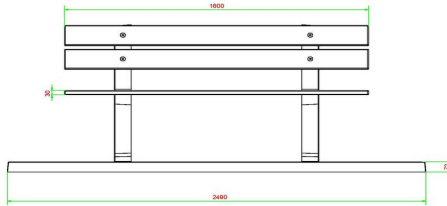

HeBlad
www.HeBlad.com
BB.PB.OP
gewicht ± 700 KG.

Specifications Park Bench with bottom plate Natural Concrete

Product code	BB.PB.OP	Material seat	Bamboo
Colour	Natural concrete	Number of seats	4
Dimensions (L x W x H)	248 x 120 x 103 cm	Dimensions base plate (L x W x H)	120 x 7 cm
Dimensions seat	180 x 30 cm	Finishing base plate	Anti-slip (window) profile
Seat height	49 cm	Weight	700 kg