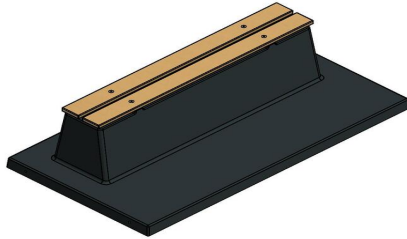

HeBlad
www.HeBlad.com
BB.DLAB.OP.ZL
gewicht ± 1200 KG.

Specifications Bench DeLuxe with bottom plate without backrest Anthracite-Concrete

Product code	BB.DLAB.OP.ZL	Material seat	Bamboo
Colour	Anthracite concrete	Number of seats	4
Dimensions (L x W x H)	219,5 x 119 x 56,5 cm	Dimensions base plate (L x W x H)	1800 x 119 x 8 cm
Seat height	45 cm	Finishing base plate	Smooth concrete
Dimensions seat	180 x 30 cm	Weight	1200 kg