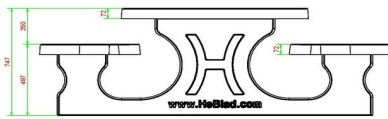

HeBlad
www.HeBlad.com
PS.STA.OV
± 950 KG.

Specifications Concrete Picnic table Standard Oval Anthracite

Product code	PS.STA.OV	Seat height	50 cm
Colour	Anthracite lacquered, RAL 7016	Material seat	Beton
Dimensions (L x W x H)	211 x 205 x 75 cm	Distance legs	110 cm (center to center)
Dimensions tabletop (L x W)	205 x 110 cm	Weight	950 kg
Tabletop thickness	7 cm	Number of seats	8