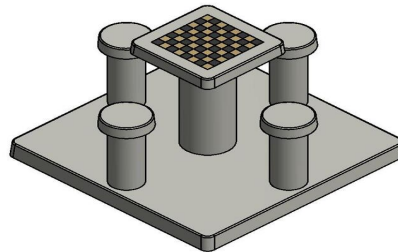

HeBlad
www.HeBlad.com
GT.CH.4

± 900 KG.

Specifications Chess Table Natural Concrete (4P)

Product code	GT.CH.4	Height tabletop	75 cm
Colour	Natural concrete	Seat height	50 cm
Dimensions (L x W x H)	149 x 149 x 85 cm	Dimensions base plate (L x W x H)	149 x 149 x 100 cm
Dimensions tabletop (L x W)	60 x 60 cm	Weight	900 kg
Tabletop thickness	7 cm