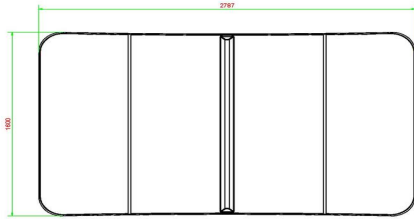

Concrete Foot Volleyball Table Green

Product code: VV.GR

£ 3,750.00 excl. VAT
(£ 4,500.00 incl. VAT)

A very solid sport- and play object with slightly curved tabletop in the dimensions of a ping pong table (107,9 x 59,8 inch / 274 x 152 cm) made of solid concrete, moulded in one piece. A table where all kinds of games with a football can be played on. This table guarantees a lot of fun.

Like all HeBlad products, our Foot Volleyball Table is resistant to all weather influences. Really a show-piece for school yards, parks, in playgrounds at sports clubs etc...

The Foot Volleyball Table is made of concrete in the color Green. Also available in Natural Concrete, Anthracite-Concrete and Blue.

HeBlad
www.HeBlad.com
VV.GR
±1385 KG

Specifications Concrete Foot Volleyball Table Green

Product code	VV.GR	Height tabletop	76 cm
Colour	Groen - RAL 6009	Height of the net	14,75 cm
Dimension playing surface (L x W)	274 x 152 cm	Weight	1385 kg
Dimensions bottom base plate	278 x 156 cm	Distance legs	183 cm (center to center)
Tabletop thickness	8,4 cm		