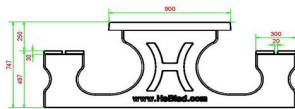

HeBlad
www.HeBlad.com
PS.DLAB.GT.132
± 780 KG.

Specifications Multi Gaming table (1-3-2) DeLuxe Anthracite-Concrete

Product code	PS.DLAB.GT.132	Height tabletop	75 cm
Colour	Anthracite concrete	Seat height	50 cm
Dimensions (L x W x H)	210 x 193 x 75 cm	Material seat	Bamboo
Dimensions tabletop (L x W)	210 x 90 cm	Distance legs	111 cm (center to center)
Tabletop thickness	7 cm	Weight	780 kg