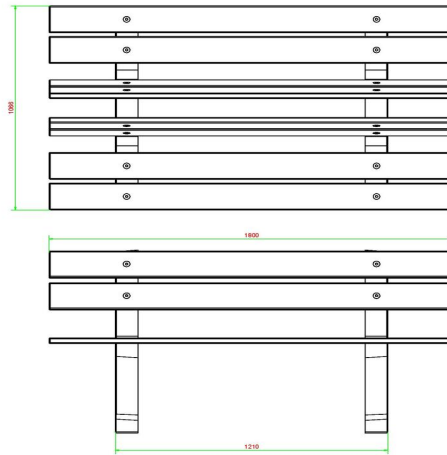

21 November 2024 - Prices subject to change

Our products are delivered from our factory in the Netherlands.

HeBlad
www.HeBlad.com
BB.PBAB.DUO
±350 KG

Specifications Park Bench Duo anthracite-concrete

Product code	BB.PBAB.DUO	Material seat	Bamboo
Colour	Anthracite concrete	Seating corner	103 degrees
Dimensions (L x W x H)	180 x 106 x 94 cm	Number of seats	8
Seat height	50 cm	Weight	350 kg
Dimensions seat	180 x 30 cm	Distance legs	111 cm (center to center)