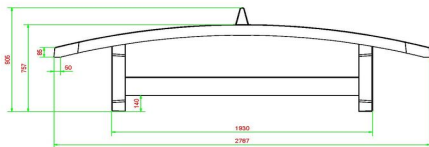

Our products are delivered from our factory in the Netherlands.

HeBlad
www.HeBlad.com
VV.AB
±1385 KG

Specifications Foot Volleyball Table Anthracite-Concrete

Product code	VV.AB	Height tabletop	76 cm
Colour	Anthracite concrete	Height of the net	14,75 cm
Dimension playing surface (L x W)	274 x 152 cm	Weight	1385 kg
Dimensions bottom base plate	278 x 156 cm	Distance legs	183 cm (center to center)
Tabletop thickness	8,4 cm		