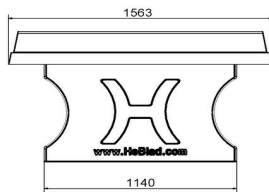

21 November 2024 - Prices subject to change

Our products are delivered from our factory in the Netherlands.

HeBlad
www.HeBlad.com
PP.GR
Gewicht ± 1360 KG

Specifications Concrete Ping-pong table green

Product code	PP.GR	Height tabletop	76 cm
Colour	Groen - RAL 6009	Height of the net	14,75 cm
Dimension playing surface (L x W)	274 x 152 cm	Weight	1360 kg
Dimensions bottom base plate	278 x 156 cm	Distance legs	183 cm (center to center)
Tabletop thickness	8,4 cm		