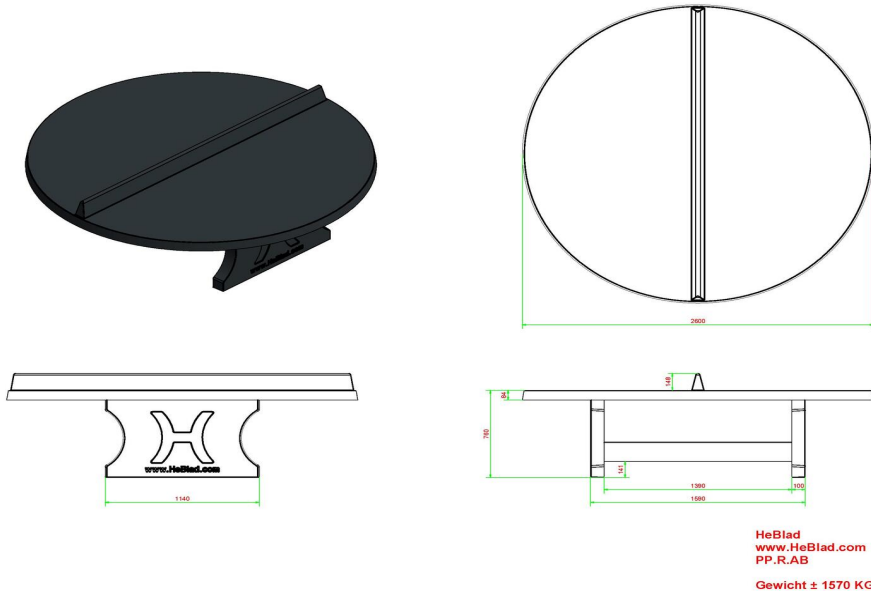

Specifications Round Ping-Pong table Anthracite-Concrete

Product code	PP.R.AB	Height tabletop	76 cm
Colour	Anthracite concrete	Height of the net	14,75 cm
Dimension playing surface (L x W)	∅ 260 cm	Weight	1570 kg
Dimensions bottom base plate	∅ 264 cm	Distance legs	149 cm (center to center)
Tabletop thickness	8,4 cm		

Related products

Our products are delivered from our factory in the Netherlands.