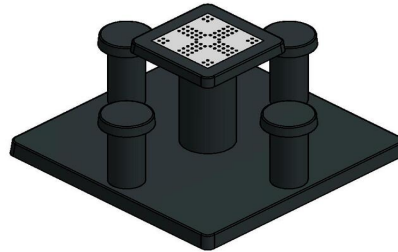

HeBlad
www.HeBlad.com
GT.LD.AB4

± 900 KG.

Specifications Ludo Game Table Anthracite-Concrete (4P)

Product code	GT.LD.AB4	Height tabletop	75 cm
Colour	Anthracite concrete	Seat height	50 cm
Dimensions (L x W x H)	149 x 149 x 85 cm	Dimensions base plate (L x W x H)	149 x 149 x 10 cm
Dimensions tabletop (L x W)	60 x 60 cm	Weight	900 kg
Tabletop thickness	7 cm