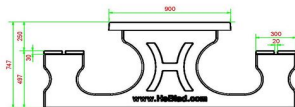

Our products are delivered from our factory in the Netherlands.

HeBlad
www.HeBlad.com
PS.DL.GT.132
± 780 KG.

Specifications Multi Gaming table (1-3-2) DeLuxe

Product code	PS.DL.GT.132	Height tabletop	75 cm
Colour	Natural concrete	Seat height	50 cm
Dimensions (L x W x H)	210 x 193 x 75 cm	Material seat	Bamboo
Dimensions tabletop (L x W)	210 x 90 cm	Distance legs	111 cm (center to center)
Tabletop thickness	7 cm	Weight	780 kg