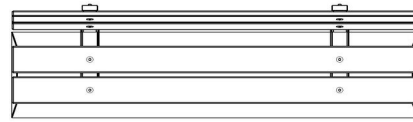

HeBlad
www.HeBlad.com
BB.DLA.ML
gewicht ± 480 KG.

Specifications Concrete bench DeLuxe with backrest Anthracite

Product code	BB.DLA.ML	Material seat	Bamboo
Colour	Anthracite lacquered, RAL 7016	Seating corner	103 degrees
Dimensions (L x W x H)	180 x 45 x 95 cm	Number of seats	4
Seat height	48,5 cm	Weight	630 kg
Dimensions seat	180 x 30 cm