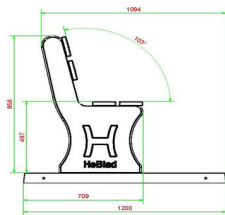

HeBlad
www.HeBlad.com
BB.PBAB.OP
gewicht ± 700 KG.

Specifications Park Bench with bottom plate Anthracite-Concrete

Product code	BB.PBAB.OP	Material seat	Bamboo
Colour	Anthracite concrete	Number of seats	4
Dimensions (L x W x H)	248 x 120 x 103 cm	Dimensions base plate (L x W x H)	120 x 7 cm
Dimensions seat	180 x 30 cm	Finishing base plate	Anti-slip (window) profile
Seat height	49 cm	Weight	700 kg