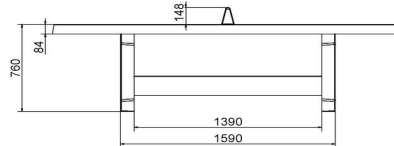

HeBlad
www.HeBlad.com
PP.R.BL
Gewicht ± 1570 KG

Specifications Concrete Ping-pong table blue, round

Product code	PP.R.BL	Height tabletop	76 cm
Colour	Blauw - RAL 5005	Height of the net	14,75 cm
Dimension playing surface (L x W)	∅ 260 cm	Weight	1570 kg
Dimensions bottom base plate	∅ 264 cm	Distance legs	149 cm (center to center)
Tabletop thickness	8,4 cm