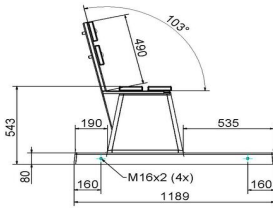

HeBlad
www.HeBlad.com
BB.DLA.OP

gewicht ± 1200 KG.

Specifications Concrete bench DeLuxe with bottom plate and backrest Anthracite

Product code	BB.DLA.OP	Seating corner	103 degrees
Colour	Anthracite lacquered, RAL 7016	Number of seats	4
Dimensions (L x W x H)	219,5 x 119 x 103 cm	Dimensions base plate (L x W x H)	1189 x 119 x 8 cm
Seat height	45 cm	Finishing base plate	Smooth concrete
Dimensions seat	180 x 30 cm	Weight	1230 kg