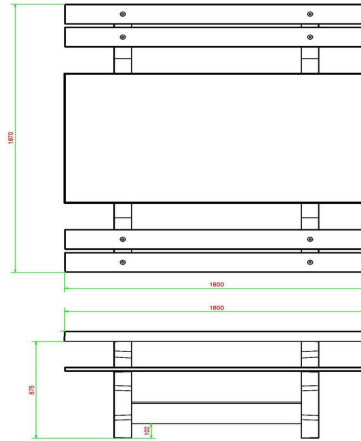

HeBlad
www.HeBlad.com
PS.DL.AB
± 720 KG.

Specifications Picnic table DeLuxe Anthracite-Concrete

Product code	PS.DL.AB	Seat height	50 cm
Colour	Anthracite concrete	Material seat	Bamboo
Dimensions (L x W x H)	180 x 187 x 75 cm	Distance legs	111 cm (center to center)
Dimensions tabletop (L x W)	180 x 90 cm	Weight	720 kg
Tabletop thickness	7 cm	Number of seats	8

Related products 75 cm

Our products are delivered from our factory in the Netherlands.