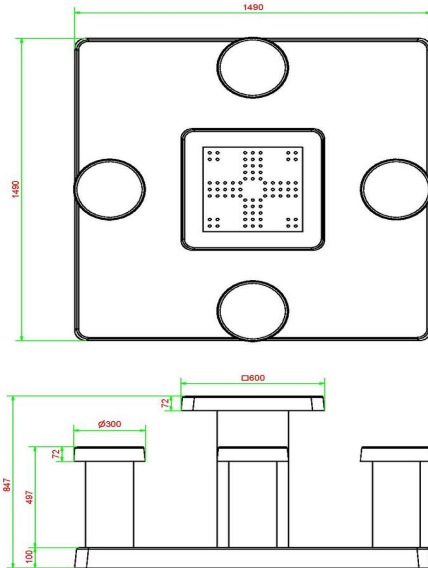

HeBlad
www.HeBlad.com
GT.LD.AB4

± 900 KG.

Specifications Ludo Game Table Anthracite-Concrete (4P)

Product code	GT.LD.AB4	Height tabletop	75 cm
Colour	Anthracite concrete	Seat height	50 cm
Dimensions (L x W x H)	149 x 149 x 85 cm	Dimensions base plate (L x W x H)	149 x 149 x 10 cm
Dimensions tabletop (L x W)	60 x 60 cm	Weight	900 kg
Tabletop thickness	7 cm		

Related products

Our products are delivered from our factory in the Netherlands.