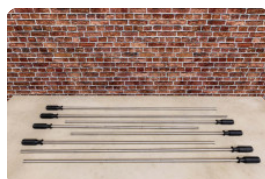

head office address

HeBlad BV
Diamantweg 22
NL - 5527 LC Hapert

Related products

HB.FB.6White

HB.FBSC.Yellow

HB.FB.Rodset

HB.FBP.Blue

HB.FB.DOLL.Purp