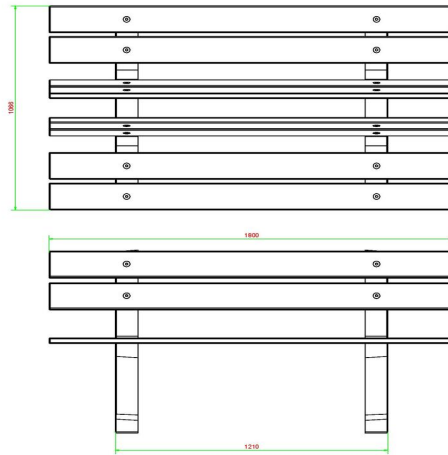

HeBlad
www.HeBlad.com
BB.PB.DUO
±350 KG

Specifications Parkbench Duo Concrete

Product code	BB.PB.DUO	Material seat	Bamboo
Colour	Natural concrete	Seating corner	103 degrees
Dimensions (L x W x H)	180 x 106 x 94 cm	Number of seats	8
Seat height	50 cm	Weight	350 kg
Dimensions seat	180 x 30 cm	Distance legs	111 cm (center to center)

Related products

Our products are delivered from our factory in the Netherlands.