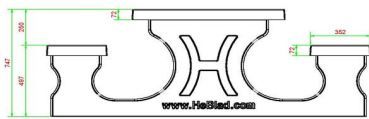

£ 3,950.00 excl. VAT
(£ 4,740.00 incl. VAT)

21 November 2024 - Prices subject to change

Our products are delivered from our factory in the Netherlands.

HeBlad
www.HeBlad.com
PS.STAB.GT.132
± 950 KG.

Specifications Multi Gaming table (1-3-2) Standard Anthracite-Concrete