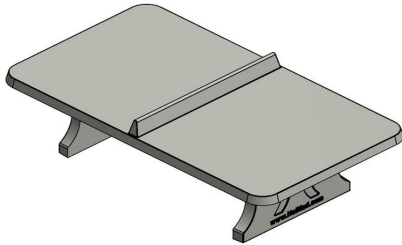

HeBlad
www.HeBlad.com
PP.AR.NT
Gewicht ± 1360 KG

Specifications Ping-pong table rounded, Natural Concrete

Product code	PP.AR.NT	Height tabletop	76 cm
Colour	Natural concrete	Height of the net	14,75 cm
Dimension playing surface (L x W)	274 x 152 cm	Weight	1360 kg
Dimensions bottom base plate	279 x 157 cm	Distance legs	183 cm (center to center)
Tabletop thickness	8,4 cm