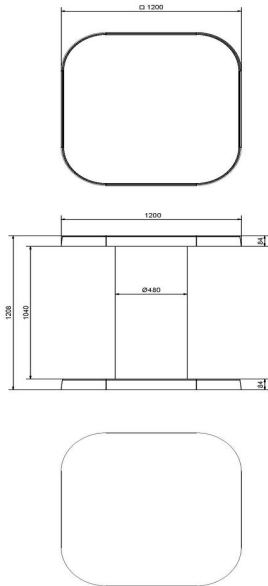

HeBlad
www.HeBlad.com
HB.ST.A
Gewicht ± 830 KG

Specifications Concrete High Table Anthracite

Product code	HB.ST.A	Height tabletop	113 cm
Colour	Anthracite lacquered, RAL 7016	Tabletop thickness	8.4 cm
Dimensions (L x W x H)	120 x 120 x 113 cm	Weight	985 kg
Dimensions tabletop (L x W)	120 x 120 cm		

Related products

Our products are delivered from our factory in the Netherlands.