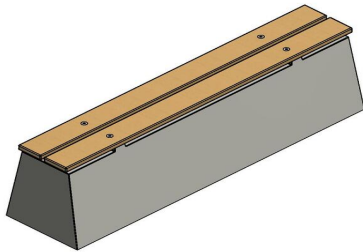

HeBlad
www.HeBlad.com
BB.DL
gewicht ± 475 KG.

Specifications Bench DeLuxe Natural Concrete

Product code	BB.DL	Seat height	50 cm
Colour	Natural concrete	Material seat	Bamboo
Dimensions (L x W x H)	180 x 45 x 50 cm	Number of seats	4
Dimensions seat	180 x 30 cm	Weight	700 kg