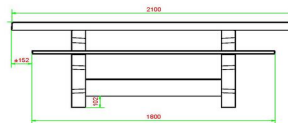

Our products are delivered from our factory in the Netherlands.

HeBlad
www.HeBlad.com
PS.DL.GT.132
± 780 KG.

Specifications Multi Gaming table (1-3-2) DeLuxe

Product code	PS.DL.GT.132	Height tabletop	75 cm
Colour	Natural concrete	Seat height	50 cm
Dimensions (L x W x H)	210 x 193 x 75 cm	Material seat	Bamboo
Dimensions tabletop (L x W)	210 x 90 cm	Distance legs	111 cm (center to center)
Tabletop thickness	7 cm	Weight	780 kg