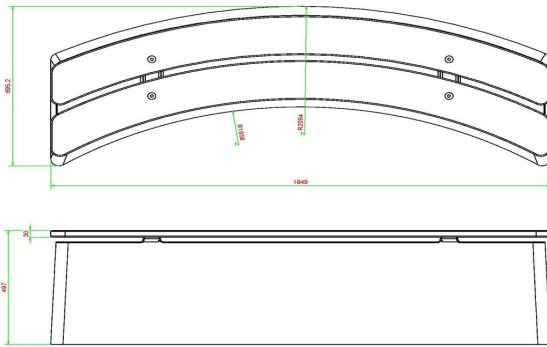

HeBlad
www.HeBlad.com
BB.DLA.OV
gewicht ± 550 KG.

Specifications Concrete Bench DeLuxe Oval Anthracite

Product code	BB.DLA.OV	Material seat	Bamboo
Colour	Anthracite lacquered, RAL 7016	Number of seats	4
Dimensions (L x W x H)	185 x 70 x 50 cm	Weight	825 kg
Seat height	50 cm		

Related products

Our products are delivered from our factory in the Netherlands.