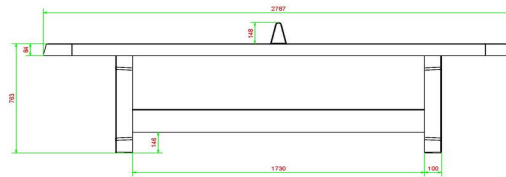

Product code	PP.AB	Height tabletop	76 cm
Colour	Anthracite concrete	Height of the net	14,75 cm
Dimension playing surface (L x W)	274 x 152 cm	Weight	1360 kg
Dimensions bottom base plate	278 x 156 cm	Distance legs	183 cm (center to center)
Tabletop thickness	8,4 cm		

HeBlad
www.HeBlad.com
PP.AR.AB
Gewicht ± 1360 KG

Specifications Ping-pong table rounded, Anthracite-Concrete

Product code	PP.AR.AB	Height tabletop	76 cm
Colour	Anthracite concrete	Height of the net	14,75 cm
Dimension playing surface (L x W)	274 x 152 cm	Weight	1360 kg
Dimensions bottom base plate	279 x 157 cm	Distance legs	183 cm (center to center)
Tabletop thickness	8,4 cm		