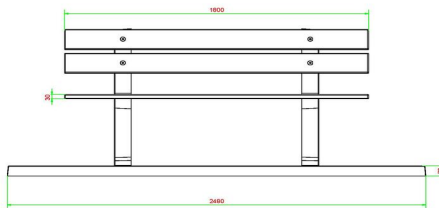

HeBlad
www.HeBlad.com
BB.PBAB.OP
gewicht ± 700 KG.

Specifications Park Bench with bottom plate Anthracite-Concrete

Product code	BB.PBAB.OP	Material seat	Bamboo
Colour	Anthracite concrete	Number of seats	4
Dimensions (L x W x H)	248 x 120 x 103 cm	Dimensions base plate (L x W x H)	120 x 7 cm
Dimensions seat	180 x 30 cm	Finishing base plate	Anti-slip (window) profile
Seat height	49 cm	Weight	700 kg