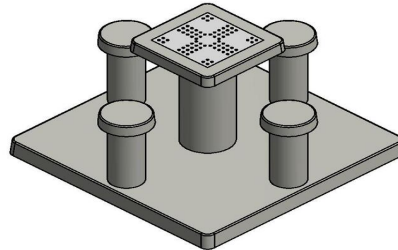

HeBlad
www.HeBlad.com
GT.LD.4

± 900 KG.

Specifications Ludo Game Table Naturel Concrete (4P)

Product code	GT.LD.4	Height tabletop	75 cm
Colour	Natural concrete	Seat height	50 cm
Dimensions (L x W x H)	149 x 149 x 85 cm	Dimensions base plate (L x W x H)	149 x 149 x 10 cm
Dimensions tabletop (L x W)	60 x 60 cm	Weight	900 kg
Tabletop thickness	7 cm