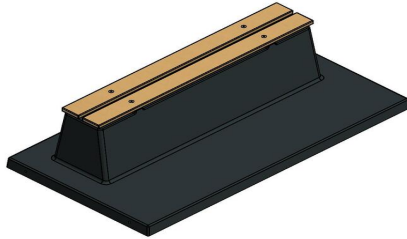

HeBlad
www.HeBlad.com
BB.DLA.OP.ZL
gewicht ± 1200 KG.

Specifications Concrete bench DeLuxe with bottom plate without backrest Anthracite

Product code	BB.DLA.OP.ZL	Material seat	Bamboo
Colour	Anthracite lacquered, RAL 7016	Number of seats	4
Dimensions (L x W x H)	219,5 x 119 x 56,5 cm	Dimensions base plate (L x W x H)	2195 x 119 x 8 cm
Seat height	45 cm	Finishing base plate	Smooth concrete
Dimensions seat	180 x 30 cm	Weight	1200 kg