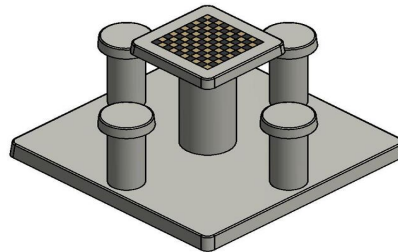

HeBlad
www.HeBlad.com
GT.CK.4

± 900 KG.

Specifications Checkers/Drafts Table Natural Concrete (4P)

Product code	GT.CK.4	Height tabletop	75 cm
Colour	Natural concrete	Seat height	50 cm
Dimensions (L x W x H)	149 x 149 x 85 cm	Dimensions base plate (L x W x H)	149 x 149 x 10 cm
Dimensions tabletop (L x W)	60 x 60 cm	Weight	900 kg
Tabletop thickness	7 cm