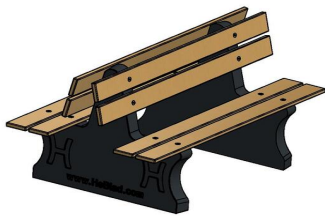

HeBlad
www.HeBlad.com
BB.PBAB.DUO
±350 KG

Specifications Park Bench Duo anthracite-concrete

Product code	BB.PBAB.DUO	Material seat	Bamboo
Colour	Anthracite concrete	Seating corner	103 degrees
Dimensions (L x W x H)	180 x 106 x 94 cm	Number of seats	8
Seat height	50 cm	Weight	350 kg
Dimensions seat	180 x 30 cm	Distance legs	111 cm (center to center)