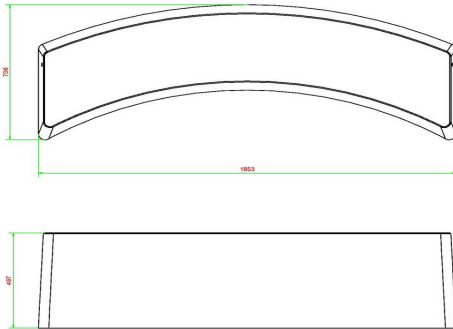

HeBlad
www.HeBlad.com
BB.STAB.OV
gewicht ± 610 KG.

Specifications Bench standard oval anthracite-concrete

Product code	BB.STAB.OV	Material seat	Beton
Colour	Anthracite concrete	Number of seats	4
Dimensions (L x W x H)	185 x 70 x 50 cm	Weight	900 kg
Seat height	50 cm		

Related products

Our products are delivered from our factory in the Netherlands.