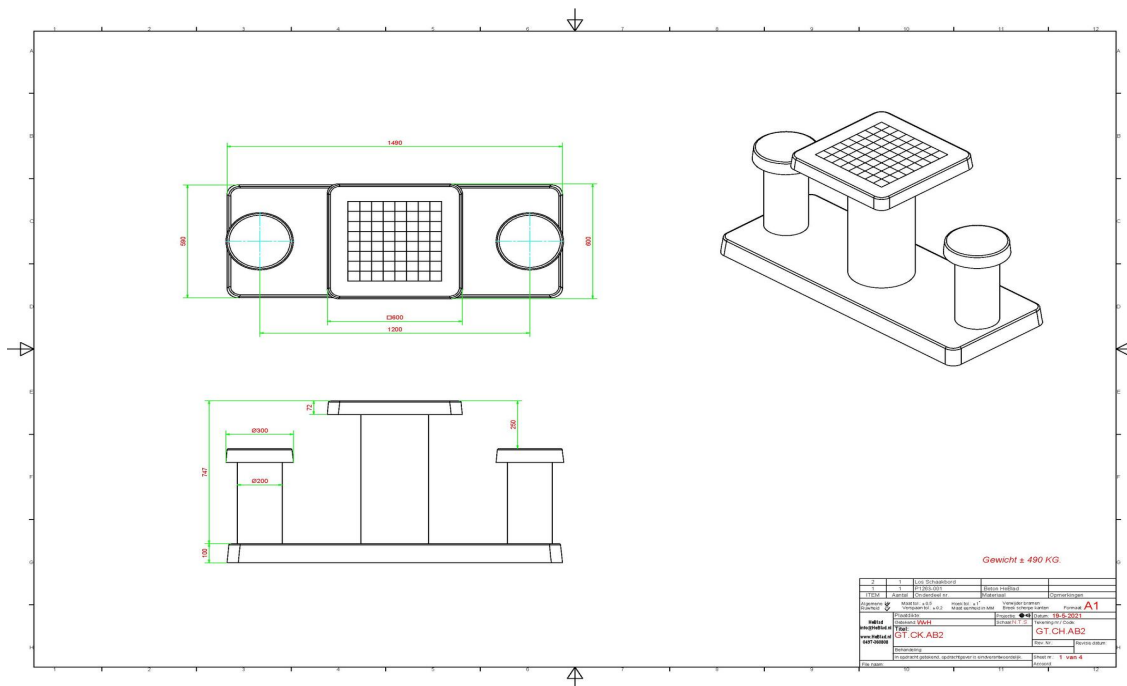

Specifications Chess Table Anthracite-Concrete (2P)

Product code	GT.CH.AB2	Height tabletop	75 cm
Colour	Anthracite concrete	Seat height	50 cm
Dimensions (L x W x H)	149 x 60 x 85 cm	Dimensions base plate (L x W x H)	149 x 60 x 10 cm
Dimensions tabletop (L x W)	60 x 60 cm	Weight	425 kg
Tabletop thickness	7 cm		

Related products

Our products are delivered from our factory in the Netherlands.