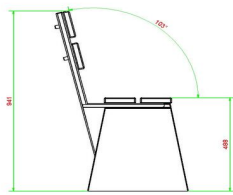

HeBlad
www.HeBlad.com
BB.DLAB.ML
gewicht ± 480 KG.

Specifications Bench DeLuxe with backrest Anthracite-Concrete

Product code	BB.DLAB.ML	Material seat	Bamboo
Colour	Anthracite concrete	Seating corner	103 degrees
Dimensions (L x W x H)	180 x 45 x 95 cm	Number of seats	4
Seat height	48,5 cm	Weight	630 kg
Dimensions seat	180 x 30 cm