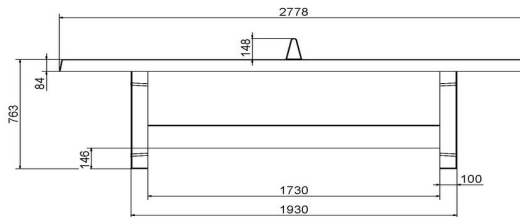

21 November 2024 - Prices subject to change

Our products are delivered from our factory in the Netherlands.

HeBlad
www.HeBlad.com
PP.GR
Gewicht ± 1360 KG

Specifications Concrete Ping-pong table green

Product code	PP.GR	Height tabletop	76 cm
Colour	Groen - RAL 6009	Height of the net	14,75 cm
Dimension playing surface (L x W)	274 x 152 cm	Weight	1360 kg
Dimensions bottom base plate	278 x 156 cm	Distance legs	183 cm (center to center)
Tabletop thickness	8,4 cm		