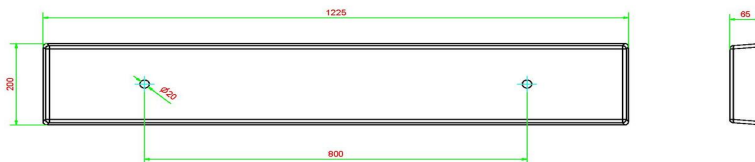

HeBlad
www.HeBlad.com
OV.PP.SET
Gewicht ± 38 KG.
(geleverd per twee)

Specifications A set of support blocks for different tables

Product code	OV.PP.SET
Weight	38 kg

Related products

Our products are delivered from our factory in the Netherlands.