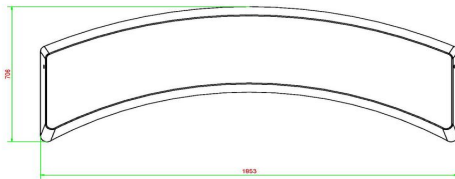

HeBlad
www.HeBlad.com
BB.ST.OV
gewicht ± 610 KG.

Specifications Bench natural concrete oval

Product code	BB.ST.OV	Material seat	Beton
Colour	Natural concrete	Number of seats	4
Dimensions (L x W x H)	185 x 70 x 50 cm	Weight	900 kg
Seat height	50 cm