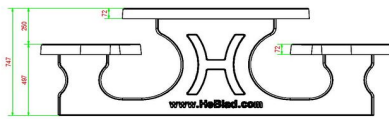

HeBlad
www.HeBlad.com
PS.STAB.OV
± 950 KG.

Specifications Picnic table Standard Oval Anthracite-Concrete

Product code	PS.STAB.OV	Seat height	50 cm
Colour	Anthracite concrete	Material seat	Beton
Dimensions (L x W x H)	211 x 205 x 75 cm	Distance legs	110 cm (center to center)
Dimensions tabletop (L x W)	205 x 110 cm	Weight	950 kg
Tabletop thickness	7 cm	Number of seats	8