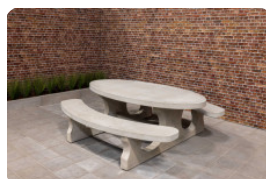

HeBlad
www.HeBlad.com
BB.ST.OV
gewicht ± 610 KG.

Specifications Bench natural concrete oval

Product code	BB.ST.OV	Material seat	Beton
Colour	Natural concrete	Number of seats	4
Dimensions (L x W x H)	185 x 70 x 50 cm	Weight	900 kg
Seat height	50 cm		

Related products

PS.ST.OV

Our products are delivered from our factory in the Netherlands.