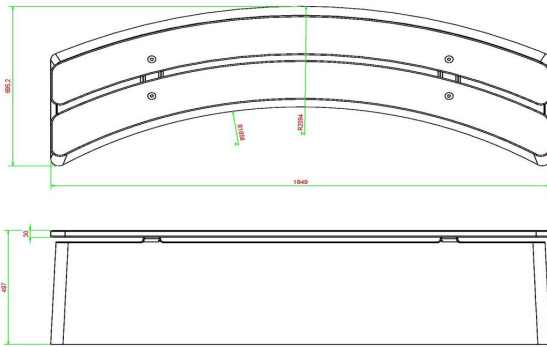

HeBlad
www.HeBlad.com
BB.DL.OV
gewicht ± 550 KG.

Specifications Bench DeLuxe Oval Natural Concrete

Product code	BB.DL.OV	Material seat	Bamboo
Colour	Natural concrete	Number of seats	4
Dimensions (L x W x H)	185 x 70 x 50 cm	Weight	825 kg
Seat height	50 cm		

Related products

Our products are delivered from our factory in the Netherlands.