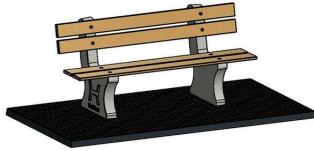

HeBlad
www.HeBlad.com
BB.PBAB.OP
gewicht ± 700 KG.

Specifications Park Bench with bottom plate Anthracite-Concrete

Product code	BB.PBAB.OP	Material seat	Bamboo
Colour	Anthracite concrete	Number of seats	4
Dimensions (L x W x H)	248 x 120 x 103 cm	Dimensions base plate (L x W x H)	120 x 7 cm
Dimensions seat	180 x 30 cm	Finishing base plate	Anti-slip (window) profile
Seat height	49 cm	Weight	700 kg