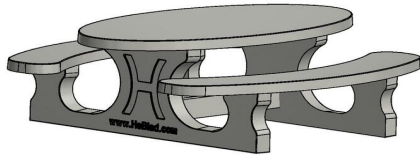

HeBlad
www.HeBlad.com
PS.ST.OV
± 950 KG.

Specifications Picnic table Standard Oval Natural Concrete

Product code	PS.ST.OV	Seat height	50 cm
Colour	Natural concrete	Material seat	Beton
Dimensions (L x W x H)	211 x 205 x 75 cm	Distance legs	110 cm (center to center)
Dimensions tabletop (L x W)	205 x 110 cm	Weight	950 kg
Tabletop thickness	7 cm	Number of seats	8