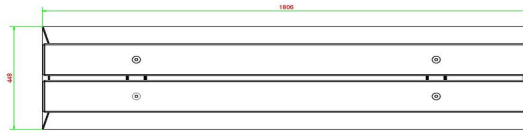

HeBlad
www.HeBlad.com
BB.DL
gewicht ± 475 KG.

Specifications Bench DeLuxe Natural Concrete

Product code	BB.DL	Seat height	50 cm
Colour	Natural concrete	Material seat	Bamboo
Dimensions (L x W x H)	180 x 45 x 50 cm	Number of seats	4
Dimensions seat	180 x 30 cm	Weight	700 kg