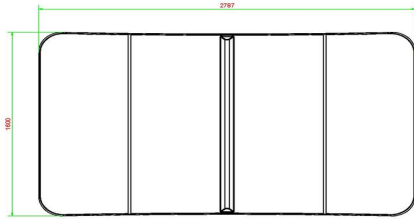

HeBlad
www.HeBlad.com
VV.GR
±1385 KG

Specifications Concrete Foot Volleyball Table Green

Product code	VV.GR	Height tabletop	76 cm
Colour	Groen - RAL 6009	Height of the net	14,75 cm
Dimension playing surface (L x W)	274 x 152 cm	Weight	1385 kg
Dimensions bottom base plate	278 x 156 cm	Distance legs	183 cm (center to center)
Tabletop thickness	8,4 cm		

Product code: VV.BL

£ 3,750.00 excl. VAT
(£ 4,500.00 incl. VAT)

A very solid sport- and play object with slightly curved tabletop in the dimensions of a ping pong table (107,9 x 59,8 inch / 274 x 152 cm) made of solid concrete, moulded in one piece. A table where all kinds of games with a football can be played on. This table guarantees a lot of fun.

HeBlad
www.HeBlad.com
VV.BL
±1385 KG

Specifications Concrete Foot Volleyball Table Blue

Product code	VV.BL	Height tabletop	76 cm
Colour	Blauw - RAL 5005	Height of the net	14,75 cm
Dimension playing surface (L x W)	274 x 152 cm	Weight	1385 kg
Dimensions bottom base plate	278 x 156 cm	Distance legs	183 cm (center to center)
Tabletop thickness	8,4 cm		