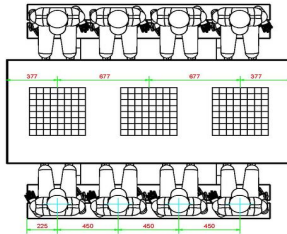

HeBlad
www.HeBlad.com
PS.DL.GT.111
± 780 KG.

Specifications Multi Gaming table (1-1-1) DeLuxe

Product code	PS.DL.GT.111	Height tabletop	75 cm
Colour	Natural concrete	Seat height	50 cm
Dimensions (L x W x H)	210 x 193 x 75 cm	Material seat	Bamboo
Dimensions tabletop (L x W)	210 x 90 cm	Distance legs	111 cm (center to center)
Tabletop thickness	7 cm	Weight	780 kg