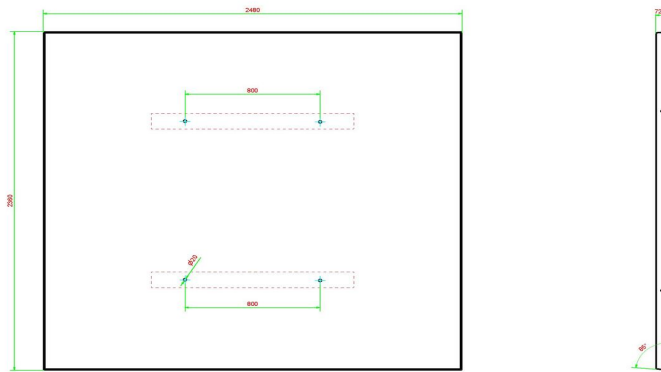

HeBlad
www.HeBlad.com
OP.PS
Gewicht ± 1000 KG.

Specifications Bottom plate Picnic table Natural Concrete

Product code	OP.PS	Weight	1000 kg
Colour	Natural concrete	lifting device	Concrete screw sleeve M16 on 4 sides
Dimensions (L x W x H)	248 x 236 x 7 cm	preparation attachment	Holes for bolts M16
Finishing base plate	Anti-slip (window) profile		

Related products

Our products are delivered from our factory in the Netherlands.