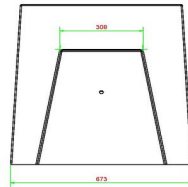

HeBlad
www.HeBlad.com
BB.CH
Gewicht ± 1140 KG.

Specifications Chess Bench, Natural Concrete

Product code	BB.CH	Height tabletop	70 cm
Colour	Natural concrete	Weight	1140 kg
Dimensions (L x W x H)	167 x 67 x 70 cm	Number of seats	2
Seat height	50 cm