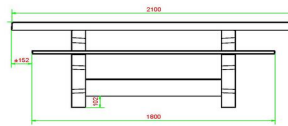

HeBlad
www.HeBlad.com
PS.DLAB.GT.132
± 780 KG.

Specifications Multi Gaming table (1-3-2) DeLuxe Anthracite-Concrete

Product code	PS.DLAB.GT.132	Height tabletop	75 cm
Colour	Anthracite concrete	Seat height	50 cm
Dimensions (L x W x H)	210 x 193 x 75 cm	Material seat	Bamboo
Dimensions tabletop (L x W)	210 x 90 cm	Distance legs	111 cm (center to center)
Tabletop thickness	7 cm	Weight	780 kg