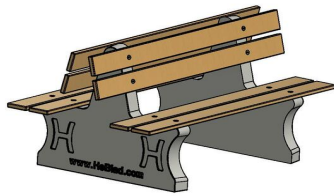

HeBlad
www.HeBlad.com
BB.PB.DUO
±350 KG

Specifications Parkbench Duo Concrete

Product code	BB.PB.DUO	Material seat	Bamboo
Colour	Natural concrete	Seating corner	103 degrees
Dimensions (L x W x H)	180 x 106 x 94 cm	Number of seats	8
Seat height	50 cm	Weight	350 kg
Dimensions seat	180 x 30 cm	Distance legs	111 cm (center to center)