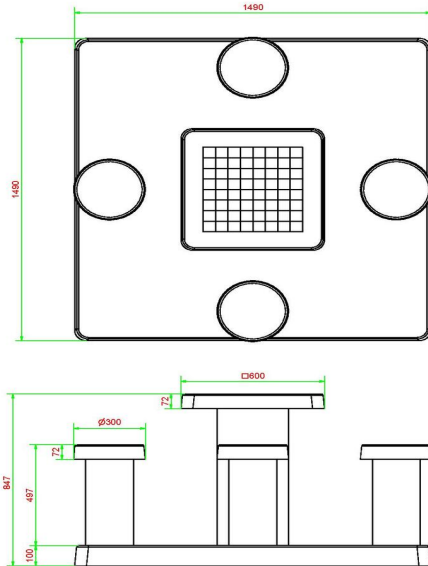

21 November 2024 - Prices subject to change

Our products are delivered from our factory in the Netherlands.

HeBlad
www.HeBlad.com
GT.CH.4

± 900 KG.

Specifications Chess Table Natural Concrete (4P)

Product code	GT.CH.4	Height tabletop	75 cm
Colour	Natural concrete	Seat height	50 cm
Dimensions (L x W x H)	149 x 149 x 85 cm	Dimensions base plate (L x W x H)	149 x 149 x 100 cm
Dimensions tabletop (L x W)	60 x 60 cm	Weight	900 kg
Tabletop thickness	7 cm		