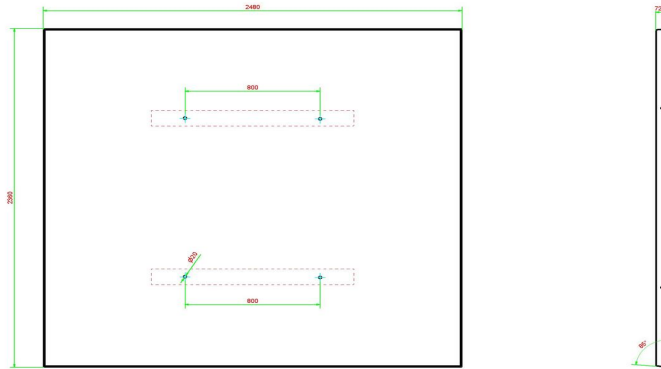

HeBlad
www.HeBlad.com
OP.PS.AB
Gewicht ± 1000 KG.

Specifications Bottom plate Picnic table Anthracite-Concrete

Product code	OP.PS.AB	Weight	1000 kg
Colour	Anthracite concrete	lifting device	Concrete screw sleeve M16 on 4 sides
Dimensions (L x W x H)	248 x 236 x 7 cm	preparation attachment	Holes for bolts M16
Finishing base plate	Anti-slip (window) profile		

Related products

Our products are delivered from our factory in the Netherlands.