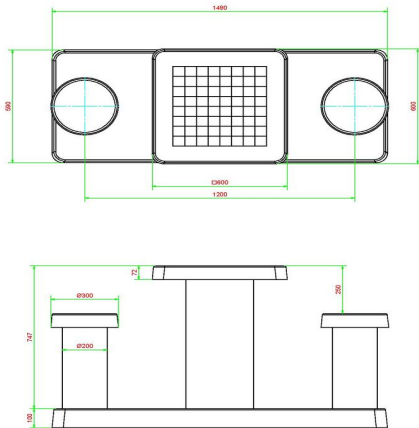

HeBlad
www.HeBlad.com
GT.CH.2
Gewicht ± 490 KG.

Specifications Chess Table Natural Concrete (2P)

Product code	GT.CH.2	Height tabletop	75 cm
Colour	Natural concrete	Seat height	50 cm
Dimensions (L x W x H)	149 x 60 x 85 cm	Dimensions base plate (L x W x H)	1490 x 60 x 10 cm
Dimensions tabletop (L x W)	60 x 60 cm	Weight	425 kg
Tabletop thickness	7 cm		

Related products

Our products are delivered from our factory in the Netherlands.