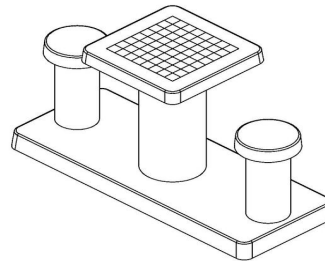

HeBlad
www.HeBlad.com
GT.CH.2
Gewicht ± 490 KG.

Specifications Chess Table Natural Concrete (2P)

Product code	GT.CH.2	Height tabletop	75 cm
Colour	Natural concrete	Seat height	50 cm
Dimensions (L x W x H)	149 x 60 x 85 cm	Dimensions base plate (L x W x H)	1490 x 60 x 10 cm
Dimensions tabletop (L x W)	60 x 60 cm	Weight	425 kg
Tabletop thickness	7 cm