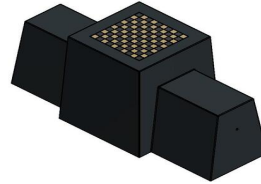

HeBlad
www.HeBlad.com
BB.CK.AB
Gewicht ± 1140 KG.

Specifications Checkers/Drafts Bench, Anthracite-Concrete

Product code	BB.CK.AB	Height tabletop	70 cm
Colour	Anthracite concrete	Weight	1140 kg
Dimensions (L x W x H)	167 x 67 x 70 cm	Number of seats	2
Seat height	50 cm