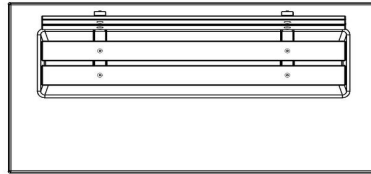

HeBlad
www.HeBlad.com
BB.DL.OP

gewicht ± 1200 KG.

Specifications Bench DeLuxe with bottom plate and backrest Naural Concrete

Product code	BB.DL.OP	Seating corner	103 degrees
Colour	Natural concrete	Number of seats	4
Dimensions (L x W x H)	219,5 x 119 x 103 cm	Dimensions base plate (L x W x H)	1189 x 119 x 8 cm
Seat height	45 cm	Finishing base plate	Smooth concrete
Dimensions seat	180 x 30 cm	Weight	1230 kg