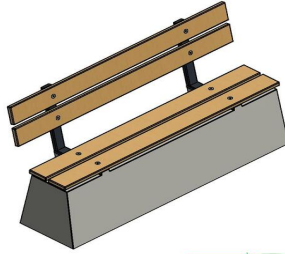

HeBlad
www.HeBlad.com
BB.DL.ML
gewicht ± 480 KG.

Specifications Bench DeLuxe with backrest Natural Concrete

Product code	BB.DL.ML	Material seat	Bamboo
Colour	Natural concrete	Seating corner	103 degrees
Dimensions (L x W x H)	180 x 45 x 95 cm	Number of seats	4
Seat height	48,5 cm	Weight	630 kg
Dimensions seat	180 x 30 cm