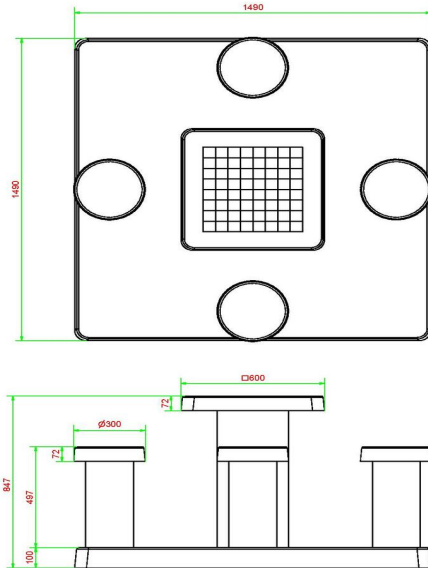

21 November 2024 - Prices subject to change

Our products are delivered from our factory in the Netherlands.

HeBlad
www.HeBlad.com
GT.CH.AB4
± 900 KG.

Specifications Chess Table Anthracite-Concrete (4P)

Product code	GT.CH.AB4	Height tabletop	75 cm
Colour	Anthracite concrete	Seat height	50 cm
Dimensions (L x W x H)	149 x 149 x 85 cm	Dimensions base plate (L x W x H)	149 x 149 x 10 cm
Dimensions tabletop (L x W)	60 x 60 cm	Weight	900 kg
Tabletop thickness	7 cm		