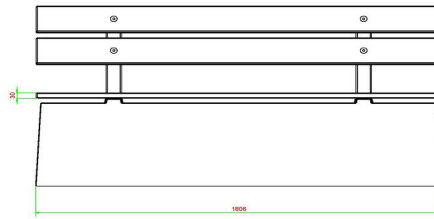

HeBlad
www.HeBlad.com
BB.DLAB.ML
gewicht ± 480 KG.

Specifications Bench DeLuxe with backrest Anthracite-Concrete

Product code	BB.DLAB.ML	Material seat	Bamboo
Colour	Anthracite concrete	Seating corner	103 degrees
Dimensions (L x W x H)	180 x 45 x 95 cm	Number of seats	4
Seat height	48,5 cm	Weight	630 kg
Dimensions seat	180 x 30 cm