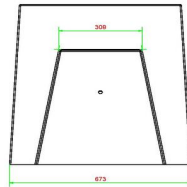

HeBlad
www.HeBlad.com
BB.CH.AB
Gewicht ± 1140 KG.

Specifications Chess Bench, Anthracite-Concrete

Product code	BB.CH.AB	Height tabletop	70 cm
Colour	Antraciet-beton	Weight	1140 kg
Dimensions (L x W x H)	167 x 67 x 70 cm	Number of seats	2
Seat height	50 cm