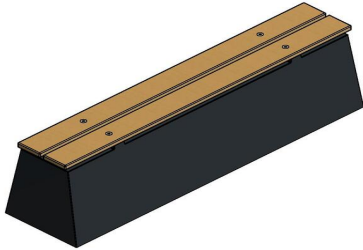

HeBlad
www.HeBlad.com
BB.DL.A
gewicht ± 475 KG.

Specifications Concrete Bench DeLuxe Anthracite

Product code	BB.DL.A	Seat height	50 cm
Colour	Anthracite lacquered, RAL 7016	Material seat	Bamboo
Dimensions (L x W x H)	180 x 45 x 50 cm	Number of seats	4
Dimensions seat	180 x 30 cm	Weight	700 kg