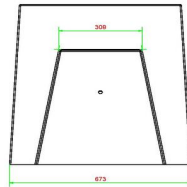

HeBlad
www.HeBlad.com
BB.CK.AB
Gewicht ± 1140 KG.

Specifications Checkers/Drafts Bench, Anthracite-Concrete

Product code	BB.CK.AB	Height tabletop	70 cm
Colour	Anthracite concrete	Weight	1140 kg
Dimensions (L x W x H)	167 x 67 x 70 cm	Number of seats	2
Seat height	50 cm