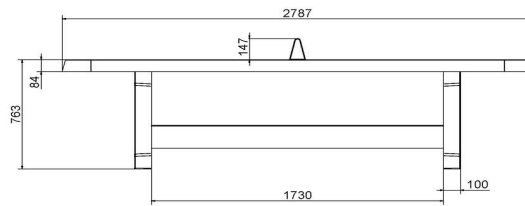

HeBlad
www.HeBlad.com
PP.AR.BL
Gewicht ± 1360 KG

Specifications Blue table tennis table, rounded

Product code	PP.AR.BL	Height tabletop	76 cm
Colour	Blauw - RAL 5005	Height of the net	14,75 cm
Dimension playing surface (L x W)	274 x 152 cm	Weight	1360 kg
Dimensions bottom base plate	279 x 157 cm	Distance legs	183 cm (center to center)
Tabletop thickness	8,4 cm