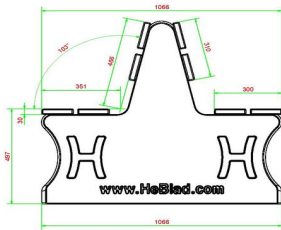

HeBlad
www.HeBlad.com
BB.PB.DUO
±350 KG

Specifications Parkbench Duo Concrete

Product code	BB.PB.DUO	Material seat	Bamboo
Colour	Natural concrete	Seating corner	103 degrees
Dimensions (L x W x H)	180 x 106 x 94 cm	Number of seats	8
Seat height	50 cm	Weight	350 kg
Dimensions seat	180 x 30 cm	Distance legs	111 cm (center to center)