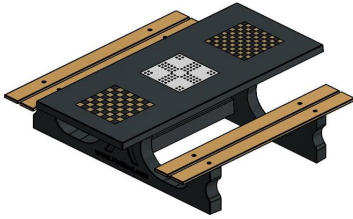

HeBlad
www.HeBlad.com
PS.DLAB.GT.132
± 780 KG.

Specifications Multi Gaming table (1-3-2) DeLuxe Anthracite-Concrete

Product code	PS.DLAB.GT.132	Height tabletop	75 cm
Colour	Anthracite concrete	Seat height	50 cm
Dimensions (L x W x H)	210 x 193 x 75 cm	Material seat	Bamboo
Dimensions tabletop (L x W)	210 x 90 cm	Distance legs	111 cm (center to center)
Tabletop thickness	7 cm	Weight	780 kg