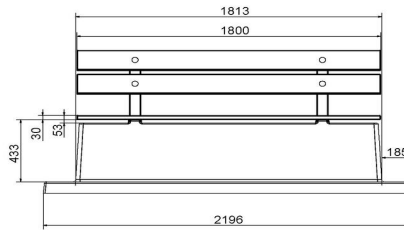

HeBlad
www.HeBlad.com
BB.DLAB.OP
gewicht ± 1200 KG.

Specifications Bench DeLuxe with bottom plate and backrest Anthracite-Concrete

Product code	BB.DLAB.OP	Seating corner	103 degrees
Colour	Anthracite concrete	Number of seats	4
Dimensions (L x W x H)	219,5 x 119 x 103 cm	Dimensions base plate (L x W x H)	2196 x 119 x 8 cm
Seat height	45 cm	Finishing base plate	Smooth concrete
Dimensions seat	180 x 30 cm	Weight	1230 kg