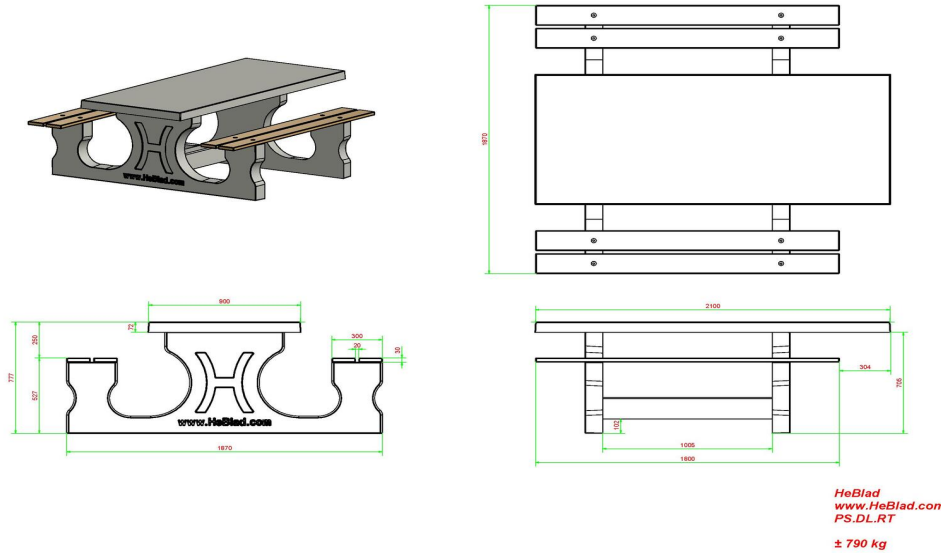

Specifications Picnic table DeLuxe Natural Concrete Wheelchair accessible

Product code	PS.DL.RT	Seat height	50 cm
Colour	Natural concrete	Material seat	Bamboo
Dimensions (L x W x H)	210 x 187 x 77 cm	Distance legs	111 cm (center to center)
Dimensions tabletop (L x W)	210 x 90 cm	Weight	790 kg
Tabletop thickness	7 cm	Number of seats	7

Related products 77 cm

Our products are delivered from our factory in the Netherlands.