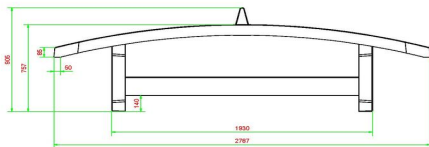

HeBlad
www.HeBlad.com
VV.NT
±1385 KG

Specifications Foot Volleyball Table Natural Concrete

Product code	VV.NT	Height tabletop	76 cm
Colour	Natural concrete	Height of the net	14,75 cm
Dimension playing surface (L x W)	274 x 152 cm	Weight	1385 kg
Dimensions bottom base plate	278 x 156 cm	Distance legs	183 cm (center to center)
Tabletop thickness	8,4 cm