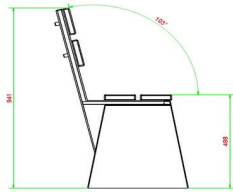

HeBlad
www.HeBlad.com
BB.DLA.ML
gewicht ± 480 KG.

Specifications Concrete bench DeLuxe with backrest Anthracite

Product code	BB.DLA.ML	Material seat	Bamboo
Colour	Anthracite lacquered, RAL 7016	Seating corner	103 degrees
Dimensions (L x W x H)	180 x 45 x 95 cm	Number of seats	4
Seat height	48,5 cm	Weight	630 kg
Dimensions seat	180 x 30 cm