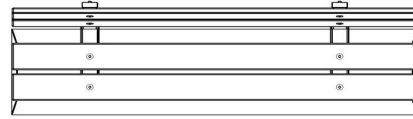

HeBlad
www.HeBlad.com
BB.DLAB.ML
gewicht ± 480 KG.

Specifications Bench DeLuxe with backrest Anthracite-Concrete

Product code	BB.DLAB.ML	Material seat	Bamboo
Colour	Anthracite concrete	Seating corner	103 degrees
Dimensions (L x W x H)	180 x 45 x 95 cm	Number of seats	4
Seat height	48,5 cm	Weight	630 kg
Dimensions seat	180 x 30 cm