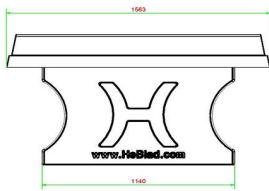

HeBlad
www.HeBlad.com
PP.AB
Gewicht ± 1360 KG

Specifications Ping-pong table Anthracite-Concrete

Product code	PP.AB	Height tabletop	76 cm
Colour	Anthracite concrete	Height of the net	14,75 cm
Dimension playing surface (L x W)	274 x 152 cm	Weight	1360 kg
Dimensions bottom base plate	278 x 156 cm	Distance legs	183 cm (center to center)
Tabletop thickness	8,4 cm