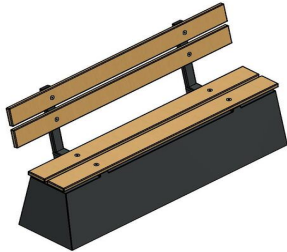

The seatings are made of durable bamboo.

21 November 2024 - Prices subject to change

Our products are delivered from our factory in the Netherlands.

HeBlad
www.HeBlad.com
BB.DLAB.ML
gewicht ± 480 KG.

Specifications Bench DeLuxe with backrest Anthracite-Concrete