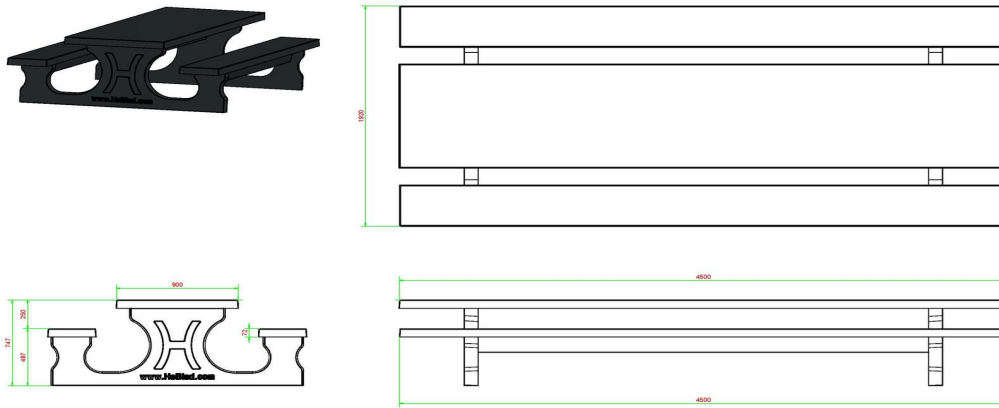

HeBlad
www.HeBlad.com
PS.STA.XL
± 2100 KG.

Specifications Concrete Picnic table Standard XL Anthracite

Product code	PS.STA.XL	Tabletop thickness	7 cm
Colour	Anthracite lacquered, RAL 7016	Seat height	50 cm
Dimensions (L x W x H)	450 x 192 x 75 cm	Weight	2100 kg
Dimensions tabletop (L x W)	450 x 90 cm	Material seat	Beton
Height tabletop	75 cm	Distance legs	355 (hart op hart)

Related products

Our products are delivered from our factory in the Netherlands.