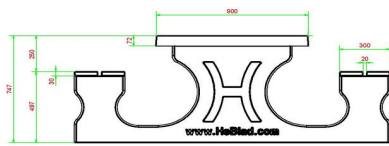

HeBlad
www.HeBlad.com
PS.DL.A
± 720 KG

Specifications Concrete Picnic table DeLuxe Anthracite

Product code	PS.DL.A	Seat height	49.7 cm
Colour	Anthracite lacquered, RAL 7016	Material seat	Bamboo
Dimensions (L x W x H)	180 x 187 x 75 cm	Distance legs	111 cm (center to center)
Dimensions tabletop (L x W)	180 x 90 cm	Weight	720 kg
Tabletop thickness	7.2 cm	Number of seats	8