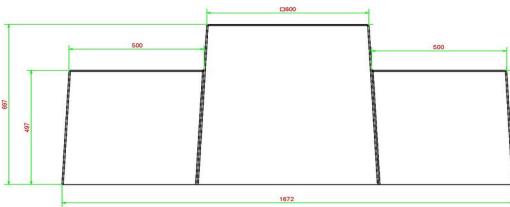

HeBlad
www.HeBlad.com
BB.CK.AB
Gewicht ± 1140 KG.

Specifications Checkers/Drafts Bench, Anthracite-Concrete

Product code	BB.CK.AB	Height tabletop	70 cm
Colour	Anthracite concrete	Weight	1140 kg
Dimensions (L x W x H)	167 x 67 x 70 cm	Number of seats	2
Seat height	50 cm