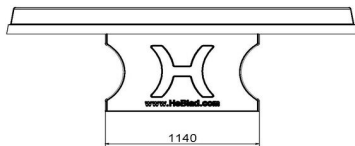

HeBlad
www.HeBlad.com
PP.R.BL
Gewicht ± 1570 KG

Specifications Concrete Ping-pong table blue, round

Product code	PP.R.BL	Height tabletop	76 cm
Colour	Blauw - RAL 5005	Height of the net	14,75 cm
Dimension playing surface (L x W)	∅ 260 cm	Weight	1570 kg
Dimensions bottom base plate	∅ 264 cm	Distance legs	149 cm (center to center)
Tabletop thickness	8,4 cm