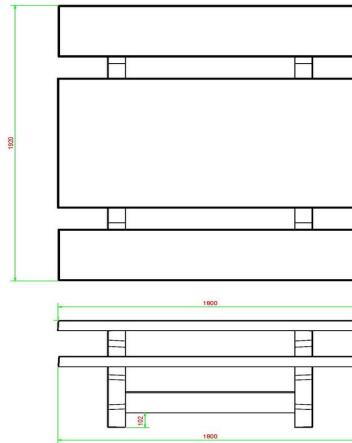

HeBlad
www.HeBlad.com
PS.ST
± 905 KG.

Specifications Picnic table Standard Natural Concrete

Product code	PS.ST	Seat height	50 cm
Colour	Natural concrete	Material seat	Beton
Dimensions (L x W x H)	180 x 192 x 75 cm	Distance legs	111 cm (center to center)
Dimensions tabletop (L x W)	180 x 90 cm	Weight	905 kg
Tabletop thickness	7 cm	Number of seats	8
Height tabletop	75 cm		

Related products

Our products are delivered from our factory in the Netherlands.