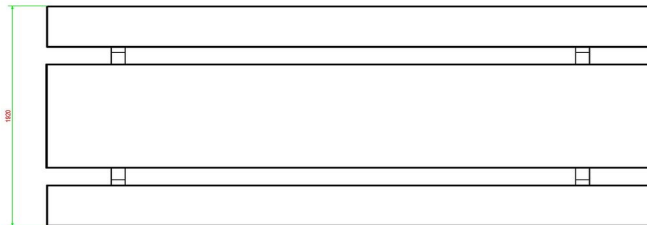

HeBlad
www.HeBlad.com
PS.STAB.XL
± 2100 KG.

Specifications Picnic table Standard XL Anthracite-Concrete

Product code	PS.STAB.XL	Tabletop thickness	7 cm
Colour	Anthracite concrete	Seat height	50 cm
Dimensions (L x W x H)	450 x 192 x 75 cm	Weight	2100 kg
Dimensions tabletop (L x W)	450 x 90 cm	Material seat	Beton
Height tabletop	75 cm	Distance legs	355 (hart op hart)

Related products

Our products are delivered from our factory in the Netherlands.