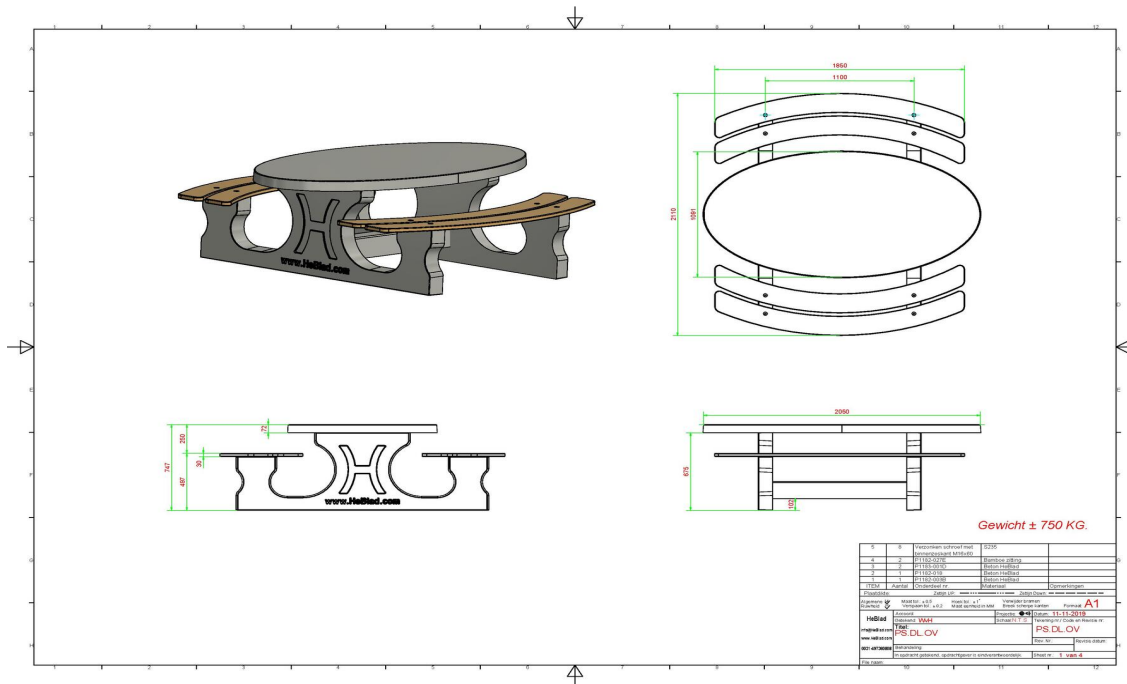

Specifications Picnic table DeLuxe Oval Natural Concrete

Product code	PS.DL.OV	Seat height	50 cm
Colour	Natural concrete	Material seat	Bamboo
Dimensions (L x W x H)	211 x 205 x 75 cm	Distance legs	110 cm (center to center)
Dimensions tabletop (L x W)	205 x 110 cm	Weight	750 kg
Tabletop thickness	7 cm	Number of seats	8

Related products 75 cm

Our products are delivered from our factory in the Netherlands.