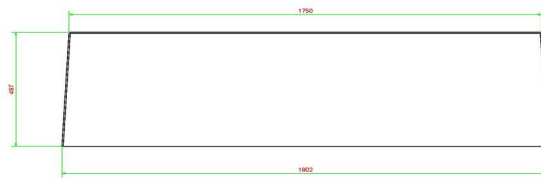

HeBlad
www.HeBlad.com
BB.ST.AB
Gewicht ± 600 KG

Specifications Bench Standard Anthracite-Concrete

Product code	BB.ST.AB	Seat height	50 cm
Colour	Anthracite concrete	Material seat	Beton
Dimensions (L x W x H)	180 x 47,5 x 50 cm	Number of seats	4
Dimensions seat	175 x 30 cm	Weight	800 kg