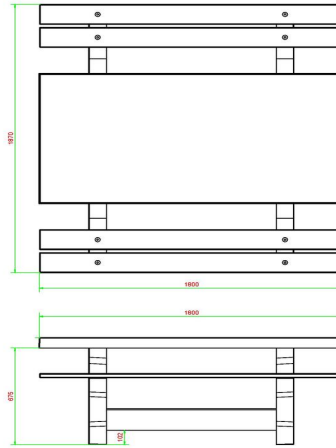

21 November 2024 - Prices subject to change

Our products are delivered from our factory in the Netherlands.

HeBlad
www.HeBlad.com
PS.DL
± 720 KG

Specifications Picnic table DeLuxe

Product code	PS.DL	Seat height	50 cm
Colour	Natural concrete	Material seat	Bamboo
Dimensions (L x W x H)	180 x 187 x 75 cm	Distance legs	111 cm (center to center)
Dimensions tabletop (L x W)	180 x 90 cm	Weight	720 kg
Tabletop thickness	7 cm	Number of seats	8
Height tabletop	75 cm		