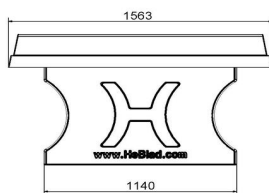

Specifications Round Ping-Pong table Anthracite-Concrete

Product code	PP.R.AB	Height tabletop	76 cm
Colour	Anthracite concrete	Height of the net	14,75 cm
Dimension playing surface (L x W)	∅ 260 cm	Weight	1570 kg
Dimensions bottom base plate	∅ 264 cm	Distance legs	149 cm (center to center)
Tabletop thickness	8,4 cm		

21 November 2024 - Prices subject to change

Our products are delivered from our factory in the Netherlands.

HeBlad
www.HeBlad.com
PP.NT
Gewicht ± 1360 KG

Specifications Ping-pong table in natural concrete