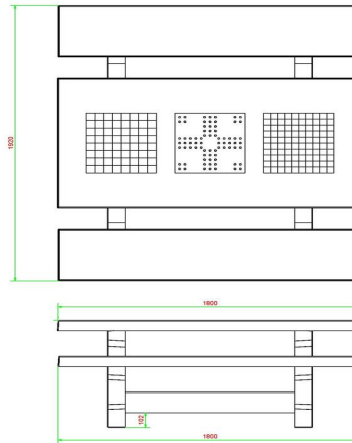

HeBlad
www.HeBlad.com
PS.STAB.GT.132
± 950 KG.

Specifications Multi Gaming table (1-3-2) Standard Anthracite-Concrete

Product code	PS.STAB.GT.132	Tabletop thickness	7 cm
Colour	Anthracite concrete	Seat height	50 cm
Dimensions (L x W x H)	210 x 193 x 75 cm	Weight	950 kg
Dimensions tabletop (L x W)	210 x 90 cm	Material seat	Beton
Height tabletop	75 cm	Distance legs	111 cm (center to center)

Related products

Our products are delivered from our factory in the Netherlands.