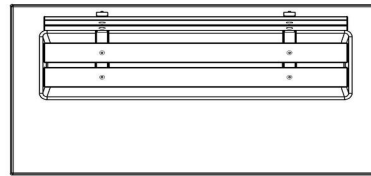

HeBlad
www.HeBlad.com
BB.DLAB.OP
gewicht ± 1200 KG.

Specifications Bench DeLuxe with bottom plate and backrest Anthracite-Concrete

Product code	BB.DLAB.OP	Seating corner	103 degrees
Colour	Anthracite concrete	Number of seats	4
Dimensions (L x W x H)	219,5 x 119 x 103 cm	Dimensions base plate (L x W x H)	2196 x 119 x 8 cm
Seat height	45 cm	Finishing base plate	Smooth concrete
Dimensions seat	180 x 30 cm	Weight	1230 kg