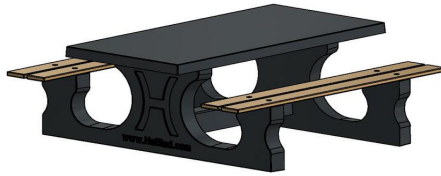

HeBlad
www.HeBlad.com
PS.DL.AB
± 720 KG.

Specifications Picnic table DeLuxe Anthracite-Concrete

Product code	PS.DL.AB	Seat height	50 cm
Colour	Anthracite concrete	Material seat	Bamboo
Dimensions (L x W x H)	180 x 187 x 75 cm	Distance legs	111 cm (center to center)
Dimensions tabletop (L x W)	180 x 90 cm	Weight	720 kg
Tabletop thickness	7 cm	Number of seats	8