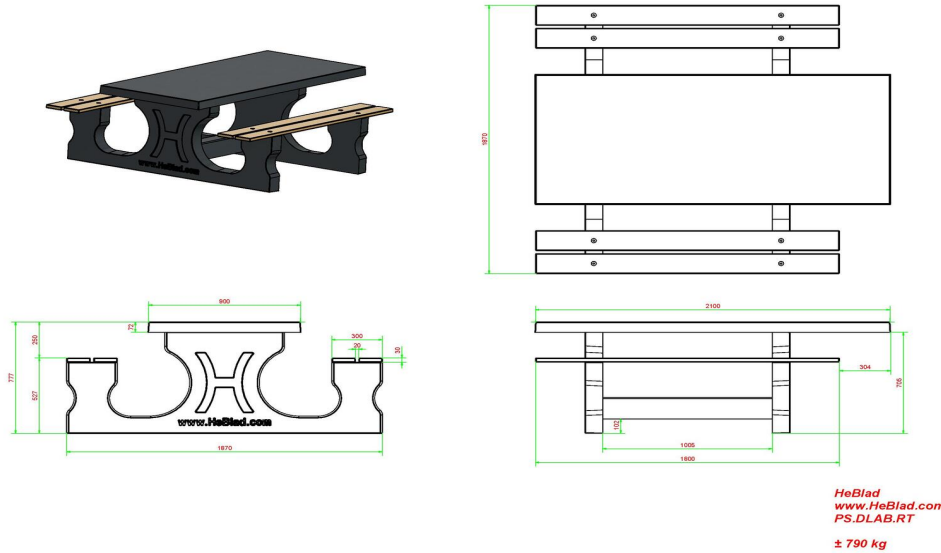

Specifications Picnic table DeLuxe Anthracite-Concrete Wheelchair accessible

Product code	PS.DLAB.RT	Seat height	50 cm
Colour	Anthracite concrete	Material seat	Bamboo
Dimensions (L x W x H)	210 x 187 x 77 cm	Distance legs	111 cm (center to center)
Dimensions tabletop (L x W)	210 x 90 cm	Weight	790 kg
Tabletop thickness	7 cm	Number of seats	7

Related products 77 cm

Our products are delivered from our factory in the Netherlands.