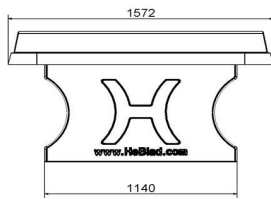

HeBlad
www.HeBlad.com
PP.AR.BL
Gewicht ± 1360 KG

Specifications Blue table tennis table, rounded

Product code	PP.AR.BL	Height tabletop	76 cm
Colour	Blauw - RAL 5005	Height of the net	14,75 cm
Dimension playing surface (L x W)	274 x 152 cm	Weight	1360 kg
Dimensions bottom base plate	279 x 157 cm	Distance legs	183 cm (center to center)
Tabletop thickness	8,4 cm