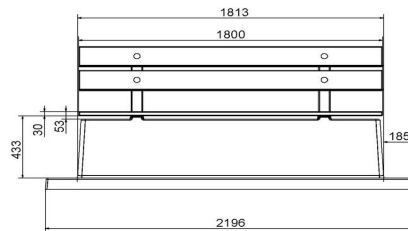

HeBlad
www.HeBlad.com
BB.DL.OP

gewicht ± 1200 KG.

Specifications Bench DeLuxe with bottom plate and backrest Naural Concrete

Product code	BB.DL.OP	Seating corner	103 degrees
Colour	Natural concrete	Number of seats	4
Dimensions (L x W x H)	219,5 x 119 x 103 cm	Dimensions base plate (L x W x H)	1189 x 119 x 8 cm
Seat height	45 cm	Finishing base plate	Smooth concrete
Dimensions seat	180 x 30 cm	Weight	1230 kg