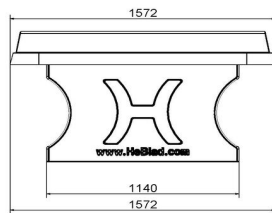

HeBlad
www.HeBlad.com
PP.AR.NT
Gewicht ± 1360 KG

Specifications Ping-pong table rounded, Natural Concrete

Product code	PP.AR.NT	Height tabletop	76 cm
Colour	Natural concrete	Height of the net	14,75 cm
Dimension playing surface (L x W)	274 x 152 cm	Weight	1360 kg
Dimensions bottom base plate	279 x 157 cm	Distance legs	183 cm (center to center)
Tabletop thickness	8,4 cm