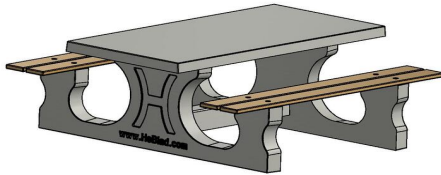

HeBlad
www.HeBlad.com
PS.DL
± 720 KG

Specifications Picnic table DeLuxe

Product code	PS.DL	Seat height	50 cm
Colour	Natural concrete	Material seat	Bamboo
Dimensions (L x W x H)	180 x 187 x 75 cm	Distance legs	111 cm (center to center)
Dimensions tabletop (L x W)	180 x 90 cm	Weight	720 kg
Tabletop thickness	7 cm	Number of seats	8
Height tabletop	75 cm