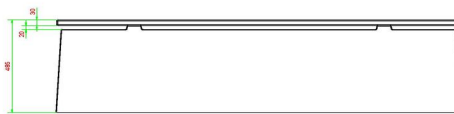

HeBlad
www.HeBlad.com
BB.DL.AB
gewicht ± 475 KG.

Specifications Bench DeLuxe Anthracite-Concrete

Product code	BB.DL.AB	Seat height	50 cm
Colour	Anthracite concrete	Material seat	Bamboo
Dimensions (L x W x H)	180 x 45 x 50 cm	Number of seats	4
Dimensions seat	180 x 30 cm	Weight	700 kg