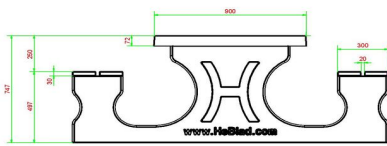

21 November 2024 - Prices subject to change

Our products are delivered from our factory in the Netherlands.

HeBlad
www.HeBlad.com
PS.DL
± 720 KG

Specifications Picnic table DeLuxe

Product code	PS.DL	Seat height	50 cm
Colour	Natural concrete	Material seat	Bamboo
Dimensions (L x W x H)	180 x 187 x 75 cm	Distance legs	111 cm (center to center)
Dimensions tabletop (L x W)	180 x 90 cm	Weight	720 kg
Tabletop thickness	7 cm	Number of seats	8
Height tabletop	75 cm		