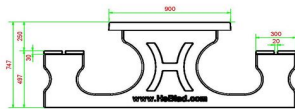

HeBlad
www.HeBlad.com
PS.DL.GT.111
± 780 KG.

Specifications Multi Gaming table (1-1-1) DeLuxe

Product code	PS.DL.GT.111	Height tabletop	75 cm
Colour	Natural concrete	Seat height	50 cm
Dimensions (L x W x H)	210 x 193 x 75 cm	Material seat	Bamboo
Dimensions tabletop (L x W)	210 x 90 cm	Distance legs	111 cm (center to center)
Tabletop thickness	7 cm	Weight	780 kg