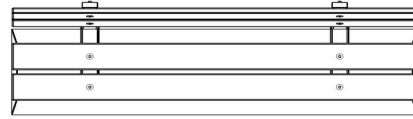

HeBlad
www.HeBlad.com
BB.DL.ML
gewicht ± 480 KG.

Specifications Bench DeLuxe with backrest Natural Concrete

Product code	BB.DL.ML	Material seat	Bamboo
Colour	Natural concrete	Seating corner	103 degrees
Dimensions (L x W x H)	180 x 45 x 95 cm	Number of seats	4
Seat height	48,5 cm	Weight	630 kg
Dimensions seat	180 x 30 cm