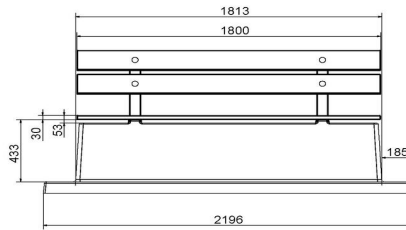

HeBlad
www.HeBlad.com
BB.DLA.OP

gewicht ± 1200 KG.

Specifications Concrete bench DeLuxe with bottom plate and backrest Anthracite

Product code	BB.DLA.OP	Seating corner	103 degrees
Colour	Anthracite lacquered, RAL 7016	Number of seats	4
Dimensions (L x W x H)	219,5 x 119 x 103 cm	Dimensions base plate (L x W x H)	1189 x 119 x 8 cm
Seat height	45 cm	Finishing base plate	Smooth concrete
Dimensions seat	180 x 30 cm	Weight	1230 kg