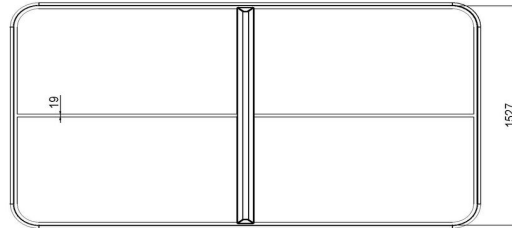

21 November 2024 - Prices subject to change

Our products are delivered from our factory in the Netherlands.

HeBlad
www.HeBlad.com
PP.GR
Gewicht ± 1360 KG

Specifications Concrete Ping-pong table green

Product code	PP.GR	Height tabletop	76 cm
Colour	Groen - RAL 6009	Height of the net	14,75 cm
Dimension playing surface (L x W)	274 x 152 cm	Weight	1360 kg
Dimensions bottom base plate	278 x 156 cm	Distance legs	183 cm (center to center)
Tabletop thickness	8,4 cm		

Related products

PP.AR.BL

PP.R.NT

B.S1

OP.PP

B.DS.SP

Our products are delivered from our factory in the Netherlands.

Concrete Ping-pong table green, rounded

21 November 2024 - Prices subject to change

Our products are delivered from our factory in the Netherlands.

HeBlad
www.HeBlad.com
PP.AR.GR
Gewicht ± 1360 KG

Specifications Concrete Ping-pong table green, rounded

Product code	PP.AR.GR	Height tabletop	76 cm
Colour	Groen - RAL 6009	Height of the net	14,75 cm
Dimension playing surface (L x W)	274 x 152 cm	Weight	1360 kg
Dimensions bottom base plate	279 x 157 cm	Distance legs	183 cm (center to center)
Tabletop thickness	8,4 cm		