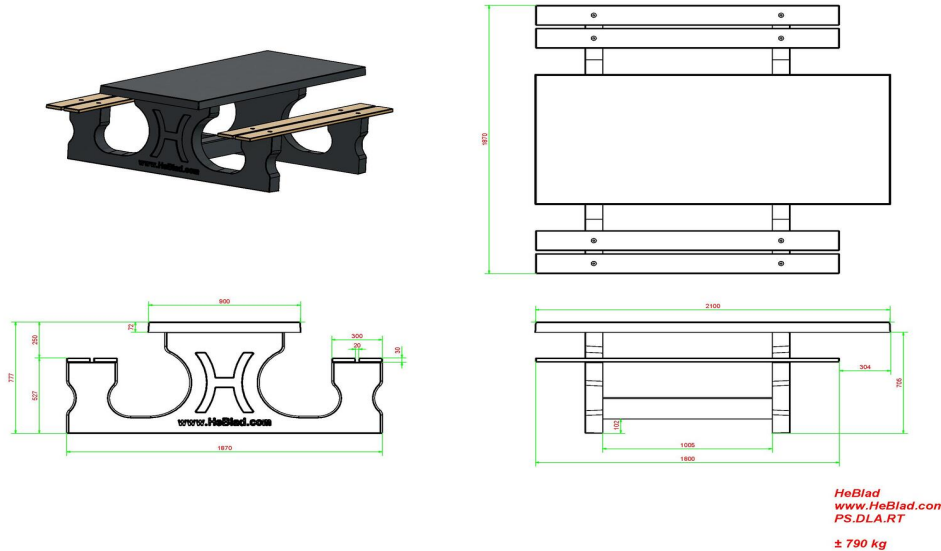

Specifications Concrete Picnic table DeLuxe Anthracite Wheelchair accessible

Product code	PS.DLA.RT	Seat height	50 cm
Colour	Anthracite lacquered, RAL 7016	Material seat	Bamboo
Dimensions (L x W x H)	210 x 187 x 77 cm	Distance legs	111 cm (center to center)
Dimensions tabletop (L x W)	210 x 90 cm	Weight	790 kg
Tabletop thickness	7 cm	Number of seats	7

Related products

Our products are delivered from our factory in the Netherlands.