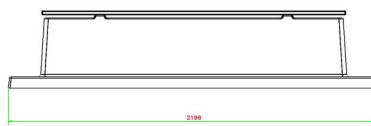

HeBlad
www.HeBlad.com
BB.DLAB.OP.ZL
gewicht ± 1200 KG.

Specifications Bench DeLuxe with bottom plate without backrest Anthracite-Concrete

Product code	BB.DLAB.OP.ZL	Material seat	Bamboo
Colour	Anthracite concrete	Number of seats	4
Dimensions (L x W x H)	219,5 x 119 x 56,5 cm	Dimensions base plate (L x W x H)	1800 x 119 x 8 cm
Seat height	45 cm	Finishing base plate	Smooth concrete
Dimensions seat	180 x 30 cm	Weight	1200 kg