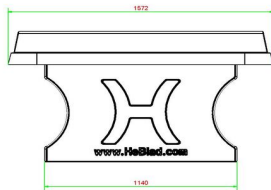

Like all our other tables, the Ping-pong table is moulded in one piece of concrete and resistant to all weather influences.

21 November 2024 - Prices subject to change

Our products are delivered from our factory in the Netherlands.

HeBlad
www.HeBlad.com
PP.AR.AB
Gewicht ± 1360 KG

Specifications Ping-pong table rounded, Anthracite-Concrete

Product code	PP.AR.AB	Height tabletop	76 cm
Colour	Anthracite concrete	Height of the net	14,75 cm
Dimension playing surface (L x W)	274 x 152 cm	Weight	1360 kg
Dimensions bottom base plate	279 x 157 cm	Distance legs	183 cm (center to center)
Tabletop thickness	8,4 cm		