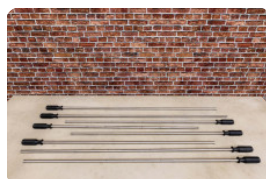

HB.FB.Rodset