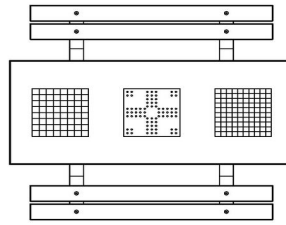

Our products are delivered from our factory in the Netherlands.

HeBlad
www.HeBlad.com
PS.DL.GT.132
± 780 KG.

Specifications Multi Gaming table (1-3-2) DeLuxe

Product code	PS.DL.GT.132	Height tabletop	75 cm
Colour	Natural concrete	Seat height	50 cm
Dimensions (L x W x H)	210 x 193 x 75 cm	Material seat	Bamboo
Dimensions tabletop (L x W)	210 x 90 cm	Distance legs	111 cm (center to center)
Tabletop thickness	7 cm	Weight	780 kg