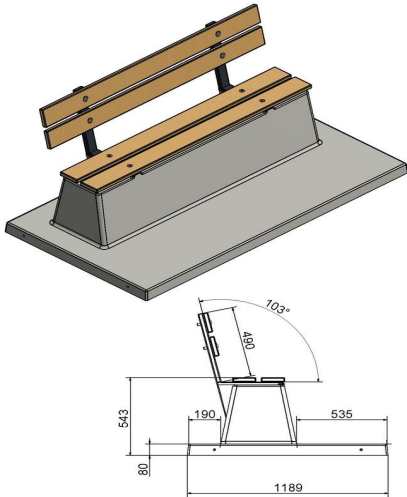

HeBlad
www.HeBlad.com
BB.DL.OP

gewicht ± 1200 KG.

Specifications Bench DeLuxe with bottom plate and backrest Naural Concrete

Product code	BB.DL.OP	Seating corner	103 degrees
Colour	Natural concrete	Number of seats	4
Dimensions (L x W x H)	219,5 x 119 x 103 cm	Dimensions base plate (L x W x H)	1189 x 119 x 8 cm
Seat height	45 cm	Finishing base plate	Smooth concrete
Dimensions seat	180 x 30 cm	Weight	1230 kg

Related products Bamboo

Our products are delivered from our factory in the Netherlands.