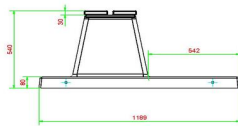

HeBlad
www.HeBlad.com
BB.DLAB.OP.ZL
gewicht ± 1200 KG.

Specifications Bench DeLuxe with bottom plate without backrest Anthracite-Concrete

Product code	BB.DLAB.OP.ZL	Material seat	Bamboo
Colour	Anthracite concrete	Number of seats	4
Dimensions (L x W x H)	219,5 x 119 x 56,5 cm	Dimensions base plate (L x W x H)	1800 x 119 x 8 cm
Seat height	45 cm	Finishing base plate	Smooth concrete
Dimensions seat	180 x 30 cm	Weight	1200 kg