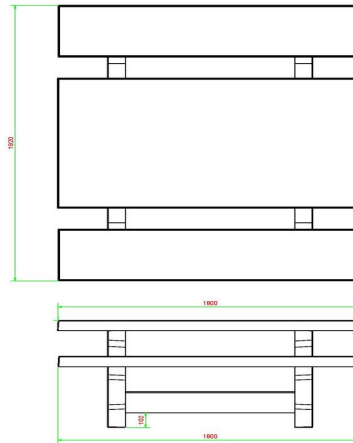

HeBlad
www.HeBlad.com
PS.ST.AB
± 905 KG.

Specifications Picnic table Standard Anthracite-Concrete

Product code	PS.ST.AB	Seat height	50 cm
Colour	Anthracite concrete	Material seat	Beton
Dimensions (L x W x H)	180 x 192 x 75 cm	Distance legs	111 cm (center to center)
Dimensions tabletop (L x W)	180 x 90 cm	Weight	905 kg
Tabletop thickness	7 cm	Number of seats	8

Related products 75 cm

Our products are delivered from our factory in the Netherlands.