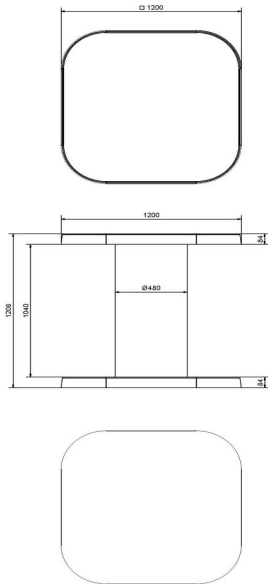

HeBlad
www.HeBlad.com
HB.ST.AB
Gewicht ± 830 KG

Specifications High Table Anthracite-Concrete

Product code	HB.ST.AB	Height tabletop	113 cm
Colour	Anthracite concrete	Tabletop thickness	8.4 cm
Dimensions (L x W x H)	120 x 120 x 113 cm	Weight	985 kg
Dimensions tabletop (L x W)	120 x 120 cm		

Related products

Our products are delivered from our factory in the Netherlands.