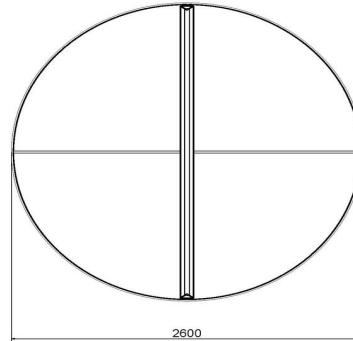

HeBlad
www.HeBlad.com
PP.R.BL
Gewicht ± 1570 KG

Specifications Concrete Ping-pong table blue, round

Product code	PP.R.BL	Height tabletop	76 cm
Colour	Blauw - RAL 5005	Height of the net	14,75 cm
Dimension playing surface (L x W)	∅ 260 cm	Weight	1570 kg
Dimensions bottom base plate	∅ 264 cm	Distance legs	149 cm (center to center)
Tabletop thickness	8,4 cm		

Related products

Our products are delivered from our factory in the Netherlands.