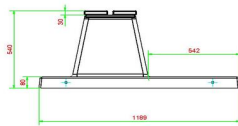

HeBlad
www.HeBlad.com
BB.DL.OP.ZL
gewicht ± 1200 KG.

Specifications Bench DeLuxe with bottom plate without backrest Natural Concrete

Product code	BB.DL.OP.ZL	Material seat	Bamboo
Colour	Natural concrete	Number of seats	4
Dimensions (L x W x H)	219,5 x 119 x 56,5 cm	Dimensions base plate (L x W x H)	1800 x 119 x 8 cm
Seat height	45 cm	Finishing base plate	Smooth concrete
Dimensions seat	180 x 30 cm	Weight	1200 kg