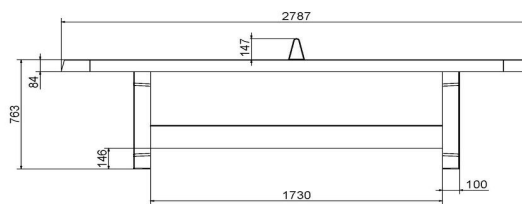

21 November 2024 - Prices subject to change

Our products are delivered from our factory in the Netherlands.

HeBlad
www.HeBlad.com
PP.GR
Gewicht ± 1360 KG

Specifications Concrete Ping-pong table green

Product code	PP.GR	Height tabletop	76 cm
Colour	Groen - RAL 6009	Height of the net	14,75 cm
Dimension playing surface (L x W)	274 x 152 cm	Weight	1360 kg
Dimensions bottom base plate	278 x 156 cm	Distance legs	183 cm (center to center)
Tabletop thickness	8,4 cm		

21 November 2024 - Prices subject to change

Our products are delivered from our factory in the Netherlands.

HeBlad
www.HeBlad.com
PP.AR.GR
Gewicht ± 1360 KG

Specifications Concrete Ping-pong table green, rounded

Product code	PP.AR.GR	Height tabletop	76 cm
Colour	Groen - RAL 6009	Height of the net	14,75 cm
Dimension playing surface (L x W)	274 x 152 cm	Weight	1360 kg
Dimensions bottom base plate	279 x 157 cm	Distance legs	183 cm (center to center)
Tabletop thickness	8,4 cm		