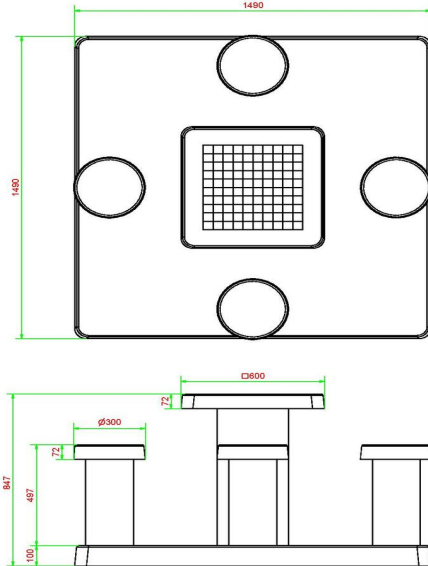

HeBlad
www.HeBlad.com
GT.CK.AB4
± 900 KG.

Specifications Checkers/Drafts Table Anthracite-Concrete (4P)

Product code	GT.CK.AB4	Height tabletop	75 cm
Colour	Anthracite concrete	Seat height	50 cm
Dimensions (L x W x H)	149 x 149 x 85 cm	Dimensions base plate (L x W x H)	149 x 149 x 10 cm
Dimensions tabletop (L x W)	60 x 60 cm	Weight	900 kg
Tabletop thickness	7 cm		