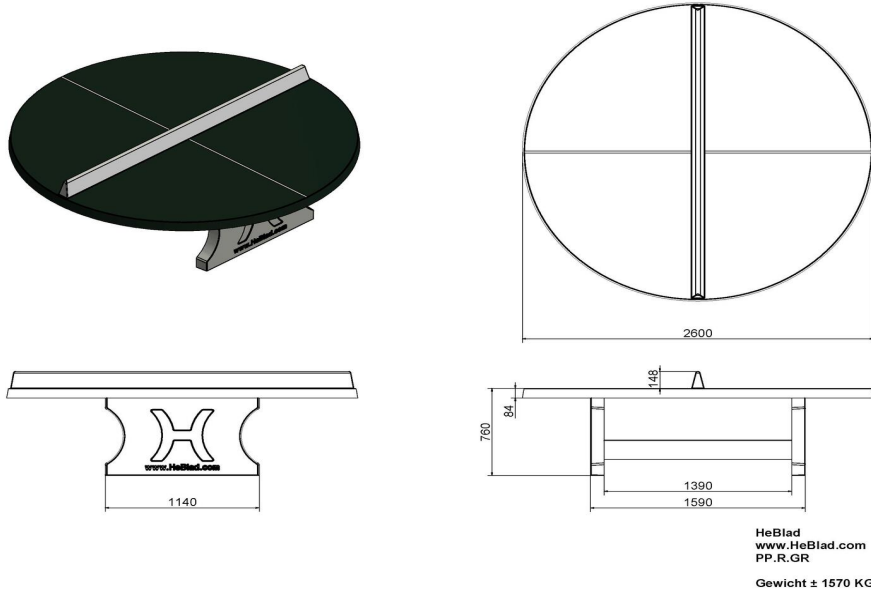

Product code: PP.R.GR

£ 3,300.00 excl. VAT
(£ 3,960.00 incl. VAT)

Create space on the playing ground, because this extra large, round ping-pong table attracts attention through its beautiful design. With a diameter of 260 cm is almost one and a half times bigger than a normal rectangular table. Suitable for sport and play for up to 8 players. Due to its size this table offers a lot of playing possibilities.

Specifications Concrete Ping-pong table green, round

Product code	PP.R.GR	Height tabletop	76 cm
Colour	Groen - RAL 6009	Height of the net	14,75 cm
Dimension playing surface (L x W)	∅ 260 cm	Weight	1570 kg
Dimensions bottom base plate	∅ 264 cm	Distance legs	149 cm (center to center)
Tabletop thickness	8,4 cm		