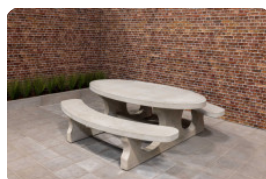

HeBlad
www.HeBlad.com
BB.STAB.OV
gewicht ± 610 KG.

Specifications Bench standard oval anthracite-concrete

Product code	BB.STAB.OV	Material seat	Beton
Colour	Anthracite concrete	Number of seats	4
Dimensions (L x W x H)	185 x 70 x 50 cm	Weight	900 kg
Seat height	50 cm		

Related products

PS.ST.OV

Our products are delivered from our factory in the Netherlands.