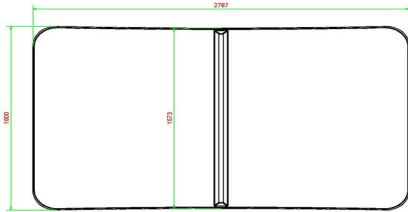

head office address

Product code	VV.A	Height tabletop	76 cm	HeBlad BV
Colour	Antraciet - RAL 7016	Height of the net	14,75 cm	Diamantweg 22
Dimension playing surface (L x W)	274 x 152 cm	Weight	1385 kg	NL - 5527 LC Hapert
Dimensions bottom base plate	278 x 156 cm	Distance legs	183 cm (center to center)	
Tabletop thickness	8,4 cm			

HeBlad
www.HeBlad.com
VV.NT
±1385 KG

Specifications Foot Volleyball Table Natural Concrete

Product code	VV.NT	Height tabletop	76 cm
Colour	Natural concrete	Height of the net	14,75 cm
Dimension playing surface (L x W)	274 x 152 cm	Weight	1385 kg
Dimensions bottom base plate	278 x 156 cm	Distance legs	183 cm (center to center)
Tabletop thickness	8,4 cm		