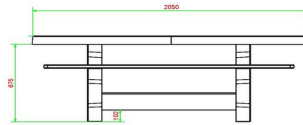

HeBlad
www.HeBlad.com
PS.DLAB.OV
± 750 KG.

Specifications Picnic table DeLuxe Oval Anthracite-Concrete

Product code	PS.DLAB.OV	Seat height	50 cm
Colour	Anthracite concrete	Material seat	Bamboo
Dimensions (L x W x H)	211 x 205 x 75 cm	Distance legs	110 cm (center to center)
Dimensions tabletop (L x W)	205 x 110 cm	Weight	750 kg
Tabletop thickness	7 cm	Number of seats	8