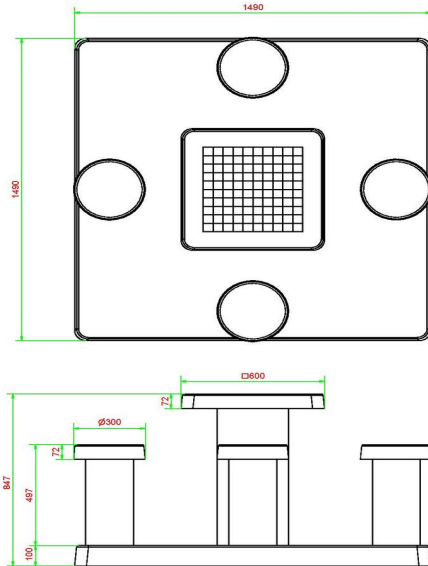

HeBlad
www.HeBlad.com
GT.CK.4

± 900 KG.

Specifications Checkers/Drafts Table Natural Concrete (4P)

Product code	GT.CK.4	Height tabletop	75 cm
Colour	Natural concrete	Seat height	50 cm
Dimensions (L x W x H)	149 x 149 x 85 cm	Dimensions base plate (L x W x H)	149 x 149 x 10 cm
Dimensions tabletop (L x W)	60 x 60 cm	Weight	900 kg
Tabletop thickness	7 cm		

Related products

Our products are delivered from our factory in the Netherlands.