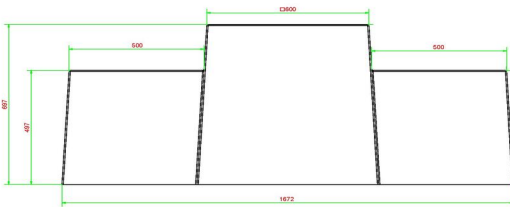

HeBlad
www.HeBlad.com
BB.CH
Gewicht ± 1140 KG.

Specifications Chess Bench, Natural Concrete

Product code	BB.CH	Height tabletop	70 cm
Colour	Natural concrete	Weight	1140 kg
Dimensions (L x W x H)	167 x 67 x 70 cm	Number of seats	2
Seat height	50 cm