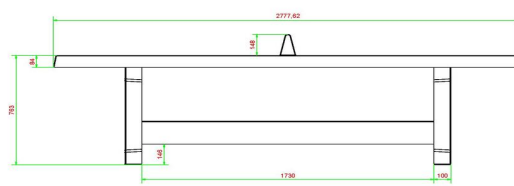

HeBlad
www.HeBlad.com
PP.AB
Gewicht ± 1360 KG

Specifications Ping-pong table Anthracite-Concrete

Product code	PP.AB	Height tabletop	76 cm
Colour	Anthracite concrete	Height of the net	14,75 cm
Dimension playing surface (L x W)	274 x 152 cm	Weight	1360 kg
Dimensions bottom base plate	278 x 156 cm	Distance legs	183 cm (center to center)
Tabletop thickness	8,4 cm