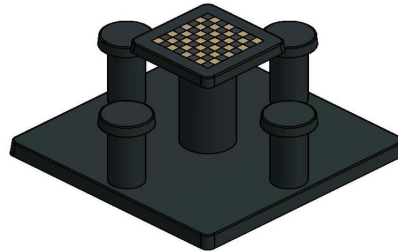

HeBlad
www.HeBlad.com
GT.CH.AB4
± 900 KG.

Specifications Chess Table Anthracite-Concrete (4P)

Product code	GT.CH.AB4	Height tabletop	75 cm
Colour	Anthracite concrete	Seat height	50 cm
Dimensions (L x W x H)	149 x 149 x 85 cm	Dimensions base plate (L x W x H)	149 x 149 x 10 cm
Dimensions tabletop (L x W)	60 x 60 cm	Weight	900 kg
Tabletop thickness	7 cm