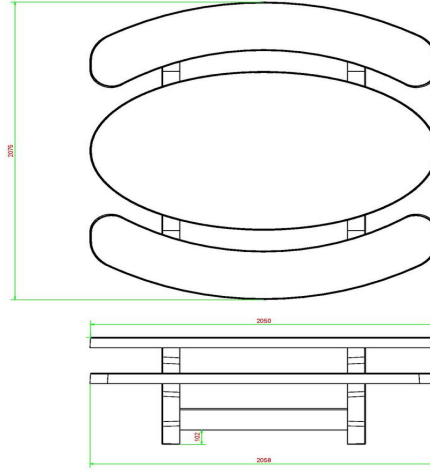

HeBlad
www.HeBlad.com
PS.ST.OV
± 950 KG.

Specifications Picnic table Standard Oval Natural Concrete

Product code	PS.ST.OV	Seat height	50 cm
Colour	Natural concrete	Material seat	Beton
Dimensions (L x W x H)	211 x 205 x 75 cm	Distance legs	110 cm (center to center)
Dimensions tabletop (L x W)	205 x 110 cm	Weight	950 kg
Tabletop thickness	7 cm	Number of seats	8

Related products 75 cm

Our products are delivered from our factory in the Netherlands.