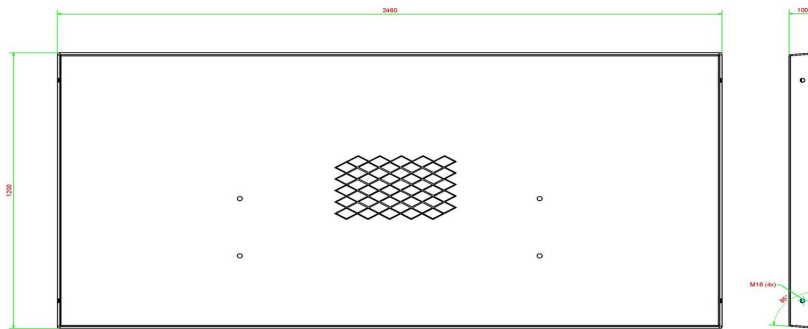

HeBlad
www.HeBlad.com
OP.BB.AB
Gewicht ± 700

Specifications Bottom plate for all brands of Benches Anthracite-Concrete

Product code	OP.BB.AB	Weight	525 kg
Colour	Anthracite concrete	Finishing base plate	Anti-slip (window) profile
Dimensions (L x W x H)	248 x 120 x 7,2 cm	lifting device	Concrete screw sleeve M16 on 4 sides

Related products

Our products are delivered from our factory in the Netherlands.