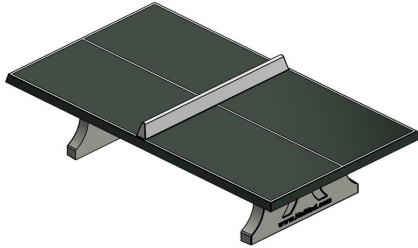

HeBlad
www.HeBlad.com
PP.GR
Gewicht ± 1360 KG

Specifications Concrete Ping-pong table green

Product code	PP.GR	Height tabletop	76 cm
Colour	Groen - RAL 6009	Height of the net	14,75 cm
Dimension playing surface (L x W)	274 x 152 cm	Weight	1360 kg
Dimensions bottom base plate	278 x 156 cm	Distance legs	183 cm (center to center)
Tabletop thickness	8,4 cm