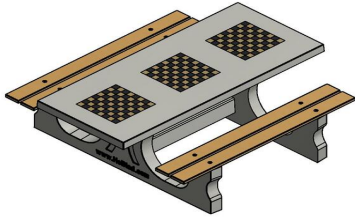

HeBlad
www.HeBlad.com
PS.DL.GT.111
± 780 KG.

Specifications Multi Gaming table (1-1-1) DeLuxe

Product code	PS.DL.GT.111	Height tabletop	75 cm
Colour	Natural concrete	Seat height	50 cm
Dimensions (L x W x H)	210 x 193 x 75 cm	Material seat	Bamboo
Dimensions tabletop (L x W)	210 x 90 cm	Distance legs	111 cm (center to center)
Tabletop thickness	7 cm	Weight	780 kg