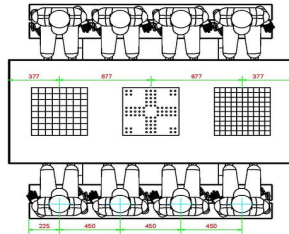

HeBlad
www.HeBlad.com
PS.DLAB.GT.132
± 780 KG.

Specifications Multi Gaming table (1-3-2) DeLuxe Anthracite-Concrete

Product code	PS.DLAB.GT.132	Height tabletop	75 cm
Colour	Anthracite concrete	Seat height	50 cm
Dimensions (L x W x H)	210 x 193 x 75 cm	Material seat	Bamboo
Dimensions tabletop (L x W)	210 x 90 cm	Distance legs	111 cm (center to center)
Tabletop thickness	7 cm	Weight	780 kg