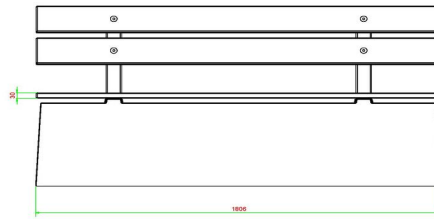

HeBlad
www.HeBlad.com
BB.DL.ML
gewicht ± 480 KG.

Specifications Bench DeLuxe with backrest Natural Concrete

Product code	BB.DL.ML	Material seat	Bamboo
Colour	Natural concrete	Seating corner	103 degrees
Dimensions (L x W x H)	180 x 45 x 95 cm	Number of seats	4
Seat height	48,5 cm	Weight	630 kg
Dimensions seat	180 x 30 cm