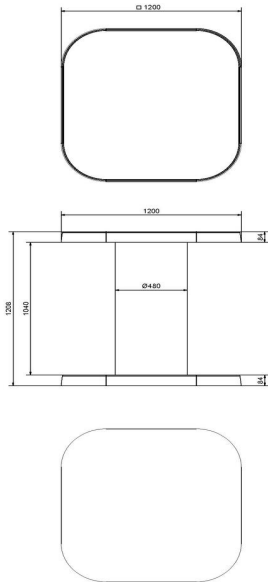

HeBlad
www.HeBlad.com
HB.ST
Gewicht ± 830 KG

Specifications High Table Natural Concrete

Product code	HB.ST	Height tabletop	113 cm
Colour	Natural concrete	Tabletop thickness	8,5 cm
Dimensions (L x W x H)	120 x 120 x 113 cm	Weight	985 kg
Dimensions tabletop (L x W)	120 x 120 cm		

Related products

Our products are delivered from our factory in the Netherlands.