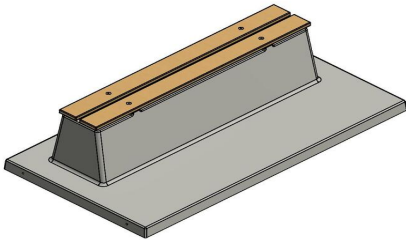

HeBlad
www.HeBlad.com
BB.DL.OP.ZL
gewicht ± 1200 KG.

Specifications Bench DeLuxe with bottom plate without backrest Natural Concrete

Product code	BB.DL.OP.ZL	Material seat	Bamboo
Colour	Natural concrete	Number of seats	4
Dimensions (L x W x H)	219,5 x 119 x 56,5 cm	Dimensions base plate (L x W x H)	1800 x 119 x 8 cm
Seat height	45 cm	Finishing base plate	Smooth concrete
Dimensions seat	180 x 30 cm	Weight	1200 kg