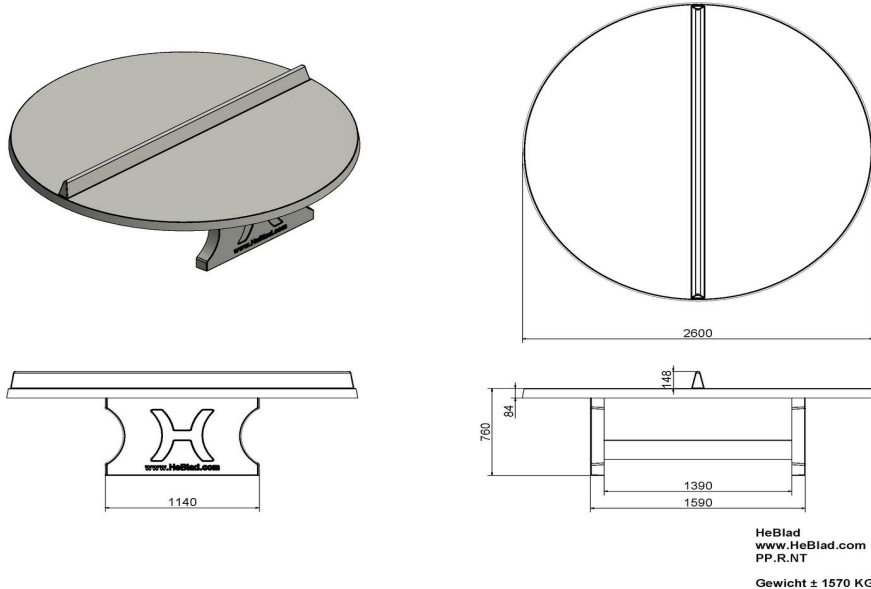

Specifications Round Ping-pong table in Natural Concrete

Product code	PP.R.NT	Height tabletop	76 cm
Colour	Natural concrete	Height of the net	14,75 cm
Dimension playing surface (L x W)	∅ 260 cm	Weight	1570 kg
Dimensions bottom base plate	∅ 264 cm	Distance legs	149 cm (center to center)
Tabletop thickness	8,4 cm		

Related products

Our products are delivered from our factory in the Netherlands.