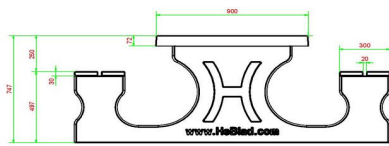

Picnic table DeLuxe

Product code: PS.DL

£ 2,450.00 excl. VAT
(£ 2,940.00 incl. VAT)

This picnic table has been ground to a smooth surface in natural concrete. The benches are provided with planks of 4 cm thick bamboo. The planks are blind anchored, thus impossible to dismantle. The picnic table is ideal along hiking- and cycling paths, but also for many other locations.

22 December 2024 - Prices subject to change

Our products are delivered from our factory in the Netherlands.

HeBlad
www.HeBlad.com
PS.DL
± 720 KG

Specifications Picnic table DeLuxe

Product code	PS.DL	Seat height	50 cm
Colour	Natural concrete	Material seat	Bamboo
Dimensions (L x W x H)	180 x 187 x 75 cm	Distance legs	111 cm (center to center)
Dimensions tabletop (L x W)	180 x 90 cm	Weight	720 kg
Tabletop thickness	7 cm	Number of seats	8
Height tabletop	75 cm		