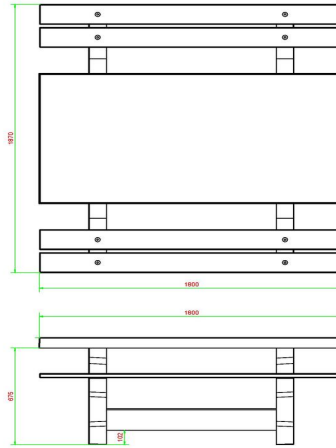

Picnic table DeLuxe

Product code: PS.DL

£ 2,450.00 excl. VAT
(£ 2,940.00 incl. VAT)

This picnic table has been ground to a smooth surface in natural concrete. The benches are provided with planks of 4 cm thick bamboo. The planks are blind anchored, thus impossible to dismantle. The picnic table is ideal along hiking- and cycling paths, but also for many other locations.

Due to the weight (1.100 kg) and the fact that the table cannot be dismantled it does not invite vandals to ruin the table. The bamboo planks provide for a comfortable and warm seat and gives a luxurious effect.

22 December 2024 - Prices subject to change

Our products are delivered from our factory in the Netherlands.

HeBlad
www.HeBlad.com
PS.DL
± 720 KG

Specifications Picnic table DeLuxe

Product code	PS.DL	Seat height	50 cm
Colour	Natural concrete	Material seat	Bamboo
Dimensions (L x W x H)	180 x 187 x 75 cm	Distance legs	111 cm (center to center)
Dimensions tabletop (L x W)	180 x 90 cm	Weight	720 kg
Tabletop thickness	7 cm	Number of seats	8
Height tabletop	75 cm		