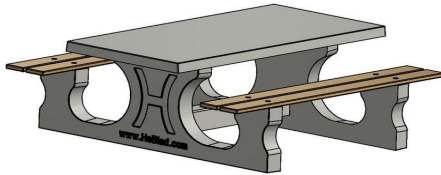

Picnic table DeLuxe

Product code: PS.DL

£ 2,450.00 excl. VAT
(£ 2,940.00 incl. VAT)

This picnic table has been ground to a smooth surface in natural concrete. The benches are provided with planks of 4 cm thick bamboo. The planks are blind anchored, thus impossible to dismantle. The picnic table is ideal along hiking- and cycling paths, but also for many other locations.

Due to the weight (1.100 kg) and the fact that the table cannot be dismantled it does not invite vandals to ruin the table. The bamboo planks provide for a comfortable and warm seat and gives a luxurious effect.

22 December 2024 - Prices subject to change

Our products are delivered from our factory in the Netherlands.

HeBlad
www.HeBlad.com
PS.DL
± 720 KG

Specifications Picnic table DeLuxe

Product code	PS.DL	Seat height	50 cm
Colour	Natural concrete	Material seat	Bamboo
Dimensions (L x W x H)	180 x 187 x 75 cm	Distance legs	111 cm (center to center)
Dimensions tabletop (L x W)	180 x 90 cm	Weight	720 kg
Tabletop thickness	7 cm	Number of seats	8
Height tabletop	75 cm		