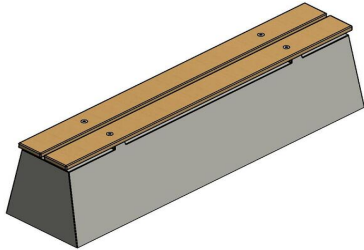

HeBlad
www.HeBlad.com
BB.DL

gewicht ± 700 KG.

Specifications Bench DeLuxe Natural Concrete

Product code	BB.DL	Seat height	50 cm
Colour	Natural concrete	Material seat	Bamboo
Dimensions (L x W x H)	180 x 45 x 50 cm	Number of seats	4
Dimensions seat	180 x 30 cm	Weight	700 kg