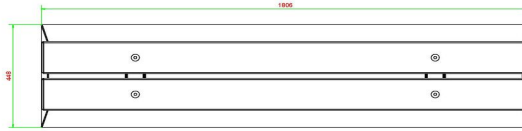

head office address

HeBlad BV

Diamantweg 22
NL - 5527 LC Hapert

Delivery concrete bench Deluxe with a Bamboo seat

We produce and deliver our products ourselves, free of charge throughout the Netherlands. Please feel free to contact us for delivery conditions. We will be happy to discuss with you how we can place the concrete bench with a bamboo seat on your site.

HeBlad
www.HeBlad.com
BB.DL

gewicht ± 700 KG.

Specifications Bench DeLuxe Natural Concrete

Product code	BB.DL	Seat height	50 cm
Colour	Natural concrete	Material seat	Bamboo
Dimensions (L x W x H)	180 x 45 x 50 cm	Number of seats	4
Dimensions seat	180 x 30 cm	Weight	700 kg