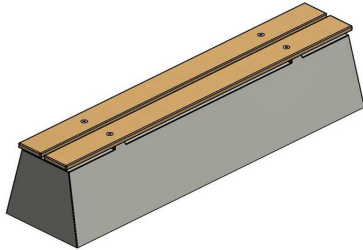

Bench DeLuxe Natural Concrete

Product code: BB.DL

£ 1,775.00 excl. VAT
(£ 2,130.00 incl. VAT)

This sound bench is made of high quality C45/55 concrete and is embellished with bamboo seatings. On these planks you can sit warmly and comfortably. These benches are also ideal to combine with a ping-pong table or picnic table in order to create more seats.

By placing these benches in shopping streets between pavement and street you can create a safety zone for pedestrians, there will be always enough seats and don't underestimate the protection against ram raids.

2 January 2025 - Prices subject to change

Our products are delivered from our factory in the Netherlands.

HeBlad
www.HeBlad.com
BB.DL
gewicht ± 475 KG.

Specifications Bench DeLuxe Natural Concrete

Product code	BB.DL	Seat height	50 cm
Colour	Natural concrete	Material seat	Bamboo
Dimensions (L x W x H)	180 x 45 x 50 cm	Number of seats	4
Dimensions seat	180 x 30 cm	Weight	700 kg