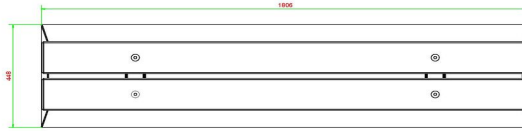

Bench DeLuxe Natural Concrete

Product code: BB.DL

£ 1,775.00 excl. VAT
(£ 2,130.00 incl. VAT)

This sound bench is made of high quality C45/55 concrete and is embellished with bamboo seatings. On these planks you can sit warmly and comfortably. These benches are also ideal to combine with a ping-pong table or picnic table in order to create more seats.

2 January 2025 - Prices subject to change

Our products are delivered from our factory in the Netherlands.

HeBlad
www.HeBlad.com
BB.DL
gewicht ± 475 KG.

Specifications Bench DeLuxe Natural Concrete

Product code	BB.DL	Seat height	50 cm
Colour	Natural concrete	Material seat	Bamboo
Dimensions (L x W x H)	180 x 45 x 50 cm	Number of seats	4
Dimensions seat	180 x 30 cm	Weight	700 kg