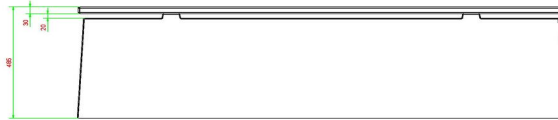

head office address

HeBlad BV

Diamantweg 22
NL - 5527 LC Hapert

Delivery concrete bench Deluxe with a Bamboo seat

We produce and deliver our products ourselves, free of charge throughout the Netherlands. Please feel free to contact us for delivery conditions. We will be happy to discuss with you how we can place the concrete bench with a bamboo seat on your site.

HeBlad
www.HeBlad.com
BB.DL
gewicht ± 700 KG.

Specifications Bench DeLuxe Natural Concrete

Product code	BB.DL	Seat height	50 cm
Colour	Natural concrete	Material seat	Bamboo
Dimensions (L x W x H)	180 x 45 x 50 cm	Number of seats	4
Dimensions seat	180 x 30 cm	Weight	700 kg