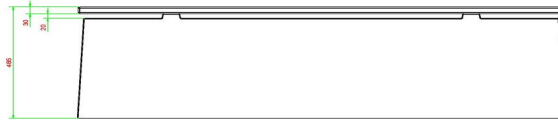

head office address

HeBlad BV

Diamantweg 22
NL - 5527 LC Hapert

Delivery concrete bench Deluxe with a Bamboo seat

We produce and deliver our products ourselves, free of charge throughout the Netherlands. Please feel free to contact us for delivery conditions. We will be happy to discuss with you how we can place the concrete bench with a bamboo seat on your site.

HeBlad
www.HeBlad.com
BB.DL

gewicht ± 700 KG.

Specifications Bench DeLuxe Natural Concrete

Product code	BB.DL	Seat height	50 cm
Colour	Natural concrete	Material seat	Bamboo
Dimensions (L x W x H)	180 x 45 x 50 cm	Number of seats	4
Dimensions seat	180 x 30 cm	Weight	700 kg