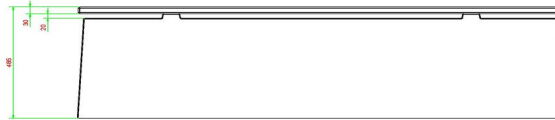

Bench DeLuxe Natural Concrete

Product code: BB.DL

£ 1,775.00 excl. VAT
(£ 2,130.00 incl. VAT)

This sound bench is made of high quality C45/55 concrete and is embellished with bamboo seatings. On these planks you can sit warmly and comfortably. These benches are also ideal to combine with a ping-pong table or picnic table in order to create more seats.

2 January 2025 - Prices subject to change

Our products are delivered from our factory in the Netherlands.

HeBlad
www.HeBlad.com
BB.DL
gewicht ± 475 KG.

Specifications Bench DeLuxe Natural Concrete

Product code	BB.DL	Seat height	50 cm
Colour	Natural concrete	Material seat	Bamboo
Dimensions (L x W x H)	180 x 45 x 50 cm	Number of seats	4
Dimensions seat	180 x 30 cm	Weight	700 kg