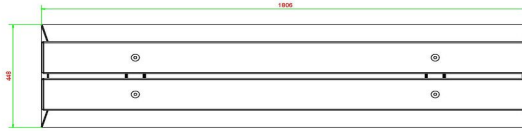

head office address

HeBlad BV

Diamantweg 22
NL - 5527 LC Hapert

Delivery concrete bench Deluxe with a Bamboo seat

We produce and deliver our products ourselves, free of charge throughout the Netherlands. Please feel free to contact us for delivery conditions. We will be happy to discuss with you how we can place the concrete bench with a bamboo seat on your site.

HeBlad
www.HeBlad.com
BB.DL
gewicht ± 700 KG.

Specifications Bench DeLuxe Natural Concrete

Product code	BB.DL	Seat height	50 cm
Colour	Natural concrete	Material seat	Bamboo
Dimensions (L x W x H)	180 x 45 x 50 cm	Number of seats	4
Dimensions seat	180 x 30 cm	Weight	700 kg