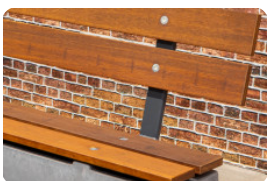

Specifications Set of oval bamboo planks

Product code	PS.Plank.OV
Dimensions (L x W x H)	185 x 79 x 3 cm
Material	FSC bamboo
Weight	2 x 12 kg

head office address

HeBlad BV
Diamantweg 22
NL - 5527 LC Hapert

Related products

PS.Plank