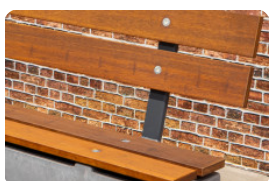

Specifications Set of oval bamboo planks

Product code	PS.Plank.OV
Dimensions (L x W x H)	185 x 79 x 3 cm
Material	FSC bamboo
Weight	2 x 12 kg

head office address

HeBlad BV
Diamantweg 22
NL - 5527 LC Hapert

Related products

PS.Plank