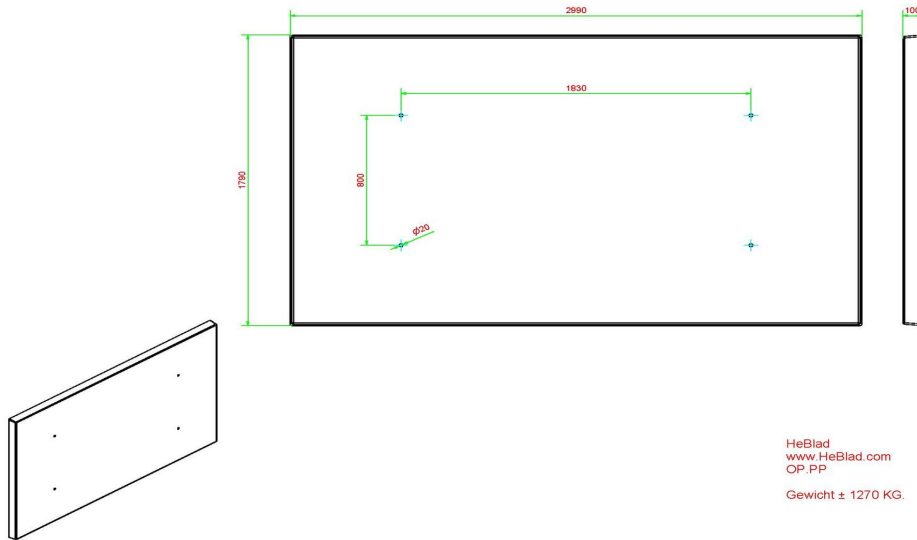

Also suitable for use under a foot volleyball table.

We have developed a concrete base plate with a size of 299 x 179 x 10 cm especially for our rectangular ping pong tables and the ping pong tables with rounded corners. The bottom plate keeps the space under the ping pong table free of weeds and makes the immediate area around the table very easy to keep clean. The base plate also provides the necessary stability. No more sagging gaming table, no more sloping table top: just gaming pleasure.

head office address

HeBlad BV

Diamantweg 22
NL - 5527 LC Hapert

the option to choose the anthracite concrete base plate. With the same dimensions and specifications, made of coloured concrete. So combine the concrete base plate with other HeBlad game and play tables to your heart's content. Consider, for example, a ping-pong table. A table on which a game of chess, checkers and/or ludo can be played is also ideal.

HeBlad
www.HeBlad.com
OP,PP
Gewicht ± 1270 KG.

Specifications Concrete base plate for tennis table

Product code	OP.PP	Finishing base plate	Smooth concrete
Colour	Natural concrete	lifting device	139 x 87 x 99 cm
Dimensions (L x W x H)	299 x 179 x 10 cm	preparation attachment	Holes for bolts M16
Weight	1270 kg		