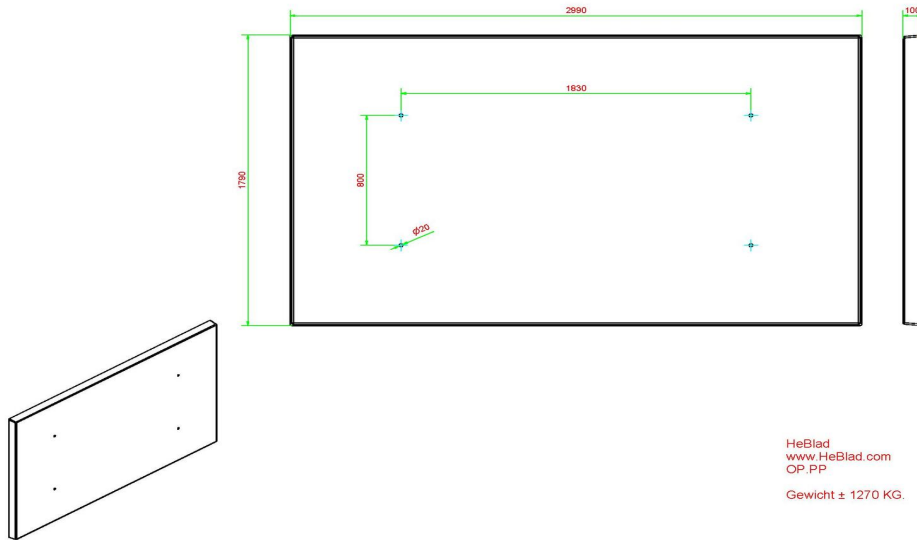

Also suitable for use under a foot volleyball table.

We have developed a concrete base plate with a size of 299 c 179 x 10 cm especially for our rectangular ping pong tables and the ping pong tables with rounded corners. The bottom plate keeps the space under the ping pong table free of weeds and makes the immediate area around the table very easy to keep clean. The base plate also provides the necessary stability. No more sagging gaming table, no more sloping table top: just gaming pleasure.

Supply and installation of concrete base plate for ping pong tables

We can only unload a concrete base plate and products with a base plate if the location is within crane reach, in this case within 5 meters. We can also only supply concrete for this base plate for our ping pong table if we can get close enough. For the exact conditions for delivery of the concrete base plate for ping pong tables, it is advisable to contact the professionals at HeBlad. Because this base plate is placed at ground level, it is important that the truck with loading and unloading crane can reach within 5 meters of the final location. Before the base plate can be laid, the sand bed is first adjusted to height. If the delivery conditions are met, delivery of the concrete base plate comes at no cost for you.

head office address

**HeBlad BV**

Diamantweg 22  
NL - 5527 LC Hapert

the option to choose the anthracite concrete base plate. With the same dimensions and specifications, made of coloured concrete. So combine the concrete base plate with other HeBlad game and play tables to your heart's content. Consider, for example, a ping-pong table. A table on which a game of chess, checkers and/or ludo can be played is also ideal.

## Specifications Concrete base plate for tennis table

Product code	OP.PP	Finishing base plate	Smooth concrete
Colour	Natural concrete	lifting device	139 x 87 x 99 cm
Dimensions (L x W x H)	299 x 179 x 10 cm	preparation attachment	Holes for bolts M16
Weight	1270 kg		