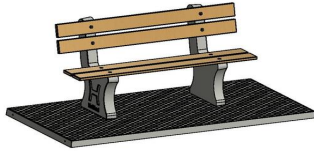

HeBlad
www.HeBlad.com
BB.PB.OP
gewicht ± 700 KG.

Specifications Park Bench with bottom plate Natural Concrete

Product code	BB.PB.OP	Material seat	Bamboo
Colour	Natural concrete	Number of seats	4
Dimensions (L x W x H)	248 x 120 x 103 cm	Dimensions base plate (L x W x H)	120 x 7 cm
Dimensions seat	180 x 30 cm	Finishing base plate	Anti-slip (window) profile
Seat height	49 cm	Weight	700 kg