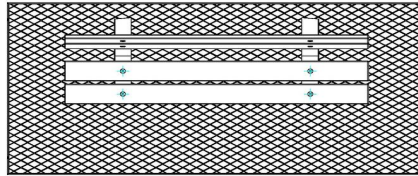

HeBlad
www.HeBlad.com
BB.PB.OP
gewicht ± 700 KG.

Specifications Park Bench with bottom plate Natural Concrete

Product code	BB.PB.OP	Material seat	Bamboo
Colour	Natural concrete	Number of seats	4
Dimensions (L x W x H)	248 x 120 x 103 cm	Dimensions base plate (L x W x H)	120 x 7 cm
Dimensions seat	180 x 30 cm	Finishing base plate	Anti-slip (window) profile
Seat height	49 cm	Weight	700 kg