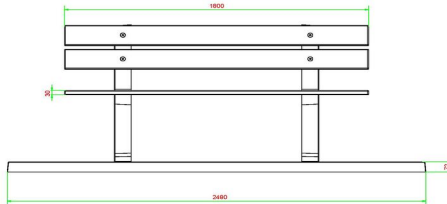

HeBlad
www.HeBlad.com
BB.PB.OP
gewicht ± 700 KG.

Specifications Park Bench with bottom plate Natural Concrete

Product code	BB.PB.OP	Material seat	Bamboo
Colour	Natural concrete	Number of seats	4
Dimensions (L x W x H)	248 x 120 x 103 cm	Dimensions base plate (L x W x H)	120 x 7 cm
Dimensions seat	180 x 30 cm	Finishing base plate	Anti-slip (window) profile
Seat height	49 cm	Weight	700 kg