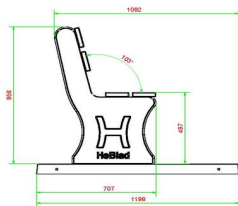

Park bench in different variants

The base plate and supports are made in the colour Natural Concrete. You can also opt for the Anthracite-Concrete park bench. You can combine this variant with a matching table. The dimensions of the park bench with base plate are 248 x 120 cm. The seat height is 50 cm, which is an ergonomic seat, making the park bench suitable for seniors. The supports of park benches are solid. We use high-quality concrete for this. This means you can be sure that you'll be able to use this park bench for a long time.

HeBlad
www.HeBlad.com
BB.PB.OP
gewicht ± 700 KG.

Specifications Park Bench with bottom plate Natural Concrete

Product code	BB.PB.OP	Material seat	Bamboo
Colour	Natural concrete	Number of seats	4
Dimensions (L x W x H)	248 x 120 x 103 cm	Dimensions base plate (L x W x H)	120 x 7 cm
Dimensions seat	180 x 30 cm	Finishing base plate	Anti-slip (window) profile
Seat height	49 cm	Weight	700 kg