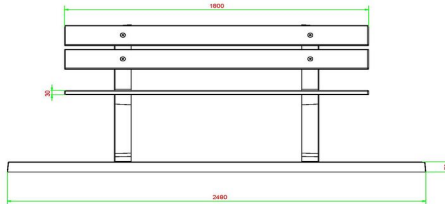

## Park Bench with bottom plate Natural Concrete

Product code: BB.PB.OP

**£ 2,150.00** excl. VAT  
(£ 2,580.00 incl. VAT)

This park bench in Natural Concrete is ideal for communities and park management. The benches are eye pleasing and above all extremely strong through the solid construction of the heavy legs. Because these legs are moulded in one piece together with the bottom plate you get a hardening underneath the bench as well.

21 December 2024 - Prices subject to change

*Our products are delivered from our factory in the Netherlands.*

HeBlad  
www.HeBlad.com  
BB.PB.OP  
gewicht ± 700 KG.

## Specifications Park Bench with bottom plate Natural Concrete

Product code	BB.PB.OP	Material seat	Bamboo
Colour	Natural concrete	Number of seats	4
Dimensions (L x W x H)	248 x 120 x 103 cm	Dimensions base plate (L x W x H)	120 x 7 cm
Dimensions seat	180 x 30 cm	Finishing base plate	Anti-slip (window) profile
Seat height	49 cm	Weight	700 kg