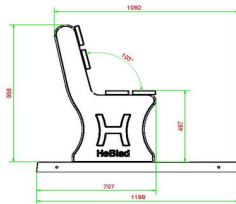

## Park Bench with bottom plate Natural Concrete

Product code: BB.PB.OP

**£ 2,150.00** excl. VAT  
(£ 2,580.00 incl. VAT)

This park bench in Natural Concrete is ideal for communities and park management. The benches are eye pleasing and above all extremely strong through the solid construction of the heavy legs. Because these legs are moulded in one piece together with the bottom plate you get a hardening underneath the bench as well.

21 December 2024 - Prices subject to change

*Our products are delivered from our factory in the Netherlands.*

HeBlad  
www.HeBlad.com  
BB.PB.OP  
gewicht ± 700 KG.

## Specifications Park Bench with bottom plate Natural Concrete

Product code	BB.PB.OP	Material seat	Bamboo
Colour	Natural concrete	Number of seats	4
Dimensions (L x W x H)	248 x 120 x 103 cm	Dimensions base plate (L x W x H)	120 x 7 cm
Dimensions seat	180 x 30 cm	Finishing base plate	Anti-slip (window) profile
Seat height	49 cm	Weight	700 kg