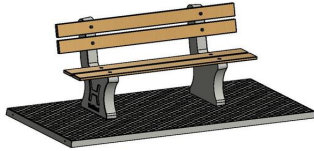

Park Bench with bottom plate Natural Concrete

Product code: BB.PB.OP

£ 2,250.00 excl. VAT
(£ 2,700.00 incl. VAT)

This park bench in Natural Concrete is ideal for communities and park management. The benches are eye pleasing and above all extremely strong through the solid construction of the heavy legs. Because these legs are moulded in one piece together with the bottom plate you get a hardening underneath the bench as well.

21 January 2025 - Prices subject to change

Our products are delivered from our factory in the Netherlands.

HeBlad
www.HeBlad.com
BB.PB.OP
gewicht ± 700 KG.

Specifications Park Bench with bottom plate Natural Concrete

Product code	BB.PB.OP	Material seat	Bamboo
Colour	Natural concrete	Number of seats	4
Dimensions (L x W x H)	248 x 120 x 103 cm	Dimensions base plate (L x W x H)	120 x 7 cm
Dimensions seat	180 x 30 cm	Finishing base plate	Anti-slip (window) profile
Seat height	49 cm	Weight	700 kg