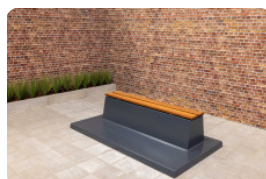

Sustainable park bench with bamboo seat

This park bench with base plate is a DeLuxe version. This means that both the seats and backrests are made of high-quality pressed bamboo. With this bamboo seat, the park bench is also a very sustainable and durable product. Bamboo grows very quickly and is a mostly inexhaustible resource.

Park bench in different variants

The base plate and supports are made in the colour Natural Concrete. You can also opt for the Anthracite-Concrete park bench. You can combine this variant with a matching table. The dimensions of the park bench with base plate are 248 x 120 cm. The seat height is 50 cm, which is an ergonomic seat, making the park bench suitable for seniors. The supports of park benches are solid. We use high-quality concrete for this. This means you can be sure that you'll be able to use this park bench for a long time.

## Specifications Park Bench with bottom plate Natural Concrete

Product code	BB.PB.OP	Material seat	Bamboo
Colour	Natural concrete	Number of seats	4
Dimensions (L x W x H)	248 x 120 x 103 cm	Dimensions base plate (L x W x H)	120 x 7 cm
Dimensions seat	180 x 30 cm	Finishing base plate	Anti-slip (window) profile
Seat height	49 cm	Weight	700 kg