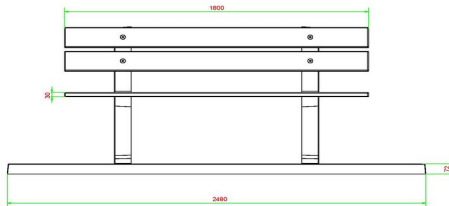

Park bench in different variants

The base plate and supports are made in the colour Natural Concrete. You can also opt for the Anthracite-Concrete park bench. You can combine this variant with a matching table. The dimensions of the park bench with base plate are 248 x 120 cm. The seat height is 50 cm, which is an ergonomic seat, making the park bench suitable for seniors. The supports of park benches are solid. We use high-quality concrete for this. This means you can be sure that you'll be able to use this park bench for a long time.

HeBlad
www.HeBlad.com
BB.PB.OP
gewicht ± 700 KG.

Specifications Park Bench with bottom plate Natural Concrete

Product code	BB.PB.OP	Material seat	Bamboo
Colour	Natural concrete	Number of seats	4
Dimensions (L x W x H)	248 x 120 x 103 cm	Dimensions base plate (L x W x H)	120 x 7 cm
Dimensions seat	180 x 30 cm	Finishing base plate	Anti-slip (window) profile
Seat height	49 cm	Weight	700 kg