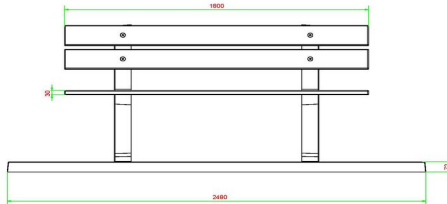

Park Bench with bottom plate Natural Concrete

Product code: BB.PB.OP

£ 2,250.00 excl. VAT
(£ 2,700.00 incl. VAT)

This park bench in Natural Concrete is ideal for communities and park management. The benches are eye pleasing and above all extremely strong through the solid construction of the heavy legs. Because these legs are moulded in one piece together with the bottom plate you get a hardening underneath the bench as well.

21 January 2025 - Prices subject to change

Our products are delivered from our factory in the Netherlands.

HeBlad
www.HeBlad.com
BB.PB.OP
gewicht ± 700 KG.

Specifications Park Bench with bottom plate Natural Concrete

Product code	BB.PB.OP	Material seat	Bamboo
Colour	Natural concrete	Number of seats	4
Dimensions (L x W x H)	248 x 120 x 103 cm	Dimensions base plate (L x W x H)	120 x 7 cm
Dimensions seat	180 x 30 cm	Finishing base plate	Anti-slip (window) profile
Seat height	49 cm	Weight	700 kg