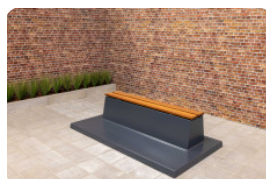

BB.DLA.OP.ZL