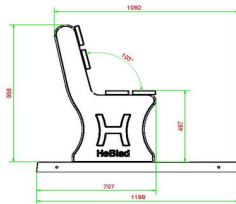

Park Bench with bottom plate Natural Concrete

Product code: BB.PB.OP

£ 2,250.00 excl. VAT
(£ 2,700.00 incl. VAT)

This park bench in Natural Concrete is ideal for communities and park management. The benches are eye pleasing and above all extremely strong through the solid construction of the heavy legs. Because these legs are moulded in one piece together with the bottom plate you get a hardening underneath the bench as well.

21 January 2025 - Prices subject to change

Our products are delivered from our factory in the Netherlands.

HeBlad
www.HeBlad.com
BB.PB.OP
gewicht ± 700 KG.

Specifications Park Bench with bottom plate Natural Concrete

Product code	BB.PB.OP	Material seat	Bamboo
Colour	Natural concrete	Number of seats	4
Dimensions (L x W x H)	248 x 120 x 103 cm	Dimensions base plate (L x W x H)	120 x 7 cm
Dimensions seat	180 x 30 cm	Finishing base plate	Anti-slip (window) profile
Seat height	49 cm	Weight	700 kg