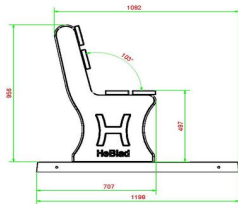

HeBlad
www.HeBlad.com
BB.PB.OP
gewicht ± 700 KG.

Specifications Park Bench with bottom plate Natural Concrete

Product code	BB.PB.OP	Material seat	Bamboo
Colour	Natural concrete	Number of seats	4
Dimensions (L x W x H)	248 x 120 x 103 cm	Dimensions base plate (L x W x H)	120 x 7 cm
Dimensions seat	180 x 30 cm	Finishing base plate	Anti-slip (window) profile
Seat height	49 cm	Weight	700 kg