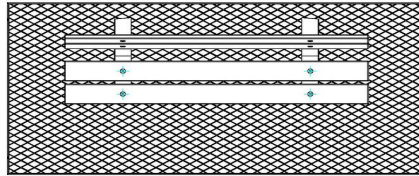

HeBlad
www.HeBlad.com
BB.PB.OP
gewicht ± 700 KG.

Specifications Park Bench with bottom plate Natural Concrete

Product code	BB.PB.OP	Material seat	Bamboo
Colour	Natural concrete	Number of seats	4
Dimensions (L x W x H)	248 x 120 x 103 cm	Dimensions base plate (L x W x H)	120 x 7 cm
Dimensions seat	180 x 30 cm	Finishing base plate	Anti-slip (window) profile
Seat height	49 cm	Weight	700 kg