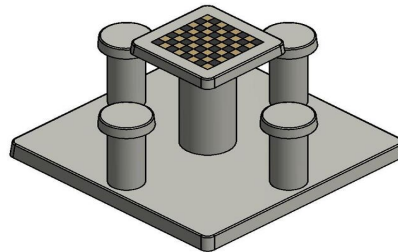

Chess Table Natural Concrete (4P)

Product code: GT.CH.4

£ 3,125.00 excl. VAT
(£ 3,750.00 incl. VAT)

This concrete set consists of a bottom plate with a chess table and four seats. Like all other tables and benches of HeBlad, this table is moulded entirely in one piece of high-quality concrete. The bottom plate measures 149 x 149 cm.

In case you want to place the table in a park, the plate can be levelled with the grass so that the upper side of the concrete plate matches the cutting height.

Placing is included in the price. Preliminary work must be finished before delivery. This concrete Chess Table is made of natural concrete. The "Concrete-look" is an imposing picture.

The 64 fields (32 white and 32 black) are made of marble and hard granite rock and integrated into the concrete.
The table is weatherproof.

By ordering this chess table you receive 1 sets of chess figures with the delivery, free of charge.

22 December 2024 - Prices subject to change

Our products are delivered from our factory in the Netherlands.

HeBlad
www.HeBlad.com
GT.CH.4

± 900 KG.

Specifications Chess Table Natural Concrete (4P)

Product code	GT.CH.4	Height tabletop	75 cm
Colour	Natural concrete	Seat height	50 cm
Dimensions (L x W x H)	149 x 149 x 85 cm	Dimensions base plate (L x W x H)	149 x 149 x 100 cm
Dimensions tabletop (L x W)	60 x 60 cm	Weight	900 kg
Tabletop thickness	7 cm		