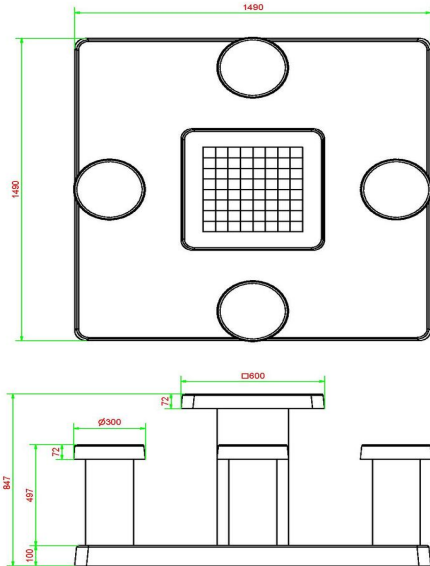

Chess Table Natural Concrete (4P)

Product code: GT.CH.4

£ 3,125.00 excl. VAT
(£ 3,750.00 incl. VAT)

This concrete set consists of a bottom plate with a chess table and four seats. Like all other tables and benches of HeBlad, this table is moulded entirely in one piece of high-quality concrete. The bottom plate measures 149 x 149 cm.

In case you want to place the table in a park, the plate can be levelled with the grass so that the upper side of the concrete plate matches the cutting height.

Placing is included in the price. Preliminary work must be finished before delivery. This concrete Chess Table is made of natural concrete. The "Concrete-look" is an imposing picture.

The 64 fields (32 white and 32 black) are made of marble and hard granite rock and integrated into the concrete.
The table is weatherproof.

By ordering this chess table you receive 1 sets of chess figures with the delivery, free of charge.

22 December 2024 - Prices subject to change

Our products are delivered from our factory in the Netherlands.

HeBlad
www.HeBlad.com
GT.CH.4

± 900 KG.

Specifications Chess Table Natural Concrete (4P)

Product code	GT.CH.4	Height tabletop	75 cm
Colour	Natural concrete	Seat height	50 cm
Dimensions (L x W x H)	149 x 149 x 85 cm	Dimensions base plate (L x W x H)	149 x 149 x 100 cm
Dimensions tabletop (L x W)	60 x 60 cm	Weight	900 kg
Tabletop thickness	7 cm		