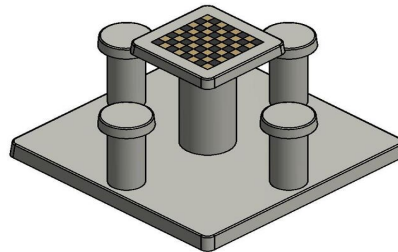

HeBlad
www.HeBlad.com
GT.CH.4

± 900 KG.

Specifications Chess Table Natural Concrete (4P)

Product code	GT.CH.4	Height tabletop	75 cm
Colour	Natural concrete	Seat height	50 cm
Dimensions (L x W x H)	149 x 149 x 85 cm	Dimensions base plate (L x W x H)	149 x 149 x 10 cm
Dimensions tabletop (L x W)	60 x 60 cm	Weight	900 kg
Tabletop thickness	7 cm