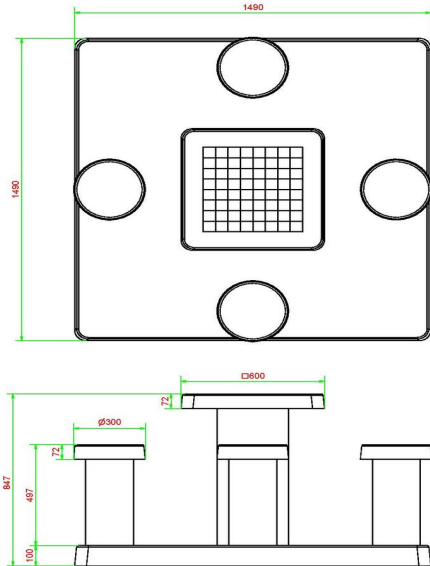

Specifications concrete chess table natural concrete 4 persons

This concrete chess table is made of natural concrete, which gives it its beautiful appearance. The natural stone chess fields are integrated into the concrete of the playing surface, completely according to the standards of an original chess board. The playing surface measurements are 60 x 60 cm and the table is 75 cm high. The four stools have the ideal seat height of 50 cm and, together with the table, are fixed on the concrete base plate of 10 cm thick and 149 x 149 cm (L x W). The base plate is completely integrated into the space, by removing tiles or excavating sand or grass subsoil. This way, the base fits nicely with the tiles or is placed exactly at cutting height.

HeBlad
www.HeBlad.com
GT.CH.4

± 900 KG.

Specifications Chess Table Natural Concrete (4P)

Product code	GT.CH.4	Height tabletop	75 cm
Colour	Natural concrete	Seat height	50 cm
Dimensions (L x W x H)	149 x 149 x 85 cm	Dimensions base plate (L x W x H)	149 x 149 x 10 cm
Dimensions tabletop (L x W)	60 x 60 cm	Weight	900 kg
Tabletop thickness	7 cm		