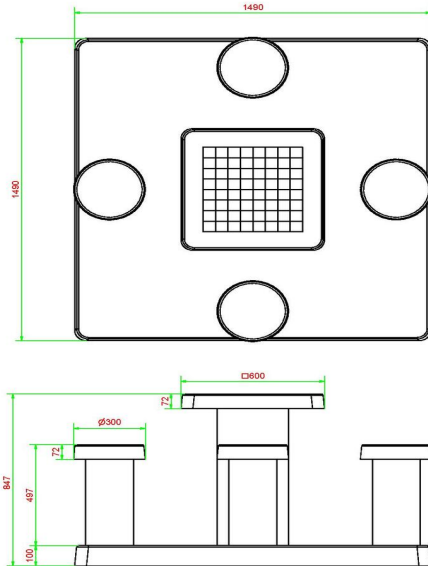

Specifications concrete chess table natural concrete 4 persons

This concrete chess table is made of natural concrete, which gives it its beautiful appearance. The natural stone chess fields are integrated into the concrete of the playing surface, completely according to the standards of an original chess board. The playing surface measurements are 60 x 60 cm and the table is 75 cm high. The four stools have the ideal seat height of 50 cm and, together with the table, are fixed on the concrete base plate of 10 cm thick and 149 x 149 cm (L x W). The base plate is completely integrated into the space, by removing tiles or excavating sand or grass subsoil. This way, the base fits nicely with the tiles or is placed exactly at cutting height.

HeBlad
www.HeBlad.com
GT.CH.4

± 900 KG.

Specifications Chess Table Natural Concrete (4P)

Product code	GT.CH.4	Height tabletop	75 cm
Colour	Natural concrete	Seat height	50 cm
Dimensions (L x W x H)	149 x 149 x 85 cm	Dimensions base plate (L x W x H)	149 x 149 x 10 cm
Dimensions tabletop (L x W)	60 x 60 cm	Weight	900 kg
Tabletop thickness	7 cm		