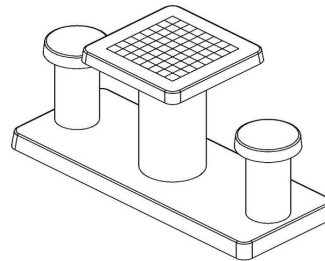

HeBlad
www.HeBlad.com
GT.CH.2
Gewicht ± 490 KG.

Specifications Chess Table Natural Concrete (2P)

Product code	GT.CH.2	Height tabletop	75 cm
Colour	Natural concrete	Seat height	50 cm
Dimensions (L x W x H)	149 x 60 x 85 cm	Dimensions base plate (L x W x H)	149 x 60 x 10 cm
Dimensions tabletop (L x W)	60 x 60 cm	Weight	425 kg
Tabletop thickness	7 cm