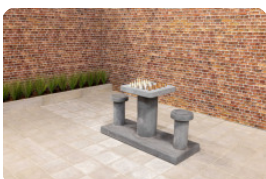

Related products

GT.CH.AB2