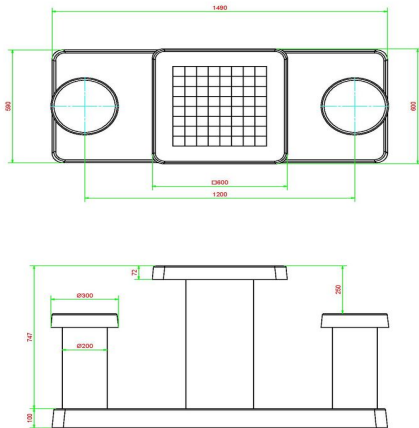

HeBlad
www.HeBlad.com
GT.CH.2
Gewicht ± 490 KG.

Specifications Chess Table Natural Concrete (2P)

Product code	GT.CH.2	Height tabletop	75 cm
Colour	Natural concrete	Seat height	50 cm
Dimensions (L x W x H)	149 x 60 x 85 cm	Dimensions base plate (L x W x H)	149 x 60 x 10 cm
Dimensions tabletop (L x W)	60 x 60 cm	Weight	425 kg
Tabletop thickness	7 cm		

Related products

Our products are delivered from our factory in the Netherlands.