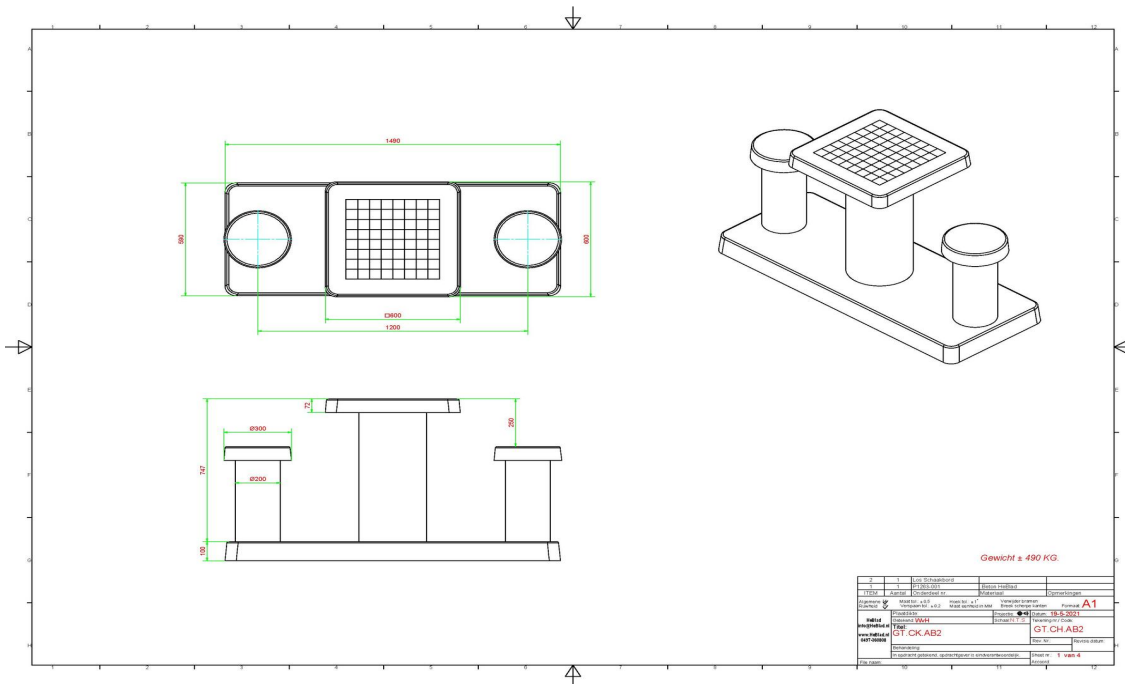

HeBlad - UK

The Balance, 7th floor, Pinfold Street
S1 2GU Sheffield, South Yorkshire
T. 0114 352 0110
info@HeBlad.co.uk
www.HeBlad.co.uk

head office address

HeBlad BV

Diamantweg 22
NL - 5527 LC Hapert

plate integrates very subtly into the surface. This saves you from stubbing your toes and keeps mowing the lawn around the table easy. Placement can easily be done by removing tiles or digging up the grass or sand. Always contact HeBlad first. We are happy to inform you about the necessary preparations. And of course we are also happy to tell you about other products we have in the field of gaming tables and accessories.

Specifications Chess Table Anthracite-Concrete (2P)

Product code	GT.CH.AB2	Height tabletop	75 cm
Colour	Anthracite concrete	Seat height	50 cm
Dimensions (L x W x H)	149 x 60 x 85 cm	Dimensions base plate (L x W x H)	149 x 60 x 10 cm
Dimensions tabletop (L x W)	60 x 60 cm	Weight	425 kg
Tabletop thickness	7 cm		