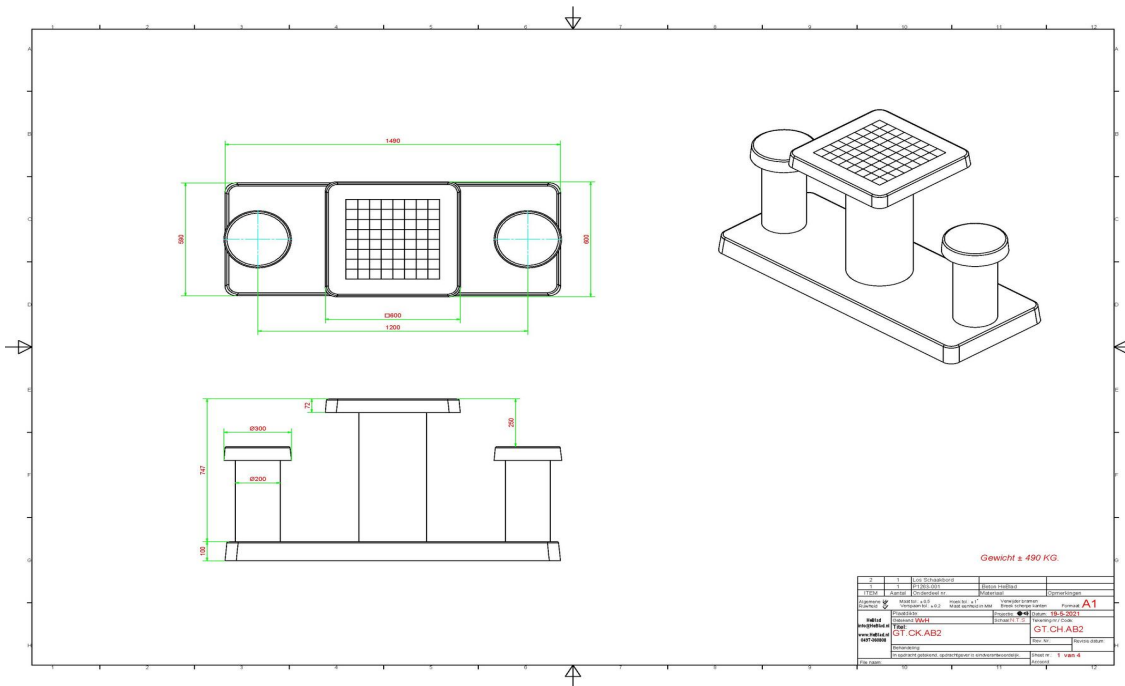

## Chess Table Anthracite-Concrete (2P)

Product code: GT.CH.AB2

**£ 3,025.00** excl. VAT  
(£ 3,630.00 incl. VAT)

This concrete set consists of a bottom plate with a chess table and two seats. Like all other tables and benches of HeBlad, this table is moulded entirely in one piece of high-quality concrete. The bottom plate measures 59 x 149 cm.

In case you want to place the table in a park, the plate can be levelled with the grass so that the upper side of the concrete plate matches the cutting height.

Placing is included in the price. Preliminary work must be finished before delivery. This concrete Chess Table is made of anthracite-coloured concrete. The anthracite "concrete-look" is an aesthetic sight.

The 64 fields (32 white and 32 black) are made of marble and hard granite rock and integrated into the concrete.

The table is weatherproof.

By ordering this chess table you receive 1 set of chess figures with the delivery, free of charge.

## Specifications Chess Table Anthracite-Concrete (2P)

Product code	GT.CH.AB2	Height tabletop	75 cm
Colour	Anthracite concrete	Seat height	50 cm
Dimensions (L x W x H)	149 x 60 x 85 cm	Dimensions base plate (L x W x H)	149 x 60 x 10 cm
Dimensions tabletop (L x W)	60 x 60 cm	Weight	425 kg
Tabletop thickness	7 cm		