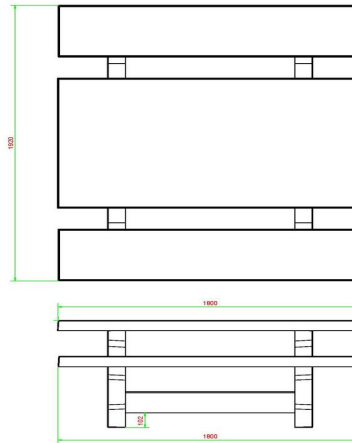

## Picnic table Standard Natural Concrete

Product code: PS.ST

**£ 2,400.00** excl. VAT  
(£ 2,880.00 incl. VAT)

Because of the solidity of this picnic table it is extremely suitable for places which are sensitive to vandalism. There where other tables do not function very long, with a HeBlad table you are assured of a pleasant sitting area for many years. We label our tables as vandal resistant.

All our tables are moulded in one piece and made of high quality C45/55 concrete and are reinforced with double layers of steel.

28 November 2024 - Prices subject to change

*Our products are delivered from our factory in the Netherlands.*

HeBlad  
www.HeBlad.com  
PS.ST  
± 905 KG.

## Specifications Picnic table Standard Natural Concrete

Product code	PS.ST	Seat height	50 cm
Colour	Natural concrete	Material seat	Beton
Dimensions (L x W x H)	180 x 192 x 75 cm	Distance legs	111 cm (center to center)
Dimensions tabletop (L x W)	180 x 90 cm	Weight	905 kg
Tabletop thickness	7 cm	Number of seats	8
Height tabletop	75 cm		