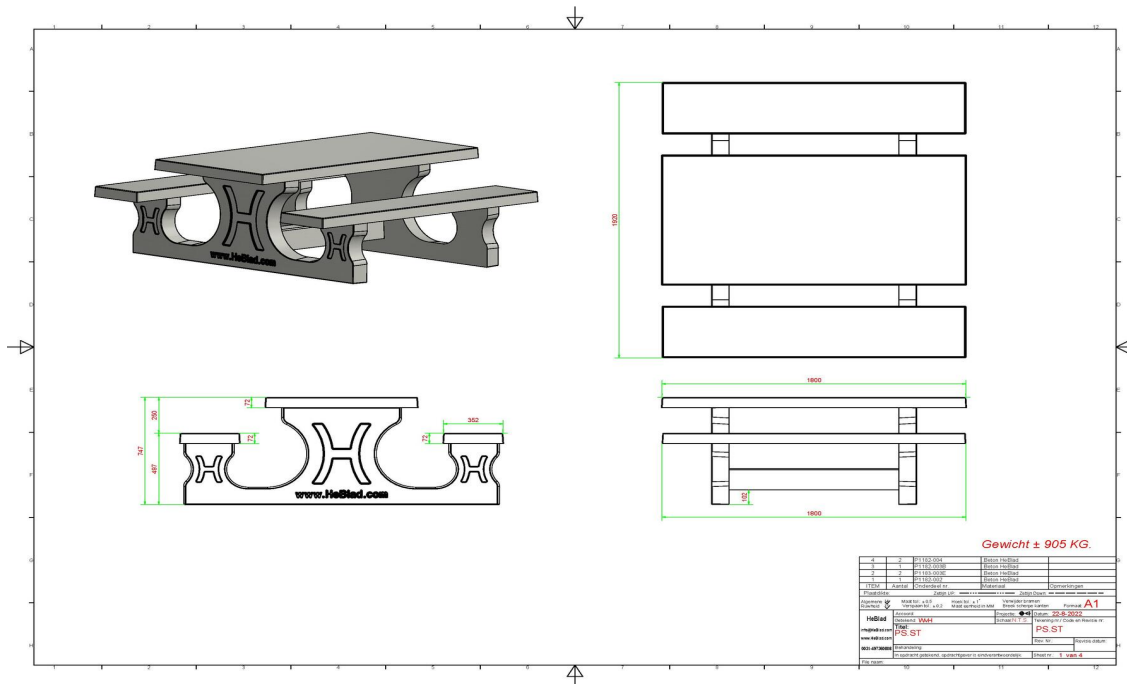

## Specifications Picnic table Standard Natural Concrete

Product code	PS.ST	Seat height	50 cm
Colour	Natural concrete	Material seat	Beton
Dimensions (L x W x H)	180 x 192 x 75 cm	Distance legs	111 cm (center to center)
Dimensions tabletop (L x W)	180 x 90 cm	Weight	905 kg
Tabletop thickness	7 cm	Number of seats	8
Height tabletop	75 cm		