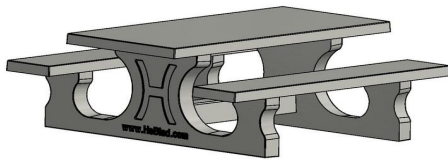

## Picnic table Standard Natural Concrete

Product code: PS.ST

**£ 2,400.00** excl. VAT  
(£ 2,880.00 incl. VAT)

Because of the solidity of this picnic table it is extremely suitable for places which are sensitive to vandalism. There where other tables do not function very long, with a HeBlad table you are assured of a pleasant sitting area for many years. We label our tables as vandal resistant.

All our tables are moulded in one piece and made of high quality C45/55 concrete and are reinforced with double layers of steel.

28 November 2024 - Prices subject to change

*Our products are delivered from our factory in the Netherlands.*

## Specifications Picnic table Standard Natural Concrete

Product code	PS.ST	Seat height	50 cm
Colour	Natural concrete	Material seat	Beton
Dimensions (L x W x H)	180 x 192 x 75 cm	Distance legs	111 cm (center to center)
Dimensions tabletop (L x W)	180 x 90 cm	Weight	905 kg
Tabletop thickness	7 cm	Number of seats	8
Height tabletop	75 cm		