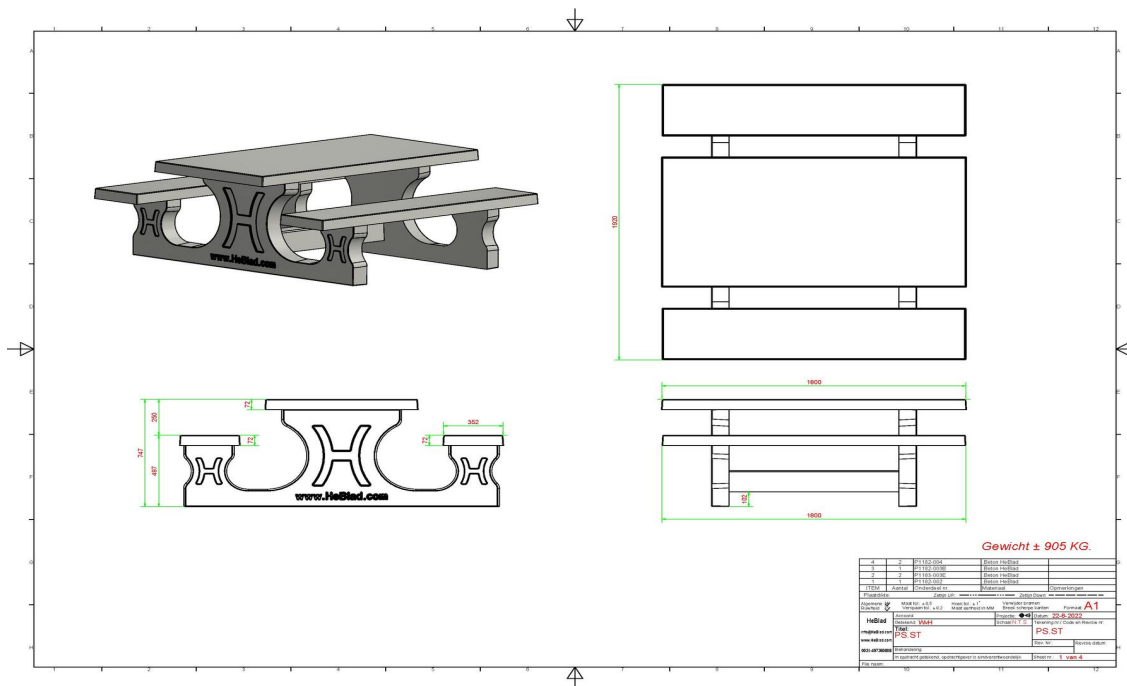

Picnic table Standard Natural Concrete

Product code: PS.ST

£ 2,550.00 excl. VAT
(£ 3,060.00 incl. VAT)

Because of the solidity of this picnic table it is extremely suitable for places which are sensitive to vandalism. There where other tables do not function very long, with a HeBlad table you are assured of a pleasant sitting area for many years. We label our tables as vandal resistant.

All our tables are moulded in one piece and made of high quality C45/55 concrete and are reinforced with double layers of steel.

15 January 2025 - Prices subject to change

Our products are delivered from our factory in the Netherlands.

Specifications Picnic table Standard Natural Concrete

Product code	PS.ST	Seat height	50 cm
Colour	Natural concrete	Material seat	Beton
Dimensions (L x W x H)	180 x 192 x 75 cm	Distance legs	111 cm (center to center)
Dimensions tabletop (L x W)	180 x 90 cm	Weight	905 kg
Tabletop thickness	7 cm	Number of seats	8
Height tabletop	75 cm		