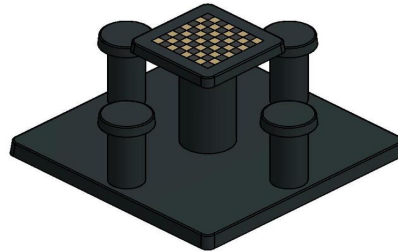

Chess Table Anthracite-Concrete (4P)

Product code: GT.CH.AB4

£ 3,325.00 excl. VAT
(£ 3,990.00 incl. VAT)

This concrete set consists of a bottom plate with a chess table and four seats. Like all other tables and benches of HeBlad, this table is moulded entirely in one piece of high-quality concrete. The bottom plate measures 149 x 149 cm.

In case you want to place the table in a park, the plate can be levelled with the grass so that the upper side of the concrete plate matches the cutting height.

Placing is included in the price. Preliminary work must be finished before delivery. This concrete Chess Table is made of anthracite-coloured concrete. The anthracite "concrete-look" is an aesthetic sight. The 64 fields (32 white and 32 black) are made of marble and hard granite rock and integrated into the concrete. The table is weatherproof.

HeBlad
www.HeBlad.com
GT.CH.AB4
± 900 KG.

Specifications Chess Table Anthracite-Concrete (4P)

Product code	GT.CH.AB4	Height tabletop	75 cm
Colour	Anthracite concrete	Seat height	50 cm
Dimensions (L x W x H)	149 x 149 x 85 cm	Dimensions base plate (L x W x H)	149 x 149 x 10 cm
Dimensions tabletop (L x W)	60 x 60 cm	Weight	900 kg
Tabletop thickness	7 cm		