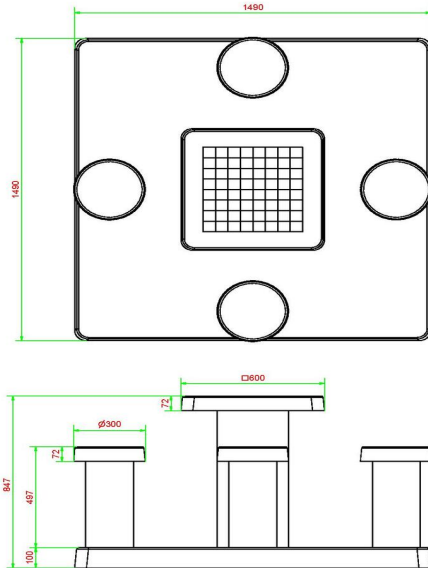

Chess Table Anthracite-Concrete (4P)

Product code: GT.CH.AB4

£ 3,325.00 excl. VAT
(£ 3,990.00 incl. VAT)

This concrete set consists of a bottom plate with a chess table and four seats. Like all other tables and benches of HeBlad, this table is moulded entirely in one piece of high-quality concrete. The bottom plate measures 149 x 149 cm.

In case you want to place the table in a park, the plate can be levelled with the grass so that the upper side of the concrete plate matches the cutting height.

Placing is included in the price. Preliminary work must be finished before delivery. This concrete Chess Table is made of anthracite-coloured concrete. The anthracite "concrete-look" is an aesthetic sight. The 64 fields (32 white and 32 black) are made of marble and hard granite rock and integrated into the concrete. The table is weatherproof.

HeBlad
www.HeBlad.com
GT.CH.AB4
± 900 KG.

Specifications Chess Table Anthracite-Concrete (4P)

Product code	GT.CH.AB4	Height tabletop	75 cm
Colour	Anthracite concrete	Seat height	50 cm
Dimensions (L x W x H)	149 x 149 x 85 cm	Dimensions base plate (L x W x H)	149 x 149 x 10 cm
Dimensions tabletop (L x W)	60 x 60 cm	Weight	900 kg
Tabletop thickness	7 cm		