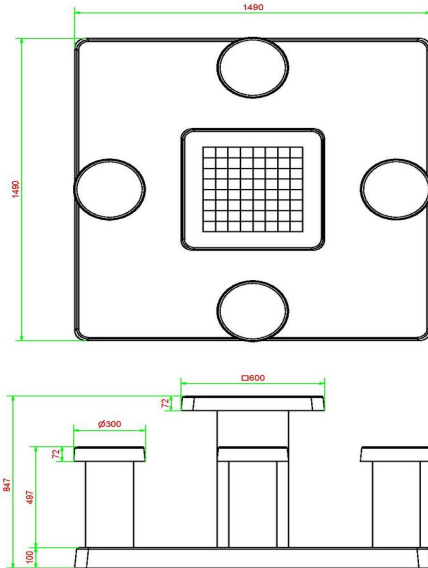

HeBlad
www.HeBlad.com
GT.CH.AB4
± 900 KG.

Specifications Chess Table Anthracite-Concrete (4P)

Product code	GT.CH.AB4	Height tabletop	75 cm
Colour	Anthracite concrete	Seat height	50 cm
Dimensions (L x W x H)	149 x 149 x 85 cm	Dimensions base plate (L x W x H)	149 x 149 x 10 cm
Dimensions tabletop (L x W)	60 x 60 cm	Weight	900 kg
Tabletop thickness	7 cm		

Related products

Our products are delivered from our factory in the Netherlands.