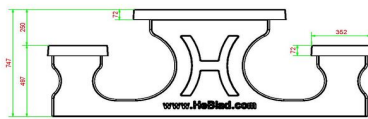

Specifications of Picnic Set Standard

The picnic sets from HeBlad have the perfect seat height of 50 cm and the ideal table height of 75 cm. The size of the complete set is 180 x 192 x 75 cm and it has a weight of 905 kg. Because the anthracite colour is incorporated into the concrete, the colour will always remain beautiful, even in the case of damage. Weather and vandalism have no influence on this picnic set, which makes it ideal for years of intensive outdoor use and can easily be placed in an unattended location.

HeBlad
www.HeBlad.com
PS.ST.AB
± 905 KG.

Specifications Picnic table Standard Anthracite-Concrete

Product code	PS.ST.AB	Seat height	50 cm
Colour	Anthracite concrete	Material seat	Beton
Dimensions (L x W x H)	180 x 192 x 75 cm	Distance legs	111 cm (center to center)
Dimensions tabletop (L x W)	180 x 90 cm	Weight	905 kg
Tabletop thickness	7 cm	Number of seats	8