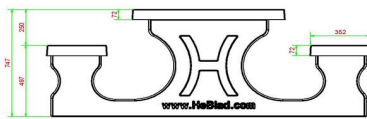

HeBlad
www.HeBlad.com
PS.ST.AB
± 905 KG.

Specifications Picnic table Standard Anthracite-Concrete

Product code	PS.ST.AB	Seat height	50 cm
Colour	Anthracite concrete	Material seat	Beton
Dimensions (L x W x H)	180 x 192 x 75 cm	Distance legs	111 cm (center to center)
Dimensions tabletop (L x W)	180 x 90 cm	Weight	905 kg
Tabletop thickness	7 cm	Number of seats	8