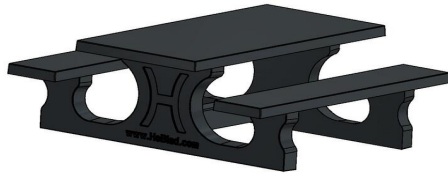

HeBlad
www.HeBlad.com
PS.ST.AB
± 905 KG.

Specifications Picnic table Standard Anthracite-Concrete

Product code	PS.ST.AB	Seat height	50 cm
Colour	Anthracite concrete	Material seat	Beton
Dimensions (L x W x H)	180 x 192 x 75 cm	Distance legs	111 cm (center to center)
Dimensions tabletop (L x W)	180 x 90 cm	Weight	905 kg
Tabletop thickness	7 cm	Number of seats	8