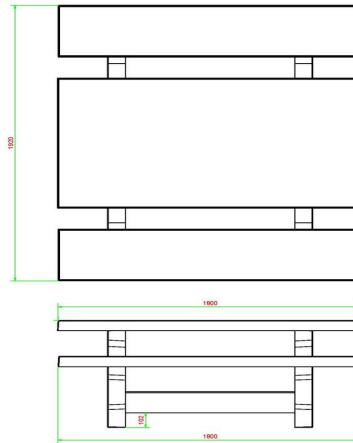

Picnic table Standard Anthracite-Concrete

Product code: PS.ST.AB

£ 2,550.00 excl. VAT
(£ 3,060.00 incl. VAT)

This concrete table is equipped with concrete benches.

The entire set is made of colored concrete. This means that the anthracite color is not created by painting, but the concrete is also colored anthracite inside. Thanks to this method of colors, the concrete look of a concrete table has been retained.

22 December 2024 - Prices subject to change

Our products are delivered from our factory in the Netherlands.

HeBlad
www.HeBlad.com
PS.ST.AB
± 905 KG.

Specifications Picnic table Standard Anthracite-Concrete

Product code	PS.ST.AB	Seat height	50 cm
Colour	Anthracite concrete	Material seat	Beton
Dimensions (L x W x H)	180 x 192 x 75 cm	Distance legs	111 cm (center to center)
Dimensions tabletop (L x W)	180 x 90 cm	Weight	905 kg
Tabletop thickness	7 cm	Number of seats	8

Related products 75 cm

PS.ST

PS.ST.A

PS.DLAB

OP.PS.AB

PS.STAB.OV

Our products are delivered from our factory in the Netherlands.