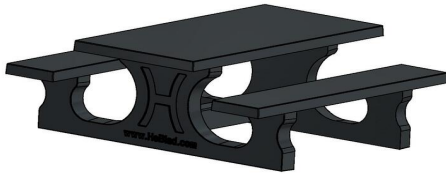

HeBlad
www.HeBlad.com
PS.ST.AB
± 905 KG.

Specifications Picnic table Standard Anthracite-Concrete

Product code	PS.ST.AB	Seat height	50 cm
Colour	Anthracite concrete	Material seat	Beton
Dimensions (L x W x H)	180 x 192 x 75 cm	Distance legs	111 cm (center to center)
Dimensions tabletop (L x W)	180 x 90 cm	Weight	905 kg
Tabletop thickness	7 cm	Number of seats	8