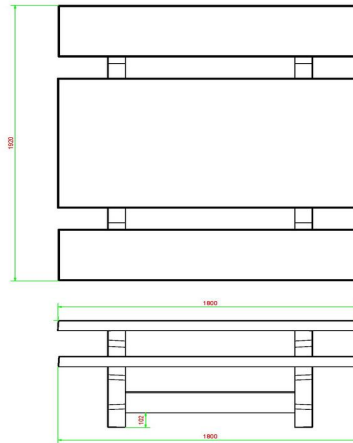

HeBlad
www.HeBlad.com
PS.ST.AB
± 905 KG.

Specifications Picnic table Standard Anthracite-Concrete

Product code	PS.ST.AB	Seat height	50 cm
Colour	Anthracite concrete	Material seat	Beton
Dimensions (L x W x H)	180 x 192 x 75 cm	Distance legs	111 cm (center to center)
Dimensions tabletop (L x W)	180 x 90 cm	Weight	905 kg
Tabletop thickness	7 cm	Number of seats	8

Related products 75 cm

Our products are delivered from our factory in the Netherlands.