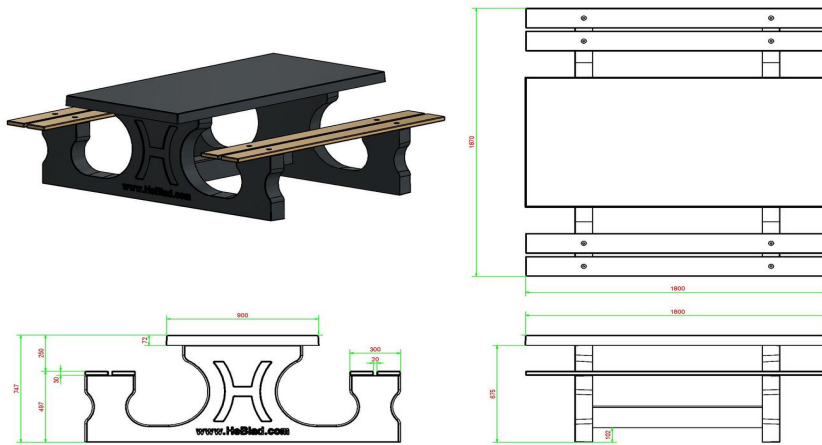

The bamboo seats of the benches provide extra comfort for the four to six seats, without affecting the lifespan of the picnic set.

Specifications of the picnic set DeLuxe Anthracite Concrete

How big is a picnic set? The DeLuxe picnic sets from HeBlad have the total dimensions of 180 x 187 x 75 cm, with the tabletop measuring 180 x 90 cm. The height of the table is 75 cm and the seat height of the benches is 50 cm. Proven to be the ideal height to sit comfortably. The total weight of the DeLuxe anthracite concrete picnic set is 720 kg and the set is made from one piece of anthracite-coloured concrete. If the set is unexpectedly damaged, the anthracite colour will be retained, since the material is the same colour as the exterior. Did you know that you always receive an attractive discount when ordering multiple products from HeBlad? Definitely worth contacting us or requesting a quote immediately.

head office address

HeBlad BV

Diamantweg 22
NL - 5527 LC Hapert

picnic set.

Picnic set and game tables from HeBlad

All HeBlad gaming tables have the same concrete principle. Guaranteed years of outdoor fun. Place a picnic set next to a game table and you give the visitor the ideal combination of peace and action.

HeBlad
www.HeBlad.com
PS.DL.AB
± 720 KG.

Specifications Picnic table DeLuxe Anthracite-Concrete

Product code	PS.DL.AB	Seat height	50 cm
Colour	Anthracite concrete	Material seat	Bamboo
Dimensions (L x W x H)	180 x 187 x 75 cm	Distance legs	111 cm (center to center)
Dimensions tabletop (L x W)	180 x 90 cm	Weight	720 kg
Tabletop thickness	7 cm	Number of seats	8