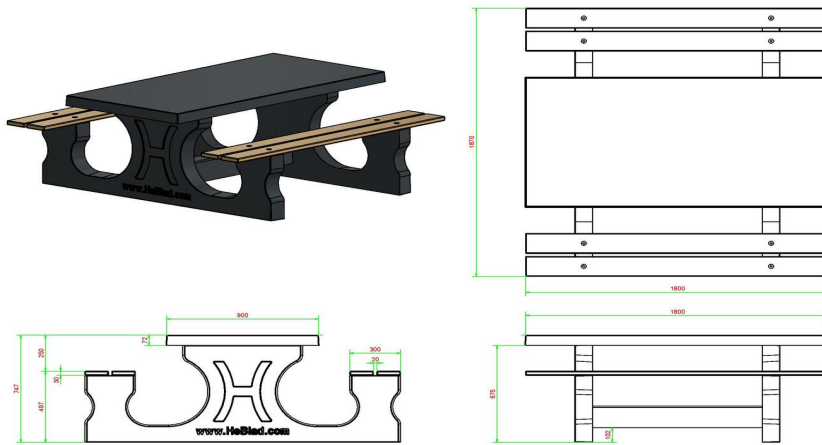

Picnic table DeLuxe Anthracite-Concrete

Product code: PS.DL.AB

£ 2,850.00 excl. VAT
(£ 3,420.00 incl. VAT)

Table is suitable for 4 adults. Ideal for public space. Because of the weight, the table stays in place for years.
The seats are made from very durable pressed bamboo.

The entire set is made of colored concrete. This means that the anthracite color is not created by painting, but the concrete is also colored anthracite inside.
Thanks to this method of colors, the concrete look of a concrete table has been retained.

21 January 2025 - Prices subject to change

Our products are delivered from our factory in the Netherlands.

HeBlad
www.HeBlad.com
PS.DL.AB
± 720 KG.

Specifications Picnic table DeLuxe Anthracite-Concrete

Product code	PS.DL.AB	Seat height	50 cm
Colour	Anthracite concrete	Material seat	Bamboo
Dimensions (L x W x H)	180 x 187 x 75 cm	Distance legs	111 cm (center to center)
Dimensions tabletop (L x W)	180 x 90 cm	Weight	720 kg
Tabletop thickness	7 cm	Number of seats	8