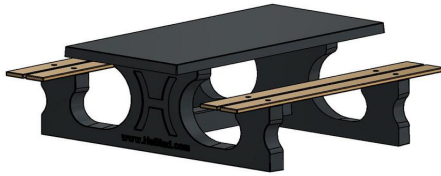

HeBlad
www.HeBlad.com
PS.DL.AB
± 720 KG.

Specifications Picnic table DeLuxe Anthracite-Concrete

Product code	PS.DL.AB	Seat height	50 cm
Colour	Anthracite concrete	Material seat	Bamboo
Dimensions (L x W x H)	180 x 187 x 75 cm	Distance legs	111 cm (center to center)
Dimensions tabletop (L x W)	180 x 90 cm	Weight	720 kg
Tabletop thickness	7 cm	Number of seats	8