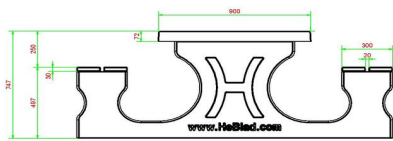

HeBlad
www.HeBlad.com
PS.DL.AB
± 720 KG.

Specifications Picnic table DeLuxe Anthracite-Concrete

Product code	PS.DL.AB	Seat height	50 cm
Colour	Anthracite concrete	Material seat	Bamboo
Dimensions (L x W x H)	180 x 187 x 75 cm	Distance legs	111 cm (center to center)
Dimensions tabletop (L x W)	180 x 90 cm	Weight	720 kg
Tabletop thickness	7 cm	Number of seats	8