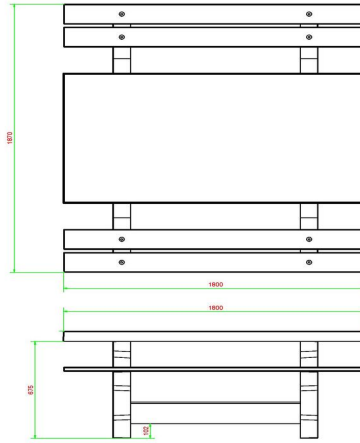

HeBlad
www.HeBlad.com
PS.DL.AB
± 720 KG.

Specifications Picnic table DeLuxe Anthracite-Concrete

Product code	PS.DL.AB	Seat height	50 cm
Colour	Anthracite concrete	Material seat	Bamboo
Dimensions (L x W x H)	180 x 187 x 75 cm	Distance legs	111 cm (center to center)
Dimensions tabletop (L x W)	180 x 90 cm	Weight	720 kg
Tabletop thickness	7 cm	Number of seats	8

Related products 75 cm

Our products are delivered from our factory in the Netherlands.