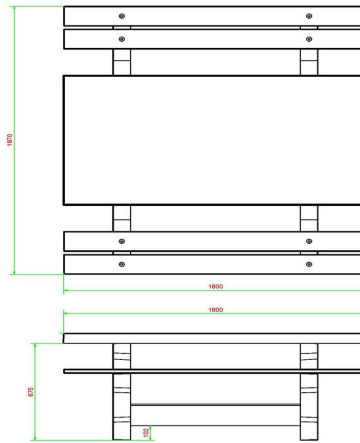

Picnic table DeLuxe Anthracite-Concrete

Product code: PS.DL.AB

£ 2,650.00 excl. VAT
(£ 3,180.00 incl. VAT)

Table is suitable for 4 adults. Ideal for public space. Because of the weight, the table stays in place for years.
The seats are made from very durable pressed bamboo.

The entire set is made of colored concrete. This means that the anthracite color is not created by painting, but the concrete is also colored anthracite inside.
Thanks to this method of colors, the concrete look of a concrete table has been retained.

22 December 2024 - Prices subject to change

Our products are delivered from our factory in the Netherlands.

HeBlad
www.HeBlad.com
PS.DL.AB
± 720 KG.

Specifications Picnic table DeLuxe Anthracite-Concrete

Product code	PS.DL.AB	Seat height	50 cm
Colour	Anthracite concrete	Material seat	Bamboo
Dimensions (L x W x H)	180 x 187 x 75 cm	Distance legs	111 cm (center to center)
Dimensions tabletop (L x W)	180 x 90 cm	Weight	720 kg
Tabletop thickness	7 cm	Number of seats	8