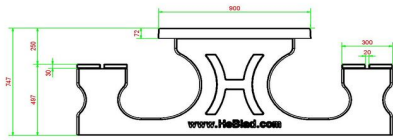

HeBlad
www.HeBlad.com
PS.DL.AB
± 720 KG.

Specifications Picnic table DeLuxe Anthracite-Concrete

Product code	PS.DL.AB	Seat height	50 cm
Colour	Anthracite concrete	Material seat	Bamboo
Dimensions (L x W x H)	180 x 187 x 75 cm	Distance legs	111 cm (center to center)
Dimensions tabletop (L x W)	180 x 90 cm	Weight	720 kg
Tabletop thickness	7 cm	Number of seats	8