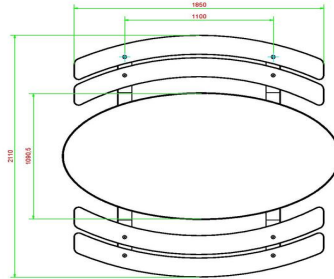

The oval shapes can be perfectly combined with our concrete oval benches. But the curves of the foot volleyball tables also match perfectly with this picnic table.

Contact HeBlad

Do you have any questions about our products, delivery conditions or would you like to place an order? Please contact us or order directly online.

HeBlad
www.HeBlad.com
PS.DLAB.OV
± 750 KG.

Specifications Picnic table DeLuxe Oval Anthracite-Concrete

Product code	PS.DLAB.OV	Seat height	50 cm
Colour	Anthracite concrete	Material seat	Bamboo
Dimensions (L x W x H)	211 x 205 x 75 cm	Distance legs	110 cm (center to center)
Dimensions tabletop (L x W)	205 x 110 cm	Weight	750 kg
Tabletop thickness	7 cm	Number of seats	8