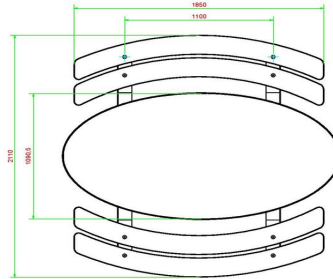

Picnic table DeLuxe Oval Anthracite-Concrete

Product code: PS.DLAB.OV

£ 2,950.00 excl. VAT
(£ 3,540.00 incl. VAT)

You can catch up on this picnic set in a round.
The bamboo seats also give a comfortable feeling to sit on during the winter.

22 December 2024 - Prices subject to change

Our products are delivered from our factory in the Netherlands.

HeBlad
www.HeBlad.com
PS.DLAB.OV
± 750 KG.

Specifications Picnic table DeLuxe Oval Anthracite-Concrete

Product code	PS.DLAB.OV	Seat height	50 cm
Colour	Anthracite concrete	Material seat	Bamboo
Dimensions (L x W x H)	211 x 205 x 75 cm	Distance legs	110 cm (center to center)
Dimensions tabletop (L x W)	205 x 110 cm	Weight	750 kg
Tabletop thickness	7 cm	Number of seats	8

Related products 75 cm

PS.DL.OV

PS.DL.A

PS.STAB.OV

OP.PS.AB

PS.DLAB.RT

Our products are delivered from our factory in the Netherlands.