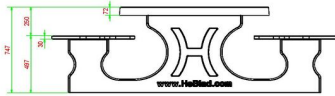

The oval shapes can be perfectly combined with our concrete oval benches. But the curves of the foot volleyball tables also match perfectly with this picnic table.

Contact HeBlad

Do you have any questions about our products, delivery conditions or would you like to place an order? Please contact us or order directly online.

HeBlad
www.HeBlad.com
PS.DLAB.OV
± 750 KG.

Specifications Picnic table DeLuxe Oval Anthracite-Concrete

Product code	PS.DLAB.OV	Seat height	50 cm
Colour	Anthracite concrete	Material seat	Bamboo
Dimensions (L x W x H)	211 x 205 x 75 cm	Distance legs	110 cm (center to center)
Dimensions tabletop (L x W)	205 x 110 cm	Weight	750 kg
Tabletop thickness	7 cm	Number of seats	8