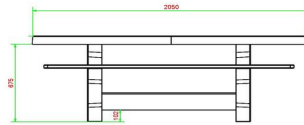

The oval shapes can be perfectly combined with our concrete oval benches. But the curves of the foot volleyball tables also match perfectly with this picnic table.

Contact HeBlad

Do you have any questions about our products, delivery conditions or would you like to place an order? Please contact us or order directly online.

HeBlad
www.HeBlad.com
PS.DLAB.OV
± 750 KG.

Specifications Picnic table DeLuxe Oval Anthracite-Concrete

Product code	PS.DLAB.OV	Seat height	50 cm
Colour	Anthracite concrete	Material seat	Bamboo
Dimensions (L x W x H)	211 x 205 x 75 cm	Distance legs	110 cm (center to center)
Dimensions tabletop (L x W)	205 x 110 cm	Weight	750 kg
Tabletop thickness	7 cm	Number of seats	8