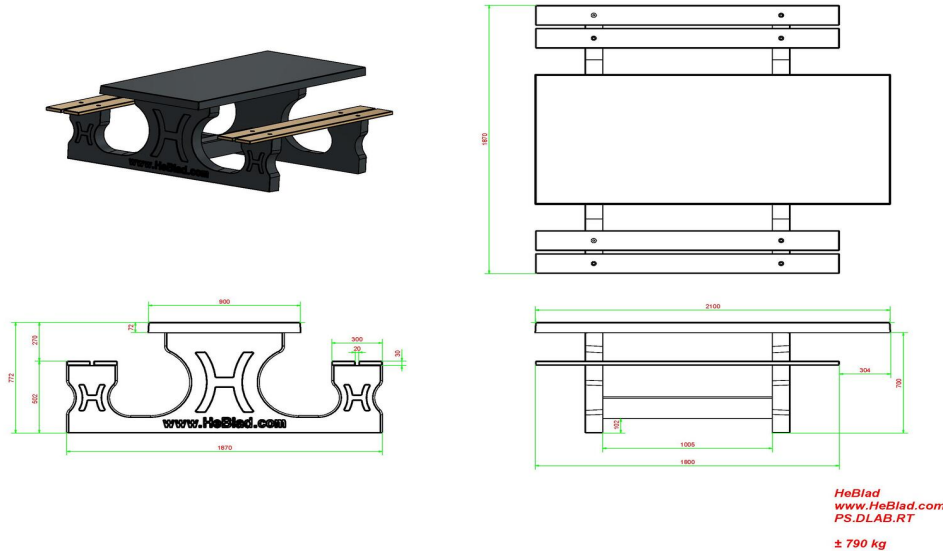

Specifications Picnic table DeLuxe Anthracite-Concrete Wheelchair accessible

Product code	PS.DLAB.RT	Seat height	50 cm
Colour	Anthracite concrete	Material seat	Bamboo
Dimensions (L x W x H)	210 x 187 x 77 cm	Distance legs	111 cm (center to center)
Dimensions tabletop (L x W)	210 x 90 cm	Weight	790 kg
Tabletop thickness	7 cm	Number of seats	7

Related products 77 cm

Our products are delivered from our factory in the Netherlands.