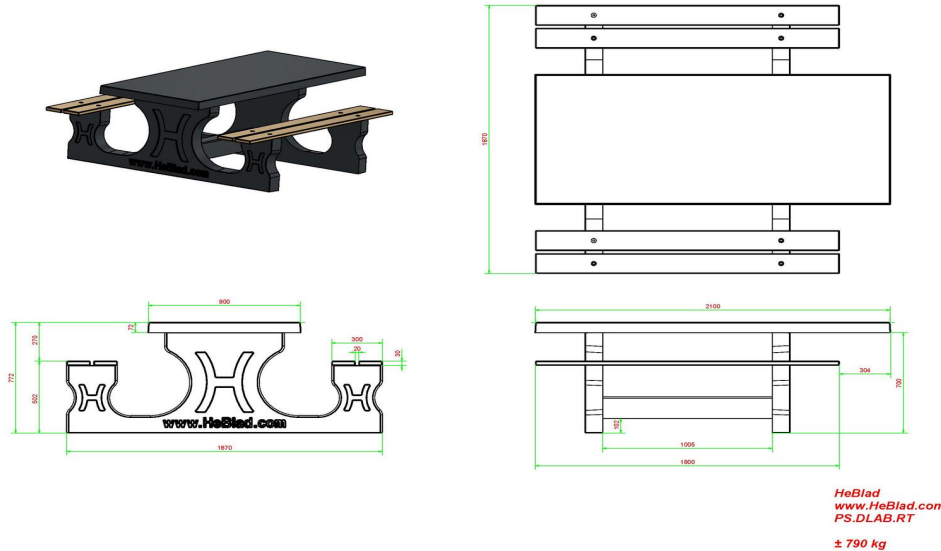

Specifications Picnic table DeLuxe Anthracite-Concrete Wheelchair accessible

Product code	PS.DLAB.RT	Seat height	50 cm
Colour	Anthracite concrete	Material seat	Bamboo
Dimensions (L x W x H)	210 x 187 x 77 cm	Distance legs	111 cm (center to center)
Dimensions tabletop (L x W)	210 x 90 cm	Weight	790 kg
Tabletop thickness	7 cm	Number of seats	7

Related products 77 cm

Our products are delivered from our factory in the Netherlands.