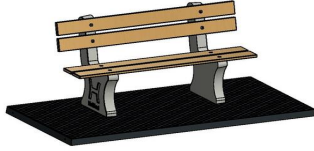

Park Bench with bottom plate Anthracite-Concrete

Product code: BB.PBAB.OP

£ 2,250.00 excl. VAT
(£ 2,700.00 incl. VAT)

This park bench coloured through and through in anthracite is ideal for communities and park management. The benches are eye pleasing and above all extremely strong through the solid construction of the heavy legs. Because these legs are moulded in one piece together with the bottom plate you get a hardening underneath the bench as well.

21 December 2024 - Prices subject to change

Our products are delivered from our factory in the Netherlands.

HeBlad
www.HeBlad.com
BB.PBAB.OP
gewicht ± 700 KG.

Specifications Park Bench with bottom plate Anthracite-Concrete

Product code	BB.PBAB.OP	Material seat	Bamboo
Colour	Anthracite concrete	Number of seats	4
Dimensions (L x W x H)	248 x 120 x 103 cm	Dimensions base plate (L x W x H)	1200 x 700 x 7 cm
Dimensions seat	180 x 30 cm	Finishing base plate	Anti-slip (window) profile
Seat height	49 cm	Weight	700 kg