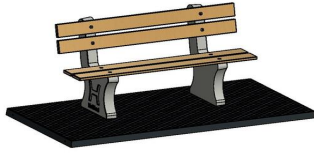

Park Bench with bottom plate Anthracite-Concrete

Product code: BB.PBAB.OP

£ 2,300.00 excl. VAT
(£ 2,760.00 incl. VAT)

This park bench coloured through and through in anthracite is ideal for communities and park management. The benches are eye pleasing and above all extremely strong through the solid construction of the heavy legs. Because these legs are moulded in one piece together with the bottom plate you get a hardening underneath the bench as well.

21 January 2025 - Prices subject to change

Our products are delivered from our factory in the Netherlands.

HeBlad
www.HeBlad.com
BB.PBAB.OP
gewicht ± 700 KG.

Specifications Park Bench with bottom plate Anthracite-Concrete

Product code	BB.PBAB.OP	Material seat	Bamboo
Colour	Anthracite concrete	Number of seats	4
Dimensions (L x W x H)	248 x 120 x 103 cm	Dimensions base plate (L x W x H)	1200 x 700 x 7 cm
Dimensions seat	180 x 30 cm	Finishing base plate	Anti-slip (window) profile
Seat height	49 cm	Weight	700 kg