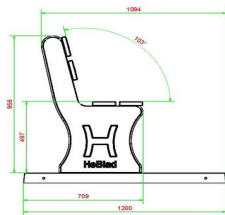

Park Bench with bottom plate Anthracite-Concrete

Product code: BB.PBAB.OP

£ 2,300.00 excl. VAT
(£ 2,760.00 incl. VAT)

This park bench coloured through and through in anthracite is ideal for communities and park management. The benches are eye pleasing and above all extremely strong through the solid construction of the heavy legs. Because these legs are moulded in one piece together with the bottom plate you get a hardening underneath the bench as well.

21 January 2025 - Prices subject to change

Our products are delivered from our factory in the Netherlands.

HeBlad
www.HeBlad.com
BB.PBAB.OP
gewicht ± 700 KG.

Specifications Park Bench with bottom plate Anthracite-Concrete

Product code	BB.PBAB.OP	Material seat	Bamboo
Colour	Anthracite concrete	Number of seats	4
Dimensions (L x W x H)	248 x 120 x 103 cm	Dimensions base plate (L x W x H)	1200 x 700 x 7 cm
Dimensions seat	180 x 30 cm	Finishing base plate	Anti-slip (window) profile
Seat height	49 cm	Weight	700 kg