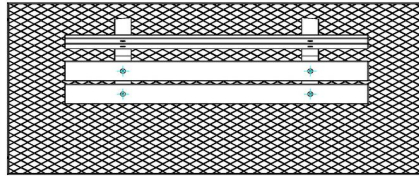

Park Bench with bottom plate Anthracite-Concrete

Product code: BB.PBAB.OP

£ 2,250.00 excl. VAT
(£ 2,700.00 incl. VAT)

This park bench coloured through and through in anthracite is ideal for communities and park management. The benches are eye pleasing and above all extremely strong through the solid construction of the heavy legs. Because these legs are moulded in one piece together with the bottom plate you get a hardening underneath the bench as well.

21 December 2024 - Prices subject to change

Our products are delivered from our factory in the Netherlands.

HeBlad
www.HeBlad.com
BB.PBAB.OP
gewicht ± 700 KG.

Specifications Park Bench with bottom plate Anthracite-Concrete

Product code	BB.PBAB.OP	Material seat	Bamboo
Colour	Anthracite concrete	Number of seats	4
Dimensions (L x W x H)	248 x 120 x 103 cm	Dimensions base plate (L x W x H)	1200 x 700 x 7 cm
Dimensions seat	180 x 30 cm	Finishing base plate	Anti-slip (window) profile
Seat height	49 cm	Weight	700 kg