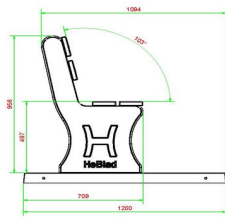

Park Bench with bottom plate Anthracite-Concrete

Product code: BB.PBAB.OP

£ 2,250.00 excl. VAT
(£ 2,700.00 incl. VAT)

This park bench coloured through and through in anthracite is ideal for communities and park management. The benches are eye pleasing and above all extremely strong through the solid construction of the heavy legs. Because these legs are moulded in one piece together with the bottom plate you get a hardening underneath the bench as well.

21 December 2024 - Prices subject to change

Our products are delivered from our factory in the Netherlands.

HeBlad
www.HeBlad.com
BB.PBAB.OP
gewicht ± 700 KG.

Specifications Park Bench with bottom plate Anthracite-Concrete

Product code	BB.PBAB.OP	Material seat	Bamboo
Colour	Anthracite concrete	Number of seats	4
Dimensions (L x W x H)	248 x 120 x 103 cm	Dimensions base plate (L x W x H)	1200 x 700 x 7 cm
Dimensions seat	180 x 30 cm	Finishing base plate	Anti-slip (window) profile
Seat height	49 cm	Weight	700 kg

Related products 103 degrees

BB.PB.OP

BB.PBT.AB

BB.DL.OP.ZL

BB.DLAB.OP

BB.DL.OV

Our products are delivered from our factory in the Netherlands.