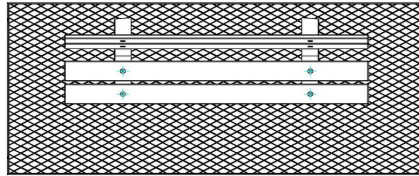

Park Bench with bottom plate Anthracite-Concrete

Product code: BB.PBAB.OP

£ 2,300.00 excl. VAT
(£ 2,760.00 incl. VAT)

This park bench coloured through and through in anthracite is ideal for communities and park management. The benches are eye pleasing and above all extremely strong through the solid construction of the heavy legs. Because these legs are moulded in one piece together with the bottom plate you get a hardening underneath the bench as well.

21 January 2025 - Prices subject to change

Our products are delivered from our factory in the Netherlands.

HeBlad
www.HeBlad.com
BB.PBAB.OP
gewicht ± 700 KG.

Specifications Park Bench with bottom plate Anthracite-Concrete

Product code	BB.PBAB.OP	Material seat	Bamboo
Colour	Anthracite concrete	Number of seats	4
Dimensions (L x W x H)	248 x 120 x 103 cm	Dimensions base plate (L x W x H)	1200 x 700 x 7 cm
Dimensions seat	180 x 30 cm	Finishing base plate	Anti-slip (window) profile
Seat height	49 cm	Weight	700 kg