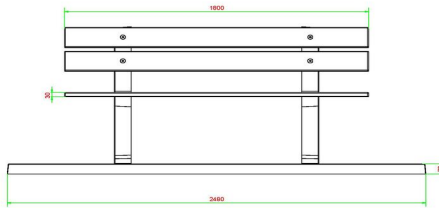

Park Bench with bottom plate Anthracite-Concrete

Product code: BB.PBAB.OP

£ 2,250.00 excl. VAT
(£ 2,700.00 incl. VAT)

This park bench coloured through and through in anthracite is ideal for communities and park management. The benches are eye pleasing and above all extremely strong through the solid construction of the heavy legs. Because these legs are moulded in one piece together with the bottom plate you get a hardening underneath the bench as well.

21 December 2024 - Prices subject to change

Our products are delivered from our factory in the Netherlands.

HeBlad
www.HeBlad.com
BB.PBAB.OP
gewicht ± 700 KG.

Specifications Park Bench with bottom plate Anthracite-Concrete

Product code	BB.PBAB.OP	Material seat	Bamboo
Colour	Anthracite concrete	Number of seats	4
Dimensions (L x W x H)	248 x 120 x 103 cm	Dimensions base plate (L x W x H)	1200 x 700 x 7 cm
Dimensions seat	180 x 30 cm	Finishing base plate	Anti-slip (window) profile
Seat height	49 cm	Weight	700 kg