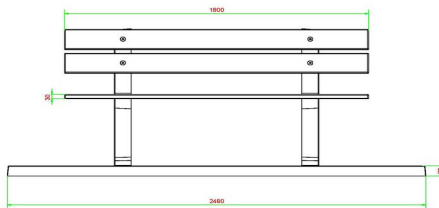

Park Bench with bottom plate Anthracite-Concrete

Product code: BB.PBAB.OP

£ 2,300.00 excl. VAT
(£ 2,760.00 incl. VAT)

This park bench coloured through and through in anthracite is ideal for communities and park management. The benches are eye pleasing and above all extremely strong through the solid construction of the heavy legs. Because these legs are moulded in one piece together with the bottom plate you get a hardening underneath the bench as well.

21 January 2025 - Prices subject to change

Our products are delivered from our factory in the Netherlands.

HeBlad
www.HeBlad.com
BB.PBAB.OP
gewicht ± 700 KG.

Specifications Park Bench with bottom plate Anthracite-Concrete

Product code	BB.PBAB.OP	Material seat	Bamboo
Colour	Anthracite concrete	Number of seats	4
Dimensions (L x W x H)	248 x 120 x 103 cm	Dimensions base plate (L x W x H)	1200 x 700 x 7 cm
Dimensions seat	180 x 30 cm	Finishing base plate	Anti-slip (window) profile
Seat height	49 cm	Weight	700 kg