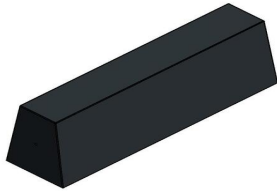

Bench Standard Anthracite-Concrete

Product code: BB.ST.AB

£ 1,725.00 excl. VAT
(£ 2,070.00 incl. VAT)

With this exquisite anthracite-coloured concrete bench you can easily create seatings or seat corners.

This concrete bench is not lacquered but is made of coloured concrete, with the result that the bench is coloured through and through.

Due to its weight this bench is perfect for using a separation.

15 January 2025 - Prices subject to change

Our products are delivered from our factory in the Netherlands.

HeBlad
www.HeBlad.com
BB.ST.AB
Gewicht ± 800 KG

Specifications Bench Standard Anthracite-Concrete

Product code	BB.ST.AB	Seat height	50 cm
Colour	Anthracite concrete	Material seat	Beton
Dimensions (L x W x H)	180 x 47,5 x 50 cm	Number of seats	4
Dimensions seat	175 x 30 cm	Weight	800 kg