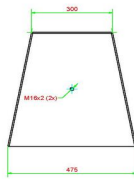

Our products are delivered from our factory in the Netherlands.

HeBlad
www.HeBlad.com
BB.ST.AB
Gewicht ± 800 KG

Specifications Bench Standard Anthracite-Concrete

Product code	BB.ST.AB	Seat height	50 cm
Colour	Anthracite concrete	Material seat	Beton
Dimensions (L x W x H)	180 x 47,5 x 50 cm	Number of seats	4
Dimensions seat	175 x 30 cm	Weight	800 kg