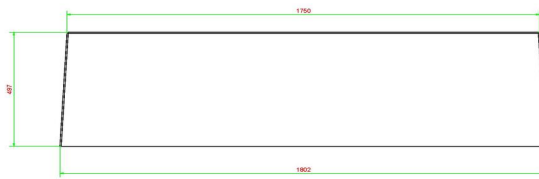

Bench Standard Anthracite-Concrete

Product code: BB.ST.AB

£ 1,725.00 excl. VAT
(£ 2,070.00 incl. VAT)

With this exquisite anthracite-coloured concrete bench you can easily create seatings or seat corners.

This concrete bench is not lacquered but is made of coloured concrete, with the result that the bench is coloured through and through.

Due to its weight this bench is perfect for using a separation.

15 January 2025 - Prices subject to change

Our products are delivered from our factory in the Netherlands.

HeBlad
www.HeBlad.com
BB.ST.AB
Gewicht ± 800 KG

Specifications Bench Standard Anthracite-Concrete

Product code	BB.ST.AB	Seat height	50 cm
Colour	Anthracite concrete	Material seat	Beton
Dimensions (L x W x H)	180 x 47,5 x 50 cm	Number of seats	4
Dimensions seat	175 x 30 cm	Weight	800 kg