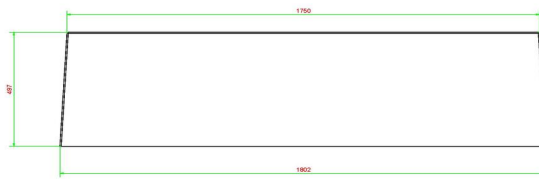

HeBlad
www.HeBlad.com
BB.ST.AB
Gewicht ± 800 KG

Specifications Bench Standard Anthracite-Concrete

Product code	BB.ST.AB	Seat height	50 cm
Colour	Anthracite concrete	Material seat	Beton
Dimensions (L x W x H)	180 x 47,5 x 50 cm	Number of seats	4
Dimensions seat	175 x 30 cm	Weight	800 kg