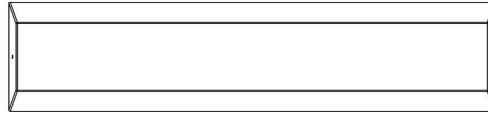

This concrete bench is not lacquered but is made of coloured concrete, with the result that the bench is coloured through and through.

Due to its weight this bench is perfect for using a separation.

15 January 2025 - Prices subject to change

Our products are delivered from our factory in the Netherlands.

HeBlad
www.HeBlad.com
BB.ST.AB
Gewicht ± 800 KG

Specifications Bench Standard Anthracite-Concrete

Product code	BB.ST.AB	Seat height	50 cm
Colour	Anthracite concrete	Material seat	Beton
Dimensions (L x W x H)	180 x 47,5 x 50 cm	Number of seats	4
Dimensions seat	175 x 30 cm	Weight	800 kg