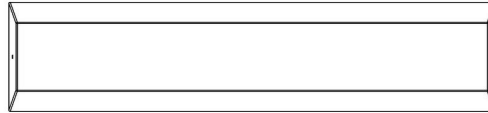

HeBlad
www.HeBlad.com
BB.ST.AB
Gewicht ± 800 KG

Specifications Bench Standard Anthracite-Concrete

Product code	BB.ST.AB	Seat height	50 cm
Colour	Anthracite concrete	Material seat	Beton
Dimensions (L x W x H)	180 x 47,5 x 50 cm	Number of seats	4
Dimensions seat	175 x 30 cm	Weight	800 kg