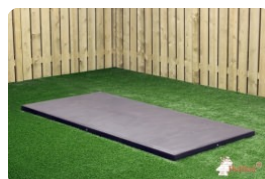

OP.BB.AB

Our products are delivered from our factory in the Netherlands.