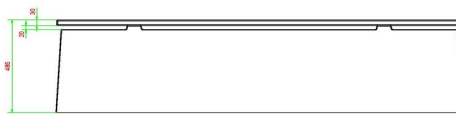

£ 1,775.00 excl. VAT
(£ 2,130.00 incl. VAT)

27 December 2024 - Prices subject to change

Our products are delivered from our factory in the Netherlands.

HeBlad
www.HeBlad.com
BB.DL.AB
gewicht ± 475 KG.

Specifications Bench DeLuxe Anthracite-Concrete

| | | | |
|------------------------|---------------------|-----------------|--------|
| Product code | BB.DL.AB | Seat height | 50 cm |
| Colour | Anthracite concrete | Material seat | Bamboo |
| Dimensions (L x W x H) | 180 x 45 x 50 cm | Number of seats | 4 |
| Dimensions seat | 180 x 30 cm | Weight | 700 kg |