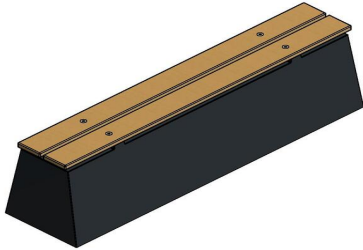

Bench DeLuxe Anthracite-Concrete

Product code: BB.DL.AB

Concrete anthracite-coloured bench. As this bench is not lacquered, but entirely consists of anthracite-concrete this “Concrete look” is a feast for the eye. Ideal in public places. The seatings are of bamboo. Strong, solid and durable.

£ 1,775.00 excl. VAT
(£ 2,130.00 incl. VAT)

27 December 2024 - Prices subject to change

Our products are delivered from our factory in the Netherlands.

HeBlad
www.HeBlad.com
BB.DL.AB
gewicht ± 475 KG.

Specifications Bench DeLuxe Anthracite-Concrete

| | | | |
|------------------------|---------------------|-----------------|--------|
| Product code | BB.DL.AB | Seat height | 50 cm |
| Colour | Anthracite concrete | Material seat | Bamboo |
| Dimensions (L x W x H) | 180 x 45 x 50 cm | Number of seats | 4 |
| Dimensions seat | 180 x 30 cm | Weight | 700 kg |