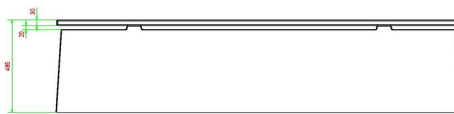

HeBlad
www.HeBlad.com
BB.DL.AB
gewicht ± 700 KG.

Specifications Bench DeLuxe Anthracite-Concrete

Product code	BB.DL.AB	Seat height	50 cm
Colour	Anthracite concrete	Material seat	Bamboo
Dimensions (L x W x H)	180 x 45 x 50 cm	Number of seats	4
Dimensions seat	180 x 30 cm	Weight	700 kg