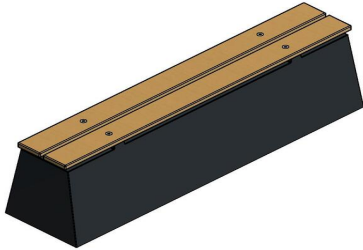

head office address

HeBlad BV

Diamantweg 22
NL - 5527 LC Hapert

Ask your questions about the deluxe anthracite concrete bench
You can be assured of years of enjoyment from the DeLuxe anthracite concrete bench because of its solidity and weather resistance. Are you afraid that the concrete bench is not suitable for your site? It may be wise to use the base plate to place the DeLuxe anthracite concrete bench on for more stability. If you have any questions, please contact us, we will be happy to advise you.

HeBlad
www.HeBlad.com
BB.DL.AB
gewicht ± 700 KG.

Specifications Bench DeLuxe Anthracite-Concrete

Product code	BB.DL.AB	Seat height	50 cm
Colour	Anthracite concrete	Material seat	Bamboo
Dimensions (L x W x H)	180 x 45 x 50 cm	Number of seats	4
Dimensions seat	180 x 30 cm	Weight	700 kg