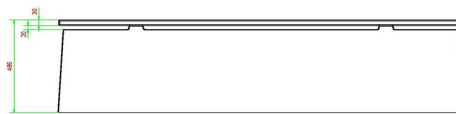

HeBlad
www.HeBlad.com
BB.DL.AB
gewicht ± 700 KG.

Specifications Bench DeLuxe Anthracite-Concrete

Product code	BB.DL.AB	Seat height	50 cm
Colour	Anthracite concrete	Material seat	Bamboo
Dimensions (L x W x H)	180 x 45 x 50 cm	Number of seats	4
Dimensions seat	180 x 30 cm	Weight	700 kg