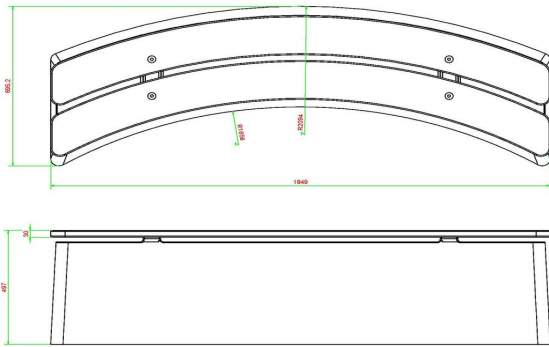

## Bench DeLuxe Oval Anthracite-Concrete

Product code: BB.DLAB.OV

**£ 1,975.00** excl. VAT  
(£ 2,370.00 incl. VAT)

With this beautiful bench in anthracite-colour, you can arrange a schoolyard in a playful manner.

This bench can be placed in a winding form over the schoolyard or around a tree as a tree bench. Looking at the reference pictures of this model you surely get more ideas.

This concrete bench is not lacquered or painted, but moulded anthracite-coloured concrete, whereupon the bench has this colour through and through.

The heavy weight makes it possible to use the bench as a separation.

21 January 2025 - Prices subject to change

*Our products are delivered from our factory in the Netherlands.*

HeBlad  
www.HeBlad.com  
BB.DLA.OV  
gewicht ± 825 KG.

## Specifications Bench DeLuxe Oval Anthracite-Concrete

Product code	BB.DLAB.OV	Material seat	Bamboo
Colour	Anthracite concrete	Number of seats	4
Dimensions (L x W x H)	185 x 70 x 50 cm	Weight	825 kg
Seat height	50 cm		