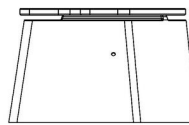

HeBlad
www.HeBlad.com
BB.DLA.OV
gewicht ± 825 KG.

Specifications Bench DeLuxe Oval Anthracite-Concrete

Product code	BB.DLAB.OV	Material seat	Bamboo
Colour	Anthracite concrete	Number of seats	4
Dimensions (L x W x H)	185 x 70 x 50 cm	Weight	825 kg
Seat height	50 cm