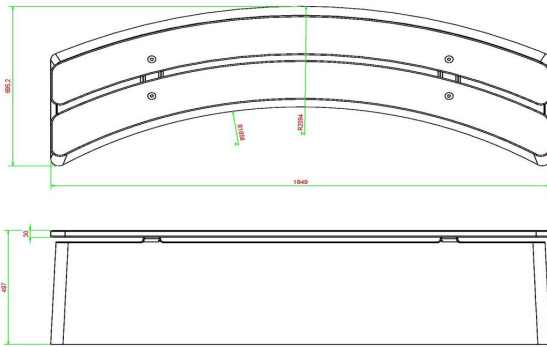

Bench DeLuxe Oval Anthracite-Concrete

Product code: BB.DLAB.OV

£ 2,025.00 excl. VAT
(£ 2,430.00 incl. VAT)

With this beautiful bench in anthracite-colour, you can arrange a schoolyard in a playful manner.

This bench can be placed in a winding form over the schoolyard or around a tree as a tree bench. Looking at the reference pictures of this model you surely get more ideas.

This concrete bench is not lacquered or painted, but moulded anthracite-coloured concrete, whereupon the bench has this colour through and through.

The heavy weight makes it possible to use the bench as a separation.

21 December 2024 - Prices subject to change

Our products are delivered from our factory in the Netherlands.

HeBlad
www.HeBlad.com
BB.DLAB.OV
gewicht ± 550 KG.

Specifications Bench DeLuxe Oval Anthracite-Concrete

Product code	BB.DLAB.OV	Material seat	Bamboo
Colour	Anthracite concrete	Number of seats	4
Dimensions (L x W x H)	185 x 70 x 50 cm	Weight	825 kg
Seat height	50 cm		