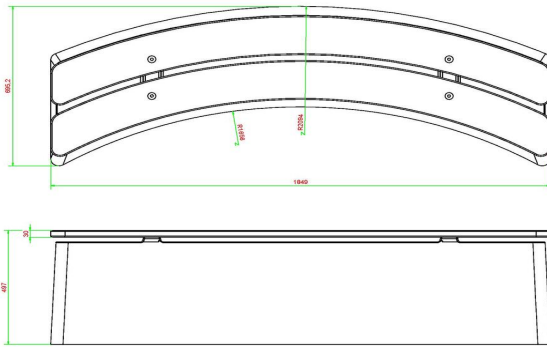

How big is the DeLuxe concrete bench?

The dimensions of this concrete bench DeLuxe Ovaal are 185 x 70 x 50. The perfect size for a comfortable sitting position. Are you curious whether this bench fits your site? Or would you like to install several benches and do you need help organizing your site? Then be sure to contact us. We are happy to think and calculate along with you.

head office address

HeBlad BV

Diamantweg 22
NL - 5527 LC Hapert

Other products from HeBlad

Because all HeBlad products are made from the same concrete, all items can easily be combined with each other. How about a nice picnic set, sturdy ping pong table or other game table? The possible combinations are endless.

HeBlad
www.HeBlad.com
BB.DLA.OV
gewicht ± 825 KG.

Specifications Bench DeLuxe Oval Anthracite-Concrete

Product code	BB.DLAB.OV	Material seat	Bamboo
Colour	Anthracite concrete	Number of seats	4
Dimensions (L x W x H)	185 x 70 x 50 cm	Weight	825 kg
Seat height	50 cm		