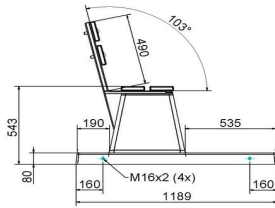

The Balance, 7th floor, Pinfold Street
S1 2GU Sheffield, South Yorkshire
T. 0114 352 0110
info@HeBlad.co.uk
www.HeBlad.co.uk

head office address

HeBlad BV

Diamantweg 22
NL - 5527 LC Hapert

Because all HeBlad products are produced in the same place, our own factory in Hapert, the Netherlands, combinations of products are easy to arrange. You are also assured of fast delivery times and clear communication. When you order multiple products from HeBlad, you will also receive an attractive discount on the second or subsequent item. So feel free to place a beautiful picnic set or game table next to the concrete bench.

HeBlad
www.HeBlad.com
BB.DLAB.OP
gewicht ± 1200 KG.

Specifications Bench DeLuxe with bottom plate and backrest Anthracite-Concrete

Product code	BB.DLAB.OP	Seating corner	103 degrees
Colour	Anthracite concrete	Number of seats	4
Dimensions (L x W x H)	219,5 x 119 x 103 cm	Dimensions base plate (L x W x H)	2195 x 119 x 8 cm
Seat height	45 cm	Finishing base plate	Smooth concrete
Dimensions seat	180 x 30 cm	Weight	1230 kg