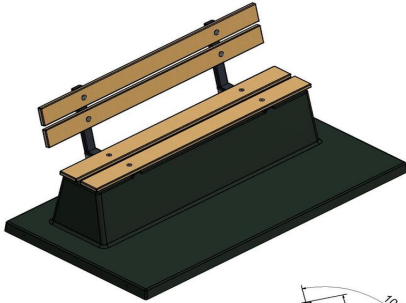

The Balance, 7th floor, Pinfold Street
S1 2GU Sheffield, South Yorkshire
T. 0114 352 0110
info@HeBlad.co.uk
www.HeBlad.co.uk

head office address

HeBlad BV

Diamantweg 22
NL - 5527 LC Hapert

Because all HeBlad products are produced in the same place, our own factory in Hapert, the Netherlands, combinations of products are easy to arrange. You are also assured of fast delivery times and clear communication. When you order multiple products from HeBlad, you will also receive an attractive discount on the second or subsequent item. So feel free to place a beautiful picnic set or game table next to the concrete bench.

HeBlad
www.HeBlad.com
BB.DLAB.OP
gewicht ± 1200 KG.

Specifications Bench DeLuxe with bottom plate and backrest Anthracite-Concrete

Product code	BB.DLAB.OP	Seating corner	103 degrees
Colour	Anthracite concrete	Number of seats	4
Dimensions (L x W x H)	219,5 x 119 x 103 cm	Dimensions base plate (L x W x H)	2195 x 119 x 8 cm
Seat height	45 cm	Finishing base plate	Smooth concrete
Dimensions seat	180 x 30 cm	Weight	1230 kg