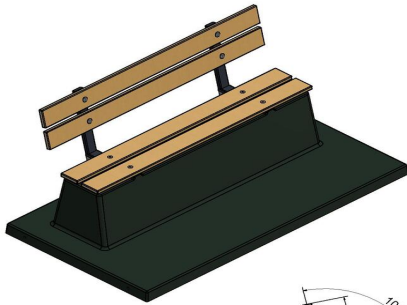

**Bench DeLuxe with bottom plate and backrest**  
**Anthracite-Concrete**

Product code: BB.DLAB.OP

Concrete bench with backrest and concrete bottom plate, entirely made in one piece of anthracite-coloured concrete – through and through. These benches are made for placing in the grass or in a park. Contrary to our open park benches this bench is closed under the seating, that makes it easier to maintain a clean place.

**£ 2,125.00** excl. VAT  
(£ 2,550.00 incl. VAT)

22 December 2024 - Prices subject to change

*Our products are delivered from our factory in the Netherlands.*

HeBlad  
www.HeBlad.com  
BB.DLAB.OP  
gewicht ± 1200 KG.

## Specifications Bench DeLuxe with bottom plate and backrest Anthracite-Concrete

Product code	BB.DLAB.OP	Seating corner	103 degrees
Colour	Anthracite concrete	Number of seats	4
Dimensions (L x W x H)	219,5 x 119 x 103 cm	Dimensions base plate (L x W x H)	2195 x 119 x 8 cm
Seat height	45 cm	Finishing base plate	Smooth concrete
Dimensions seat	180 x 30 cm	Weight	1230 kg