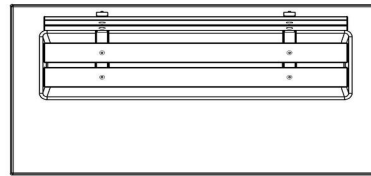

**Bench DeLuxe with bottom plate and backrest**  
**Anthracite-Concrete**

Product code: BB.DLAB.OP

Concrete bench with backrest and concrete bottom plate, entirely made in one piece of anthracite-coloured concrete – through and through. These benches are made for placing in the grass or in a park. Contrary to our open park benches this bench is closed under the seating, that makes it easier to maintain a clean place.

**£ 2,125.00** excl. VAT  
(£ 2,550.00 incl. VAT)

22 December 2024 - Prices subject to change

*Our products are delivered from our factory in the Netherlands.*

HeBlad  
www.HeBlad.com  
BB.DLAB.OP  
gewicht ± 1200 KG.

## Specifications Bench DeLuxe with bottom plate and backrest Anthracite-Concrete

Product code	BB.DLAB.OP	Seating corner	103 degrees
Colour	Anthracite concrete	Number of seats	4
Dimensions (L x W x H)	219,5 x 119 x 103 cm	Dimensions base plate (L x W x H)	2195 x 119 x 8 cm
Seat height	45 cm	Finishing base plate	Smooth concrete
Dimensions seat	180 x 30 cm	Weight	1230 kg