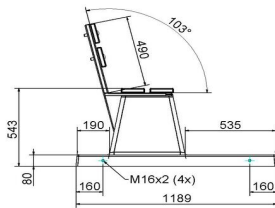

**£ 2,125.00** excl. VAT  
(£ 2,550.00 incl. VAT)

22 December 2024 - Prices subject to change

*Our products are delivered from our factory in the Netherlands.*

HeBlad  
www.HeBlad.com  
BB.DLAB.OP  
gewicht ± 1200 KG.

## Specifications Bench DeLuxe with bottom plate and backrest Anthracite-Concrete

Product code	BB.DLAB.OP	Seating corner	103 degrees
Colour	Anthracite concrete	Number of seats	4
Dimensions (L x W x H)	219,5 x 119 x 103 cm	Dimensions base plate (L x W x H)	2195 x 119 x 8 cm
Seat height	45 cm	Finishing base plate	Smooth concrete
Dimensions seat	180 x 30 cm	Weight	1230 kg