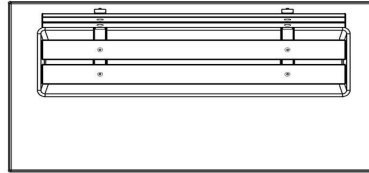

The Balance, 7th floor, Pinfold Street
S1 2GU Sheffield, South Yorkshire
T. 0114 352 0110
info@HeBlad.co.uk
www.HeBlad.co.uk

head office address

HeBlad BV

Diamantweg 22
NL - 5527 LC Hapert

Because all HeBlad products are produced in the same place, our own factory in Hapert, the Netherlands, combinations of products are easy to arrange. You are also assured of fast delivery times and clear communication. When you order multiple products from HeBlad, you will also receive an attractive discount on the second or subsequent item. So feel free to place a beautiful picnic set or game table next to the concrete bench.

HeBlad
www.HeBlad.com
BB.DLAB.OP
gewicht ± 1200 KG.

Specifications Bench DeLuxe with bottom plate and backrest Anthracite-Concrete

Product code	BB.DLAB.OP	Seating corner	103 degrees
Colour	Anthracite concrete	Number of seats	4
Dimensions (L x W x H)	219,5 x 119 x 103 cm	Dimensions base plate (L x W x H)	2195 x 119 x 8 cm
Seat height	45 cm	Finishing base plate	Smooth concrete
Dimensions seat	180 x 30 cm	Weight	1230 kg