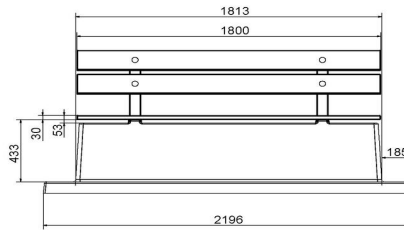

The Balance, 7th floor, Pinfold Street
S1 2GU Sheffield, South Yorkshire
T. 0114 352 0110
info@HeBlad.co.uk
www.HeBlad.co.uk

head office address

HeBlad BV

Diamantweg 22
NL - 5527 LC Hapert

Because all HeBlad products are produced in the same place, our own factory in Hapert, the Netherlands, combinations of products are easy to arrange. You are also assured of fast delivery times and clear communication. When you order multiple products from HeBlad, you will also receive an attractive discount on the second or subsequent item. So feel free to place a beautiful picnic set or game table next to the concrete bench.

HeBlad
www.HeBlad.com
BB.DLAB.OP
gewicht ± 1200 KG.

Specifications Bench DeLuxe with bottom plate and backrest Anthracite-Concrete

Product code	BB.DLAB.OP	Seating corner	103 degrees
Colour	Anthracite concrete	Number of seats	4
Dimensions (L x W x H)	219,5 x 119 x 103 cm	Dimensions base plate (L x W x H)	2195 x 119 x 8 cm
Seat height	45 cm	Finishing base plate	Smooth concrete
Dimensions seat	180 x 30 cm	Weight	1230 kg