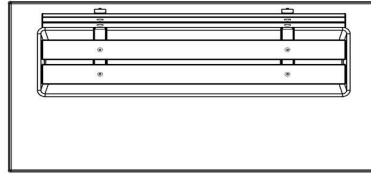

HeBlad
www.HeBlad.com
BB.DLAB.OP
gewicht ± 1200 KG.

Specifications Bench DeLuxe with bottom plate and backrest Anthracite-Concrete

Product code	BB.DLAB.OP	Seating corner	103 degrees
Colour	Anthracite concrete	Number of seats	4
Dimensions (L x W x H)	219,5 x 119 x 103 cm	Dimensions base plate (L x W x H)	2195 x 119 x 8 cm
Seat height	45 cm	Finishing base plate	Smooth concrete
Dimensions seat	180 x 30 cm	Weight	1230 kg