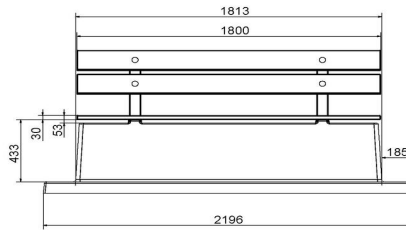

The Balance, 7th floor, Pinfold Street
S1 2GU Sheffield, South Yorkshire
T. 0114 352 0110
info@HeBlad.co.uk
www.HeBlad.co.uk

head office address

HeBlad BV

Diamantweg 22
NL - 5527 LC Hapert

Because all HeBlad products are produced in the same place, our own factory in Hapert, the Netherlands, combinations of products are easy to arrange. You are also assured of fast delivery times and clear communication. When you order multiple products from HeBlad, you will also receive an attractive discount on the second or subsequent item. So feel free to place a beautiful picnic set or game table next to the concrete bench.

HeBlad
www.HeBlad.com
BB.DLAB.OP
gewicht ± 1200 KG.

Specifications Bench DeLuxe with bottom plate and backrest Anthracite-Concrete

Product code	BB.DLAB.OP	Seating corner	103 degrees
Colour	Anthracite concrete	Number of seats	4
Dimensions (L x W x H)	219,5 x 119 x 103 cm	Dimensions base plate (L x W x H)	2195 x 119 x 8 cm
Seat height	45 cm	Finishing base plate	Smooth concrete
Dimensions seat	180 x 30 cm	Weight	1230 kg