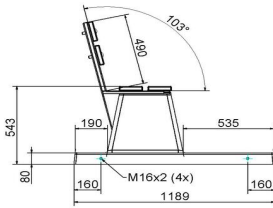

The Balance, 7th floor, Pinfold Street
S1 2GU Sheffield, South Yorkshire
T. 0114 352 0110
info@HeBlad.co.uk
www.HeBlad.co.uk

head office address

HeBlad BV

Diamantweg 22
NL - 5527 LC Hapert

Because all HeBlad products are produced in the same place, our own factory in Hapert, the Netherlands, combinations of products are easy to arrange. You are also assured of fast delivery times and clear communication. When you order multiple products from HeBlad, you will also receive an attractive discount on the second or subsequent item. So feel free to place a beautiful picnic set or game table next to the concrete bench.

HeBlad
www.HeBlad.com
BB.DLAB.OP
gewicht ± 1200 KG.

Specifications Bench DeLuxe with bottom plate and backrest Anthracite-Concrete

Product code	BB.DLAB.OP	Seating corner	103 degrees
Colour	Anthracite concrete	Number of seats	4
Dimensions (L x W x H)	219,5 x 119 x 103 cm	Dimensions base plate (L x W x H)	2195 x 119 x 8 cm
Seat height	45 cm	Finishing base plate	Smooth concrete
Dimensions seat	180 x 30 cm	Weight	1230 kg