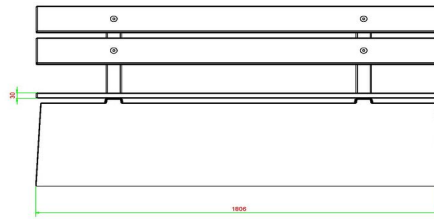

The seatings are made of durable bamboo.

21 January 2025 - Prices subject to change

Our products are delivered from our factory in the Netherlands.

HeBlad
www.HeBlad.com
BB.DLAB.ML
gewicht ± 480 KG.

Specifications Bench DeLuxe with backrest Anthracite-Concrete

Product code	BB.DLAB.ML	Material seat	Bamboo
Colour	Anthracite concrete	Seating corner	103 degrees
Dimensions (L x W x H)	180 x 45 x 95 cm	Number of seats	4
Seat height	48,5 cm	Weight	630 kg
Dimensions seat	180 x 30 cm		