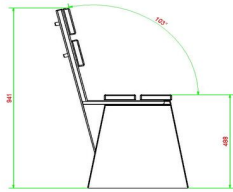

HeBlad
www.HeBlad.com
BB.DLAB.ML
gewicht ± 480 KG.

Specifications Bench DeLuxe with backrest Anthracite-Concrete

Product code	BB.DLAB.ML	Material seat	Bamboo
Colour	Anthracite concrete	Seating corner	103 degrees
Dimensions (L x W x H)	180 x 45 x 95 cm	Number of seats	4
Seat height	48,5 cm	Weight	630 kg
Dimensions seat	180 x 30 cm		