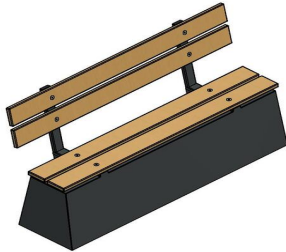

## Bench DeLuxe with backrest Anthracite-Concrete

Product code: BB.DLAB.ML

**£ 1,975.00** excl. VAT  
(£ 2,370.00 incl. VAT)

This concrete anthracite-coloured bench is equipped with a backrest. By using anthracite-coloured concrete this bench keeps its attractive “Concrete look” as an eye-catcher.

The seatings are made of durable bamboo.

*21 December 2024 - Prices subject to change*

*Our products are delivered from our factory in the Netherlands.*

HeBlad  
www.HeBlad.com  
BB.DLAB.ML  
gewicht ± 480 KG.

## Specifications Bench DeLuxe with backrest Anthracite-Concrete

Product code	BB.DLAB.ML	Material seat	Bamboo
Colour	Anthracite concrete	Seating corner	103 degrees
Dimensions (L x W x H)	180 x 45 x 95 cm	Number of seats	4
Seat height	48,5 cm	Weight	630 kg
Dimensions seat	180 x 30 cm		