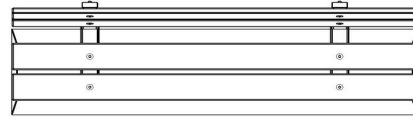

The seatings are made of durable bamboo.

21 January 2025 - Prices subject to change

Our products are delivered from our factory in the Netherlands.

HeBlad
www.HeBlad.com
BB.DLAB.ML
gewicht ± 480 KG.

Specifications Bench DeLuxe with backrest Anthracite-Concrete

Product code	BB.DLAB.ML	Material seat	Bamboo
Colour	Anthracite concrete	Seating corner	103 degrees
Dimensions (L x W x H)	180 x 45 x 95 cm	Number of seats	4
Seat height	48,5 cm	Weight	630 kg
Dimensions seat	180 x 30 cm		