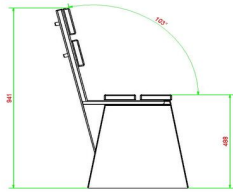

The seatings are made of durable bamboo.

21 January 2025 - Prices subject to change

Our products are delivered from our factory in the Netherlands.

HeBlad
www.HeBlad.com
BB.DLAB.ML
gewicht ± 480 KG.

Specifications Bench DeLuxe with backrest Anthracite-Concrete

Product code	BB.DLAB.ML	Material seat	Bamboo
Colour	Anthracite concrete	Seating corner	103 degrees
Dimensions (L x W x H)	180 x 45 x 95 cm	Number of seats	4
Seat height	48,5 cm	Weight	630 kg
Dimensions seat	180 x 30 cm		