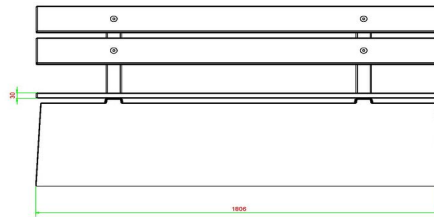

HeBlad
www.HeBlad.com
BB.DLAB.ML
gewicht ± 480 KG.

Specifications Bench DeLuxe with backrest Anthracite-Concrete

Product code	BB.DLAB.ML	Material seat	Bamboo
Colour	Anthracite concrete	Seating corner	103 degrees
Dimensions (L x W x H)	180 x 45 x 95 cm	Number of seats	4
Seat height	48,5 cm	Weight	630 kg
Dimensions seat	180 x 30 cm		