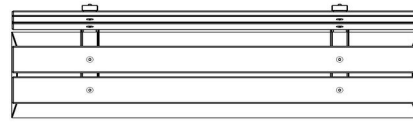

The seatings are made of durable bamboo.

*21 December 2024 - Prices subject to change*

*Our products are delivered from our factory in the Netherlands.*

HeBlad  
www.HeBlad.com  
BB.DLAB.ML  
gewicht ± 480 KG.

## Specifications Bench DeLuxe with backrest Anthracite-Concrete

Product code	BB.DLAB.ML	Material seat	Bamboo
Colour	Anthracite concrete	Seating corner	103 degrees
Dimensions (L x W x H)	180 x 45 x 95 cm	Number of seats	4
Seat height	48,5 cm	Weight	630 kg
Dimensions seat	180 x 30 cm		