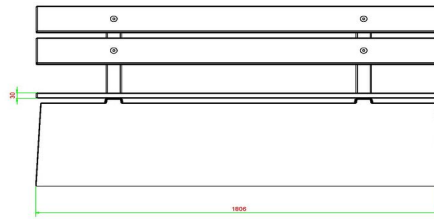

## Bench DeLuxe with backrest Anthracite-Concrete

Product code: BB.DLAB.ML

**£ 1,975.00** excl. VAT  
(£ 2,370.00 incl. VAT)

This concrete anthracite-coloured bench is equipped with a backrest. By using anthracite-coloured concrete this bench keeps its attractive “Concrete look” as an eye-catcher.

The seatings are made of durable bamboo.

*21 December 2024 - Prices subject to change*

*Our products are delivered from our factory in the Netherlands.*

HeBlad  
www.HeBlad.com  
BB.DLAB.ML  
gewicht ± 480 KG.

## Specifications Bench DeLuxe with backrest Anthracite-Concrete

Product code	BB.DLAB.ML	Material seat	Bamboo
Colour	Anthracite concrete	Seating corner	103 degrees
Dimensions (L x W x H)	180 x 45 x 95 cm	Number of seats	4
Seat height	48,5 cm	Weight	630 kg
Dimensions seat	180 x 30 cm		