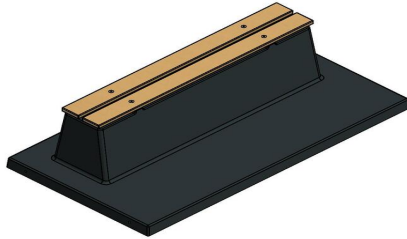

HeBlad
www.HeBlad.com
BB.DLAB.OP.ZL
gewicht ± 1200 KG.

Specifications Bench DeLuxe with bottom plate without backrest Anthracite-Concrete

Product code	BB.DLAB.OP.ZL	Material seat	Bamboo
Colour	Anthracite concrete	Number of seats	4
Dimensions (L x W x H)	219,5 x 119 x 56,5 cm	Dimensions base plate (L x W x H)	1189 x 119 x 8 cm
Seat height	45 cm	Finishing base plate	Smooth concrete
Dimensions seat	180 x 30 cm	Weight	1200 kg