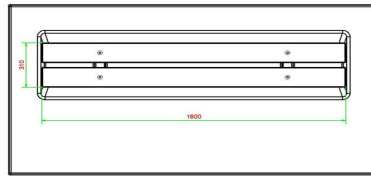

HeBlad
www.HeBlad.com
BB.DLAB.OP.ZL
gewicht ± 1200 KG.

Specifications Bench DeLuxe with bottom plate without backrest Anthracite-Concrete

Product code	BB.DLAB.OP.ZL	Material seat	Bamboo
Colour	Anthracite concrete	Number of seats	4
Dimensions (L x W x H)	219,5 x 119 x 56,5 cm	Dimensions base plate (L x W x H)	1189 x 119 x 8 cm
Seat height	45 cm	Finishing base plate	Smooth concrete
Dimensions seat	180 x 30 cm	Weight	1200 kg