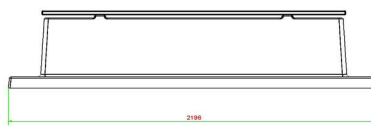

HeBlad
www.HeBlad.com
BB.DLAB.OP.ZL
gewicht ± 1200 KG.

Specifications Bench DeLuxe with bottom plate without backrest Anthracite-Concrete

Product code	BB.DLAB.OP.ZL	Material seat	Bamboo
Colour	Anthracite concrete	Number of seats	4
Dimensions (L x W x H)	219,5 x 119 x 56,5 cm	Dimensions base plate (L x W x H)	1189 x 119 x 8 cm
Seat height	45 cm	Finishing base plate	Smooth concrete
Dimensions seat	180 x 30 cm	Weight	1200 kg