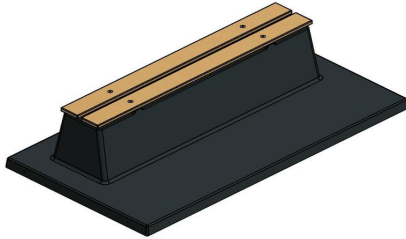

HeBlad
www.HeBlad.com
BB.DLAB.OP.ZL
gewicht ± 1200 KG.

Specifications Bench DeLuxe with bottom plate without backrest Anthracite-Concrete

Product code	BB.DLAB.OP.ZL	Material seat	Bamboo
Colour	Anthracite concrete	Number of seats	4
Dimensions (L x W x H)	219,5 x 119 x 56,5 cm	Dimensions base plate (L x W x H)	219,5 x 119 x 8 cm
Seat height	45 cm	Finishing base plate	Smooth concrete
Dimensions seat	180 x 30 cm	Weight	1200 kg