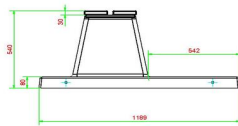

HeBlad
www.HeBlad.com
BB.DLAB.OP.ZL
gewicht ± 1200 KG.

Specifications Bench DeLuxe with bottom plate without backrest Anthracite-Concrete

| | | | |
|------------------------|-----------------------|-----------------------------------|-------------------|
| Product code | BB.DLAB.OP.ZL | Material seat | Bamboo |
| Colour | Anthracite concrete | Number of seats | 4 |
| Dimensions (L x W x H) | 219,5 x 119 x 56,5 cm | Dimensions base plate (L x W x H) | 1189 x 119 x 8 cm |
| Seat height | 45 cm | Finishing base plate | Smooth concrete |
| Dimensions seat | 180 x 30 cm | Weight | 1200 kg |