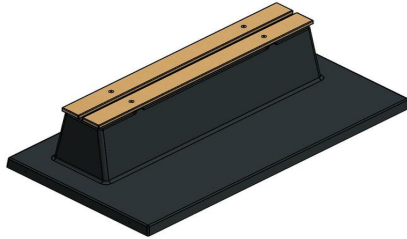

Bench DeLuxe with bottom plate without backrest
Anthracite-Concrete

Product code: BB.DLAB.OP.ZL

Concrete bench without backrest, but with a concrete bottom plate entirely moulded in one piece with anthracite-coloured concrete. Due to the lack of a backrest, this bench is less suitable for elderly people to sit on for a longer time.

£ 1,950.00 excl. VAT
(£ 2,340.00 incl. VAT)

22 December 2024 - Prices subject to change

Our products are delivered from our factory in the Netherlands.

HeBlad
www.HeBlad.com
BB.DLAB.OP.ZL
gewicht ± 1200 KG.

Specifications Bench DeLuxe with bottom plate without backrest Anthracite-Concrete

Product code	BB.DLAB.OP.ZL	Material seat	Bamboo
Colour	Anthracite concrete	Number of seats	4
Dimensions (L x W x H)	219,5 x 119 x 56,5 cm	Dimensions base plate (L x W x H)	1190 x 119 x 8 cm
Seat height	45 cm	Finishing base plate	Smooth concrete
Dimensions seat	180 x 30 cm	Weight	1200 kg