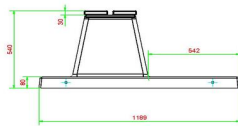

£ 1,950.00 excl. VAT
(£ 2,340.00 incl. VAT)

22 December 2024 - Prices subject to change

Our products are delivered from our factory in the Netherlands.

HeBlad
www.HeBlad.com
BB.DLAB.OP.ZL
gewicht ± 1200 KG.

Specifications Bench DeLuxe with bottom plate without backrest Anthracite-Concrete

Product code	BB.DLAB.OP.ZL	Material seat	Bamboo
Colour	Anthracite concrete	Number of seats	4
Dimensions (L x W x H)	219,5 x 119 x 56,5 cm	Dimensions base plate (L x W x H)	1190 x 119 x 8 cm
Seat height	45 cm	Finishing base plate	Smooth concrete
Dimensions seat	180 x 30 cm	Weight	1200 kg