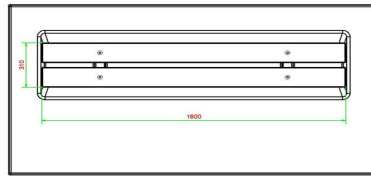

HeBlad
www.HeBlad.com
BB.DLAB.OP.ZL
gewicht ± 1200 KG.

Specifications Bench DeLuxe with bottom plate without backrest Anthracite-Concrete

| | | | |
|------------------------|-----------------------|-----------------------------------|-------------------|
| Product code | BB.DLAB.OP.ZL | Material seat | Bamboo |
| Colour | Anthracite concrete | Number of seats | 4 |
| Dimensions (L x W x H) | 219,5 x 119 x 56,5 cm | Dimensions base plate (L x W x H) | 1189 x 119 x 8 cm |
| Seat height | 45 cm | Finishing base plate | Smooth concrete |
| Dimensions seat | 180 x 30 cm | Weight | 1200 kg |