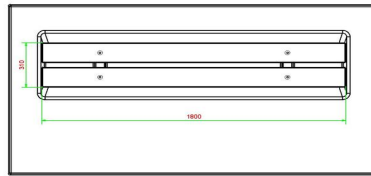

Bench DeLuxe with bottom plate without backrest
Anthracite-Concrete

Product code: BB.DLAB.OP.ZL

Concrete bench without backrest, but with a concrete bottom plate entirely moulded in one piece with anthracite-coloured concrete. Due to the lack of a backrest, this bench is less suitable for elderly people to sit on for a longer time.

£ 1,950.00 excl. VAT
(£ 2,340.00 incl. VAT)

22 December 2024 - Prices subject to change

Our products are delivered from our factory in the Netherlands.

HeBlad
www.HeBlad.com
BB.DLAB.OP.ZL
gewicht ± 1200 KG.

Specifications Bench DeLuxe with bottom plate without backrest Anthracite-Concrete

Product code	BB.DLAB.OP.ZL	Material seat	Bamboo
Colour	Anthracite concrete	Number of seats	4
Dimensions (L x W x H)	219,5 x 119 x 56,5 cm	Dimensions base plate (L x W x H)	1190 x 119 x 8 cm
Seat height	45 cm	Finishing base plate	Smooth concrete
Dimensions seat	180 x 30 cm	Weight	1200 kg