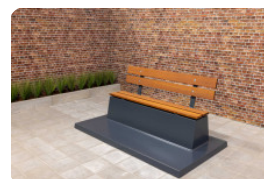

HeBlad
www.HeBlad.com
BB.DLAB.OP.ZL
gewicht ± 1200 KG.

Specifications Bench DeLuxe with bottom plate without backrest Anthracite-Concrete

Product code	BB.DLAB.OP.ZL	Material seat	Bamboo
Colour	Anthracite concrete	Number of seats	4
Dimensions (L x W x H)	219,5 x 119 x 56,5 cm	Dimensions base plate (L x W x H)	219,5 x 119 x 8 cm
Seat height	45 cm	Finishing base plate	Smooth concrete
Dimensions seat	180 x 30 cm	Weight	1200 kg

Related products

BB.DLA.OP

Our products are delivered from our factory in the Netherlands.