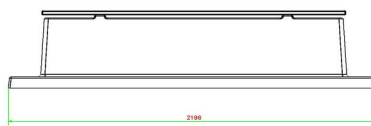

Bench DeLuxe with bottom plate without backrest
Anthracite-Concrete

Product code: BB.DLAB.OP.ZL

Concrete bench without backrest, but with a concrete bottom plate entirely moulded in one piece with anthracite-coloured concrete. Due to the lack of a backrest, this bench is less suitable for elderly people to sit on for a longer time.

£ 1,950.00 excl. VAT
(£ 2,340.00 incl. VAT)

22 December 2024 - Prices subject to change

Our products are delivered from our factory in the Netherlands.

HeBlad
www.HeBlad.com
BB.DLAB.OP.ZL
gewicht ± 1200 KG.

Specifications Bench DeLuxe with bottom plate without backrest Anthracite-Concrete

Product code	BB.DLAB.OP.ZL	Material seat	Bamboo
Colour	Anthracite concrete	Number of seats	4
Dimensions (L x W x H)	219,5 x 119 x 56,5 cm	Dimensions base plate (L x W x H)	1190 x 119 x 8 cm
Seat height	45 cm	Finishing base plate	Smooth concrete
Dimensions seat	180 x 30 cm	Weight	1200 kg