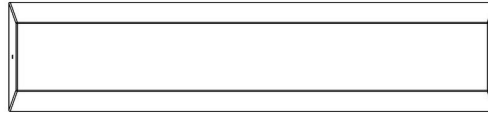

Bench Standard Natural Concrete

Product code: BB.ST

£ 1,600.00 excl. VAT
(£ 1,920.00 incl. VAT)

Ideal to combine with a ping-pong table or a picnic table. Also very suitable to use as a barrier. We have customers who use these benches to protect their property against ram raids. This massive bench is made of high quality C45/55 concrete with high pressure density. This bench is practically indestructible!

27 December 2024 - Prices subject to change

Our products are delivered from our factory in the Netherlands.

HeBlad
www.HeBlad.nl
BB.ST
Gewicht ± 600 KG

Specifications Bench Standard Natural Concrete

Product code	BB.ST	Seat height	47,5 cm
Colour	Natural concrete	Material seat	Beton
Dimensions (L x W x H)	180 x 50 x 47,5 cm	Number of seats	4
Dimensions seat	175 x 30 cm	Weight	800 kg