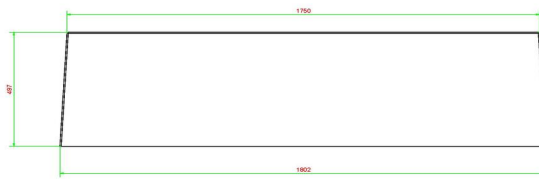

Bench Standard Natural Concrete

Product code: BB.ST

£ 1,600.00 excl. VAT
(£ 1,920.00 incl. VAT)

Ideal to combine with a ping-pong table or a picnic table. Also very suitable to use as a barrier. We have customers who use these benches to protect their property against ram raids. This massive bench is made of high quality C45/55 concrete with high pressure density. This bench is practically indestructible!

27 December 2024 - Prices subject to change

Our products are delivered from our factory in the Netherlands.

HeBlad
www.HeBlad.nl
BB.ST
Gewicht ± 600 KG

Specifications Bench Standard Natural Concrete

Product code	BB.ST	Seat height	47,5 cm
Colour	Natural concrete	Material seat	Beton
Dimensions (L x W x H)	180 x 50 x 47,5 cm	Number of seats	4
Dimensions seat	175 x 30 cm	Weight	800 kg