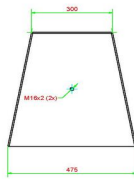

30 January 2025 - Prices subject to change

Our products are delivered from our factory in the Netherlands.

HeBlad
www.HeBlad.nl
BB.ST
Gewicht ± 800 KG

Specifications Bench Standard Natural Concrete

Product code	BB.ST	Seat height	47,5 cm
Colour	Natural concrete	Material seat	Beton
Dimensions (L x W x H)	180 x 50 x 47,5 cm	Number of seats	4
Dimensions seat	175 x 30 cm	Weight	800 kg