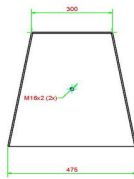

27 December 2024 - Prices subject to change

Our products are delivered from our factory in the Netherlands.

HeBlad
www.HeBlad.nl
BB.ST
Gewicht ± 600 KG

Specifications Bench Standard Natural Concrete

Product code	BB.ST	Seat height	47,5 cm
Colour	Natural concrete	Material seat	Beton
Dimensions (L x W x H)	180 x 50 x 47,5 cm	Number of seats	4
Dimensions seat	175 x 30 cm	Weight	800 kg