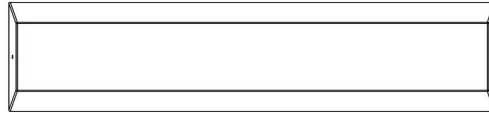

Bench Standard Natural Concrete

Product code: BB.ST

£ 1,650.00 excl. VAT
(£ 1,980.00 incl. VAT)

Ideal to combine with a ping-pong table or a picnic table. Also very suitable to use as a barrier. We have customers who use these benches to protect their property against ram raids. This massive bench is made of high quality C45/55 concrete with high pressure density. This bench is practically indestructible!

30 January 2025 - Prices subject to change

Our products are delivered from our factory in the Netherlands.

HeBlad
www.HeBlad.nl
BB.ST
Gewicht ± 800 KG

Specifications Bench Standard Natural Concrete

Product code	BB.ST	Seat height	47,5 cm
Colour	Natural concrete	Material seat	Beton
Dimensions (L x W x H)	180 x 50 x 47,5 cm	Number of seats	4
Dimensions seat	175 x 30 cm	Weight	800 kg