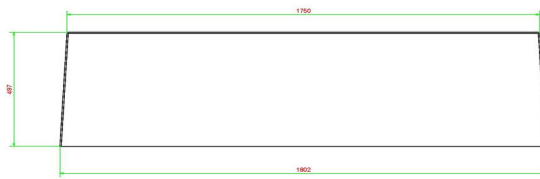

Bench Standard Natural Concrete

Product code: BB.ST

£ 1,650.00 excl. VAT
(£ 1,980.00 incl. VAT)

Ideal to combine with a ping-pong table or a picnic table. Also very suitable to use as a barrier. We have customers who use these benches to protect their property against ram raids. This massive bench is made of high quality C45/55 concrete with high pressure density. This bench is practically indestructible!

30 January 2025 - Prices subject to change

Our products are delivered from our factory in the Netherlands.

HeBlad
www.HeBlad.nl
BB.ST
Gewicht ± 800 KG

Specifications Bench Standard Natural Concrete

Product code	BB.ST	Seat height	47,5 cm
Colour	Natural concrete	Material seat	Beton
Dimensions (L x W x H)	180 x 50 x 47,5 cm	Number of seats	4
Dimensions seat	175 x 30 cm	Weight	800 kg