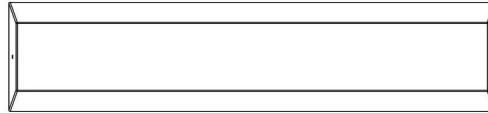

head office address

HeBlad BV

Diamantweg 22
NL - 5527 LC Hapert

Because the bench is almost 50 centimeters t,all everyone can sit comfortably on it. We also supply concrete benches with a round shape and a bamboo seat, if you are interested. These concrete benches not only invite you to take a step back, they are also ideal if you want to protect your site.

HeBlad
www.HeBlad.nl
BB.ST
Gewicht ± 800 KG

Specifications Bench Standard Natural Concrete

Product code	BB.ST	Seat height	47,5 cm
Colour	Natural concrete	Material seat	Beton
Dimensions (L x W x H)	180 x 50 x 47,5 cm	Number of seats	4
Dimensions seat	175 x 30 cm	Weight	800 kg