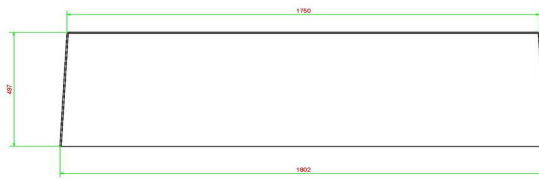

Concrete bench features

Our concrete benches have a simple design and can be supplied with or without a base plate. Because they are made of high-quality C45/55 concrete with a high compressive strength, they are almost indestructible. The dimensions of the seat are 175 by 30 centimeters, which means that you can easily seat four people.

head office address

HeBlad BV

Diamantweg 22
NL - 5527 LC Hapert

Because the bench is almost 50 centimeters t,all everyone can sit comfortably on it. We also supply concrete benches with a round shape and a bamboo seat, if you are interested. These concrete benches not only invite you to take a step back, they are also ideal if you want to protect your site.

HeBlad
www.HeBlad.nl
BB.ST
Gewicht ± 800 KG

Specifications Bench Standard Natural Concrete

Product code	BB.ST	Seat height	47,5 cm
Colour	Natural concrete	Material seat	Beton
Dimensions (L x W x H)	180 x 50 x 47,5 cm	Number of seats	4
Dimensions seat	175 x 30 cm	Weight	800 kg