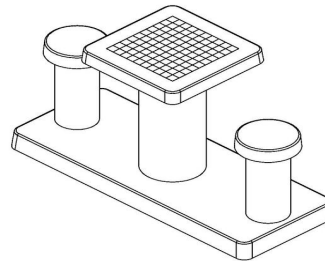

head office address

HeBlad BV

Diamantweg 22
NL - 5527 LC Hapert

to this ping pong table. All products are cast from concrete and are insensitive to extreme weather conditions and vandalism. Do you want to expand your game tables with a nice picnic set or do you want to install a concrete bench as an extension to your foot volleyball table? If you have the space, nothing should hold you back. Contact us and we will discuss your options.

HeBlad
www.HeBlad.com
GT.CK.AB2
Gewicht ± 490 KG.

Specifications Checkers/Drafts Table Anthracite-Concrete (2P)

| | | | |
|-----------------------------|---------------------|-----------------------------------|-------------------|
| Product code | GT.CK.AB2 | Height tabletop | 75 cm |
| Colour | Anthracite concrete | Seat height | 50 cm |
| Dimensions (L x W x H) | 149 x 59 x 85 cm | Dimensions base plate (L x W x H) | 1490 x 60 x 10 cm |
| Dimensions tabletop (L x W) | 60 x 60 cm | Weight | 425 kg |
| Tabletop thickness | 7 cm | | |