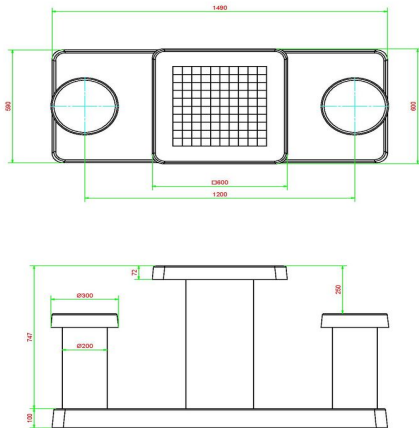

HeBlad
www.HeBlad.com
GT.CK.AB2
Gewicht ± 490 KG.

Specifications Checkers/Drafts Table Anthracite-Concrete (2P)

Product code	GT.CK.AB2	Height tabletop	75 cm
Colour	Anthracite concrete	Seat height	50 cm
Dimensions (L x W x H)	149 x 59 x 85 cm	Dimensions base plate (L x W x H)	1490 x 590 x 10 cm
Dimensions tabletop (L x W)	60 x 60 cm	Weight	425 kg
Tabletop thickness	7 cm		

Related products

Our products are delivered from our factory in the Netherlands.