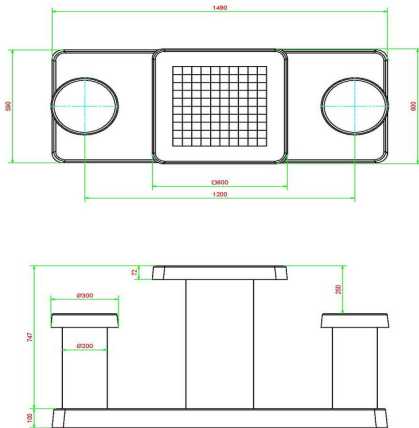

head office address

HeBlad BV

Diamantweg 22
NL - 5527 LC Hapert

to this ping pong table. All products are cast from concrete and are insensitive to extreme weather conditions and vandalism. Do you want to expand your game tables with a nice picnic set or do you want to install a concrete bench as an extension to your foot volleyball table? If you have the space, nothing should hold you back. Contact us and we will discuss your options.

HeBlad
www.HeBlad.com
GT.CK.AB2
Gewicht ± 490 KG.

Specifications Checkers/Drafts Table Anthracite-Concrete (2P)

| | | | |
|-----------------------------|---------------------|-----------------------------------|-------------------|
| Product code | GT.CK.AB2 | Height tabletop | 75 cm |
| Colour | Anthracite concrete | Seat height | 50 cm |
| Dimensions (L x W x H) | 149 x 59 x 85 cm | Dimensions base plate (L x W x H) | 1490 x 60 x 10 cm |
| Dimensions tabletop (L x W) | 60 x 60 cm | Weight | 425 kg |
| Tabletop thickness | 7 cm | | |