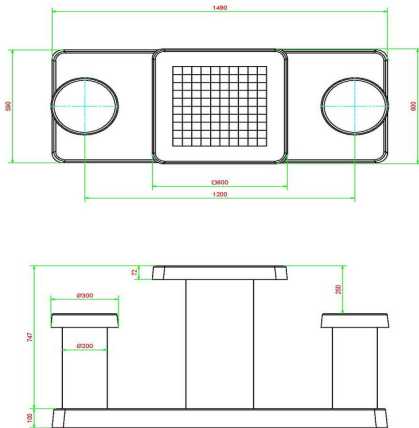

HeBlad
www.HeBlad.com
GT.CK.AB2
Gewicht ± 490 KG.

Specifications Checkers/Drafts Table Anthracite-Concrete (2P)

Product code	GT.CK.AB2	Height tabletop	75 cm
Colour	Anthracite concrete	Seat height	50 cm
Dimensions (L x W x H)	149 x 59 x 85 cm	Dimensions base plate (L x W x H)	1490 x 60 x 10 cm
Dimensions tabletop (L x W)	60 x 60 cm	Weight	425 kg
Tabletop thickness	7 cm		

Related products

Our products are delivered from our factory in the Netherlands.