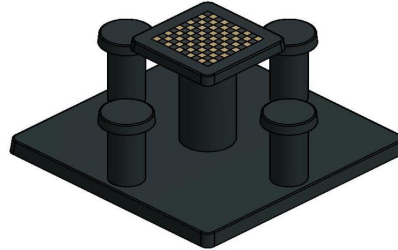

head office address

HeBlad BV

Diamantweg 22
NL - 5527 LC Hapert

bottom plates have also been adapted to these checkers tables.

Combine and vary with HeBlad

HeBlad stands for quality and years of enjoyment from beautiful outdoor products. It is therefore very possible to combine this checkers table with the game tables, picnic sets or concrete benches from HeBlad. The products are made of concrete and are not sensitive to severe weather conditions or vandalism. Are you curious about what HeBlad products can do for your location? Please contact us. We are always happy to help.

HeBlad
www.HeBlad.com
GT.CK.AB4
± 900 KG.

Specifications Checkers/Drafts Table Anthracite-Concrete (4P)

Product code	GT.CK.AB4	Height tabletop	75 cm
Colour	Anthracite concrete	Seat height	50 cm
Dimensions (L x W x H)	149 x 149 x 85 cm	Dimensions base plate (L x W x H)	149 x 149 x 10 cm
Dimensions tabletop (L x W)	60 x 60 cm	Weight	900 kg
Tabletop thickness	7 cm		