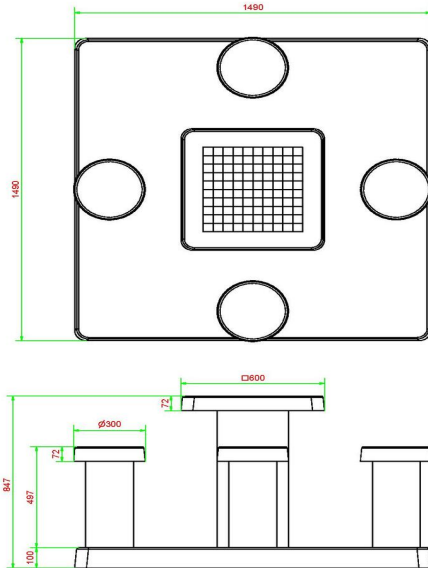

head office address

HeBlad BV

Diamantweg 22
NL - 5527 LC Hapert

bottom plates have also been adapted to these checkers tables.

Combine and vary with HeBlad

HeBlad stands for quality and years of enjoyment from beautiful outdoor products. It is therefore very possible to combine this checkers table with the game tables, picnic sets or concrete benches from HeBlad. The products are made of concrete and are not sensitive to severe weather conditions or vandalism. Are you curious about what HeBlad products can do for your location? Please contact us. We are always happy to help.

HeBlad
www.HeBlad.com
GT.CK.AB4
± 900 KG.

Specifications Checkers/Drafts Table Anthracite-Concrete (4P)

Product code	GT.CK.AB4	Height tabletop	75 cm
Colour	Anthracite concrete	Seat height	50 cm
Dimensions (L x W x H)	149 x 149 x 85 cm	Dimensions base plate (L x W x H)	149 x 149 x 100 cm
Dimensions tabletop (L x W)	60 x 60 cm	Weight	900 kg
Tabletop thickness	7 cm		