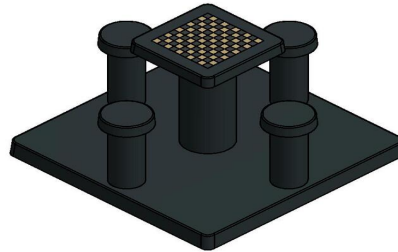

head office address

HeBlad BV

Diamantweg 22
NL - 5527 LC Hapert

bottom plates have also been adapted to these checkers tables.

Combine and vary with HeBlad

HeBlad stands for quality and years of enjoyment from beautiful outdoor products. It is therefore very possible to combine this checkers table with the game tables, picnic sets or concrete benches from HeBlad. The products are made of concrete and are not sensitive to severe weather conditions or vandalism. Are you curious about what HeBlad products can do for your location? Please contact us. We are always happy to help.

HeBlad
www.HeBlad.com
GT.CK.AB4
± 900 KG.

Specifications Checkers/Drafts Table Anthracite-Concrete (4P)

Product code	GT.CK.AB4	Height tabletop	75 cm
Colour	Anthracite concrete	Seat height	50 cm
Dimensions (L x W x H)	149 x 149 x 85 cm	Dimensions base plate (L x W x H)	149 x 149 x 10 cm
Dimensions tabletop (L x W)	60 x 60 cm	Weight	900 kg
Tabletop thickness	7 cm		