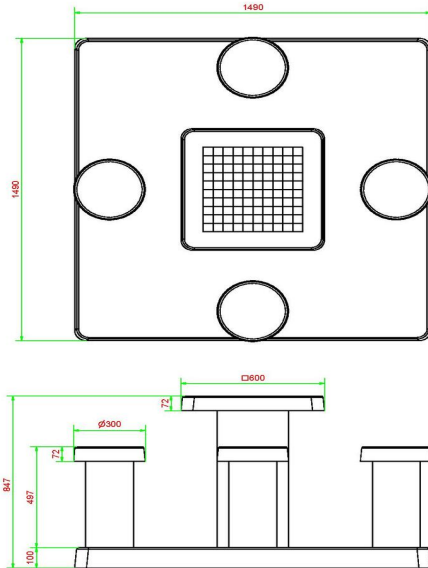

HeBlad
www.HeBlad.com
GT.CK.AB4
± 900 KG.

Specifications Checkers/Drafts Table Anthracite-Concrete (4P)

Product code	GT.CK.AB4	Height tabletop	75 cm
Colour	Anthracite concrete	Seat height	50 cm
Dimensions (L x W x H)	149 x 149 x 85 cm	Dimensions base plate (L x W x H)	149 x 100 cm
Dimensions tabletop (L x W)	60 x 60 cm	Weight	900 kg
Tabletop thickness	7 cm		

Related products

Our products are delivered from our factory in the Netherlands.