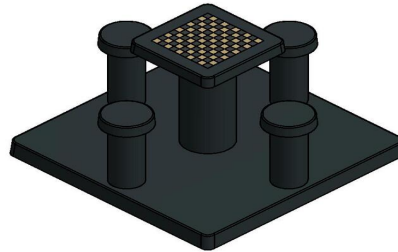

HeBlad
www.HeBlad.com
GT.CK.AB4
± 900 KG.

Specifications Checkers/Drafts Table Anthracite-Concrete (4P)

Product code	GT.CK.AB4	Height tabletop	75 cm
Colour	Anthracite concrete	Seat height	50 cm
Dimensions (L x W x H)	149 x 149 x 85 cm	Dimensions base plate (L x W x H)	149 x 100 cm
Dimensions tabletop (L x W)	60 x 60 cm	Weight	900 kg
Tabletop thickness	7 cm