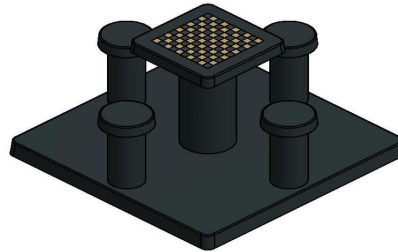

head office address

HeBlad BV

Diamantweg 22
NL - 5527 LC Hapert

bottom plates have also been adapted to these checkers tables.

Combine and vary with HeBlad

HeBlad stands for quality and years of enjoyment from beautiful outdoor products. It is therefore very possible to combine this checkers table with the game tables, picnic sets or concrete benches from HeBlad. The products are made of concrete and are not sensitive to severe weather conditions or vandalism. Are you curious about what HeBlad products can do for your location? Please contact us. We are always happy to help.

HeBlad
www.HeBlad.com
GT.CK.AB4
± 900 KG.

Specifications Checkers/Drafts Table Anthracite-Concrete (4P)

Product code	GT.CK.AB4	Height tabletop	75 cm
Colour	Anthracite concrete	Seat height	50 cm
Dimensions (L x W x H)	149 x 149 x 85 cm	Dimensions base plate (L x W x H)	149 x 149 x 100 cm
Dimensions tabletop (L x W)	60 x 60 cm	Weight	900 kg
Tabletop thickness	7 cm		