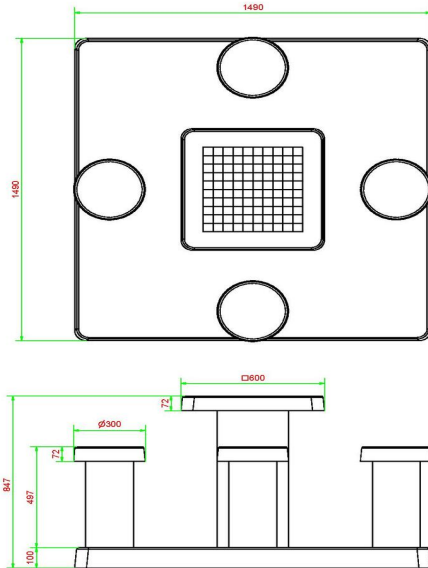

head office address

HeBlad BV

Diamantweg 22
NL - 5527 LC Hapert

bottom plates have also been adapted to these checkers tables.

Combine and vary with HeBlad

HeBlad stands for quality and years of enjoyment from beautiful outdoor products. It is therefore very possible to combine this checkers table with the game tables, picnic sets or concrete benches from HeBlad. The products are made of concrete and are not sensitive to severe weather conditions or vandalism. Are you curious about what HeBlad products can do for your location? Please contact us. We are always happy to help.

HeBlad
www.HeBlad.com
GT.CK.AB4
± 900 KG.

Specifications Checkers/Drafts Table Anthracite-Concrete (4P)

Product code	GT.CK.AB4	Height tabletop	75 cm
Colour	Anthracite concrete	Seat height	50 cm
Dimensions (L x W x H)	149 x 149 x 85 cm	Dimensions base plate (L x W x H)	149 x 149 x 10 cm
Dimensions tabletop (L x W)	60 x 60 cm	Weight	900 kg
Tabletop thickness	7 cm		