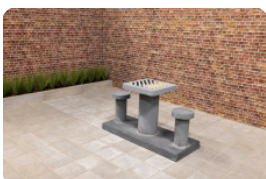

Related products

GT.CK.AB2