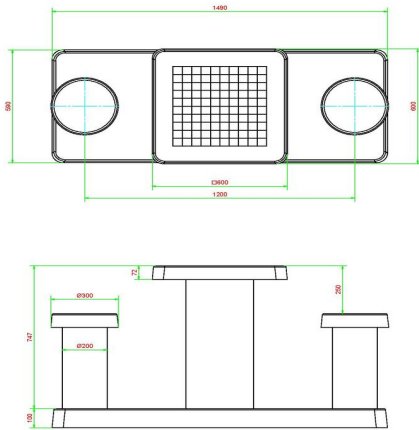

The 100 fields (50 white and 50 black) are made of marble and hard granite rock, natural stones, which are integrated into the concrete by us.

The bottom plate measures 59 x 149 cm. By removing 2 x 5 paving stones from the schoolyard a space of 60 x 150 cm is created. We want to place the table in this "gap" so that the bottom plate is fully integrated into the schoolyards pavement.

In case, you want to place the table in a park, the plate can be levelled with the grass so that the upper side of the concrete plate matches the cutting height.

Placing is included in the price. Preliminary work must be finished before delivery. Like all other tables and benches of HeBlad, this table is moulded entirely in one piece of high quality concrete.

HeBlad
www.HeBlad.com
GT.CK.2
Gewicht ± 490 KG.

Specifications Checkers/Drafts Table Natural Concrete (2P)

Product code	GT.CK.2	Height tabletop	75 cm
Colour	Natural concrete	Seat height	50 cm
Dimensions (L x W x H)	149 x 59 x 85 cm	Dimensions base plate (L x W x H)	160 x 10 cm
Dimensions tabletop (L x W)	60 x 60 cm	Weight	425 kg
Tabletop thickness	7 cm		