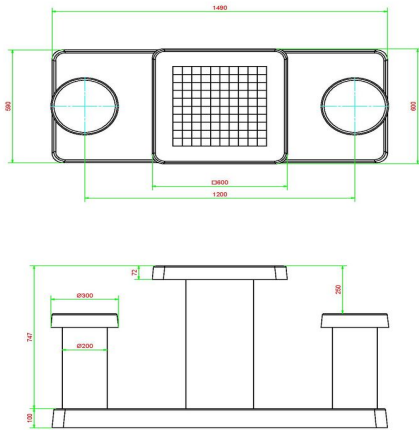

HeBlad
www.HeBlad.com
GT.CK.2
Gewicht ± 490 KG.

Specifications Checkers/Drafts Table Natural Concrete (2P)

Product code	GT.CK.2	Height tabletop	75 cm
Colour	Natural concrete	Seat height	50 cm
Dimensions (L x W x H)	149 x 59 x 85 cm	Dimensions base plate (L x W x H)	160 x 10 cm
Dimensions tabletop (L x W)	60 x 60 cm	Weight	425 kg
Tabletop thickness	7 cm		

Related products

Our products are delivered from our factory in the Netherlands.