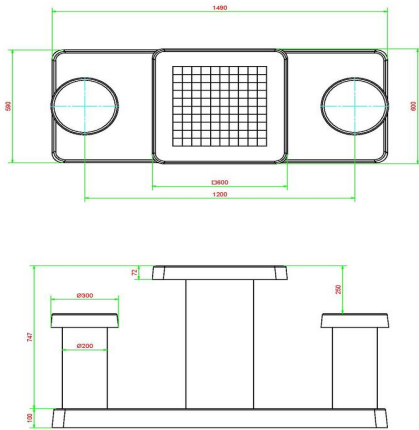

HeBlad
www.HeBlad.com
GT.CK.2
Gewicht ± 490 KG.

Specifications Checkers/Drafts Table Natural Concrete (2P)

Product code	GT.CK.2	Height tabletop	75 cm
Colour	Natural concrete	Seat height	50 cm
Dimensions (L x W x H)	149 x 59 x 85 cm	Dimensions base plate (L x W x H)	60 x 120 x 10 cm
Dimensions tabletop (L x W)	60 x 60 cm	Weight	425 kg
Tabletop thickness	7 cm		

Related products

Our products are delivered from our factory in the Netherlands.