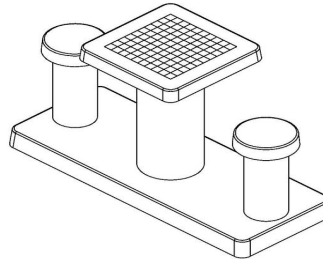

The 100 fields (50 white and 50 black) are made of marble and hard granite rock, natural stones, which are integrated into the concrete by us.

The bottom plate measures 59 x 149 cm. By removing 2 x 5 paving stones from the schoolyard a space of 60 x 150 cm is created. We want to place the table in this "gap" so that the bottom plate is fully integrated into the schoolyards pavement.

In case, you want to place the table in a park, the plate can be levelled with the grass so that the upper side of the concrete plate matches the cutting height.

Placing is included in the price. Preliminary work must be finished before delivery. Like all other tables and benches of HeBlad, this table is moulded entirely in one piece of high quality concrete.

HeBlad
www.HeBlad.com
GT.CK.2
Gewicht ± 490 KG.

Specifications Checkers/Drafts Table Natural Concrete (2P)

Product code	GT.CK.2	Height tabletop	75 cm
Colour	Natural concrete	Seat height	50 cm
Dimensions (L x W x H)	149 x 59 x 85 cm	Dimensions base plate (L x W x H)	160 x 10 cm
Dimensions tabletop (L x W)	60 x 60 cm	Weight	425 kg
Tabletop thickness	7 cm		