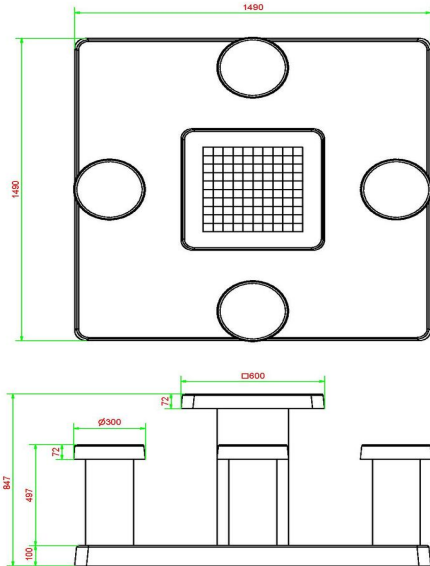

HeBlad
www.HeBlad.com
GT.CK.4

± 900 KG.

Specifications Checkers/Drafts Table Natural Concrete (4P)

Product code	GT.CK.4	Height tabletop	75 cm
Colour	Natural concrete	Seat height	50 cm
Dimensions (L x W x H)	149 x 149 x 85 cm	Dimensions base plate (L x W x H)	149 x 149 x 10 cm
Dimensions tabletop (L x W)	60 x 60 cm	Weight	900 kg
Tabletop thickness	7 cm		

Related products

Our products are delivered from our factory in the Netherlands.