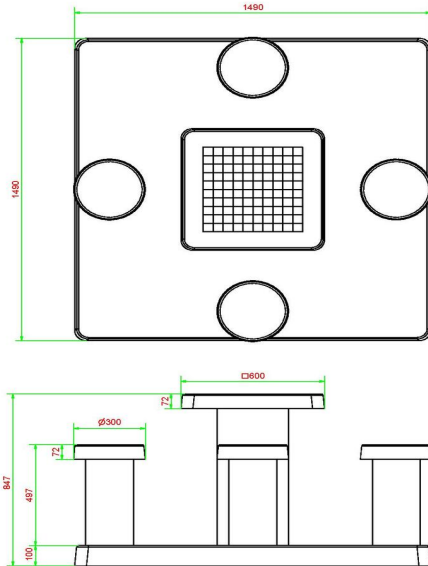

Concrete Checkers table with natural stone

The natural stone that we integrate into the concrete consists of marble and bluestone. This is what the 100 squares are made of, 50 white and 50 black squares, at the top of the checkers table. The concrete base plate measures 149 x 149 cm, the playing surface is measured at a height of 75 cm and you sit at a height of 50 cm from the ground. Let this natural concrete checkers table adorn your garden, square or park. Would you rather choose a different version? No problem! The same checkers table is also available in anthracite concrete colour.

HeBlad
www.HeBlad.com
GT.CK.4

± 900 KG.

Specifications Checkers/Drafts Table Natural Concrete (4P)

Product code	GT.CK.4	Height tabletop	75 cm
Colour	Natural concrete	Seat height	50 cm
Dimensions (L x W x H)	149 x 149 x 85 cm	Dimensions base plate (L x W x H)	149 x 149 x 10 cm
Dimensions tabletop (L x W)	60 x 60 cm	Weight	900 kg
Tabletop thickness	7 cm		