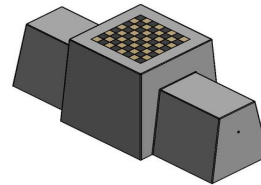

HeBlad
www.HeBlad.com
BB.CH
Gewicht ± 1140 KG.

Specifications Chess Bench, Natural Concrete

Product code	BB.CH	Height tabletop	70 cm
Colour	Natural concrete	Weight	1140 kg
Dimensions (L x W x H)	167 x 67 x 70 cm	Number of seats	2
Seat height	50 cm