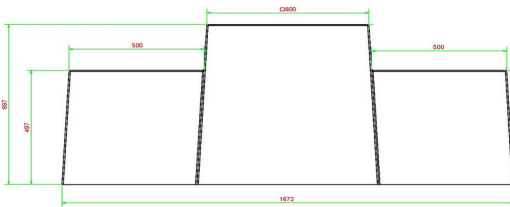

\* When ordering one Chess Bench you will receive 1 set of chess pieces free of charge.

22 December 2024 - Prices subject to change

*Our products are delivered from our factory in the Netherlands.*

HeBlad  
www.HeBlad.com  
BB.CH  
Gewicht ± 1140 KG.

## Specifications Chess Bench, Natural Concrete

|                        |                  |                 |         |
|------------------------|------------------|-----------------|---------|
| Product code           | BB.CH            | Height tabletop | 70 cm   |
| Colour                 | Natural concrete | Weight          | 1140 kg |
| Dimensions (L x W x H) | 167 x 67 x 70 cm | Number of seats | 2       |
| Seat height            | 50 cm            |                 |         |