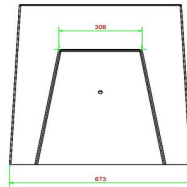

HeBlad
www.HeBlad.com
BB.CH
Gewicht ± 1140 KG.

Specifications Chess Bench, Natural Concrete

Product code	BB.CH	Height tabletop	70 cm
Colour	Natural concrete	Weight	1140 kg
Dimensions (L x W x H)	167 x 67 x 70 cm	Number of seats	2
Seat height	50 cm