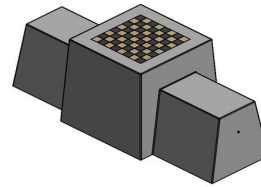

## Chess Bench, Natural Concrete

Product code: BB.CH

**£ 2,200.00** excl. VAT  
(£ 2,640.00 incl. VAT)

Again a stunning product in our line of game tables and benches. For school yards and public areas an ideal seating to play a game of chess. Think also of city centres, this bench is by its weight ideal as protection against ram raid.

\* When ordering one Chess Bench you will receive 1 set of chess pieces free of charge.

22 December 2024 - Prices subject to change

*Our products are delivered from our factory in the Netherlands.*

HeBlad  
www.HeBlad.com  
BB.CH  
Gewicht ± 1140 KG.

## Specifications Chess Bench, Natural Concrete

|                        |                  |                 |         |
|------------------------|------------------|-----------------|---------|
| Product code           | BB.CH            | Height tabletop | 70 cm   |
| Colour                 | Natural concrete | Weight          | 1140 kg |
| Dimensions (L x W x H) | 167 x 67 x 70 cm | Number of seats | 2       |
| Seat height            | 50 cm            |                 |         |