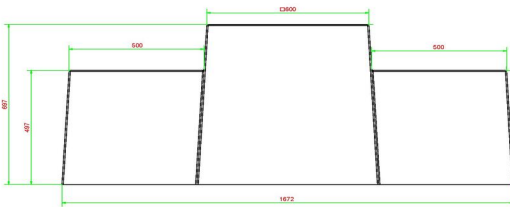

head office address

HeBlad BV

Diamantweg 22
NL - 5527 LC Hapert

checkers tables and benches, ludo tables or multi-game tables in different colours.

Accessories and loose parts for the concrete chess bench

HeBlad
www.HeBlad.com
BB.CH
Gewicht ± 1140 KG.

Specifications Chess Bench, Natural Concrete

| | | | |
|------------------------|------------------|-----------------|---------|
| Product code | BB.CH | Height tabletop | 70 cm |
| Colour | Natural concrete | Weight | 1140 kg |
| Dimensions (L x W x H) | 167 x 67 x 70 cm | Number of seats | 2 |
| Seat height | 50 cm | | |