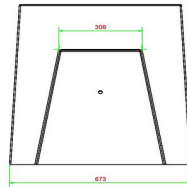

head office address

HeBlad BV

Diamantweg 22
NL - 5527 LC Hapert

checkers tables and benches, ludo tables or multi-game tables in different colours.

Accessories and loose parts for the concrete chess bench

HeBlad
www.HeBlad.com
BB.CH
Gewicht ± 1140 KG.

Specifications Chess Bench, Natural Concrete

| | | | |
|------------------------|------------------|-----------------|---------|
| Product code | BB.CH | Height tabletop | 70 cm |
| Colour | Natural concrete | Weight | 1140 kg |
| Dimensions (L x W x H) | 167 x 67 x 70 cm | Number of seats | 2 |
| Seat height | 50 cm | | |