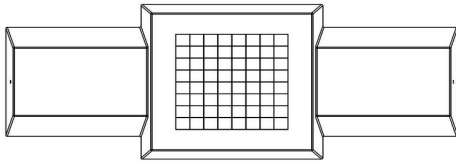

## Chess Bench, Natural Concrete

Product code: BB.CH

**£ 2,200.00** excl. VAT  
(£ 2,640.00 incl. VAT)

Again a stunning product in our line of game tables and benches. For school yards and public areas an ideal seating to play a game of chess. Think also of city centres, this bench is by its weight ideal as protection against ram raid.

\* When ordering one Chess Bench you will receive 1 set of chess pieces free of charge.

22 December 2024 - Prices subject to change

*Our products are delivered from our factory in the Netherlands.*

HeBlad  
www.HeBlad.com  
BB.CH  
Gewicht ± 1140 KG.

## Specifications Chess Bench, Natural Concrete

|                        |                  |                 |         |
|------------------------|------------------|-----------------|---------|
| Product code           | BB.CH            | Height tabletop | 70 cm   |
| Colour                 | Natural concrete | Weight          | 1140 kg |
| Dimensions (L x W x H) | 167 x 67 x 70 cm | Number of seats | 2       |
| Seat height            | 50 cm            |                 |         |