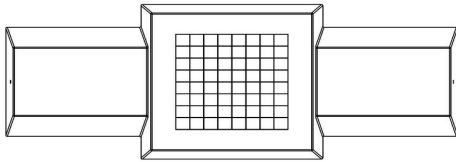

head office address

HeBlad BV

Diamantweg 22
NL - 5527 LC Hapert

rounded corners or even a beautiful round table in any of these colours.

A picnic set next to a concrete chess bench

Expand the anthracite concrete chess bench with one or more picnic sets to provide more seating space for visitors or passers-by. Combine with the same colour or let the diversity of colours dominate.

HeBlad
www.HeBlad.com
BB.CH.AB
Gewicht ± 1140 KG.

Specifications Chess Bench, Anthracite-Concrete

Product code	BB.CH.AB	Height tabletop	70 cm
Colour	Antraciet-beton	Weight	1140 kg
Dimensions (L x W x H)	167 x 67 x 70 cm	Number of seats	2
Seat height	50 cm		