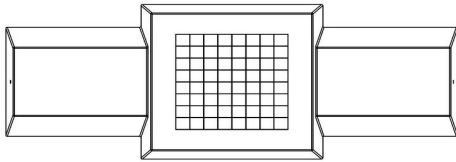

head office address

**HeBlad BV**

Diamantweg 22  
NL - 5527 LC Hapert

rounded corners or even a beautiful round table in any of these colours.

A picnic set next to a concrete chess bench

Expand the anthracite concrete chess bench with one or more picnic sets to provide more seating space for visitors or passers-by. Combine with the same colour or let the diversity of colours dominate.

Contact us! We are happy to help you choose.

\*\*When ordering one chess bench, you will receive 1 set of chess pieces.

*Our products are delivered from our factory in the Netherlands.*

HeBlad  
www.HeBlad.com  
BB.CH.AB  
Gewicht ± 1140 KG.

## Specifications Chess Bench, Anthracite-Concrete

Product code	BB.CH.AB	Height tabletop	70 cm
Colour	Antraciet-beton	Weight	1140 kg
Dimensions (L x W x H)	167 x 67 x 70 cm	Number of seats	2
Seat height	50 cm		