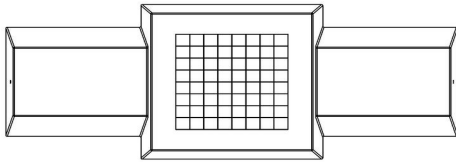

## Chess Bench, Anthracite-Concrete

Product code: BB.CH.AB

**£ 2,275.00** excl. VAT  
(£ 2,730.00 incl. VAT)

An expressive version in Anthracite-Concrete, this Chess Bench, in unique design, suitable for any location where a bench or game table is in place. Think of school yards, parks, city centres. This bench is also ideal for protection against ram raid.

\* When ordering one Chess Bench you will receive 1 set of chess pieces free of charge.

*22 December 2024 - Prices subject to change*

*Our products are delivered from our factory in the Netherlands.*

HeBlad  
www.HeBlad.com  
BB.CH.AB  
Gewicht ± 1140 KG.

## Specifications Chess Bench, Anthracite-Concrete

Product code	BB.CH.AB	Height tabletop	70 cm
Colour	Antraciet-beton	Weight	1140 kg
Dimensions (L x W x H)	167 x 67 x 70 cm	Number of seats	2
Seat height	50 cm		