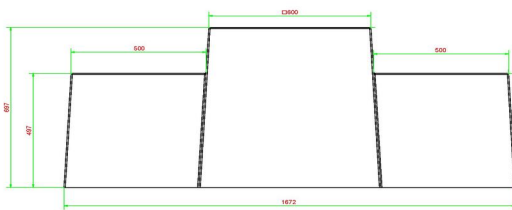

head office address

HeBlad BV

Diamantweg 22
NL - 5527 LC Hapert

rounded corners or even a beautiful round table in any of these colours.

A picnic set next to a concrete chess bench

Expand the anthracite concrete chess bench with one or more picnic sets to provide more seating space for visitors or passers-by. Combine with the same colour or let the diversity of colours dominate.

HeBlad
www.HeBlad.com
BB.CH.AB
Gewicht ± 1140 KG.

Specifications Chess Bench, Anthracite-Concrete

Product code	BB.CH.AB	Height tabletop	70 cm
Colour	Antraciet-beton	Weight	1140 kg
Dimensions (L x W x H)	167 x 67 x 70 cm	Number of seats	2
Seat height	50 cm		