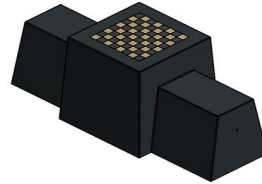

HeBlad
www.HeBlad.com
BB.CH.AB
Gewicht ± 1140 KG.

Specifications Chess Bench, Anthracite-Concrete

Product code	BB.CH.AB	Height tabletop	70 cm
Colour	Antraciet-beton	Weight	1140 kg
Dimensions (L x W x H)	167 x 67 x 70 cm	Number of seats	2
Seat height	50 cm