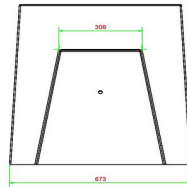

head office address

HeBlad BV

Diamantweg 22
NL - 5527 LC Hapert

rounded corners or even a beautiful round table in any of these colours.

A picnic set next to a concrete chess bench

Expand the anthracite concrete chess bench with one or more picnic sets to provide more seating space for visitors or passers-by. Combine with the same colour or let the diversity of colours dominate.

HeBlad
www.HeBlad.com
BB.CH.AB
Gewicht ± 1140 KG.

Specifications Chess Bench, Anthracite-Concrete

Product code	BB.CH.AB	Height tabletop	70 cm
Colour	Antraciet-beton	Weight	1140 kg
Dimensions (L x W x H)	167 x 67 x 70 cm	Number of seats	2
Seat height	50 cm		