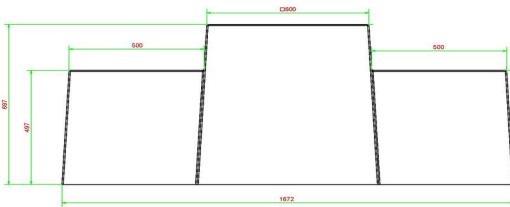

\* When ordering one Chess Bench you will receive 1 set of chess pieces free of charge.

*22 December 2024 - Prices subject to change*

*Our products are delivered from our factory in the Netherlands.*

HeBlad  
www.HeBlad.com  
BB.CH.AB  
Gewicht ± 1140 KG.

## Specifications Chess Bench, Anthracite-Concrete

Product code	BB.CH.AB	Height tabletop	70 cm
Colour	Antraciet-beton	Weight	1140 kg
Dimensions (L x W x H)	167 x 67 x 70 cm	Number of seats	2
Seat height	50 cm		