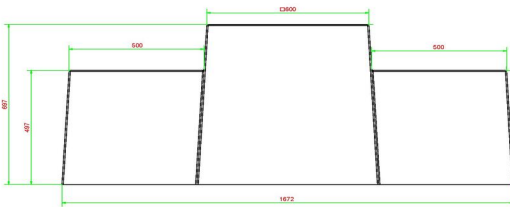

HeBlad
www.HeBlad.com
BB.CK
Gewicht ± 1140 KG.

Specifications Checkers/Drafts Bench, Natural Concrete

Product code	BB.CK	Height tabletop	70 cm
Colour	Natural concrete	Weight	1140 kg
Dimensions (L x W x H)	167 x 67 x 70 cm	Number of seats	2
Seat height	50 cm		