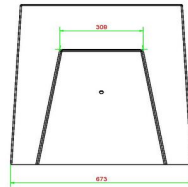

HeBlad
www.HeBlad.com
BB.CK
Gewicht ± 1140 KG.

Specifications Checkers/Drafts Bench, Natural Concrete

Product code	BB.CK	Height tabletop	70 cm
Colour	Natural concrete	Weight	1140 kg
Dimensions (L x W x H)	167 x 67 x 70 cm	Number of seats	2
Seat height	50 cm		