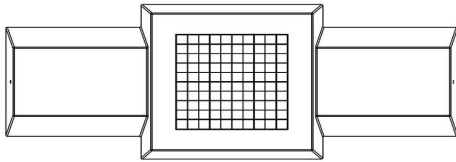

HeBlad
www.HeBlad.com
BB.CK
Gewicht ± 1140 KG.

Specifications Checkers/Drafts Bench, Natural Concrete

Product code	BB.CK	Height tabletop	70 cm
Colour	Natural concrete	Weight	1140 kg
Dimensions (L x W x H)	167 x 67 x 70 cm	Number of seats	2
Seat height	50 cm		