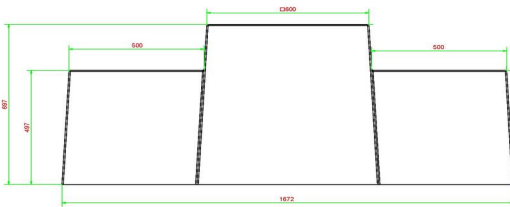

HeBlad
www.HeBlad.com
BB.CK
Gewicht ± 1140 KG.

Specifications Checkers/Drafts Bench, Natural Concrete

Product code	BB.CK	Height tabletop	70 cm
Colour	Natural concrete	Weight	1140 kg
Dimensions (L x W x H)	167 x 67 x 70 cm	Number of seats	2
Seat height	50 cm