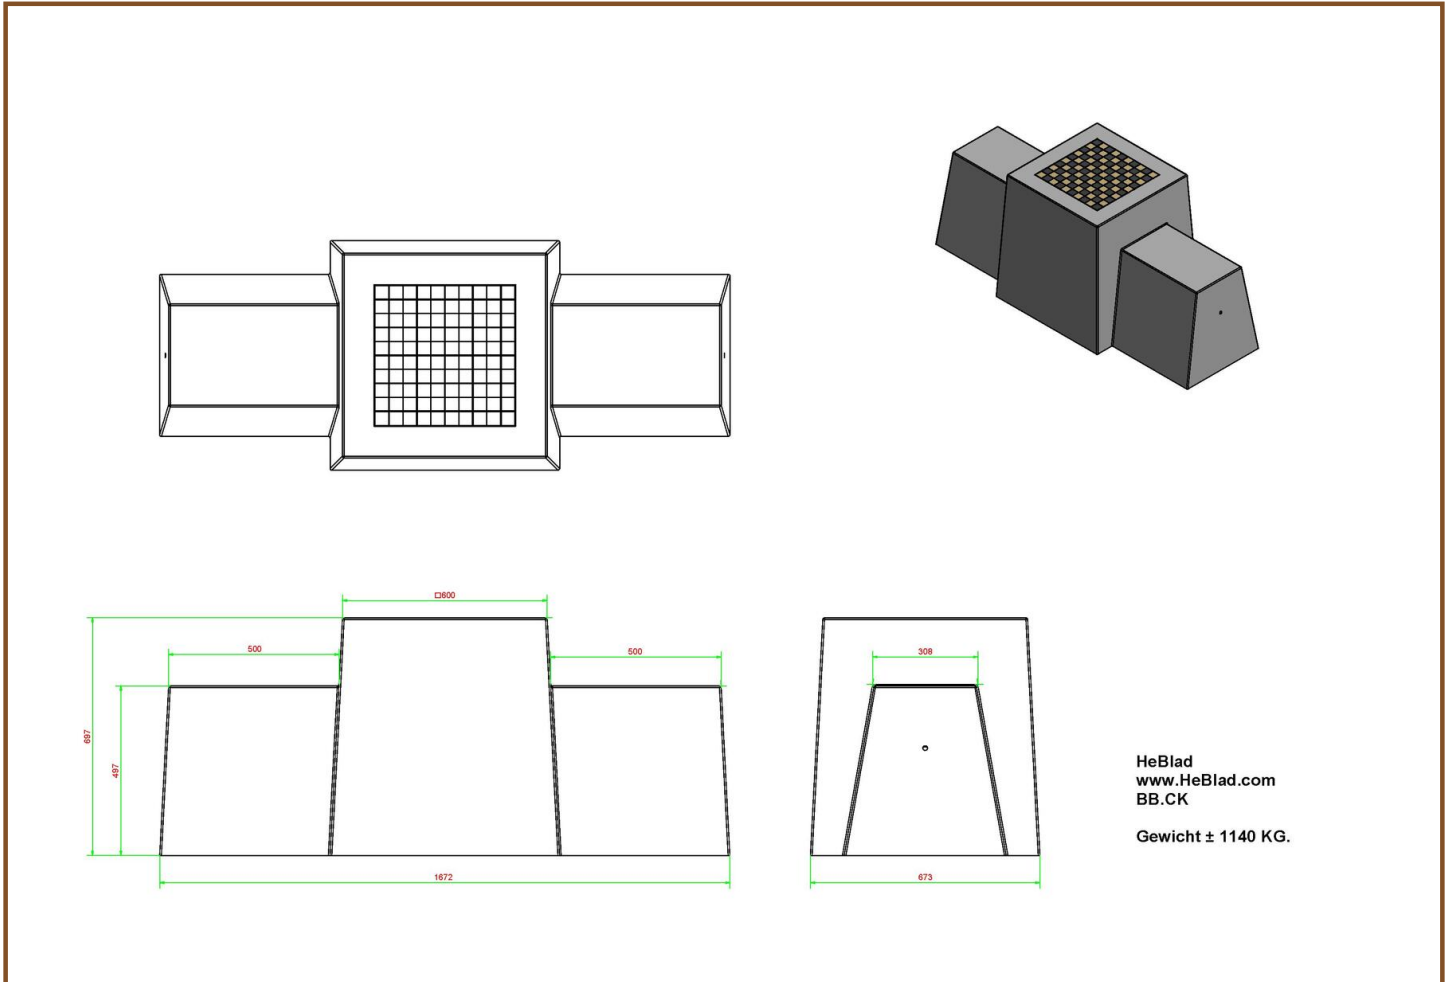

Checkers/Drafts Bench, Natural Concrete

Product code: BB.CK

£ 2,250.00 excl. VAT

(£ 2,700.00 incl. VAT)

A beautiful bench with a tabletop for a game of draughts. Especially for outdoors, like all our HeBlad products.

Ideal for school yards, parks or city centres. But this bench is also particularly suitable as protection against ram raid. Carried out in natural concrete.

* When ordering one Checkers/Drafts Bench you will receive 1 set of draughts with it.

Our products are delivered from our factory in the Netherlands. 28 September 2024 - Prices subject to change

Specifications Checkers/Drafts Bench, Natural Concrete

Product code	BB.CK	Height tabletop	70 cm
Colour	Natural concrete	Weight	1140 kg
Dimensions (L x W x H)	167 x 67 x 70 cm	Number of seats	2
Seat height	50 cm		