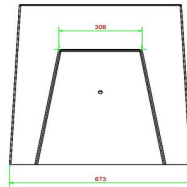

HeBlad
www.HeBlad.com
BB.CK
Gewicht ± 1140 KG.

Specifications Checkers/Drafts Bench, Natural Concrete

Product code	BB.CK	Height tabletop	70 cm
Colour	Natural concrete	Weight	1140 kg
Dimensions (L x W x H)	167 x 67 x 70 cm	Number of seats	2
Seat height	50 cm