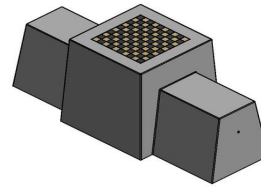

HeBlad
www.HeBlad.com
BB.CK
Gewicht ± 1140 KG.

Specifications Checkers/Drafts Bench, Natural Concrete

Product code	BB.CK	Height tabletop	70 cm
Colour	Natural concrete	Weight	1140 kg
Dimensions (L x W x H)	167 x 67 x 70 cm	Number of seats	2
Seat height	50 cm