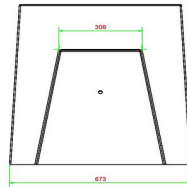

HeBlad
www.HeBlad.com
BB.CK
Gewicht ± 1140 KG.

Specifications Checkers/Drafts Bench, Natural Concrete

Product code	BB.CK	Height tabletop	70 cm
Colour	Natural concrete	Weight	1140 kg
Dimensions (L x W x H)	167 x 67 x 70 cm	Number of seats	2
Seat height	50 cm		