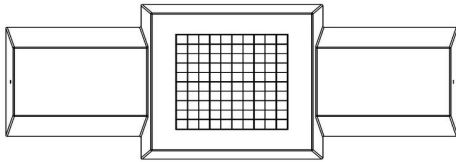

HeBlad
www.HeBlad.com
BB.CK
Gewicht ± 1140 KG.

Specifications Checkers/Drafts Bench, Natural Concrete

Product code	BB.CK	Height tabletop	70 cm
Colour	Natural concrete	Weight	1140 kg
Dimensions (L x W x H)	167 x 67 x 70 cm	Number of seats	2
Seat height	50 cm