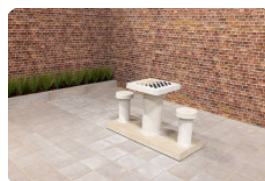

HeBlad
www.HeBlad.com
BB.CK
Gewicht ± 1140 KG.

Specifications Checkers/Drafts Bench, Natural Concrete

Product code	BB.CK	Height tabletop	70 cm
Colour	Natural concrete	Weight	1140 kg
Dimensions (L x W x H)	167 x 67 x 70 cm	Number of seats	2
Seat height	50 cm		

Related products

GT.CK.2

Our products are delivered from our factory in the Netherlands.