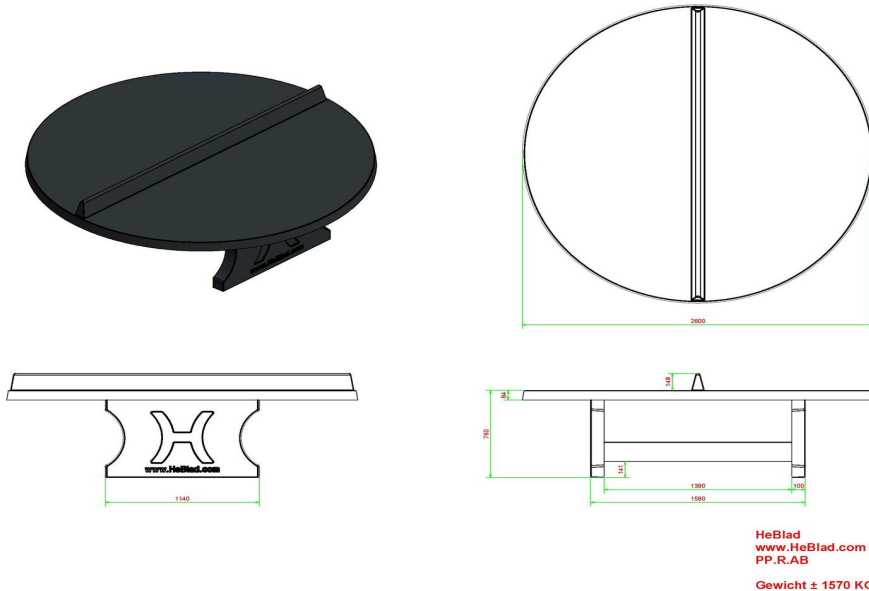

head office address

HeBlad BV

Diamantweg 22
NL - 5527 LC Hapert

Is a concrete base plate necessary for a table tennis table? The concrete base plate that comes with this round concrete table tennis table ensures that you will not be bothered by grass or mud under your table tennis table. This significantly reduces the risk of slipping while using the table tennis table. Moreover, this makes maintenance a lot easier and the table is even more stable. The bottom plate is optional for every game table. The base plate can be ordered separately and your site must meet a number of conditions. Always contact us to discuss this.

Finally

Do you have any questions about the round concrete table tennis table or another product? Contact us, we are happy to help you!

** When purchasing a HeBlad ping pong table, a set of bats (4 bats and 2 balls) is included for free.

Our products are delivered from our factory in the Netherlands.

Specifications Round Ping-Pong table Anthracite-Concrete

Product code	PP.R.AB	Height tabletop	76 cm
Colour	Anthracite concrete	Height of the net	14,75 cm
Dimension playing surface (L x W)	ø 260 cm	Weight	1570 kg
Dimensions bottom of playing surface	ø 264 cm	Distance legs	149 cm (center to center)
Tabletop thickness	8,4 cm		