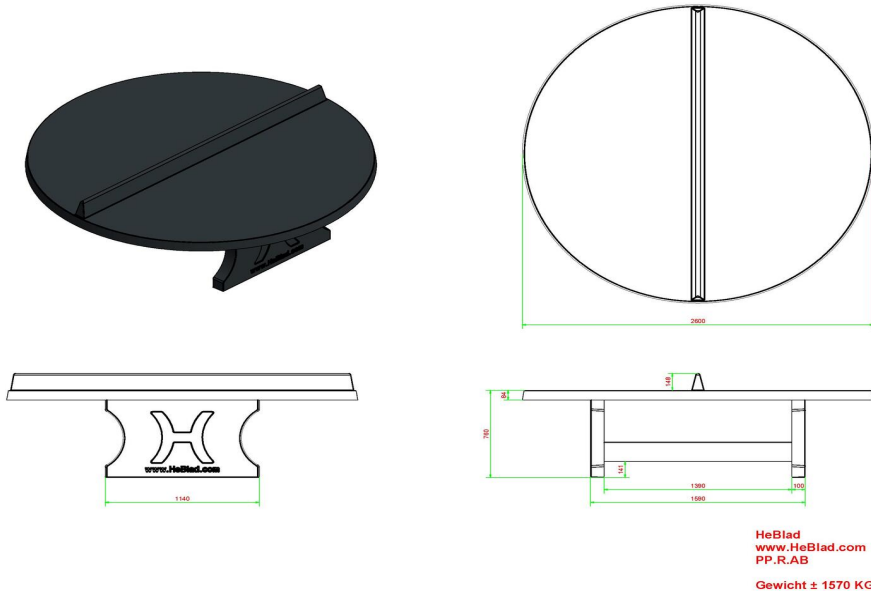

head office address

HeBlad BV

Diamantweg 22
NL - 5527 LC Hapert

Is a concrete base plate necessary for a table tennis table? The concrete base plate that comes with this round concrete table tennis table ensures that you will not be bothered by grass or mud under your table tennis table. This significantly reduces the risk of slipping while using the table tennis table. Moreover, this makes maintenance a lot easier and the table is even more stable. The bottom plate is optional for every game table. The base plate can be ordered separately and your site must meet a number of conditions. Always contact us to discuss this.

Finally

Do you have any questions about the round concrete table tennis table or another product? Contact us, we are happy to help you!

** When purchasing a HeBlad ping pong table, a set of bats (4 bats and 2 balls) is included for free.

Our products are delivered from our factory in the Netherlands.

Specifications Round Ping-Pong table Anthracite-Concrete

Product code	PP.R.AB	Height tabletop	76 cm
Colour	Anthracite concrete	Height of the net	14,75 cm
Dimension playing surface (L x W)	∅ 260 cm	Weight	1570 kg
Dimensions bottom base plate	∅ 264 cm	Distance legs	149 cm (center to center)
Tabletop thickness	8,4 cm		