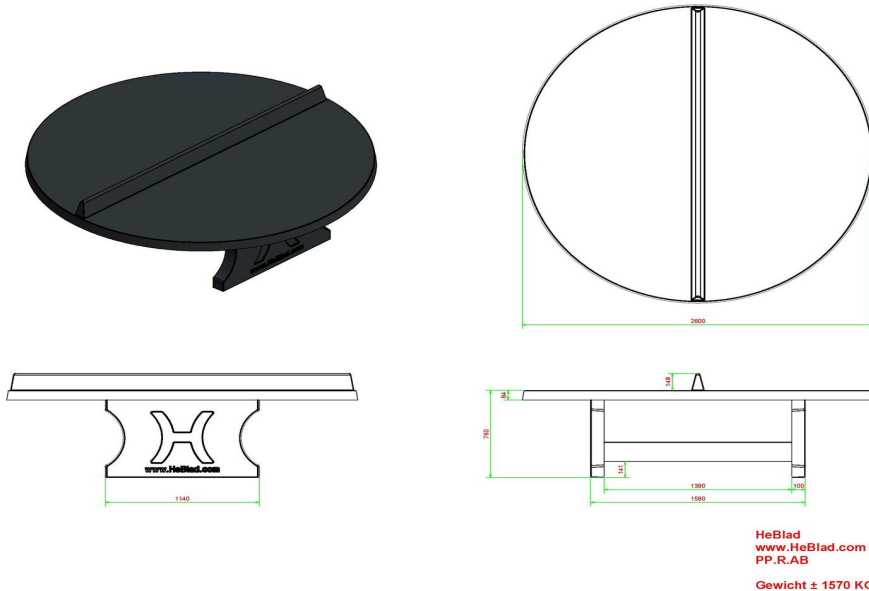

head office address

HeBlad BV

Diamantweg 22
NL - 5527 LC Hapert

Is a concrete base plate necessary for a table tennis table? The concrete base plate that comes with this round concrete table tennis table ensures that you will not be bothered by grass or mud under your table tennis table. This significantly reduces the risk of slipping while using the table tennis table. Moreover, this makes maintenance a lot easier and the table is even more stable. The bottom plate is optional for every game table. The base plate can be ordered separately and your site must meet a number of conditions. Always contact us to discuss this.

Finally

Do you have any questions about the round concrete table tennis table or another product? Contact us, we are happy to help you!

** When purchasing a HeBlad ping pong table, a set of bats (4 bats and 2 balls) is included for free.

Our products are delivered from our factory in the Netherlands.

Specifications Round Ping-Pong table Anthracite-Concrete

Product code	PP.R.AB	Height tabletop	76 cm
Colour	Anthracite concrete	Height of the net	14,75 cm
Dimension playing surface (L x W)	∅ 260 cm	Weight	1570 kg
Dimensions bottom base plate	∅ 264 cm	Distance legs	149 cm (center to center)
Tabletop thickness	8,4 cm		