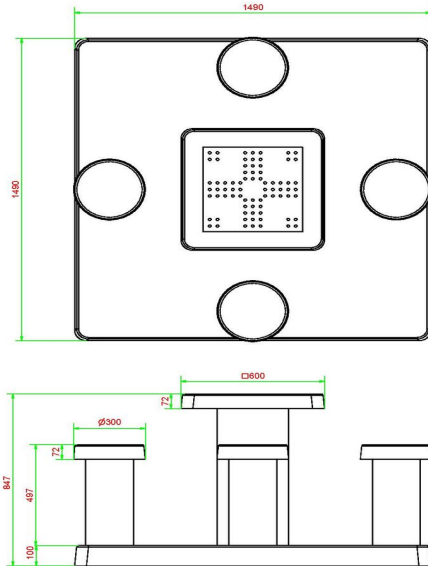

head office address

HeBlad BV

Diamantweg 22
NL - 5527 LC Hapert

The base plate of the Ludo game table is placed at the same height as the existing paving. This means no steps up or down. The concrete base plate makes maintenance around the gaming tables easier. The bottom plate also ensures that the Ludo game table remains stable. Robust and solid, as you have come to expect from HeBlad.

HeBlad
www.HeBlad.com
GT.LD.4

± 900 KG.

Specifications Ludo Game Table Naturel Concrete (4P)

Product code	GT.LD.4	Height tabletop	75 cm
Colour	Natural concrete	Seat height	50 cm
Dimensions (L x W x H)	149 x 149 x 85 cm	Dimensions base plate (L x W x H)	149 x 149 x 10 cm
Dimensions tabletop (L x W)	60 x 60 cm	Weight	900 kg
Tabletop thickness	7 cm		