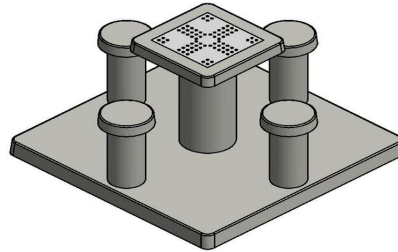

head office address

HeBlad BV

Diamantweg 22
NL - 5527 LC Hapert

The base plate of the Ludo game table is placed at the same height as the existing paving. This means no steps up or down. The concrete base plate makes maintenance around the gaming tables easier. The bottom plate also ensures that the Ludo game table remains stable. Robust and solid, as you have come to expect from HeBlad.

HeBlad
www.HeBlad.com
GT.LD.4

± 900 KG.

Specifications Ludo Game Table Naturel Concrete (4P)

Product code	GT.LD.4	Height tabletop	75 cm
Colour	Natural concrete	Seat height	50 cm
Dimensions (L x W x H)	149 x 149 x 85 cm	Dimensions base plate (L x W x H)	149 x 149 x 10 cm
Dimensions tabletop (L x W)	60 x 60 cm	Weight	900 kg
Tabletop thickness	7 cm		