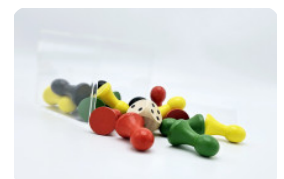

GT.LD.Pieces

Our products are delivered from our factory in the Netherlands.