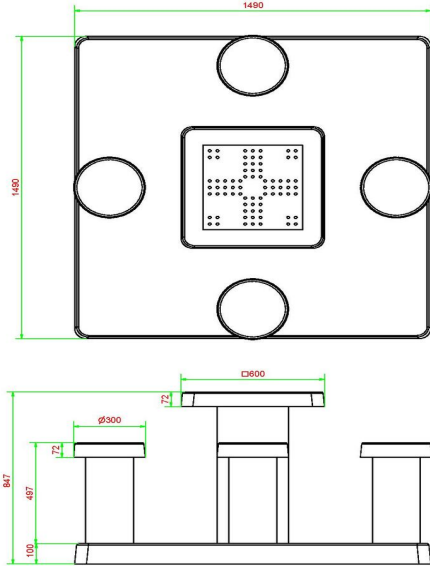

head office address

HeBlad BV

Diamantweg 22
NL - 5527 LC Hapert

The base plate of the Ludo game table is placed at the same height as the existing paving. This means no steps up or down. The concrete base plate makes maintenance around the gaming tables easier. The bottom plate also ensures that the Ludo game table remains stable. Robust and solid, as you have come to expect from HeBlad.

HeBlad
www.HeBlad.com
GT.LD.4

± 900 KG.

Specifications Ludo Game Table Naturel Concrete (4P)

Product code	GT.LD.4	Height tabletop	75 cm
Colour	Natural concrete	Seat height	50 cm
Dimensions (L x W x H)	149 x 149 x 85 cm	Dimensions base plate (L x W x H)	149 x 149 x 10 cm
Dimensions tabletop (L x W)	60 x 60 cm	Weight	900 kg
Tabletop thickness	7 cm		