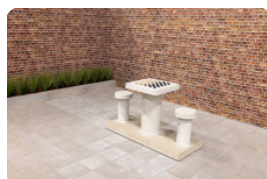

HeBlad
www.HeBlad.com
GT.LD.4

± 900 KG.

Specifications Ludo Game Table Naturel Concrete (4P)

Product code	GT.LD.4	Height tabletop	75 cm
Colour	Natural concrete	Seat height	50 cm
Dimensions (L x W x H)	149 x 149 x 85 cm	Dimensions base plate (L x W x H)	149 x 149 x 10 cm
Dimensions tabletop (L x W)	60 x 60 cm	Weight	900 kg
Tabletop thickness	7 cm		

Related products

GT.CK.2

Our products are delivered from our factory in the Netherlands.