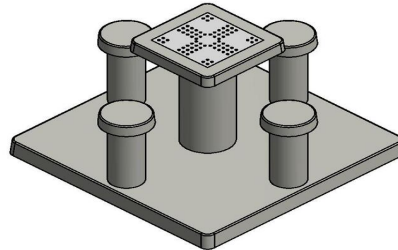

head office address

HeBlad BV

Diamantweg 22
NL - 5527 LC Hapert

The base plate of the Ludo game table is placed at the same height as the existing paving. This means no steps up or down. The concrete base plate makes maintenance around the gaming tables easier. The bottom plate also ensures that the Ludo game table remains stable. Robust and solid, as you have come to expect from HeBlad.

HeBlad
www.HeBlad.com
GT.LD.4

± 900 KG.

Specifications Ludo Game Table Naturel Concrete (4P)

Product code	GT.LD.4	Height tabletop	75 cm
Colour	Natural concrete	Seat height	50 cm
Dimensions (L x W x H)	149 x 149 x 85 cm	Dimensions base plate (L x W x H)	149 x 149 x 10 cm
Dimensions tabletop (L x W)	60 x 60 cm	Weight	900 kg
Tabletop thickness	7 cm		