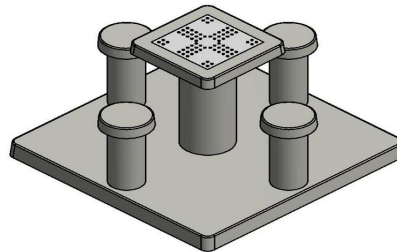

Ludo Game Table Naturel Concrete (4P)

Product code: GT.LD.4

£ 3,325.00 excl. VAT
(£ 3,990.00 incl. VAT)

A showpiece for example on school squares or in the playgrounds. Children can alternate play a game of Ludo or just being able to have lunch at the table. The Game Table consists of a solid piece of concrete, so no loose parts, which will be a benefit to safety. The game surfaces are of natural stone. The table is resistant to all weather influences. A HeBlad Game Table guarantees years of fun. This Game Table is also available in a Chess Table or just a blank Game Table, both with or 4 seats.

* When ordering this Game Table you will receive 1 set of pawns and a dice free of charge.

22 December 2024 - Prices subject to change

Our products are delivered from our factory in the Netherlands.

HeBlad
www.HeBlad.com
GT.LD.4

± 900 KG.

Specifications Ludo Game Table Naturel Concrete (4P)

Product code	GT.LD.4	Height tabletop	75 cm
Colour	Natural concrete	Seat height	50 cm
Dimensions (L x W x H)	149 x 149 x 85 cm	Dimensions base plate (L x W x H)	149 x 149 x 10 cm
Dimensions tabletop (L x W)	60 x 60 cm	Weight	900 kg
Tabletop thickness	7 cm		