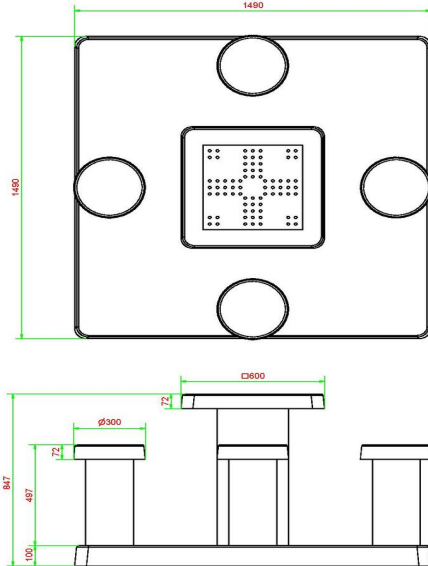

HeBlad
www.HeBlad.com
GT.LD.AB4

± 900 KG.

Specifications Ludo Game Table Anthracite-Concrete (4P)

Product code	GT.LD.AB4	Height tabletop	75 cm
Colour	Anthracite concrete	Seat height	50 cm
Dimensions (L x W x H)	149 x 149 x 85 cm	Dimensions base plate (L x W x H)	149 x 149 x 10 cm
Dimensions tabletop (L x W)	60 x 60 cm	Weight	900 kg
Tabletop thickness	7 cm		

Related products

Our products are delivered from our factory in the Netherlands.