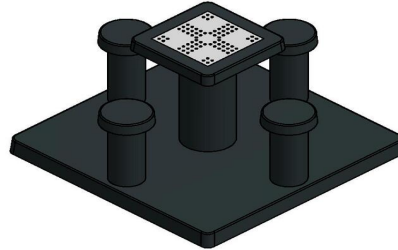

Ludo Game Table Anthracite-Concrete (4P)

Product code: GT.LD.AB4

£ 3,425.00 excl. VAT
(£ 4,110.00 incl. VAT)

This is an ideal Game Table for a primary school or a playground. The design makes it an eye catcher. This Ludo Game Table is molded in one piece of concrete, no loose parts, so it is safe. The game surfaces are of natural stone, processed by us in concrete. A game can be played on it, but it is also suitable as a table for a bite to eat. Because the underplate is placed at the same level as the existing pavement, it is also easy to keep the area neat around the Game Table. This Game Table is available in various versions, see also Chess Table, Checkers Table or just a table to play on. You can choose the Anthracite-Concrete or Natural Concrete version.

* When ordering this Game Table you will get 1 set of pawns and a dice free of charge.

22 December 2024 - Prices subject to change

Our products are delivered from our factory in the Netherlands.

HeBlad
www.HeBlad.com
GT.LD.AB4

± 900 KG.

Specifications Ludo Game Table Anthracite-Concrete (4P)

Product code	GT.LD.AB4	Height tabletop	75 cm
Colour	Anthracite concrete	Seat height	50 cm
Dimensions (L x W x H)	149 x 149 x 85 cm	Dimensions base plate (L x W x H)	149 x 149 x 10 cm
Dimensions tabletop (L x W)	60 x 60 cm	Weight	900 kg
Tabletop thickness	7 cm		