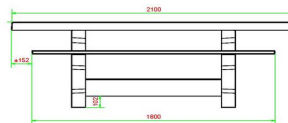

HeBlad
www.HeBlad.com
PS.DLAB.GT.132
± 780 KG.

Specifications Multi Gaming table (1-3-2) DeLuxe Anthracite-Concrete

Product code	PS.DLAB.GT.132	Height tabletop	75 cm
Colour	Anthracite concrete	Seat height	50 cm
Dimensions (L x W x H)	210 x 193 x 75 cm	Material seat	Bamboo
Dimensions tabletop (L x W)	210 x 90 cm	Distance legs	111 cm (center to center)
Tabletop thickness	7 cm	Weight	780 kg