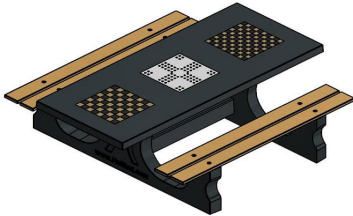

HeBlad
www.HeBlad.com
PS.DLAB.GT.132
± 780 KG.

Specifications Multi Gaming table (1-3-2) DeLuxe Anthracite-Concrete

Product code	PS.DLAB.GT.132	Height tabletop	75 cm
Colour	Anthracite concrete	Seat height	50 cm
Dimensions (L x W x H)	210 x 193 x 75 cm	Material seat	Bamboo
Dimensions tabletop (L x W)	210 x 90 cm	Distance legs	111 cm (center to center)
Tabletop thickness	7 cm	Weight	780 kg