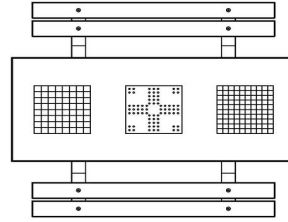

HeBlad
www.HeBlad.com
PS.DLAB.GT.132
± 780 KG.

Specifications Multi Gaming table (1-3-2) DeLuxe Anthracite-Concrete

Product code	PS.DLAB.GT.132	Height tabletop	75 cm
Colour	Anthracite concrete	Seat height	50 cm
Dimensions (L x W x H)	210 x 193 x 75 cm	Material seat	Bamboo
Dimensions tabletop (L x W)	210 x 90 cm	Distance legs	111 cm (center to center)
Tabletop thickness	7 cm	Weight	780 kg