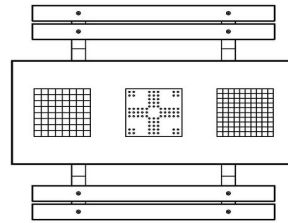

HeBlad
www.HeBlad.com
PS.DLAB.GT.132
± 780 KG.

Specifications Multi Gaming table (1-3-2) DeLuxe Anthracite-Concrete

Product code	PS.DLAB.GT.132	Height tabletop	75 cm
Colour	Anthracite concrete	Seat height	50 cm
Dimensions (L x W x H)	210 x 193 x 75 cm	Material seat	Bamboo
Dimensions tabletop (L x W)	210 x 90 cm	Distance legs	111 cm (center to center)
Tabletop thickness	7 cm	Weight	780 kg

Related products

PS.DL.GT.132

BB.CH.AB

GT.CK.Pieces

GT.CK.2

OP.PS.AB.246

Our products are delivered from our factory in the Netherlands.