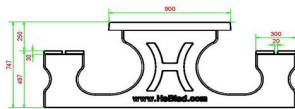

HeBlad
www.HeBlad.com
PS.DLAB.GT.132
± 780 KG.

Specifications Multi Gaming table (1-3-2) DeLuxe Anthracite-Concrete

| | | | |
|-----------------------------|---------------------|-----------------|---------------------------|
| Product code | PS.DLAB.GT.132 | Height tabletop | 75 cm |
| Colour | Anthracite concrete | Seat height | 50 cm |
| Dimensions (L x W x H) | 210 x 193 x 75 cm | Material seat | Bamboo |
| Dimensions tabletop (L x W) | 210 x 90 cm | Distance legs | 111 cm (center to center) |
| Tabletop thickness | 7 cm | Weight | 780 kg |