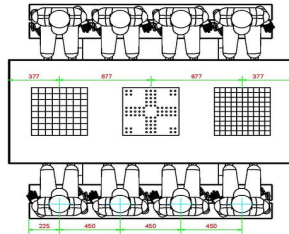

HeBlad
www.HeBlad.com
PS.DLAB.GT.132
± 780 KG.

Specifications Multi Gaming table (1-3-2) DeLuxe Anthracite-Concrete

| | | | |
|-----------------------------|---------------------|-----------------|---------------------------|
| Product code | PS.DLAB.GT.132 | Height tabletop | 75 cm |
| Colour | Anthracite concrete | Seat height | 50 cm |
| Dimensions (L x W x H) | 210 x 193 x 75 cm | Material seat | Bamboo |
| Dimensions tabletop (L x W) | 210 x 90 cm | Distance legs | 111 cm (center to center) |
| Tabletop thickness | 7 cm | Weight | 780 kg |