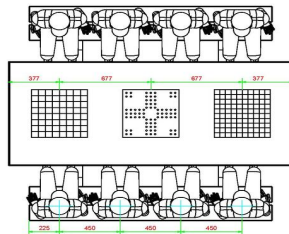

HeBlad
www.HeBlad.com
PS.DLAB.GT.132
± 780 KG.

Specifications Multi Gaming table (1-3-2) DeLuxe Anthracite-Concrete

Product code	PS.DLAB.GT.132	Height tabletop	75 cm
Colour	Anthracite concrete	Seat height	50 cm
Dimensions (L x W x H)	210 x 193 x 75 cm	Material seat	Bamboo
Dimensions tabletop (L x W)	210 x 90 cm	Distance legs	111 cm (center to center)
Tabletop thickness	7 cm	Weight	780 kg