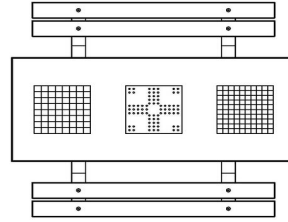

HeBlad
www.HeBlad.com
PS.DLAB.GT.132
± 780 KG.

Specifications Multi Gaming table (1-3-2) DeLuxe Anthracite-Concrete

| | | | |
|-----------------------------|---------------------|-----------------|---------------------------|
| Product code | PS.DLAB.GT.132 | Height tabletop | 75 cm |
| Colour | Anthracite concrete | Seat height | 50 cm |
| Dimensions (L x W x H) | 210 x 193 x 75 cm | Material seat | Bamboo |
| Dimensions tabletop (L x W) | 210 x 90 cm | Distance legs | 111 cm (center to center) |
| Tabletop thickness | 7 cm | Weight | 780 kg |