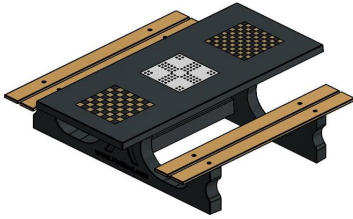

HeBlad
www.HeBlad.com
PS.DLAB.GT.132
± 780 KG.

Specifications Multi Gaming table (1-3-2) DeLuxe Anthracite-Concrete

| | | | |
|-----------------------------|---------------------|-----------------|---------------------------|
| Product code | PS.DLAB.GT.132 | Height tabletop | 75 cm |
| Colour | Anthracite concrete | Seat height | 50 cm |
| Dimensions (L x W x H) | 210 x 193 x 75 cm | Material seat | Bamboo |
| Dimensions tabletop (L x W) | 210 x 90 cm | Distance legs | 111 cm (center to center) |
| Tabletop thickness | 7 cm | Weight | 780 kg |