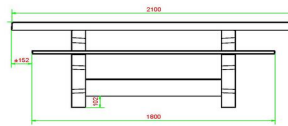

HeBlad
www.HeBlad.com
PS.DLAB.GT.132
± 780 KG.

Specifications Multi Gaming table (1-3-2) DeLuxe Anthracite-Concrete

| | | | |
|-----------------------------|---------------------|-----------------|---------------------------|
| Product code | PS.DLAB.GT.132 | Height tabletop | 75 cm |
| Colour | Anthracite concrete | Seat height | 50 cm |
| Dimensions (L x W x H) | 210 x 193 x 75 cm | Material seat | Bamboo |
| Dimensions tabletop (L x W) | 210 x 90 cm | Distance legs | 111 cm (center to center) |
| Tabletop thickness | 7 cm | Weight | 780 kg |