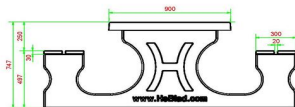

HeBlad
www.HeBlad.com
PS.DLAB.GT.132
± 780 KG.

Specifications Multi Gaming table (1-3-2) DeLuxe Anthracite-Concrete

Product code	PS.DLAB.GT.132	Height tabletop	75 cm
Colour	Anthracite concrete	Seat height	50 cm
Dimensions (L x W x H)	210 x 193 x 75 cm	Material seat	Bamboo
Dimensions tabletop (L x W)	210 x 90 cm	Distance legs	111 cm (center to center)
Tabletop thickness	7 cm	Weight	780 kg