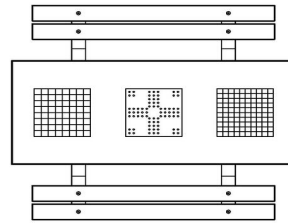

HeBlad
www.HeBlad.com
PS.DLAB.GT.132
± 780 KG.

Specifications Multi Gaming table (1-3-2) DeLuxe Anthracite-Concrete

Product code	PS.DLAB.GT.132	Height tabletop	75 cm
Colour	Anthracite concrete	Seat height	50 cm
Dimensions (L x W x H)	210 x 193 x 75 cm	Material seat	Bamboo
Dimensions tabletop (L x W)	210 x 90 cm	Distance legs	111 cm (center to center)
Tabletop thickness	7 cm	Weight	780 kg