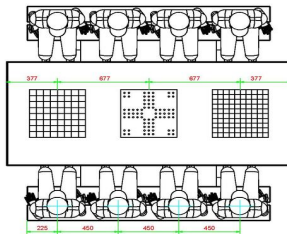

HeBlad  
www.HeBlad.com  
PS.DL.GT.132  
± 780 KG.

## Specifications Multi Gaming table (1-3-2) DeLuxe

Product code	PS.DL.GT.132	Height tabletop	75 cm
Colour	Natural concrete	Seat height	50 cm
Dimensions (L x W x H)	210 x 193 x 75 cm	Material seat	Bamboo
Dimensions tabletop (L x W)	210 x 90 cm	Distance legs	111 cm (center to center)
Tabletop thickness	7 cm	Weight	780 kg