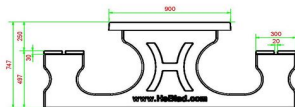

HeBlad  
www.HeBlad.com  
PS.DL.GT.132  
± 780 KG.

## Specifications Multi Gaming table (1-3-2) DeLuxe

Product code	PS.DL.GT.132	Height tabletop	75 cm
Colour	Natural concrete	Seat height	50 cm
Dimensions (L x W x H)	210 x 193 x 75 cm	Material seat	Bamboo
Dimensions tabletop (L x W)	210 x 90 cm	Distance legs	111 cm (center to center)
Tabletop thickness	7 cm	Weight	780 kg