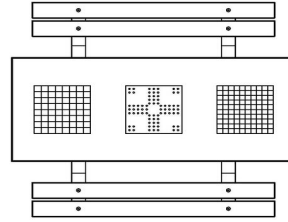

HeBlad
www.HeBlad.com
PS.DL.GT.132
± 780 KG.

Specifications Multi Gaming table (1-3-2) DeLuxe

Product code	PS.DL.GT.132	Height tabletop	75 cm
Colour	Natural concrete	Seat height	50 cm
Dimensions (L x W x H)	210 x 193 x 75 cm	Material seat	Bamboo
Dimensions tabletop (L x W)	210 x 90 cm	Distance legs	111 cm (center to center)
Tabletop thickness	7 cm	Weight	780 kg