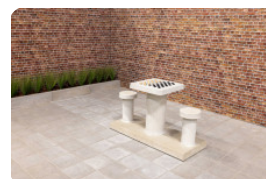

HeBlad
www.HeBlad.com
PS.DL.GT.132
± 780 KG.

Specifications Multi Gaming table (1-3-2) DeLuxe

Product code	PS.DL.GT.132	Height tabletop	75 cm
Colour	Natural concrete	Seat height	50 cm
Dimensions (L x W x H)	210 x 193 x 75 cm	Material seat	Bamboo
Dimensions tabletop (L x W)	210 x 90 cm	Distance legs	111 cm (center to center)
Tabletop thickness	7 cm	Weight	780 kg

Related products

GT.CK.2

Our products are delivered from our factory in the Netherlands.