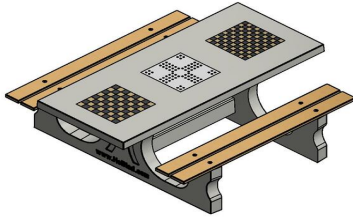

HeBlad
www.HeBlad.com
PS.DL.GT.132
± 780 KG.

Specifications Multi Gaming table (1-3-2) DeLuxe

Product code	PS.DL.GT.132	Height tabletop	75 cm
Colour	Natural concrete	Seat height	50 cm
Dimensions (L x W x H)	210 x 193 x 75 cm	Material seat	Bamboo
Dimensions tabletop (L x W)	210 x 90 cm	Distance legs	111 cm (center to center)
Tabletop thickness	7 cm	Weight	780 kg