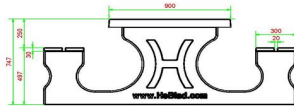

HeBlad
www.HeBlad.com
PS.DL.GT.132
± 780 KG.

Specifications Multi Gaming table (1-3-2) DeLuxe

Product code	PS.DL.GT.132	Height tabletop	75 cm
Colour	Natural concrete	Seat height	50 cm
Dimensions (L x W x H)	210 x 193 x 75 cm	Material seat	Bamboo
Dimensions tabletop (L x W)	210 x 90 cm	Distance legs	111 cm (center to center)
Tabletop thickness	7 cm	Weight	780 kg