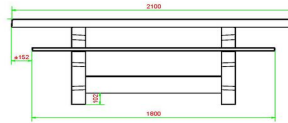

HeBlad
www.HeBlad.com
PS.DL.GT.132
± 780 KG.

Specifications Multi Gaming table (1-3-2) DeLuxe

Product code	PS.DL.GT.132	Height tabletop	75 cm
Colour	Natural concrete	Seat height	50 cm
Dimensions (L x W x H)	210 x 193 x 75 cm	Material seat	Bamboo
Dimensions tabletop (L x W)	210 x 90 cm	Distance legs	111 cm (center to center)
Tabletop thickness	7 cm	Weight	780 kg