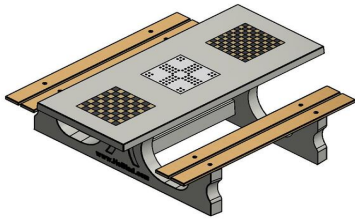

HeBlad  
www.HeBlad.com  
PS.DL.GT.132  
± 780 KG.

## Specifications Multi Gaming table (1-3-2) DeLuxe

Product code	PS.DL.GT.132	Height tabletop	75 cm
Colour	Natural concrete	Seat height	50 cm
Dimensions (L x W x H)	210 x 193 x 75 cm	Material seat	Bamboo
Dimensions tabletop (L x W)	210 x 90 cm	Distance legs	111 cm (center to center)
Tabletop thickness	7 cm	Weight	780 kg