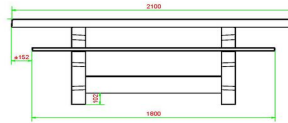

Explanation of the codes:

- 1 = Chess game
- 2 = Checkers game
- 3 = Ludo game

1 set is included per game (chess pieces, checkers and Ludo pawns)

The games table is also available in anthracite concrete. At the games table you can choose which game sheet you want to have collapsed in which place. Would you prefer a different layout? Please contact us.

Product code	PS.DL.GT.132	Height tabletop	75 cm
Colour	Natural concrete	Seat height	50 cm
Dimensions (L x W x H)	210 x 193 x 75 cm	Material seat	Bamboo
Dimensions tabletop (L x W)	210 x 90 cm	Distance legs	111 cm (center to center)
Tabletop thickness	7 cm	Weight	780 kg