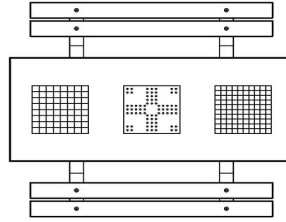

HeBlad
www.HeBlad.com
PS.DL.GT.132
± 780 KG.

Specifications Multi Gaming table (1-3-2) DeLuxe

Product code	PS.DL.GT.132	Height tabletop	75 cm
Colour	Natural concrete	Seat height	50 cm
Dimensions (L x W x H)	210 x 193 x 75 cm	Material seat	Bamboo
Dimensions tabletop (L x W)	210 x 90 cm	Distance legs	111 cm (center to center)
Tabletop thickness	7 cm	Weight	780 kg