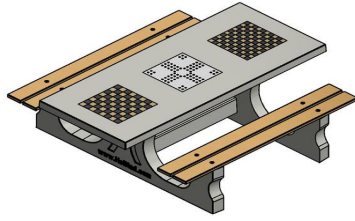

HeBlad
www.HeBlad.com
PS.DL.GT.132
± 780 KG.

Specifications Multi Gaming table (1-3-2) DeLuxe

Product code	PS.DL.GT.132	Height tabletop	75 cm
Colour	Natural concrete	Seat height	50 cm
Dimensions (L x W x H)	210 x 193 x 75 cm	Material seat	Bamboo
Dimensions tabletop (L x W)	210 x 90 cm	Distance legs	111 cm (center to center)
Tabletop thickness	7 cm	Weight	780 kg