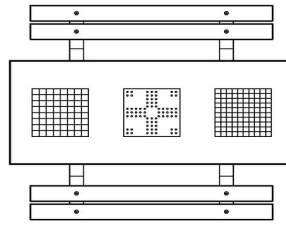

HeBlad  
www.HeBlad.com  
PS.DL.GT.132  
± 780 KG.

## Specifications Multi Gaming table (1-3-2) DeLuxe

Product code	PS.DL.GT.132	Height tabletop	75 cm
Colour	Natural concrete	Seat height	50 cm
Dimensions (L x W x H)	210 x 193 x 75 cm	Material seat	Bamboo
Dimensions tabletop (L x W)	210 x 90 cm	Distance legs	111 cm (center to center)
Tabletop thickness	7 cm	Weight	780 kg