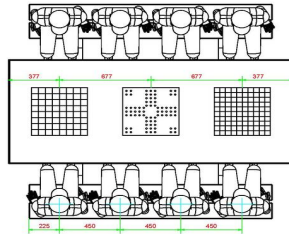

HeBlad
www.HeBlad.com
PS.DL.GT.132
± 780 KG.

Specifications Multi Gaming table (1-3-2) DeLuxe

Product code	PS.DL.GT.132	Height tabletop	75 cm
Colour	Natural concrete	Seat height	50 cm
Dimensions (L x W x H)	210 x 193 x 75 cm	Material seat	Bamboo
Dimensions tabletop (L x W)	210 x 90 cm	Distance legs	111 cm (center to center)
Tabletop thickness	7 cm	Weight	780 kg