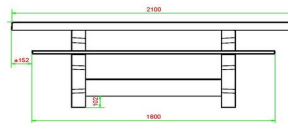

HeBlad  
www.HeBlad.com  
PS.DL.GT.132  
± 780 KG.

## Specifications Multi Gaming table (1-3-2) DeLuxe

Product code	PS.DL.GT.132	Height tabletop	75 cm
Colour	Natural concrete	Seat height	50 cm
Dimensions (L x W x H)	210 x 193 x 75 cm	Material seat	Bamboo
Dimensions tabletop (L x W)	210 x 90 cm	Distance legs	111 cm (center to center)
Tabletop thickness	7 cm	Weight	780 kg