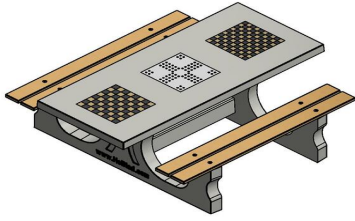

HeBlad
www.HeBlad.com
PS.DL.GT.132
± 780 KG.

Specifications Multi Gaming table (1-3-2) DeLuxe

Product code	PS.DL.GT.132	Height tabletop	75 cm
Colour	Natural concrete	Seat height	50 cm
Dimensions (L x W x H)	210 x 193 x 75 cm	Material seat	Bamboo
Dimensions tabletop (L x W)	210 x 90 cm	Distance legs	111 cm (center to center)
Tabletop thickness	7 cm	Weight	780 kg