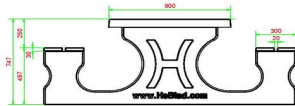

HeBlad
www.HeBlad.com
PS.DL.GT.111
± 780 KG.

Specifications Multi Gaming table (1-1-1) DeLuxe

Product code	PS.DL.GT.111	Height tabletop	75 cm
Colour	Natural concrete	Seat height	50 cm
Dimensions (L x W x H)	210 x 193 x 75 cm	Material seat	Bamboo
Dimensions tabletop (L x W)	210 x 90 cm	Distance legs	111 cm (center to center)
Tabletop thickness	7 cm	Weight	780 kg