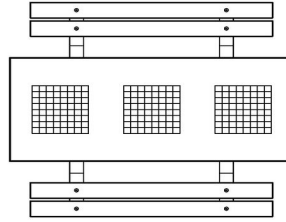

HeBlad
www.HeBlad.com
PS.DL.GT.111
± 780 KG.

Specifications Multi Gaming table (1-1-1) DeLuxe

Product code	PS.DL.GT.111	Height tabletop	75 cm
Colour	Natural concrete	Seat height	50 cm
Dimensions (L x W x H)	210 x 193 x 75 cm	Material seat	Bamboo
Dimensions tabletop (L x W)	210 x 90 cm	Distance legs	111 cm (center to center)
Tabletop thickness	7 cm	Weight	780 kg