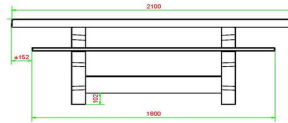

HeBlad
www.HeBlad.com
PS.DL.GT.111
± 780 KG.

Specifications Multi Gaming table (1-1-1) DeLuxe

Product code	PS.DL.GT.111	Height tabletop	75 cm
Colour	Natural concrete	Seat height	50 cm
Dimensions (L x W x H)	210 x 193 x 75 cm	Material seat	Bamboo
Dimensions tabletop (L x W)	210 x 90 cm	Distance legs	111 cm (center to center)
Tabletop thickness	7 cm	Weight	780 kg