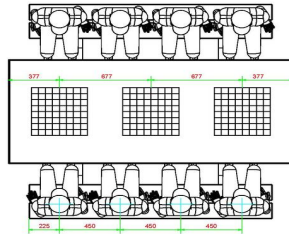

HeBlad
www.HeBlad.com
PS.DL.GT.111
± 780 KG.

Specifications Multi Gaming table (1-1-1) DeLuxe

Product code	PS.DL.GT.111	Height tabletop	75 cm
Colour	Natural concrete	Seat height	50 cm
Dimensions (L x W x H)	210 x 193 x 75 cm	Material seat	Bamboo
Dimensions tabletop (L x W)	210 x 90 cm	Distance legs	111 cm (center to center)
Tabletop thickness	7 cm	Weight	780 kg