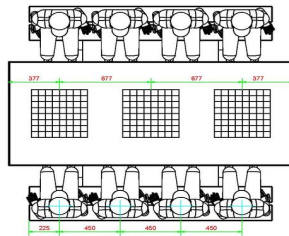

HeBlad
www.HeBlad.com
PS.DL.GT.111
± 780 KG.

Specifications Multi Gaming table (1-1-1) DeLuxe

Product code	PS.DL.GT.111	Height tabletop	75 cm
Colour	Natural concrete	Seat height	50 cm
Dimensions (L x W x H)	210 x 193 x 75 cm	Material seat	Bamboo
Dimensions tabletop (L x W)	210 x 90 cm	Distance legs	111 cm (center to center)
Tabletop thickness	7 cm	Weight	780 kg