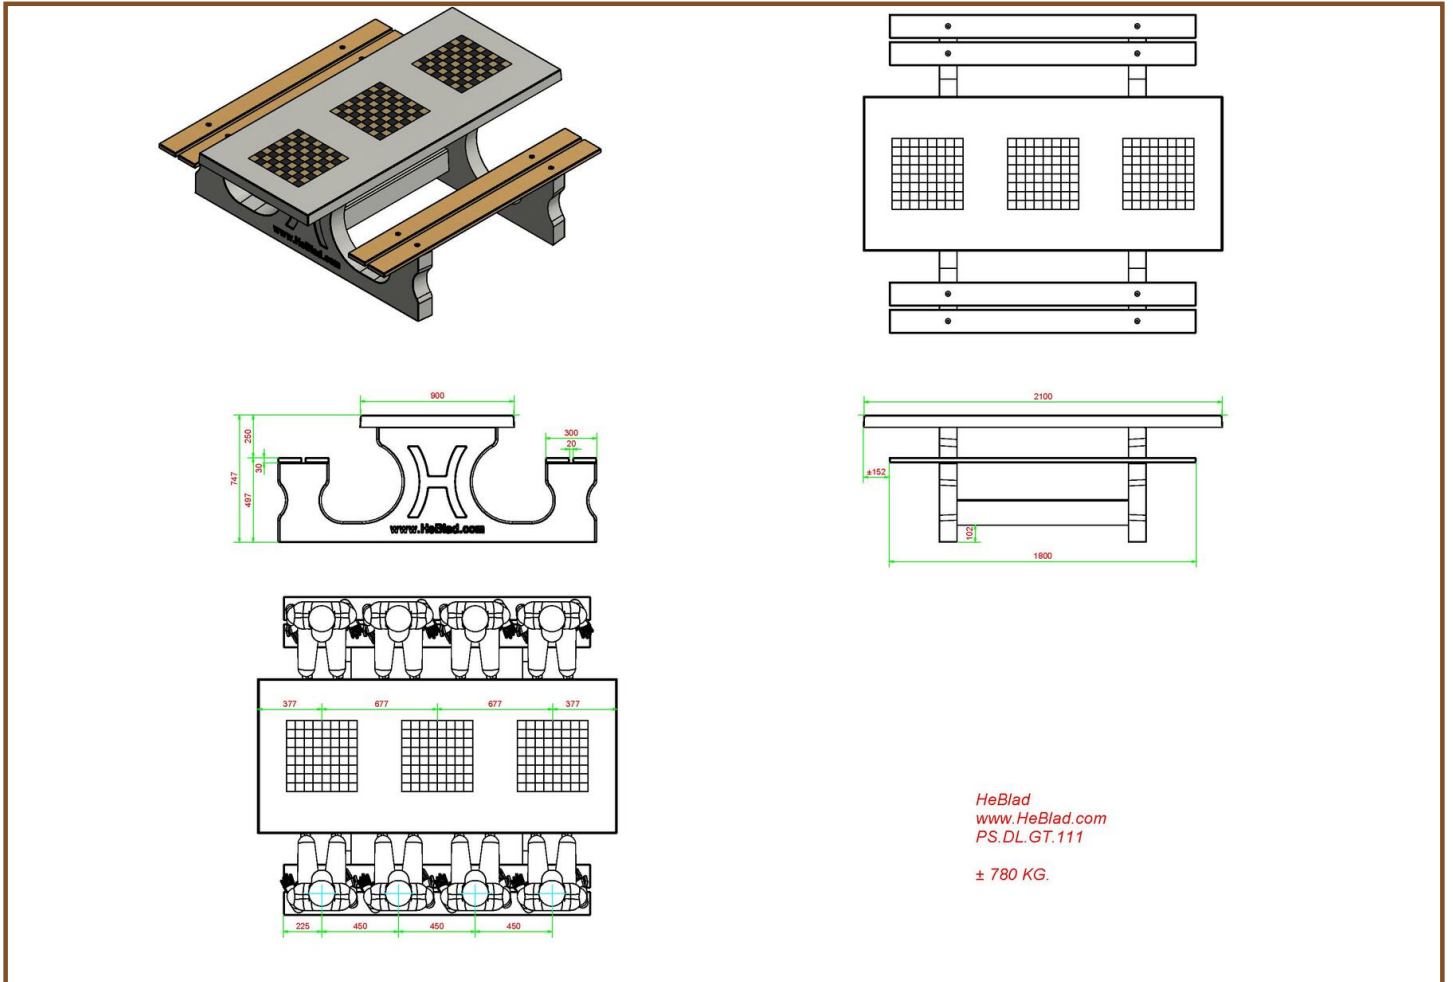

Multi Gaming table (1-1-1) DeLuxe

Product code: PS.DL.GT.111

£ 3,700.00 excl. VAT

(£ 4,440.00 incl. VAT)

Our products are delivered from our factory in the Netherlands. 16 September 2024 - Prices subject to change

Specifications Multi Gaming table (1-1-1) DeLuxe

Product code	PS.DL.GT.111	Height tabletop	75 cm
Colour	Natural concrete	Seat height	50 cm
Dimensions (L x W x H)	210 x 193 x 75 cm	Material seat	Bamboo
Dimensions tabletop (L x W)	210 x 90 cm	Distance legs	111 cm (center to center)
Tabletop thickness	7 cm	Weight	780 kg