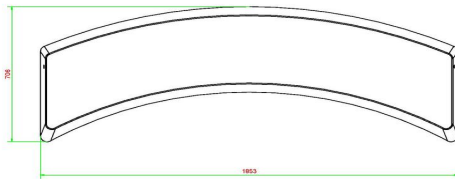

HeBlad
www.HeBlad.com
BB.ST.OV
gewicht ± 900 KG.

Specifications Bench natural concrete oval

Product code	BB.ST.OV	Material seat	Beton
Colour	Natural concrete	Number of seats	4
Dimensions (L x W x H)	185 x 70 x 50 cm	Weight	900 kg
Seat height	50 cm