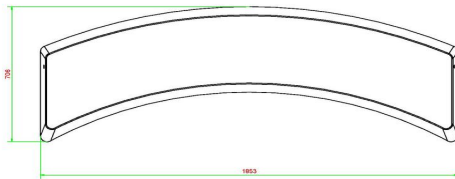

head office address

HeBlad BV

Diamantweg 22
NL - 5527 LC Hapert

The high-quality natural concrete from which the concrete bench is made offers resistance to all weather influences and is easy to maintain. The concrete bench has been specifically developed to provide seating comfort to users in the outdoors. With an ideal seat height and depth, four adults can easily sit on the standard oval concrete bench.

HeBlad
www.HeBlad.com
BB.ST.OV
gewicht ± 900 KG.

Specifications Bench natural concrete oval

Product code	BB.ST.OV	Material seat	Beton
Colour	Natural concrete	Number of seats	4
Dimensions (L x W x H)	185 x 70 x 50 cm	Weight	900 kg
Seat height	50 cm		