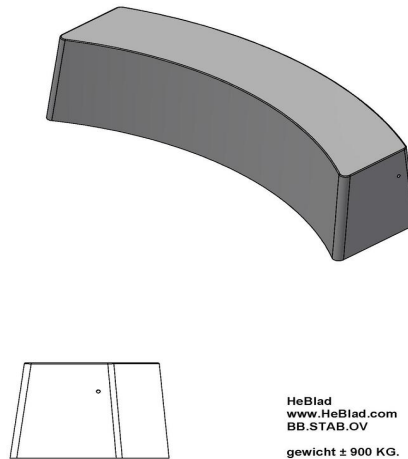

HeBlad
www.HeBlad.com
BB.STAB.OV
gewicht ± 900 KG.

Specifications Bench standard oval anthracite-concrete

Product code	BB.STAB.OV	Material seat	Beton
Colour	Anthracite concrete	Number of seats	4
Dimensions (L x W x H)	185 x 70 x 50 cm	Weight	900 kg
Seat height	50 cm		

Related products

Our products are delivered from our factory in the Netherlands.