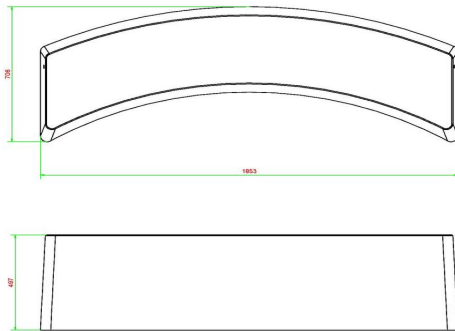

HeBlad
www.HeBlad.com
BB.STAB.OV
gewicht ± 900 KG.

Specifications Bench standard oval anthracite-concrete

Product code	BB.STAB.OV	Material seat	Beton
Colour	Anthracite concrete	Number of seats	4
Dimensions (L x W x H)	185 x 70 x 50 cm	Weight	900 kg
Seat height	50 cm		

Related products

Our products are delivered from our factory in the Netherlands.