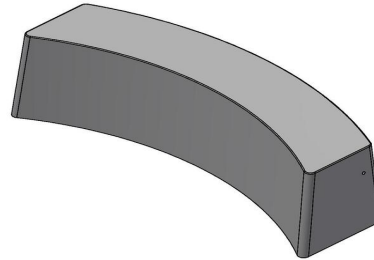

HeBlad
www.HeBlad.com
BB.STAB.OV
gewicht ± 900 KG.

Specifications Bench standard oval anthracite-concrete

Product code	BB.STAB.OV	Material seat	Beton
Colour	Anthracite concrete	Number of seats	4
Dimensions (L x W x H)	185 x 70 x 50 cm	Weight	900 kg
Seat height	50 cm