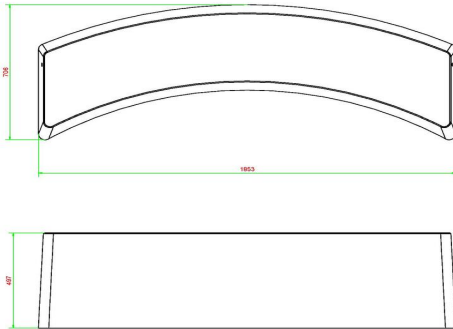

Bench standard oval anthracite

Product code: BB.STA.OV

£ 1,800.00 excl. VAT
(£ 2,160.00 incl. VAT)

In addition to its function as a partition, this concrete bench can also be used as a seat. Because the bench does not need to be anchored to the ground, it is ready for use immediately upon delivery. The anthracite colour (spray-painted in high-quality lacquer) gives the concrete bench a warmer appearance. Extremely suitable for use as a boundary/partition on a schoolyard. The shape makes it possible to create many playful arrangements.

2 January 2025 - Prices subject to change

Our products are delivered from our factory in the Netherlands.

HeBlad
www.HeBlad.com
BB.STA.OV
gewicht ± 610 KG.

Specifications Bench standard oval anthracite

| | | | |
|------------------------|------------------|-----------------|--------|
| Product code | BB.STA.OV | Material seat | Beton |
| Colour | Anthracite | Number of seats | 4 |
| Dimensions (L x W x H) | 185 x 70 x 50 cm | Weight | 900 kg |
| Seat height | 50 cm | | |