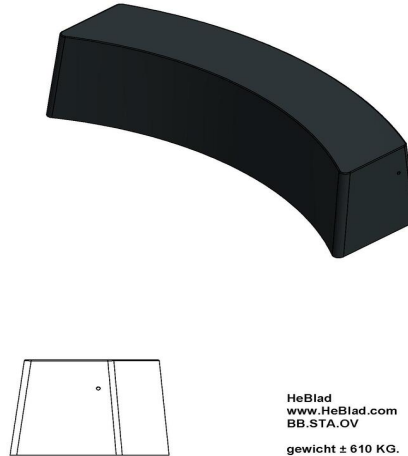

Bench standard oval anthracite

Product code: BB.STA.OV

£ 1,800.00 excl. VAT
(£ 2,160.00 incl. VAT)

In addition to its function as a partition, this concrete bench can also be used as a seat. Because the bench does not need to be anchored to the ground, it is ready for use immediately upon delivery. The anthracite colour (spray-painted in high-quality lacquer) gives the concrete bench a warmer appearance. Extremely suitable for use as a boundary/partition on a schoolyard. The shape makes it possible to create many playful arrangements.

2 January 2025 - Prices subject to change

Our products are delivered from our factory in the Netherlands.

HeBlad
www.HeBlad.com
BB.STA.OV
gewicht ± 610 KG.

Specifications Bench standard oval anthracite

| | | | |
|------------------------|------------------|-----------------|--------|
| Product code | BB.STA.OV | Material seat | Beton |
| Colour | Anthracite | Number of seats | 4 |
| Dimensions (L x W x H) | 185 x 70 x 50 cm | Weight | 900 kg |
| Seat height | 50 cm | | |