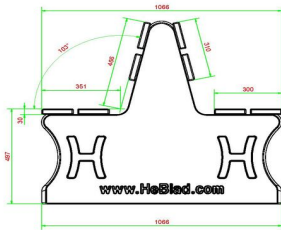

Table tennis tables go perfectly with a concrete park bench with a duo seat

The concrete table tennis tables from HeBlad are solid and cannot be broken. By placing the park bench near the ping pong table, you'll always have room for the audience during the ping pong game. Both products are made of hard concrete and will last for many many years. Because the table tennis tables are available in many different colours and shapes, there is always a table to suit your taste and can be perfectly combined with the park bench.

Our products are delivered from our factory in the Netherlands.

HeBlad
www.HeBlad.com
BB.PB.DUO
±350 KG

Specifications Parkbench Duo Concrete

Product code	BB.PB.DUO	Material seat	Bamboo
Colour	Natural concrete	Seating corner	103 degrees
Dimensions (L x W x H)	180 x 106 x 94 cm	Number of seats	8
Seat height	50 cm	Weight	350 kg
Dimensions seat	180 x 30 cm	Distance legs	111 cm (center to center)