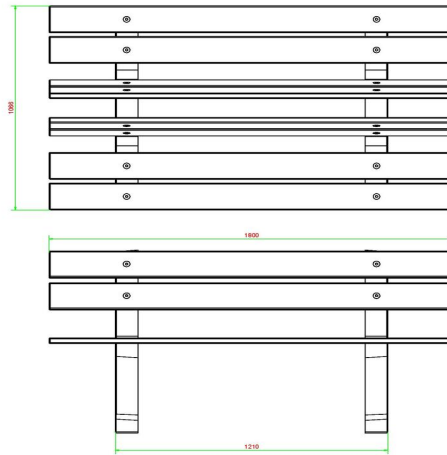

Table tennis tables go perfectly with a concrete park bench with a duo seat

The concrete table tennis tables from HeBlad are solid and cannot be broken. By placing the park bench near the ping pong table, you'll always have room for the audience during the ping pong game. Both products are made of hard concrete and will last for many many years. Because the table tennis tables are available in many different colours and shapes, there is always a table to suit your taste and can be perfectly combined with the park bench.

Concrete park bench with duo seat and game tables

10 March 2025 - Prices subject to change

Our products are delivered from our factory in the Netherlands.

With a wide range of game tables, we always have a game table that fits very well with the park bench. Do you like natural? Then the natural concrete chess bench is a nice addition to the concrete park bench with duo seat in natural concrete. The chess table in natural concrete also has the same natural concrete appearance.

Our products are delivered from our factory in the Netherlands.

HeBlad
www.HeBlad.com
BB.PB.DUO
±350 KG

Specifications Parkbench Duo Concrete

Product code	BB.PB.DUO	Material seat	Bamboo
Colour	Natural concrete	Seating corner	103 degrees
Dimensions (L x W x H)	180 x 106 x 94 cm	Number of seats	8
Seat height	50 cm	Weight	350 kg
Dimensions seat	180 x 30 cm	Distance legs	111 cm (center to center)