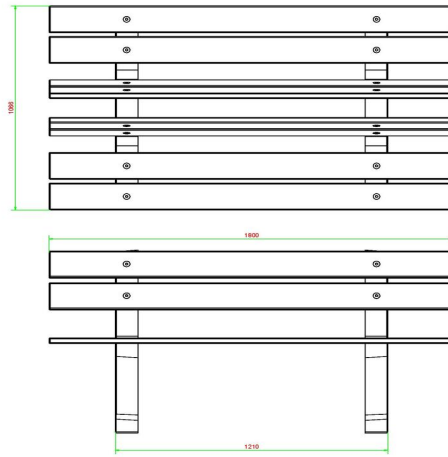

Table tennis tables go perfectly with a concrete park bench with a duo seat

The concrete table tennis tables from HeBlad are solid and cannot be broken. By placing the park bench near the ping pong table, you'll always have room for the audience during the ping pong game. Both products are made of hard concrete and will last for many many years. Because the table tennis tables are available in many different colours and shapes, there is always a table to suit your taste and can be perfectly combined with the park bench.

Concrete park bench with duo seat and game tables

1 February 2025 - Prices subject to change

Our products are delivered from our factory in the Netherlands.

With a wide range of game tables, we always have a game table that fits very well with the park bench. Do you like natural? Then the natural concrete chess bench is a nice addition to the concrete park bench with duo seat in natural concrete. The chess table in natural concrete also has the same natural concrete appearance.

Our products are delivered from our factory in the Netherlands.

HeBlad
www.HeBlad.com
BB.PB.DUO
±350 KG

Specifications Parkbench Duo Concrete

| | | | |
|------------------------|-------------------|-----------------|---------------------------|
| Product code | BB.PB.DUO | Material seat | Bamboo |
| Colour | Natural concrete | Seating corner | 103 degrees |
| Dimensions (L x W x H) | 180 x 106 x 94 cm | Number of seats | 8 |
| Seat height | 50 cm | Weight | 350 kg |
| Dimensions seat | 180 x 30 cm | Distance legs | 111 cm (center to center) |