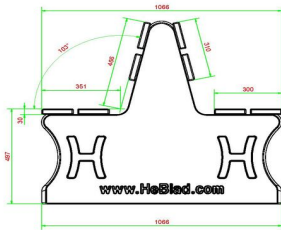

Table tennis tables go perfectly with a concrete park bench with a duo seat

The concrete table tennis tables from HeBlad are solid and cannot be broken. By placing the park bench near the ping pong table, you'll always have room for the audience during the ping pong game. Both products are made of hard concrete and will last for many many years. Because the table tennis tables are available in many different colours and shapes, there is always a table to suit your taste and can be perfectly combined with the park bench.

Our products are delivered from our factory in the Netherlands.

HeBlad
www.HeBlad.com
BB.PB.DUO
±350 KG

Specifications Parkbench Duo Concrete

| | | | |
|------------------------|-------------------|-----------------|---------------------------|
| Product code | BB.PB.DUO | Material seat | Bamboo |
| Colour | Natural concrete | Seating corner | 103 degrees |
| Dimensions (L x W x H) | 180 x 106 x 94 cm | Number of seats | 8 |
| Seat height | 50 cm | Weight | 350 kg |
| Dimensions seat | 180 x 30 cm | Distance legs | 111 cm (center to center) |