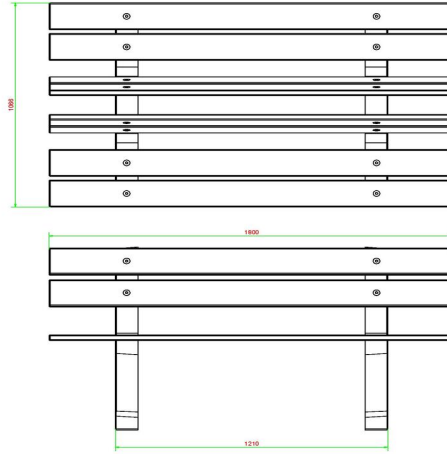

Table tennis tables go perfectly with a concrete park bench with a duo seat

The concrete table tennis tables from HeBlad are solid and cannot be broken. By placing the park bench near the ping pong table, you'll always have room for the audience during the ping pong game. Both products are made of hard concrete and will last for many many years. Because the table tennis tables are available in many different colours and shapes, there is always a table to suit your taste and can be perfectly combined with the park bench.

Concrete park bench with duo seat and game tables

18 April 2025 - Prices subject to change

Our products are delivered from our factory in the Netherlands.

With a wide range of game tables, we always have a game table that fits very well with the park bench. Do you like natural? Then the natural concrete chess bench is a nice addition to the concrete park bench with duo seat in natural concrete. The chess table in natural concrete also has the same natural concrete appearance.

Our products are delivered from our factory in the Netherlands.

HeBlad
www.HeBlad.com
BB.PB.DUO
±350 KG

Specifications Parkbench Duo Concrete

Product code	BB.PB.DUO	Material seat	Bamboo
Colour	Natural concrete	Seating corner	103 degrees
Dimensions (L x W x H)	180 x 106 x 94 cm	Number of seats	8
Seat height	50 cm	Weight	350 kg
Dimensions seat	180 x 30 cm	Distance legs	111 cm (center to center)