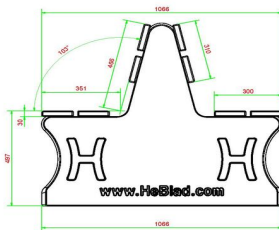

HeBlad
www.HeBlad.com
BB.PBAB.DUO
±350 KG

Specifications Park Bench Duo anthracite-concrete

Product code	BB.PBAB.DUO	Material seat	Bamboo
Colour	Anthracite concrete	Seating corner	103 degrees
Dimensions (L x W x H)	180 x 106 x 94 cm	Number of seats	8
Seat height	50 cm	Weight	350 kg
Dimensions seat	180 x 30 cm	Distance legs	111 cm (center to center)