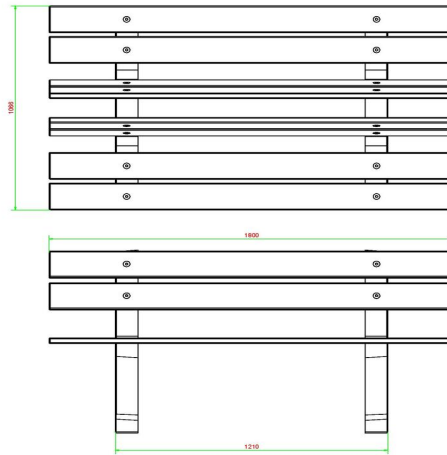

head office address

HeBlad BV

Diamantweg 22
NL - 5527 LC Hapert

rounded corners are specifically designed to prevent accidents. To be able to play table tennis with several people at the same time, HeBlad has designed the ping pong table round anthracite concrete. This guarantees a diversity of gaming options.

Our products are delivered from our factory in the Netherlands.

HeBlad
www.HeBlad.com
BB.PBAB.DUO
±350 KG

Specifications Park Bench Duo anthracite-concrete

Product code	BB.PBAB.DUO	Material seat	Bamboo
Colour	Anthracite concrete	Seating corner	103 degrees
Dimensions (L x W x H)	180 x 106 x 94 cm	Number of seats	8
Seat height	50 cm	Weight	350 kg
Dimensions seat	180 x 30 cm	Distance legs	111 cm (center to center)