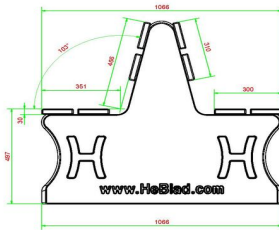

HeBlad
www.HeBlad.com
BB.PBAB.DUO
±350 KG

Specifications Park Bench Duo anthracite-concrete

Product code	BB.PBAB.DUO	Material seat	Bamboo
Colour	Anthracite concrete	Seating corner	103 degrees
Dimensions (L x W x H)	180 x 106 x 94 cm	Number of seats	8
Seat height	50 cm	Weight	350 kg
Dimensions seat	180 x 30 cm	Distance legs	111 cm (center to center)