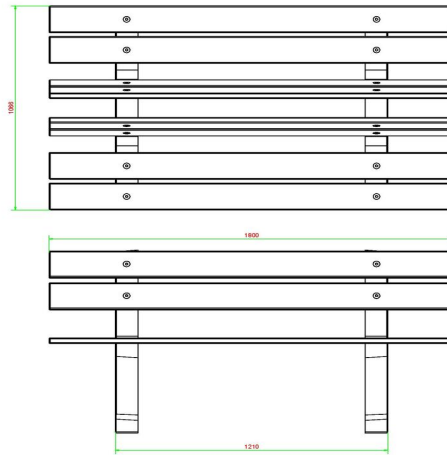

HeBlad
www.HeBlad.com
BB.PBAB.DUO
±350 KG

Specifications Park Bench Duo anthracite-concrete

Product code	BB.PBAB.DUO	Material seat	Bamboo
Colour	Anthracite concrete	Seating corner	103 degrees
Dimensions (L x W x H)	180 x 106 x 94 cm	Number of seats	8
Seat height	50 cm	Weight	350 kg
Dimensions seat	180 x 30 cm	Distance legs	111 cm (center to center)

Related products

Our products are delivered from our factory in the Netherlands.