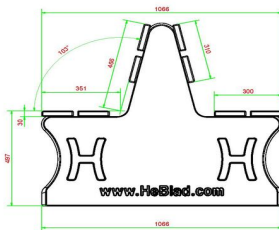

head office address

HeBlad BV

Diamantweg 22
NL - 5527 LC Hapert

rounded corners are specifically designed to prevent accidents. To be able to play table tennis with several people at the same time, HeBlad has designed the ping pong table round anthracite concrete. This guarantees a diversity of gaming options.

Our products are delivered from our factory in the Netherlands.

HeBlad
www.HeBlad.com
BB.PBAB.DUO
±350 KG

Specifications Park Bench Duo anthracite-concrete

Product code	BB.PBAB.DUO	Material seat	Bamboo
Colour	Anthracite concrete	Seating corner	103 degrees
Dimensions (L x W x H)	180 x 106 x 94 cm	Number of seats	8
Seat height	50 cm	Weight	350 kg
Dimensions seat	180 x 30 cm	Distance legs	111 cm (center to center)