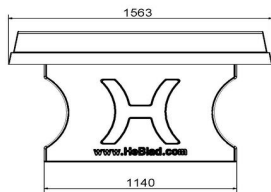

HeBlad
www.HeBlad.com
PP.NT
Gewicht ± 1360 KG

Specifications Ping-pong table in natural concrete

Product code	PP.NT	Height tabletop	76 cm
Colour	Natural concrete	Height of the net	14,75 cm
Dimension playing surface (L x W)	274 x 152 cm	Weight	1360 kg
Dimensions bottom of playing surface	278 x 156 cm	Distance legs	183 cm (center to center)
Tabletop thickness	8,4 cm		