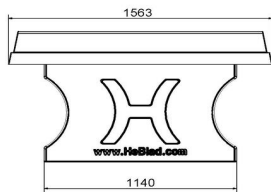

HeBlad
www.HeBlad.com
PP.NT
Gewicht ± 1360 KG

Specifications Ping-pong table in natural concrete

Product code	PP.NT	Height tabletop	76 cm
Colour	Natural concrete	Height of the net	14,75 cm
Dimension playing surface (L x W)	274 x 152 cm	Weight	1360 kg
Dimensions bottom base plate	278 x 156 cm	Distance legs	183 cm (center to center)
Tabletop thickness	8,4 cm		