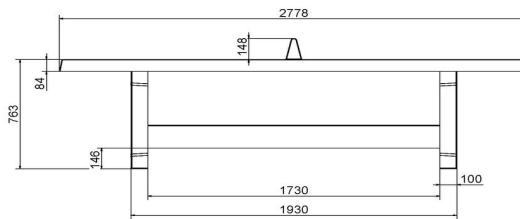

HeBlad
www.HeBlad.com
PP.NT
Gewicht ± 1360 KG

Specifications Ping-pong table in natural concrete

Product code	PP.NT	Height tabletop	76 cm
Colour	Natural concrete	Height of the net	14,75 cm
Dimension playing surface (L x W)	274 x 152 cm	Weight	1360 kg
Dimensions bottom of playing surface	278 x 156 cm	Distance legs	183 cm (center to center)
Tabletop thickness	8,4 cm		