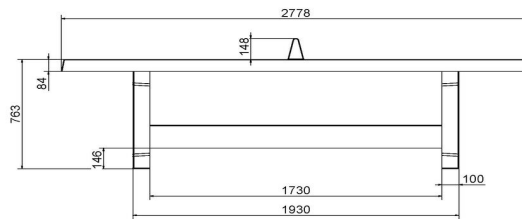

HeBlad
www.HeBlad.com
PP.NT
Gewicht ± 1360 KG

Specifications Ping-pong table in natural concrete

Product code	PP.NT	Height tabletop	76 cm
Colour	Natural concrete	Height of the net	14,75 cm
Dimension playing surface (L x W)	274 x 152 cm	Weight	1360 kg
Dimensions bottom base plate	278 x 156 cm	Distance legs	183 cm (center to center)
Tabletop thickness	8,4 cm		