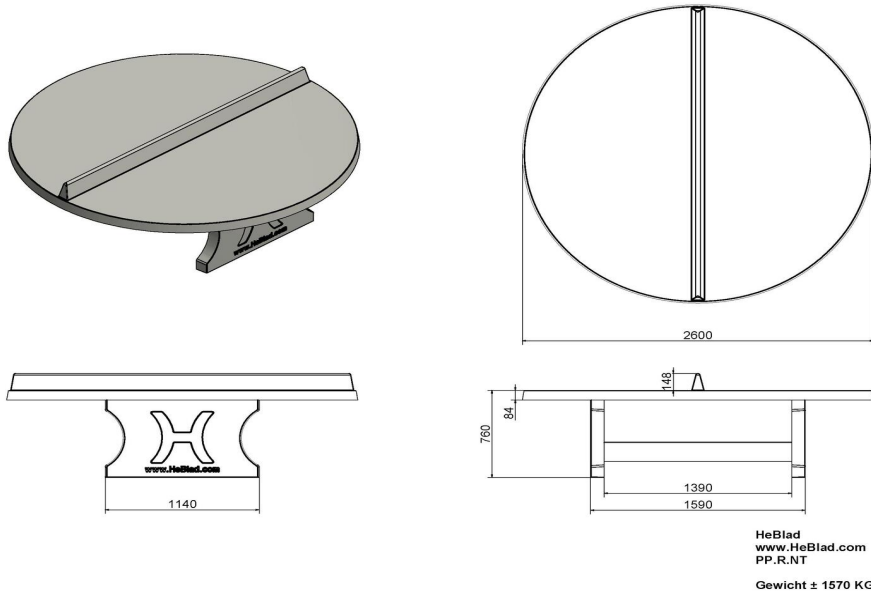

A raw and round surface with a diameter of 260 cm. This table is made of high quality C45/55 concrete with high pressure resistance and moulded in one piece and reinforced with double layers. This makes the table as strong as iron and vandal proof.

## Specifications Round Ping-pong table in Natural Concrete

Product code	PP.R.NT	Height tabletop	76 cm
Colour	Natural concrete	Height of the net	14,75 cm
Dimension playing surface (L x W)	∅ 260 cm	Weight	1570 kg
Dimensions bottom base plate	∅ 264 cm	Distance legs	149 cm (center to center)
Tabletop thickness	8,4 cm		