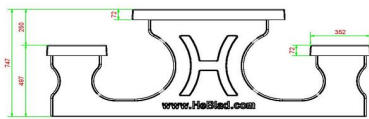

head office address

HeBlad BV

Diamantweg 22
NL - 5527 LC Hapert

HeBlad picnic set. If you would like seating on your property, but are not necessarily looking for a games table, you can also choose from a wide range of our picnic sets and concrete benches. These are all perfect combinations with our concrete ping pong tables!

HeBlad
www.HeBlad.com
PS.STAB.GT.132
± 950 KG.

Specifications Multi Gaming table (1-3-2) Standard Anthracite-Concrete

Product code	PS.STAB.GT.132	Tabletop thickness	7 cm
Colour	Anthracite concrete	Seat height	50 cm
Dimensions (L x W x H)	210 x 193 x 75 cm	Weight	950 kg
Dimensions tabletop (L x W)	210 x 90 cm	Material seat	Beton
Height tabletop	75 cm	Distance legs	111 cm (center to center)