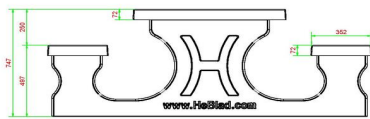

head office address

HeBlad BV

Diamantweg 22
NL - 5527 LC Hapert

HeBlad picnic set. If you would like seating on your property, but are not necessarily looking for a games table, you can also choose from a wide range of our picnic sets and concrete benches. These are all perfect combinations with our concrete ping pong tables!

HeBlad
www.HeBlad.com
PS.STAB.GT.132
± 950 KG.

Specifications Multi Gaming table (1-3-2) Standard Anthracite-Concrete

Product code	PS.STAB.GT.132	Tabletop thickness	7 cm
Colour	Anthracite concrete	Seat height	50 cm
Dimensions (L x W x H)	210 x 193 x 75 cm	Weight	950 kg
Dimensions tabletop (L x W)	210 x 90 cm	Material seat	Beton
Height tabletop	75 cm	Distance legs	111 cm (center to center)