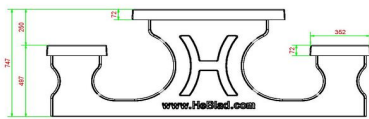

HeBlad
www.HeBlad.com
PS.STAB.GT.132
± 950 KG.

Specifications Multi Gaming table (1-3-2) Standard Anthracite-Concrete

Product code	PS.STAB.GT.132	Tabletop thickness	7 cm
Colour	Anthracite concrete	Seat height	50 cm
Dimensions (L x W x H)	210 x 193 x 75 cm	Weight	950 kg
Dimensions tabletop (L x W)	210 x 90 cm	Material seat	Beton
Height tabletop	75 cm	Distance legs	111 cm (center to center)