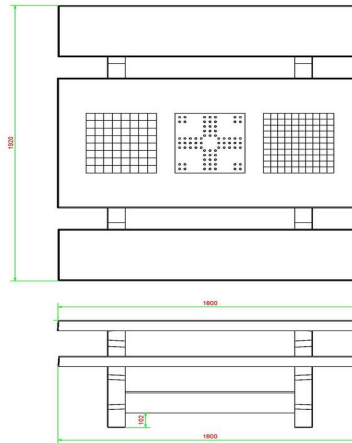

head office address

HeBlad BV

Diamantweg 22
NL - 5527 LC Hapert

HeBlad picnic set. If you would like seating on your property, but are not necessarily looking for a games table, you can also choose from a wide range of our picnic sets and concrete benches. These are all perfect combinations with our concrete ping pong tables!

HeBlad
www.HeBlad.com
PS.STAB.GT.132
± 950 KG.

Specifications Multi Gaming table (1-3-2) Standard Anthracite-Concrete

Product code	PS.STAB.GT.132	Tabletop thickness	7 cm
Colour	Anthracite concrete	Seat height	50 cm
Dimensions (L x W x H)	210 x 193 x 75 cm	Weight	950 kg
Dimensions tabletop (L x W)	210 x 90 cm	Material seat	Beton
Height tabletop	75 cm	Distance legs	111 cm (center to center)