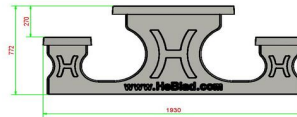

head office address

HeBlad BV

Diamantweg 22
NL - 5527 LC Hapert

Is a base plate needed for the picnic table?

If the picnic table will be placed on a softer surface, such as grass or sand, we recommend placing the picnic table on a sturdy base plate. Because we produce both the picnic sets and the base plates ourselves, we always have the suitable base plate for your picnic set. We can make the entire structure wheelchair accessible, regardless of the surface. Please feel free to contact us to discuss all options.

HeBlad
www.HeBlad.com
PS.ST.RT
± 970 kg

Specifications Picnic table Standard Natural Concrete Wheelchair accessible

Product code	PS.ST.RT	Seat height	50 cm
Colour	Natural concrete	Material seat	Beton
Dimensions (L x W x H)	210 x 187 x 77 cm	Distance legs	111 cm (Hart op Hart)
Dimensions tabletop (L x W)	210 x 90	Weight	970 kg
Tabletop thickness	7 cm	Number of seats	7