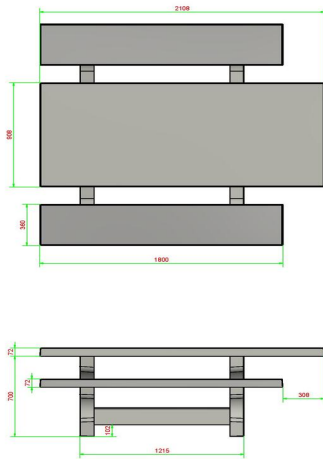

head office address

HeBlad BV

Diamantweg 22
NL - 5527 LC Hapert

Is a base plate needed for the picnic table?

If the picnic table will be placed on a softer surface, such as grass or sand, we recommend placing the picnic table on a sturdy base plate. Because we produce both the picnic sets and the base plates ourselves, we always have the suitable base plate for your picnic set. We can make the entire structure wheelchair accessible, regardless of the surface. Please feel free to contact us to discuss all options.

HeBlad
www.HeBlad.com
PS.ST.RT
± 970 kg

Specifications Picnic table Standard Natural Concrete Wheelchair accessible

Product code	PS.ST.RT	Seat height	50 cm
Colour	Natural concrete	Material seat	Beton
Dimensions (L x W x H)	210 x 187 x 77 cm	Distance legs	111 cm (Hart op Hart)
Dimensions tabletop (L x W)	210 x 90	Weight	970 kg
Tabletop thickness	7 cm	Number of seats	7