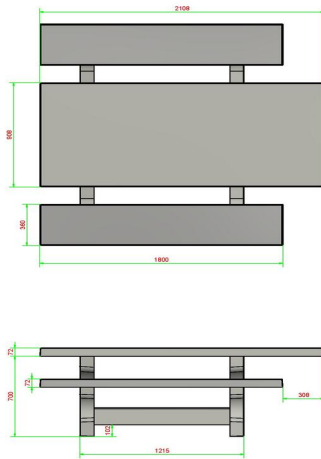

head office address

HeBlad BV

Diamantweg 22
NL - 5527 LC Hapert

Is a base plate needed for the picnic table?

If the picnic table will be placed on a softer surface, such as grass or sand, we recommend placing the picnic table on a sturdy base plate. Because we produce both the picnic sets and the base plates ourselves, we always have the suitable base plate for your picnic set. We can make the entire structure wheelchair accessible, regardless of the surface. Please feel free to contact us to discuss all options.

HeBlad
www.HeBlad.com
PS.ST.RT
± 970 kg

Specifications Picnic table Standard Natural Concrete Wheelchair accessible

Product code	PS.ST.RT	Seat height	50 cm
Colour	Natural concrete	Material seat	Beton
Dimensions (L x W x H)	210 x 187 x 77 cm	Distance legs	111 cm (Hart op Hart)
Dimensions tabletop (L x W)	210 x 90	Weight	970 kg
Tabletop thickness	7 cm	Number of seats	7